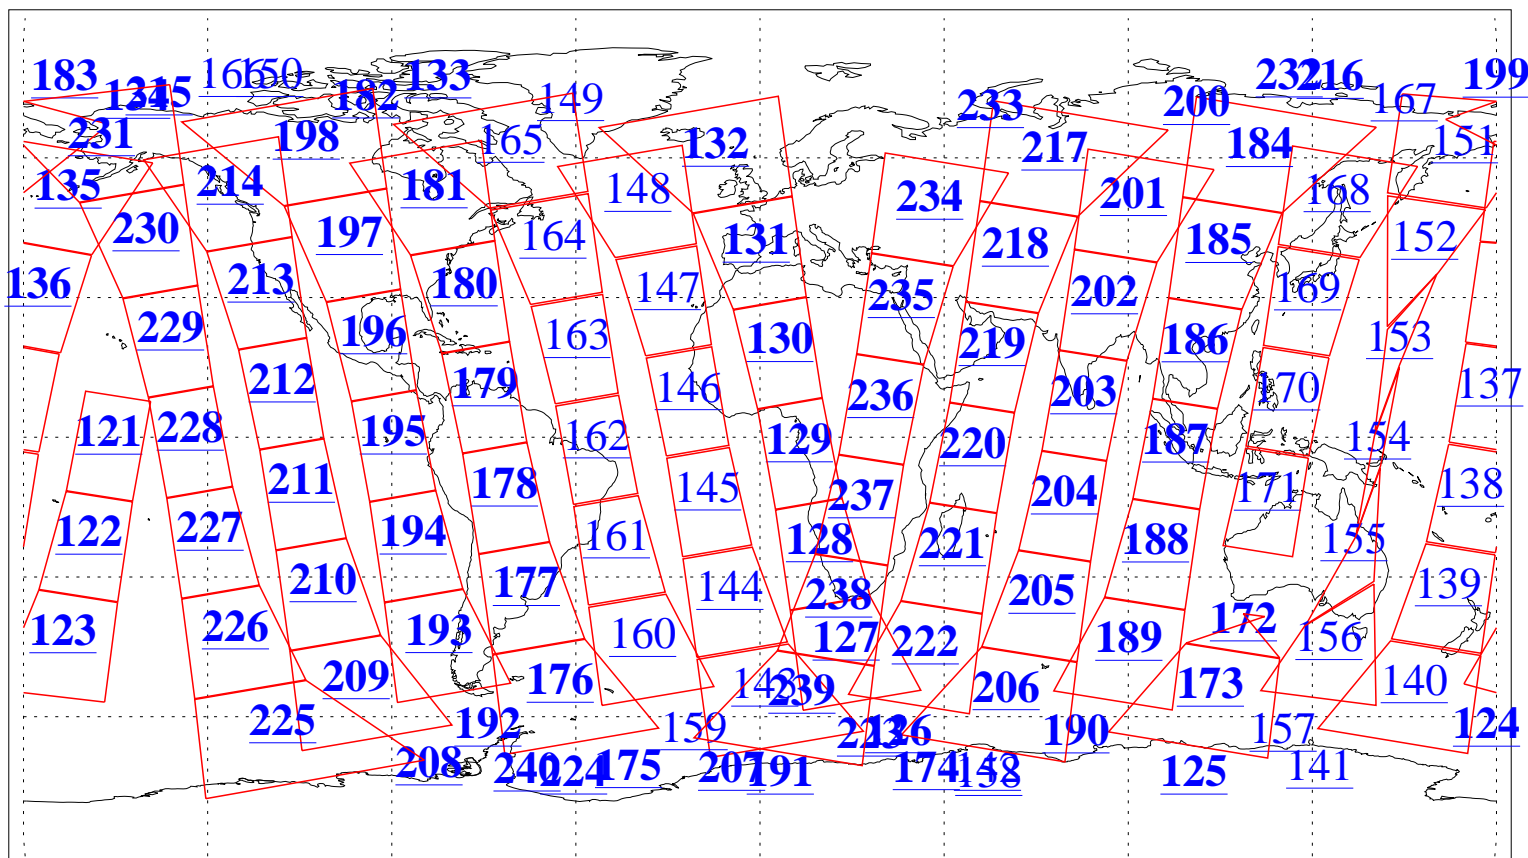

L1B Availability  
AMSU Granules: 240  
HSB Granules: 0  
AIRS Granules: 205

31 Mar 2004  
DoY 91  
Aqua Day 697  
Granules: 1 to 120

Granules: 121 to 240

Legend: AMSU Available, HSB Available, AIRS Available

L1B Availability  
AMSU Granules: 240  
HSB Granules: 0  
AIRS Granules: 205

31 Mar 2004  
DoY 91  
Aqua Day 697

Ascending Granules

Descending Granules

Legend: AMSU Available, HSB Available, AIRS Available