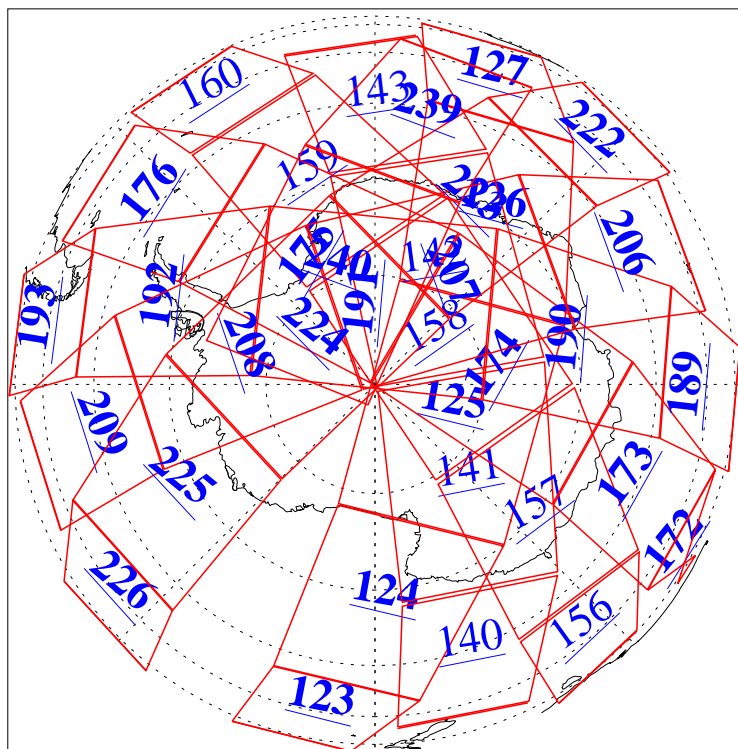

L1B Availability  
AMSU Granules: 240  
HSB Granules: 0  
AIRS Granules: 205

31 Mar 2004  
DoY 91  
Aqua Day 697  
Granules: 1 to 120

Granules: 121 to 240

Legend: AMSU Available, HSB Available, AIRS Available

L1B Availability  
AMSU Granules: 240  
HSB Granules: 0  
AIRS Granules: 205

31 Mar 2004  
DoY 91  
Aqua Day 697

Ascending Granules

Descending Granules

Legend: AMSU Available, HSB Available, AIRS Available

L1B Availability  
 AMSU Granules: 240  
 HSB Granules: 0  
 AIRS Granules: 205

31 Mar 2004  
 DoY 91  
 Aqua Day 697

Northern Hemisphere Granules

Southern Hemisphere Granules

Legend: AMSU Available, HSB Available, AIRS Available