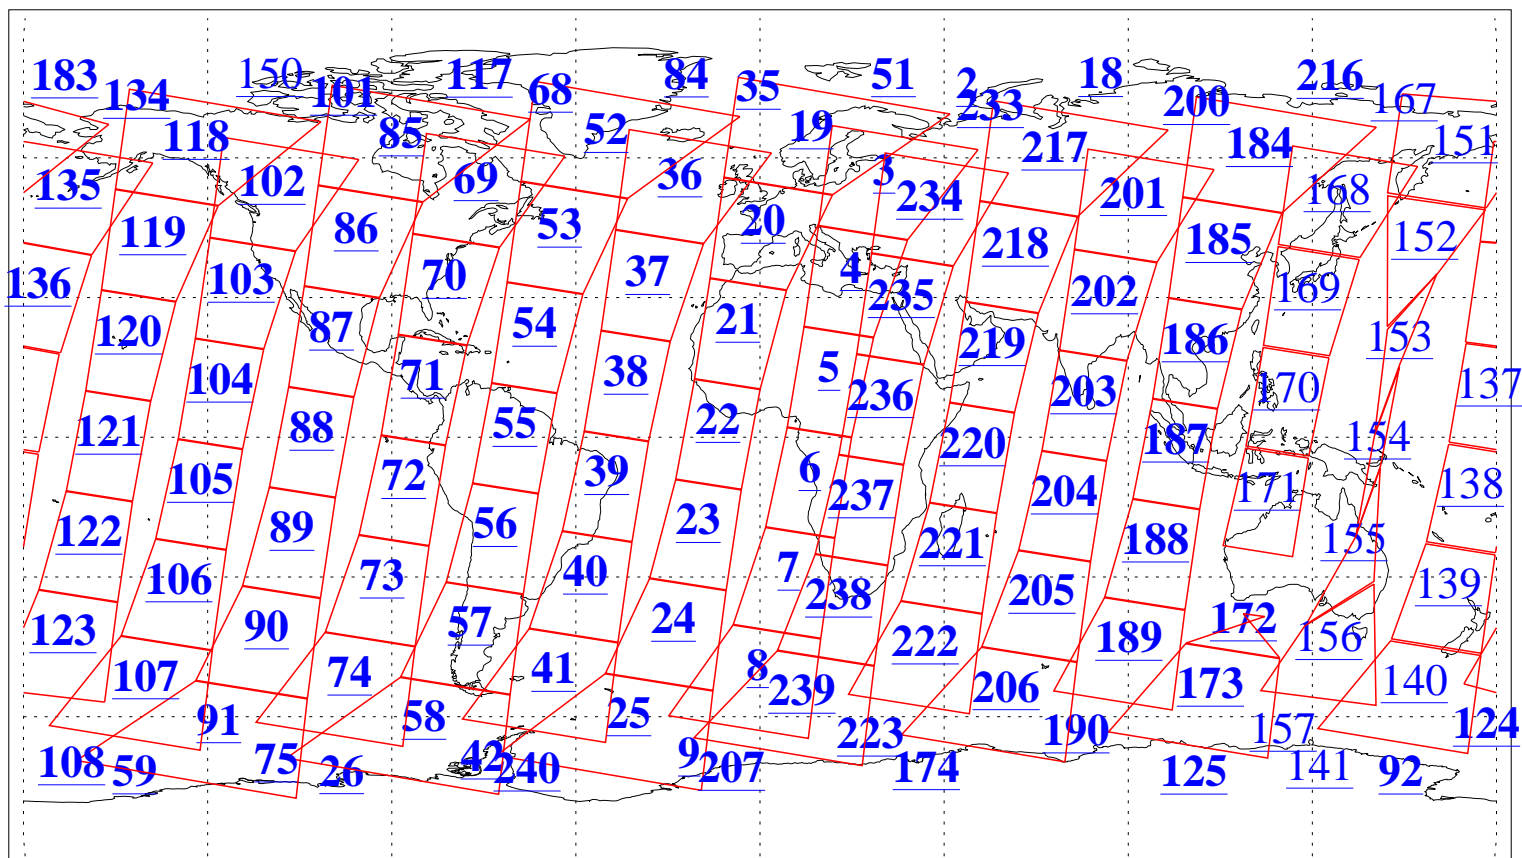

L1B Availability  
AMSU Granules: 240  
HSB Granules: 0  
AIRS Granules: 205

31 Mar 2004  
DoY 91  
Aqua Day 697  
Granules: 1 to 120

Granules: 121 to 240

Legend: AMSU Available, HSB Available, AIRS Available

L1B Availability  
AMSU Granules: 240  
HSB Granules: 0  
AIRS Granules: 205

31 Mar 2004  
DoY 91  
Aqua Day 697

Ascending Granules

Descending Granules

Legend: AMSU Available, HSB Available, AIRS Available

L1B Availability  
 AMSU Granules: 240  
 HSB Granules: 0  
 AIRS Granules: 205

31 Mar 2004  
 DoY 91  
 Aqua Day 697

Northern Hemisphere Granules

Southern Hemisphere Granules

Legend: AMSU Available, HSB Available, AIRS Available