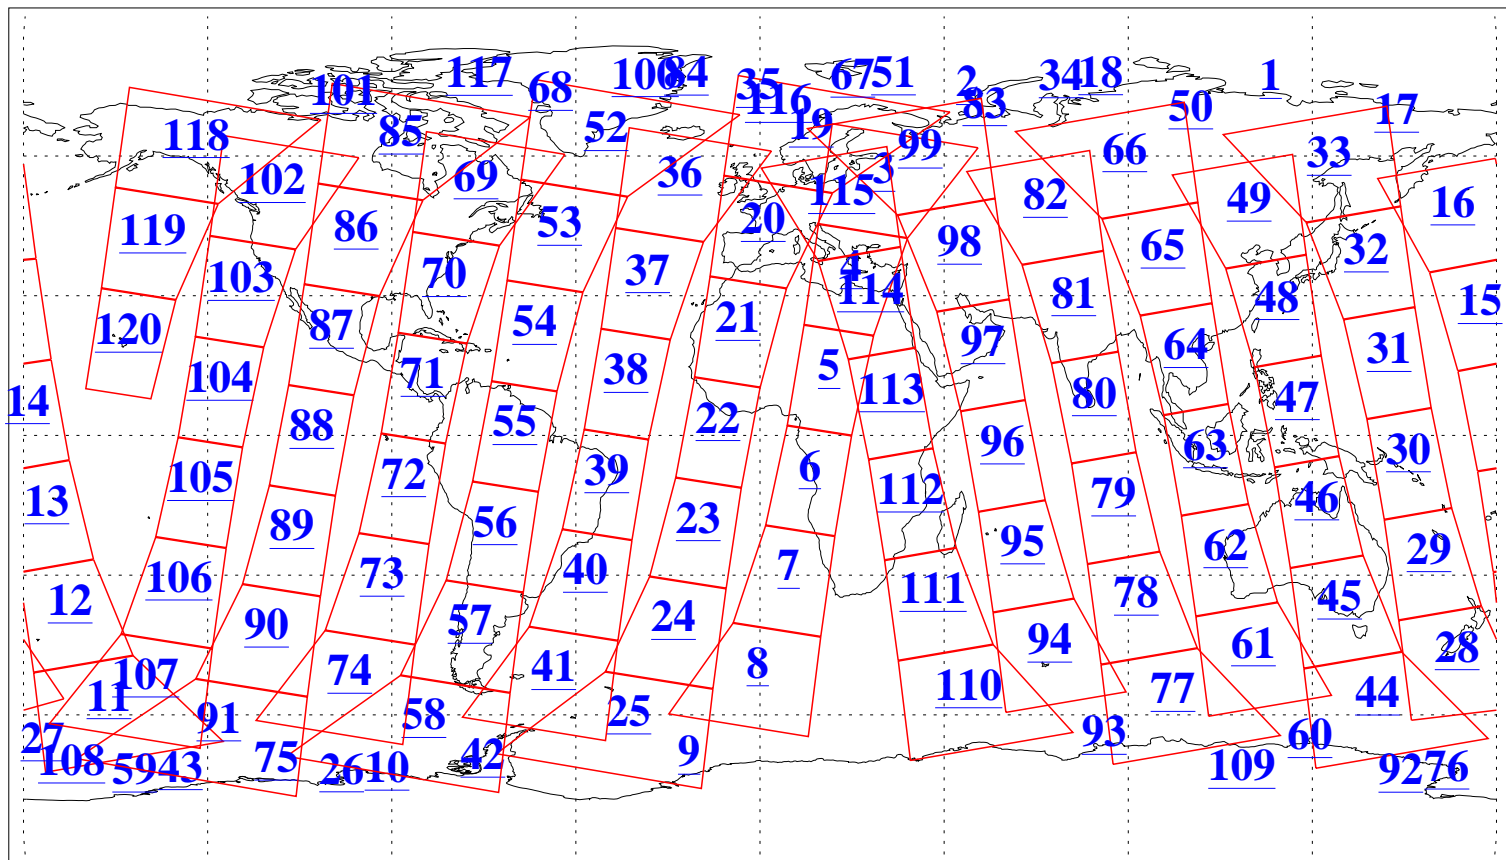

L1B Availability  
AMSU Granules: 240  
HSB Granules: 0  
AIRS Granules: 205

31 Mar 2004  
DoY 91  
Aqua Day 697  
Granules: 1 to 120

Granules: 121 to 240

Legend: AMSU Available, HSB Available, AIRS Available

L1B Availability  
AMSU Granules: 240  
HSB Granules: 0  
AIRS Granules: 205

31 Mar 2004  
DoY 91  
Aqua Day 697

Ascending Granules

Descending Granules

Legend: AMSU Available, HSB Available, AIRS Available

L1B Availability  
 AMSU Granules: 240  
 HSB Granules: 0  
 AIRS Granules: 205

31 Mar 2004  
 DoY 91  
 Aqua Day 697

Northern Hemisphere Granules

Southern Hemisphere Granules

Legend: AMSU Available, HSB Available, AIRS Available