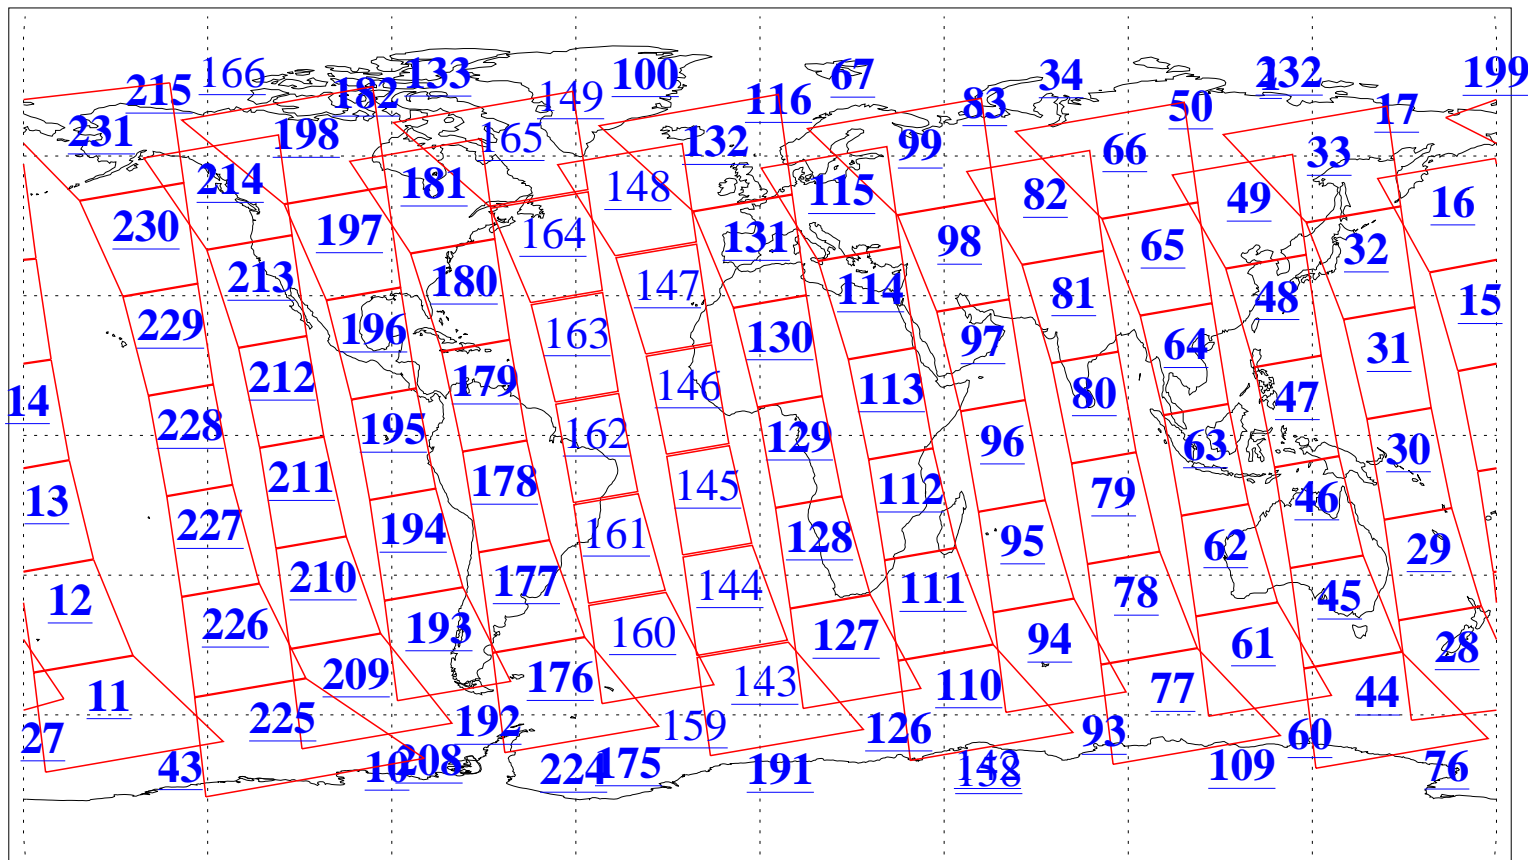

L1B Availability  
AMSU Granules: 240  
HSB Granules: 0  
AIRS Granules: 205

31 Mar 2004  
DoY 91  
Aqua Day 697  
Granules: 1 to 120

Granules: 121 to 240

Legend: AMSU Available, HSB Available, AIRS Available

L1B Availability  
AMSU Granules: 240  
HSB Granules: 0  
AIRS Granules: 205

31 Mar 2004  
DoY 91  
Aqua Day 697

Ascending Granules

Descending Granules

Legend: AMSU Available, HSB Available, AIRS Available

L1B Availability  
 AMSU Granules: 240  
 HSB Granules: 0  
 AIRS Granules: 205

31 Mar 2004  
 DoY 91  
 Aqua Day 697

Northern Hemisphere Granules

Southern Hemisphere Granules

Legend: AMSU Available, HSB Available, AIRS Available