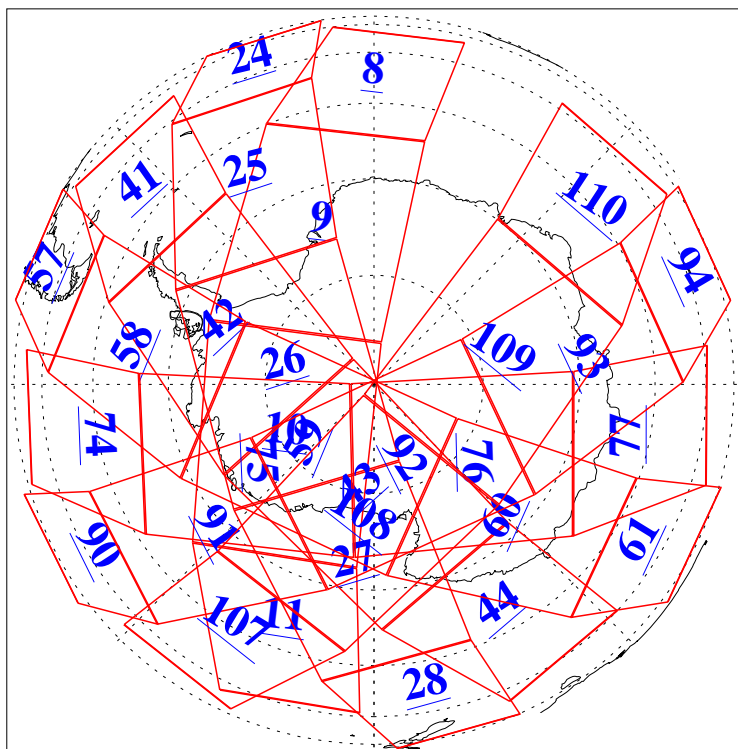

L1B Availability  
AMSU Granules: 240  
HSB Granules: 0  
AIRS Granules: 205

31 Mar 2004  
DoY 91  
Aqua Day 697  
Granules: 1 to 120

Granules: 121 to 240

Legend: AMSU Available, HSB Available, AIRS Available

L1B Availability  
AMSU Granules: 240  
HSB Granules: 0  
AIRS Granules: 205

31 Mar 2004  
DoY 91  
Aqua Day 697

Ascending Granules

Descending Granules

Legend: AMSU Available, HSB Available, AIRS Available

L1B Availability  
 AMSU Granules: 240  
 HSB Granules: 0  
 AIRS Granules: 205

31 Mar 2004  
 DoY 91  
 Aqua Day 697

Northern Hemisphere Granules

Southern Hemisphere Granules

Legend: AMSU Available, HSB Available, AIRS Available