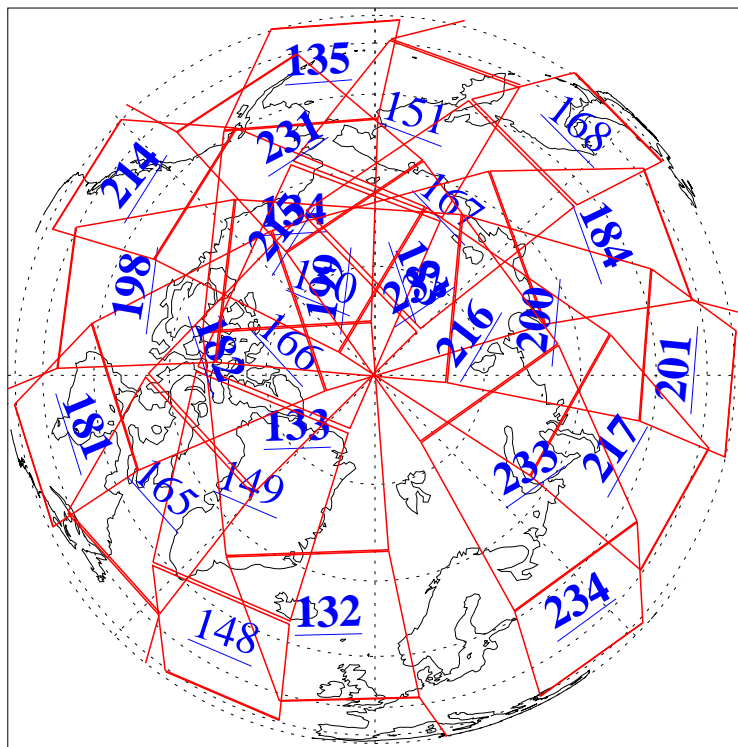

L1B Availability  
AMSU Granules: 240  
HSB Granules: 0  
AIRS Granules: 205

31 Mar 2004  
DoY 91  
Aqua Day 697  
Granules: 1 to 120

Granules: 121 to 240

Legend: AMSU Available, HSB Available, AIRS Available

L1B Availability  
AMSU Granules: 240  
HSB Granules: 0  
AIRS Granules: 205

31 Mar 2004  
DoY 91  
Aqua Day 697

Ascending Granules

Descending Granules

Legend: AMSU Available, HSB Available, AIRS Available

L1B Availability  
 AMSU Granules: 240  
 HSB Granules: 0  
 AIRS Granules: 205

31 Mar 2004  
 DoY 91  
 Aqua Day 697

Northern Hemisphere Granules

Southern Hemisphere Granules

Legend: AMSU Available, HSB Available, AIRS Available