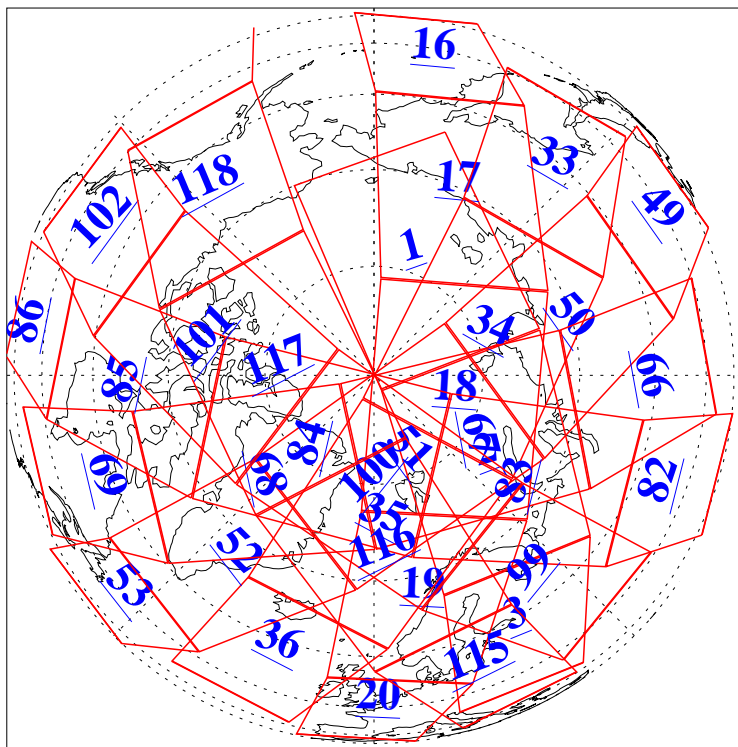

L1B Availability  
AMSU Granules: 240  
HSB Granules: 0  
AIRS Granules: 205

31 Mar 2004  
DoY 91  
Aqua Day 697  
Granules: 1 to 120

Granules: 121 to 240

Legend: AMSU Available, HSB Available, AIRS Available

L1B Availability  
AMSU Granules: 240  
HSB Granules: 0  
AIRS Granules: 205

31 Mar 2004  
DoY 91  
Aqua Day 697

Ascending Granules

Descending Granules

Legend: AMSU Available, HSB Available, AIRS Available

L1B Availability  
 AMSU Granules: 240  
 HSB Granules: 0  
 AIRS Granules: 205

31 Mar 2004  
 DoY 91  
 Aqua Day 697

Northern Hemisphere Granules

Southern Hemisphere Granules

Legend: AMSU Available, HSB Available, AIRS Available