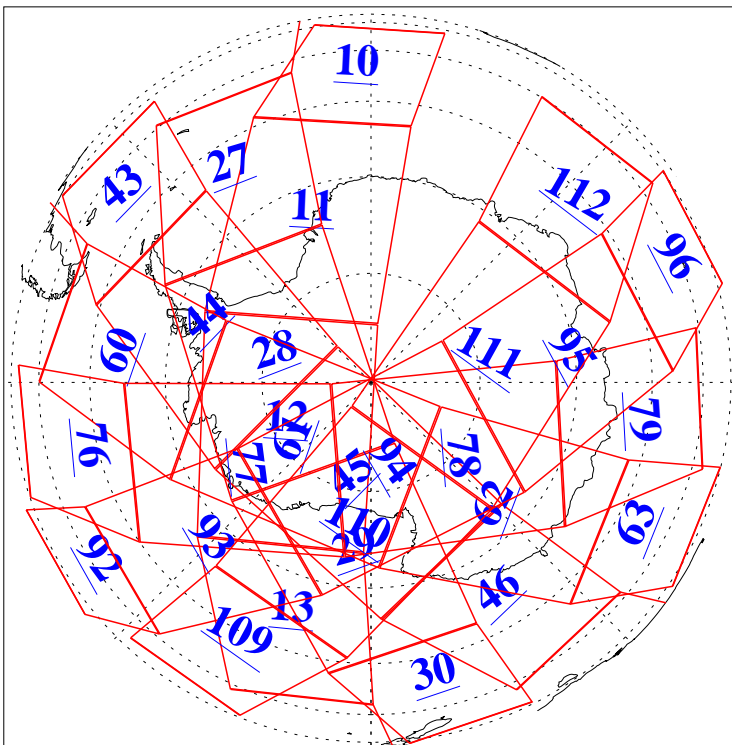

L1B Availability
AMSU Granules: 240
HSB Granules: 0
AIRS Granules: 240

29 Mar 2004
DoY 89
Aqua Day 695
Granules: 1 to 120

Granules: 121 to 240

Legend: AMSU Available, HSB Available, AIRS Available

L1B Availability
AMSU Granules: 240
HSB Granules: 0
AIRS Granules: 240

29 Mar 2004
DoY 89
Aqua Day 695

Ascending Granules

Descending Granules

Legend: AMSU Available, HSB Available, AIRS Available

L1B Availability
AMSU Granules: 240
HSB Granules: 0
AIRS Granules: 240

29 Mar 2004
DoY 89
Aqua Day 695

Northern Hemisphere Granules

Southern Hemisphere Granules

Legend: AMSU Available, HSB Available, AIRS Available