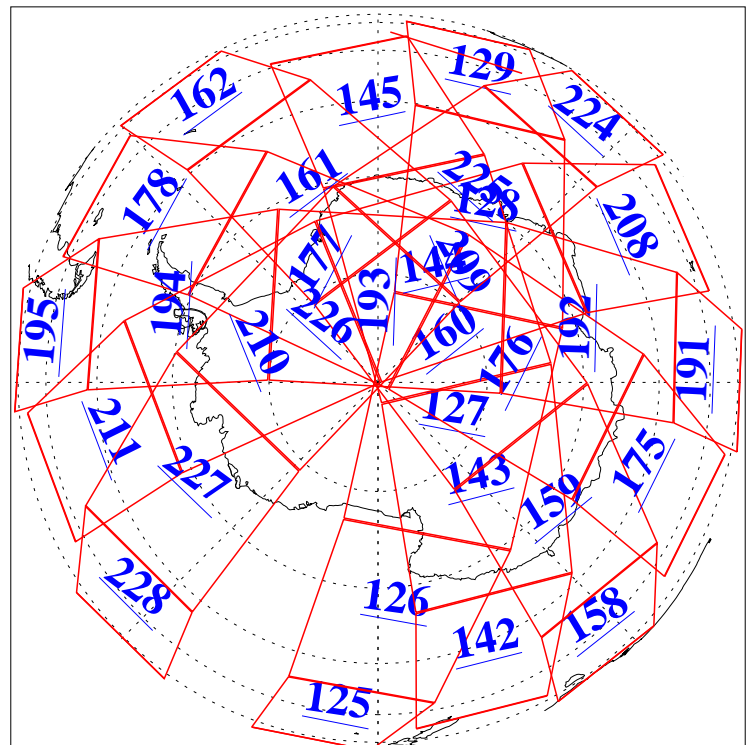

L1B Availability
AMSU Granules: 240
HSB Granules: 0
AIRS Granules: 240

29 Mar 2004
DoY 89
Aqua Day 695
Granules: 1 to 120

Granules: 121 to 240

Legend: AMSU Available, HSB Available, AIRS Available

L1B Availability
AMSU Granules: 240
HSB Granules: 0
AIRS Granules: 240

29 Mar 2004
DoY 89
Aqua Day 695

Ascending Granules

Descending Granules

Legend: AMSU Available, HSB Available, AIRS Available

L1B Availability
AMSU Granules: 240
HSB Granules: 0
AIRS Granules: 240

29 Mar 2004
DoY 89
Aqua Day 695

Northern Hemisphere Granules

Southern Hemisphere Granules

Legend: AMSU Available, HSB Available, AIRS Available