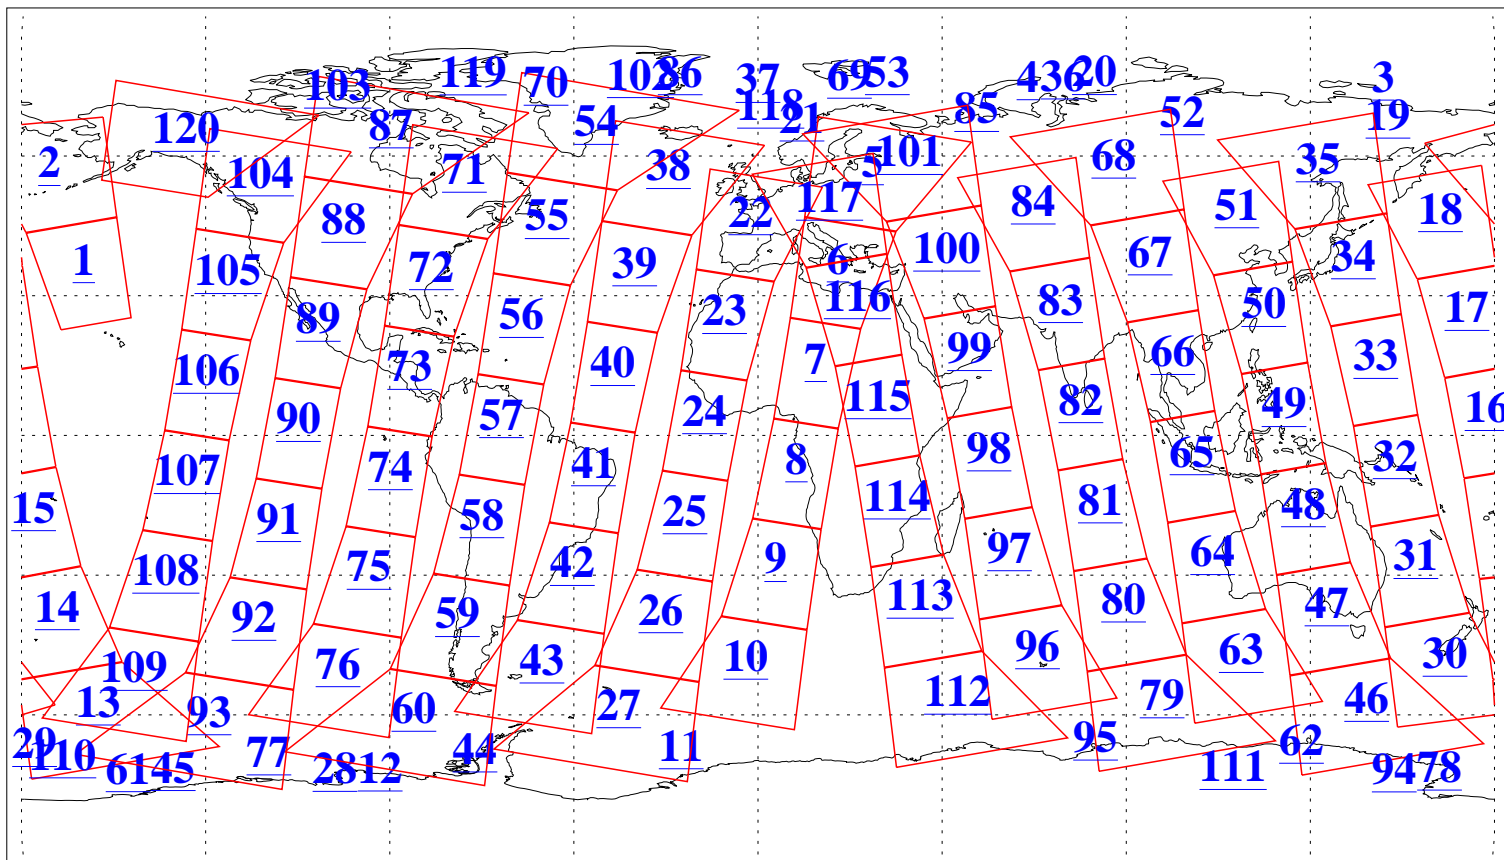

L1B Availability
AMSU Granules: 240
HSB Granules: 0
AIRS Granules: 240

29 Mar 2004
DoY 89
Aqua Day 695
Granules: 1 to 120

Granules: 121 to 240

Legend: AMSU Available, HSB Available, AIRS Available

L1B Availability
AMSU Granules: 240
HSB Granules: 0
AIRS Granules: 240

29 Mar 2004
DoY 89
Aqua Day 695

Ascending Granules

Descending Granules

Legend: AMSU Available, HSB Available, AIRS Available

L1B Availability
AMSU Granules: 240
HSB Granules: 0
AIRS Granules: 240

29 Mar 2004
DoY 89
Aqua Day 695

Northern Hemisphere Granules

Southern Hemisphere Granules

Legend: AMSU Available, HSB Available, AIRS Available