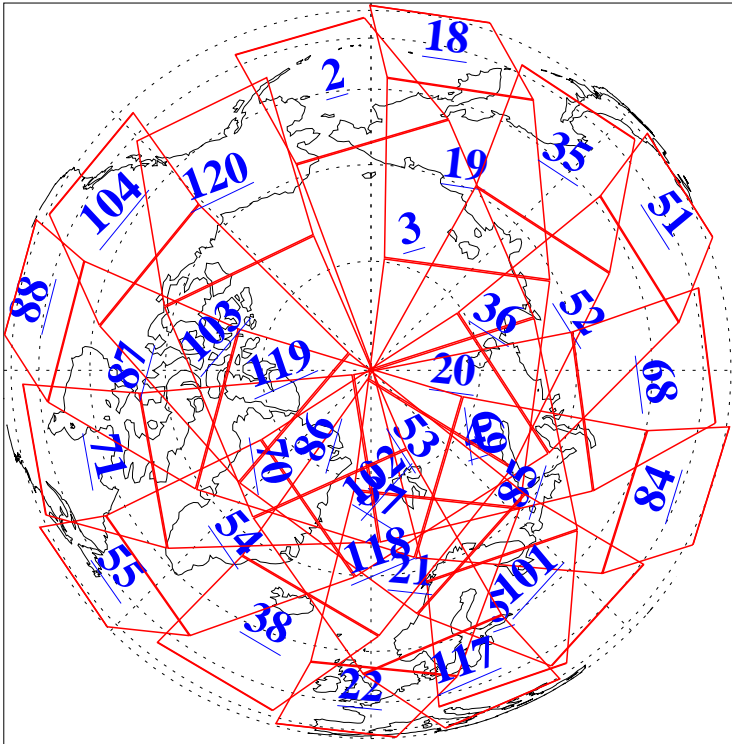

L1B Availability
AMSU Granules: 240
HSB Granules: 0
AIRS Granules: 240

29 Mar 2004
DoY 89
Aqua Day 695
Granules: 1 to 120

Granules: 121 to 240

Legend: AMSU Available, HSB Available, AIRS Available

L1B Availability
AMSU Granules: 240
HSB Granules: 0
AIRS Granules: 240

29 Mar 2004
DoY 89
Aqua Day 695

Ascending Granules

Descending Granules

Legend: AMSU Available, HSB Available, AIRS Available

L1B Availability
AMSU Granules: 240
HSB Granules: 0
AIRS Granules: 240

29 Mar 2004
DoY 89
Aqua Day 695

Northern Hemisphere Granules

Southern Hemisphere Granules

Legend: AMSU Available, HSB Available, AIRS Available