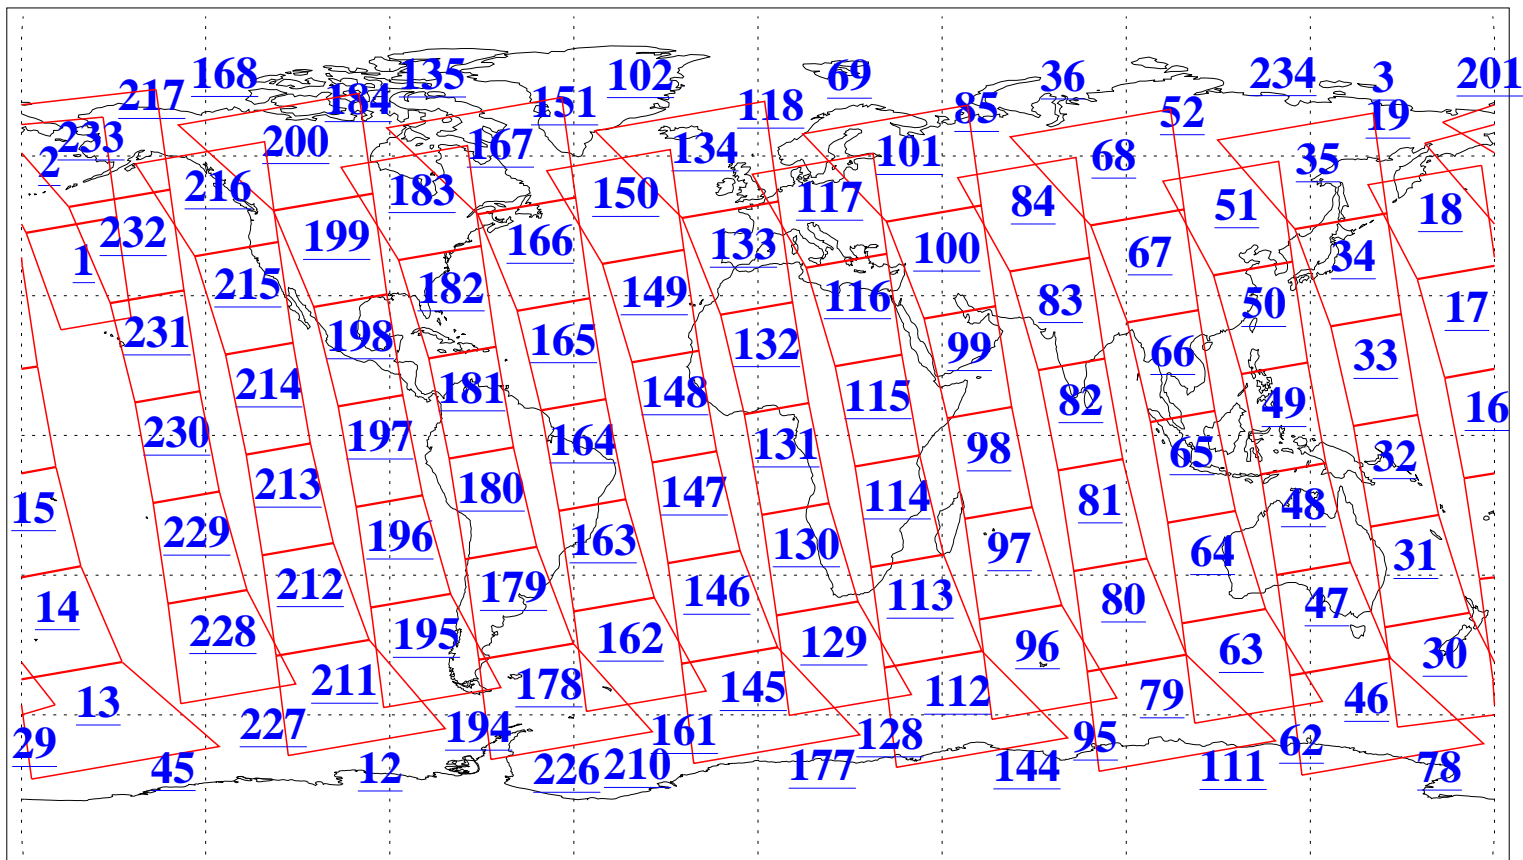

L1B Availability
AMSU Granules: 240
HSB Granules: 0
AIRS Granules: 240

29 Mar 2004
DoY 89
Aqua Day 695
Granules: 1 to 120

Granules: 121 to 240

Legend: AMSU Available, HSB Available, AIRS Available

L1B Availability
AMSU Granules: 240
HSB Granules: 0
AIRS Granules: 240

29 Mar 2004
DoY 89
Aqua Day 695

Ascending Granules

Descending Granules

Legend: AMSU Available, HSB Available, AIRS Available

L1B Availability
AMSU Granules: 240
HSB Granules: 0
AIRS Granules: 240

29 Mar 2004
DoY 89
Aqua Day 695

Northern Hemisphere Granules

Southern Hemisphere Granules

Legend: AMSU Available, HSB Available, AIRS Available