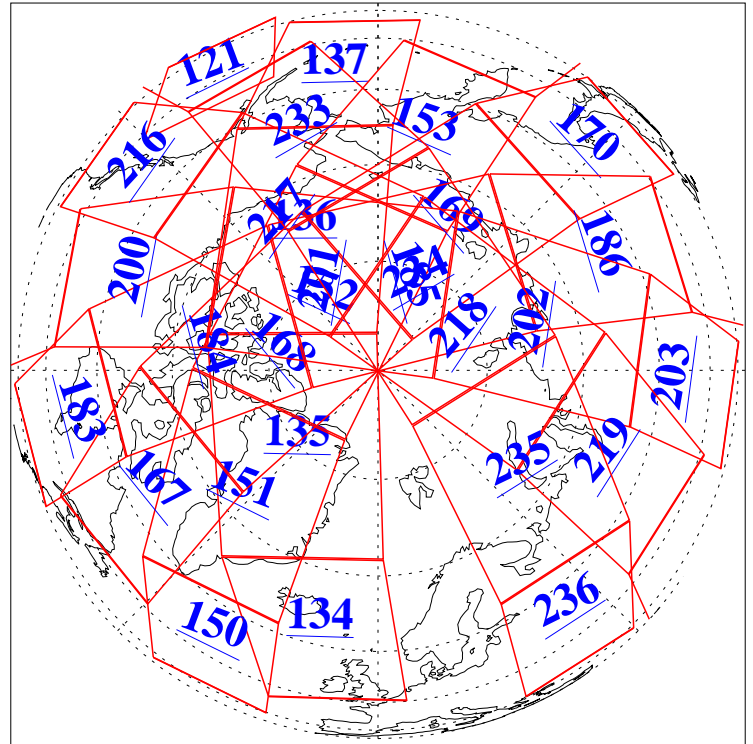

29 Mar 2004
DoY 89
Aqua Day 695

Ascending Granules

Descending Granules

Legend: AMSU Available, HSB Available, AIRS Available

L1B Availability
AMSU Granules: 240
HSB Granules: 0
AIRS Granules: 240

29 Mar 2004
DoY 89
Aqua Day 695

Northern Hemisphere Granules

Southern Hemisphere Granules

Legend: AMSU Available, HSB Available, AIRS Available