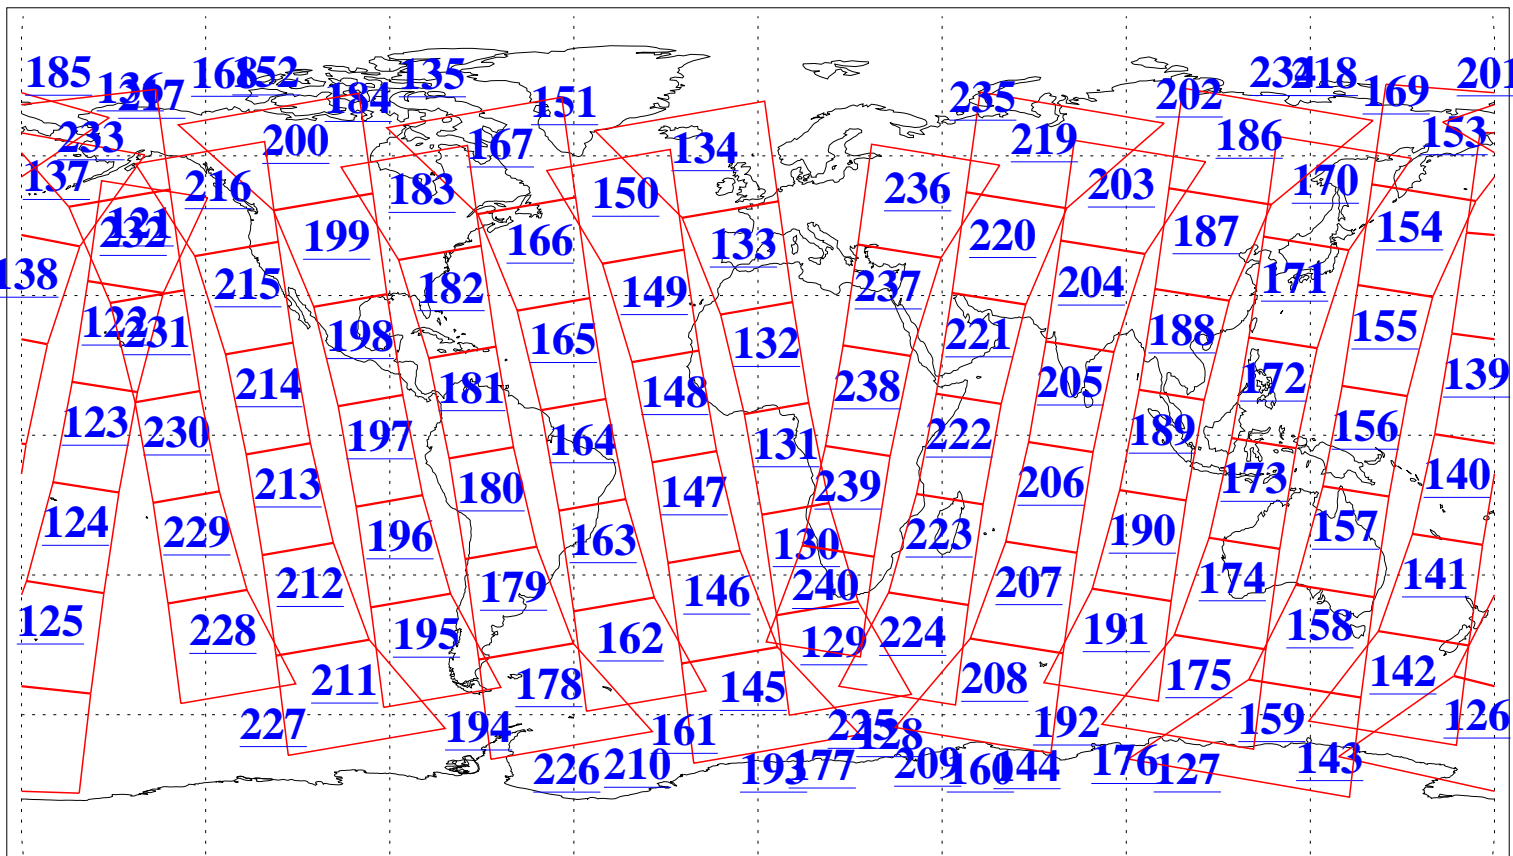

L1B Availability
AMSU Granules: 240
HSB Granules: 0
AIRS Granules: 240

29 Mar 2004
DoY 89
Aqua Day 695
Granules: 1 to 120

Granules: 121 to 240

Legend: AMSU Available, HSB Available, AIRS Available

L1B Availability
AMSU Granules: 240
HSB Granules: 0
AIRS Granules: 240

29 Mar 2004
DoY 89
Aqua Day 695

Ascending Granules

Descending Granules

Legend: AMSU Available, HSB Available, AIRS Available

L1B Availability
AMSU Granules: 240
HSB Granules: 0
AIRS Granules: 240

29 Mar 2004
DoY 89
Aqua Day 695

Northern Hemisphere Granules

Southern Hemisphere Granules

Legend: AMSU Available, HSB Available, AIRS Available