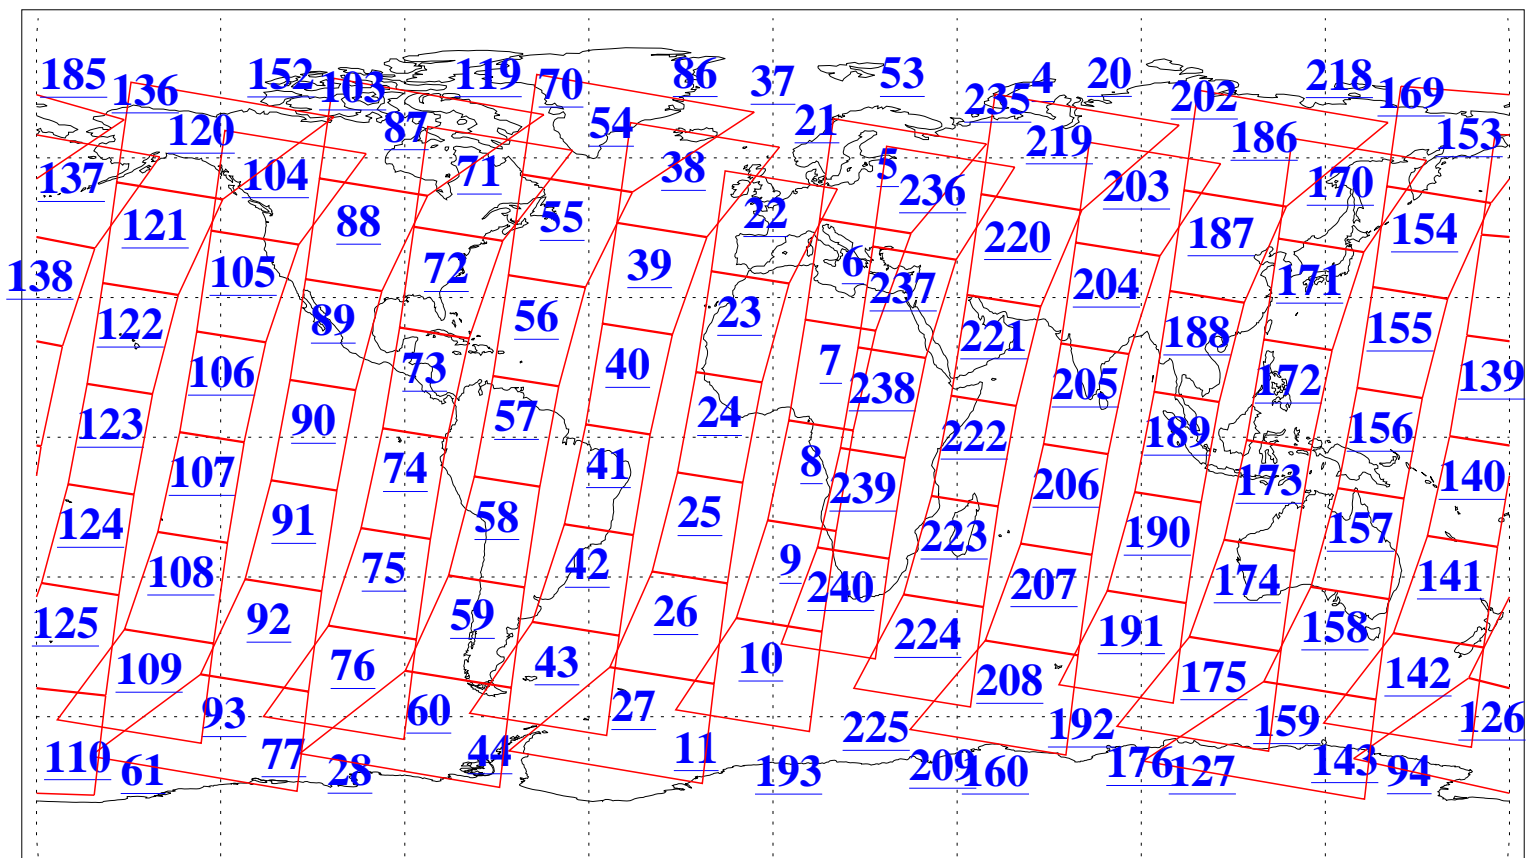

L1B Availability
AMSU Granules: 240
HSB Granules: 0
AIRS Granules: 240

29 Mar 2004
DoY 89
Aqua Day 695
Granules: 1 to 120

Granules: 121 to 240

Legend: AMSU Available, HSB Available, AIRS Available

L1B Availability
AMSU Granules: 240
HSB Granules: 0
AIRS Granules: 240

29 Mar 2004
DoY 89
Aqua Day 695

Ascending Granules

Descending Granules

Legend: AMSU Available, HSB Available, AIRS Available

L1B Availability
AMSU Granules: 240
HSB Granules: 0
AIRS Granules: 240

29 Mar 2004
DoY 89
Aqua Day 695

Northern Hemisphere Granules

Southern Hemisphere Granules

Legend: AMSU Available, HSB Available, AIRS Available