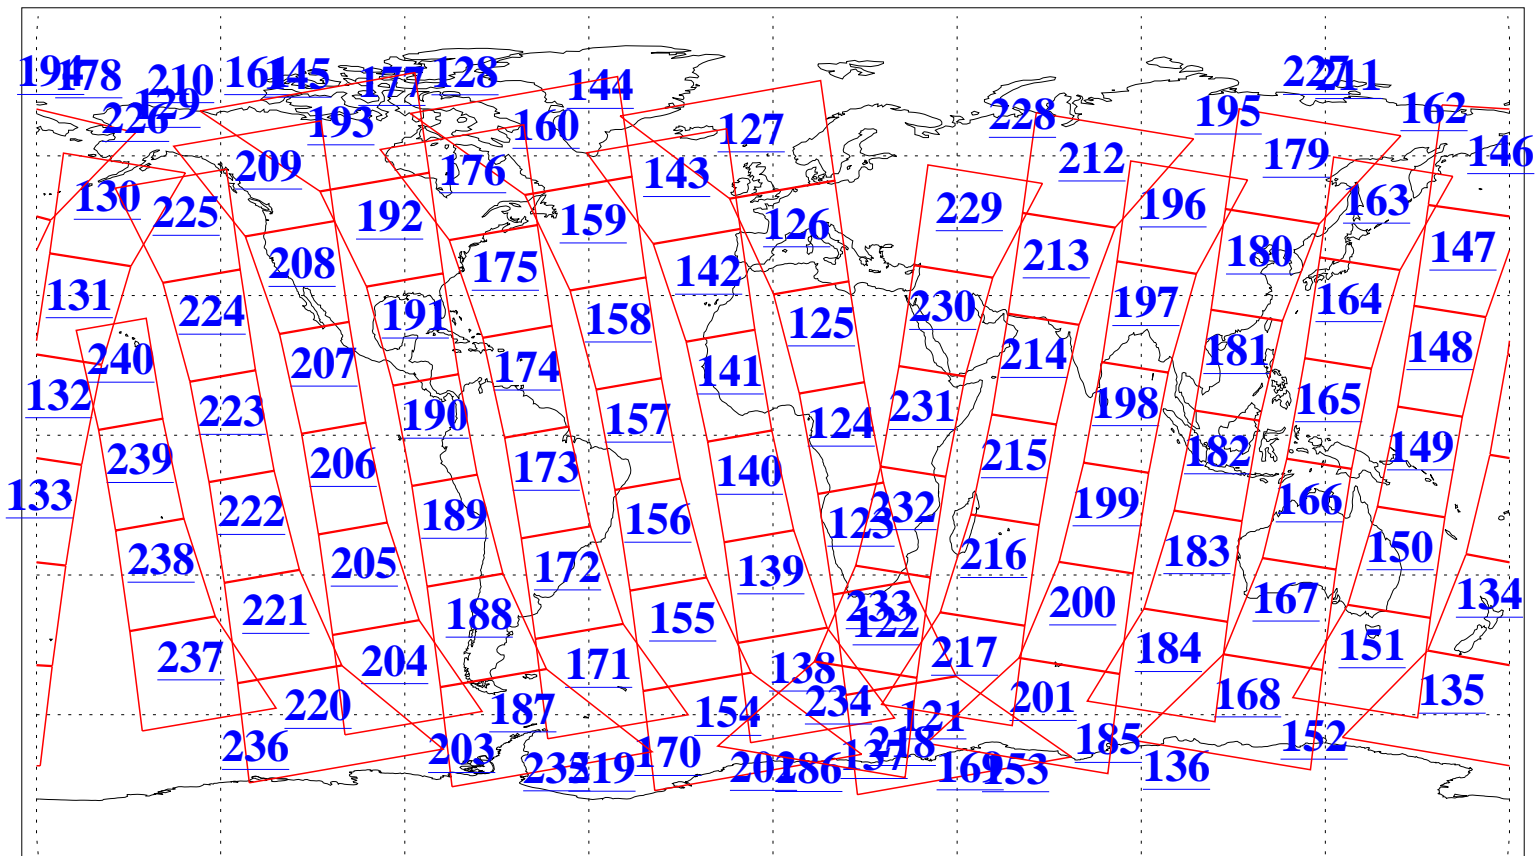

L1B Availability
AMSU Granules: 240
HSB Granules: 0
AIRS Granules: 240

28 Mar 2004
DoY 88
Aqua Day 694
Granules: 1 to 120

Granules: 121 to 240

Legend: AMSU Available, HSB Available, AIRS Available

L1B Availability
 AMSU Granules: 240
 HSB Granules: 0
 AIRS Granules: 240

28 Mar 2004
 DoY 88
 Aqua Day 694

Ascending Granules

Descending Granules

Legend: AMSU Available, HSB Available, AIRS Available

L1B Availability
 AMSU Granules: 240
 HSB Granules: 0
 AIRS Granules: 240

28 Mar 2004
 DoY 88
 Aqua Day 694

Northern Hemisphere Granules

Southern Hemisphere Granules

Legend: AMSU Available, HSB Available, AIRS Available