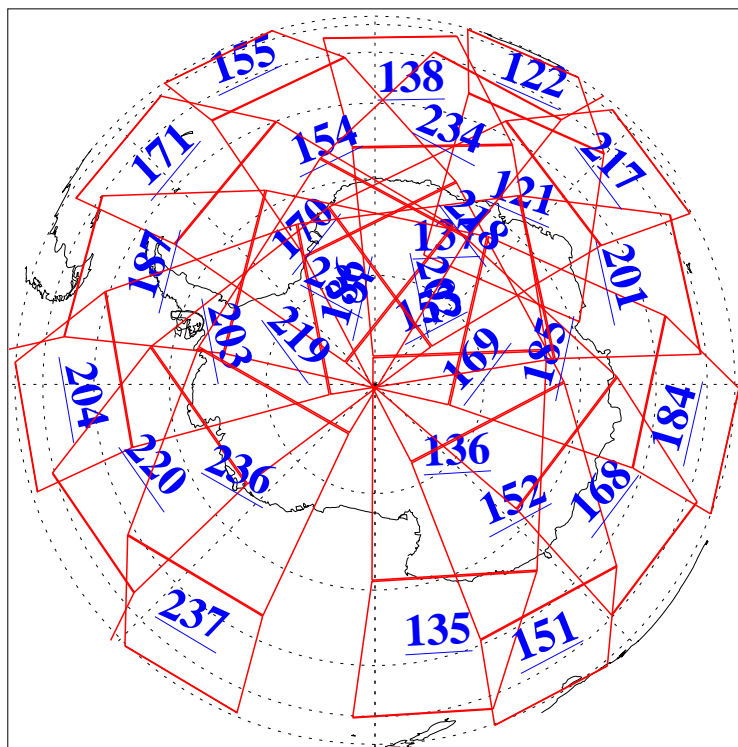

L1B Availability
AMSU Granules: 240
HSB Granules: 0
AIRS Granules: 240

28 Mar 2004
DoY 88
Aqua Day 694
Granules: 1 to 120

Granules: 121 to 240

Legend: AMSU Available, HSB Available, AIRS Available

L1B Availability
 AMSU Granules: 240
 HSB Granules: 0
 AIRS Granules: 240

28 Mar 2004
 DoY 88
 Aqua Day 694

Ascending Granules

Descending Granules

Legend: AMSU Available, HSB Available, AIRS Available

L1B Availability
 AMSU Granules: 240
 HSB Granules: 0
 AIRS Granules: 240

28 Mar 2004
 DoY 88
 Aqua Day 694

Northern Hemisphere Granules

Southern Hemisphere Granules

Legend: AMSU Available, HSB Available, AIRS Available