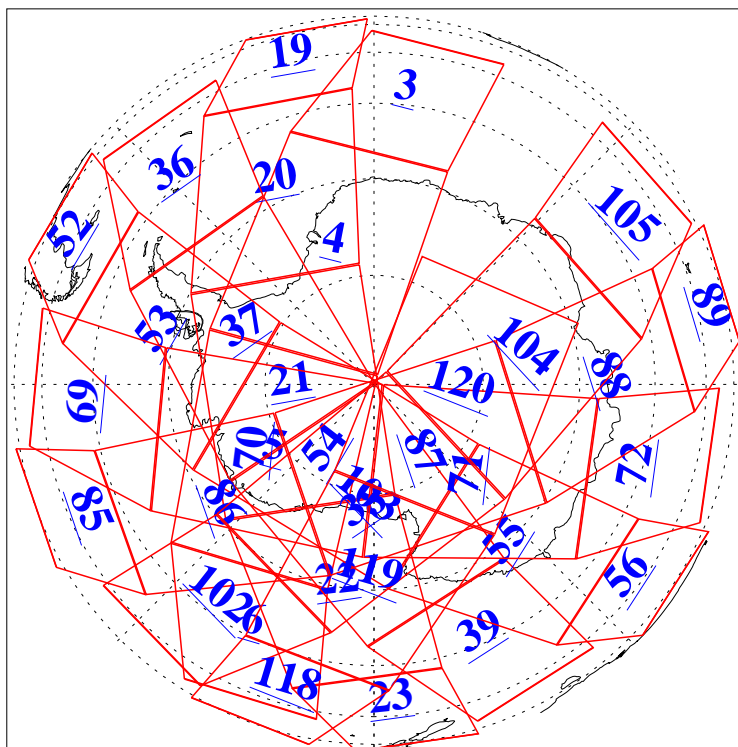

L1B Availability
AMSU Granules: 240
HSB Granules: 0
AIRS Granules: 240

28 Mar 2004
DoY 88
Aqua Day 694
Granules: 1 to 120

Granules: 121 to 240

Legend: AMSU Available, HSB Available, AIRS Available

L1B Availability
 AMSU Granules: 240
 HSB Granules: 0
 AIRS Granules: 240

28 Mar 2004
 DoY 88
 Aqua Day 694

Ascending Granules

Descending Granules

Legend: AMSU Available, HSB Available, AIRS Available

L1B Availability
 AMSU Granules: 240
 HSB Granules: 0
 AIRS Granules: 240

28 Mar 2004
 DoY 88
 Aqua Day 694

Northern Hemisphere Granules

Southern Hemisphere Granules

Legend: AMSU Available, HSB Available, AIRS Available