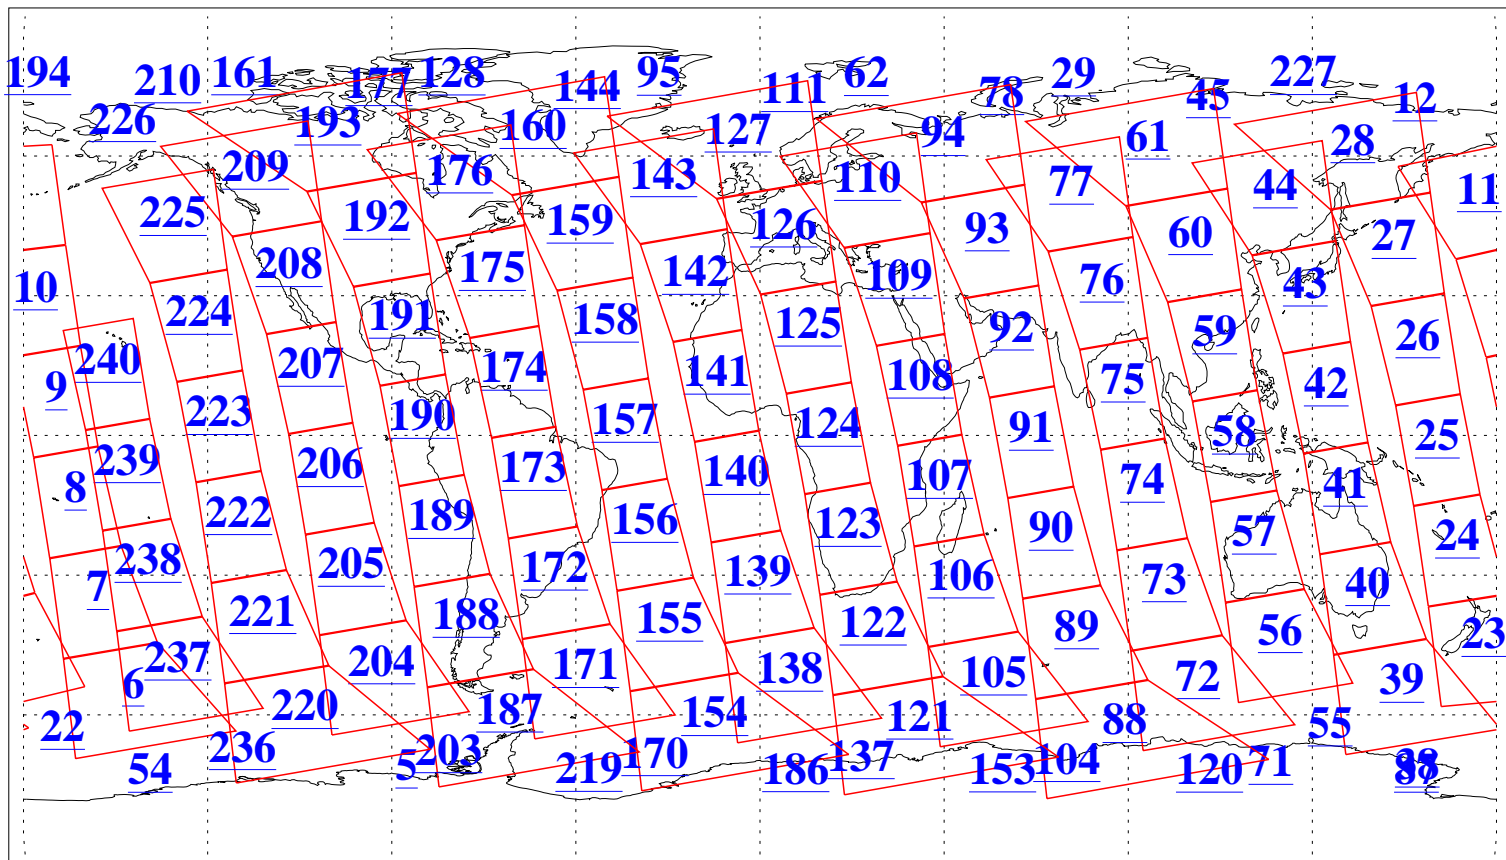

L1B Availability
AMSU Granules: 240
HSB Granules: 0
AIRS Granules: 240

28 Mar 2004
DoY 88
Aqua Day 694
Granules: 1 to 120

Granules: 121 to 240

Legend: AMSU Available, HSB Available, AIRS Available

L1B Availability
 AMSU Granules: 240
 HSB Granules: 0
 AIRS Granules: 240

28 Mar 2004
 DoY 88
 Aqua Day 694

Ascending Granules

Descending Granules

Legend: AMSU Available, HSB Available, AIRS Available

L1B Availability
 AMSU Granules: 240
 HSB Granules: 0
 AIRS Granules: 240

28 Mar 2004
 DoY 88
 Aqua Day 694

Northern Hemisphere Granules

Southern Hemisphere Granules

Legend: AMSU Available, HSB Available, AIRS Available