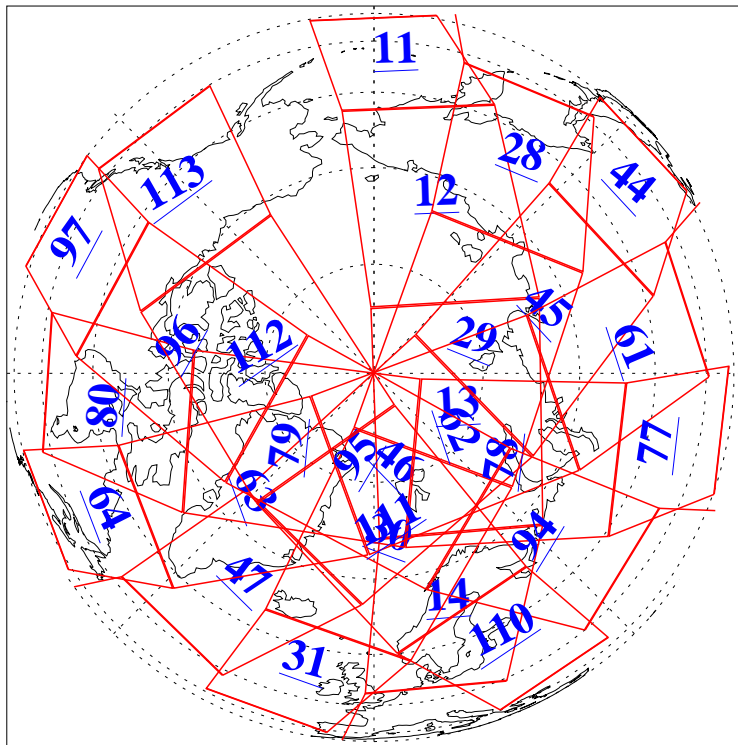

L1B Availability
AMSU Granules: 240
HSB Granules: 0
AIRS Granules: 240

28 Mar 2004
DoY 88
Aqua Day 694
Granules: 1 to 120

Granules: 121 to 240

Legend: AMSU Available, HSB Available, AIRS Available

L1B Availability
 AMSU Granules: 240
 HSB Granules: 0
 AIRS Granules: 240

28 Mar 2004
 DoY 88
 Aqua Day 694

Ascending Granules

Descending Granules

Legend: AMSU Available, HSB Available, AIRS Available

L1B Availability
 AMSU Granules: 240
 HSB Granules: 0
 AIRS Granules: 240

28 Mar 2004
 DoY 88
 Aqua Day 694

Northern Hemisphere Granules

Southern Hemisphere Granules

Legend: AMSU Available, HSB Available, AIRS Available