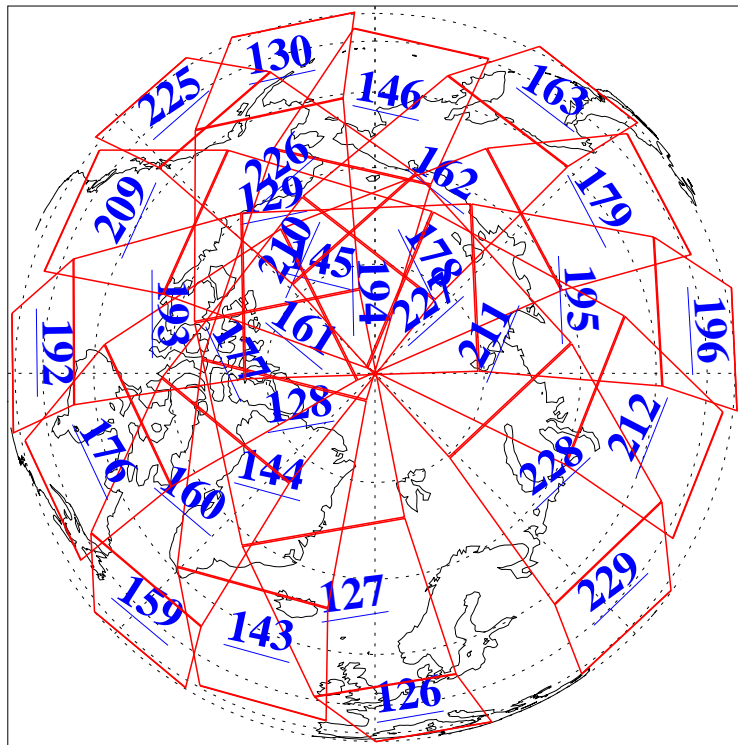

L1B Availability
AMSU Granules: 240
HSB Granules: 0
AIRS Granules: 240

28 Mar 2004
DoY 88
Aqua Day 694
Granules: 1 to 120

Granules: 121 to 240

Legend: AMSU Available, HSB Available, AIRS Available

L1B Availability
 AMSU Granules: 240
 HSB Granules: 0
 AIRS Granules: 240

28 Mar 2004
 DoY 88
 Aqua Day 694

Ascending Granules

Descending Granules

Legend: AMSU Available, HSB Available, AIRS Available

L1B Availability
 AMSU Granules: 240
 HSB Granules: 0
 AIRS Granules: 240

28 Mar 2004
 DoY 88
 Aqua Day 694

Northern Hemisphere Granules

Southern Hemisphere Granules

Legend: AMSU Available, HSB Available, AIRS Available