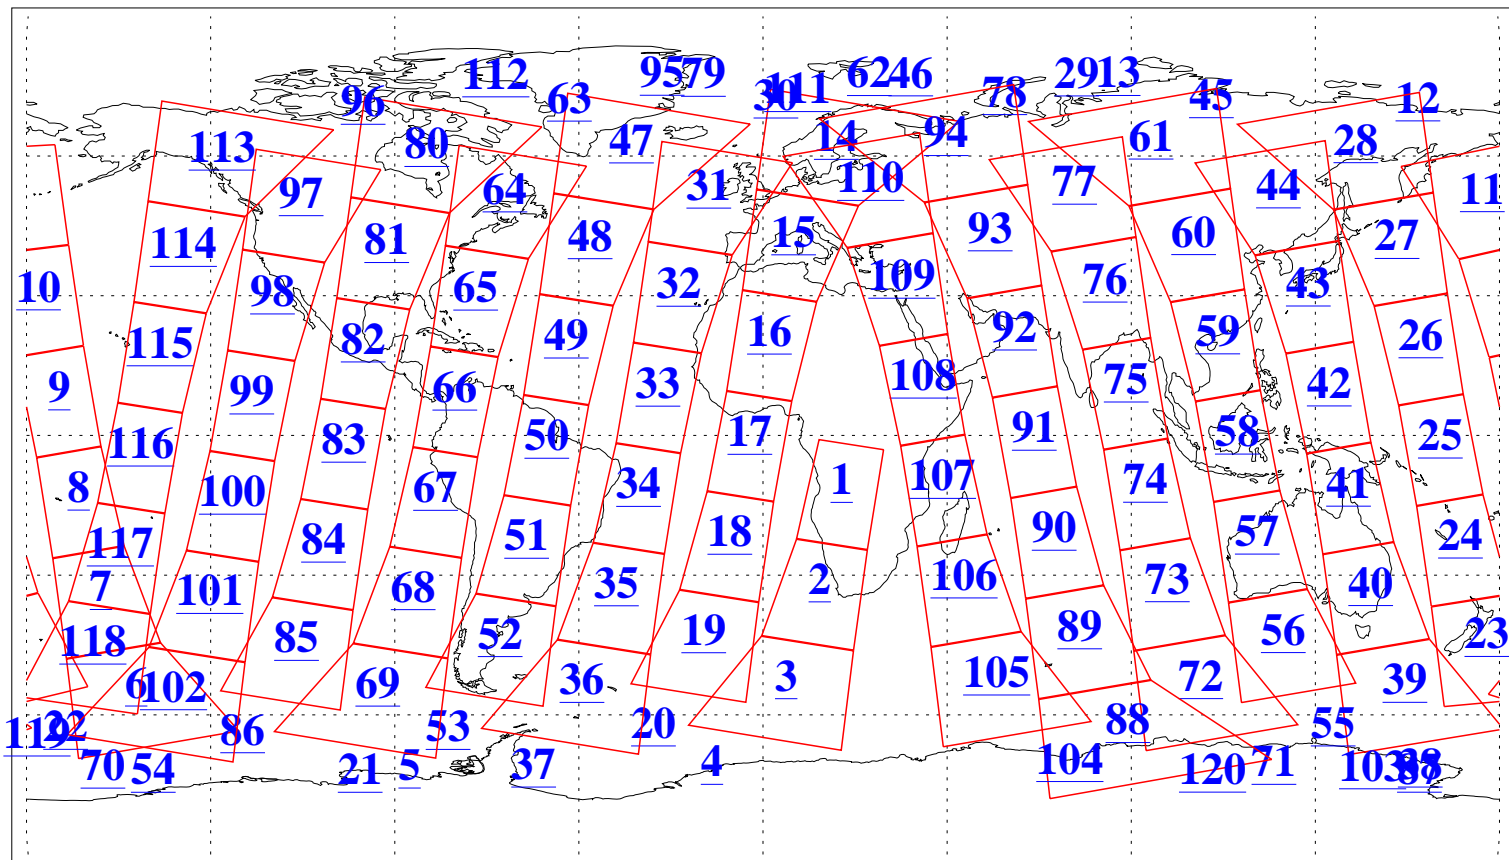

L1B Availability
AMSU Granules: 240
HSB Granules: 0
AIRS Granules: 240

28 Mar 2004
DoY 88
Aqua Day 694
Granules: 1 to 120

Granules: 121 to 240

Legend: AMSU Available, HSB Available, AIRS Available

L1B Availability
 AMSU Granules: 240
 HSB Granules: 0
 AIRS Granules: 240

28 Mar 2004
 DoY 88
 Aqua Day 694

Ascending Granules

Descending Granules

Legend: AMSU Available, HSB Available, AIRS Available

L1B Availability
 AMSU Granules: 240
 HSB Granules: 0
 AIRS Granules: 240

28 Mar 2004
 DoY 88
 Aqua Day 694

Northern Hemisphere Granules

Southern Hemisphere Granules

Legend: AMSU Available, HSB Available, AIRS Available