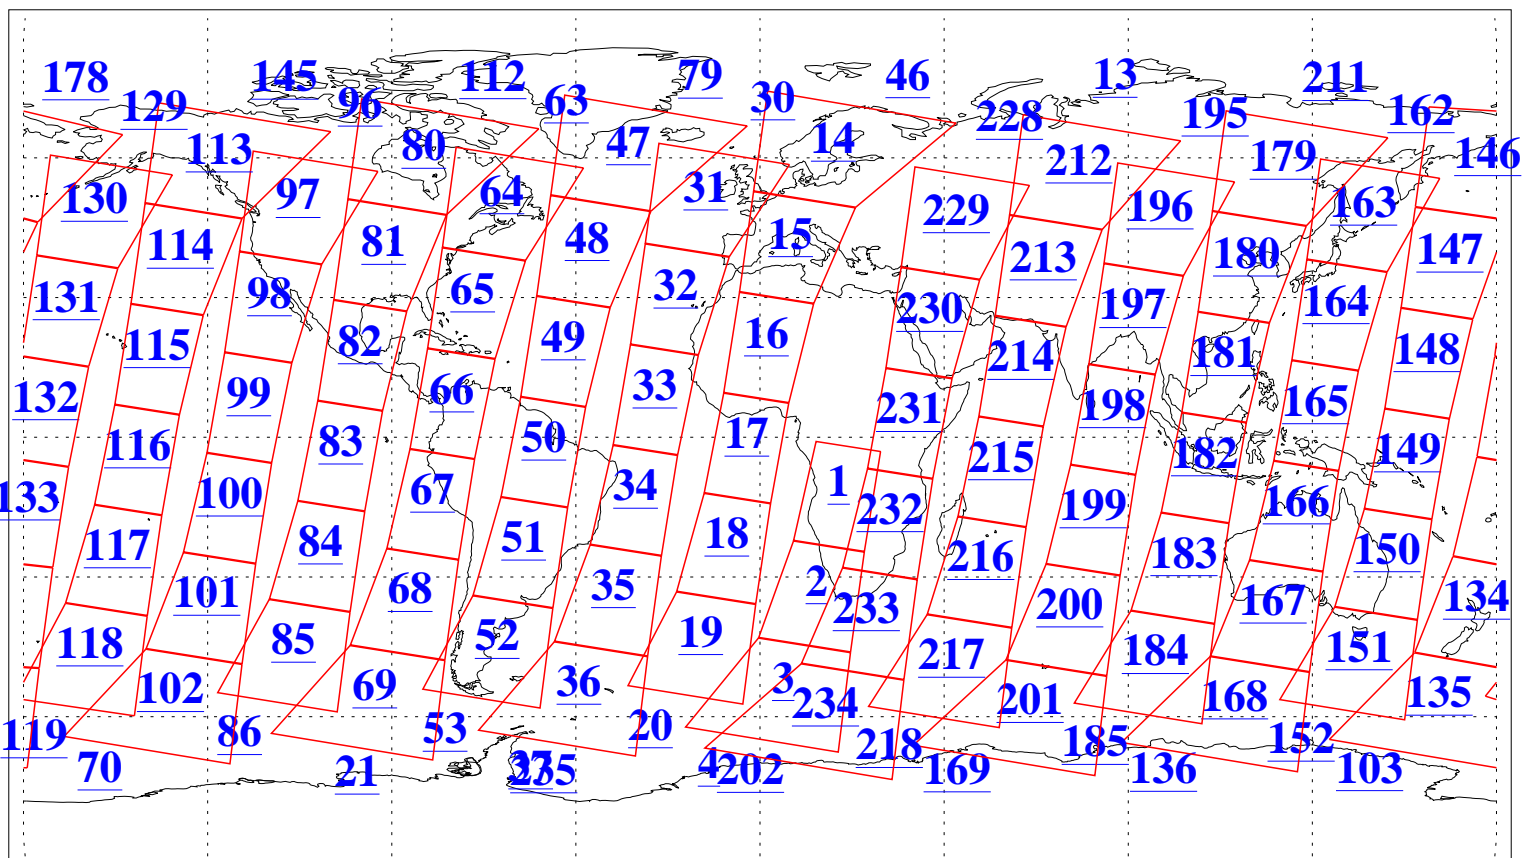

L1B Availability
AMSU Granules: 240
HSB Granules: 0
AIRS Granules: 240

28 Mar 2004
DoY 88
Aqua Day 694
Granules: 1 to 120

Granules: 121 to 240

Legend: AMSU Available, HSB Available, AIRS Available

L1B Availability
 AMSU Granules: 240
 HSB Granules: 0
 AIRS Granules: 240

28 Mar 2004
 DoY 88
 Aqua Day 694

Ascending Granules

Descending Granules

Legend: AMSU Available, HSB Available, AIRS Available

L1B Availability
 AMSU Granules: 240
 HSB Granules: 0
 AIRS Granules: 240

28 Mar 2004
 DoY 88
 Aqua Day 694

Northern Hemisphere Granules

Southern Hemisphere Granules

Legend: AMSU Available, HSB Available, AIRS Available