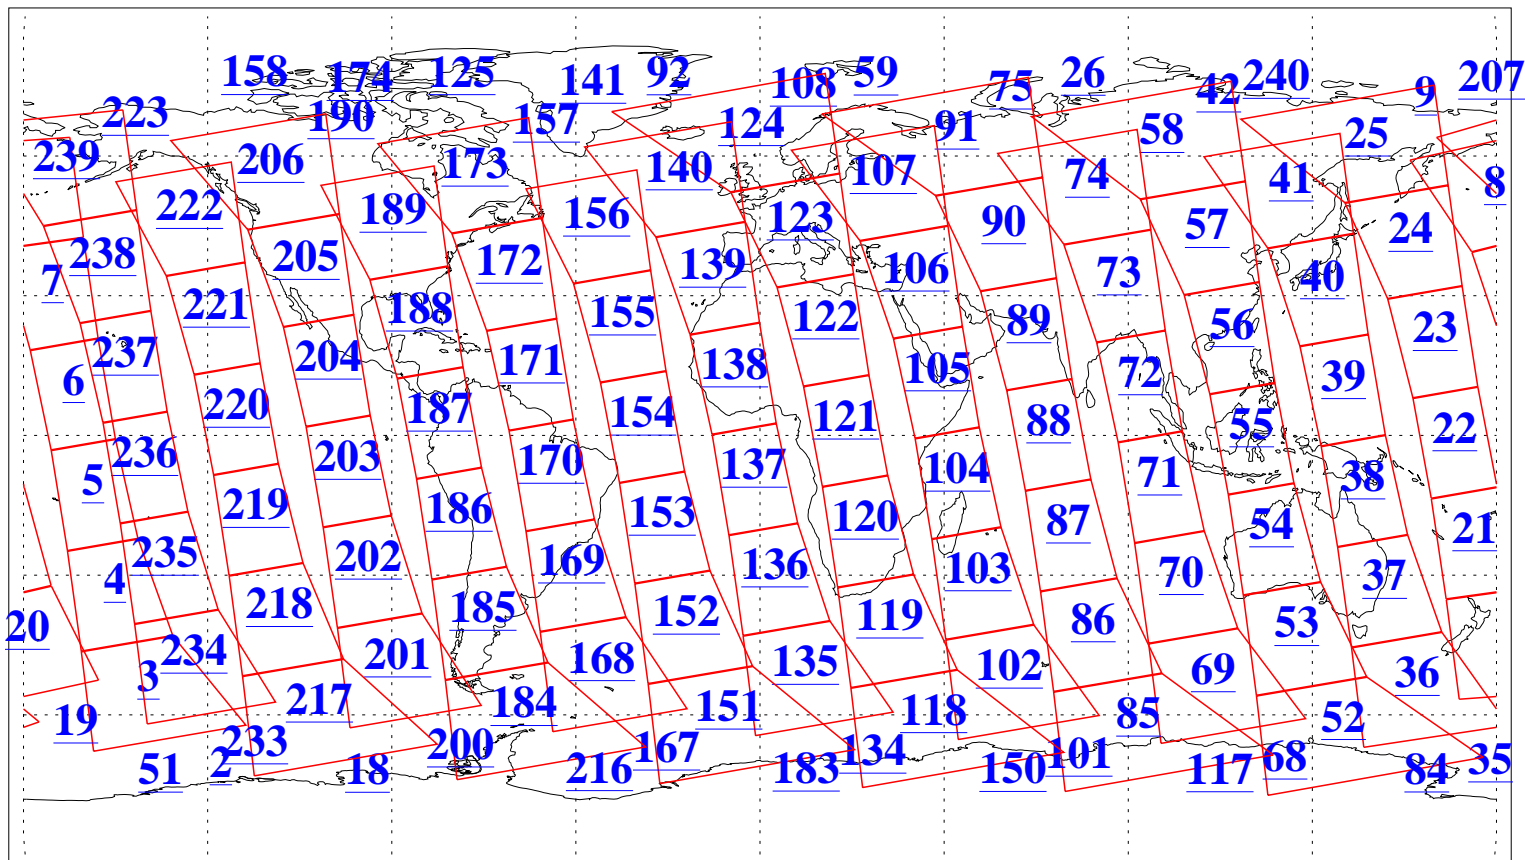

L1B Availability
AMSU Granules: 240
HSB Granules: 0
AIRS Granules: 240

23 Mar 2004
DoY 83
Aqua Day 689

Ascending Granules

Descending Granules