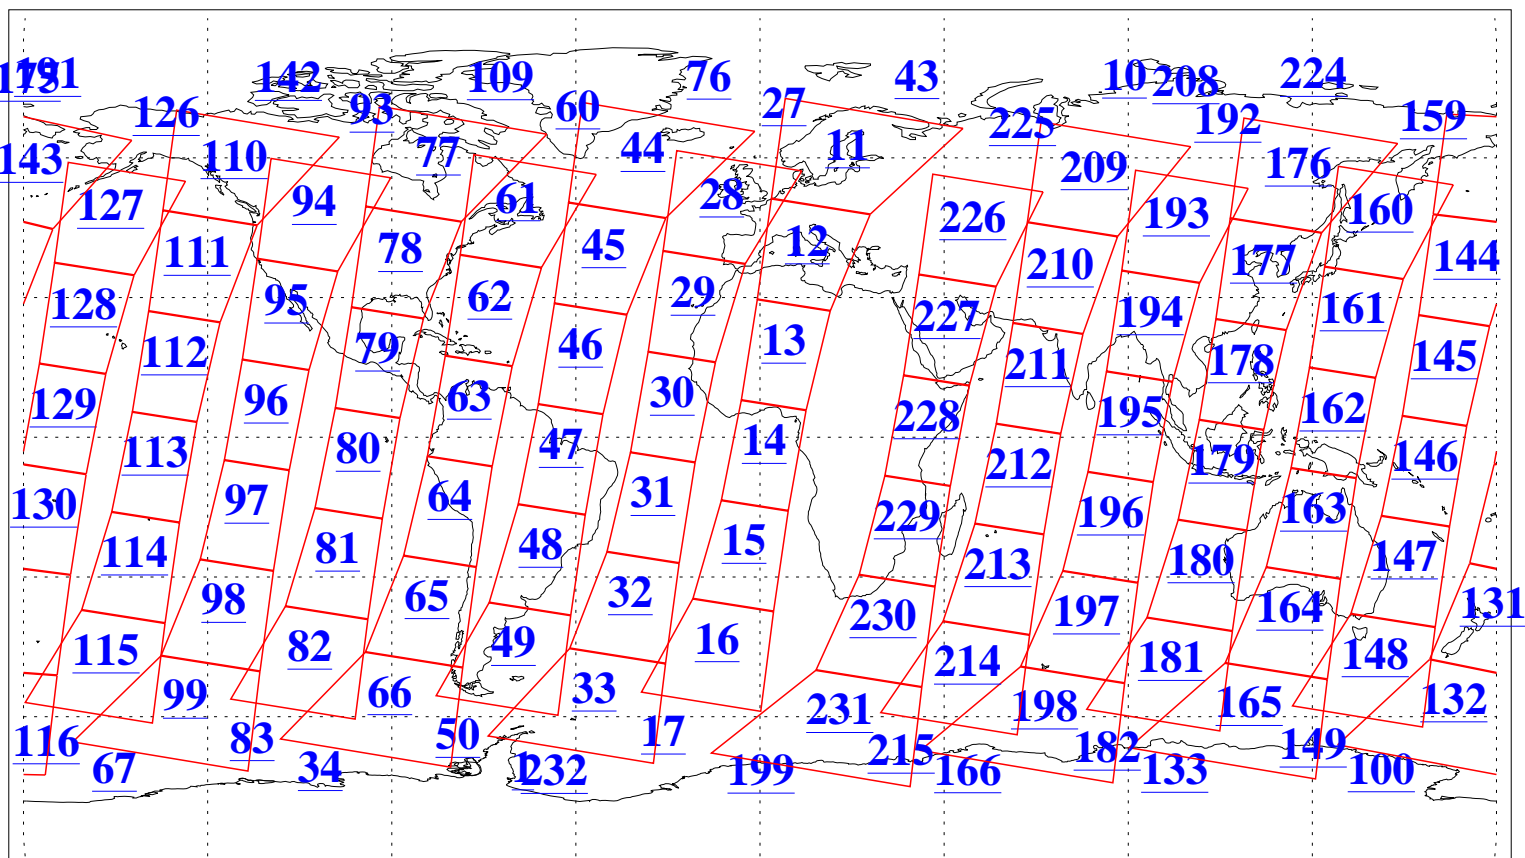

Legend: AMSU Available, HSB Available, AIRS Available