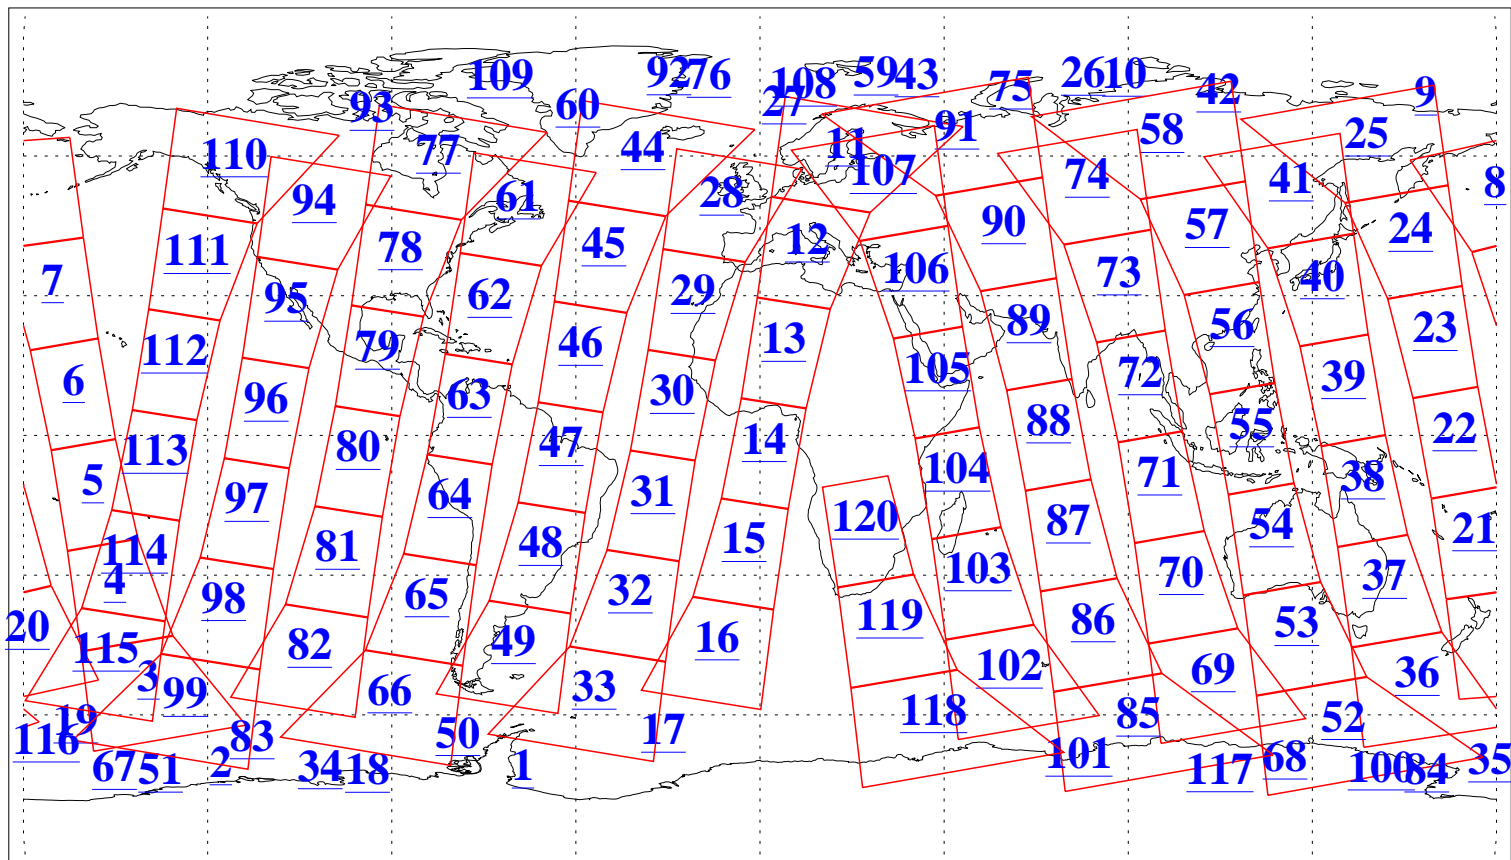

L1B Availability
AMSU Granules: 240
HSB Granules: 0
AIRS Granules: 240

23 Mar 2004
DoY 83
Aqua Day 689
Granules: 1 to 120

Granules: 121 to 240

Legend: AMSU Available, HSB Available, AIRS Available

L1B Availability
AMSU Granules: 240
HSB Granules: 0
AIRS Granules: 240

23 Mar 2004
DoY 83
Aqua Day 689

Ascending Granules

Descending Granules

Legend: AMSU Available, HSB Available, AIRS Available