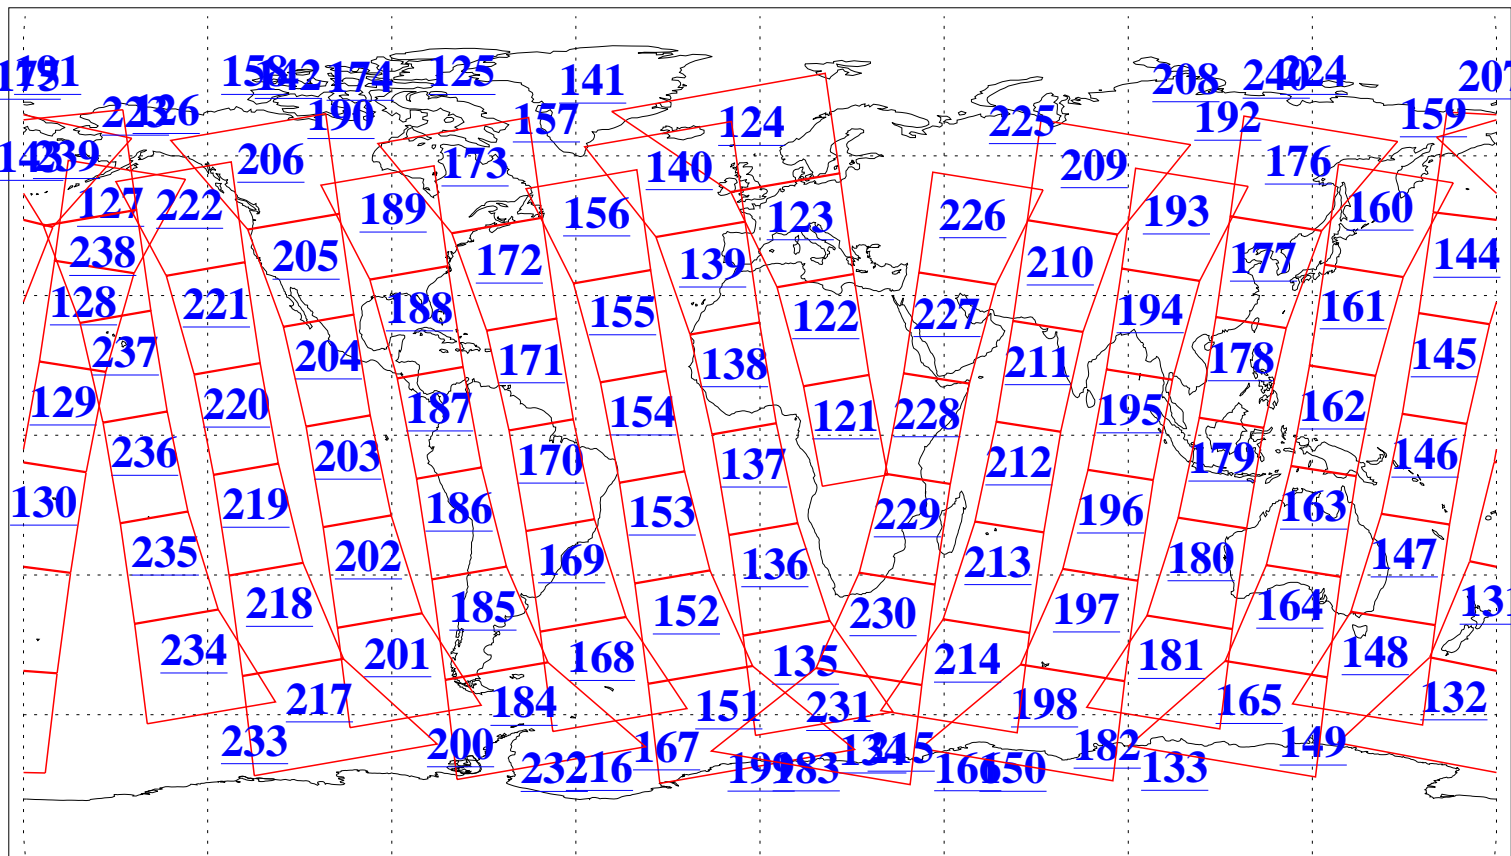

L1B Availability
AMSU Granules: 240
HSB Granules: 0
AIRS Granules: 240

23 Mar 2004
DoY 83
Aqua Day 689
Granules: 1 to 120

Granules: 121 to 240

Legend: AMSU Available, HSB Available, AIRS Available

L1B Availability
AMSU Granules: 240
HSB Granules: 0
AIRS Granules: 240