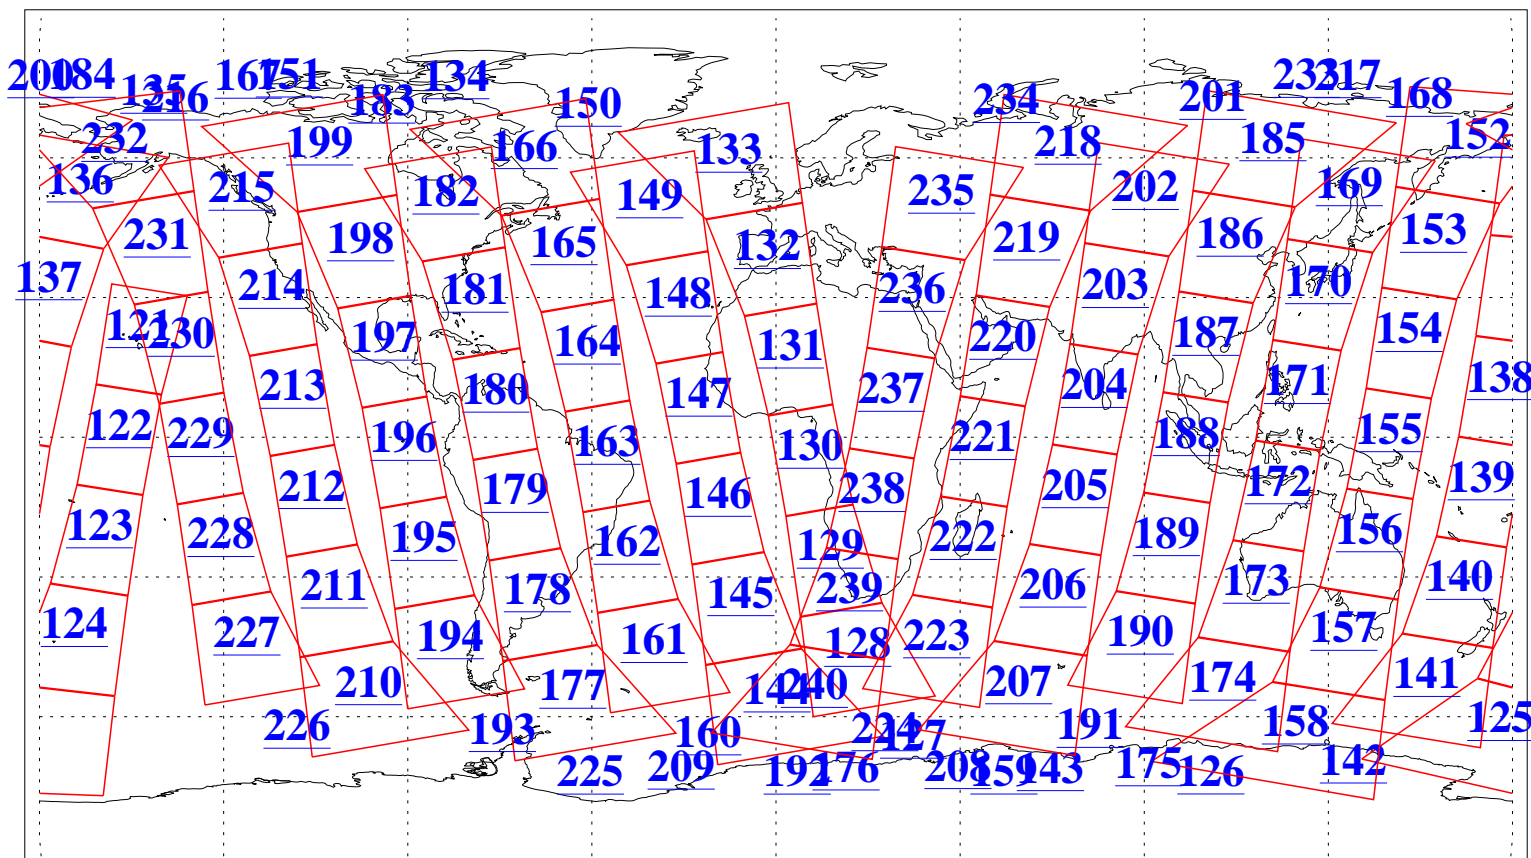

L1B Availability  
AMSU Granules: 240  
HSB Granules: 0  
AIRS Granules: 240

22 Mar 2004  
DoY 82  
Aqua Day 688  
Granules: 1 to 120

Granules: 121 to 240

Legend: AMSU Available, HSB Available, AIRS Available

L1B Availability  
AMSU Granules: 240  
HSB Granules: 0  
AIRS Granules: 240

22 Mar 2004  
DoY 82  
Aqua Day 688

Ascending Granules

Descending Granules

Legend: AMSU Available, HSB Available, AIRS Available