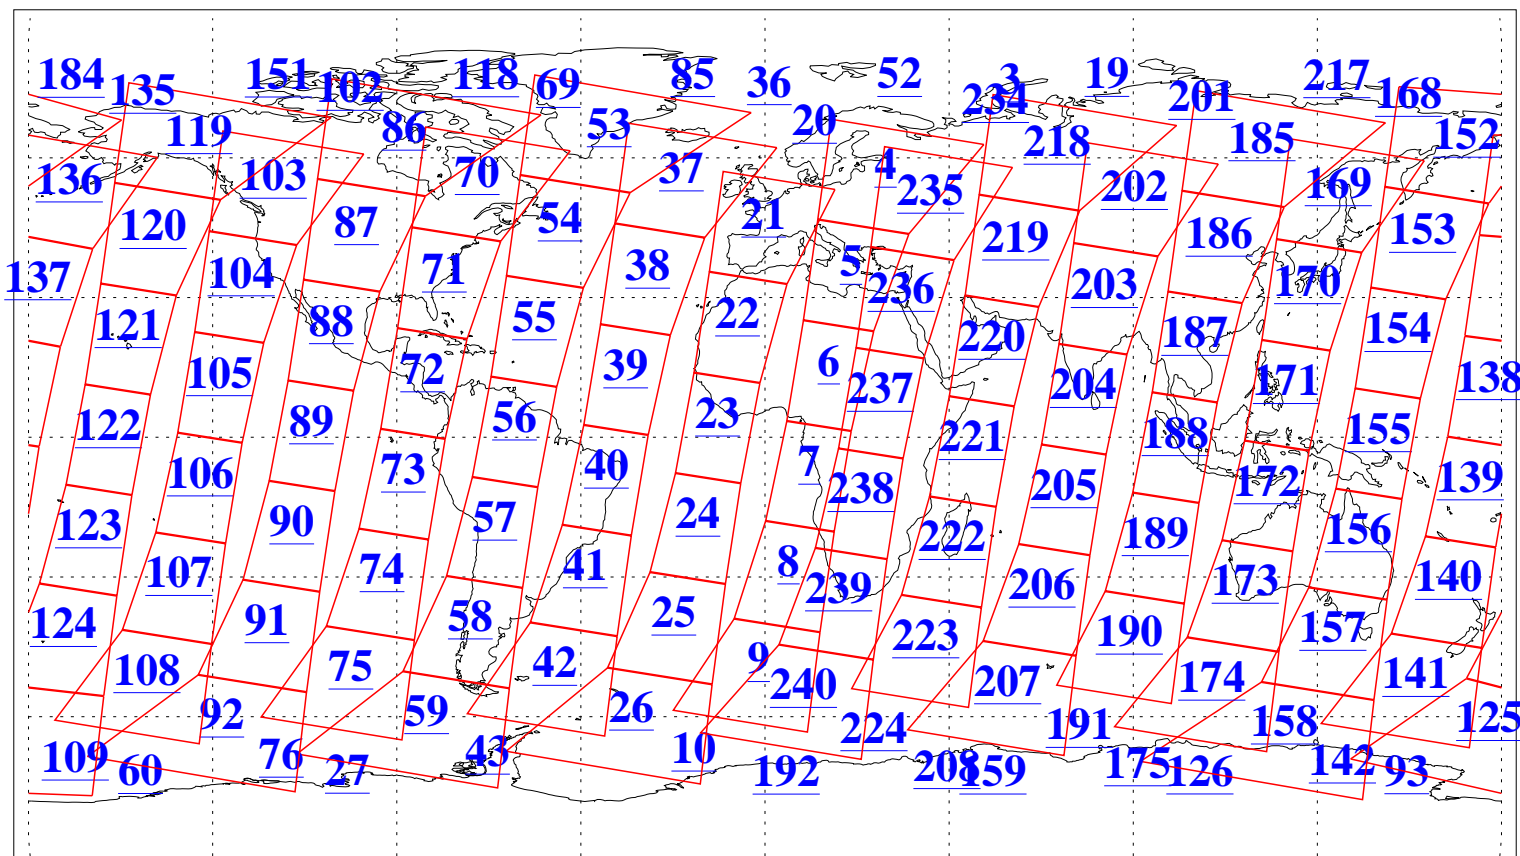

L1B Availability  
AMSU Granules: 240  
HSB Granules: 0  
AIRS Granules: 240

22 Mar 2004  
DoY 82  
Aqua Day 688  
Granules: 1 to 120

Granules: 121 to 240

Legend: AMSU Available, HSB Available, AIRS Available

L1B Availability  
AMSU Granules: 240  
HSB Granules: 0  
AIRS Granules: 240

22 Mar 2004  
DoY 82  
Aqua Day 688

Ascending Granules

Descending Granules

Legend: AMSU Available, HSB Available, AIRS Available