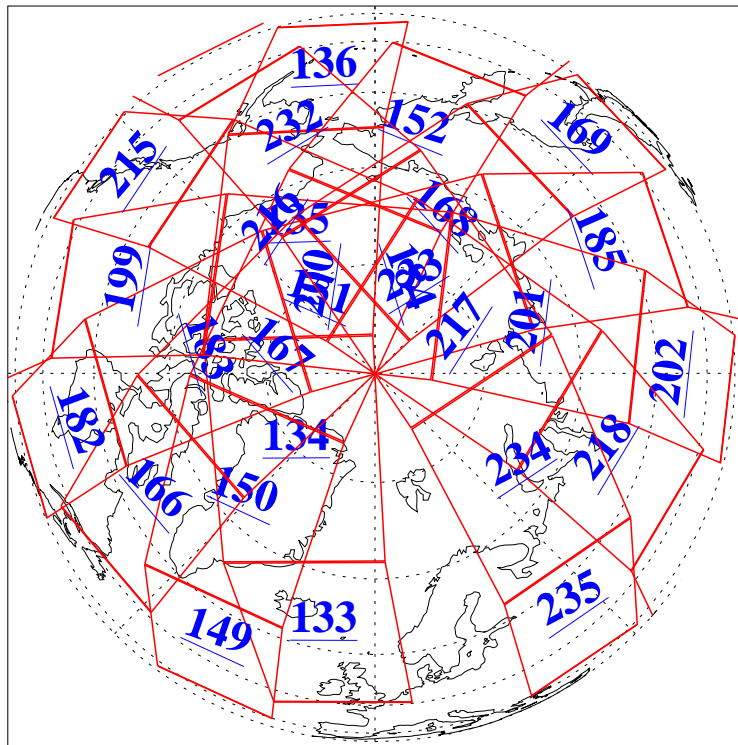

L1B Availability  
AMSU Granules: 240  
HSB Granules: 0  
AIRS Granules: 240

22 Mar 2004  
DoY 82  
Aqua Day 688  
Granules: 1 to 120

Granules: 121 to 240

Legend: AMSU Available, HSB Available, AIRS Available

L1B Availability  
AMSU Granules: 240  
HSB Granules: 0  
AIRS Granules: 240

22 Mar 2004  
DoY 82  
Aqua Day 688

Ascending Granules

Descending Granules

Legend: AMSU Available, HSB Available, AIRS Available

### Northern Hemisphere Granules