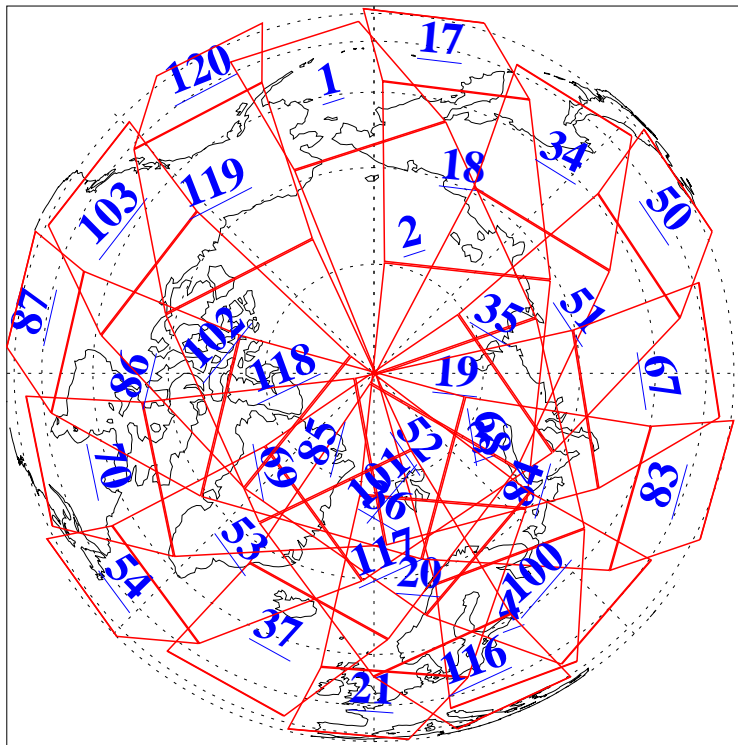

L1B Availability  
AMSU Granules: 240  
HSB Granules: 0  
AIRS Granules: 240

22 Mar 2004  
DoY 82  
Aqua Day 688  
Granules: 1 to 120

Granules: 121 to 240

Legend: AMSU Available, HSB Available, AIRS Available

L1B Availability  
AMSU Granules: 240  
HSB Granules: 0  
AIRS Granules: 240

22 Mar 2004  
DoY 82  
Aqua Day 688

Ascending Granules

Descending Granules

Legend: AMSU Available, HSB Available, AIRS Available

### Northern Hemisphere Granules