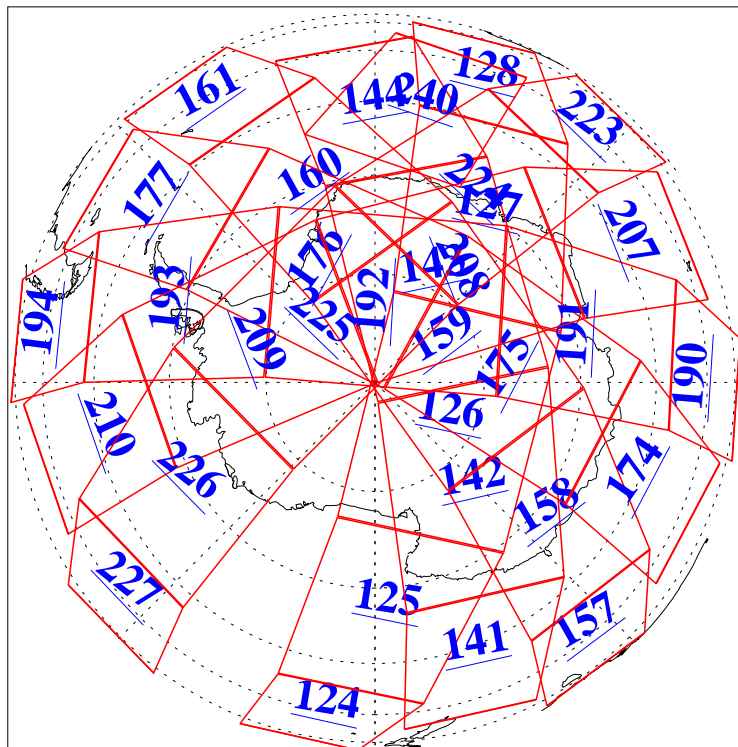

Legend: AMSU Available, HSB Available, AIRS Available