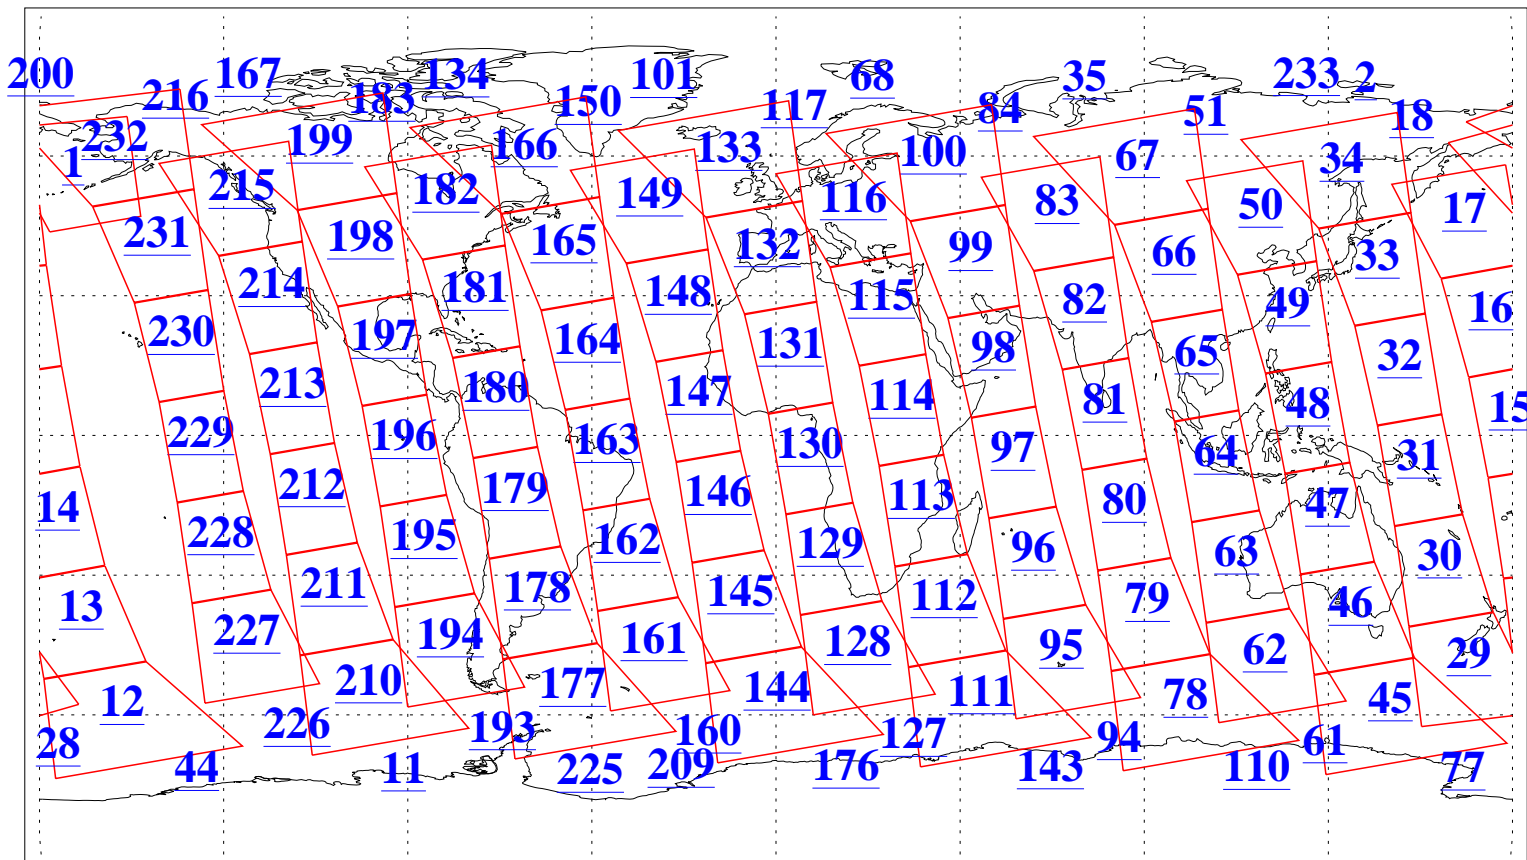

L1B Availability  
AMSU Granules: 240  
HSB Granules: 0  
AIRS Granules: 240

22 Mar 2004  
DoY 82  
Aqua Day 688  
Granules: 1 to 120

Granules: 121 to 240

Legend: AMSU Available, HSB Available, AIRS Available

L1B Availability  
AMSU Granules: 240  
HSB Granules: 0  
AIRS Granules: 240

22 Mar 2004  
DoY 82  
Aqua Day 688

Ascending Granules

Descending Granules

Legend: AMSU Available, HSB Available, AIRS Available