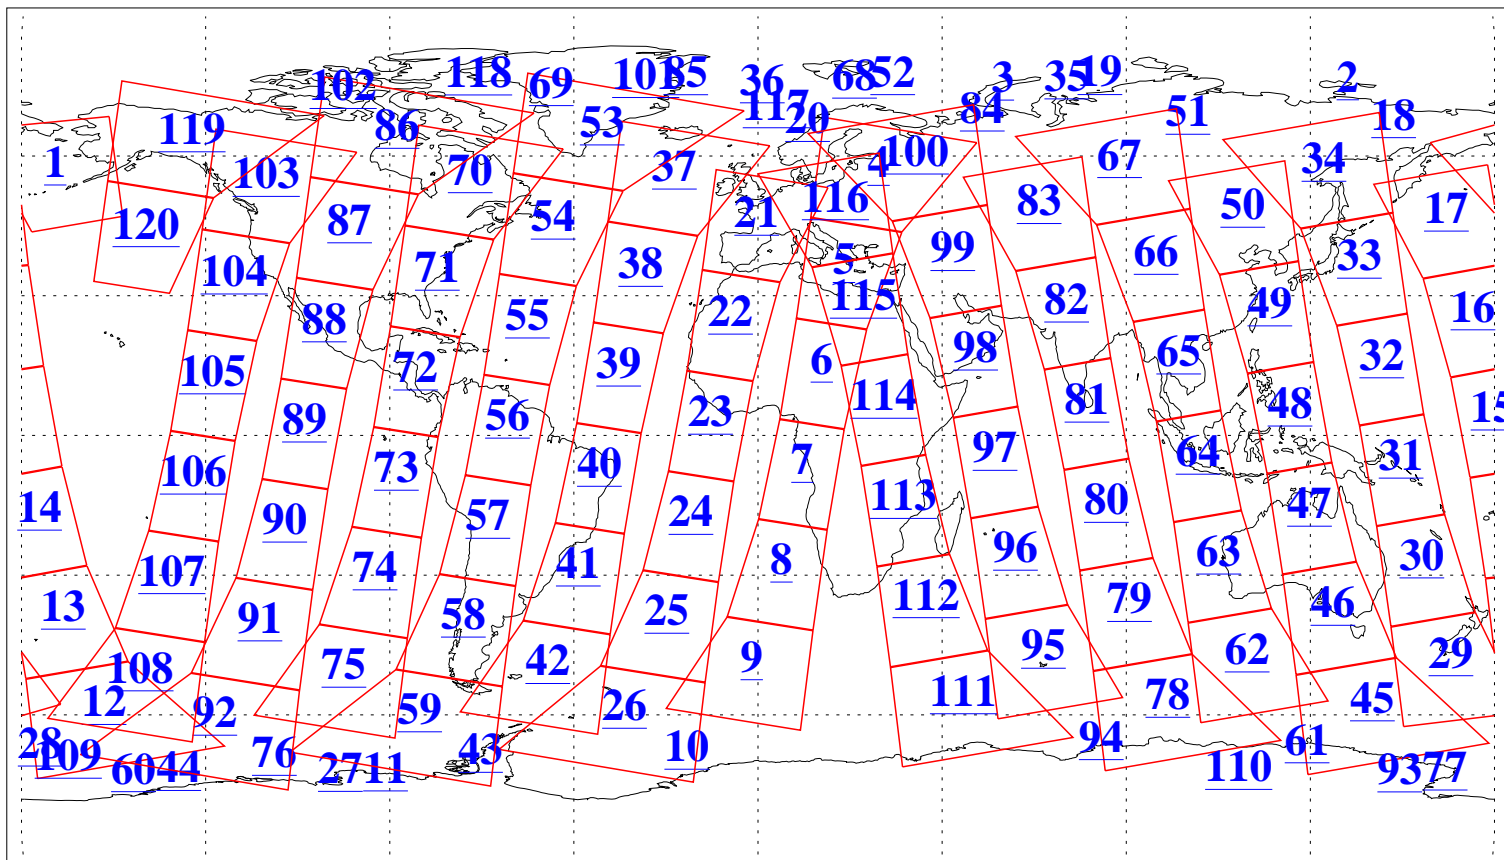

L1B Availability  
AMSU Granules: 240  
HSB Granules: 0  
AIRS Granules: 240

22 Mar 2004  
DoY 82  
Aqua Day 688  
Granules: 1 to 120

Granules: 121 to 240

Legend: AMSU Available, HSB Available, AIRS Available

L1B Availability  
AMSU Granules: 240  
HSB Granules: 0  
AIRS Granules: 240

22 Mar 2004  
DoY 82  
Aqua Day 688

Ascending Granules

Descending Granules

Legend: AMSU Available, HSB Available, AIRS Available