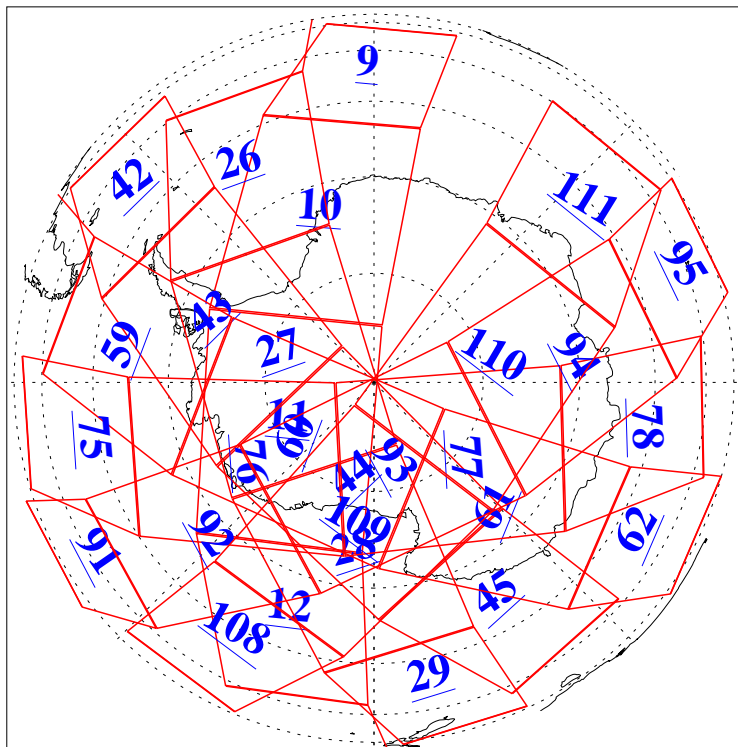

Legend: AMSU Available, HSB Available, AIRS Available