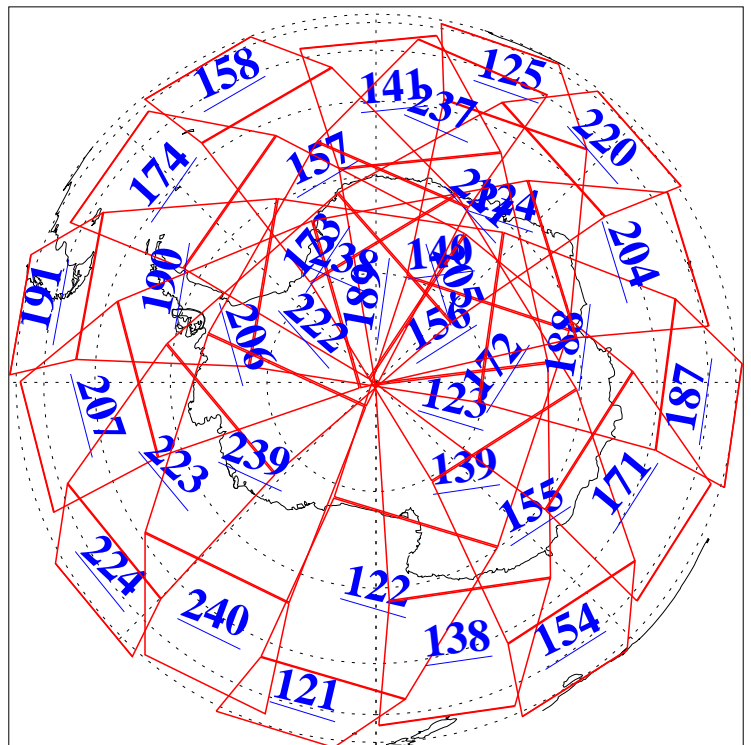

L1B Availability
AMSU Granules: 240
HSB Granules: 0
AIRS Granules: 240

17 Mar 2004
DoY 77
Aqua Day 683
Granules: 1 to 120

Granules: 121 to 240

Legend: AMSU Available, HSB Available, AIRS Available

L1B Availability
AMSU Granules: 240
HSB Granules: 0
AIRS Granules: 240

17 Mar 2004
DoY 77
Aqua Day 683

Ascending Granules

Descending Granules

Legend: AMSU Available, HSB Available, AIRS Available

L1B Availability
 AMSU Granules: 240
 HSB Granules: 0
 AIRS Granules: 240

17 Mar 2004
 DoY 77
 Aqua Day 683

Northern Hemisphere Granules

Southern Hemisphere Granules

Legend: AMSU Available, HSB Available, AIRS Available