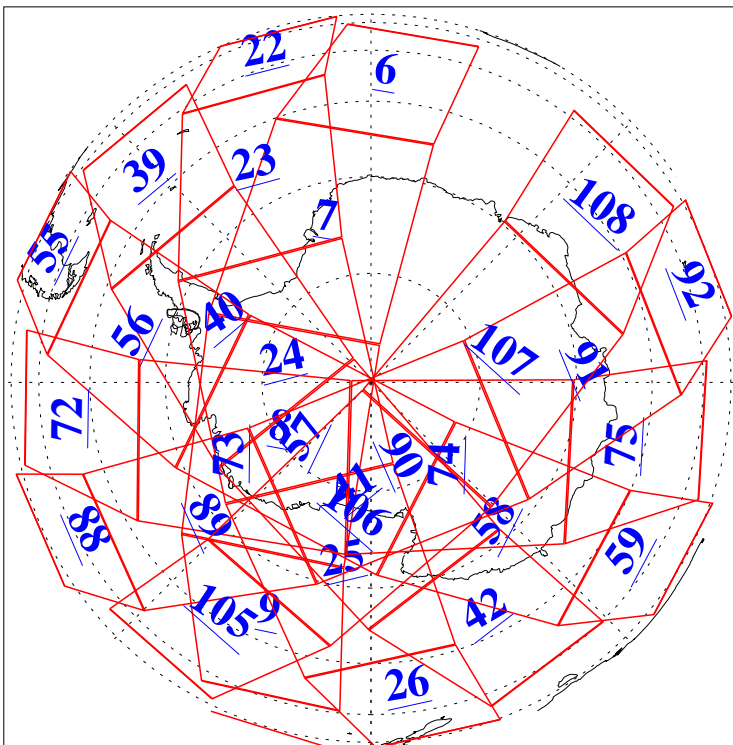

L1B Availability
AMSU Granules: 240
HSB Granules: 0
AIRS Granules: 240

17 Mar 2004
DoY 77
Aqua Day 683
Granules: 1 to 120

Granules: 121 to 240

Legend: AMSU Available, HSB Available, AIRS Available

L1B Availability
AMSU Granules: 240
HSB Granules: 0
AIRS Granules: 240

17 Mar 2004
DoY 77
Aqua Day 683

Ascending Granules

Descending Granules

Legend: AMSU Available, HSB Available, AIRS Available

L1B Availability
 AMSU Granules: 240
 HSB Granules: 0
 AIRS Granules: 240

17 Mar 2004
 DoY 77
 Aqua Day 683

Northern Hemisphere Granules

Southern Hemisphere Granules

Legend: AMSU Available, HSB Available, AIRS Available