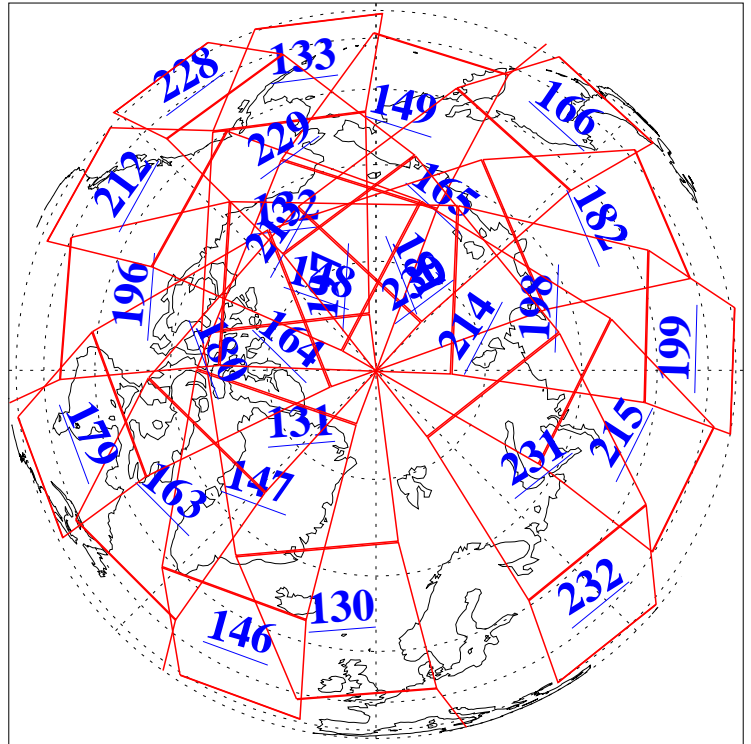

L1B Availability
AMSU Granules: 240
HSB Granules: 0
AIRS Granules: 240

17 Mar 2004
DoY 77
Aqua Day 683
Granules: 1 to 120

Granules: 121 to 240

Legend: AMSU Available, HSB Available, AIRS Available

L1B Availability
AMSU Granules: 240
HSB Granules: 0
AIRS Granules: 240

17 Mar 2004
DoY 77
Aqua Day 683

Ascending Granules

Descending Granules

Legend: AMSU Available, HSB Available, AIRS Available

L1B Availability
 AMSU Granules: 240
 HSB Granules: 0
 AIRS Granules: 240

17 Mar 2004
 DoY 77
 Aqua Day 683

Northern Hemisphere Granules

Southern Hemisphere Granules

Legend: AMSU Available, HSB Available, AIRS Available