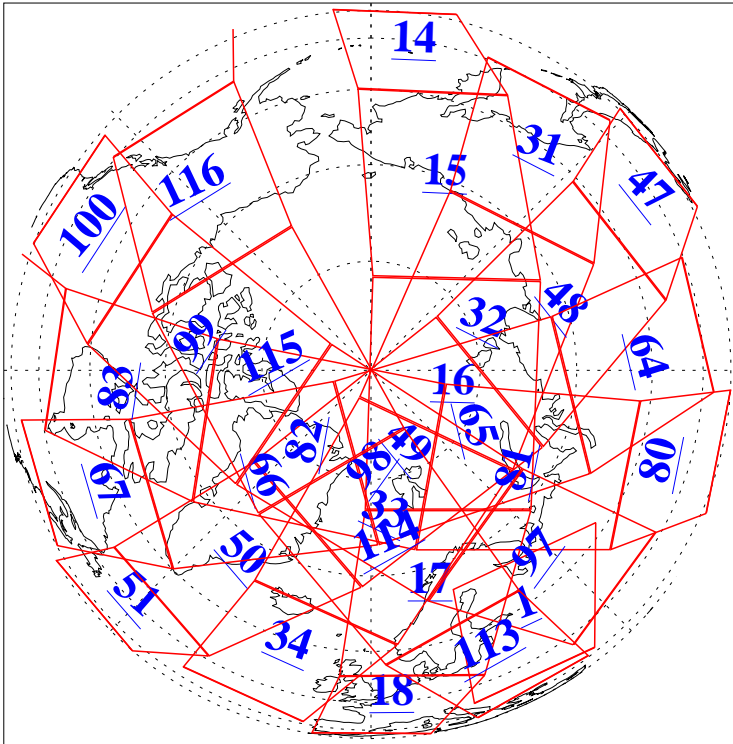

L1B Availability
AMSU Granules: 240
HSB Granules: 0
AIRS Granules: 240

17 Mar 2004
DoY 77
Aqua Day 683
Granules: 1 to 120

Granules: 121 to 240

Legend: AMSU Available, HSB Available, AIRS Available

L1B Availability
AMSU Granules: 240
HSB Granules: 0
AIRS Granules: 240

17 Mar 2004
DoY 77
Aqua Day 683

Ascending Granules

Descending Granules

Legend: AMSU Available, HSB Available, AIRS Available

L1B Availability
 AMSU Granules: 240
 HSB Granules: 0
 AIRS Granules: 240

17 Mar 2004
 DoY 77
 Aqua Day 683

Northern Hemisphere Granules

Southern Hemisphere Granules

Legend: AMSU Available, HSB Available, AIRS Available