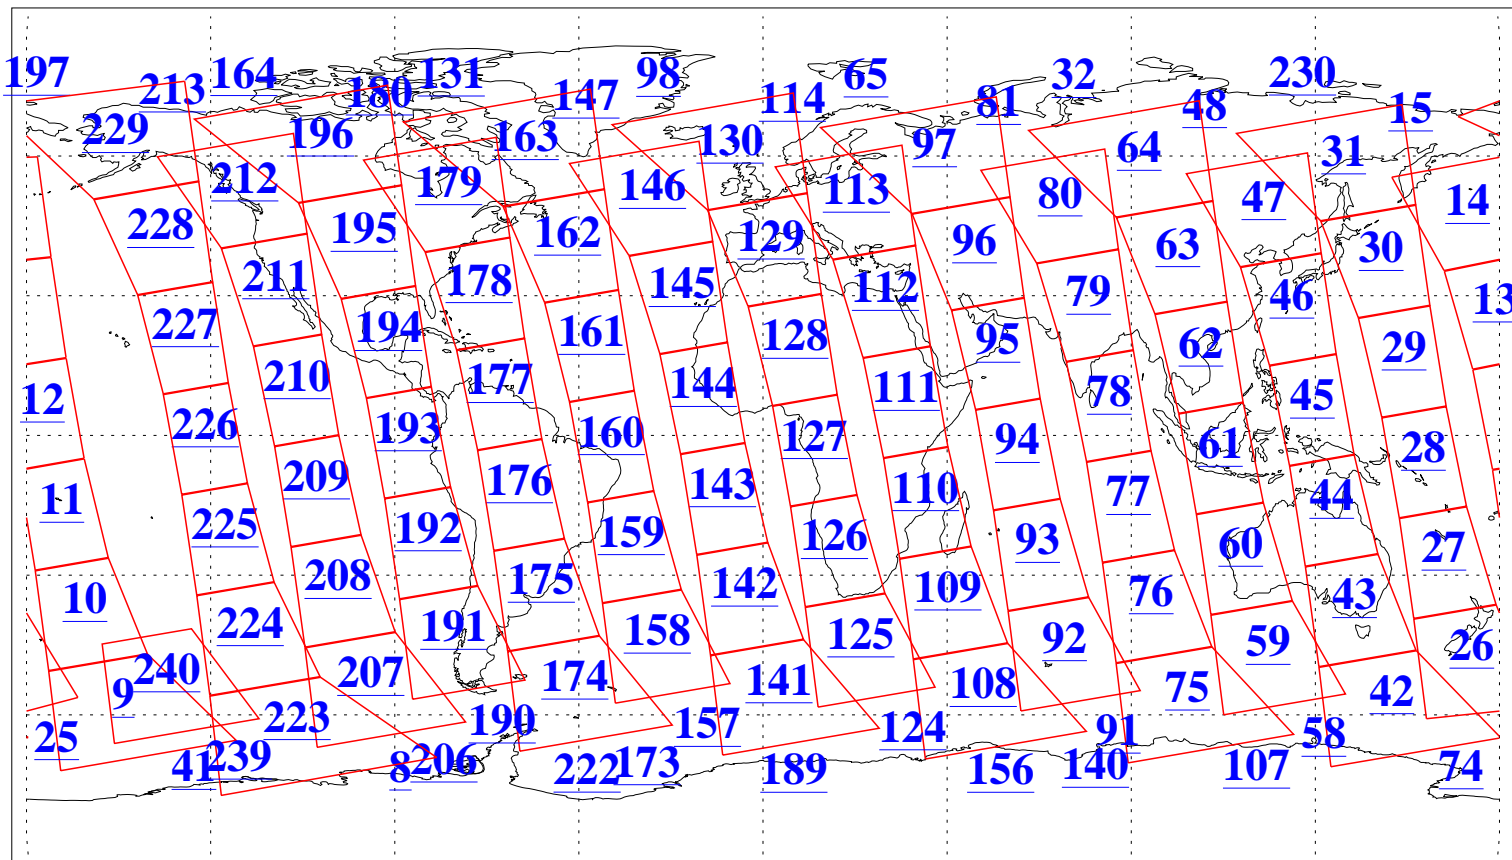

L1B Availability
AMSU Granules: 240
HSB Granules: 0
AIRS Granules: 240

17 Mar 2004
DoY 77
Aqua Day 683
Granules: 1 to 120

Granules: 121 to 240

Legend: AMSU Available, HSB Available, AIRS Available

L1B Availability
AMSU Granules: 240
HSB Granules: 0
AIRS Granules: 240

17 Mar 2004
DoY 77
Aqua Day 683

Ascending Granules

Descending Granules

Legend: AMSU Available, HSB Available, AIRS Available

L1B Availability
 AMSU Granules: 240
 HSB Granules: 0
 AIRS Granules: 240

17 Mar 2004
 DoY 77
 Aqua Day 683

Northern Hemisphere Granules

Southern Hemisphere Granules

Legend: AMSU Available, HSB Available, AIRS Available