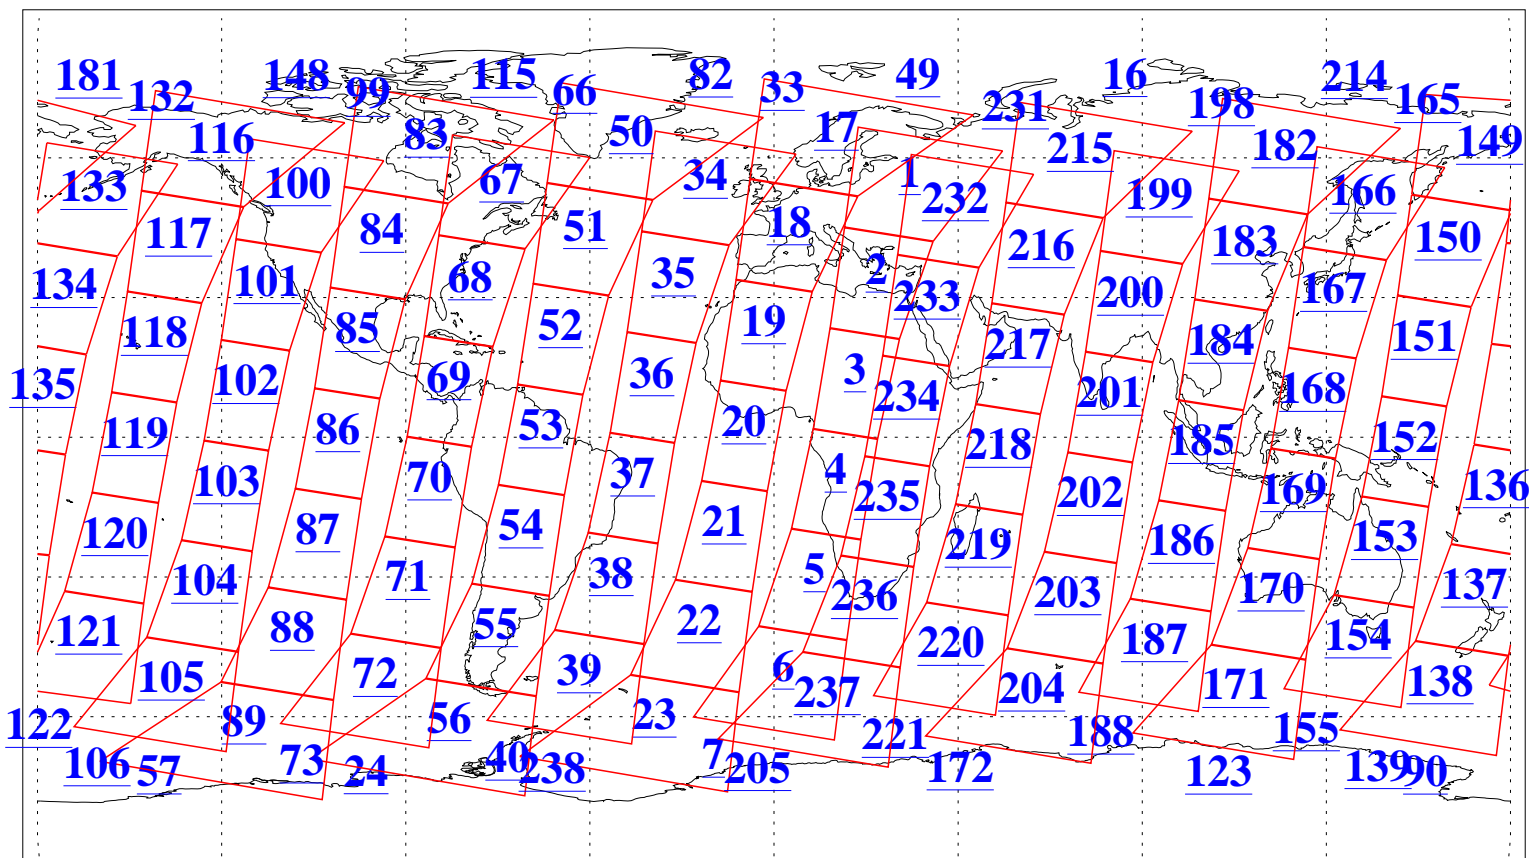

L1B Availability
AMSU Granules: 240
HSB Granules: 0
AIRS Granules: 240

17 Mar 2004
DoY 77
Aqua Day 683
Granules: 1 to 120

Granules: 121 to 240

Legend: AMSU Available, HSB Available, AIRS Available

L1B Availability
AMSU Granules: 240
HSB Granules: 0
AIRS Granules: 240

17 Mar 2004
DoY 77
Aqua Day 683

Ascending Granules

Descending Granules

Legend: AMSU Available, HSB Available, AIRS Available

L1B Availability
 AMSU Granules: 240
 HSB Granules: 0
 AIRS Granules: 240

17 Mar 2004
 DoY 77
 Aqua Day 683

Northern Hemisphere Granules

Southern Hemisphere Granules

Legend: AMSU Available, HSB Available, AIRS Available