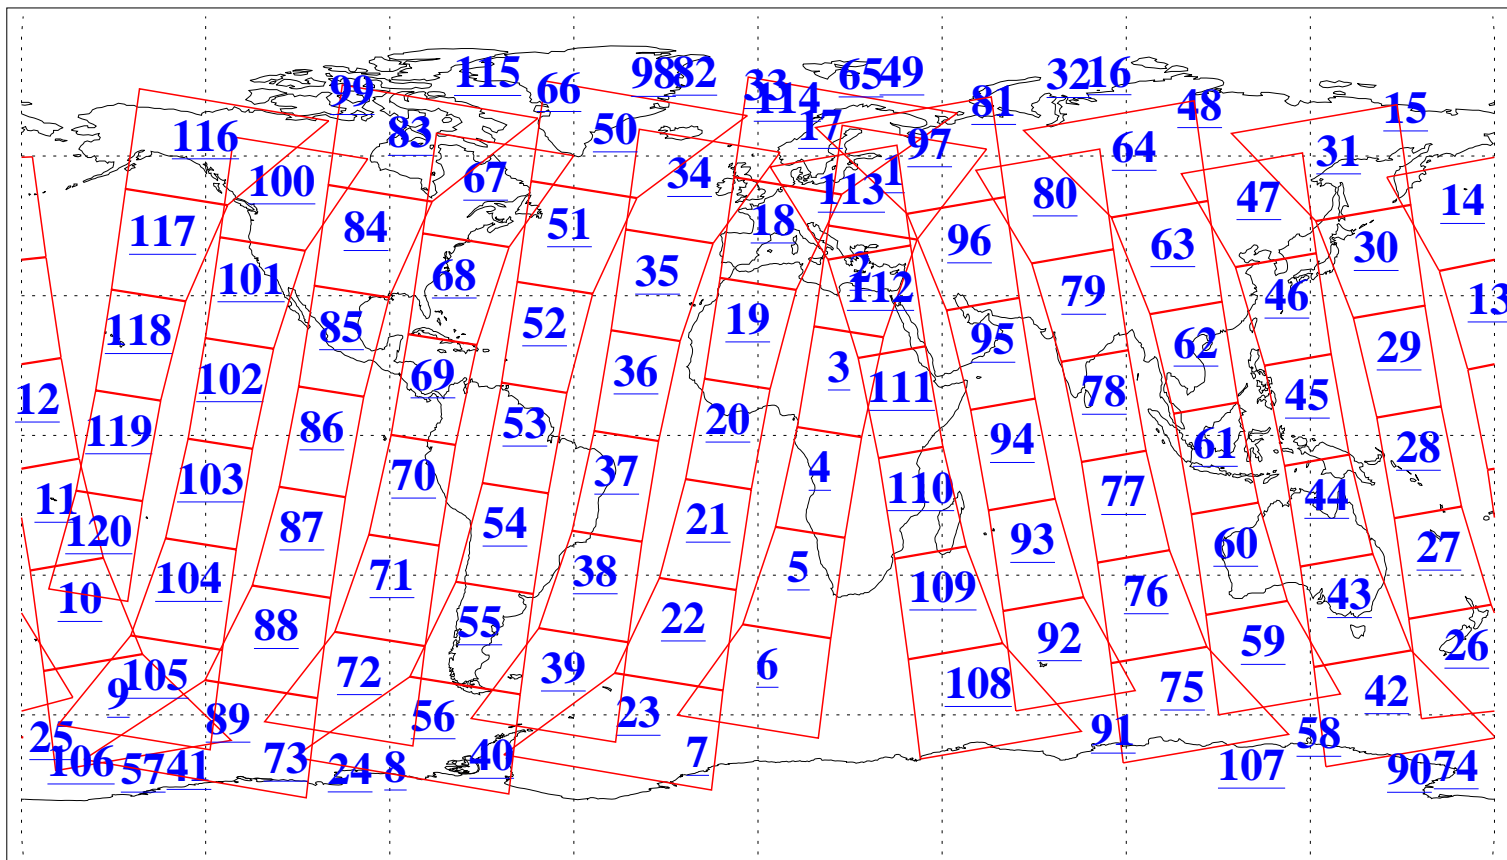

L1B Availability
AMSU Granules: 240
HSB Granules: 0
AIRS Granules: 240

17 Mar 2004
DoY 77
Aqua Day 683
Granules: 1 to 120

Granules: 121 to 240

Legend: AMSU Available, HSB Available, AIRS Available

L1B Availability
AMSU Granules: 240
HSB Granules: 0
AIRS Granules: 240

17 Mar 2004
DoY 77
Aqua Day 683

Ascending Granules

Descending Granules

Legend: AMSU Available, HSB Available, AIRS Available

L1B Availability
 AMSU Granules: 240
 HSB Granules: 0
 AIRS Granules: 240

17 Mar 2004
 DoY 77
 Aqua Day 683

Northern Hemisphere Granules

Southern Hemisphere Granules

Legend: AMSU Available, HSB Available, AIRS Available