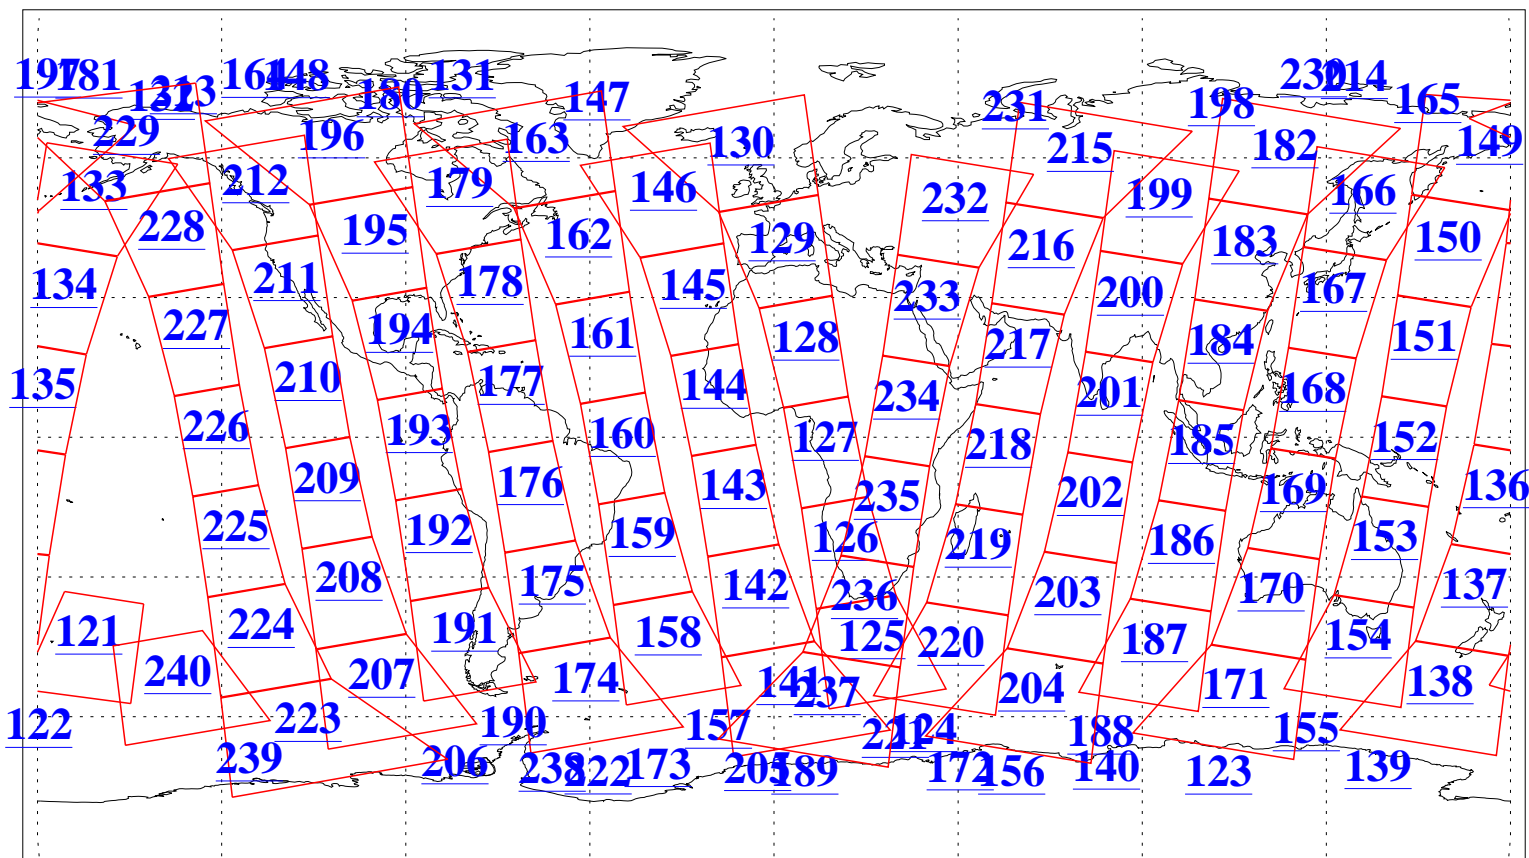

L1B Availability
AMSU Granules: 240
HSB Granules: 0
AIRS Granules: 240

17 Mar 2004
DoY 77
Aqua Day 683
Granules: 1 to 120

Granules: 121 to 240

Legend: AMSU Available, HSB Available, AIRS Available

L1B Availability
AMSU Granules: 240
HSB Granules: 0
AIRS Granules: 240

17 Mar 2004
DoY 77
Aqua Day 683

Ascending Granules

Descending Granules

Legend: AMSU Available, HSB Available, AIRS Available

L1B Availability
 AMSU Granules: 240
 HSB Granules: 0
 AIRS Granules: 240

17 Mar 2004
 DoY 77
 Aqua Day 683