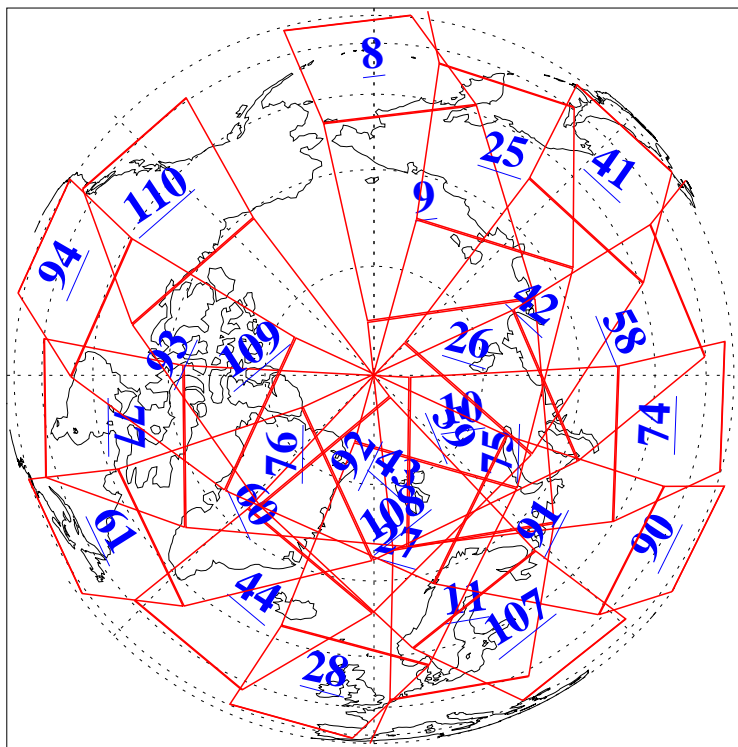

L1B Availability
AMSU Granules: 240
HSB Granules: 0
AIRS Granules: 240

7 Mar 2004
DoY 67
Aqua Day 673
Granules: 1 to 120

Granules: 121 to 240

Legend: AMSU Available, HSB Available, AIRS Available

L1B Availability
AMSU Granules: 240
HSB Granules: 0
AIRS Granules: 240

7 Mar 2004
DoY 67
Aqua Day 673

Ascending Granules

Descending Granules

Legend: AMSU Available, HSB Available, AIRS Available

L1B Availability
 AMSU Granules: 240
 HSB Granules: 0
 AIRS Granules: 240

7 Mar 2004
 DoY 67
 Aqua Day 673

Northern Hemisphere Granules

Southern Hemisphere Granules

Legend: AMSU Available, HSB Available, AIRS Available