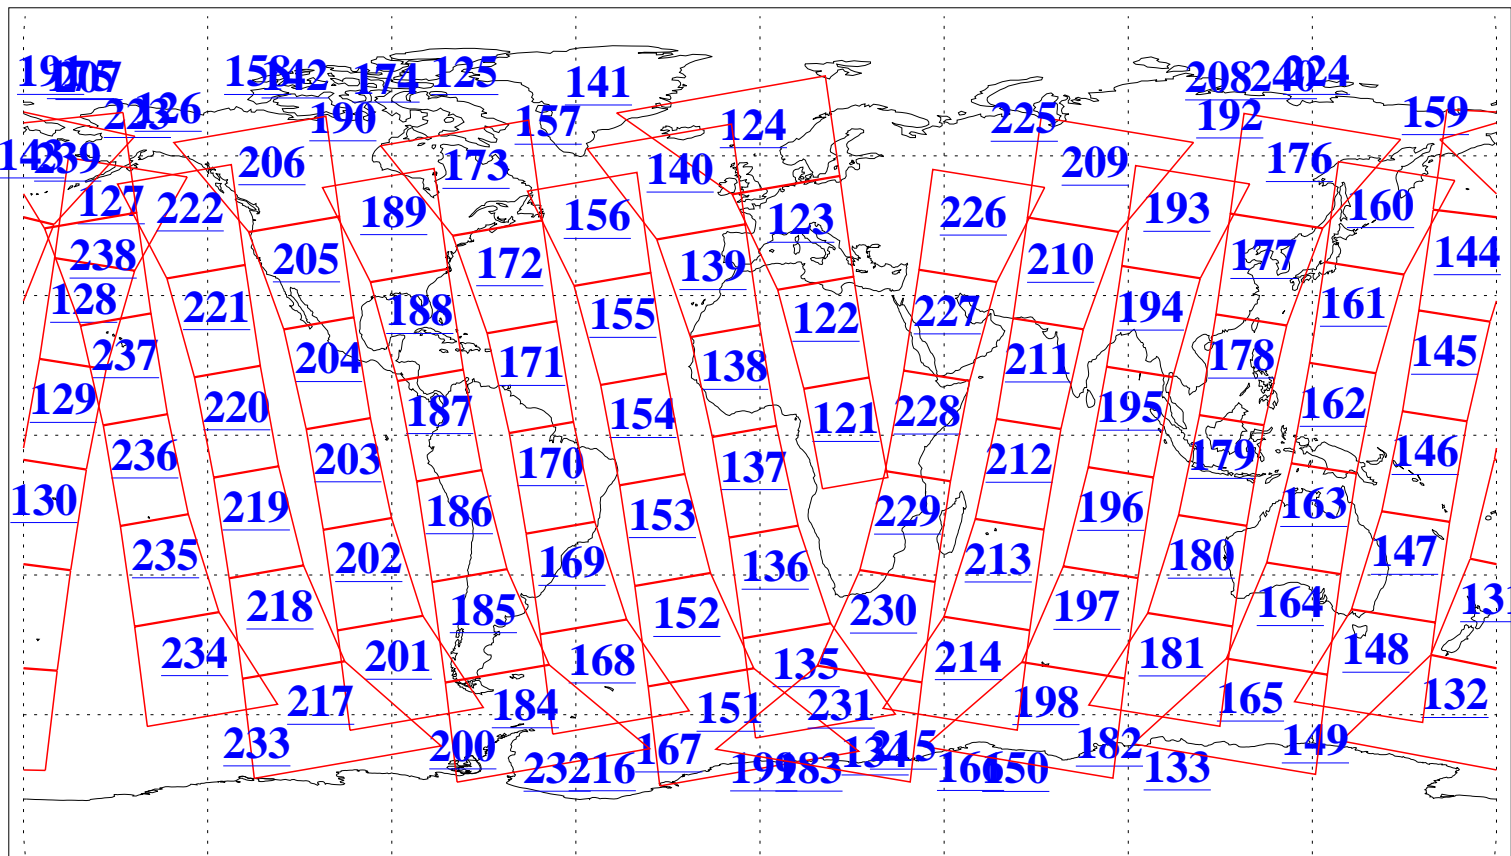

L1B Availability
AMSU Granules: 240
HSB Granules: 0
AIRS Granules: 240

7 Mar 2004
DoY 67
Aqua Day 673
Granules: 1 to 120

Granules: 121 to 240

Legend: AMSU Available, HSB Available, AIRS Available

L1B Availability
AMSU Granules: 240
HSB Granules: 0
AIRS Granules: 240

7 Mar 2004
DoY 67
Aqua Day 673

Ascending Granules

Descending Granules

Legend: AMSU Available, HSB Available, AIRS Available

L1B Availability
 AMSU Granules: 240
 HSB Granules: 0
 AIRS Granules: 240

7 Mar 2004
 DoY 67
 Aqua Day 673

Northern Hemisphere Granules

Southern Hemisphere Granules

Legend: AMSU Available, HSB Available, AIRS Available