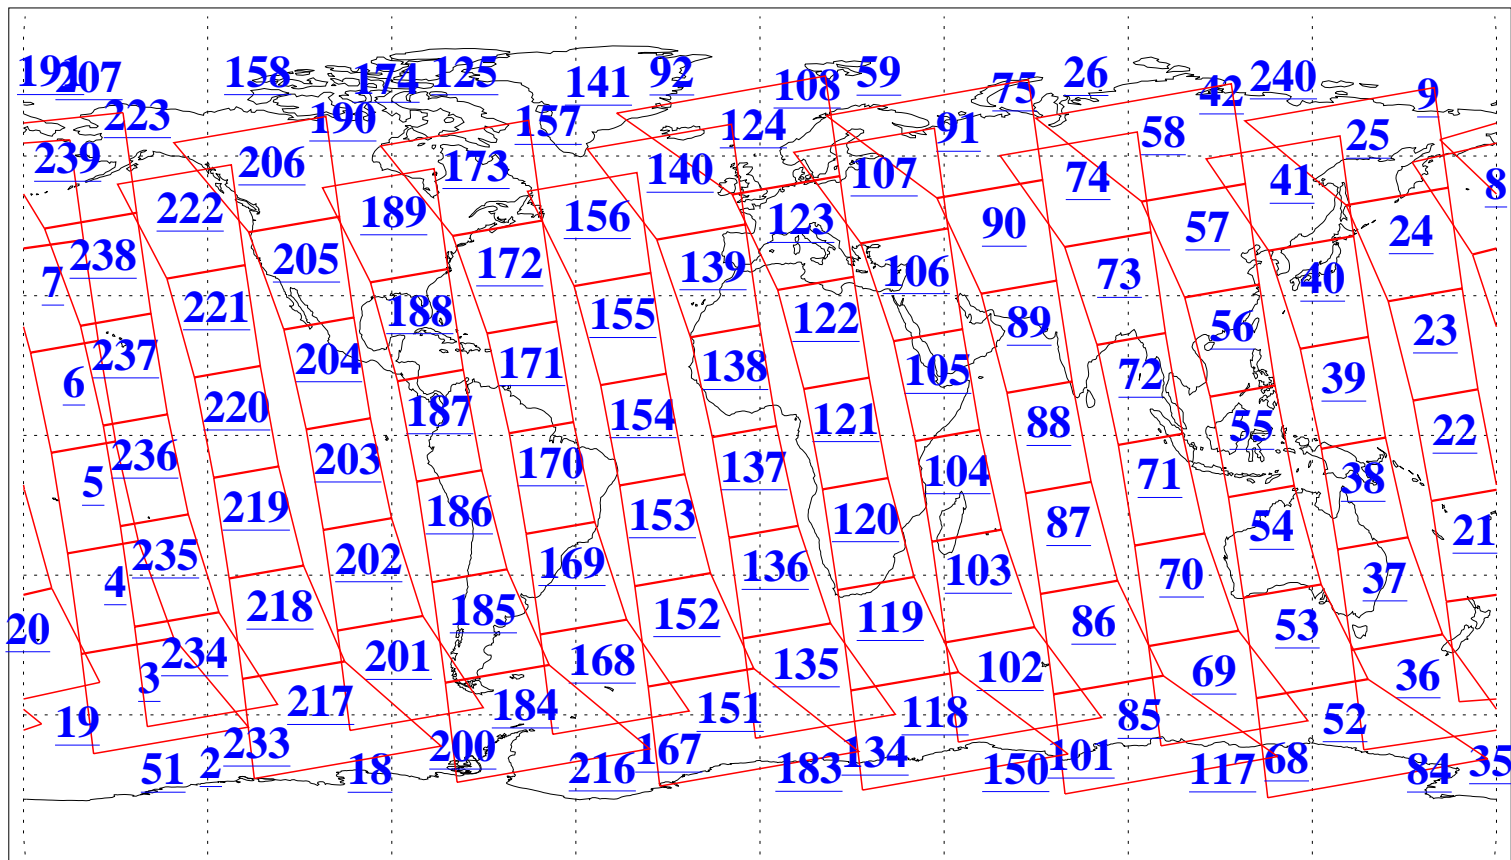

L1B Availability
AMSU Granules: 240
HSB Granules: 0
AIRS Granules: 240

7 Mar 2004
DoY 67
Aqua Day 673
Granules: 1 to 120

Granules: 121 to 240

Legend: AMSU Available, HSB Available, AIRS Available

L1B Availability
AMSU Granules: 240
HSB Granules: 0
AIRS Granules: 240

7 Mar 2004
DoY 67
Aqua Day 673

Ascending Granules

Descending Granules

Legend: AMSU Available, HSB Available, AIRS Available

L1B Availability
 AMSU Granules: 240
 HSB Granules: 0
 AIRS Granules: 240

7 Mar 2004
 DoY 67
 Aqua Day 673

Northern Hemisphere Granules

Southern Hemisphere Granules

Legend: AMSU Available, HSB Available, AIRS Available