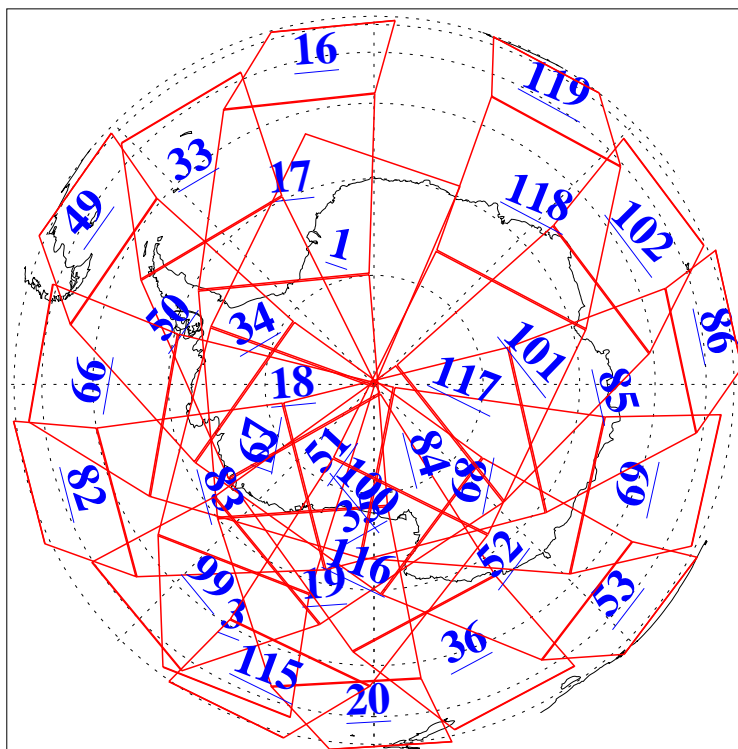

L1B Availability
AMSU Granules: 240
HSB Granules: 0
AIRS Granules: 240

7 Mar 2004
DoY 67
Aqua Day 673
Granules: 1 to 120

Granules: 121 to 240

Legend: AMSU Available, HSB Available, AIRS Available

L1B Availability
AMSU Granules: 240
HSB Granules: 0
AIRS Granules: 240

7 Mar 2004
DoY 67
Aqua Day 673

Ascending Granules

Descending Granules

Legend: AMSU Available, HSB Available, AIRS Available

L1B Availability
 AMSU Granules: 240
 HSB Granules: 0
 AIRS Granules: 240

7 Mar 2004
 DoY 67
 Aqua Day 673

Northern Hemisphere Granules

Southern Hemisphere Granules

Legend: AMSU Available, HSB Available, AIRS Available