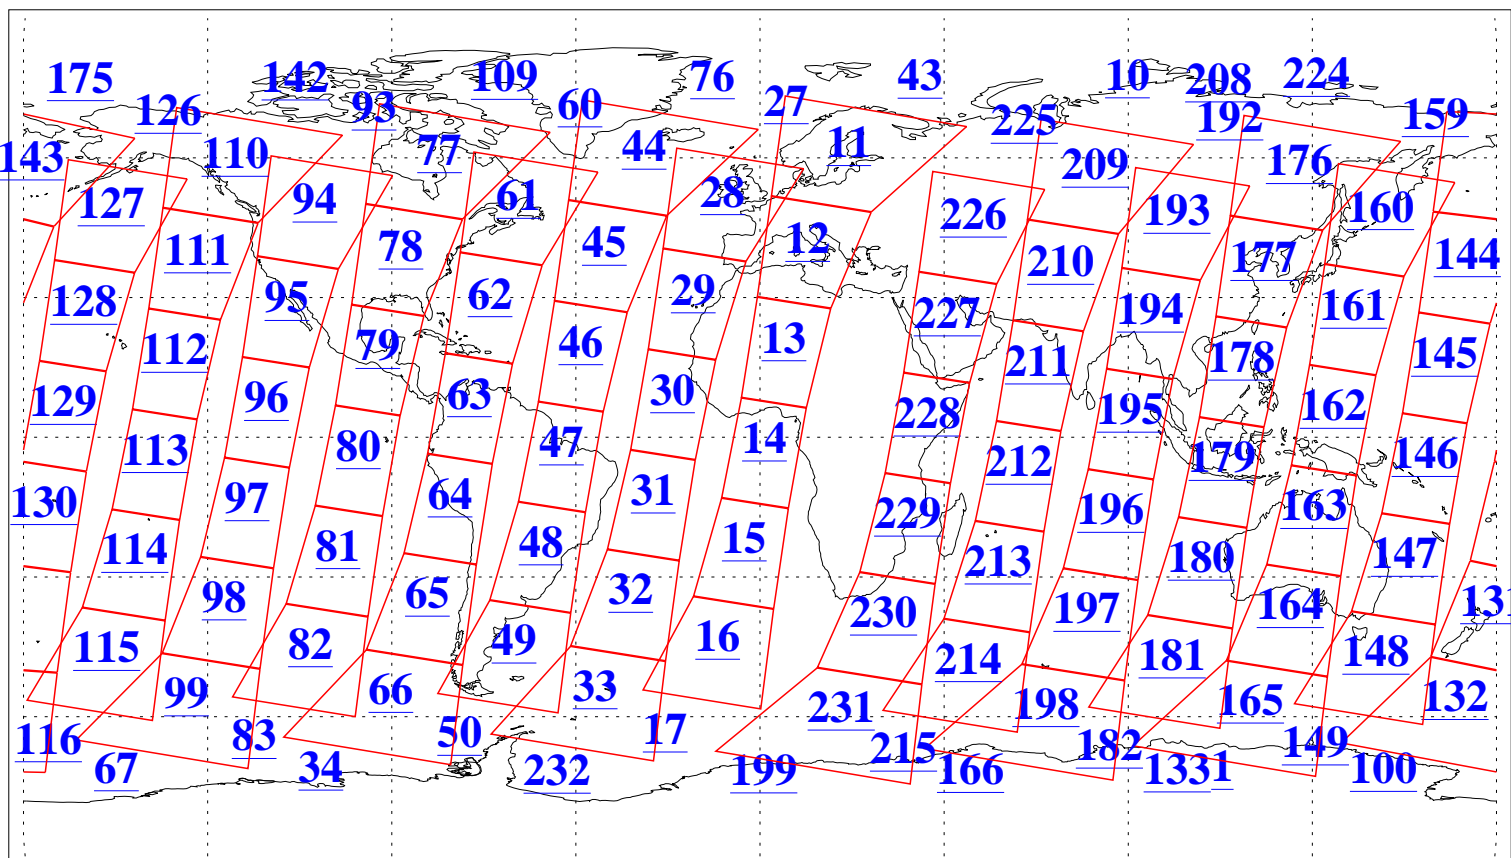

L1B Availability
AMSU Granules: 240
HSB Granules: 0
AIRS Granules: 240

7 Mar 2004
DoY 67
Aqua Day 673
Granules: 1 to 120

Granules: 121 to 240

Legend: AMSU Available, HSB Available, AIRS Available

L1B Availability
AMSU Granules: 240
HSB Granules: 0
AIRS Granules: 240

7 Mar 2004
DoY 67
Aqua Day 673

Ascending Granules

Descending Granules

Legend: AMSU Available, HSB Available, AIRS Available

L1B Availability
 AMSU Granules: 240
 HSB Granules: 0
 AIRS Granules: 240

7 Mar 2004
 DoY 67
 Aqua Day 673

Northern Hemisphere Granules

Southern Hemisphere Granules

Legend: AMSU Available, HSB Available, AIRS Available