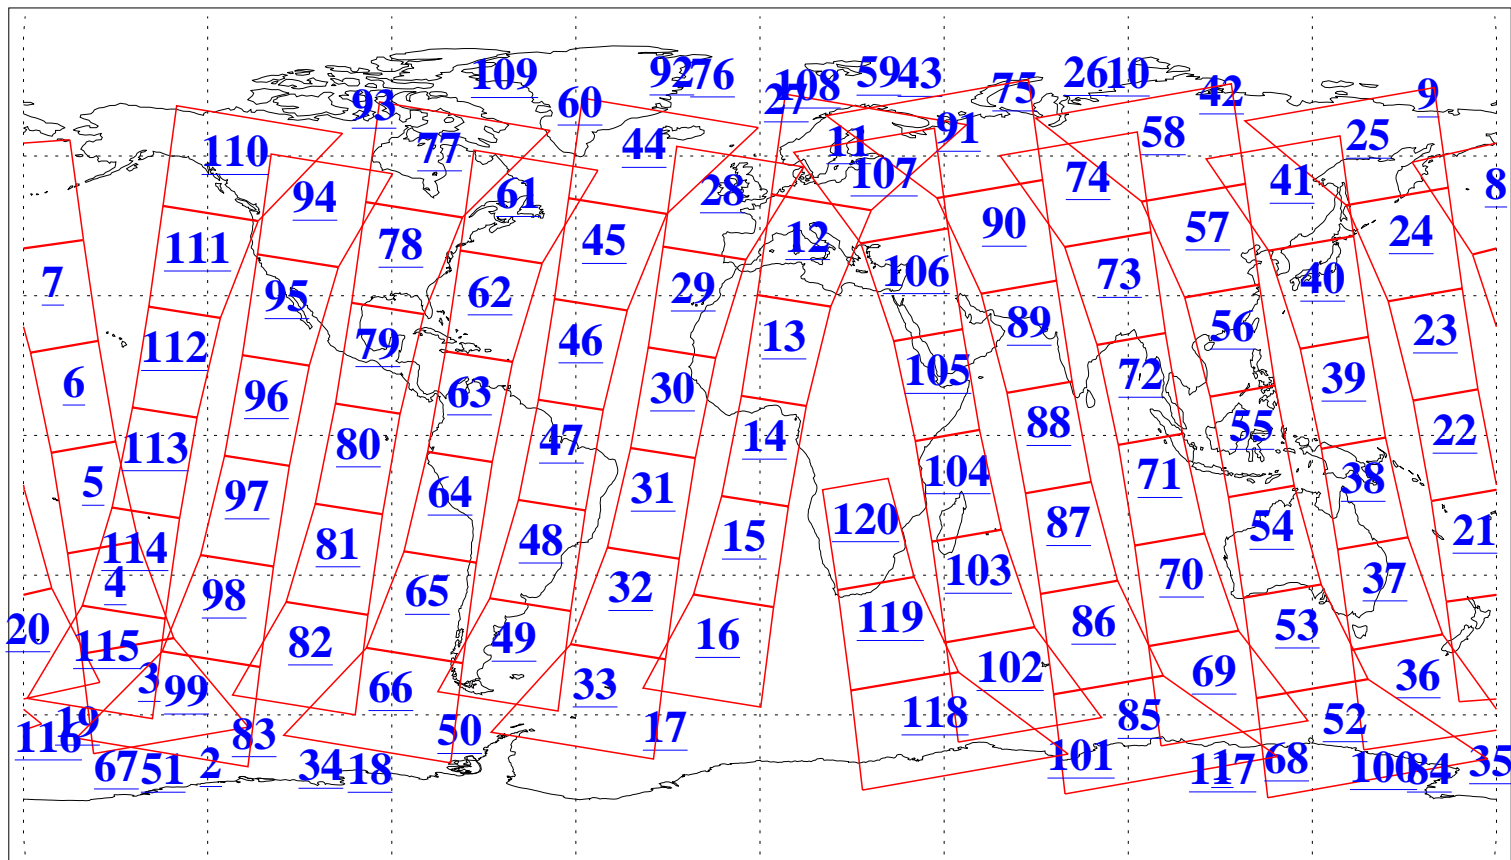

L1B Availability
AMSU Granules: 240
HSB Granules: 0
AIRS Granules: 240

7 Mar 2004
DoY 67
Aqua Day 673
Granules: 1 to 120

Granules: 121 to 240

Legend: AMSU Available, HSB Available, AIRS Available

L1B Availability
AMSU Granules: 240
HSB Granules: 0
AIRS Granules: 240

7 Mar 2004
DoY 67
Aqua Day 673

Ascending Granules

Descending Granules

Legend: AMSU Available, HSB Available, AIRS Available

L1B Availability
 AMSU Granules: 240
 HSB Granules: 0
 AIRS Granules: 240

7 Mar 2004
 DoY 67
 Aqua Day 673

Northern Hemisphere Granules

Southern Hemisphere Granules

Legend: AMSU Available, HSB Available, AIRS Available