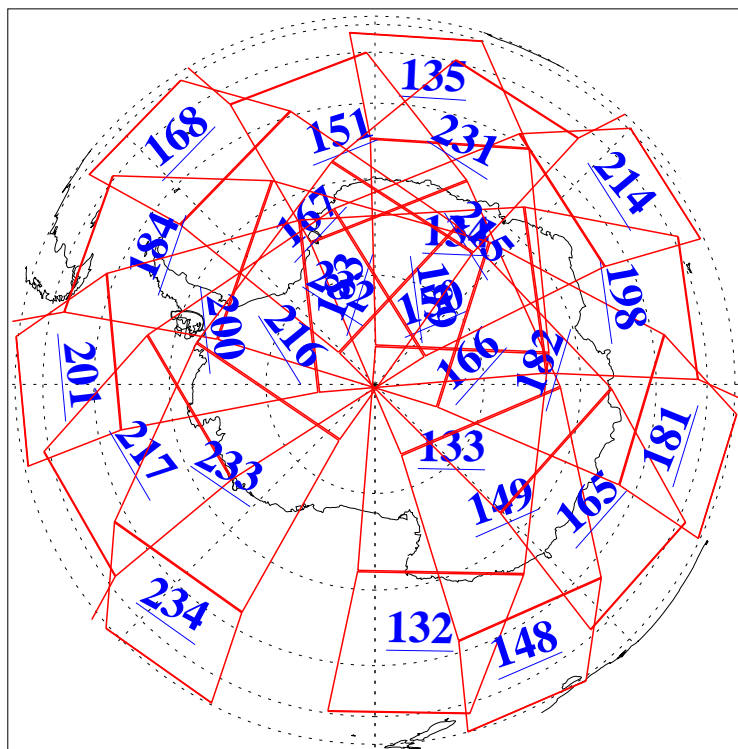

L1B Availability
AMSU Granules: 240
HSB Granules: 0
AIRS Granules: 240

7 Mar 2004
DoY 67
Aqua Day 673
Granules: 1 to 120

Granules: 121 to 240

Legend: AMSU Available, HSB Available, AIRS Available

L1B Availability
AMSU Granules: 240
HSB Granules: 0
AIRS Granules: 240

7 Mar 2004
DoY 67
Aqua Day 673

Ascending Granules

Descending Granules

Legend: AMSU Available, HSB Available, AIRS Available

L1B Availability
 AMSU Granules: 240
 HSB Granules: 0
 AIRS Granules: 240

7 Mar 2004
 DoY 67
 Aqua Day 673

Northern Hemisphere Granules

Southern Hemisphere Granules

Legend: AMSU Available, HSB Available, AIRS Available