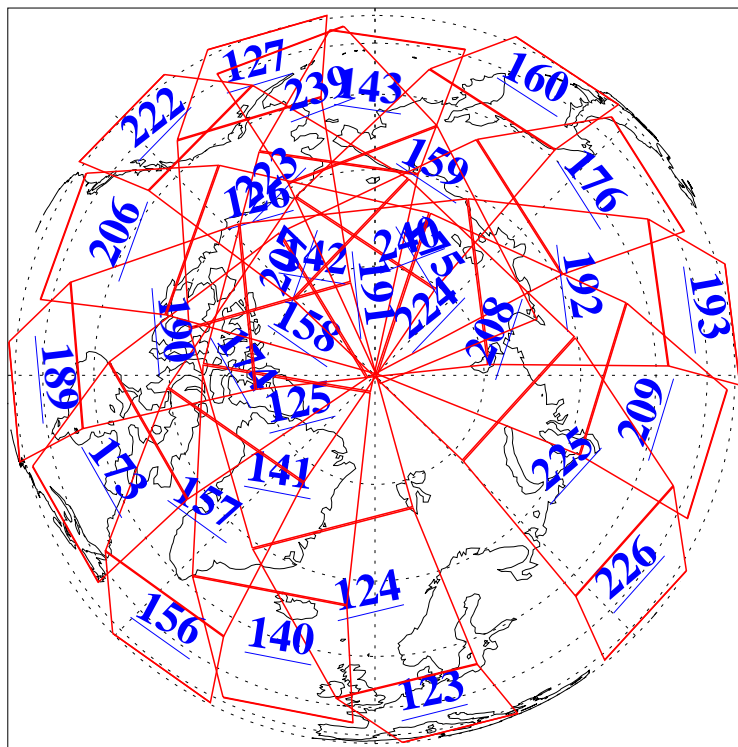

L1B Availability
AMSU Granules: 240
HSB Granules: 0
AIRS Granules: 240

7 Mar 2004
DoY 67
Aqua Day 673
Granules: 1 to 120

Granules: 121 to 240

Legend: AMSU Available, HSB Available, AIRS Available

L1B Availability
AMSU Granules: 240
HSB Granules: 0
AIRS Granules: 240

7 Mar 2004
DoY 67
Aqua Day 673

Ascending Granules

Descending Granules

Legend: AMSU Available, HSB Available, AIRS Available

L1B Availability
 AMSU Granules: 240
 HSB Granules: 0
 AIRS Granules: 240

7 Mar 2004
 DoY 67
 Aqua Day 673

Northern Hemisphere Granules

Southern Hemisphere Granules

Legend: AMSU Available, HSB Available, AIRS Available