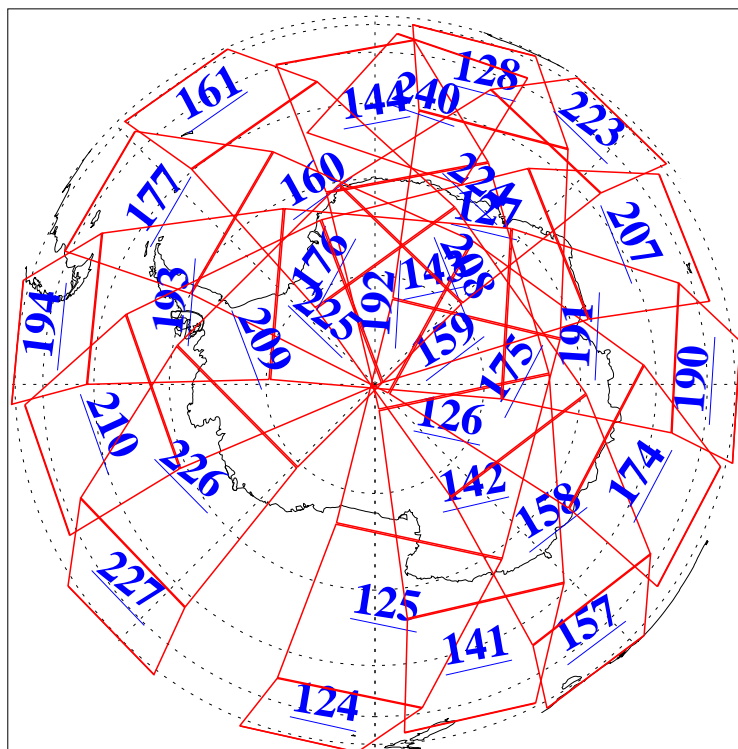

L1B Availability
AMSU Granules: 240
HSB Granules: 0
AIRS Granules: 240

6 Mar 2004
DoY 66
Aqua Day 672
Granules: 1 to 120

Granules: 121 to 240

Legend: AMSU Available, HSB Available, AIRS Available

L1B Availability
AMSU Granules: 240
HSB Granules: 0
AIRS Granules: 240

6 Mar 2004
DoY 66
Aqua Day 672

Ascending Granules

Descending Granules

Legend: AMSU Available, HSB Available, AIRS Available

L1B Availability
 AMSU Granules: 240
 HSB Granules: 0
 AIRS Granules: 240

6 Mar 2004
 DoY 66
 Aqua Day 672

Northern Hemisphere Granules

Southern Hemisphere Granules

Legend: AMSU Available, HSB Available, AIRS Available