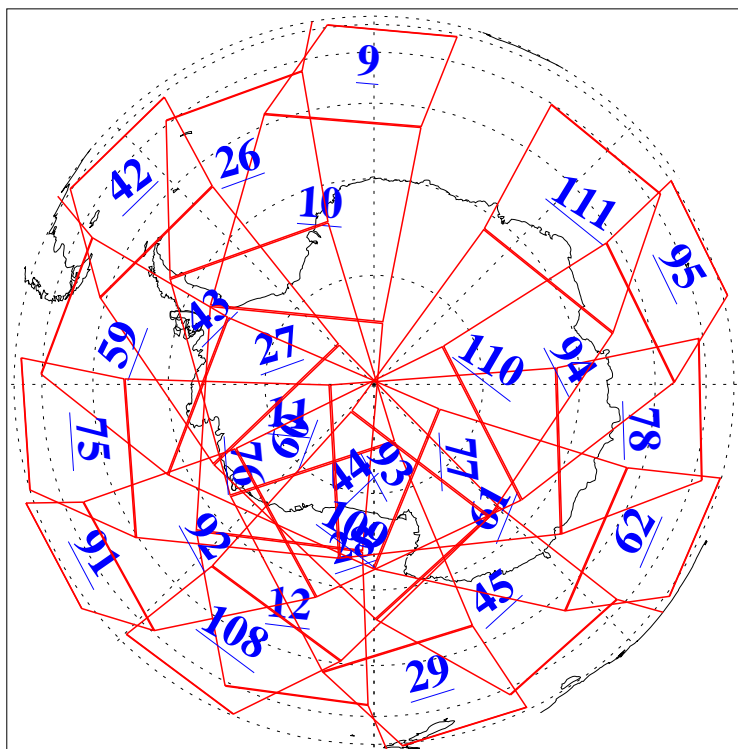

L1B Availability
AMSU Granules: 240
HSB Granules: 0
AIRS Granules: 240

6 Mar 2004
DoY 66
Aqua Day 672
Granules: 1 to 120

Granules: 121 to 240

Legend: AMSU Available, HSB Available, AIRS Available

L1B Availability
AMSU Granules: 240
HSB Granules: 0
AIRS Granules: 240

6 Mar 2004
DoY 66
Aqua Day 672

Ascending Granules

Descending Granules

Legend: AMSU Available, HSB Available, AIRS Available

L1B Availability
 AMSU Granules: 240
 HSB Granules: 0
 AIRS Granules: 240

6 Mar 2004
 DoY 66
 Aqua Day 672

Northern Hemisphere Granules

Southern Hemisphere Granules

Legend: AMSU Available, HSB Available, AIRS Available