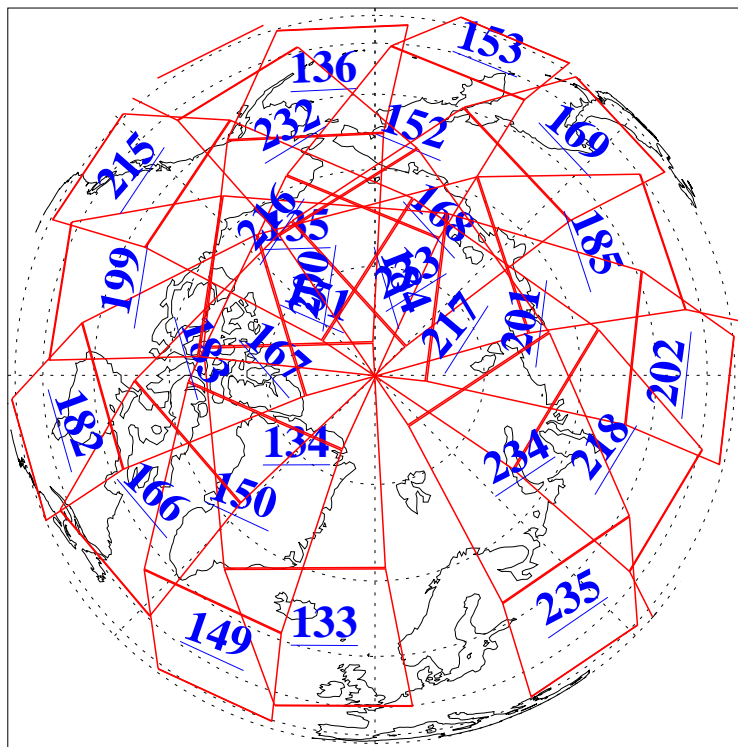

L1B Availability
AMSU Granules: 240
HSB Granules: 0
AIRS Granules: 240

6 Mar 2004
DoY 66
Aqua Day 672
Granules: 1 to 120

Granules: 121 to 240

Legend: AMSU Available, HSB Available, AIRS Available

L1B Availability
AMSU Granules: 240
HSB Granules: 0
AIRS Granules: 240

6 Mar 2004
DoY 66
Aqua Day 672

Ascending Granules

Descending Granules

Legend: AMSU Available, HSB Available, AIRS Available

L1B Availability
 AMSU Granules: 240
 HSB Granules: 0
 AIRS Granules: 240

6 Mar 2004
 DoY 66
 Aqua Day 672

Northern Hemisphere Granules

Southern Hemisphere Granules

Legend: AMSU Available, HSB Available, AIRS Available