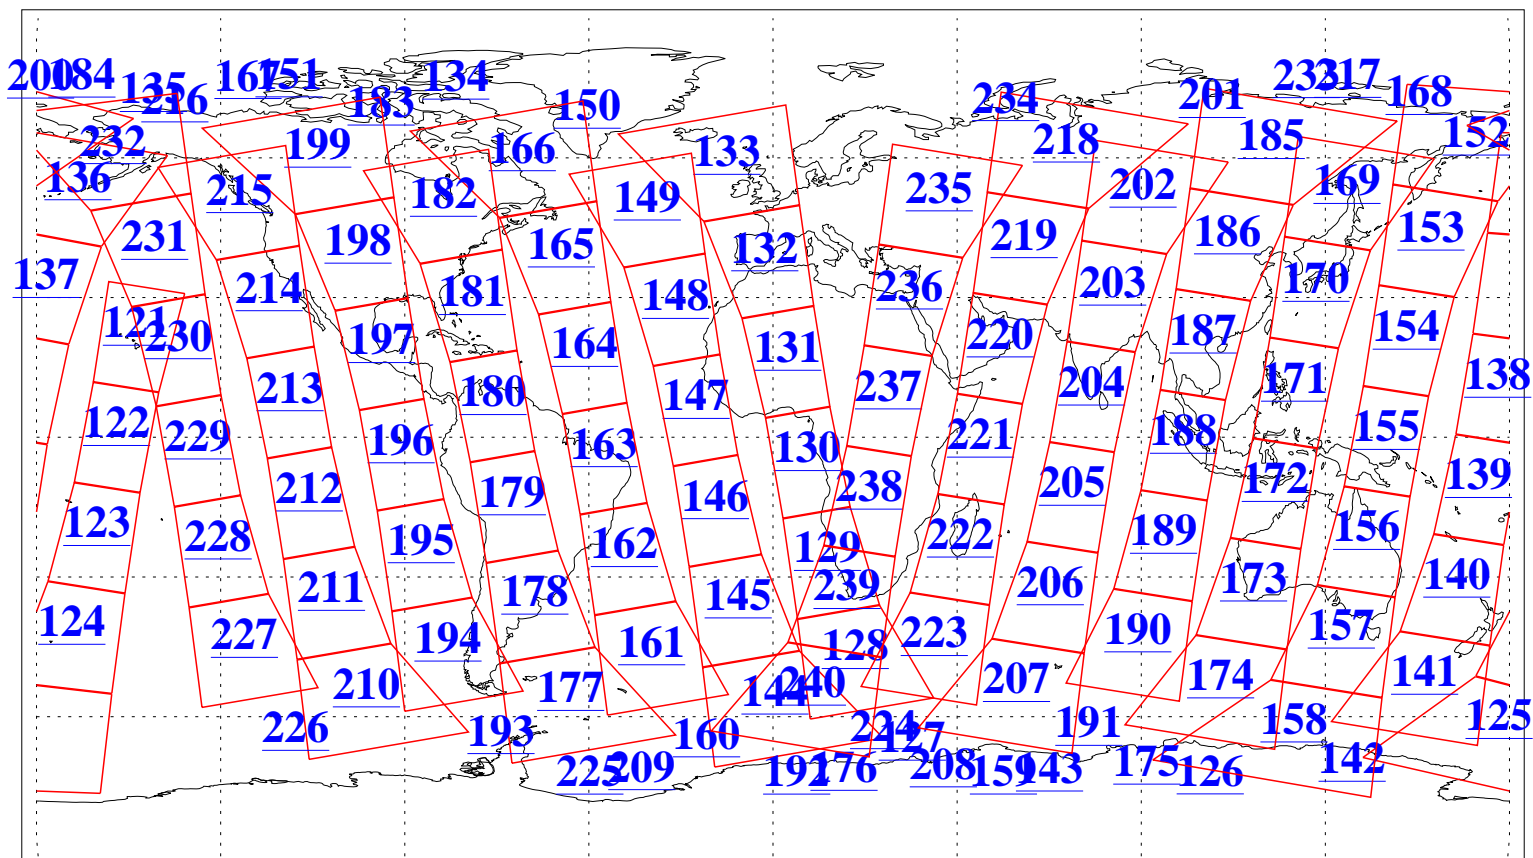

L1B Availability
AMSU Granules: 240
HSB Granules: 0
AIRS Granules: 240

6 Mar 2004
DoY 66
Aqua Day 672
Granules: 1 to 120

Granules: 121 to 240

Legend: AMSU Available, HSB Available, AIRS Available

L1B Availability
AMSU Granules: 240
HSB Granules: 0
AIRS Granules: 240

6 Mar 2004
DoY 66
Aqua Day 672

Ascending Granules

Descending Granules

Legend: AMSU Available, HSB Available, AIRS Available

L1B Availability
 AMSU Granules: 240
 HSB Granules: 0
 AIRS Granules: 240

6 Mar 2004
 DoY 66
 Aqua Day 672

Northern Hemisphere Granules

Southern Hemisphere Granules

Legend: AMSU Available, HSB Available, AIRS Available