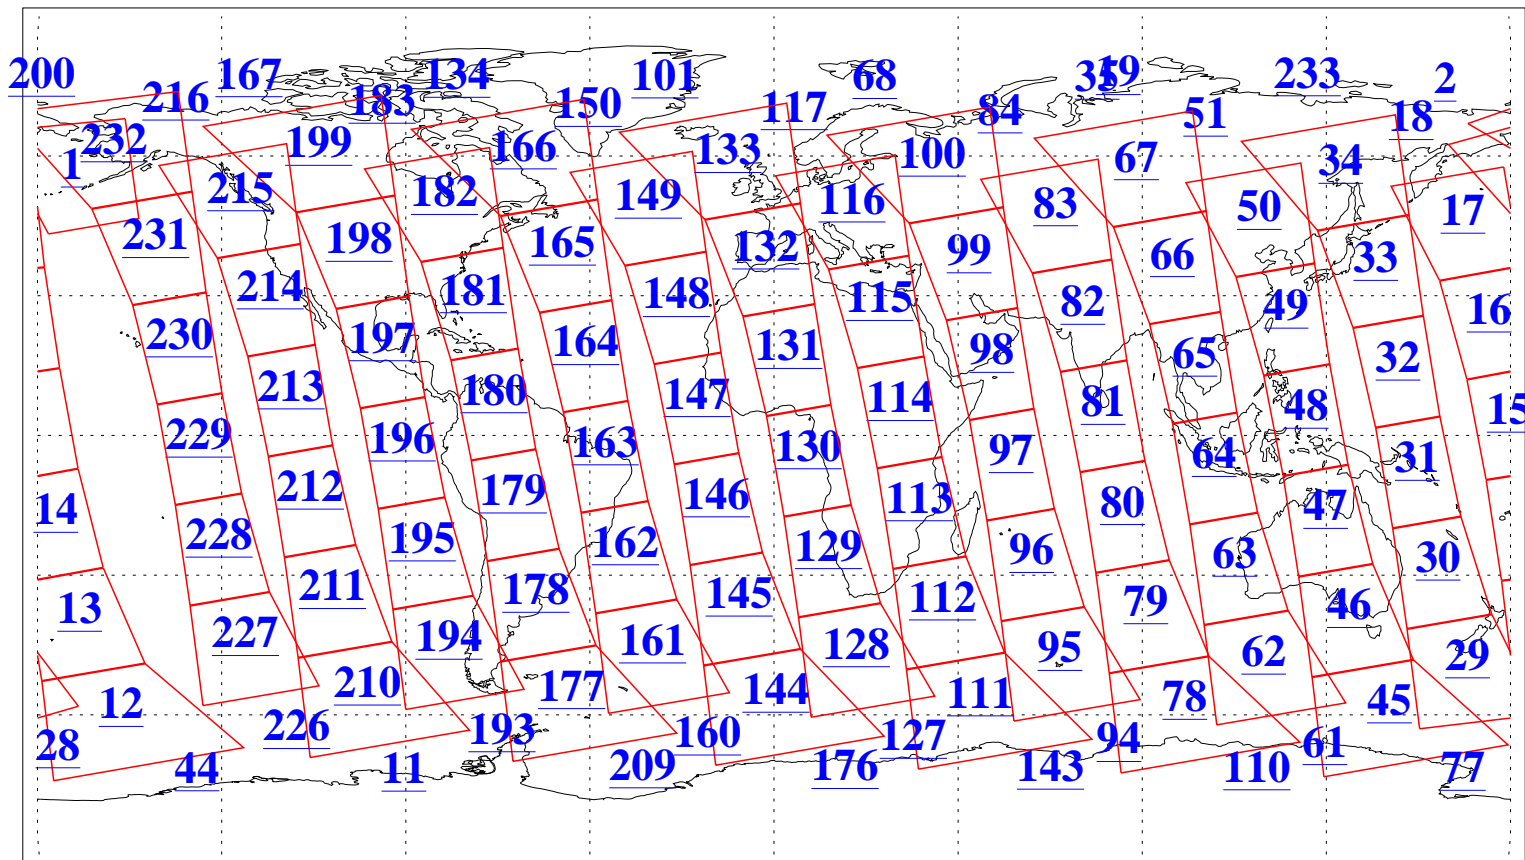

L1B Availability
AMSU Granules: 240
HSB Granules: 0
AIRS Granules: 240

6 Mar 2004
DoY 66
Aqua Day 672
Granules: 1 to 120

Granules: 121 to 240

Legend: AMSU Available, HSB Available, AIRS Available

L1B Availability
AMSU Granules: 240
HSB Granules: 0
AIRS Granules: 240

6 Mar 2004
DoY 66
Aqua Day 672

Ascending Granules

Descending Granules

Legend: AMSU Available, HSB Available, AIRS Available

L1B Availability
 AMSU Granules: 240
 HSB Granules: 0
 AIRS Granules: 240

6 Mar 2004
 DoY 66
 Aqua Day 672

Northern Hemisphere Granules

Southern Hemisphere Granules

Legend: AMSU Available, HSB Available, AIRS Available