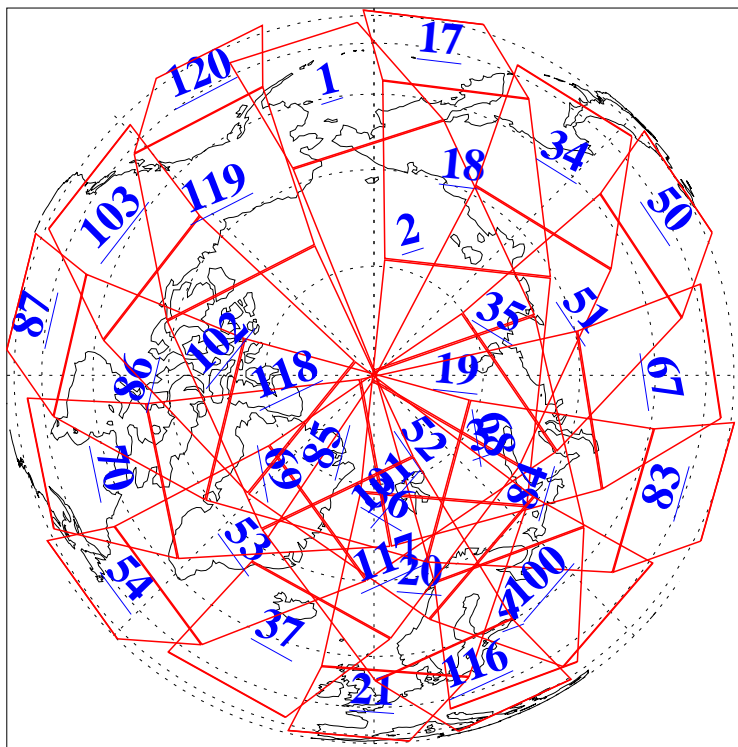

L1B Availability
AMSU Granules: 240
HSB Granules: 0
AIRS Granules: 240

6 Mar 2004
DoY 66
Aqua Day 672
Granules: 1 to 120

Granules: 121 to 240

Legend: AMSU Available, HSB Available, AIRS Available

L1B Availability
AMSU Granules: 240
HSB Granules: 0
AIRS Granules: 240

6 Mar 2004
DoY 66
Aqua Day 672

Ascending Granules

Descending Granules

Legend: AMSU Available, HSB Available, AIRS Available

L1B Availability
 AMSU Granules: 240
 HSB Granules: 0
 AIRS Granules: 240

6 Mar 2004
 DoY 66
 Aqua Day 672

Northern Hemisphere Granules

Southern Hemisphere Granules

Legend: AMSU Available, HSB Available, AIRS Available