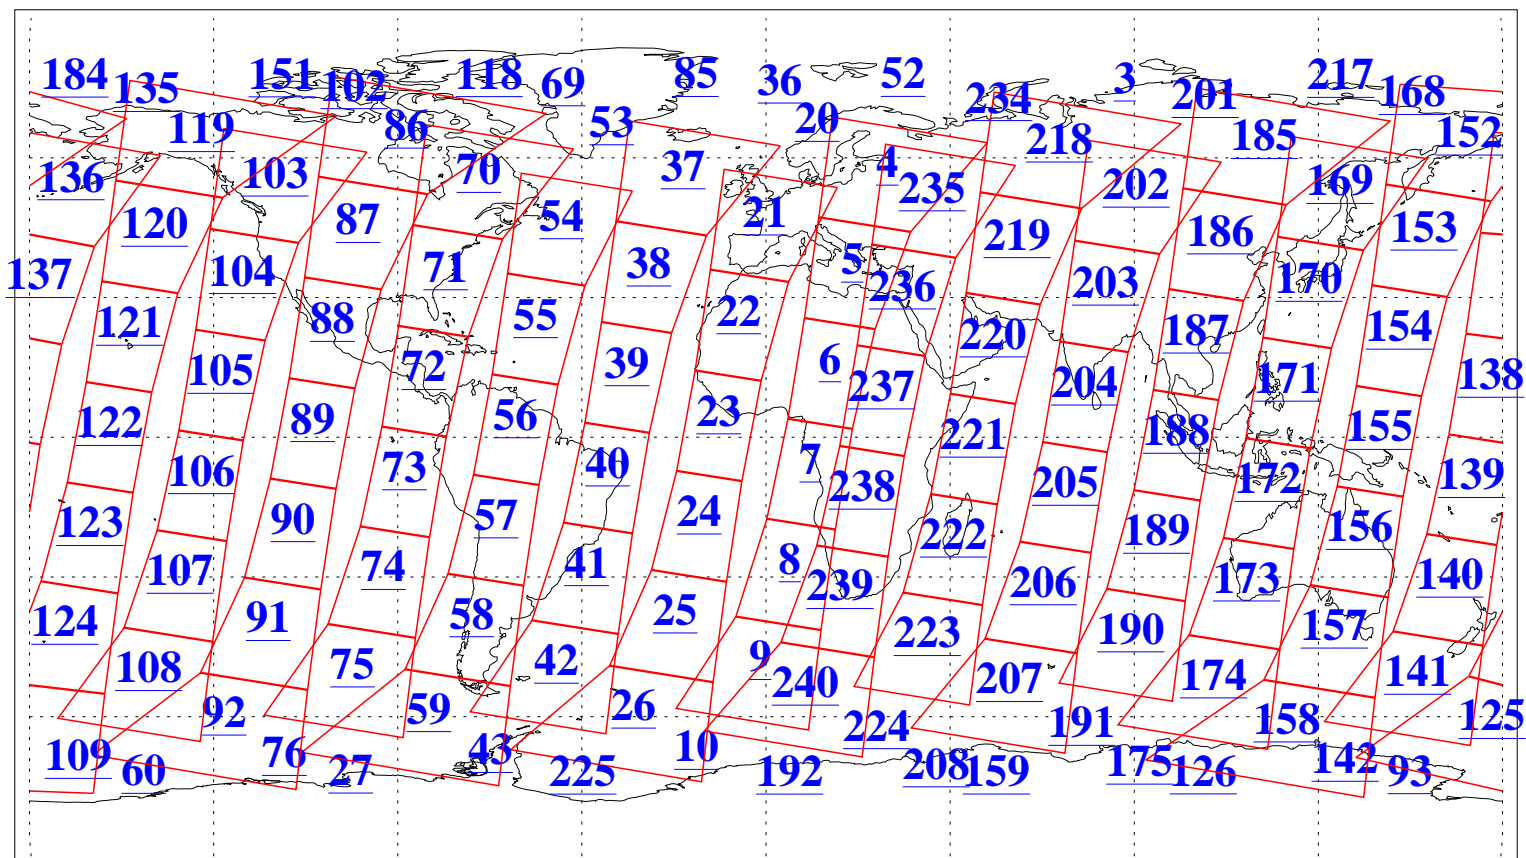

L1B Availability
AMSU Granules: 240
HSB Granules: 0
AIRS Granules: 240

6 Mar 2004
DoY 66
Aqua Day 672
Granules: 1 to 120

Granules: 121 to 240

Legend: AMSU Available, HSB Available, AIRS Available

L1B Availability
AMSU Granules: 240
HSB Granules: 0
AIRS Granules: 240

6 Mar 2004
DoY 66
Aqua Day 672

Ascending Granules

Descending Granules

Legend: AMSU Available, HSB Available, AIRS Available

L1B Availability
 AMSU Granules: 240
 HSB Granules: 0
 AIRS Granules: 240

6 Mar 2004
 DoY 66
 Aqua Day 672

Northern Hemisphere Granules

Southern Hemisphere Granules

Legend: AMSU Available, HSB Available, AIRS Available