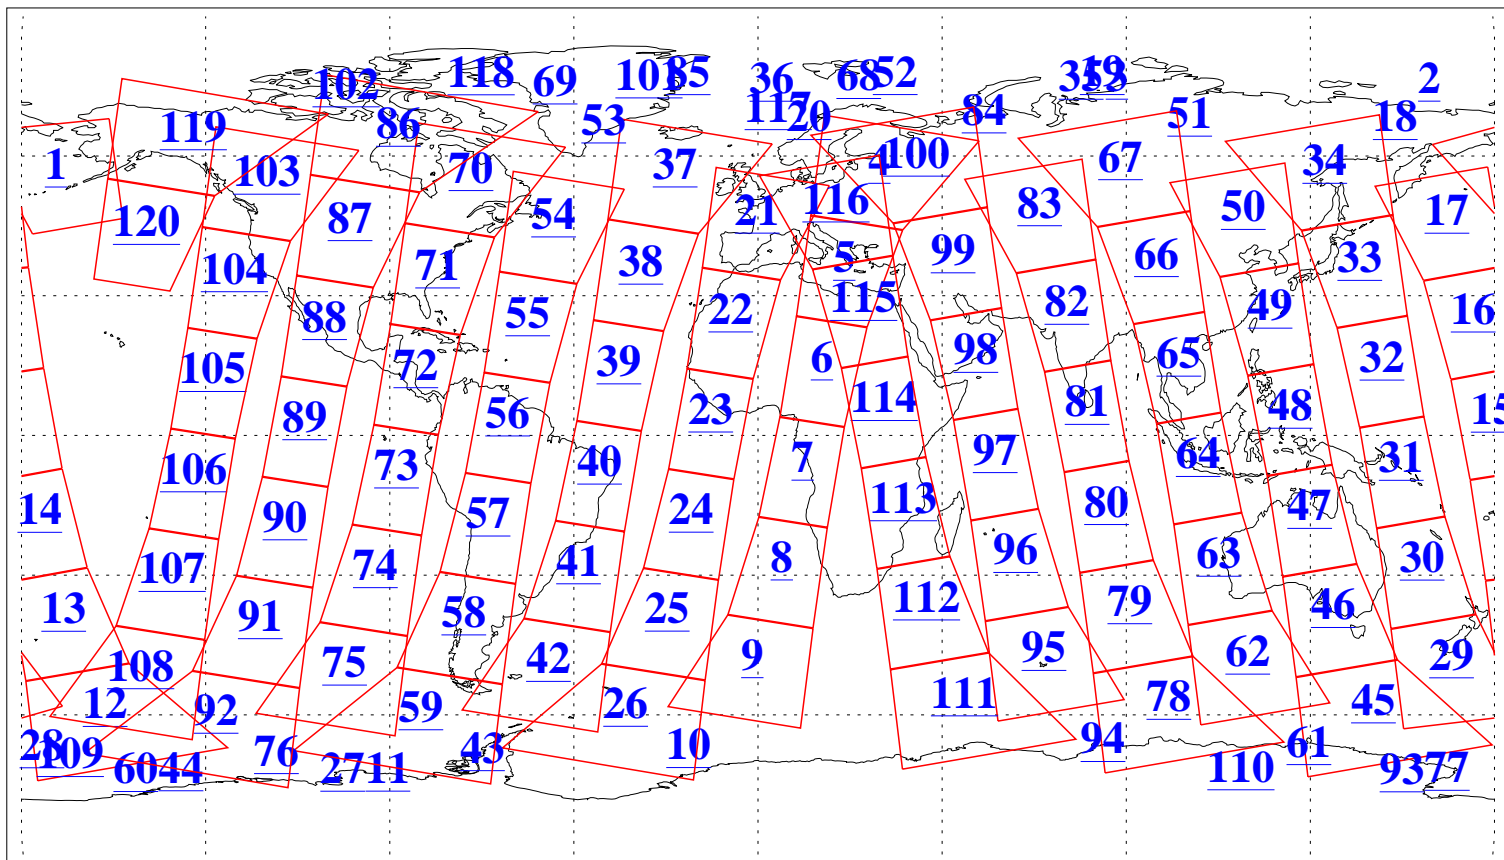

L1B Availability
AMSU Granules: 240
HSB Granules: 0
AIRS Granules: 240

6 Mar 2004
DoY 66
Aqua Day 672
Granules: 1 to 120

Granules: 121 to 240

Legend: AMSU Available, HSB Available, AIRS Available

L1B Availability
AMSU Granules: 240
HSB Granules: 0
AIRS Granules: 240

6 Mar 2004
DoY 66
Aqua Day 672

Ascending Granules

Descending Granules

Legend: AMSU Available, HSB Available, AIRS Available

L1B Availability
 AMSU Granules: 240
 HSB Granules: 0
 AIRS Granules: 240

6 Mar 2004
 DoY 66
 Aqua Day 672

Northern Hemisphere Granules

Southern Hemisphere Granules

Legend: AMSU Available, HSB Available, AIRS Available