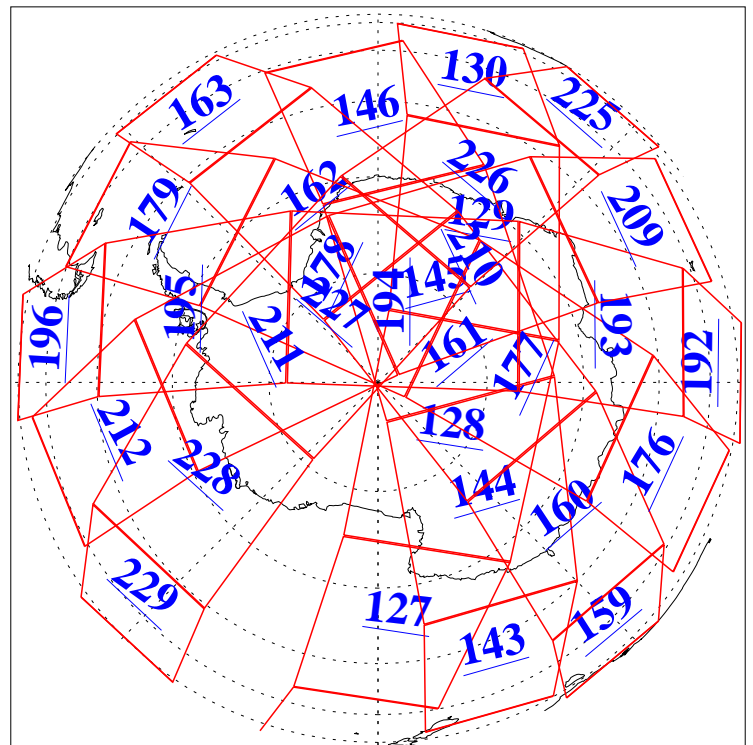

4 Mar 2004
DoY 64
Aqua Day 670

Ascending Granules

Descending Granules

Legend: AMSU Available, HSB Available, AIRS Available

L1B Availability
 AMSU Granules: 240
 HSB Granules: 0
 AIRS Granules: 240

4 Mar 2004
 DoY 64
 Aqua Day 670

Northern Hemisphere Granules

Southern Hemisphere Granules

Legend: AMSU Available, HSB Available, AIRS Available