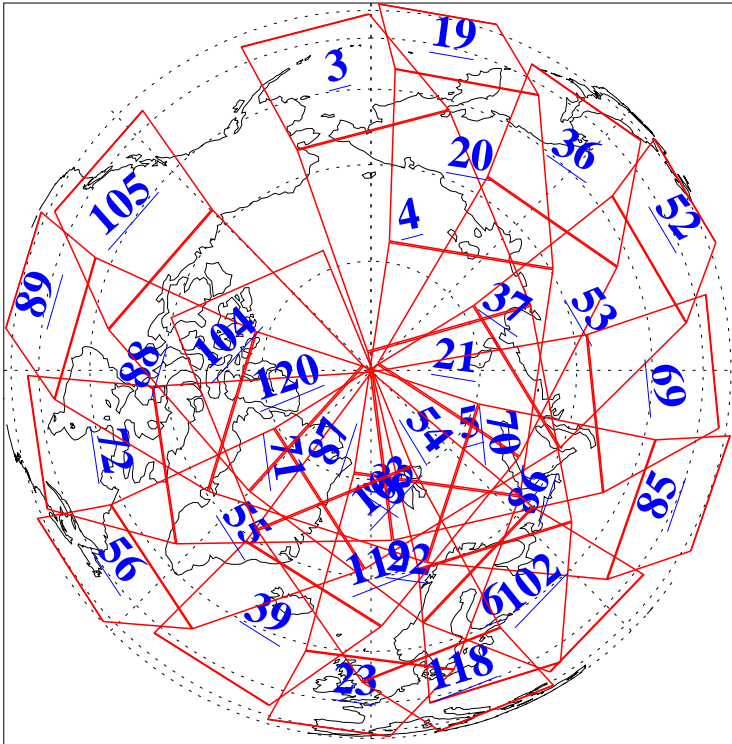

L1B Availability
AMSU Granules: 240
HSB Granules: 0
AIRS Granules: 240

4 Mar 2004
DoY 64
Aqua Day 670
Granules: 1 to 120

Granules: 121 to 240

Legend: AMSU Available, HSB Available, AIRS Available

L1B Availability
AMSU Granules: 240
HSB Granules: 0
AIRS Granules: 240

4 Mar 2004
DoY 64
Aqua Day 670

Ascending Granules

Descending Granules

Legend: AMSU Available, HSB Available, AIRS Available

L1B Availability
 AMSU Granules: 240
 HSB Granules: 0
 AIRS Granules: 240

4 Mar 2004
 DoY 64
 Aqua Day 670

Northern Hemisphere Granules

Southern Hemisphere Granules

Legend: AMSU Available, HSB Available, AIRS Available