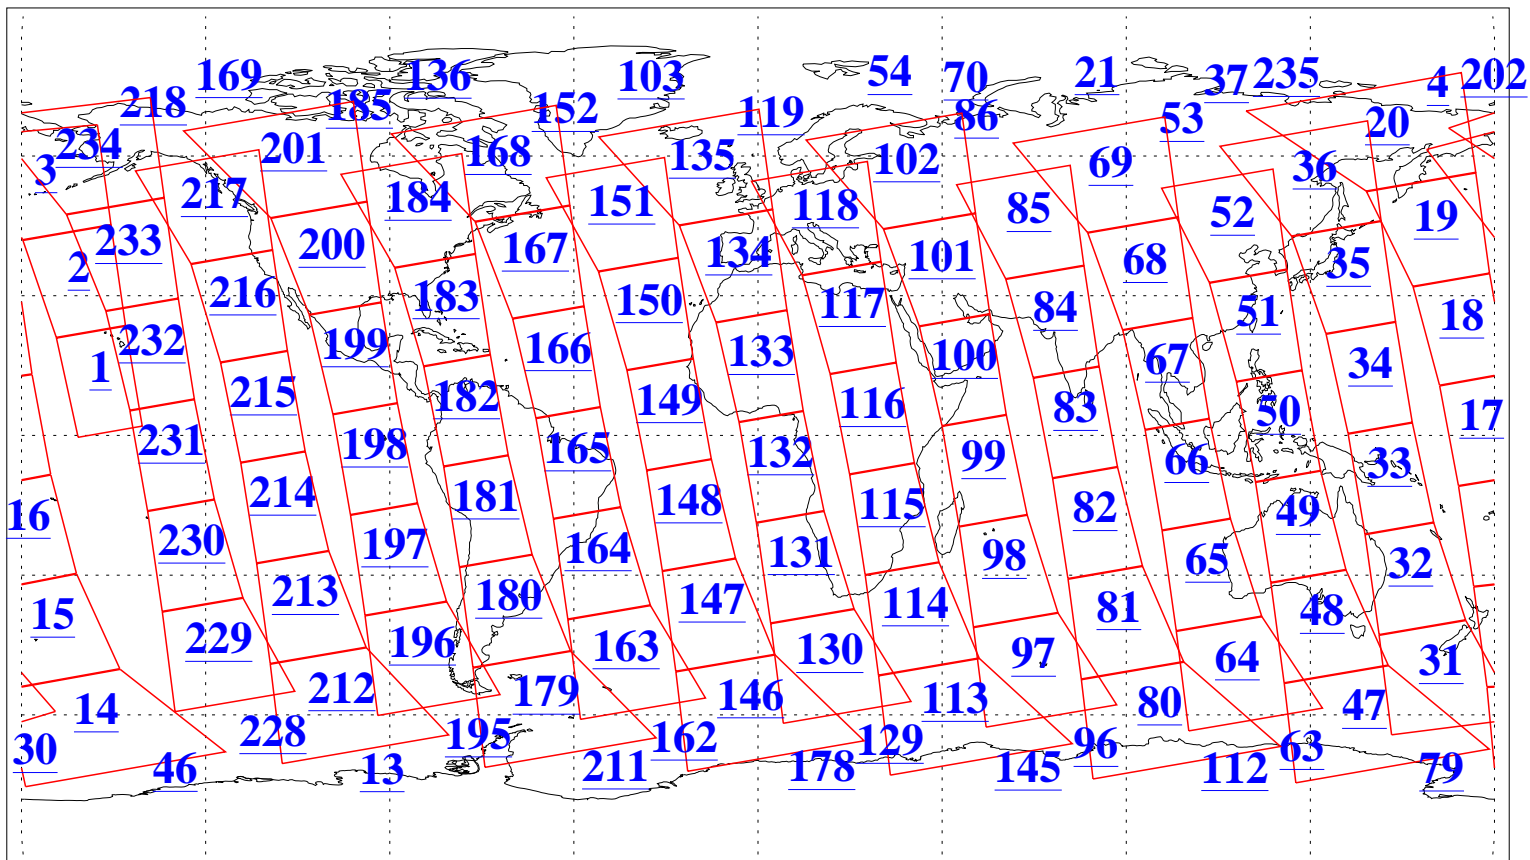

L1B Availability
AMSU Granules: 240
HSB Granules: 0
AIRS Granules: 240

4 Mar 2004
DoY 64
Aqua Day 670
Granules: 1 to 120

Granules: 121 to 240

Legend: AMSU Available, HSB Available, AIRS Available

L1B Availability
AMSU Granules: 240
HSB Granules: 0
AIRS Granules: 240

4 Mar 2004
DoY 64
Aqua Day 670

Ascending Granules

Descending Granules

Legend: AMSU Available, HSB Available, AIRS Available

L1B Availability
 AMSU Granules: 240
 HSB Granules: 0
 AIRS Granules: 240

4 Mar 2004
 DoY 64
 Aqua Day 670

Northern Hemisphere Granules

Southern Hemisphere Granules

Legend: AMSU Available, HSB Available, AIRS Available