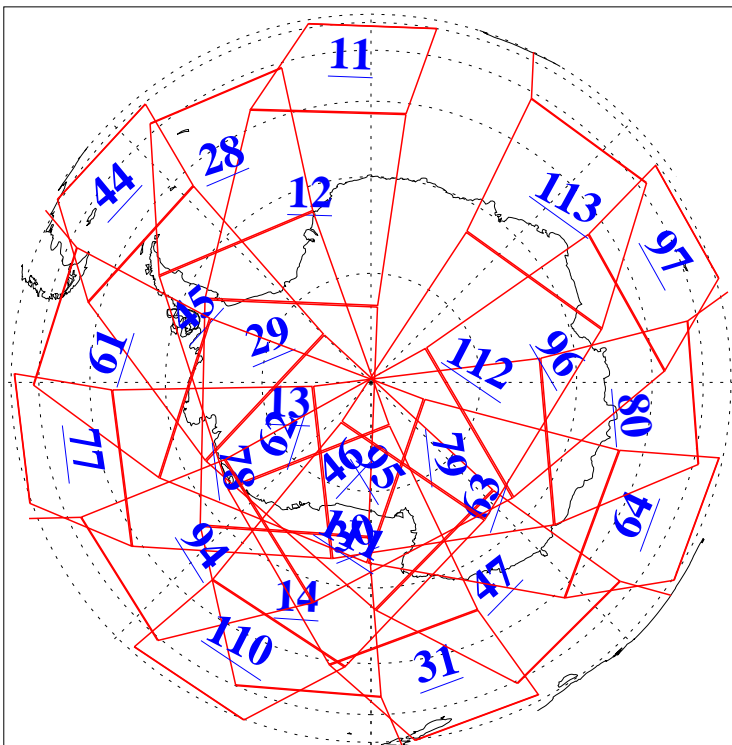

L1B Availability
AMSU Granules: 240
HSB Granules: 0
AIRS Granules: 240

4 Mar 2004
DoY 64
Aqua Day 670
Granules: 1 to 120

Granules: 121 to 240

Legend: AMSU Available, HSB Available, AIRS Available

L1B Availability
AMSU Granules: 240
HSB Granules: 0
AIRS Granules: 240

4 Mar 2004
DoY 64
Aqua Day 670

Ascending Granules

Descending Granules

Legend: AMSU Available, HSB Available, AIRS Available

L1B Availability
 AMSU Granules: 240
 HSB Granules: 0
 AIRS Granules: 240

4 Mar 2004
 DoY 64
 Aqua Day 670

Northern Hemisphere Granules

Southern Hemisphere Granules

Legend: AMSU Available, HSB Available, AIRS Available