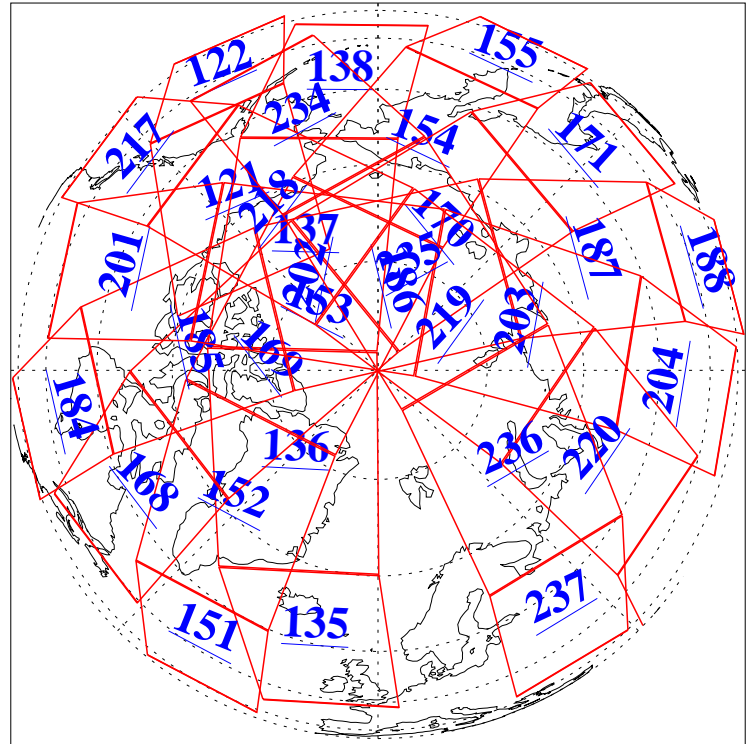

L1B Availability
AMSU Granules: 240
HSB Granules: 0
AIRS Granules: 240

4 Mar 2004
DoY 64
Aqua Day 670
Granules: 1 to 120

Granules: 121 to 240

Legend: AMSU Available, HSB Available, AIRS Available

L1B Availability
AMSU Granules: 240
HSB Granules: 0
AIRS Granules: 240

4 Mar 2004
DoY 64
Aqua Day 670

Ascending Granules

Descending Granules

Legend: AMSU Available, HSB Available, AIRS Available

L1B Availability
 AMSU Granules: 240
 HSB Granules: 0
 AIRS Granules: 240

4 Mar 2004
 DoY 64
 Aqua Day 670

Northern Hemisphere Granules

Southern Hemisphere Granules

Legend: AMSU Available, HSB Available, AIRS Available