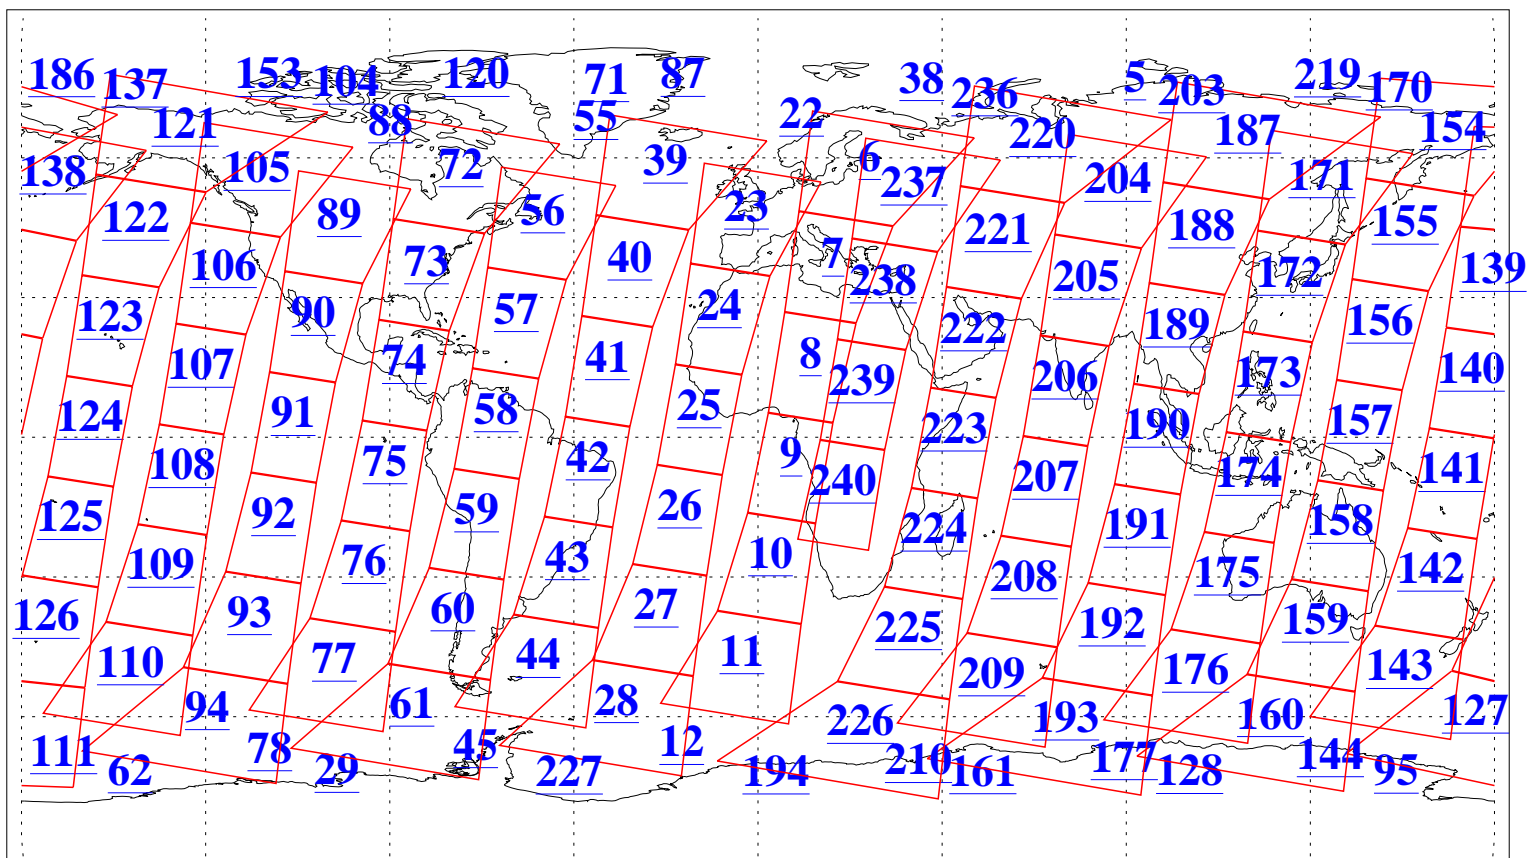

L1B Availability
AMSU Granules: 240
HSB Granules: 0
AIRS Granules: 240

4 Mar 2004
DoY 64
Aqua Day 670
Granules: 1 to 120

Granules: 121 to 240

Legend: AMSU Available, HSB Available, AIRS Available

L1B Availability
AMSU Granules: 240
HSB Granules: 0
AIRS Granules: 240

4 Mar 2004
DoY 64
Aqua Day 670

Ascending Granules

Descending Granules

Legend: AMSU Available, HSB Available, AIRS Available

L1B Availability
 AMSU Granules: 240
 HSB Granules: 0
 AIRS Granules: 240

4 Mar 2004
 DoY 64
 Aqua Day 670

Northern Hemisphere Granules

Southern Hemisphere Granules

Legend: AMSU Available, HSB Available, AIRS Available