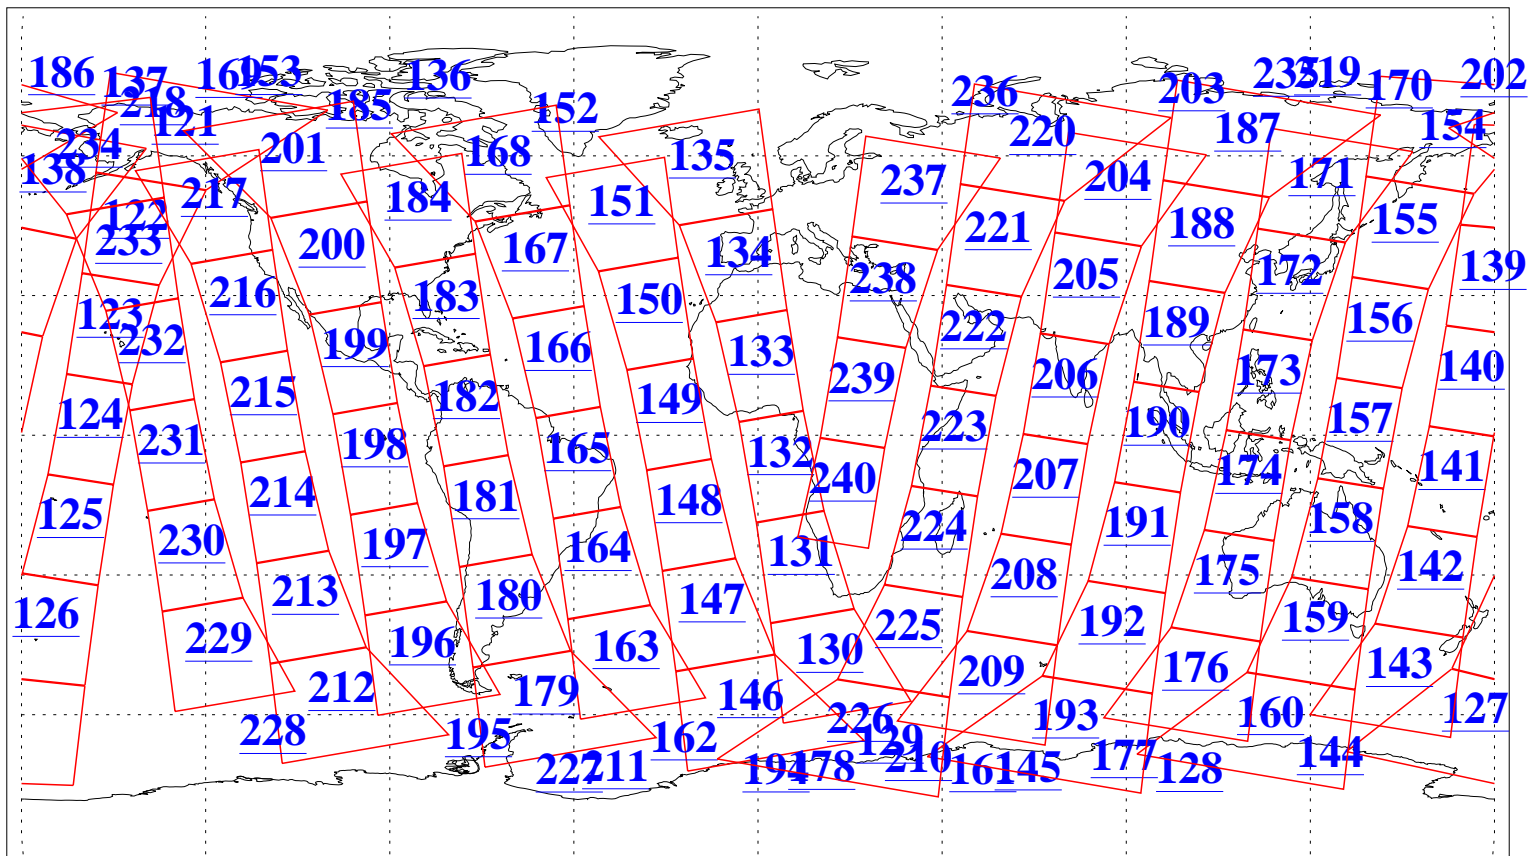

L1B Availability
AMSU Granules: 240
HSB Granules: 0
AIRS Granules: 240

4 Mar 2004
DoY 64
Aqua Day 670
Granules: 1 to 120

Granules: 121 to 240

Legend: AMSU Available, HSB Available, AIRS Available

L1B Availability
AMSU Granules: 240
HSB Granules: 0
AIRS Granules: 240

4 Mar 2004
DoY 64
Aqua Day 670

Ascending Granules

Descending Granules

Legend: AMSU Available, HSB Available, AIRS Available

L1B Availability
 AMSU Granules: 240
 HSB Granules: 0
 AIRS Granules: 240

4 Mar 2004
 DoY 64
 Aqua Day 670

Northern Hemisphere Granules

Southern Hemisphere Granules

Legend: AMSU Available, HSB Available, AIRS Available