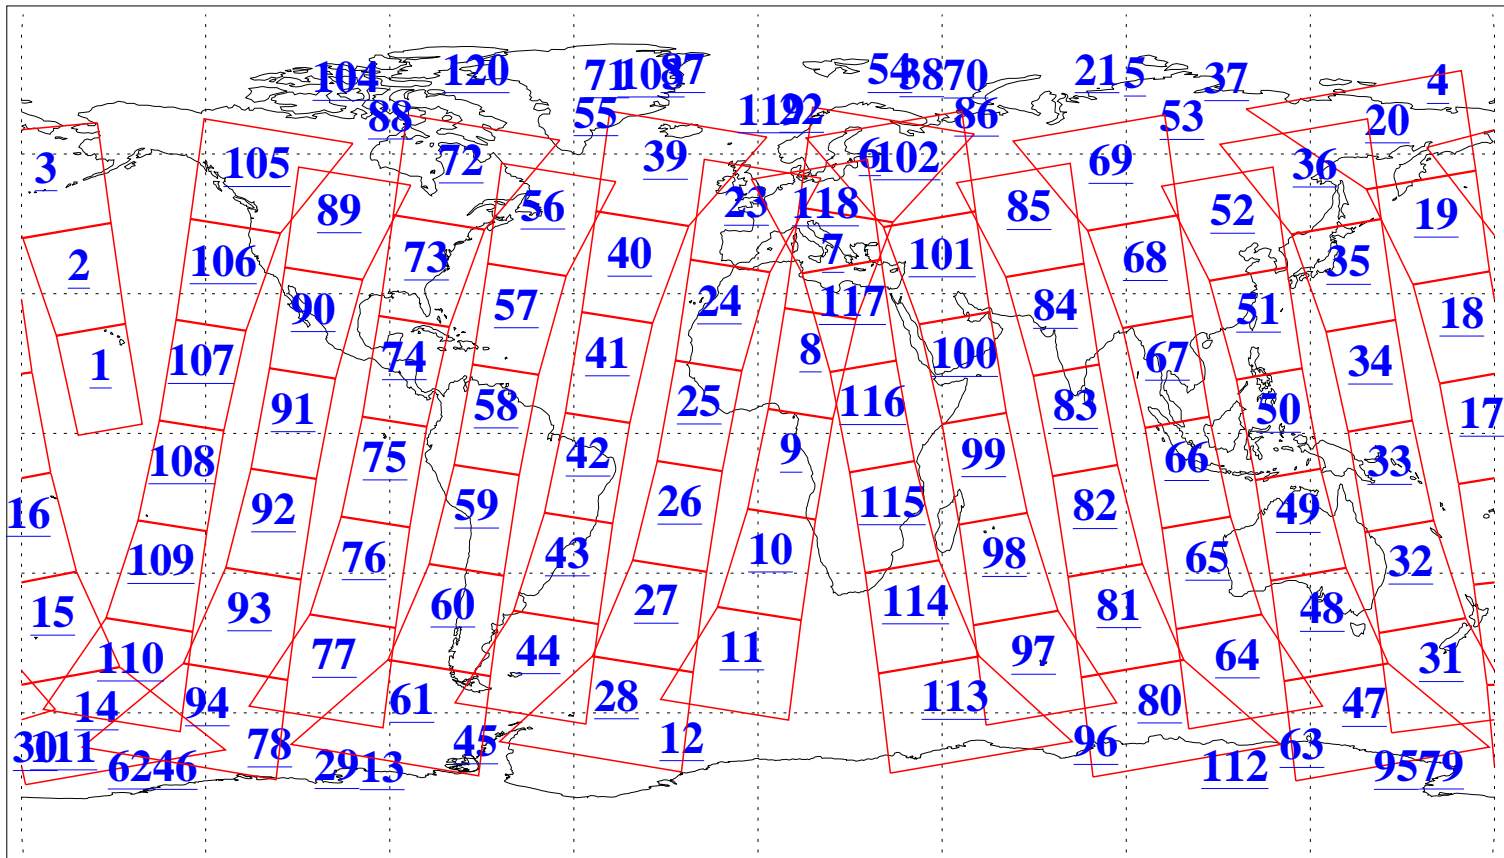

L1B Availability
AMSU Granules: 240
HSB Granules: 0
AIRS Granules: 240

4 Mar 2004
DoY 64
Aqua Day 670
Granules: 1 to 120

Granules: 121 to 240

Legend: AMSU Available, HSB Available, AIRS Available

L1B Availability
AMSU Granules: 240
HSB Granules: 0
AIRS Granules: 240

4 Mar 2004
DoY 64
Aqua Day 670

Ascending Granules

Descending Granules

Legend: AMSU Available, HSB Available, AIRS Available

L1B Availability
 AMSU Granules: 240
 HSB Granules: 0
 AIRS Granules: 240

4 Mar 2004
 DoY 64
 Aqua Day 670

Northern Hemisphere Granules

Southern Hemisphere Granules

Legend: AMSU Available, HSB Available, AIRS Available