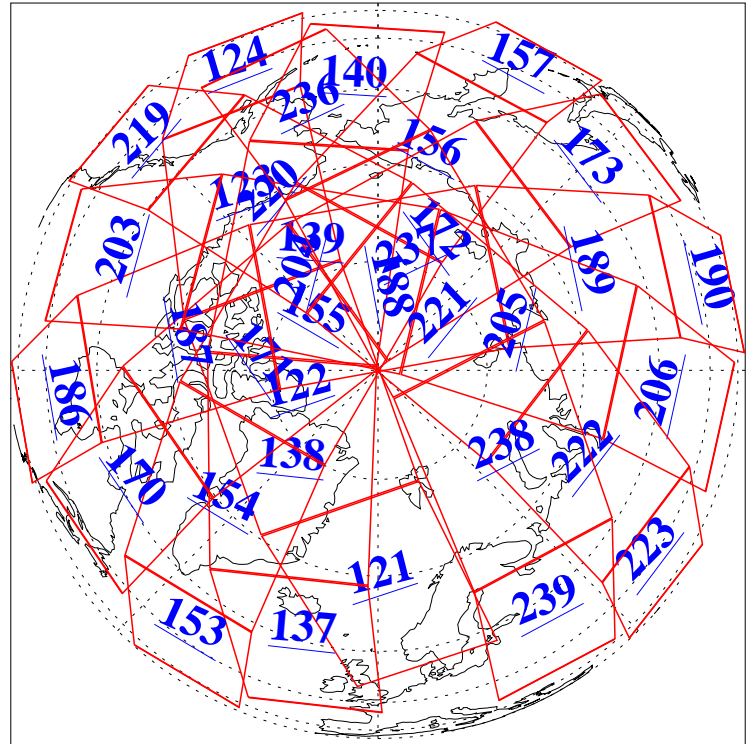

L1B Availability
AMSU Granules: 240
HSB Granules: 0
AIRS Granules: 235

2 Mar 2004
DoY 62
Aqua Day 668
Granules: 1 to 120

Granules: 121 to 240

Legend: AMSU Available, HSB Available, AIRS Available

L1B Availability
AMSU Granules: 240
HSB Granules: 0
AIRS Granules: 235

2 Mar 2004
DoY 62
Aqua Day 668

Ascending Granules

Descending Granules

Legend: AMSU Available, HSB Available, AIRS Available

L1B Availability
 AMSU Granules: 240
 HSB Granules: 0
 AIRS Granules: 235

2 Mar 2004
 DoY 62
 Aqua Day 668

Northern Hemisphere Granules

Southern Hemisphere Granules

Legend: AMSU Available, HSB Available, AIRS Available