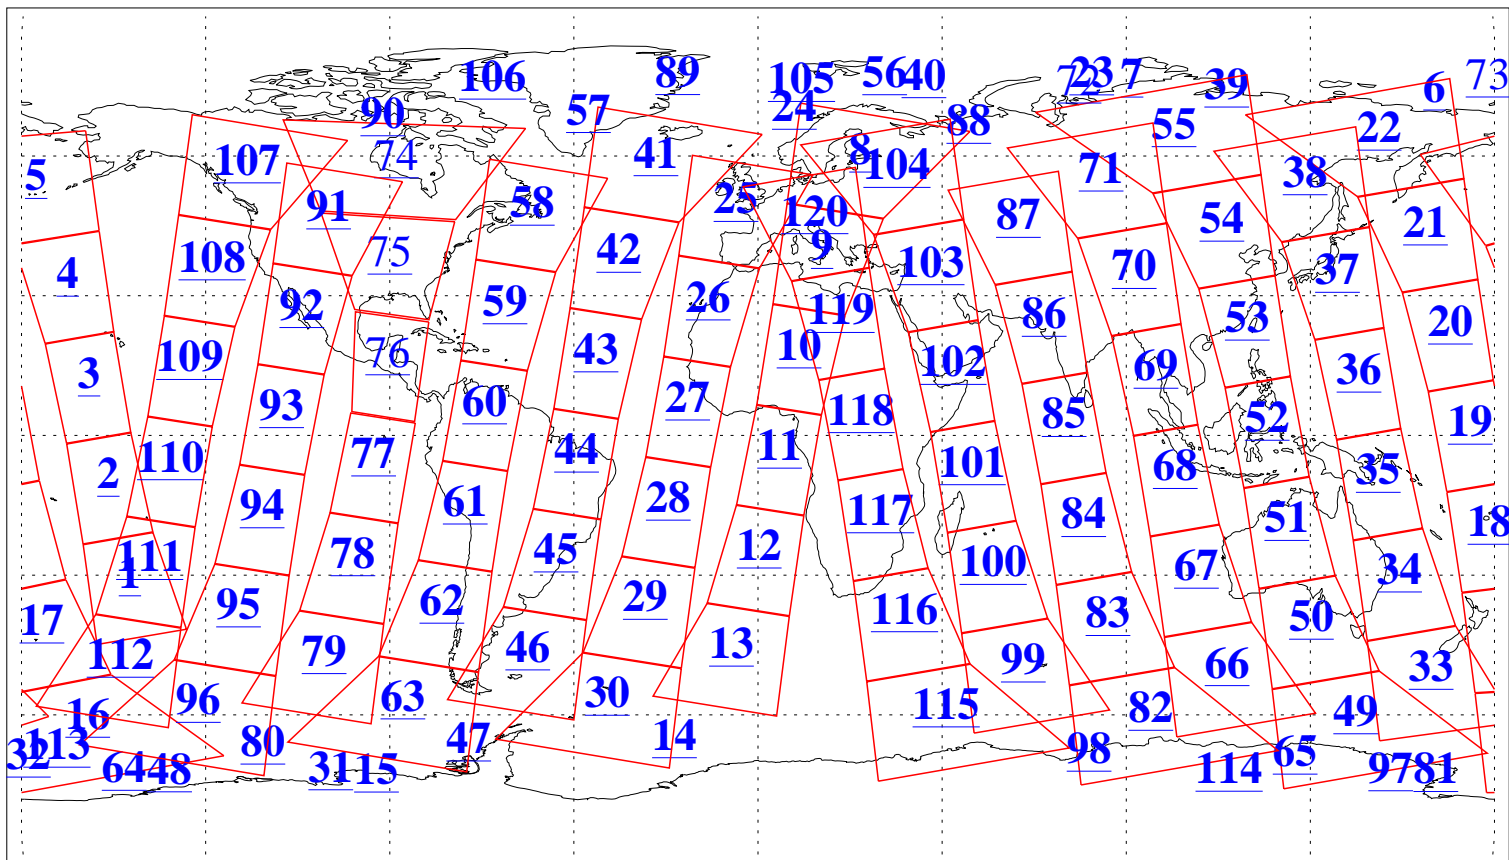

L1B Availability
AMSU Granules: 240
HSB Granules: 0
AIRS Granules: 235

2 Mar 2004
DoY 62
Aqua Day 668
Granules: 1 to 120

Granules: 121 to 240

Legend: AMSU Available, HSB Available, AIRS Available

L1B Availability
AMSU Granules: 240
HSB Granules: 0
AIRS Granules: 235

2 Mar 2004
DoY 62
Aqua Day 668

Ascending Granules

Descending Granules

Legend: AMSU Available, HSB Available, AIRS Available

L1B Availability
 AMSU Granules: 240
 HSB Granules: 0
 AIRS Granules: 235

2 Mar 2004
 DoY 62
 Aqua Day 668

Northern Hemisphere Granules

Southern Hemisphere Granules

Legend: AMSU Available, HSB Available, AIRS Available