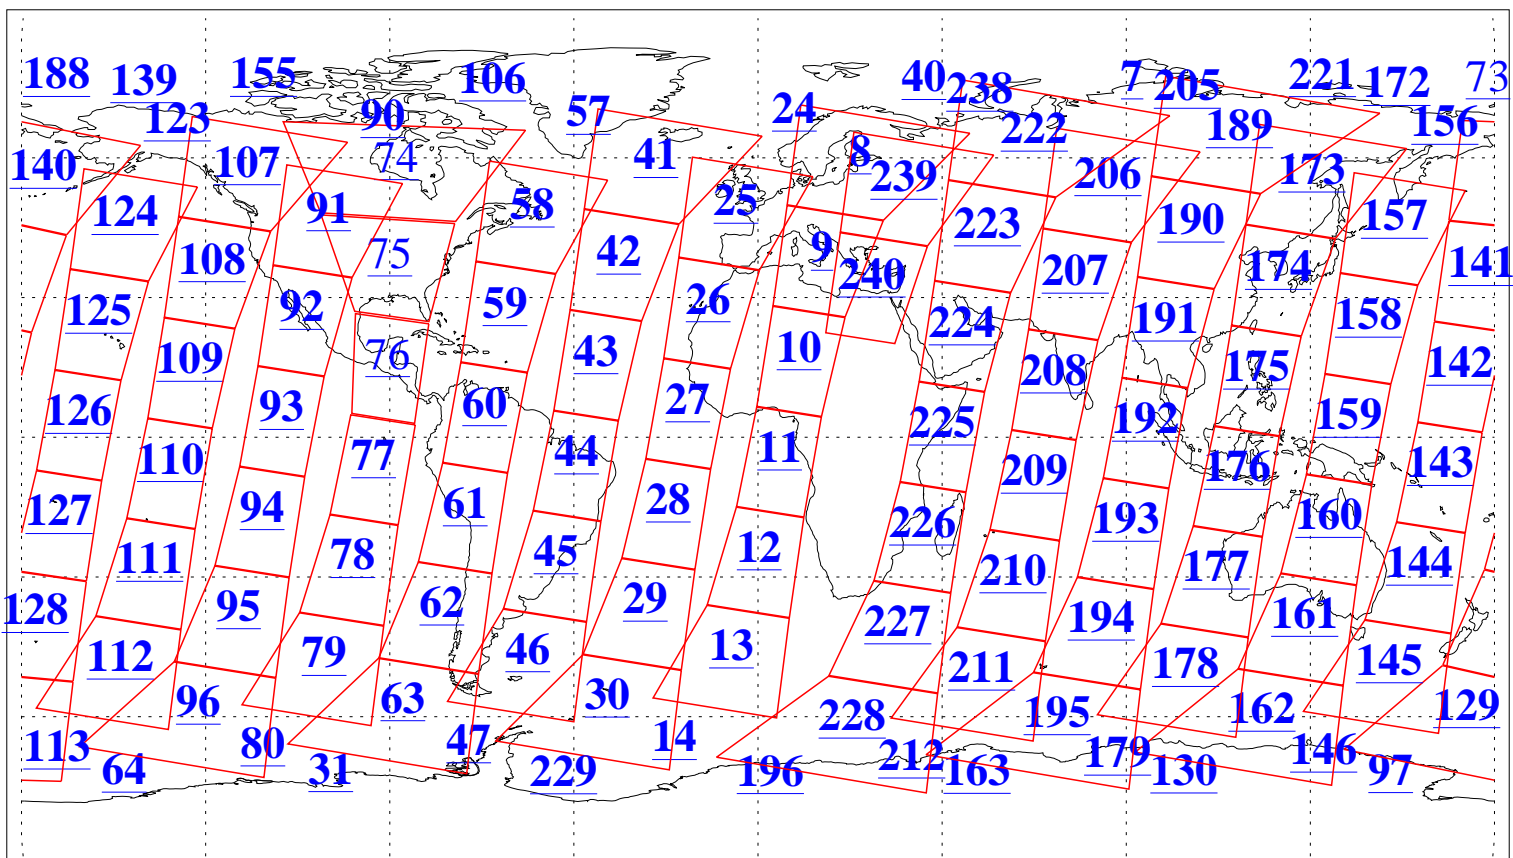

L1B Availability
AMSU Granules: 240
HSB Granules: 0
AIRS Granules: 235

2 Mar 2004
DoY 62
Aqua Day 668
Granules: 1 to 120

Granules: 121 to 240

Legend: AMSU Available, HSB Available, AIRS Available

L1B Availability
AMSU Granules: 240
HSB Granules: 0
AIRS Granules: 235

2 Mar 2004
DoY 62
Aqua Day 668

Ascending Granules

Descending Granules

Legend: AMSU Available, HSB Available, AIRS Available

L1B Availability
 AMSU Granules: 240
 HSB Granules: 0
 AIRS Granules: 235

2 Mar 2004
 DoY 62
 Aqua Day 668

Northern Hemisphere Granules

Southern Hemisphere Granules

Legend: AMSU Available, HSB Available, AIRS Available