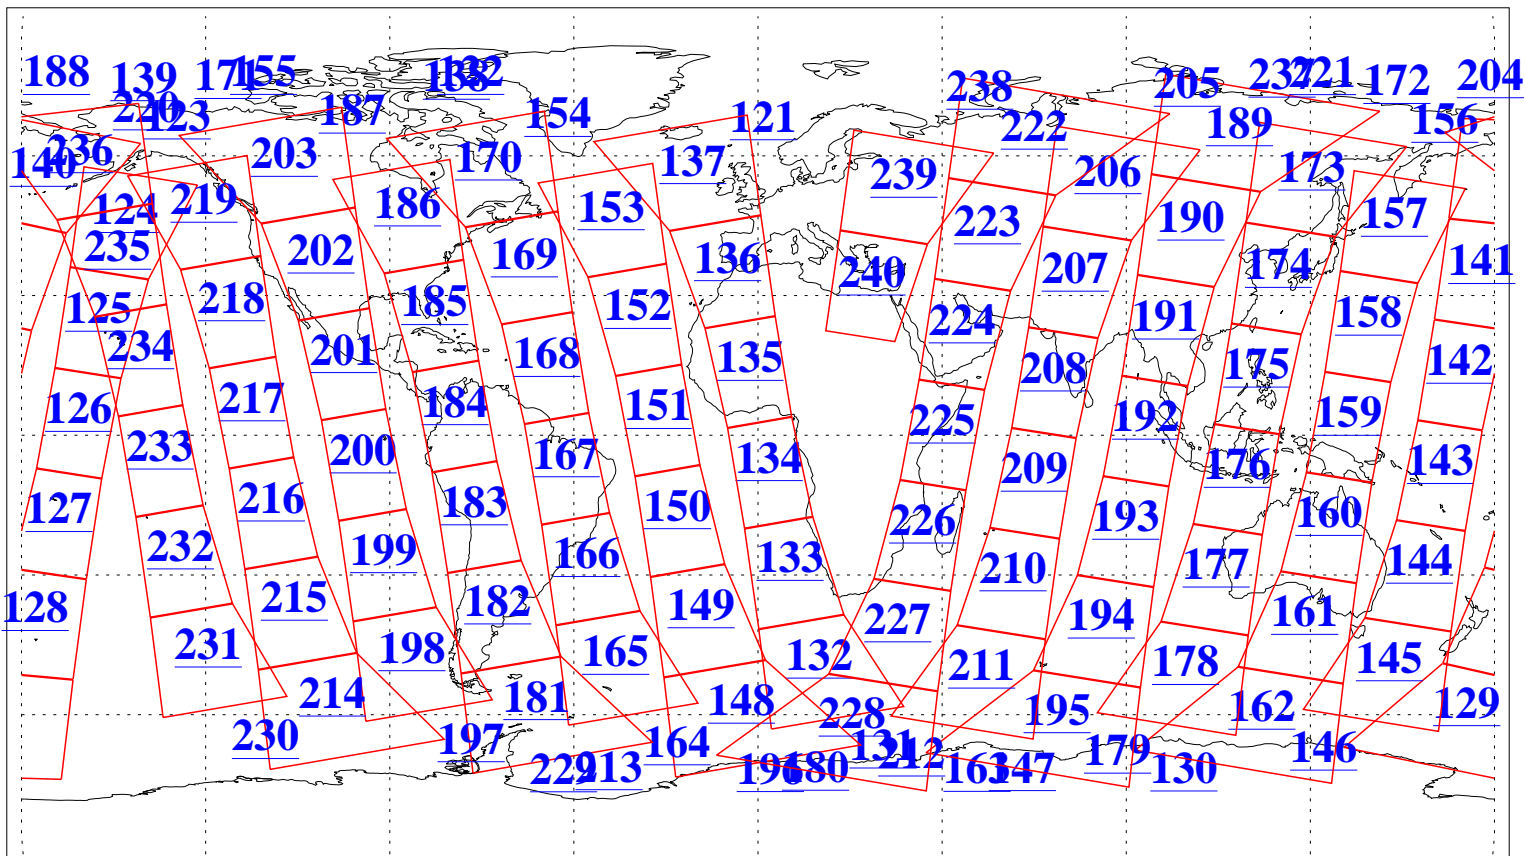

L1B Availability
AMSU Granules: 240
HSB Granules: 0
AIRS Granules: 235

2 Mar 2004
DoY 62
Aqua Day 668
Granules: 1 to 120

Granules: 121 to 240

Legend: AMSU Available, HSB Available, AIRS Available

L1B Availability
AMSU Granules: 240
HSB Granules: 0
AIRS Granules: 235

2 Mar 2004
DoY 62
Aqua Day 668

Ascending Granules

Descending Granules

Legend: AMSU Available, HSB Available, AIRS Available

L1B Availability
 AMSU Granules: 240
 HSB Granules: 0
 AIRS Granules: 235

2 Mar 2004
 DoY 62
 Aqua Day 668

Northern Hemisphere Granules

Southern Hemisphere Granules

Legend: AMSU Available, HSB Available, AIRS Available