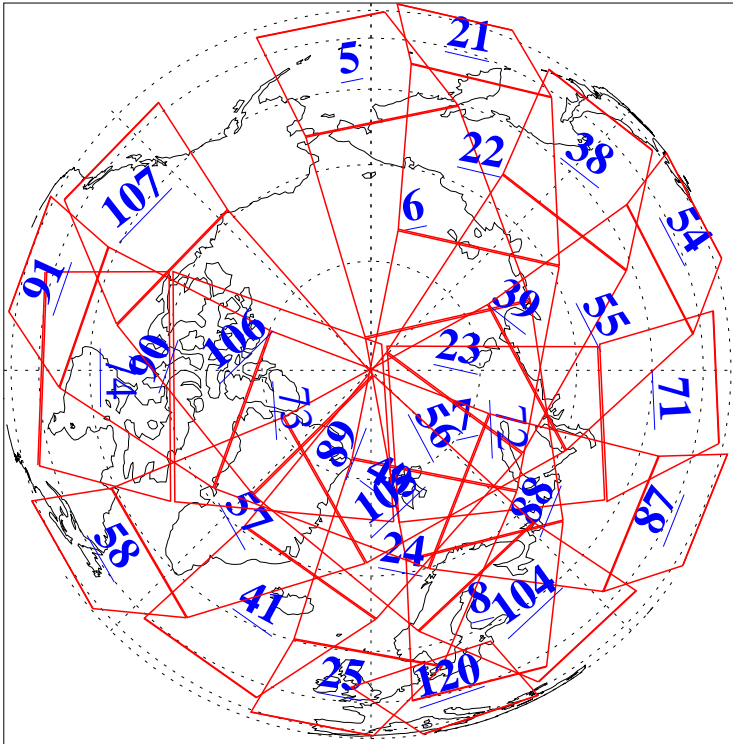

L1B Availability
AMSU Granules: 240
HSB Granules: 0
AIRS Granules: 235

2 Mar 2004
DoY 62
Aqua Day 668
Granules: 1 to 120

Granules: 121 to 240

Legend: AMSU Available, HSB Available, AIRS Available

L1B Availability
AMSU Granules: 240
HSB Granules: 0
AIRS Granules: 235

2 Mar 2004
DoY 62
Aqua Day 668

Ascending Granules

Descending Granules

Legend: AMSU Available, HSB Available, AIRS Available

L1B Availability
 AMSU Granules: 240
 HSB Granules: 0
 AIRS Granules: 235

2 Mar 2004
 DoY 62
 Aqua Day 668

Northern Hemisphere Granules

Southern Hemisphere Granules

Legend: AMSU Available, HSB Available, AIRS Available