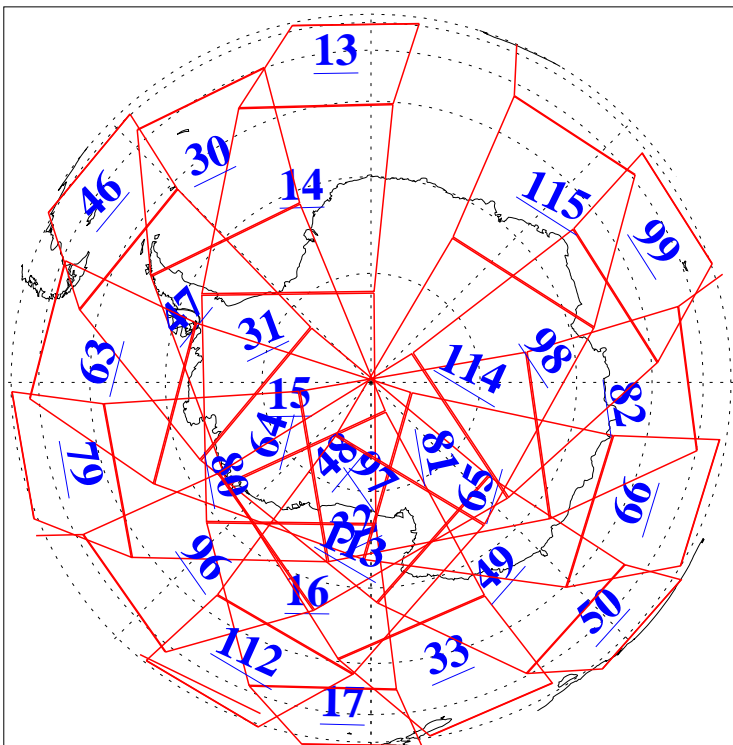

L1B Availability
AMSU Granules: 240
HSB Granules: 0
AIRS Granules: 235

2 Mar 2004
DoY 62
Aqua Day 668
Granules: 1 to 120

Granules: 121 to 240

Legend: AMSU Available, HSB Available, AIRS Available

L1B Availability
AMSU Granules: 240
HSB Granules: 0
AIRS Granules: 235

2 Mar 2004
DoY 62
Aqua Day 668

Ascending Granules

Descending Granules

Legend: AMSU Available, HSB Available, AIRS Available

L1B Availability
 AMSU Granules: 240
 HSB Granules: 0
 AIRS Granules: 235

2 Mar 2004
 DoY 62
 Aqua Day 668

Northern Hemisphere Granules

Southern Hemisphere Granules

Legend: AMSU Available, HSB Available, AIRS Available