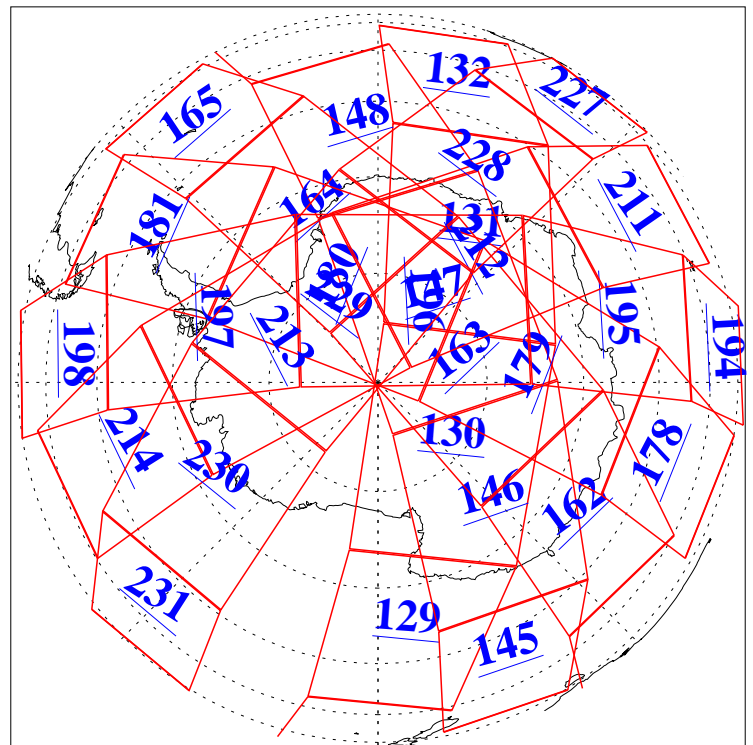

L1B Availability
AMSU Granules: 240
HSB Granules: 0
AIRS Granules: 235

2 Mar 2004
DoY 62
Aqua Day 668
Granules: 1 to 120

Granules: 121 to 240

Legend: AMSU Available, HSB Available, AIRS Available

L1B Availability
AMSU Granules: 240
HSB Granules: 0
AIRS Granules: 235

2 Mar 2004
DoY 62
Aqua Day 668

Ascending Granules

Descending Granules

Legend: AMSU Available, HSB Available, AIRS Available

L1B Availability
 AMSU Granules: 240
 HSB Granules: 0
 AIRS Granules: 235

2 Mar 2004
 DoY 62
 Aqua Day 668

Northern Hemisphere Granules

Southern Hemisphere Granules

Legend: AMSU Available, HSB Available, AIRS Available