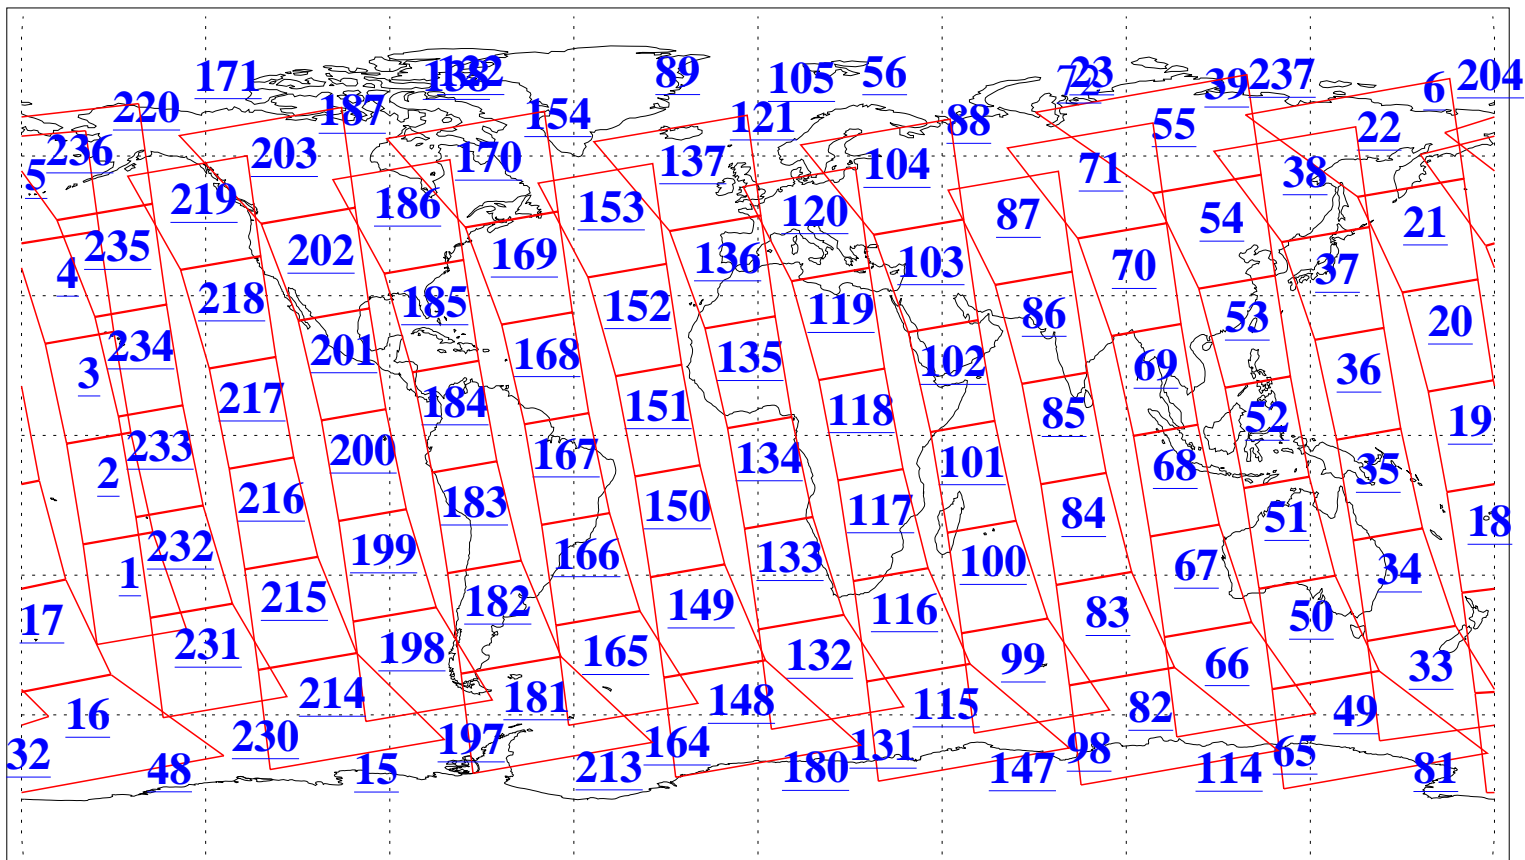

L1B Availability
AMSU Granules: 240
HSB Granules: 0
AIRS Granules: 235

2 Mar 2004
DoY 62
Aqua Day 668
Granules: 1 to 120

Granules: 121 to 240

Legend: AMSU Available, HSB Available, AIRS Available

L1B Availability
AMSU Granules: 240
HSB Granules: 0
AIRS Granules: 235

2 Mar 2004
DoY 62
Aqua Day 668

Ascending Granules

Descending Granules

Legend: AMSU Available, HSB Available, AIRS Available

L1B Availability
 AMSU Granules: 240
 HSB Granules: 0
 AIRS Granules: 235

2 Mar 2004
 DoY 62
 Aqua Day 668

Northern Hemisphere Granules

Southern Hemisphere Granules

Legend: AMSU Available, HSB Available, AIRS Available