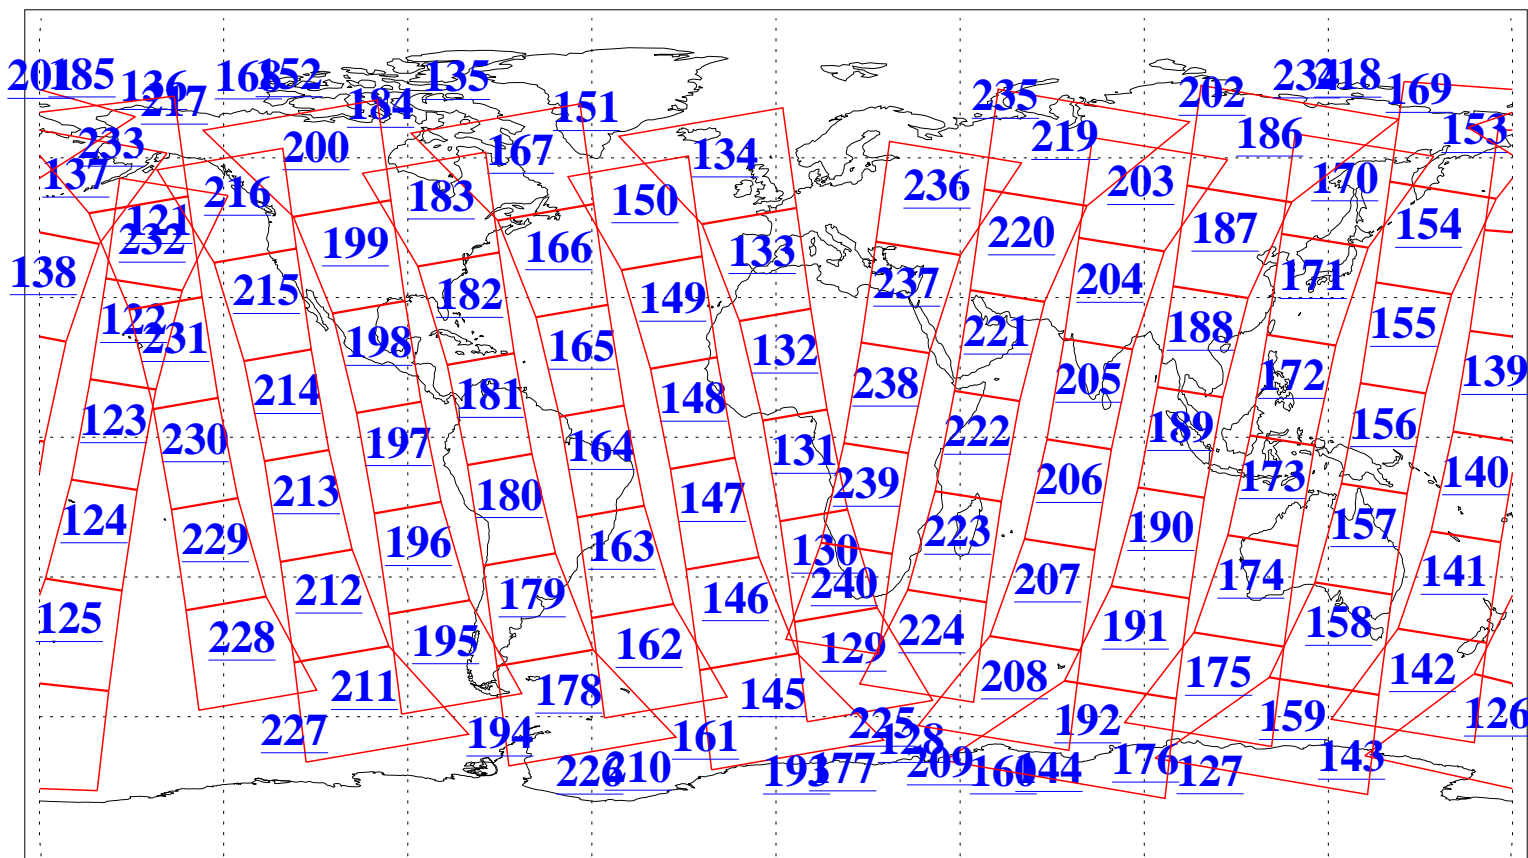

L1B Availability  
AMSU Granules: 240  
HSB Granules: 0  
AIRS Granules: 240

26 Feb 2004  
DoY 57  
Aqua Day 663  
Granules: 1 to 120

Granules: 121 to 240

Legend: AMSU Available, HSB Available, AIRS Available

L1B Availability  
AMSU Granules: 240  
HSB Granules: 0  
AIRS Granules: 240

26 Feb 2004  
DoY 57  
Aqua Day 663

Ascending Granules

Descending Granules

Legend: AMSU Available, HSB Available, AIRS Available