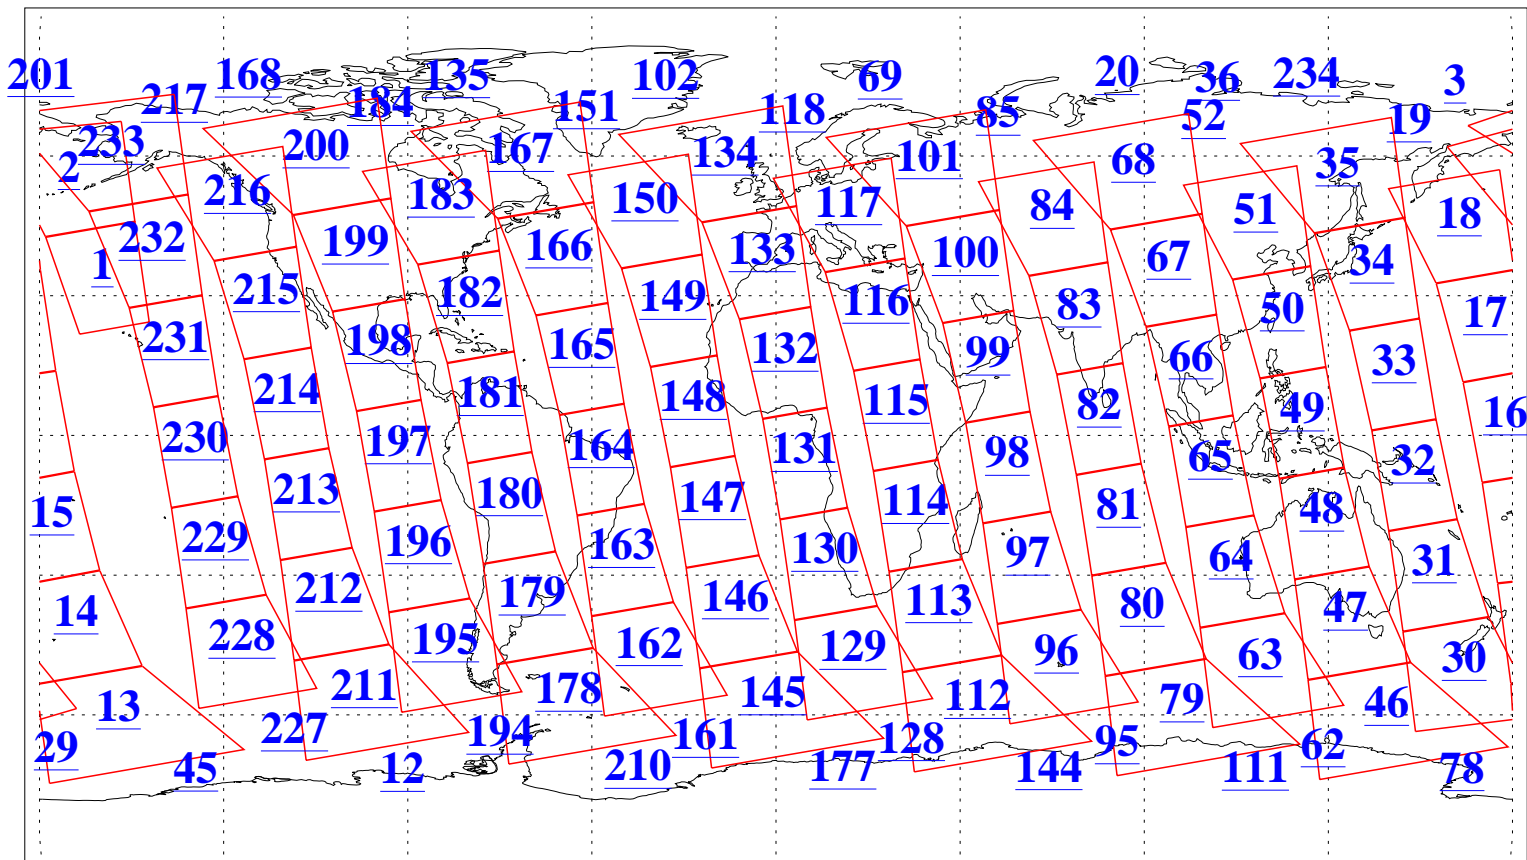

L1B Availability  
AMSU Granules: 240  
HSB Granules: 0  
AIRS Granules: 240

26 Feb 2004  
DoY 57  
Aqua Day 663  
Granules: 1 to 120

Granules: 121 to 240

Legend: AMSU Available, HSB Available, AIRS Available

L1B Availability  
AMSU Granules: 240  
HSB Granules: 0  
AIRS Granules: 240

26 Feb 2004  
DoY 57  
Aqua Day 663

Ascending Granules

Descending Granules

Legend: AMSU Available, HSB Available, AIRS Available