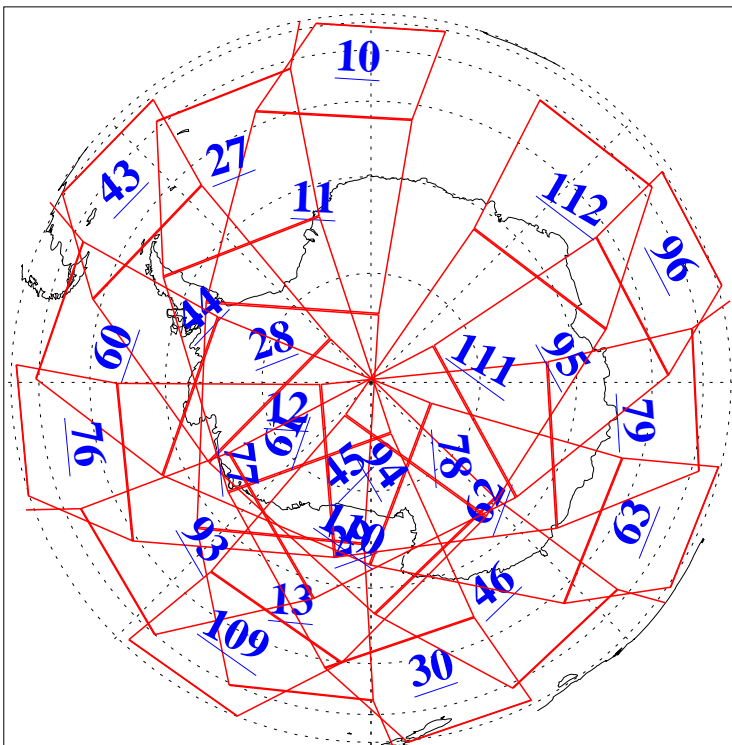

Legend: AMSU Available, HSB Available, AIRS Available