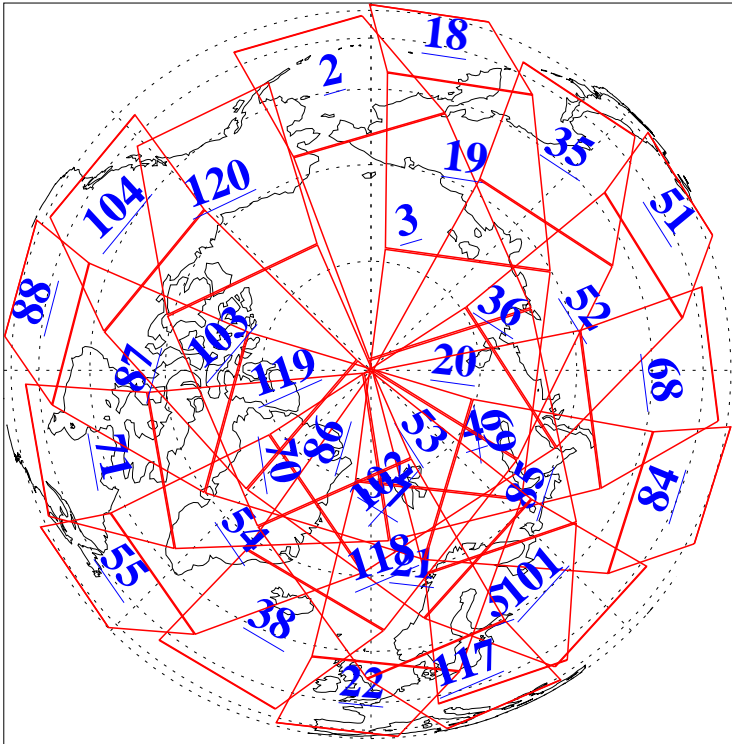

L1B Availability  
AMSU Granules: 240  
HSB Granules: 0  
AIRS Granules: 240

26 Feb 2004  
DoY 57  
Aqua Day 663  
Granules: 1 to 120

Granules: 121 to 240

Legend: AMSU Available, HSB Available, AIRS Available

L1B Availability  
AMSU Granules: 240  
HSB Granules: 0  
AIRS Granules: 240

26 Feb 2004  
DoY 57  
Aqua Day 663

Ascending Granules

Descending Granules

Legend: AMSU Available, HSB Available, AIRS Available

### Northern Hemisphere Granules