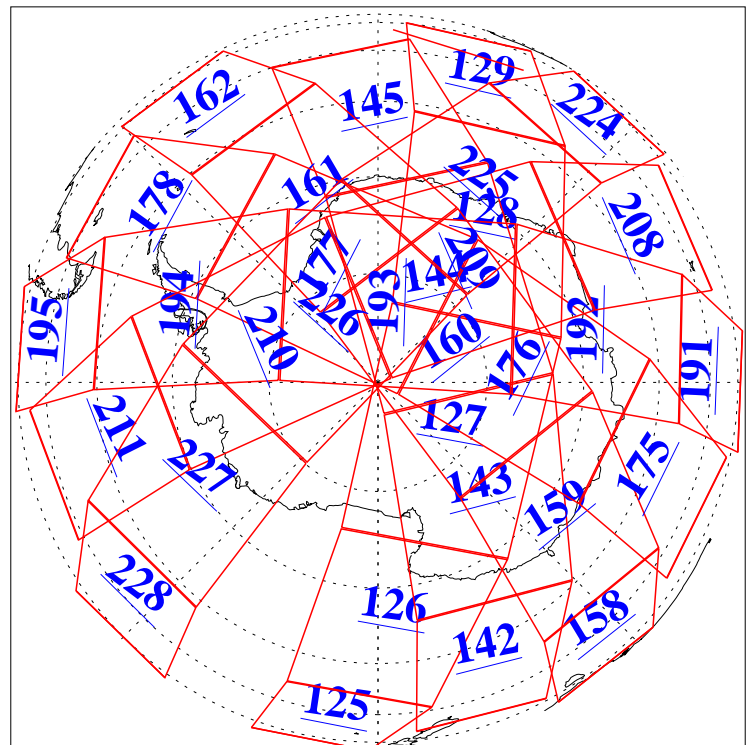

Legend: AMSU Available, HSB Available, AIRS Available