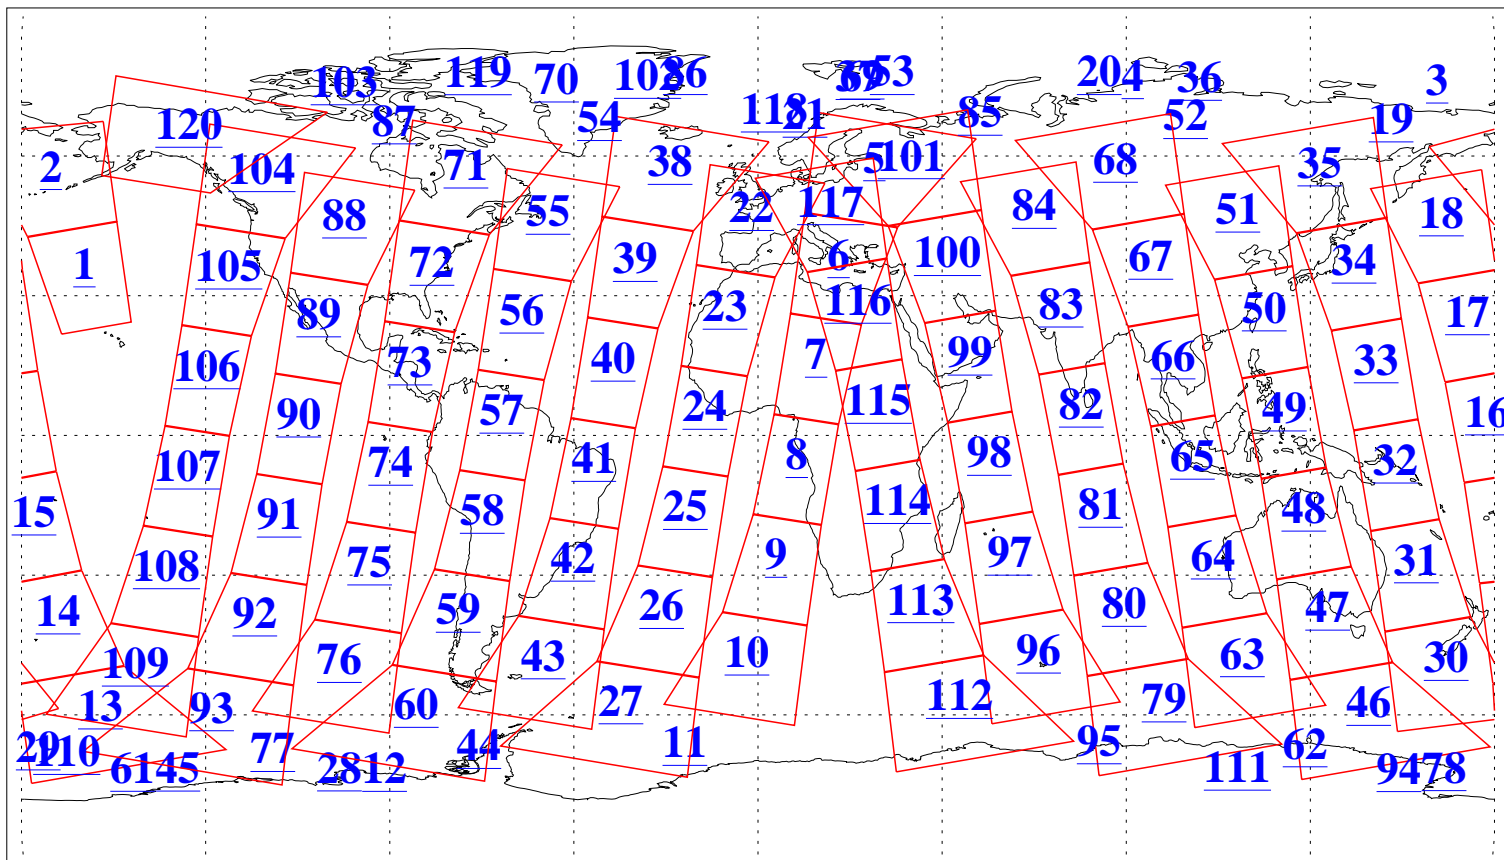

L1B Availability  
AMSU Granules: 240  
HSB Granules: 0  
AIRS Granules: 240

26 Feb 2004  
DoY 57  
Aqua Day 663  
Granules: 1 to 120

Granules: 121 to 240

Legend: AMSU Available, HSB Available, AIRS Available

L1B Availability  
AMSU Granules: 240  
HSB Granules: 0  
AIRS Granules: 240

26 Feb 2004  
DoY 57  
Aqua Day 663

Ascending Granules

Descending Granules

Legend: AMSU Available, HSB Available, AIRS Available