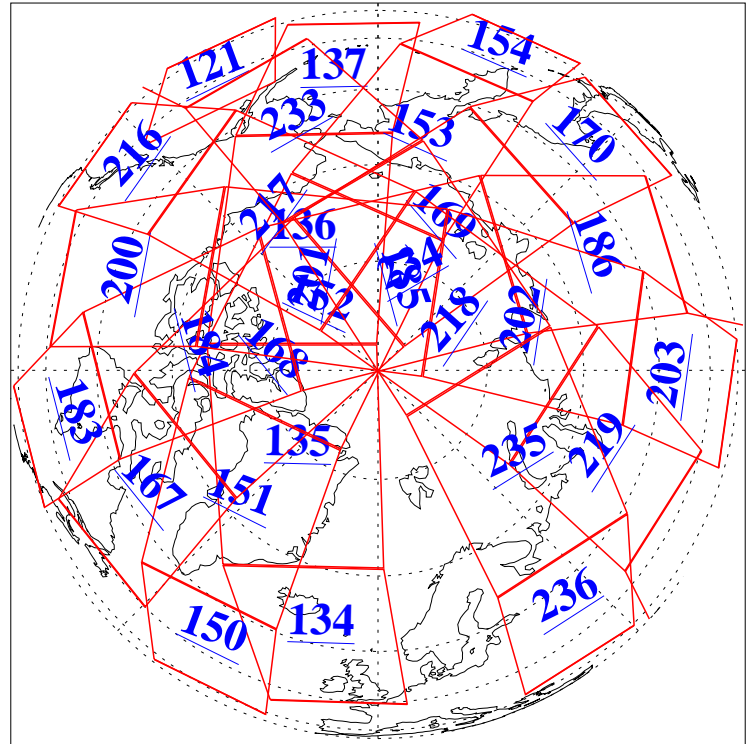

L1B Availability  
AMSU Granules: 240  
HSB Granules: 0  
AIRS Granules: 240

26 Feb 2004  
DoY 57  
Aqua Day 663  
Granules: 1 to 120

Granules: 121 to 240

Legend: AMSU Available, HSB Available, AIRS Available

L1B Availability  
AMSU Granules: 240  
HSB Granules: 0  
AIRS Granules: 240

26 Feb 2004  
DoY 57  
Aqua Day 663

Ascending Granules

Descending Granules

Legend: AMSU Available, HSB Available, AIRS Available

### Northern Hemisphere Granules