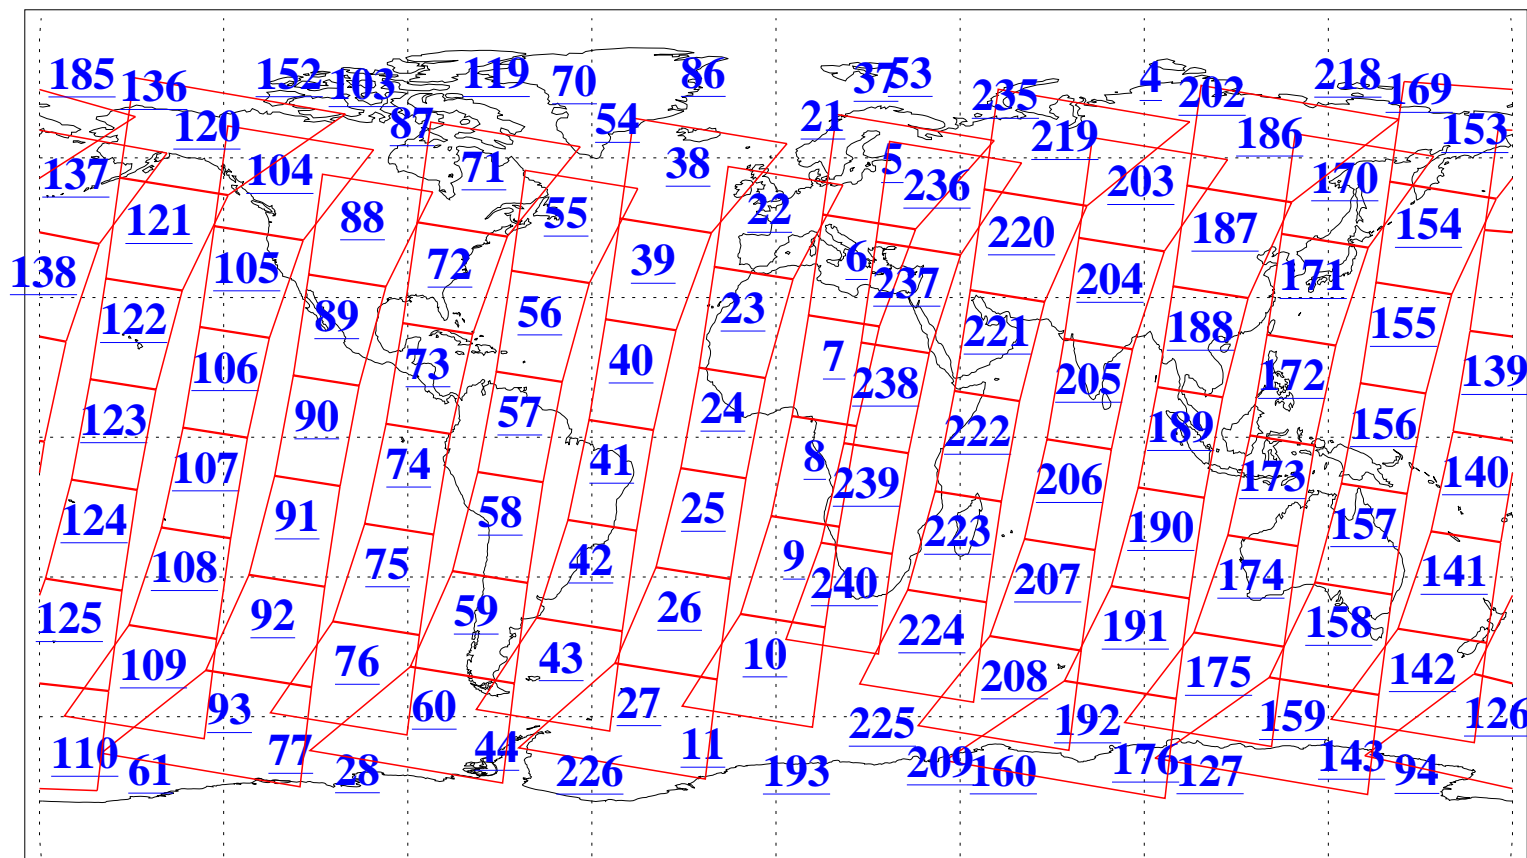

L1B Availability  
AMSU Granules: 240  
HSB Granules: 0  
AIRS Granules: 240

26 Feb 2004  
DoY 57  
Aqua Day 663  
Granules: 1 to 120

Granules: 121 to 240

Legend: AMSU Available, HSB Available, AIRS Available

L1B Availability  
AMSU Granules: 240  
HSB Granules: 0  
AIRS Granules: 240

26 Feb 2004  
DoY 57  
Aqua Day 663

Ascending Granules

Descending Granules

Legend: AMSU Available, HSB Available, AIRS Available

### Northern Hemisphere Granules