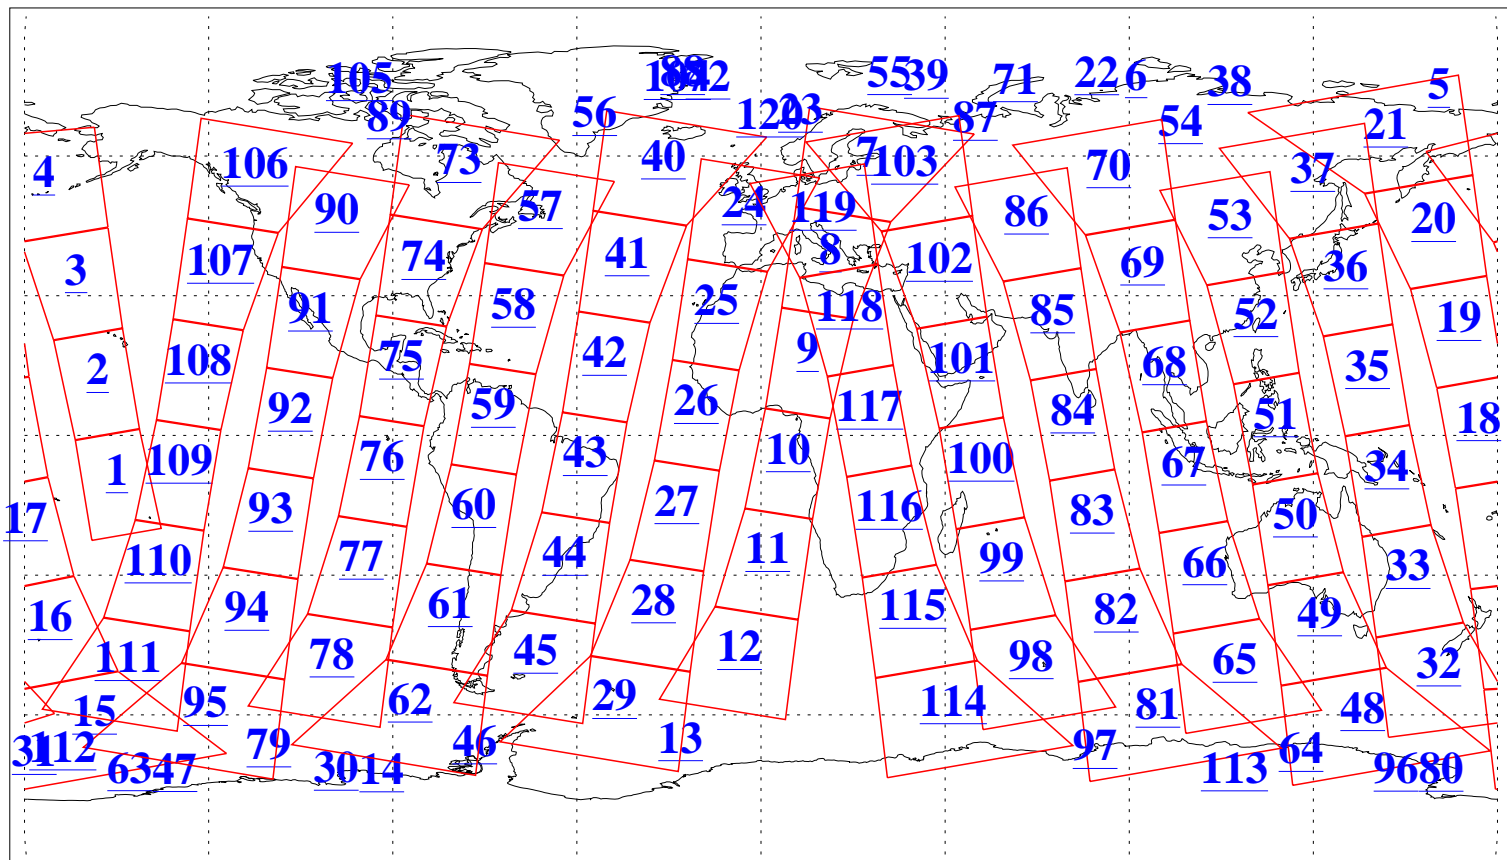

L1B Availability  
AMSU Granules: 240  
HSB Granules: 0  
AIRS Granules: 240

24 Feb 2004  
DoY 55  
Aqua Day 661  
Granules: 1 to 120

Granules: 121 to 240

Legend: AMSU Available, HSB Available, AIRS Available

L1B Availability  
AMSU Granules: 240  
HSB Granules: 0  
AIRS Granules: 240

24 Feb 2004  
DoY 55  
Aqua Day 661

Ascending Granules

Descending Granules

Legend: AMSU Available, HSB Available, AIRS Available

L1B Availability  
 AMSU Granules: 240  
 HSB Granules: 0  
 AIRS Granules: 240

24 Feb 2004  
 DoY 55  
 Aqua Day 661

Northern Hemisphere Granules

Southern Hemisphere Granules

Legend: AMSU Available, HSB Available, AIRS Available