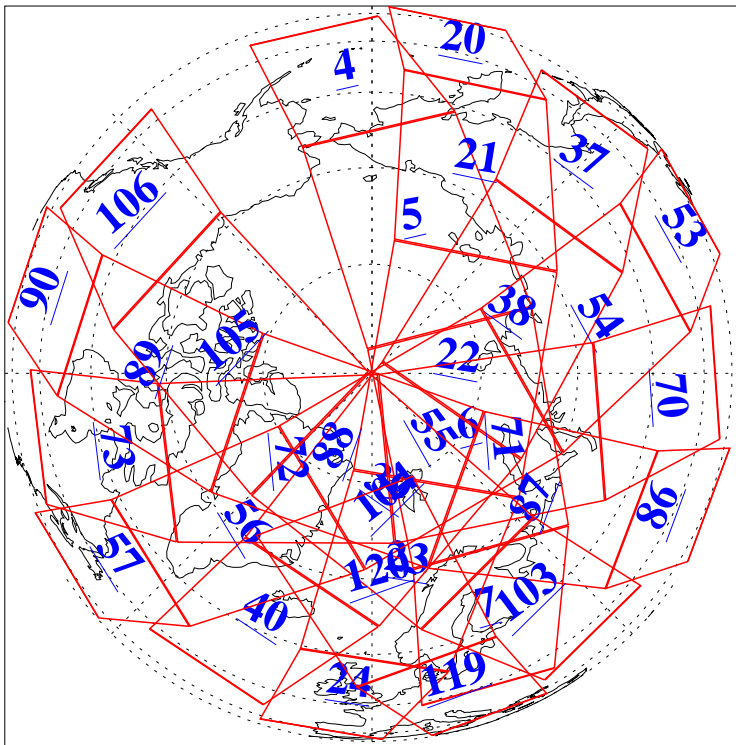

L1B Availability  
AMSU Granules: 240  
HSB Granules: 0  
AIRS Granules: 240

24 Feb 2004  
DoY 55  
Aqua Day 661  
Granules: 1 to 120

Granules: 121 to 240

Legend: AMSU Available, HSB Available, AIRS Available

L1B Availability  
AMSU Granules: 240  
HSB Granules: 0  
AIRS Granules: 240

24 Feb 2004  
DoY 55  
Aqua Day 661

Ascending Granules

Descending Granules

Legend: AMSU Available, HSB Available, AIRS Available

L1B Availability  
 AMSU Granules: 240  
 HSB Granules: 0  
 AIRS Granules: 240

24 Feb 2004  
 DoY 55  
 Aqua Day 661

Northern Hemisphere Granules

Southern Hemisphere Granules

Legend: AMSU Available, HSB Available, AIRS Available