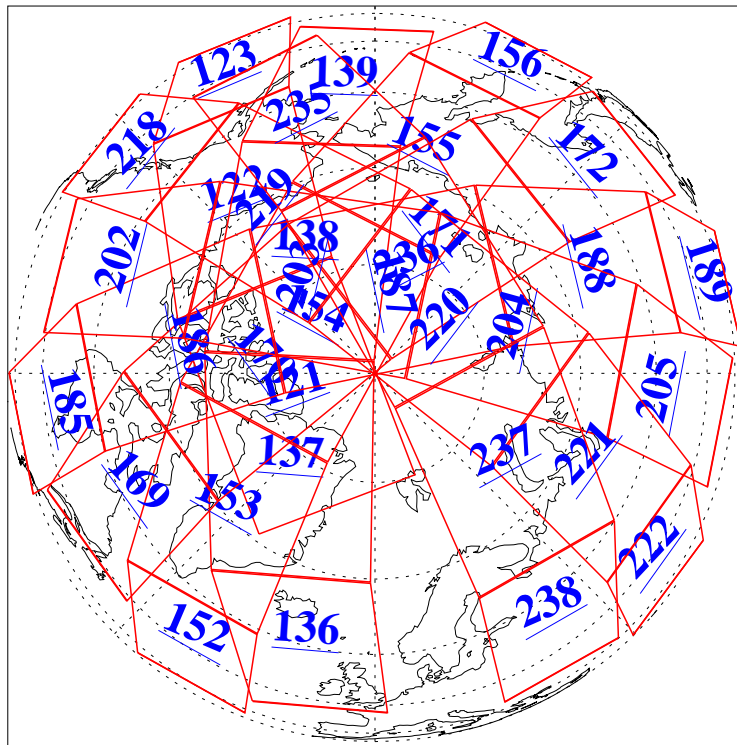

L1B Availability  
AMSU Granules: 240  
HSB Granules: 0  
AIRS Granules: 240

24 Feb 2004  
DoY 55  
Aqua Day 661  
Granules: 1 to 120

Granules: 121 to 240

Legend: AMSU Available, HSB Available, AIRS Available

L1B Availability  
AMSU Granules: 240  
HSB Granules: 0  
AIRS Granules: 240

24 Feb 2004  
DoY 55  
Aqua Day 661

Ascending Granules

Descending Granules

Legend: AMSU Available, HSB Available, AIRS Available

L1B Availability  
 AMSU Granules: 240  
 HSB Granules: 0  
 AIRS Granules: 240

24 Feb 2004  
 DoY 55  
 Aqua Day 661

Northern Hemisphere Granules

Southern Hemisphere Granules

Legend: AMSU Available, HSB Available, AIRS Available