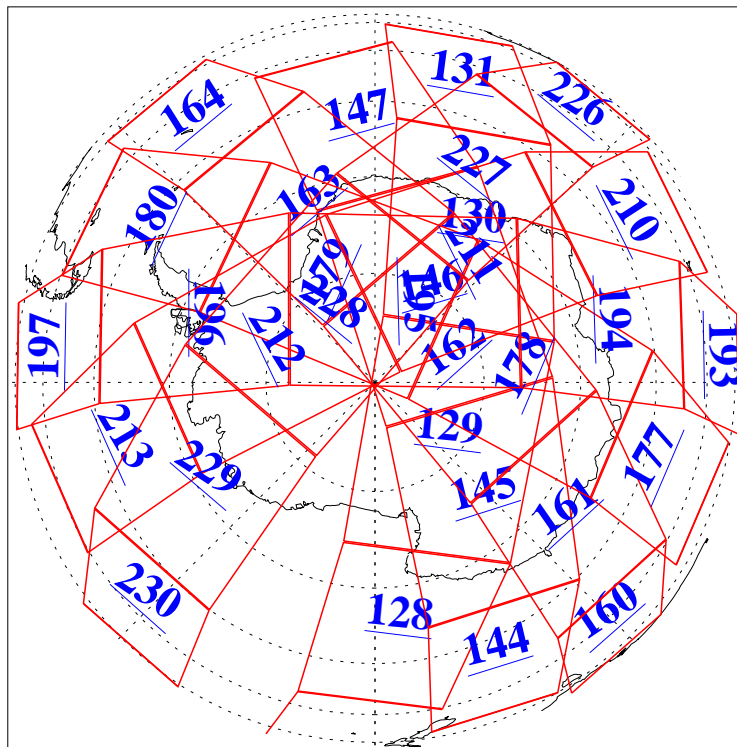

L1B Availability  
AMSU Granules: 240  
HSB Granules: 0  
AIRS Granules: 240

24 Feb 2004  
DoY 55  
Aqua Day 661

Ascending Granules

Descending Granules

Legend: AMSU Available, HSB Available, AIRS Available

L1B Availability  
 AMSU Granules: 240  
 HSB Granules: 0  
 AIRS Granules: 240

24 Feb 2004  
 DoY 55  
 Aqua Day 661

Northern Hemisphere Granules

Southern Hemisphere Granules

Legend: AMSU Available, HSB Available, AIRS Available