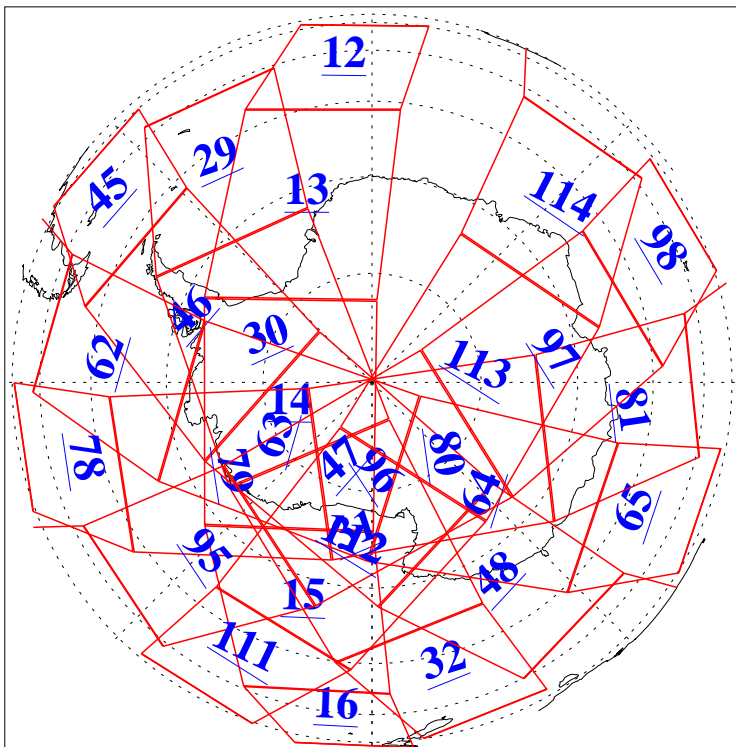

L1B Availability  
AMSU Granules: 240  
HSB Granules: 0  
AIRS Granules: 240

24 Feb 2004  
DoY 55  
Aqua Day 661  
Granules: 1 to 120

Granules: 121 to 240

Legend: AMSU Available, HSB Available, AIRS Available

L1B Availability  
AMSU Granules: 240  
HSB Granules: 0  
AIRS Granules: 240

24 Feb 2004  
DoY 55  
Aqua Day 661

Ascending Granules

Descending Granules

Legend: AMSU Available, HSB Available, AIRS Available

L1B Availability  
 AMSU Granules: 240  
 HSB Granules: 0  
 AIRS Granules: 240

24 Feb 2004  
 DoY 55  
 Aqua Day 661

Northern Hemisphere Granules

Southern Hemisphere Granules

Legend: AMSU Available, HSB Available, AIRS Available