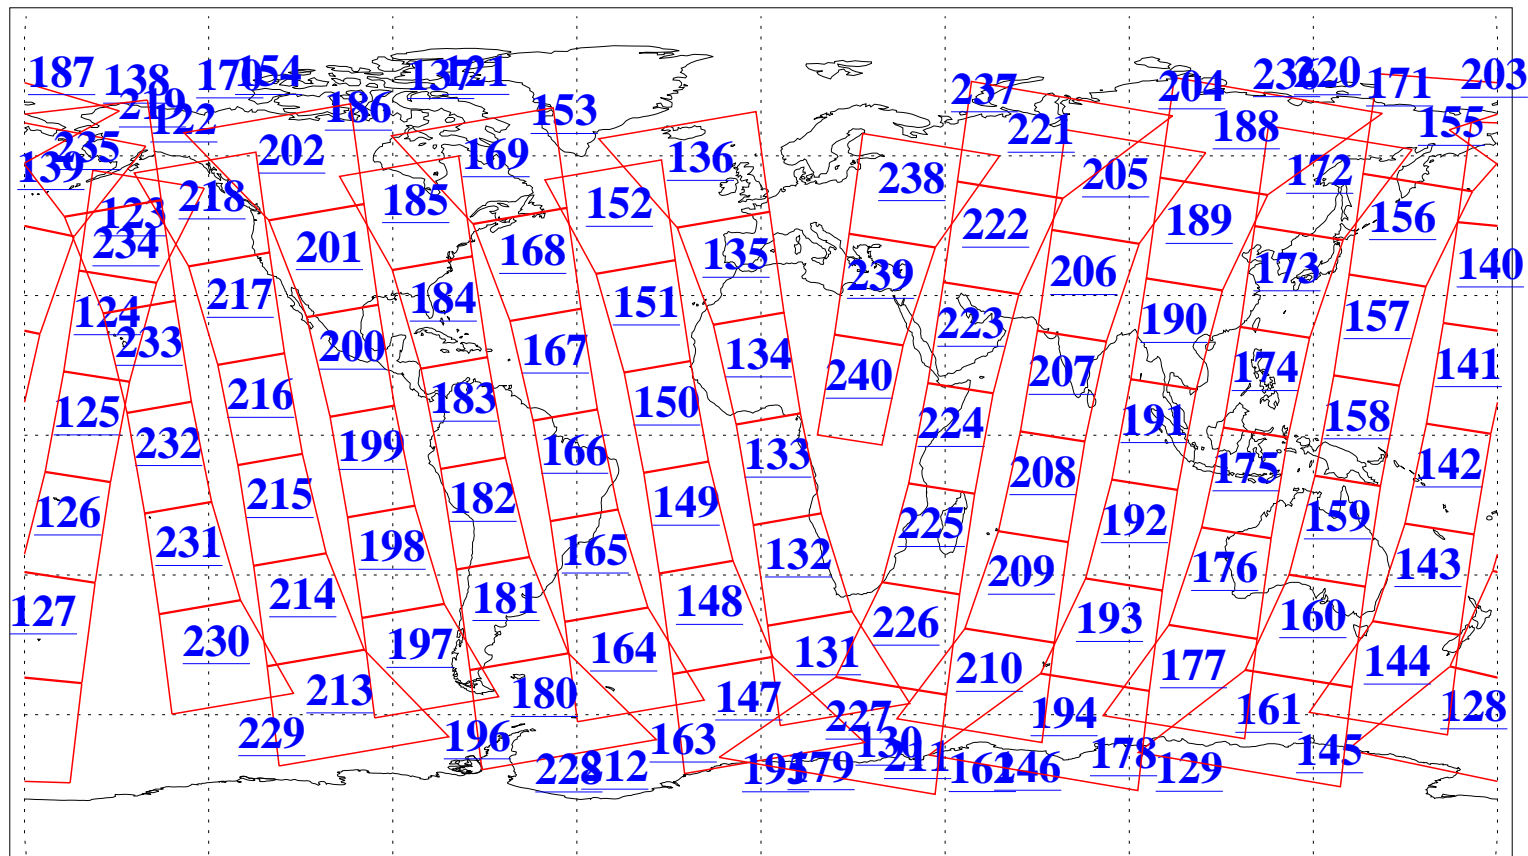

L1B Availability  
AMSU Granules: 240  
HSB Granules: 0  
AIRS Granules: 240

24 Feb 2004  
DoY 55  
Aqua Day 661  
Granules: 1 to 120

Granules: 121 to 240

Legend: AMSU Available, HSB Available, AIRS Available

L1B Availability  
AMSU Granules: 240  
HSB Granules: 0  
AIRS Granules: 240

24 Feb 2004  
DoY 55  
Aqua Day 661

Ascending Granules

Descending Granules

Legend: AMSU Available, HSB Available, AIRS Available