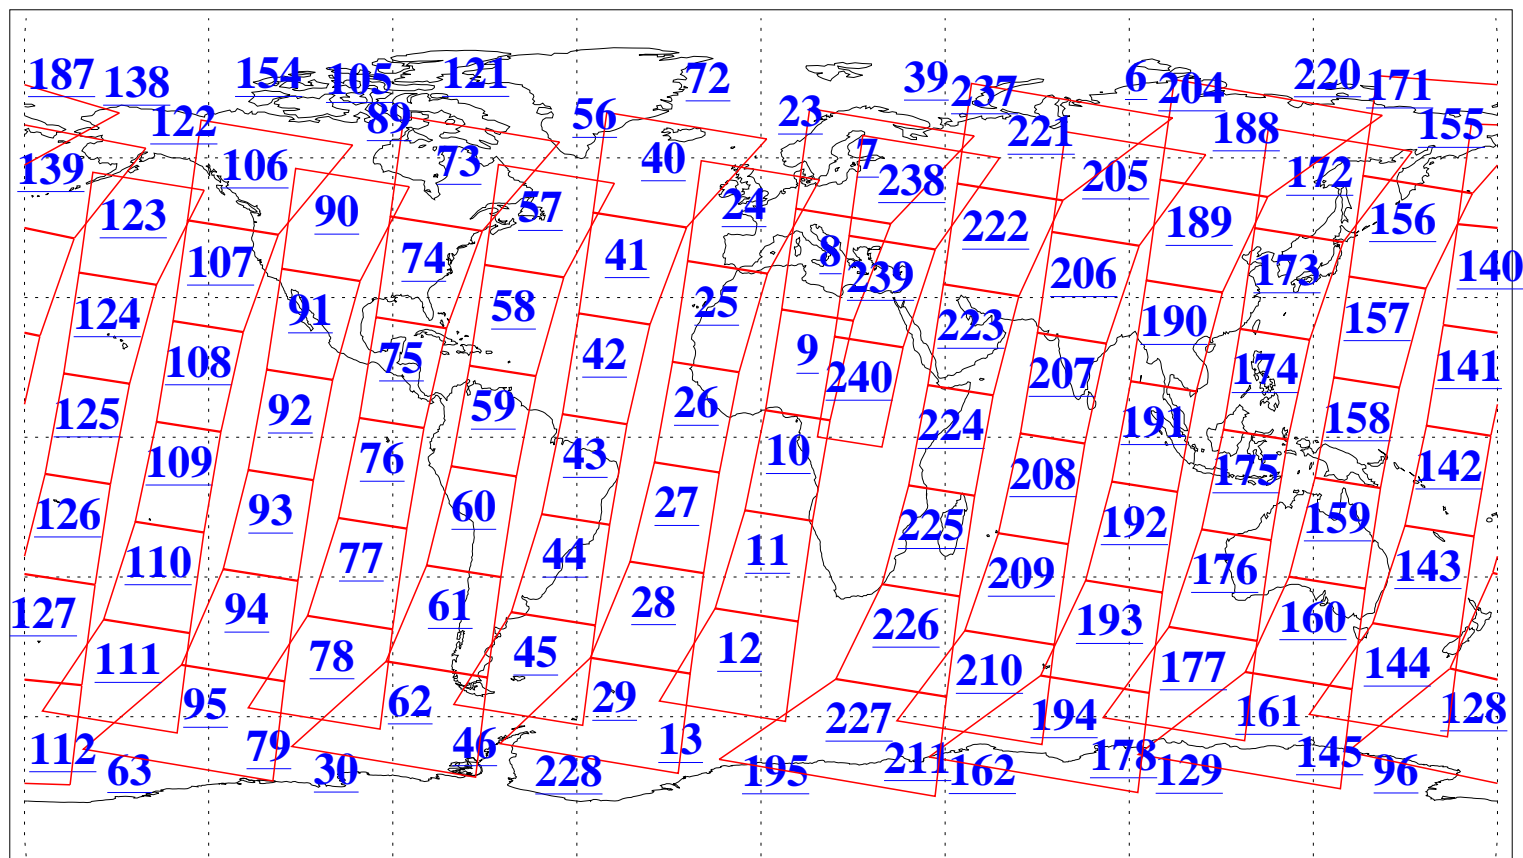

L1B Availability  
AMSU Granules: 240  
HSB Granules: 0  
AIRS Granules: 240

24 Feb 2004  
DoY 55  
Aqua Day 661  
Granules: 1 to 120

Granules: 121 to 240

Legend: AMSU Available, HSB Available, AIRS Available

L1B Availability  
AMSU Granules: 240  
HSB Granules: 0  
AIRS Granules: 240

24 Feb 2004  
DoY 55  
Aqua Day 661

Ascending Granules

Descending Granules

Legend: AMSU Available, HSB Available, AIRS Available

L1B Availability  
 AMSU Granules: 240  
 HSB Granules: 0  
 AIRS Granules: 240

24 Feb 2004  
 DoY 55  
 Aqua Day 661

Northern Hemisphere Granules

Southern Hemisphere Granules

Legend: AMSU Available, HSB Available, AIRS Available