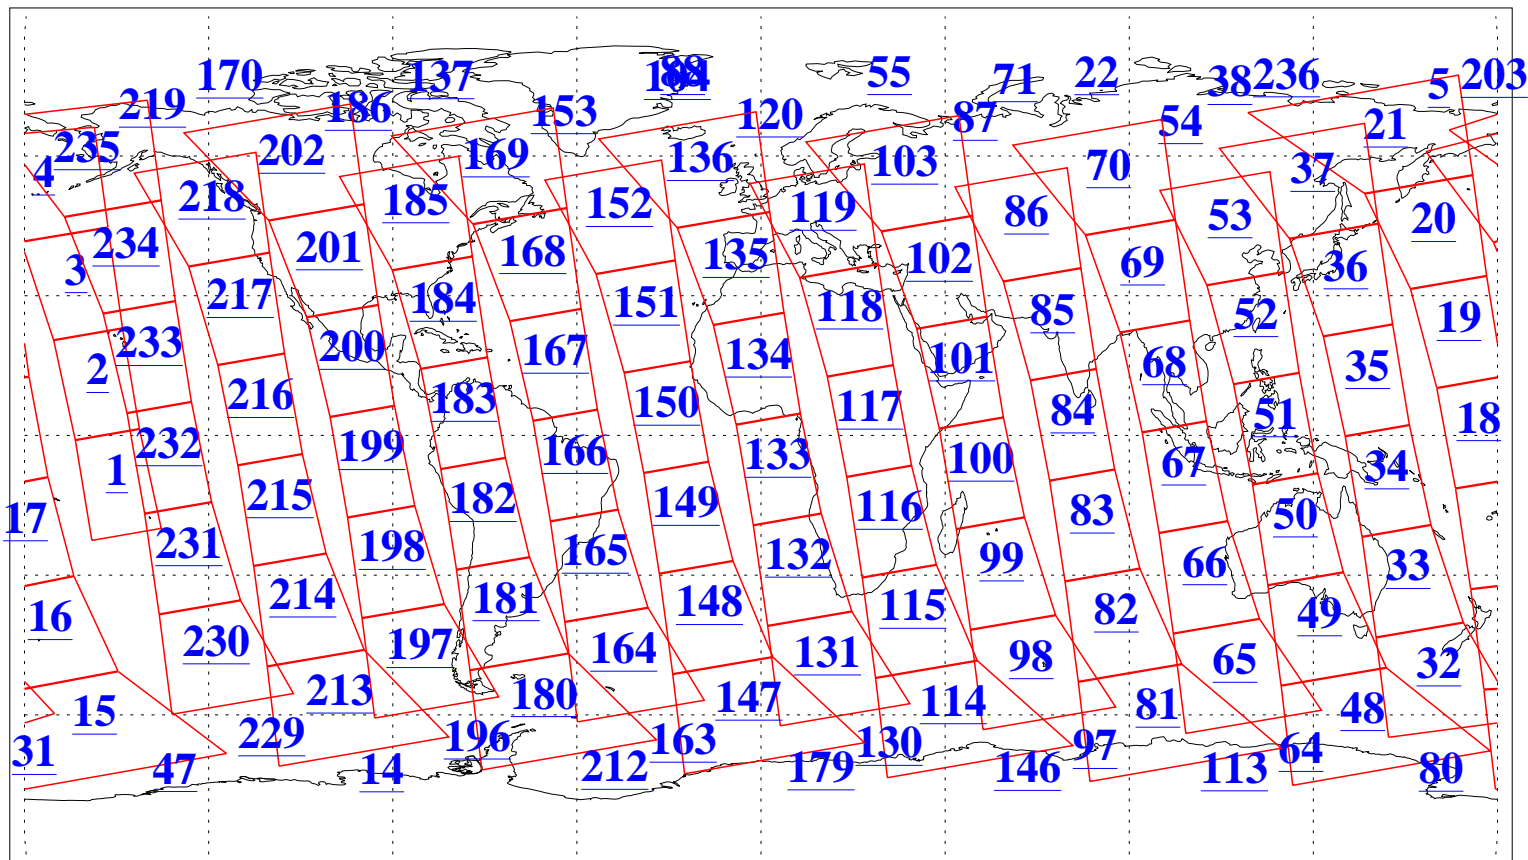

L1B Availability  
AMSU Granules: 240  
HSB Granules: 0  
AIRS Granules: 240

24 Feb 2004  
DoY 55  
Aqua Day 661  
Granules: 1 to 120

Granules: 121 to 240

Legend: AMSU Available, HSB Available, AIRS Available

L1B Availability  
AMSU Granules: 240  
HSB Granules: 0  
AIRS Granules: 240

24 Feb 2004  
DoY 55  
Aqua Day 661

Ascending Granules

Descending Granules

Legend: AMSU Available, HSB Available, AIRS Available

L1B Availability  
 AMSU Granules: 240  
 HSB Granules: 0  
 AIRS Granules: 240

24 Feb 2004  
 DoY 55  
 Aqua Day 661

Northern Hemisphere Granules

Southern Hemisphere Granules

Legend: AMSU Available, HSB Available, AIRS Available