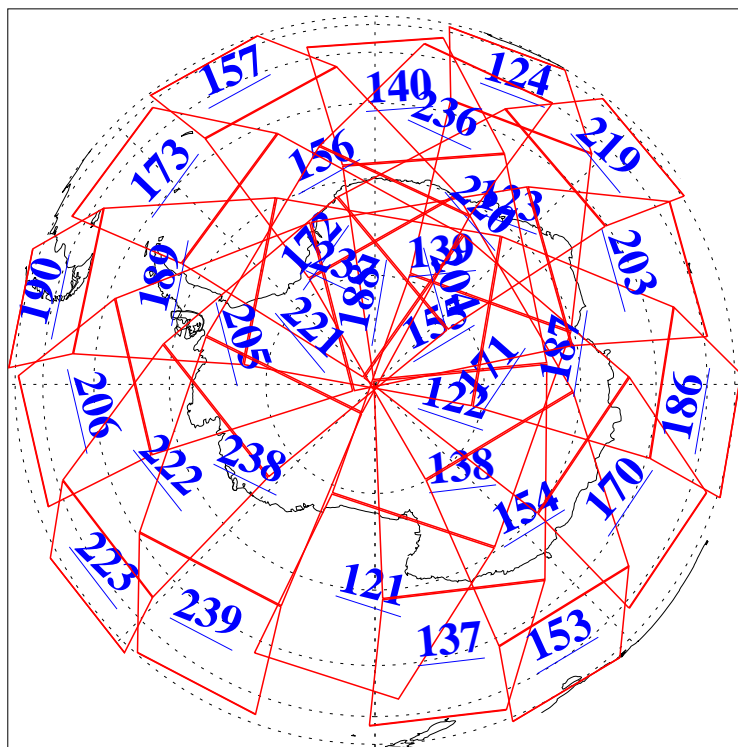

L1B Availability
AMSU Granules: 240
HSB Granules: 0
AIRS Granules: 240

23 Feb 2004
DoY 54
Aqua Day 660
Granules: 1 to 120

Granules: 121 to 240

Legend: AMSU Available, HSB Available, AIRS Available

L1B Availability
AMSU Granules: 240
HSB Granules: 0
AIRS Granules: 240

23 Feb 2004
DoY 54
Aqua Day 660

Ascending Granules

Descending Granules

Legend: AMSU Available, HSB Available, AIRS Available

L1B Availability
 AMSU Granules: 240
 HSB Granules: 0
 AIRS Granules: 240

23 Feb 2004
 DoY 54
 Aqua Day 660

Northern Hemisphere Granules

Southern Hemisphere Granules

Legend: AMSU Available, HSB Available, AIRS Available