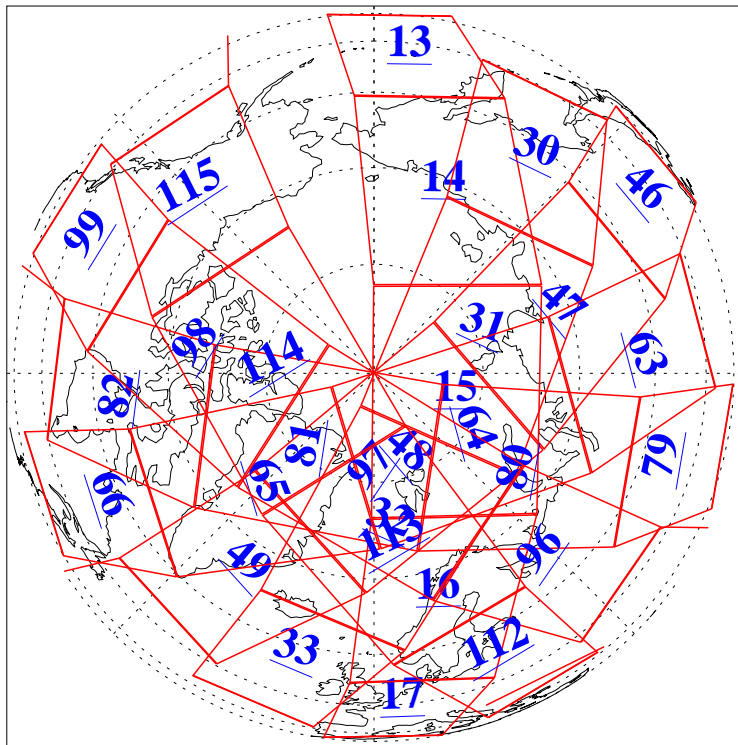

L1B Availability
AMSU Granules: 240
HSB Granules: 0
AIRS Granules: 240

23 Feb 2004
DoY 54
Aqua Day 660
Granules: 1 to 120

Granules: 121 to 240

Legend: AMSU Available, HSB Available, AIRS Available

L1B Availability
AMSU Granules: 240
HSB Granules: 0
AIRS Granules: 240

23 Feb 2004
DoY 54
Aqua Day 660

Ascending Granules

Descending Granules

Legend: AMSU Available, HSB Available, AIRS Available

L1B Availability
 AMSU Granules: 240
 HSB Granules: 0
 AIRS Granules: 240

23 Feb 2004
 DoY 54
 Aqua Day 660

Northern Hemisphere Granules

Southern Hemisphere Granules

Legend: AMSU Available, HSB Available, AIRS Available