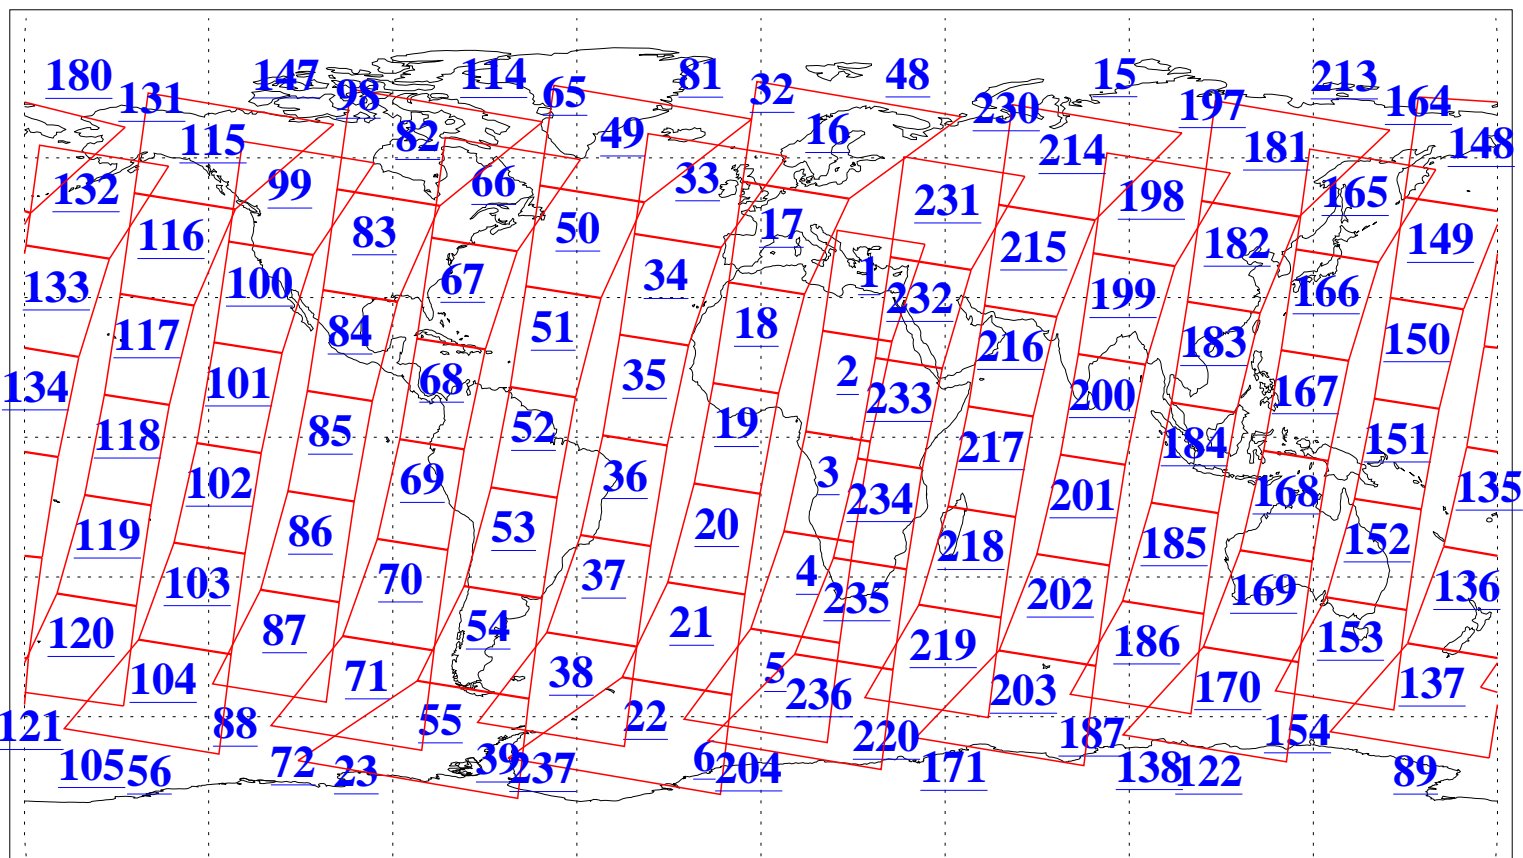

L1B Availability
AMSU Granules: 240
HSB Granules: 0
AIRS Granules: 240

23 Feb 2004
DoY 54
Aqua Day 660
Granules: 1 to 120

Granules: 121 to 240

Legend: AMSU Available, HSB Available, AIRS Available

L1B Availability
AMSU Granules: 240
HSB Granules: 0
AIRS Granules: 240

23 Feb 2004
DoY 54
Aqua Day 660

Ascending Granules

Descending Granules

Legend: AMSU Available, HSB Available, AIRS Available

L1B Availability
 AMSU Granules: 240
 HSB Granules: 0
 AIRS Granules: 240

23 Feb 2004
 DoY 54
 Aqua Day 660

Northern Hemisphere Granules

Southern Hemisphere Granules

Legend: AMSU Available, HSB Available, AIRS Available