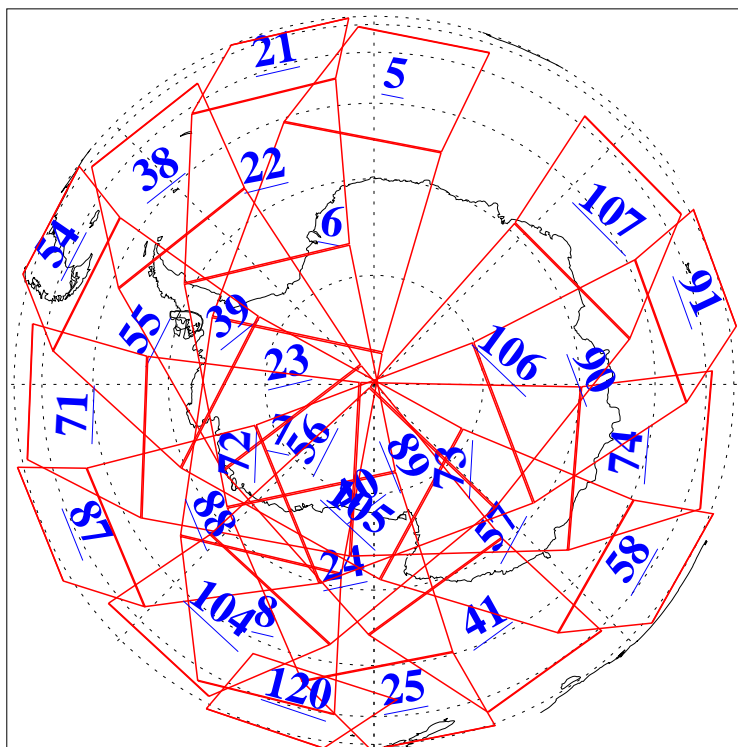

L1B Availability
AMSU Granules: 240
HSB Granules: 0
AIRS Granules: 240

23 Feb 2004
DoY 54
Aqua Day 660
Granules: 1 to 120

Granules: 121 to 240

Legend: AMSU Available, HSB Available, AIRS Available

L1B Availability
AMSU Granules: 240
HSB Granules: 0
AIRS Granules: 240

23 Feb 2004
DoY 54
Aqua Day 660

Ascending Granules

Descending Granules

Legend: AMSU Available, HSB Available, AIRS Available

L1B Availability
 AMSU Granules: 240
 HSB Granules: 0
 AIRS Granules: 240

23 Feb 2004
 DoY 54
 Aqua Day 660

Northern Hemisphere Granules

Southern Hemisphere Granules

Legend: AMSU Available, HSB Available, AIRS Available