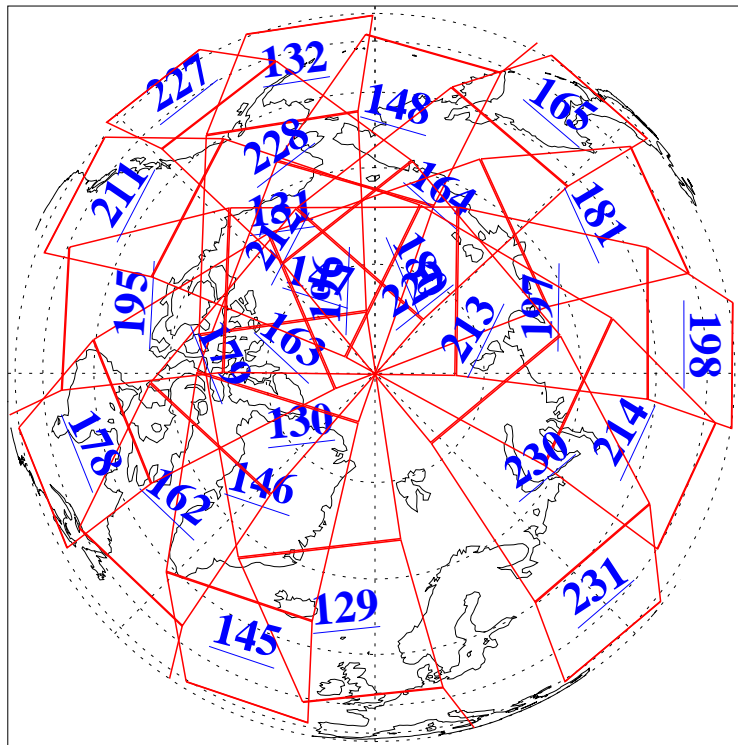

L1B Availability
AMSU Granules: 240
HSB Granules: 0
AIRS Granules: 240

23 Feb 2004
DoY 54
Aqua Day 660
Granules: 1 to 120

Granules: 121 to 240

Legend: AMSU Available, HSB Available, AIRS Available

L1B Availability
AMSU Granules: 240
HSB Granules: 0
AIRS Granules: 240

23 Feb 2004
DoY 54
Aqua Day 660

Ascending Granules

Descending Granules

Legend: AMSU Available, HSB Available, AIRS Available

L1B Availability
 AMSU Granules: 240
 HSB Granules: 0
 AIRS Granules: 240

23 Feb 2004
 DoY 54
 Aqua Day 660

Northern Hemisphere Granules

Southern Hemisphere Granules

Legend: AMSU Available, HSB Available, AIRS Available