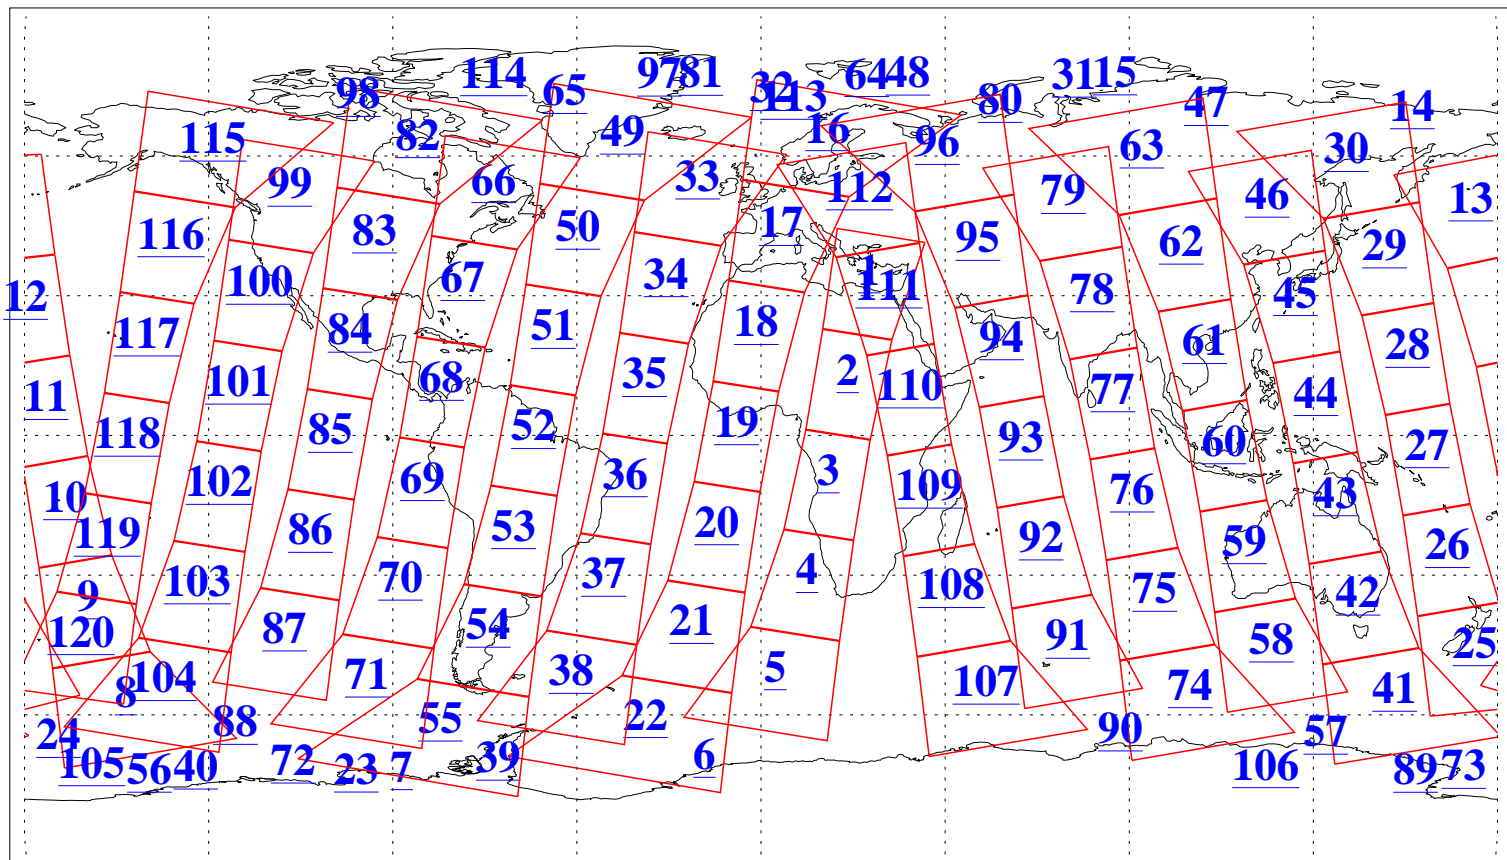

L1B Availability
AMSU Granules: 240
HSB Granules: 0
AIRS Granules: 240

23 Feb 2004
DoY 54
Aqua Day 660
Granules: 1 to 120

Granules: 121 to 240

Legend: AMSU Available, HSB Available, AIRS Available

L1B Availability
AMSU Granules: 240
HSB Granules: 0
AIRS Granules: 240

23 Feb 2004
DoY 54
Aqua Day 660

Ascending Granules

Descending Granules

Legend: AMSU Available, HSB Available, AIRS Available

L1B Availability
 AMSU Granules: 240
 HSB Granules: 0
 AIRS Granules: 240

23 Feb 2004
 DoY 54
 Aqua Day 660

Northern Hemisphere Granules

Southern Hemisphere Granules

Legend: AMSU Available, HSB Available, AIRS Available