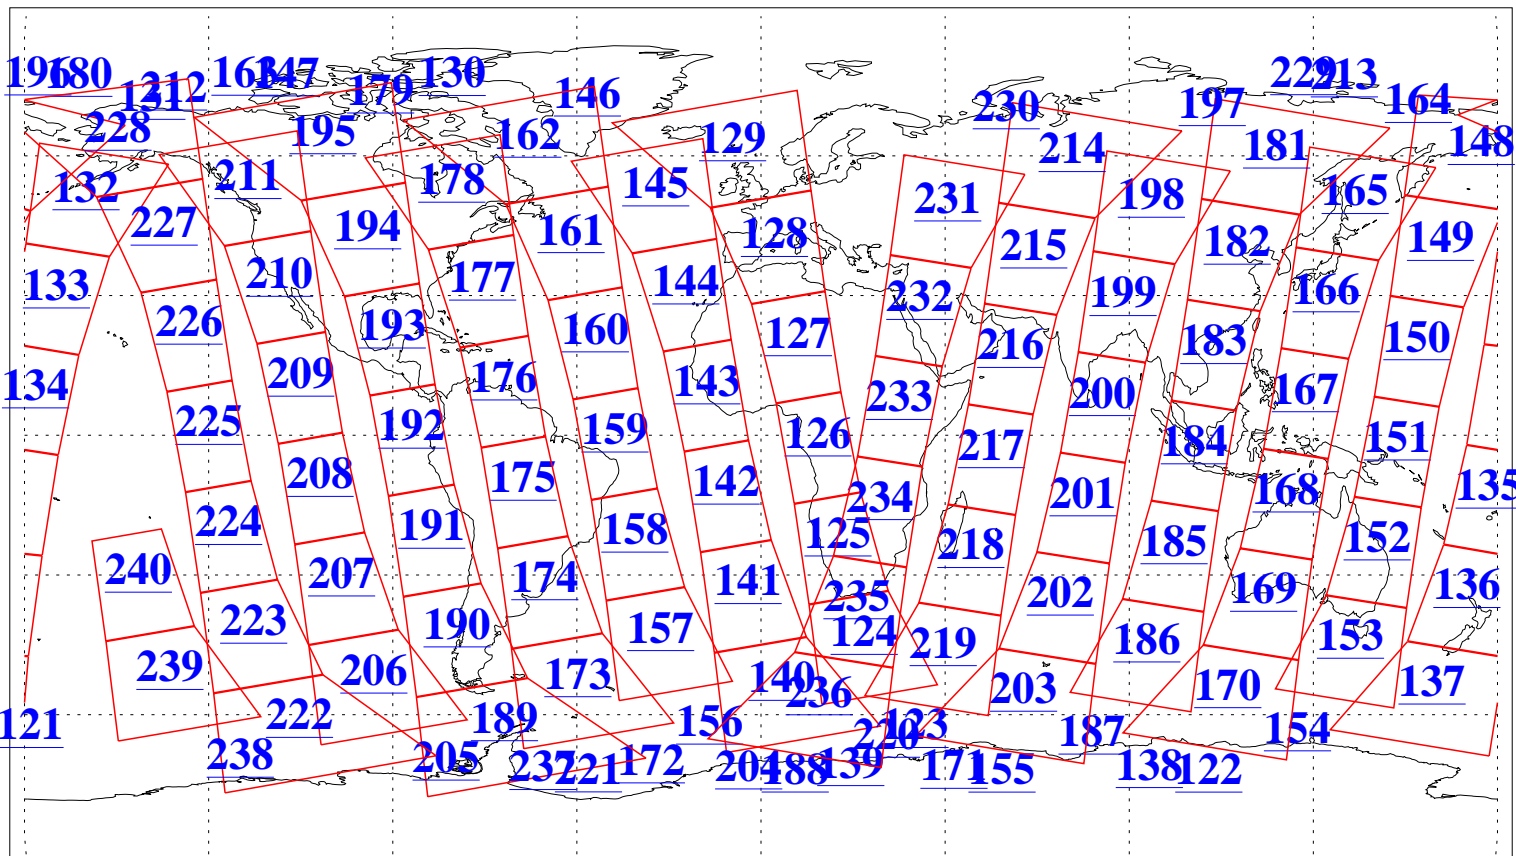

L1B Availability
AMSU Granules: 240
HSB Granules: 0
AIRS Granules: 240

23 Feb 2004
DoY 54
Aqua Day 660
Granules: 1 to 120

Granules: 121 to 240

Legend: AMSU Available, HSB Available, AIRS Available

L1B Availability
AMSU Granules: 240
HSB Granules: 0
AIRS Granules: 240

23 Feb 2004
DoY 54
Aqua Day 660

Ascending Granules

Descending Granules

Legend: AMSU Available, HSB Available, AIRS Available

L1B Availability
 AMSU Granules: 240
 HSB Granules: 0
 AIRS Granules: 240

23 Feb 2004
 DoY 54
 Aqua Day 660

Northern Hemisphere Granules

Southern Hemisphere Granules

Legend: AMSU Available, HSB Available, AIRS Available