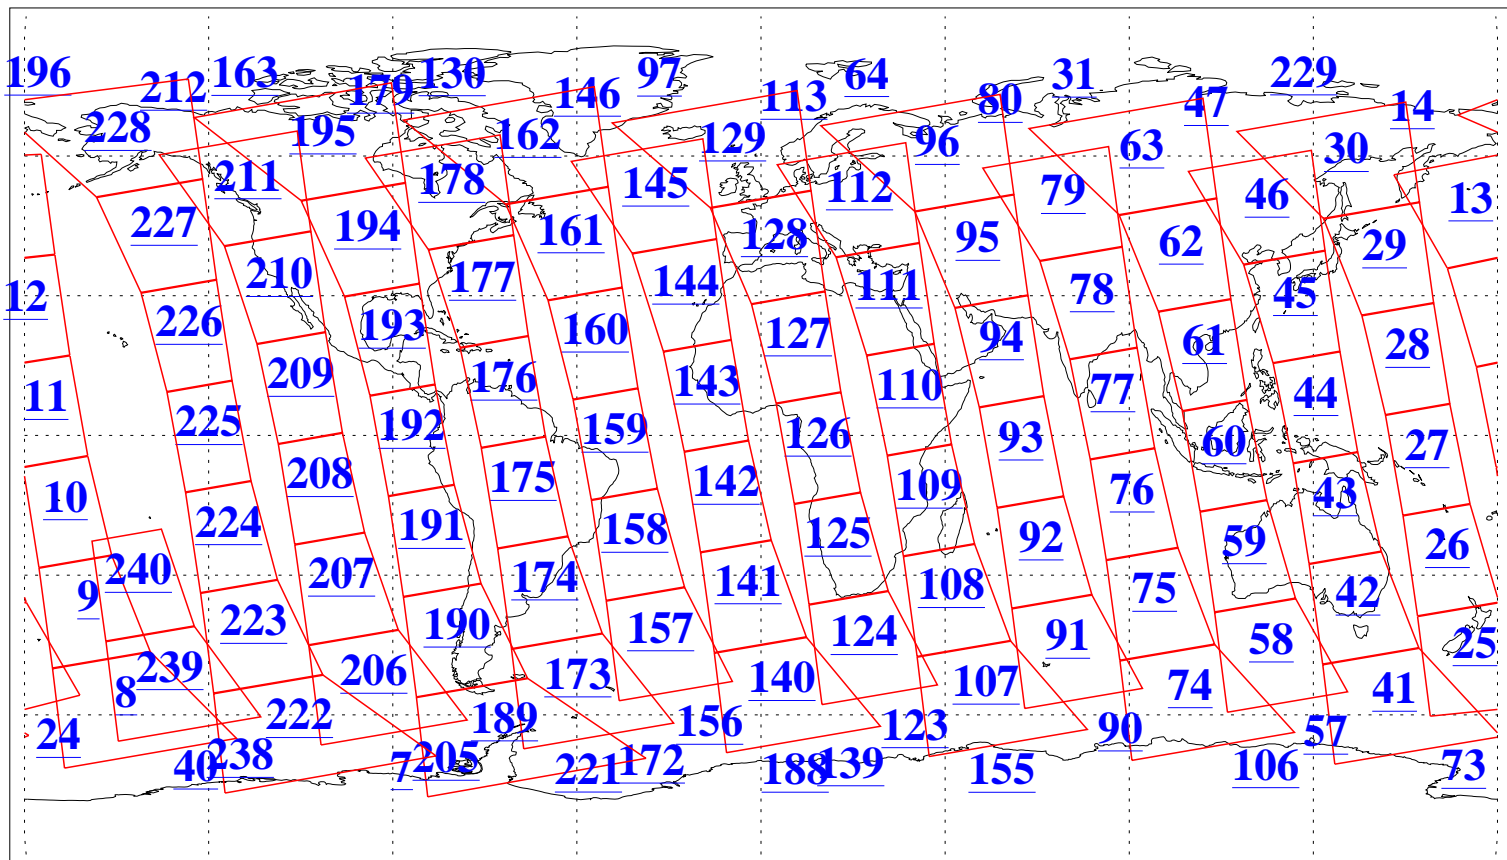

L1B Availability
AMSU Granules: 240
HSB Granules: 0
AIRS Granules: 240

23 Feb 2004
DoY 54
Aqua Day 660
Granules: 1 to 120

Granules: 121 to 240

Legend: AMSU Available, HSB Available, AIRS Available

L1B Availability
AMSU Granules: 240
HSB Granules: 0
AIRS Granules: 240

23 Feb 2004
DoY 54
Aqua Day 660

Ascending Granules

Descending Granules

Legend: AMSU Available, HSB Available, AIRS Available

L1B Availability
 AMSU Granules: 240
 HSB Granules: 0
 AIRS Granules: 240

23 Feb 2004
 DoY 54
 Aqua Day 660

Northern Hemisphere Granules

Southern Hemisphere Granules

Legend: AMSU Available, HSB Available, AIRS Available