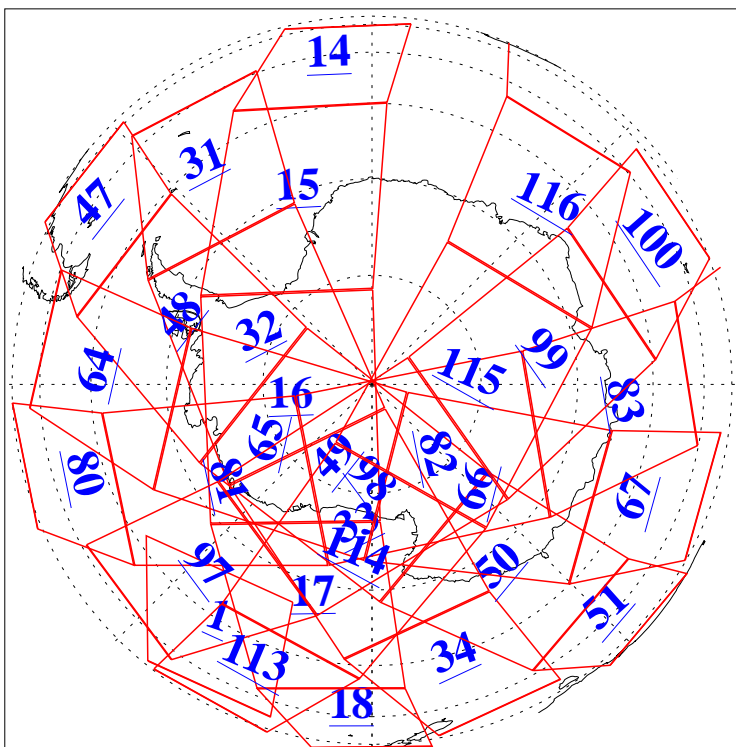

L1B Availability  
AMSU Granules: 240  
HSB Granules: 0  
AIRS Granules: 240

22 Feb 2004  
DoY 53  
Aqua Day 659  
Granules: 1 to 120

Granules: 121 to 240

Legend: AMSU Available, HSB Available, AIRS Available

L1B Availability  
AMSU Granules: 240  
HSB Granules: 0  
AIRS Granules: 240

22 Feb 2004  
DoY 53  
Aqua Day 659

Ascending Granules

Descending Granules

Legend: AMSU Available, HSB Available, AIRS Available

L1B Availability  
 AMSU Granules: 240  
 HSB Granules: 0  
 AIRS Granules: 240

22 Feb 2004  
 DoY 53  
 Aqua Day 659

Northern Hemisphere Granules

Southern Hemisphere Granules

Legend: AMSU Available, HSB Available, AIRS Available