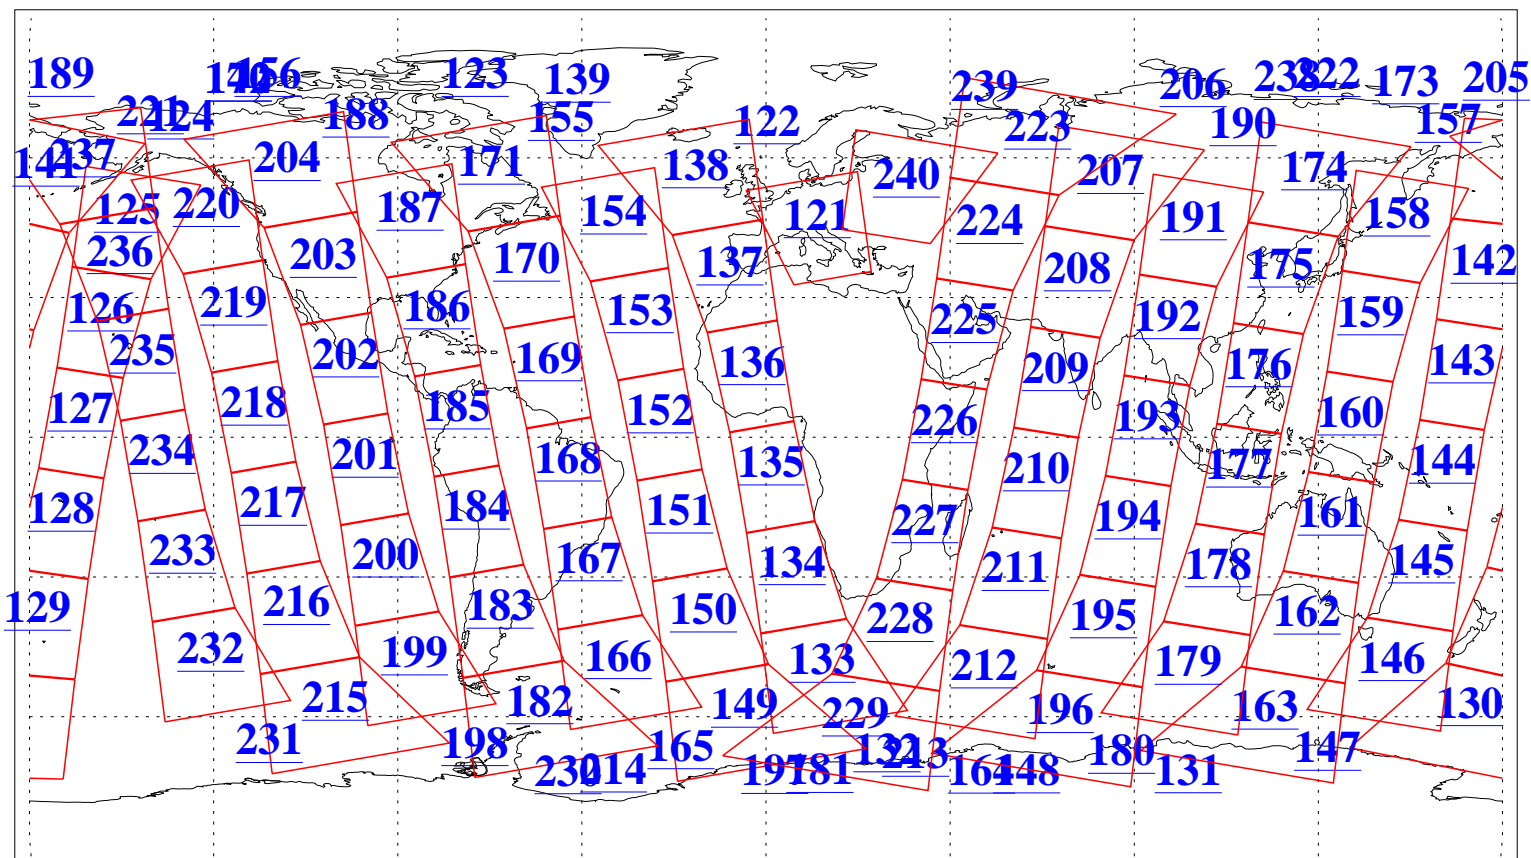

L1B Availability  
AMSU Granules: 240  
HSB Granules: 0  
AIRS Granules: 240

22 Feb 2004  
DoY 53  
Aqua Day 659  
Granules: 1 to 120

Granules: 121 to 240

Legend: AMSU Available, HSB Available, AIRS Available

L1B Availability  
AMSU Granules: 240  
HSB Granules: 0  
AIRS Granules: 240

22 Feb 2004  
DoY 53  
Aqua Day 659

Ascending Granules

Descending Granules

Legend: AMSU Available, HSB Available, AIRS Available

L1B Availability  
 AMSU Granules: 240  
 HSB Granules: 0  
 AIRS Granules: 240

22 Feb 2004  
 DoY 53  
 Aqua Day 659

Northern Hemisphere Granules

Southern Hemisphere Granules

Legend: AMSU Available, HSB Available, AIRS Available