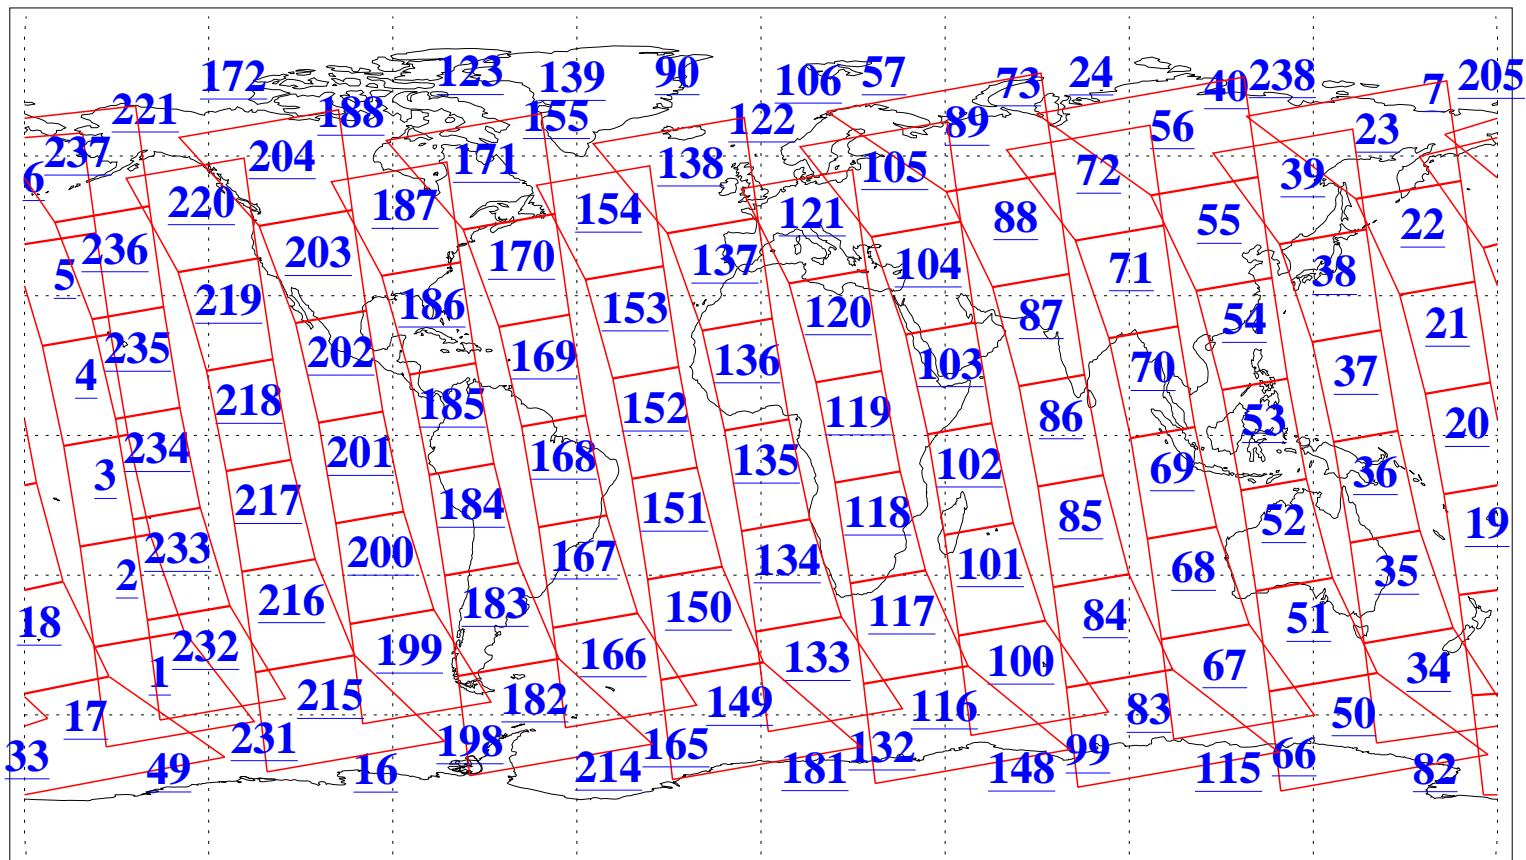

L1B Availability  
AMSU Granules: 240  
HSB Granules: 0  
AIRS Granules: 240

22 Feb 2004  
DoY 53  
Aqua Day 659  
Granules: 1 to 120

Granules: 121 to 240

Legend: AMSU Available, HSB Available, AIRS Available

L1B Availability  
AMSU Granules: 240  
HSB Granules: 0  
AIRS Granules: 240

22 Feb 2004  
DoY 53  
Aqua Day 659

Ascending Granules

Descending Granules

Legend: AMSU Available, HSB Available, AIRS Available