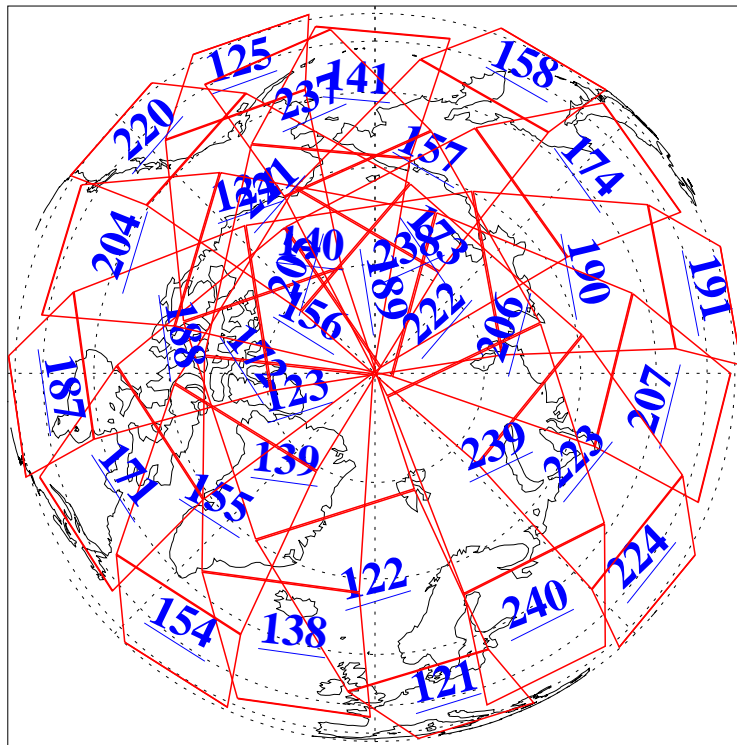

L1B Availability  
AMSU Granules: 240  
HSB Granules: 0  
AIRS Granules: 240

22 Feb 2004  
DoY 53  
Aqua Day 659  
Granules: 1 to 120

Granules: 121 to 240

Legend: AMSU Available, HSB Available, AIRS Available

L1B Availability  
AMSU Granules: 240  
HSB Granules: 0  
AIRS Granules: 240

22 Feb 2004  
DoY 53  
Aqua Day 659

Ascending Granules

Descending Granules

Legend: AMSU Available, HSB Available, AIRS Available

L1B Availability  
 AMSU Granules: 240  
 HSB Granules: 0  
 AIRS Granules: 240

22 Feb 2004  
 DoY 53  
 Aqua Day 659

Northern Hemisphere Granules

Southern Hemisphere Granules

Legend: AMSU Available, HSB Available, AIRS Available