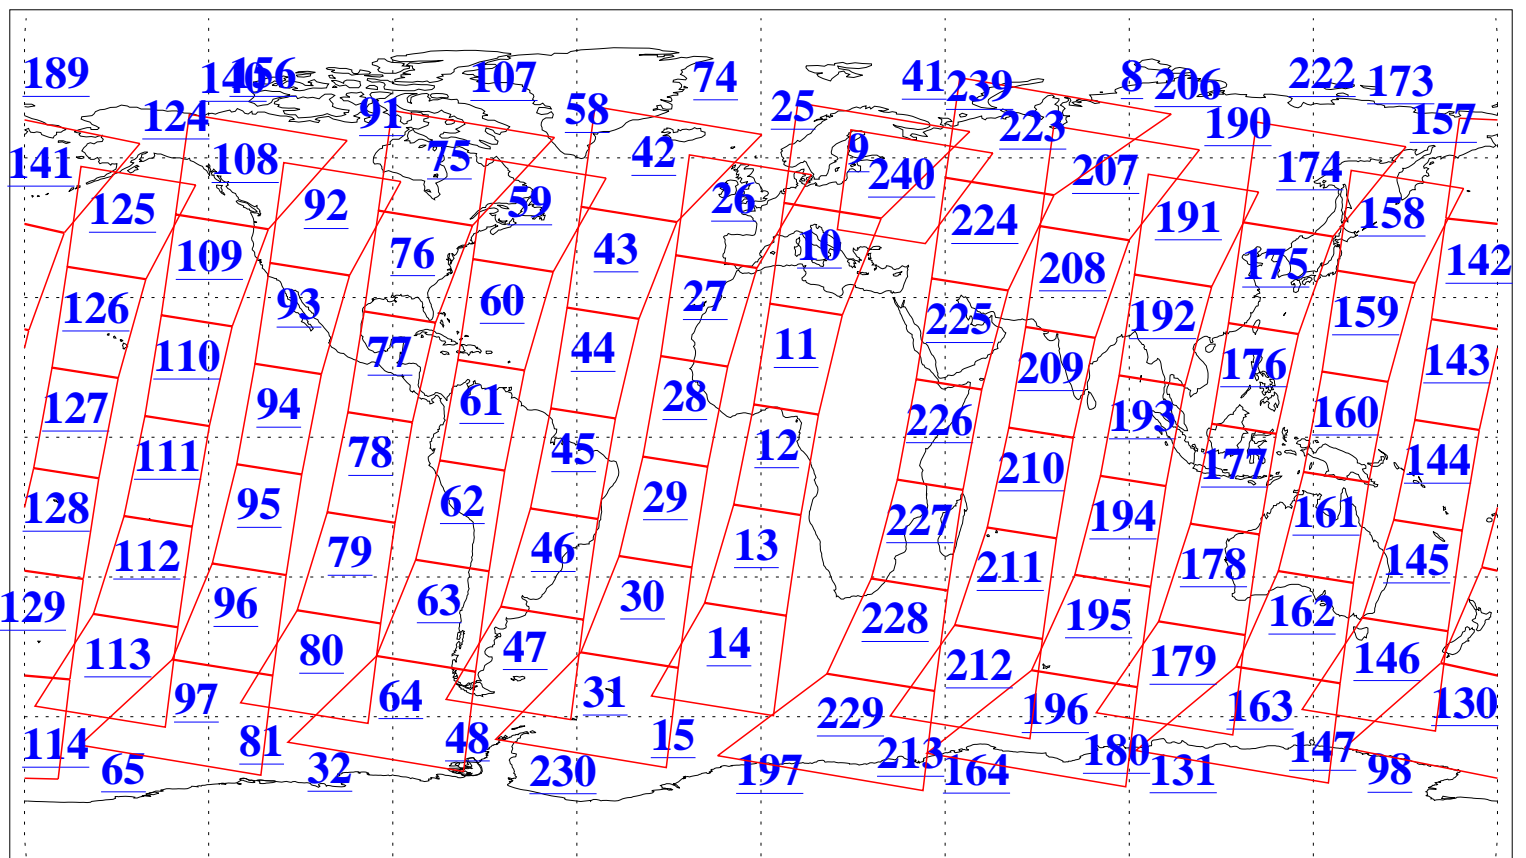

L1B Availability  
AMSU Granules: 240  
HSB Granules: 0  
AIRS Granules: 240

22 Feb 2004  
DoY 53  
Aqua Day 659  
Granules: 1 to 120

Granules: 121 to 240

Legend: AMSU Available, HSB Available, AIRS Available

L1B Availability  
AMSU Granules: 240  
HSB Granules: 0  
AIRS Granules: 240

22 Feb 2004  
DoY 53  
Aqua Day 659

Ascending Granules

Descending Granules

Legend: AMSU Available, HSB Available, AIRS Available

L1B Availability  
 AMSU Granules: 240  
 HSB Granules: 0  
 AIRS Granules: 240

22 Feb 2004  
 DoY 53  
 Aqua Day 659

Northern Hemisphere Granules

Southern Hemisphere Granules

Legend: AMSU Available, HSB Available, AIRS Available