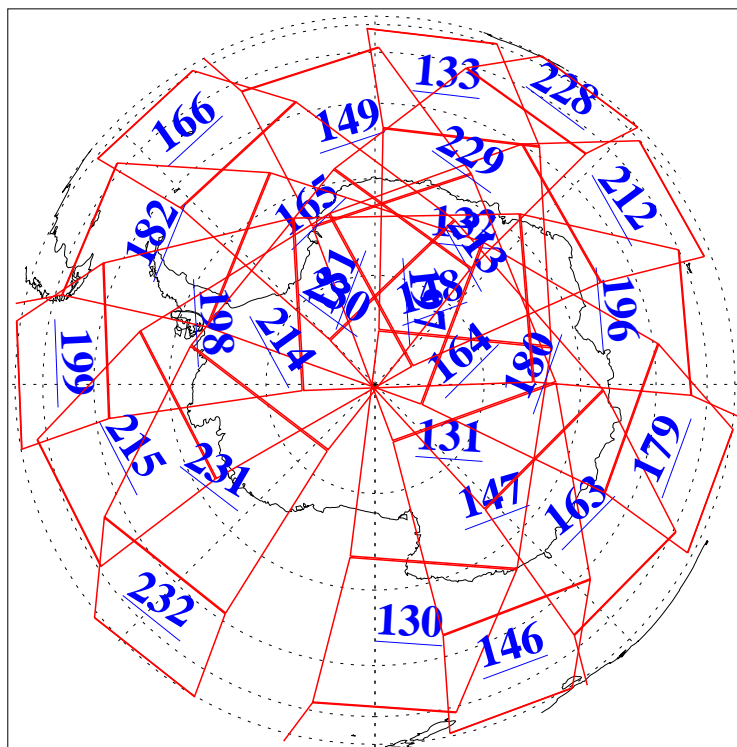

L1B Availability  
AMSU Granules: 240  
HSB Granules: 0  
AIRS Granules: 240

22 Feb 2004  
DoY 53  
Aqua Day 659  
Granules: 1 to 120

Granules: 121 to 240

Legend: AMSU Available, HSB Available, AIRS Available

L1B Availability  
AMSU Granules: 240  
HSB Granules: 0  
AIRS Granules: 240

22 Feb 2004  
DoY 53  
Aqua Day 659

Ascending Granules

Descending Granules

Legend: AMSU Available, HSB Available, AIRS Available

L1B Availability  
 AMSU Granules: 240  
 HSB Granules: 0  
 AIRS Granules: 240

22 Feb 2004  
 DoY 53  
 Aqua Day 659

Northern Hemisphere Granules

Southern Hemisphere Granules

Legend: AMSU Available, HSB Available, AIRS Available