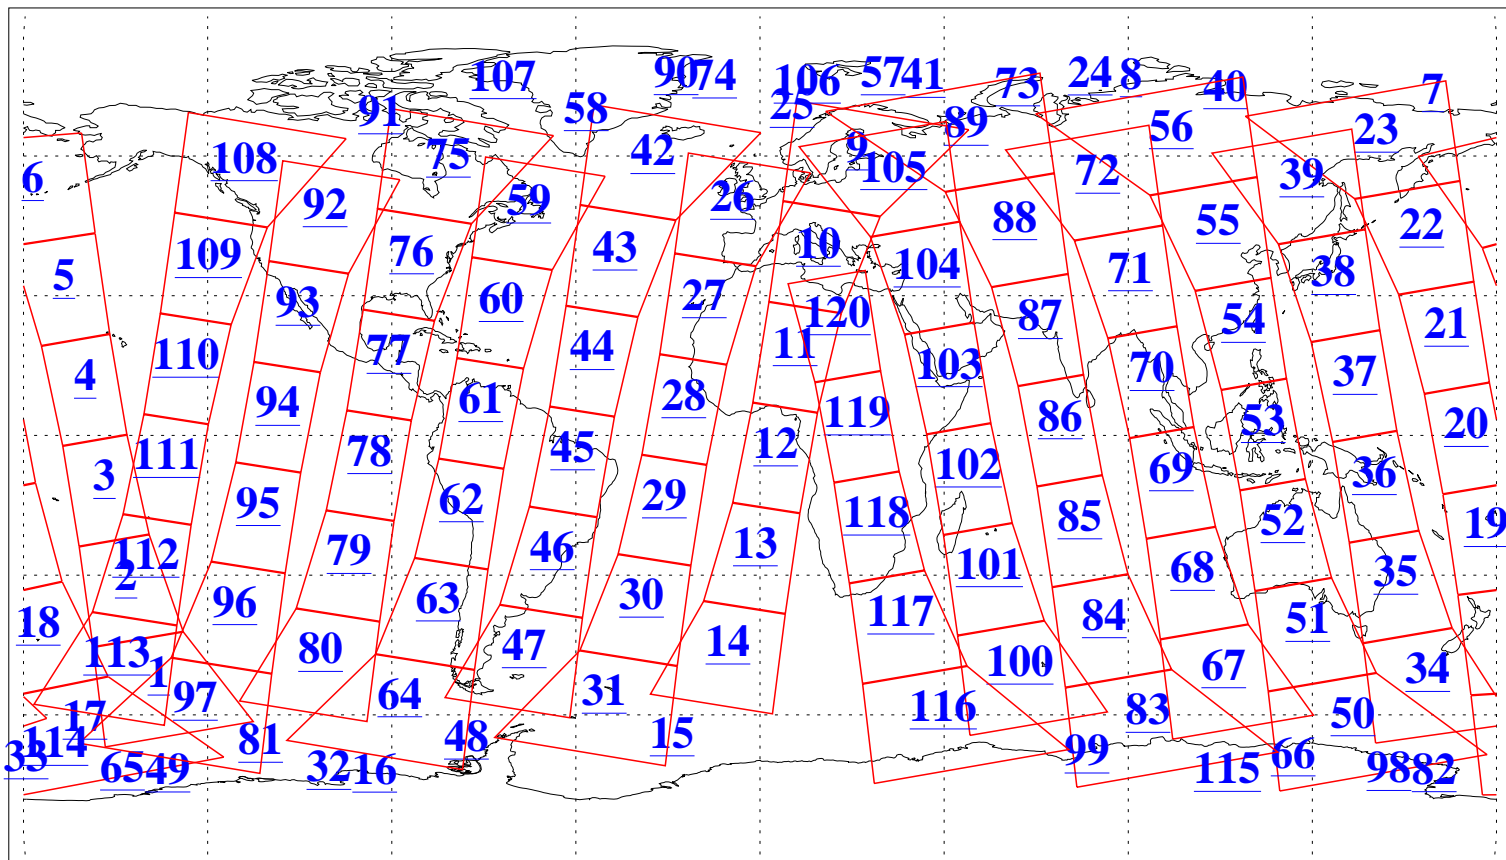

L1B Availability  
AMSU Granules: 240  
HSB Granules: 0  
AIRS Granules: 240

22 Feb 2004  
DoY 53  
Aqua Day 659  
Granules: 1 to 120

Granules: 121 to 240

Legend: AMSU Available, HSB Available, AIRS Available

L1B Availability  
AMSU Granules: 240  
HSB Granules: 0  
AIRS Granules: 240

22 Feb 2004  
DoY 53  
Aqua Day 659

Ascending Granules

Descending Granules

Legend: AMSU Available, HSB Available, AIRS Available

L1B Availability  
 AMSU Granules: 240  
 HSB Granules: 0  
 AIRS Granules: 240

22 Feb 2004  
 DoY 53  
 Aqua Day 659

Northern Hemisphere Granules

Southern Hemisphere Granules

Legend: AMSU Available, HSB Available, AIRS Available