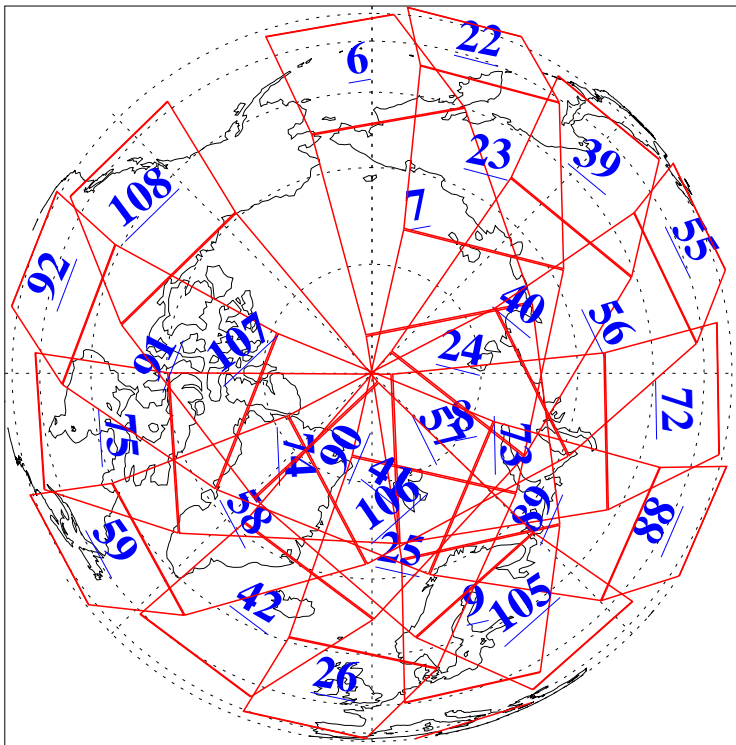

L1B Availability  
AMSU Granules: 240  
HSB Granules: 0  
AIRS Granules: 240

22 Feb 2004  
DoY 53  
Aqua Day 659  
Granules: 1 to 120

Granules: 121 to 240

Legend: AMSU Available, HSB Available, AIRS Available

L1B Availability  
AMSU Granules: 240  
HSB Granules: 0  
AIRS Granules: 240

22 Feb 2004  
DoY 53  
Aqua Day 659

Ascending Granules

Descending Granules

Legend: AMSU Available, HSB Available, AIRS Available

L1B Availability  
 AMSU Granules: 240  
 HSB Granules: 0  
 AIRS Granules: 240

22 Feb 2004  
 DoY 53  
 Aqua Day 659

Northern Hemisphere Granules

Southern Hemisphere Granules

Legend: AMSU Available, HSB Available, AIRS Available