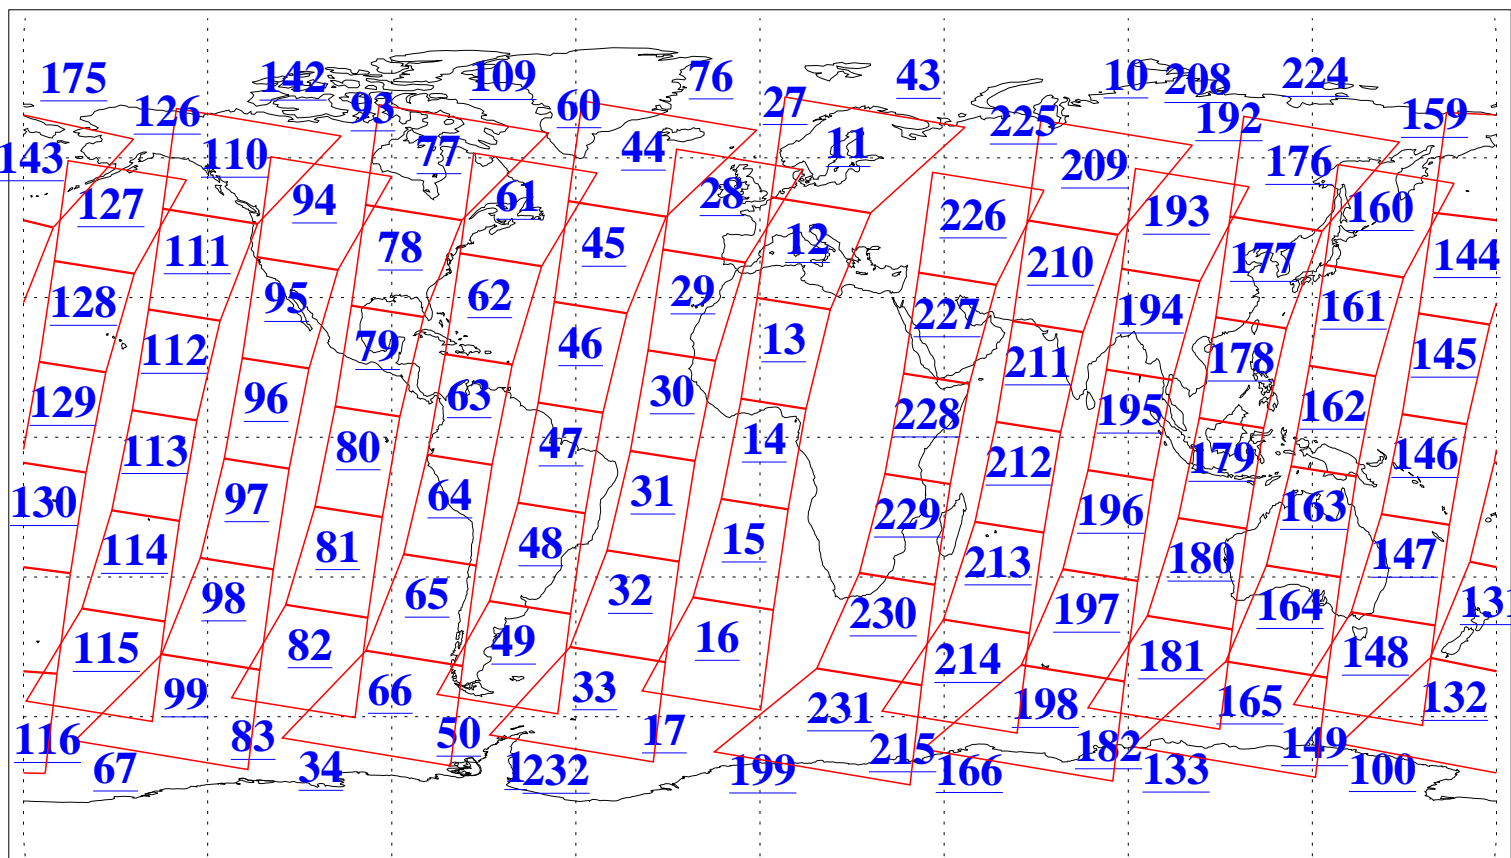

L1B Availability
AMSU Granules: 240
HSB Granules: 0
AIRS Granules: 240

20 Feb 2004
DoY 51
Aqua Day 657
Granules: 1 to 120

Granules: 121 to 240

Legend: AMSU Available, HSB Available, AIRS Available

L1B Availability
AMSU Granules: 240
HSB Granules: 0
AIRS Granules: 240

20 Feb 2004
DoY 51
Aqua Day 657

Ascending Granules

Descending Granules

Legend: AMSU Available, HSB Available, AIRS Available

L1B Availability
 AMSU Granules: 240
 HSB Granules: 0
 AIRS Granules: 240

20 Feb 2004
 DoY 51
 Aqua Day 657

Northern Hemisphere Granules

Southern Hemisphere Granules

Legend: AMSU Available, HSB Available, AIRS Available