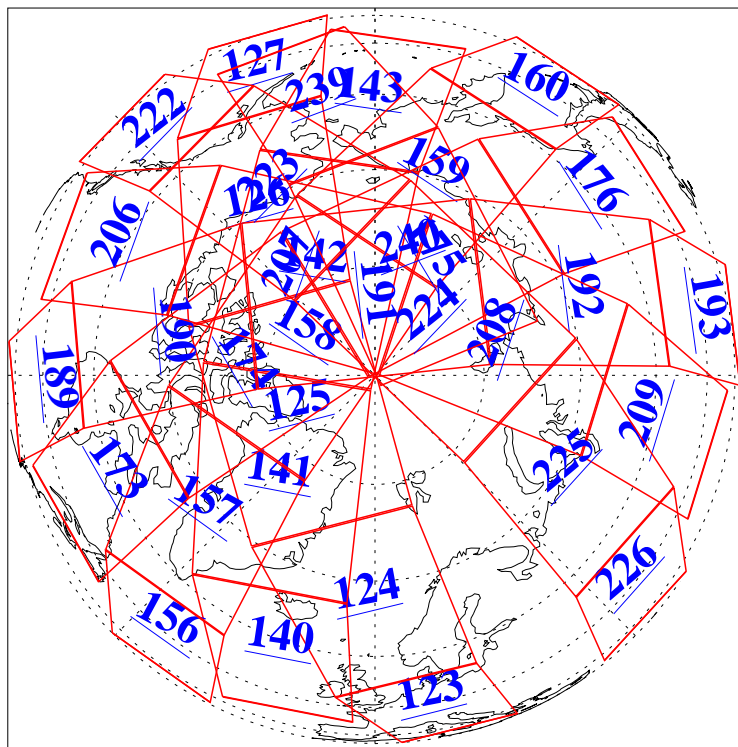

L1B Availability
AMSU Granules: 240
HSB Granules: 0
AIRS Granules: 240

20 Feb 2004
DoY 51
Aqua Day 657
Granules: 1 to 120

Granules: 121 to 240

Legend: AMSU Available, HSB Available, AIRS Available

L1B Availability
AMSU Granules: 240
HSB Granules: 0
AIRS Granules: 240

20 Feb 2004
DoY 51
Aqua Day 657

Ascending Granules

Descending Granules

Legend: AMSU Available, HSB Available, AIRS Available

L1B Availability
 AMSU Granules: 240
 HSB Granules: 0
 AIRS Granules: 240

20 Feb 2004
 DoY 51
 Aqua Day 657

Northern Hemisphere Granules

Southern Hemisphere Granules

Legend: AMSU Available, HSB Available, AIRS Available