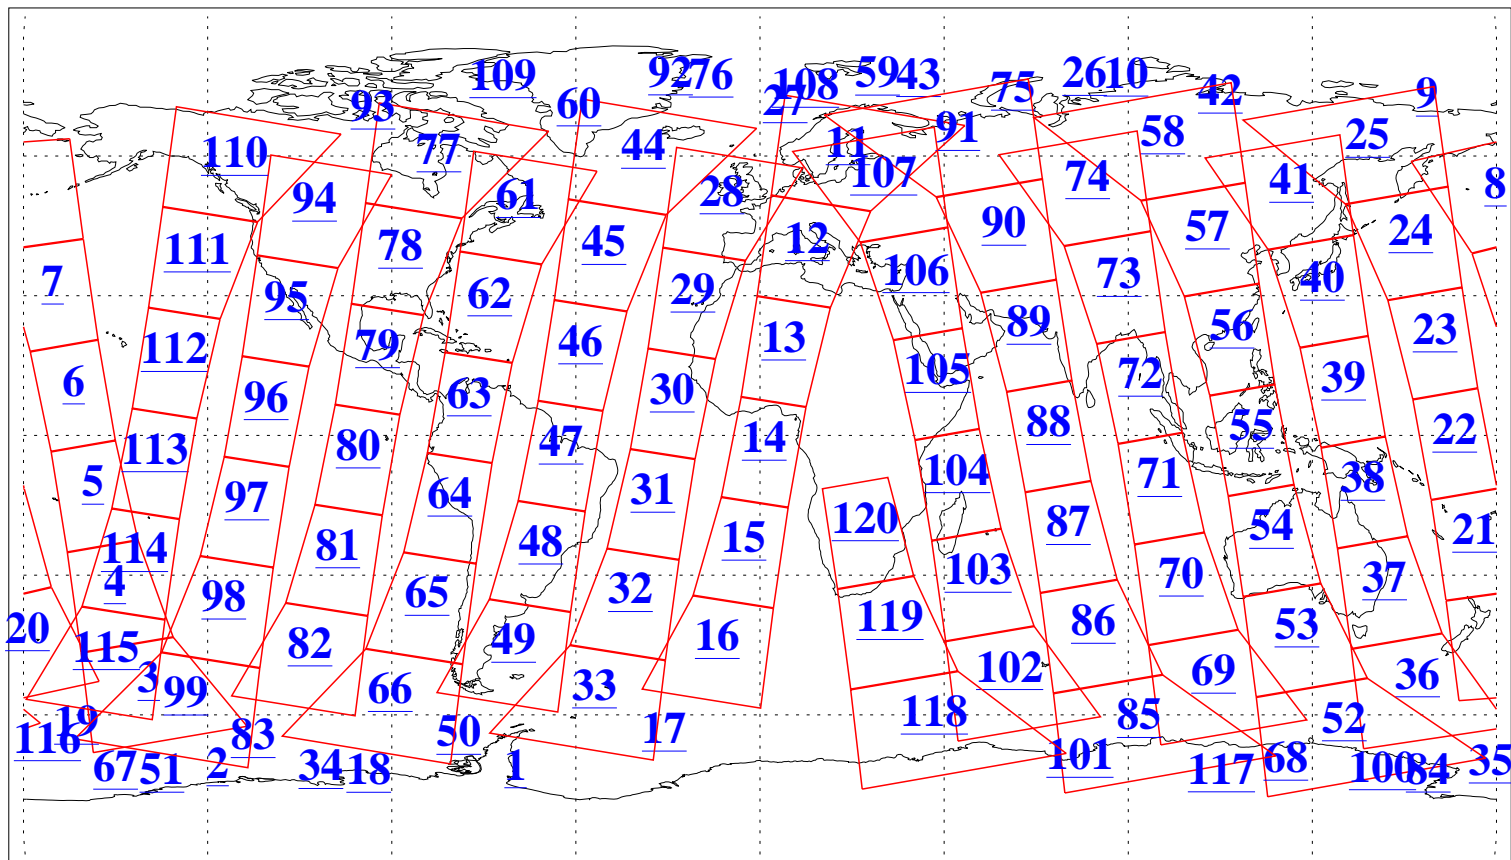

L1B Availability
AMSU Granules: 240
HSB Granules: 0
AIRS Granules: 240

20 Feb 2004
DoY 51
Aqua Day 657
Granules: 1 to 120

Granules: 121 to 240

Legend: AMSU Available, HSB Available, AIRS Available

L1B Availability
AMSU Granules: 240
HSB Granules: 0
AIRS Granules: 240

20 Feb 2004
DoY 51
Aqua Day 657

Ascending Granules

Descending Granules

Legend: AMSU Available, HSB Available, AIRS Available

L1B Availability
 AMSU Granules: 240
 HSB Granules: 0
 AIRS Granules: 240

20 Feb 2004
 DoY 51
 Aqua Day 657

Northern Hemisphere Granules

Southern Hemisphere Granules

Legend: AMSU Available, HSB Available, AIRS Available