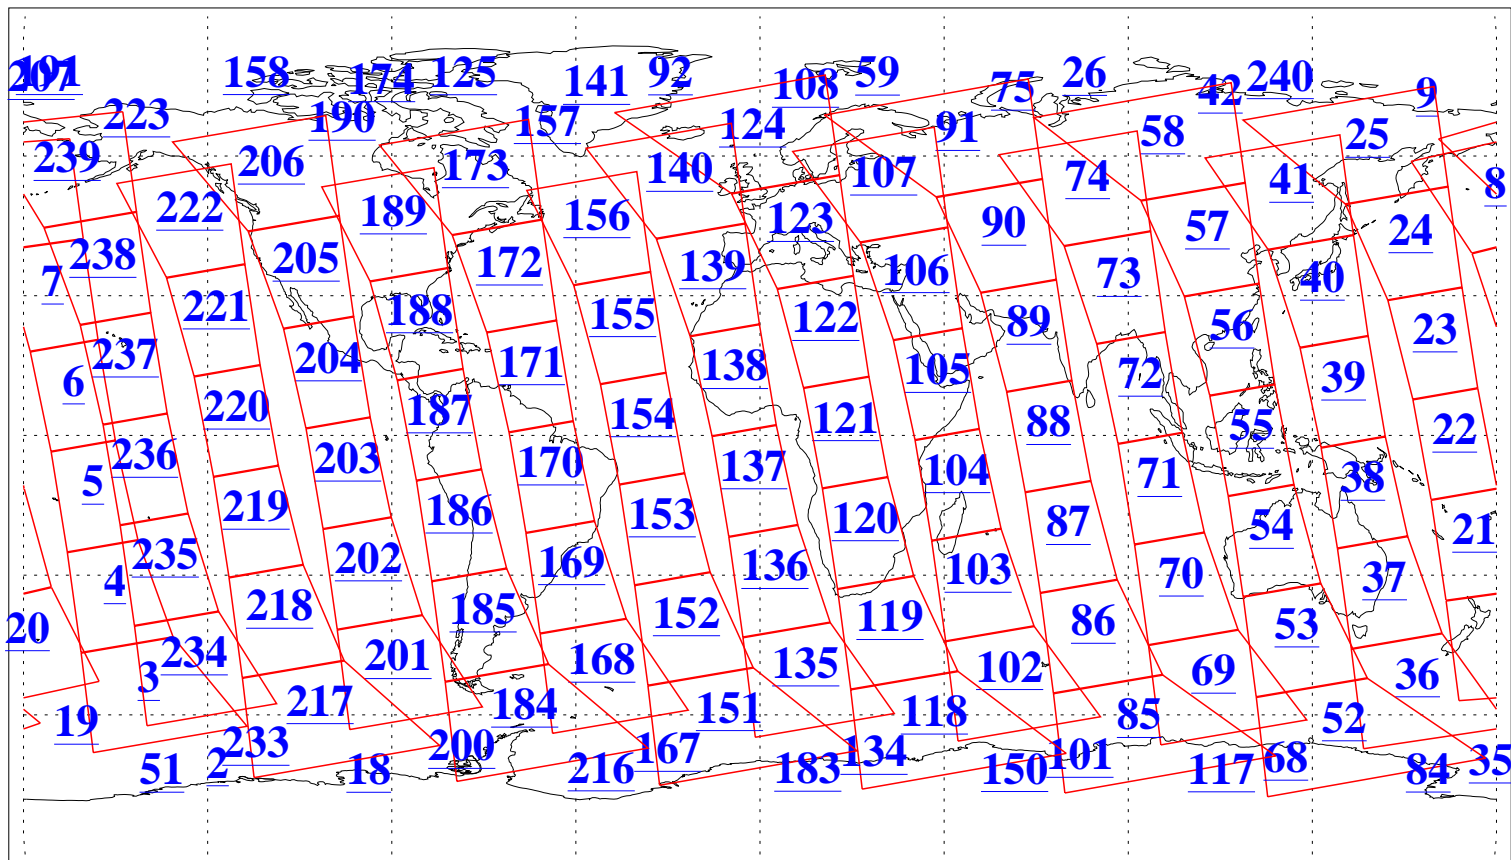

L1B Availability
AMSU Granules: 240
HSB Granules: 0
AIRS Granules: 240

20 Feb 2004
DoY 51
Aqua Day 657
Granules: 1 to 120

Granules: 121 to 240

Legend: AMSU Available, HSB Available, AIRS Available

L1B Availability
AMSU Granules: 240
HSB Granules: 0
AIRS Granules: 240

20 Feb 2004
DoY 51
Aqua Day 657

Ascending Granules

Descending Granules

Legend: AMSU Available, HSB Available, AIRS Available

L1B Availability
 AMSU Granules: 240
 HSB Granules: 0
 AIRS Granules: 240

20 Feb 2004
 DoY 51
 Aqua Day 657

Northern Hemisphere Granules

Southern Hemisphere Granules

Legend: AMSU Available, HSB Available, AIRS Available