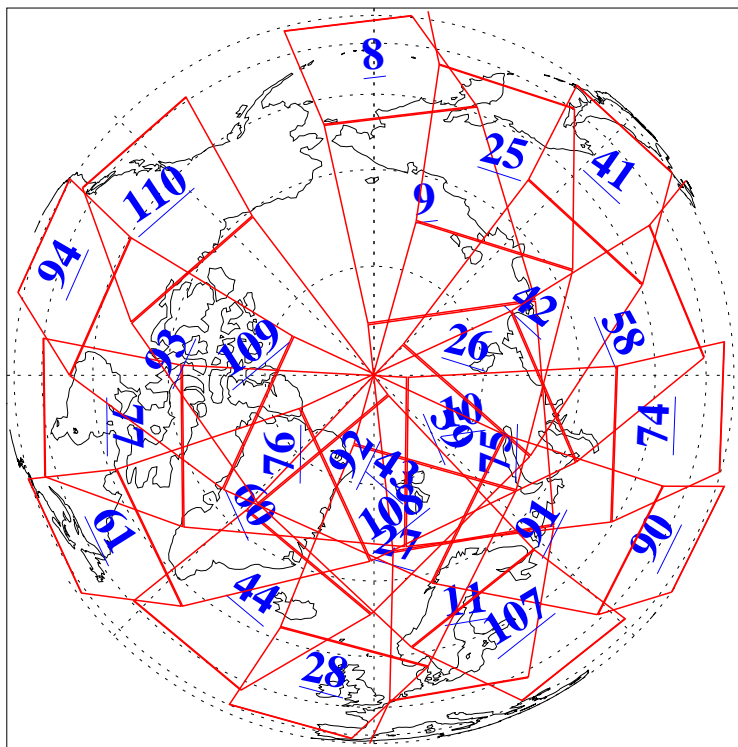

L1B Availability
AMSU Granules: 240
HSB Granules: 0
AIRS Granules: 240

20 Feb 2004
DoY 51
Aqua Day 657
Granules: 1 to 120

Granules: 121 to 240

Legend: AMSU Available, HSB Available, AIRS Available

L1B Availability
AMSU Granules: 240
HSB Granules: 0
AIRS Granules: 240

20 Feb 2004
DoY 51
Aqua Day 657

Ascending Granules

Descending Granules

Legend: AMSU Available, HSB Available, AIRS Available

L1B Availability
 AMSU Granules: 240
 HSB Granules: 0
 AIRS Granules: 240

20 Feb 2004
 DoY 51
 Aqua Day 657

Northern Hemisphere Granules

Southern Hemisphere Granules

Legend: AMSU Available, HSB Available, AIRS Available