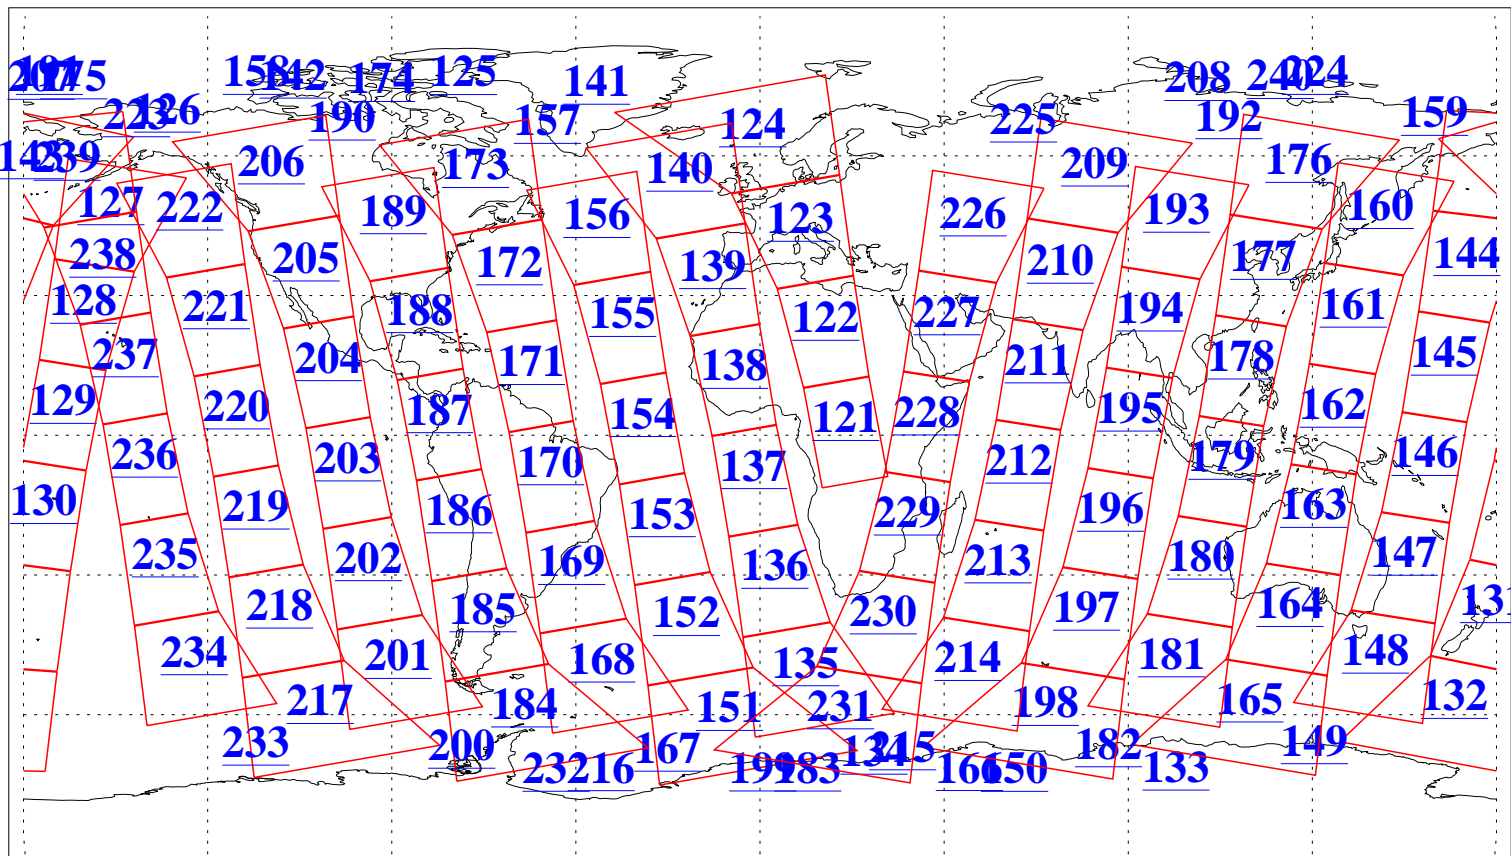

L1B Availability
AMSU Granules: 240
HSB Granules: 0
AIRS Granules: 240

20 Feb 2004
DoY 51
Aqua Day 657
Granules: 1 to 120

Granules: 121 to 240

Legend: AMSU Available, HSB Available, AIRS Available

L1B Availability
AMSU Granules: 240
HSB Granules: 0
AIRS Granules: 240

20 Feb 2004
DoY 51
Aqua Day 657

Ascending Granules

Descending Granules

Legend: AMSU Available, HSB Available, AIRS Available

L1B Availability
 AMSU Granules: 240
 HSB Granules: 0
 AIRS Granules: 240

20 Feb 2004
 DoY 51
 Aqua Day 657

Northern Hemisphere Granules

Southern Hemisphere Granules

Legend: AMSU Available, HSB Available, AIRS Available