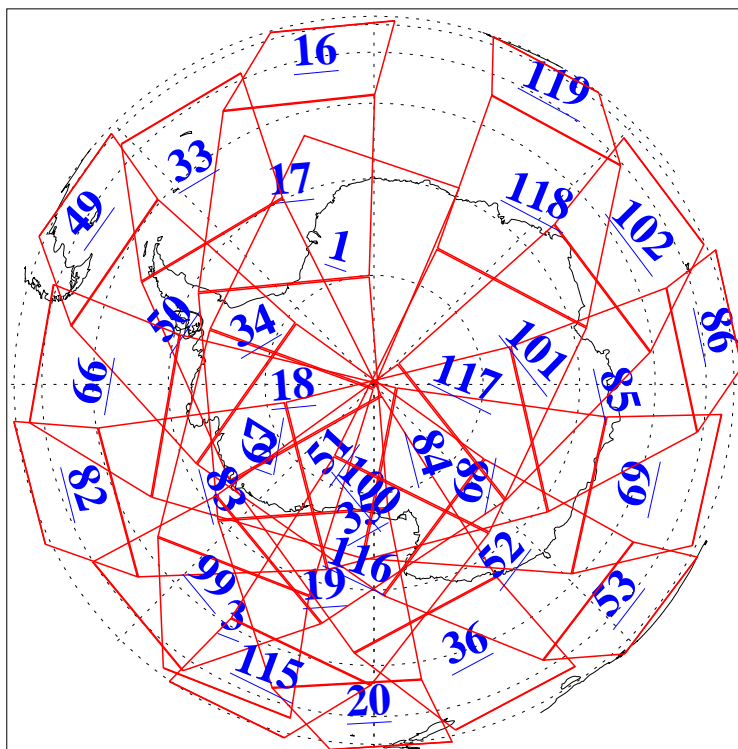

L1B Availability
AMSU Granules: 240
HSB Granules: 0
AIRS Granules: 240

20 Feb 2004
DoY 51
Aqua Day 657
Granules: 1 to 120

Granules: 121 to 240

Legend: AMSU Available, HSB Available, AIRS Available

L1B Availability
AMSU Granules: 240
HSB Granules: 0
AIRS Granules: 240

20 Feb 2004
DoY 51
Aqua Day 657

Ascending Granules

Descending Granules

Legend: AMSU Available, HSB Available, AIRS Available

L1B Availability
 AMSU Granules: 240
 HSB Granules: 0
 AIRS Granules: 240

20 Feb 2004
 DoY 51
 Aqua Day 657

Northern Hemisphere Granules

Southern Hemisphere Granules

Legend: AMSU Available, HSB Available, AIRS Available