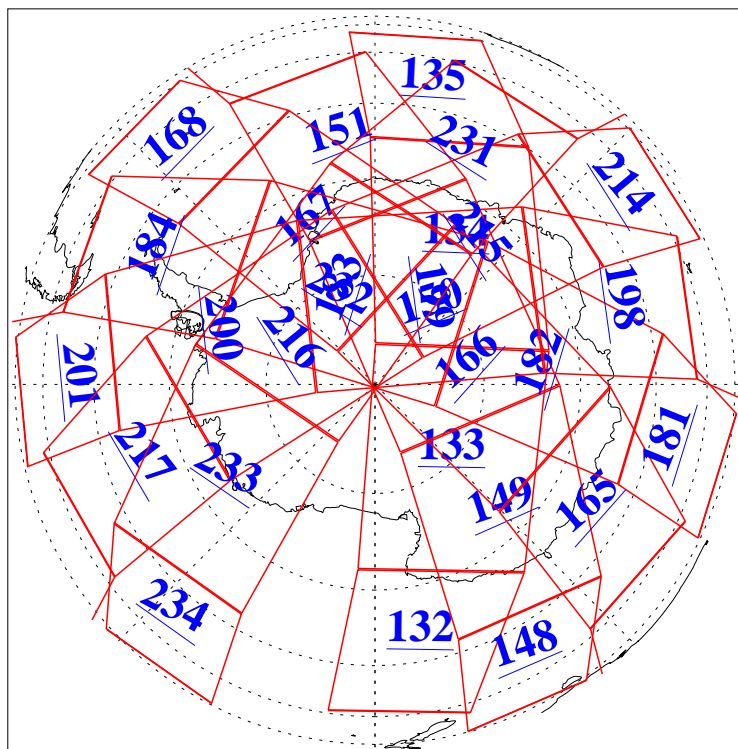

L1B Availability
AMSU Granules: 240
HSB Granules: 0
AIRS Granules: 240

20 Feb 2004
DoY 51
Aqua Day 657
Granules: 1 to 120

Granules: 121 to 240

Legend: AMSU Available, HSB Available, AIRS Available

L1B Availability
AMSU Granules: 240
HSB Granules: 0
AIRS Granules: 240

20 Feb 2004
DoY 51
Aqua Day 657

Ascending Granules

Descending Granules

Legend: AMSU Available, HSB Available, AIRS Available

L1B Availability
 AMSU Granules: 240
 HSB Granules: 0
 AIRS Granules: 240

20 Feb 2004
 DoY 51
 Aqua Day 657

Northern Hemisphere Granules

Southern Hemisphere Granules

Legend: AMSU Available, HSB Available, AIRS Available