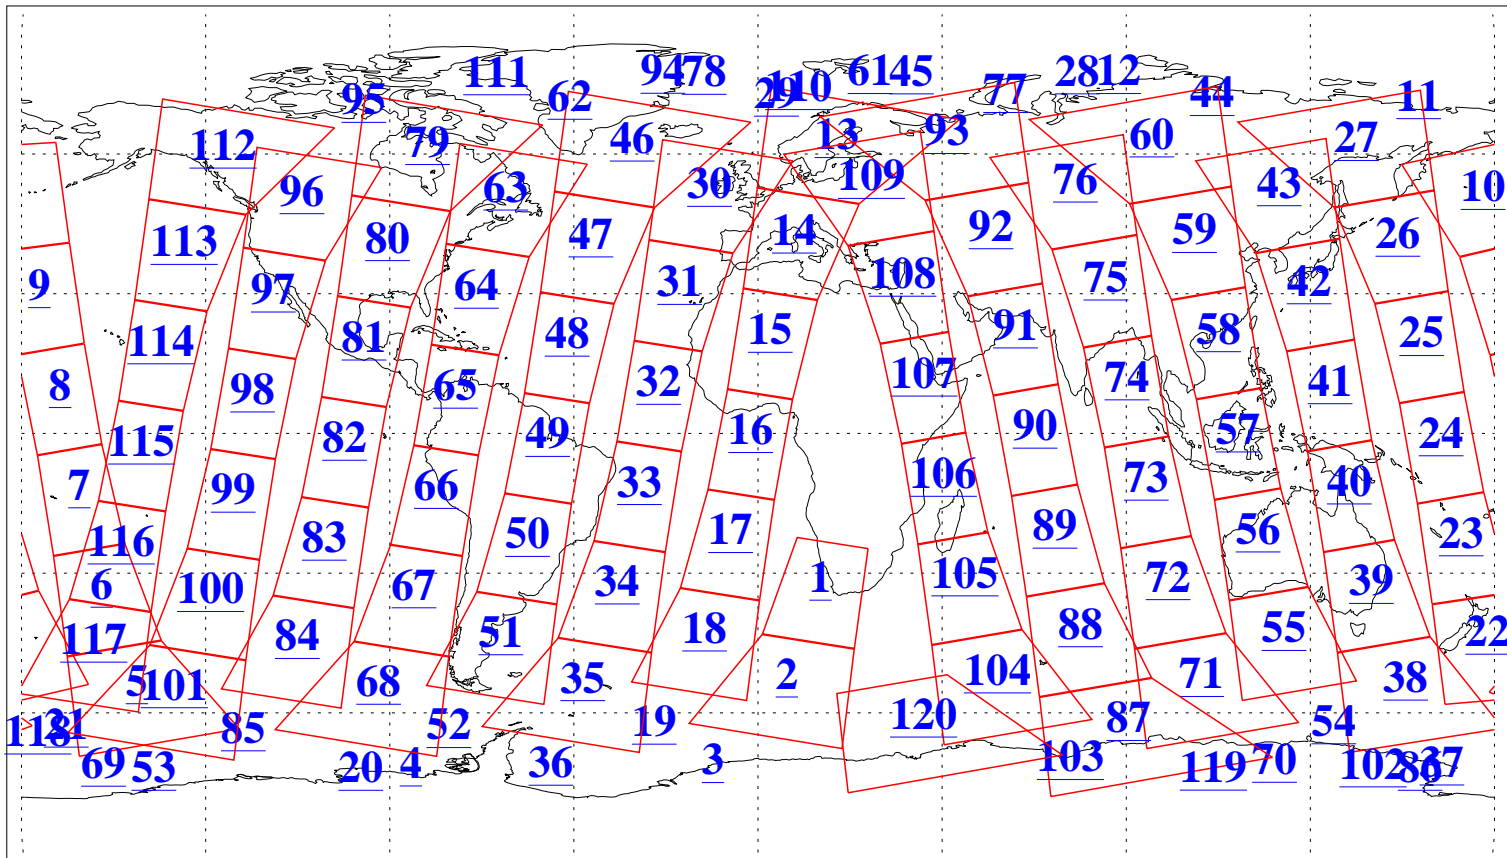

L1B Availability
AMSU Granules: 240
HSB Granules: 0
AIRS Granules: 240

18 Feb 2004
DoY 49
Aqua Day 655
Granules: 1 to 120

Granules: 121 to 240

Legend: AMSU Available, HSB Available, AIRS Available

L1B Availability
AMSU Granules: 240
HSB Granules: 0
AIRS Granules: 240

18 Feb 2004
DoY 49
Aqua Day 655

Ascending Granules

Descending Granules

Legend: AMSU Available, HSB Available, AIRS Available

L1B Availability
 AMSU Granules: 240
 HSB Granules: 0
 AIRS Granules: 240

18 Feb 2004
 DoY 49
 Aqua Day 655

Northern Hemisphere Granules

Southern Hemisphere Granules

Legend: AMSU Available, HSB Available, AIRS Available