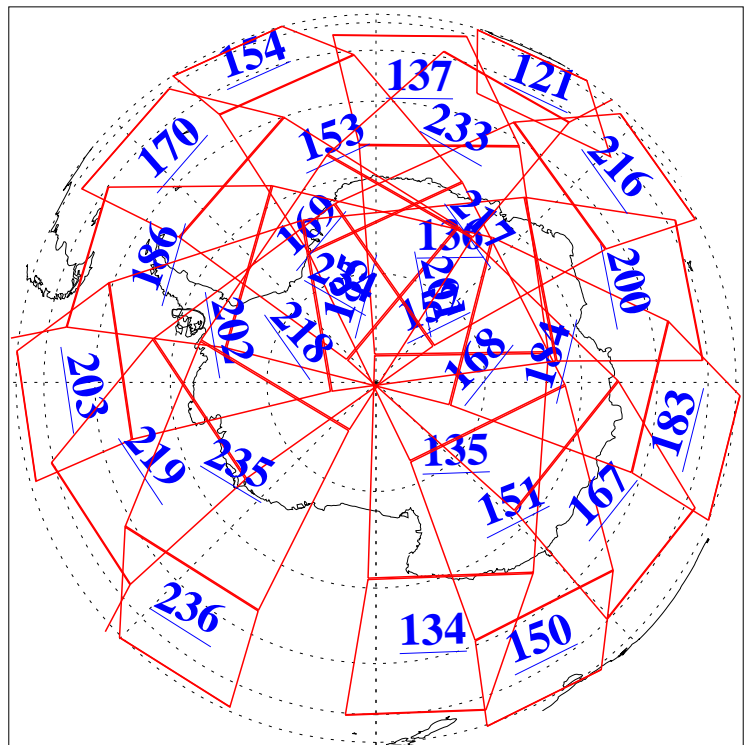

L1B Availability
AMSU Granules: 240
HSB Granules: 0
AIRS Granules: 240

18 Feb 2004
DoY 49
Aqua Day 655
Granules: 1 to 120

Granules: 121 to 240

Legend: AMSU Available, HSB Available, AIRS Available

L1B Availability
AMSU Granules: 240
HSB Granules: 0
AIRS Granules: 240

18 Feb 2004
DoY 49
Aqua Day 655

Ascending Granules

Descending Granules

Legend: AMSU Available, HSB Available, AIRS Available

L1B Availability
 AMSU Granules: 240
 HSB Granules: 0
 AIRS Granules: 240

18 Feb 2004
 DoY 49
 Aqua Day 655

Northern Hemisphere Granules

Southern Hemisphere Granules

Legend: AMSU Available, HSB Available, AIRS Available