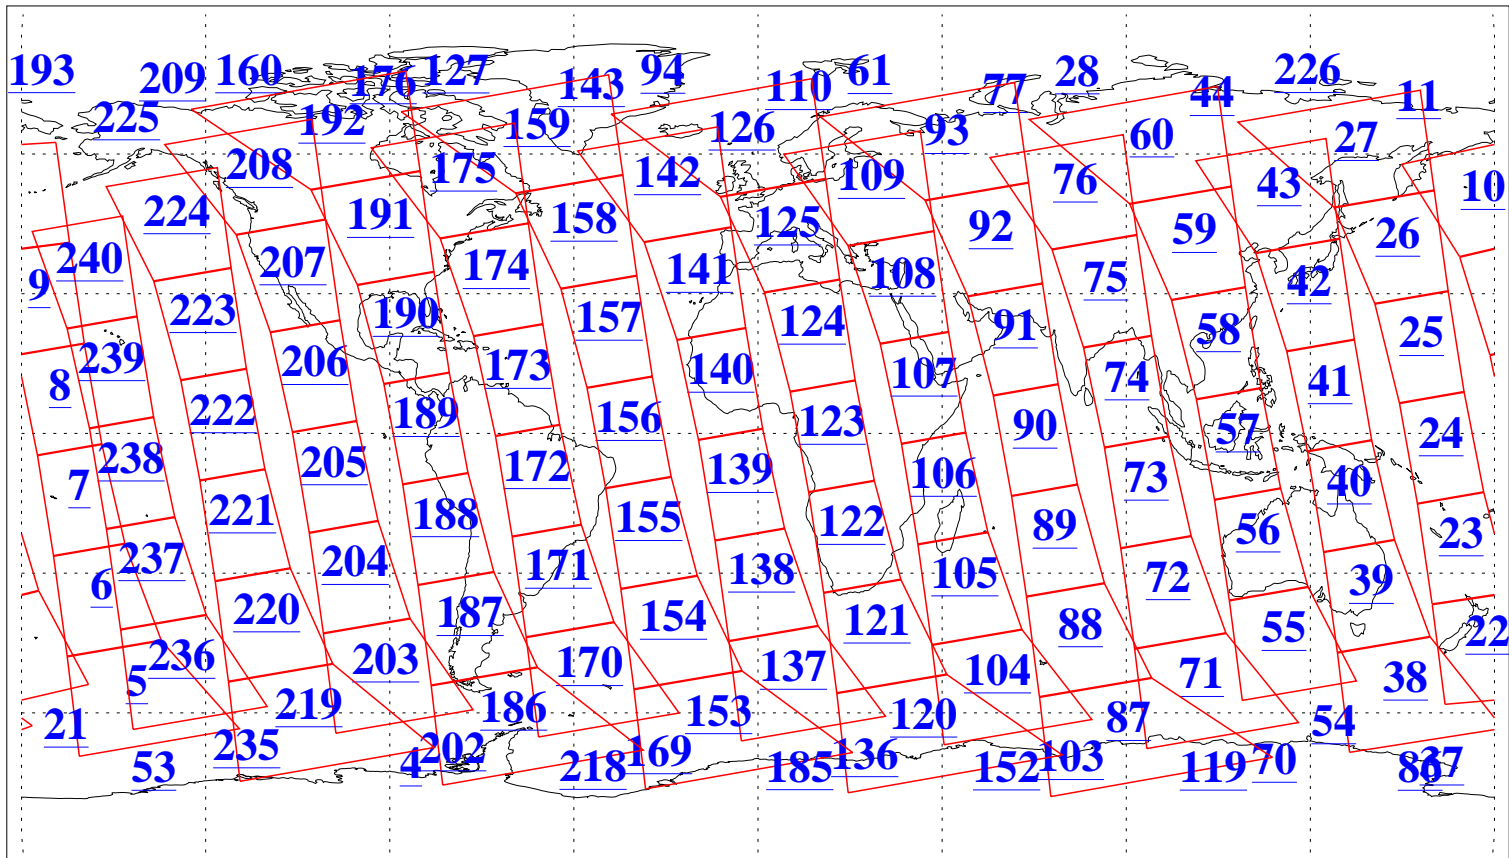

L1B Availability
AMSU Granules: 240
HSB Granules: 0
AIRS Granules: 240

18 Feb 2004
DoY 49
Aqua Day 655
Granules: 1 to 120

Granules: 121 to 240

Legend: AMSU Available, HSB Available, AIRS Available

L1B Availability
AMSU Granules: 240
HSB Granules: 0
AIRS Granules: 240

18 Feb 2004
DoY 49
Aqua Day 655

Ascending Granules

Descending Granules

Legend: AMSU Available, HSB Available, AIRS Available

L1B Availability
 AMSU Granules: 240
 HSB Granules: 0
 AIRS Granules: 240

18 Feb 2004
 DoY 49
 Aqua Day 655

Northern Hemisphere Granules

Southern Hemisphere Granules

Legend: AMSU Available, HSB Available, AIRS Available