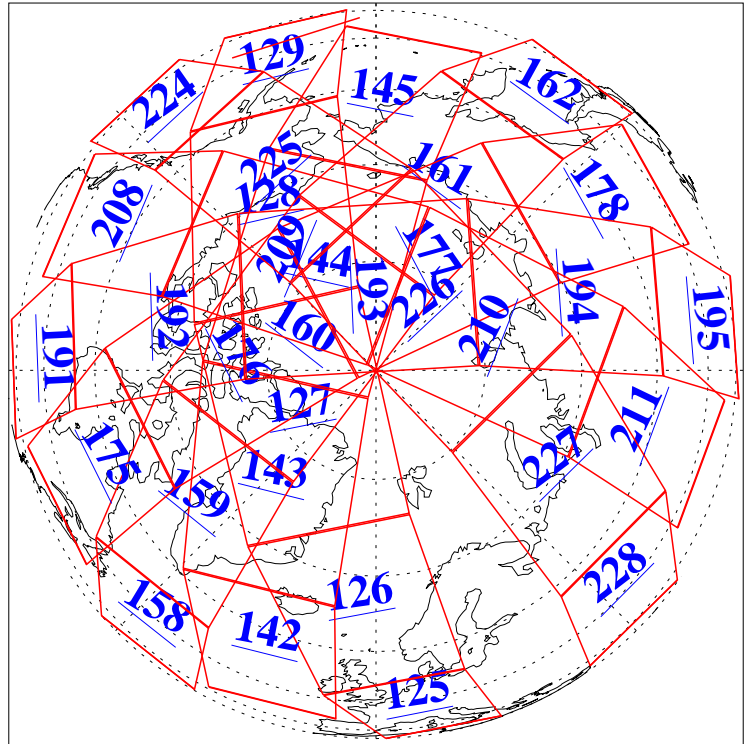

L1B Availability
AMSU Granules: 240
HSB Granules: 0
AIRS Granules: 240

18 Feb 2004
DoY 49
Aqua Day 655
Granules: 1 to 120

Granules: 121 to 240

Legend: AMSU Available, HSB Available, AIRS Available

L1B Availability
AMSU Granules: 240
HSB Granules: 0
AIRS Granules: 240

18 Feb 2004
DoY 49
Aqua Day 655

Ascending Granules

Descending Granules

Legend: AMSU Available, HSB Available, AIRS Available

L1B Availability
 AMSU Granules: 240
 HSB Granules: 0
 AIRS Granules: 240

18 Feb 2004
 DoY 49
 Aqua Day 655

Northern Hemisphere Granules

Southern Hemisphere Granules

Legend: AMSU Available, HSB Available, AIRS Available