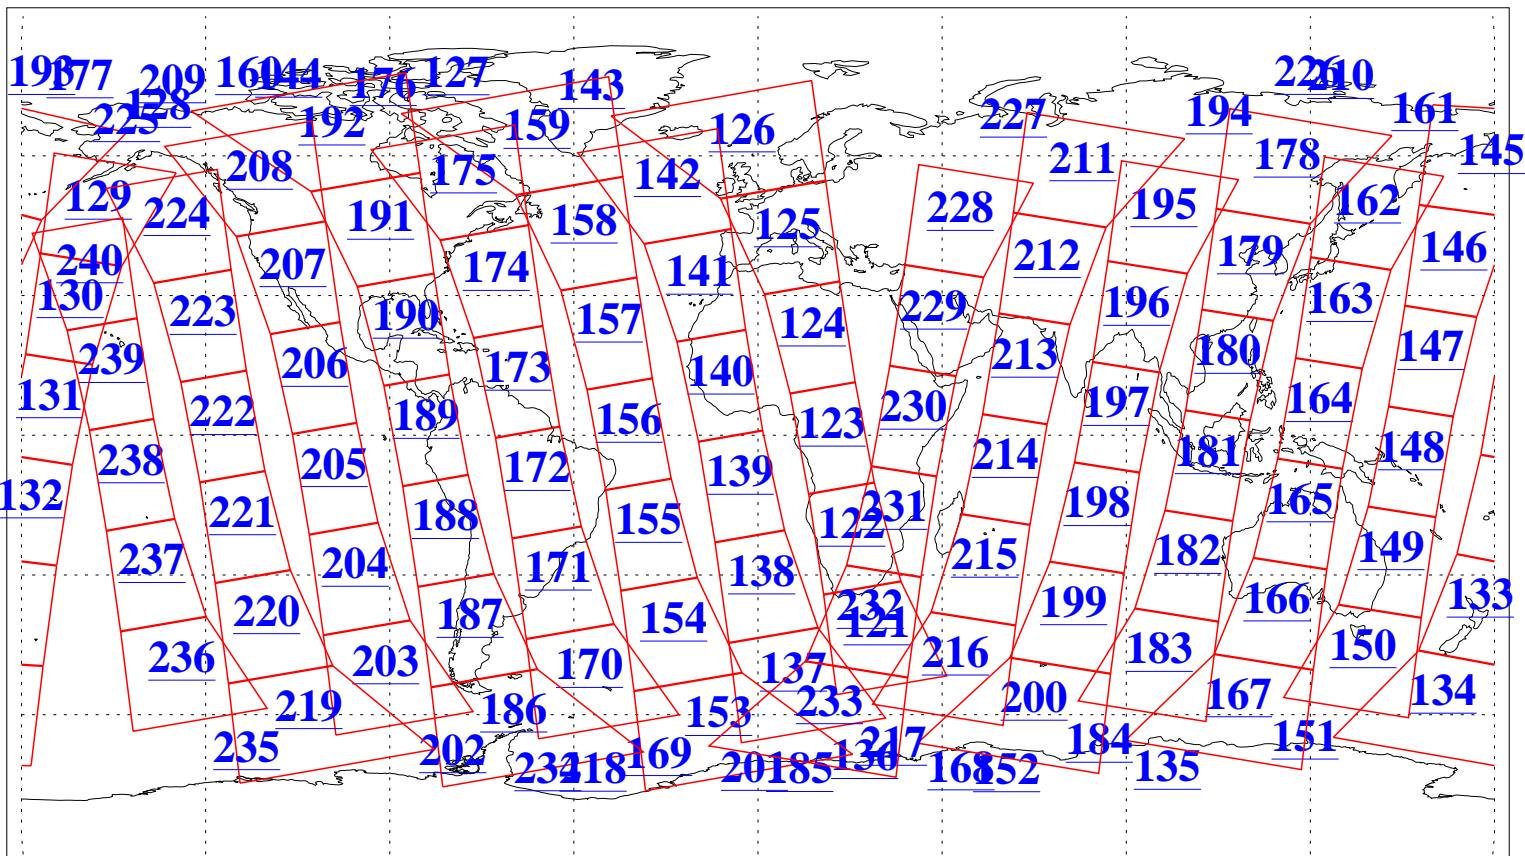

L1B Availability
AMSU Granules: 240
HSB Granules: 0
AIRS Granules: 240

18 Feb 2004
DoY 49
Aqua Day 655
Granules: 1 to 120

Granules: 121 to 240

Legend: AMSU Available, HSB Available, AIRS Available

L1B Availability
AMSU Granules: 240
HSB Granules: 0
AIRS Granules: 240

18 Feb 2004
DoY 49
Aqua Day 655

Ascending Granules

Descending Granules

Legend: AMSU Available, HSB Available, AIRS Available

L1B Availability
 AMSU Granules: 240
 HSB Granules: 0
 AIRS Granules: 240

18 Feb 2004
 DoY 49
 Aqua Day 655

Northern Hemisphere Granules

Southern Hemisphere Granules

Legend: AMSU Available, HSB Available, AIRS Available