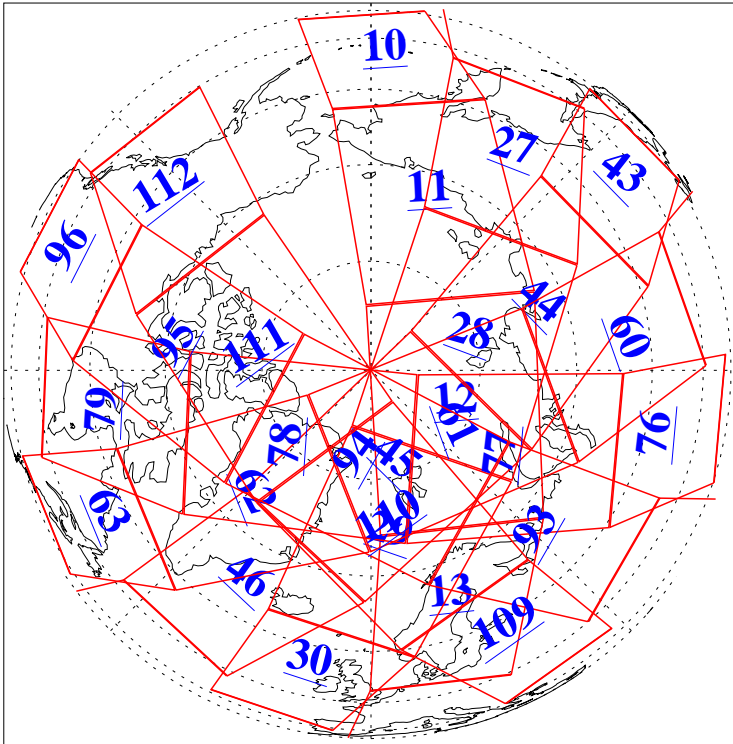

L1B Availability
AMSU Granules: 240
HSB Granules: 0
AIRS Granules: 240

18 Feb 2004
DoY 49
Aqua Day 655
Granules: 1 to 120

Granules: 121 to 240

Legend: AMSU Available, HSB Available, AIRS Available

L1B Availability
AMSU Granules: 240
HSB Granules: 0
AIRS Granules: 240

18 Feb 2004
DoY 49
Aqua Day 655

Ascending Granules

Descending Granules

Legend: AMSU Available, HSB Available, AIRS Available

L1B Availability
 AMSU Granules: 240
 HSB Granules: 0
 AIRS Granules: 240

18 Feb 2004
 DoY 49
 Aqua Day 655

Northern Hemisphere Granules

Southern Hemisphere Granules

Legend: AMSU Available, HSB Available, AIRS Available