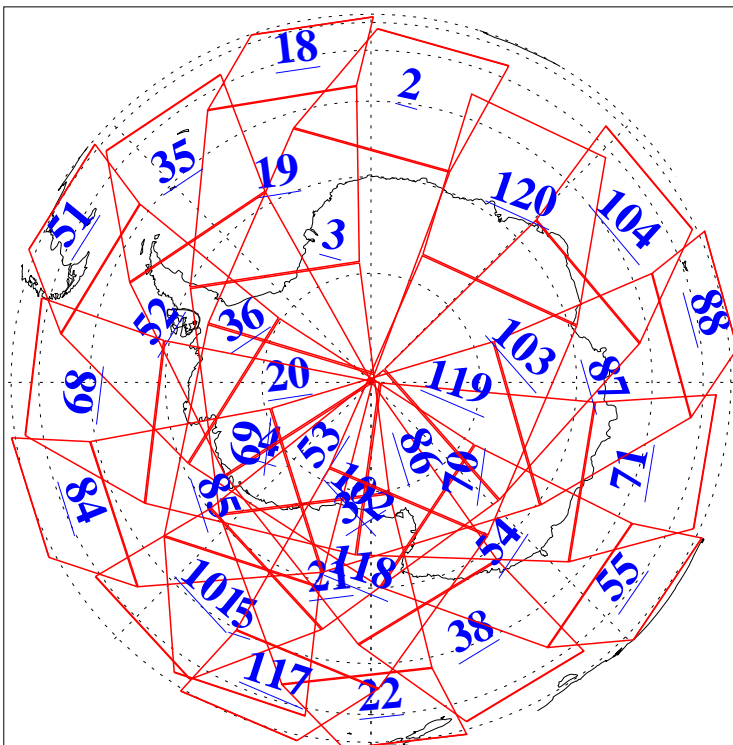

L1B Availability
AMSU Granules: 240
HSB Granules: 0
AIRS Granules: 240

18 Feb 2004
DoY 49
Aqua Day 655
Granules: 1 to 120

Granules: 121 to 240

Legend: AMSU Available, HSB Available, AIRS Available

L1B Availability
AMSU Granules: 240
HSB Granules: 0
AIRS Granules: 240

18 Feb 2004
DoY 49
Aqua Day 655

Ascending Granules

Descending Granules

Legend: AMSU Available, HSB Available, AIRS Available

L1B Availability
 AMSU Granules: 240
 HSB Granules: 0
 AIRS Granules: 240

18 Feb 2004
 DoY 49
 Aqua Day 655

Northern Hemisphere Granules

Southern Hemisphere Granules

Legend: AMSU Available, HSB Available, AIRS Available