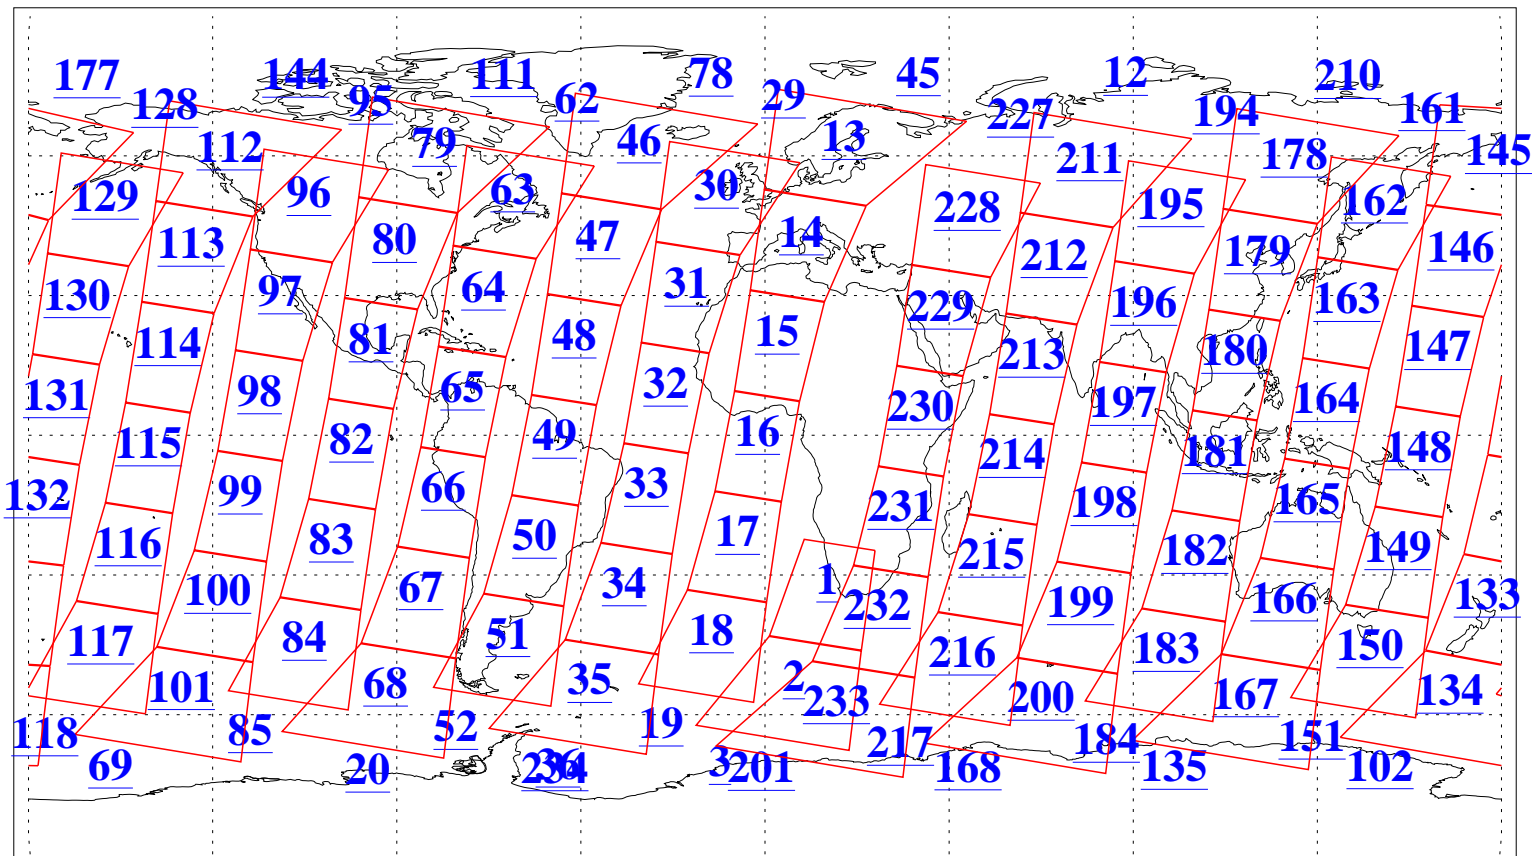

L1B Availability
AMSU Granules: 240
HSB Granules: 0
AIRS Granules: 240

18 Feb 2004
DoY 49
Aqua Day 655
Granules: 1 to 120

Granules: 121 to 240

Legend: AMSU Available, HSB Available, AIRS Available

L1B Availability
AMSU Granules: 240
HSB Granules: 0
AIRS Granules: 240

18 Feb 2004
DoY 49
Aqua Day 655

Ascending Granules

Descending Granules

Legend: AMSU Available, HSB Available, AIRS Available

L1B Availability
 AMSU Granules: 240
 HSB Granules: 0
 AIRS Granules: 240

18 Feb 2004
 DoY 49
 Aqua Day 655

Northern Hemisphere Granules

Southern Hemisphere Granules

Legend: AMSU Available, HSB Available, AIRS Available