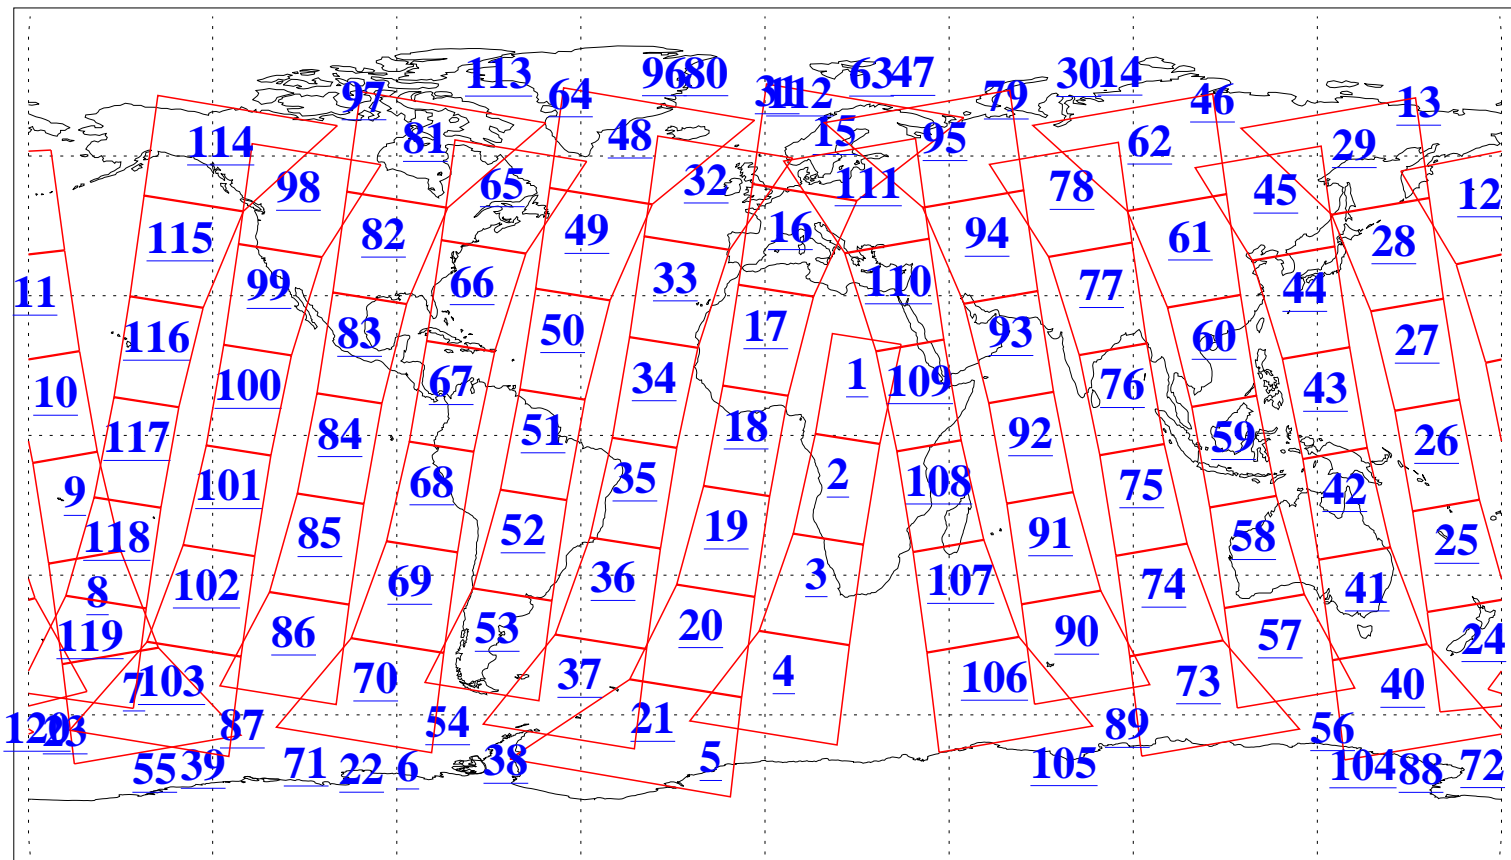

L1B Availability
AMSU Granules: 240
HSB Granules: 0
AIRS Granules: 240

16 Feb 2004
DoY 47
Aqua Day 653
Granules: 1 to 120

Granules: 121 to 240

Legend: AMSU Available, HSB Available, AIRS Available

L1B Availability
AMSU Granules: 240
HSB Granules: 0
AIRS Granules: 240

16 Feb 2004
DoY 47
Aqua Day 653

Ascending Granules

Descending Granules

Legend: AMSU Available, HSB Available, AIRS Available

L1B Availability
 AMSU Granules: 240
 HSB Granules: 0
 AIRS Granules: 240

16 Feb 2004
 DoY 47
 Aqua Day 653

Northern Hemisphere Granules

Southern Hemisphere Granules

Legend: AMSU Available, HSB Available, AIRS Available