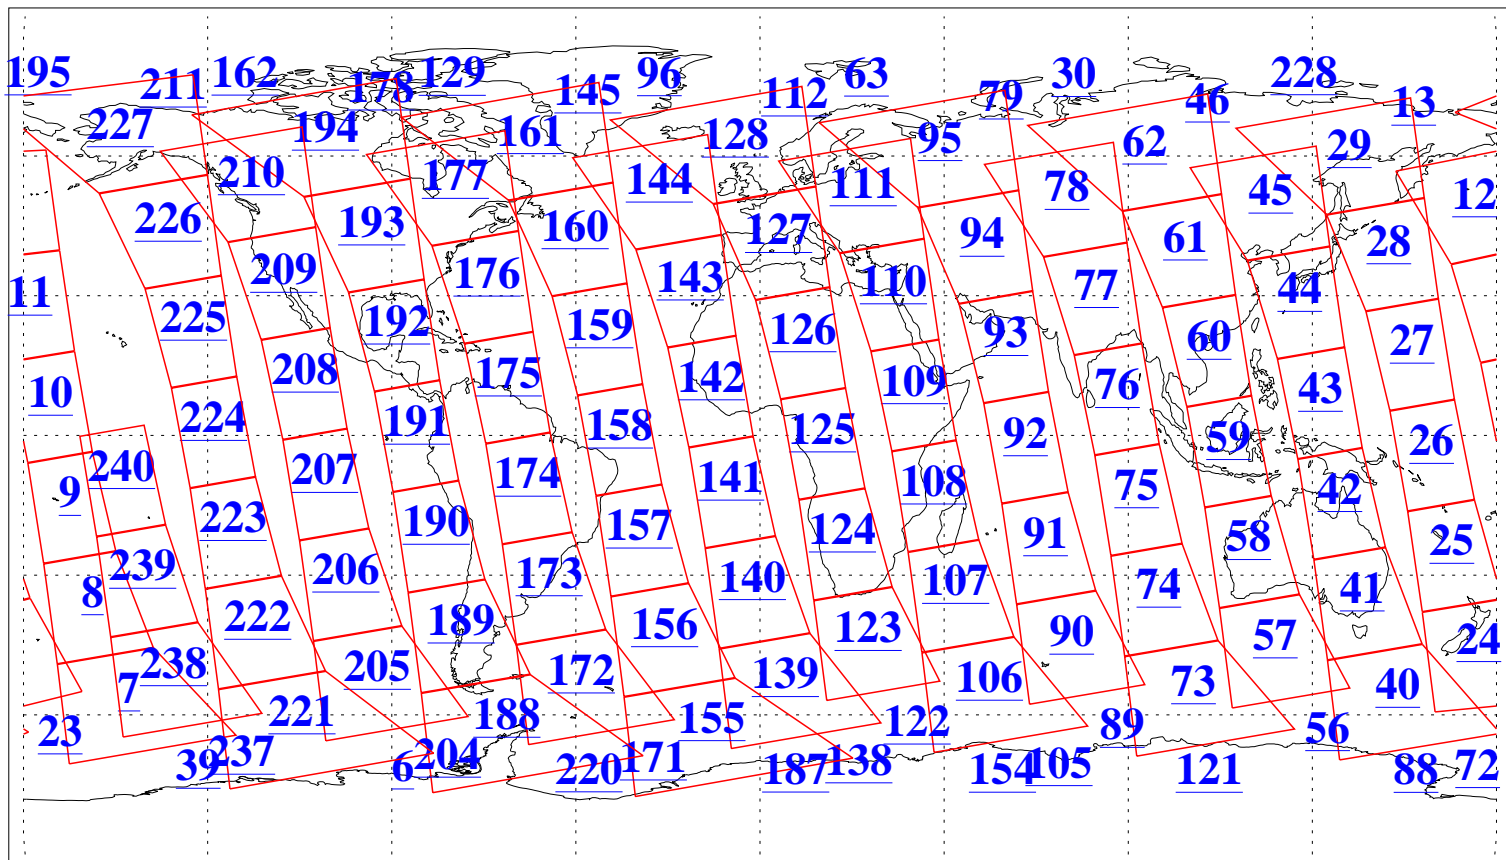

L1B Availability
AMSU Granules: 240
HSB Granules: 0
AIRS Granules: 240

16 Feb 2004
DoY 47
Aqua Day 653
Granules: 1 to 120

Granules: 121 to 240

Legend: AMSU Available, HSB Available, AIRS Available

L1B Availability
AMSU Granules: 240
HSB Granules: 0
AIRS Granules: 240

16 Feb 2004
DoY 47
Aqua Day 653

Ascending Granules

Descending Granules

Legend: AMSU Available, HSB Available, AIRS Available

L1B Availability
 AMSU Granules: 240
 HSB Granules: 0
 AIRS Granules: 240

16 Feb 2004
 DoY 47
 Aqua Day 653

Northern Hemisphere Granules

Southern Hemisphere Granules

Legend: AMSU Available, HSB Available, AIRS Available