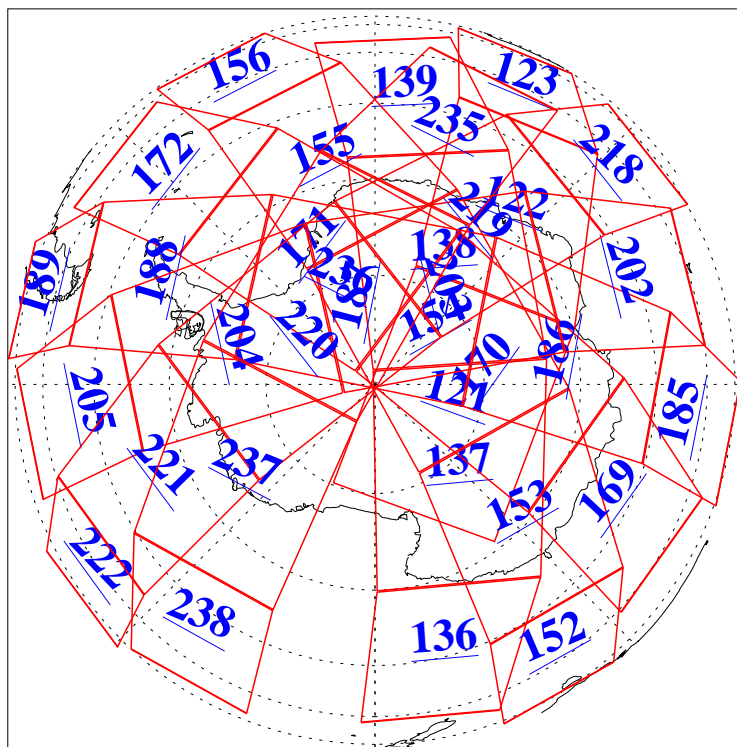

L1B Availability
AMSU Granules: 240
HSB Granules: 0
AIRS Granules: 240

16 Feb 2004
DoY 47
Aqua Day 653
Granules: 1 to 120

Granules: 121 to 240

Legend: AMSU Available, HSB Available, AIRS Available

L1B Availability
AMSU Granules: 240
HSB Granules: 0
AIRS Granules: 240

16 Feb 2004
DoY 47
Aqua Day 653

Ascending Granules

Descending Granules

Legend: AMSU Available, HSB Available, AIRS Available

L1B Availability
 AMSU Granules: 240
 HSB Granules: 0
 AIRS Granules: 240

16 Feb 2004
 DoY 47
 Aqua Day 653

Northern Hemisphere Granules

Southern Hemisphere Granules

Legend: AMSU Available, HSB Available, AIRS Available