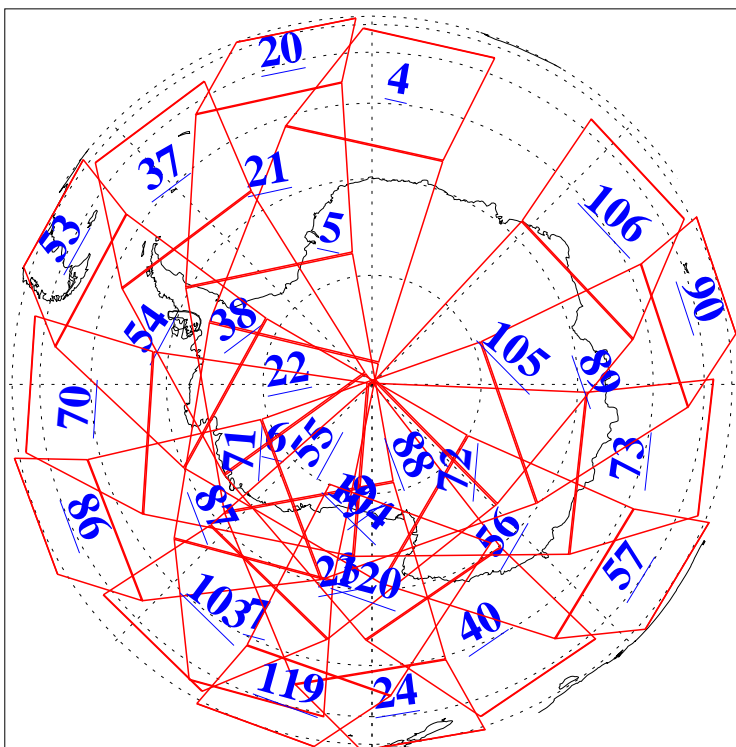

L1B Availability
AMSU Granules: 240
HSB Granules: 0
AIRS Granules: 240

16 Feb 2004
DoY 47
Aqua Day 653
Granules: 1 to 120

Granules: 121 to 240

Legend: AMSU Available, HSB Available, AIRS Available

L1B Availability
AMSU Granules: 240
HSB Granules: 0
AIRS Granules: 240

16 Feb 2004
DoY 47
Aqua Day 653

Ascending Granules

Descending Granules

Legend: AMSU Available, HSB Available, AIRS Available

L1B Availability
 AMSU Granules: 240
 HSB Granules: 0
 AIRS Granules: 240

16 Feb 2004
 DoY 47
 Aqua Day 653

Northern Hemisphere Granules

Southern Hemisphere Granules

Legend: AMSU Available, HSB Available, AIRS Available