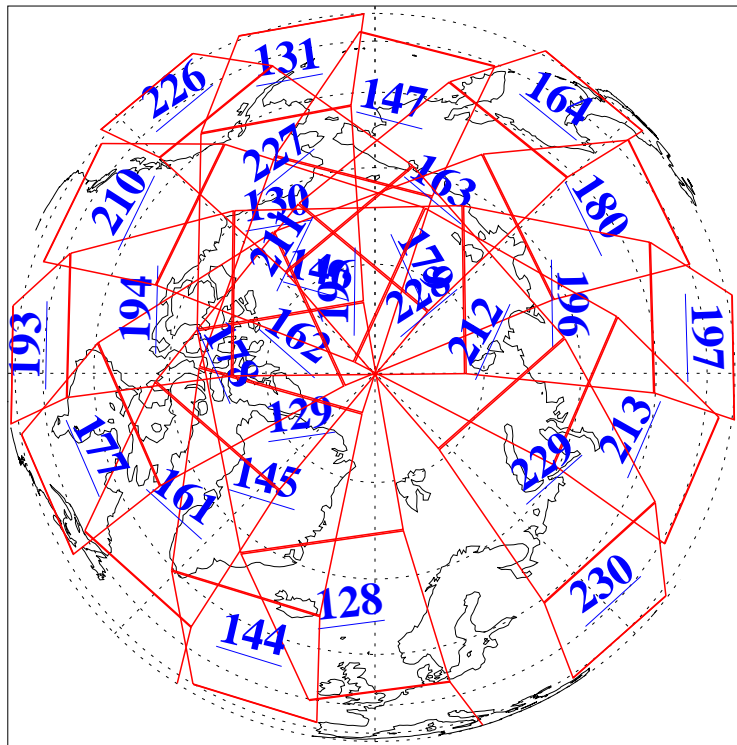

16 Feb 2004
DoY 47
Aqua Day 653

Ascending Granules

Descending Granules

Legend: AMSU Available, HSB Available, AIRS Available

L1B Availability
 AMSU Granules: 240
 HSB Granules: 0
 AIRS Granules: 240

16 Feb 2004
 DoY 47
 Aqua Day 653

Northern Hemisphere Granules

Southern Hemisphere Granules

Legend: AMSU Available, HSB Available, AIRS Available