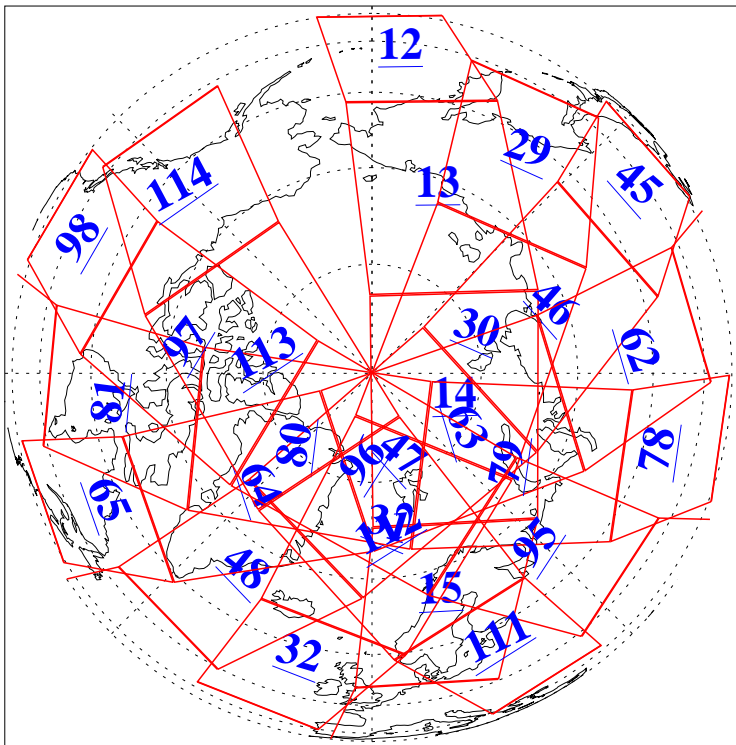

L1B Availability
AMSU Granules: 240
HSB Granules: 0
AIRS Granules: 240

16 Feb 2004
DoY 47
Aqua Day 653
Granules: 1 to 120

Granules: 121 to 240

Legend: AMSU Available, HSB Available, AIRS Available

L1B Availability
AMSU Granules: 240
HSB Granules: 0
AIRS Granules: 240

16 Feb 2004
DoY 47
Aqua Day 653

Ascending Granules

Descending Granules

Legend: AMSU Available, HSB Available, AIRS Available

L1B Availability
 AMSU Granules: 240
 HSB Granules: 0
 AIRS Granules: 240

16 Feb 2004
 DoY 47
 Aqua Day 653

Northern Hemisphere Granules

Southern Hemisphere Granules

Legend: AMSU Available, HSB Available, AIRS Available