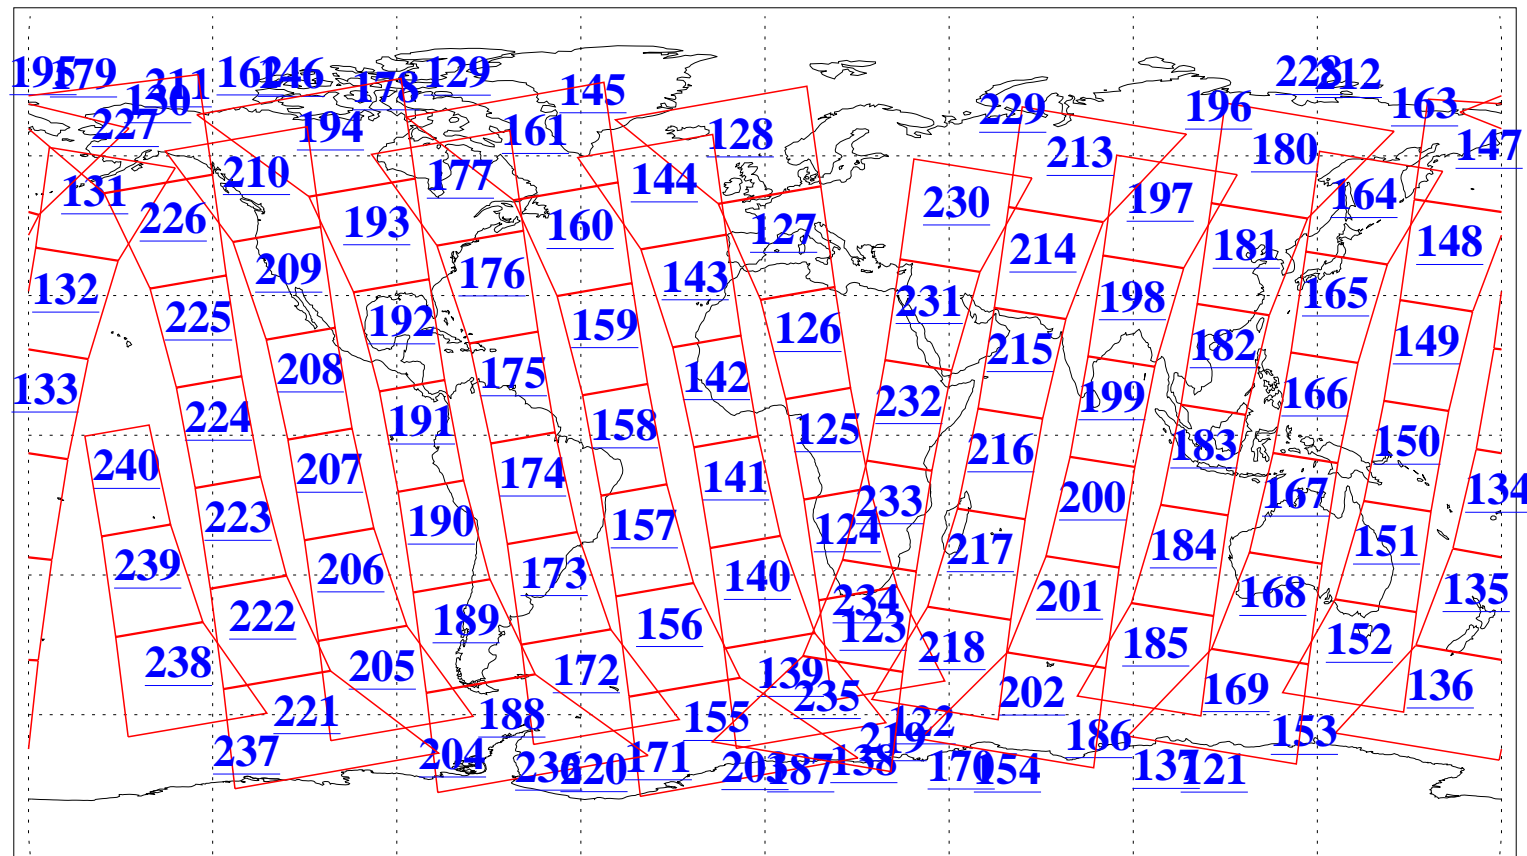

L1B Availability
AMSU Granules: 240
HSB Granules: 0
AIRS Granules: 240

16 Feb 2004
DoY 47
Aqua Day 653
Granules: 1 to 120

Granules: 121 to 240

Legend: AMSU Available, HSB Available, AIRS Available

L1B Availability
AMSU Granules: 240
HSB Granules: 0
AIRS Granules: 240

16 Feb 2004
DoY 47
Aqua Day 653

Ascending Granules

Descending Granules

Legend: AMSU Available, HSB Available, AIRS Available

L1B Availability
 AMSU Granules: 240
 HSB Granules: 0
 AIRS Granules: 240

16 Feb 2004
 DoY 47
 Aqua Day 653

Northern Hemisphere Granules

Southern Hemisphere Granules

Legend: AMSU Available, HSB Available, AIRS Available