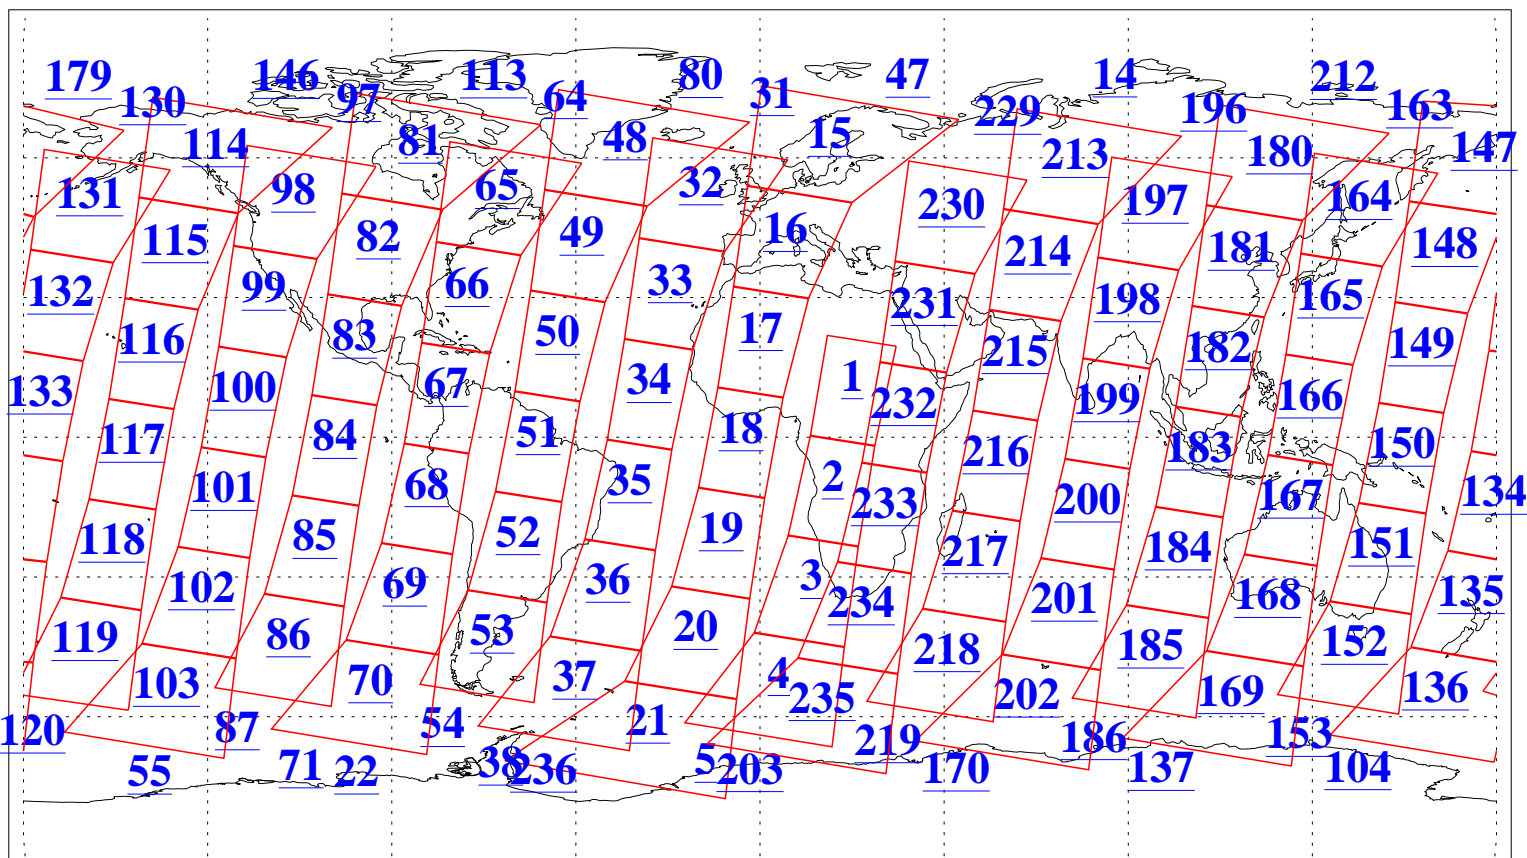

L1B Availability
AMSU Granules: 240
HSB Granules: 0
AIRS Granules: 240

16 Feb 2004
DoY 47
Aqua Day 653
Granules: 1 to 120

Granules: 121 to 240

Legend: AMSU Available, HSB Available, AIRS Available

L1B Availability
AMSU Granules: 240
HSB Granules: 0
AIRS Granules: 240

16 Feb 2004
DoY 47
Aqua Day 653

Ascending Granules

Descending Granules

Legend: AMSU Available, HSB Available, AIRS Available

L1B Availability
 AMSU Granules: 240
 HSB Granules: 0
 AIRS Granules: 240

16 Feb 2004
 DoY 47
 Aqua Day 653

Northern Hemisphere Granules

Southern Hemisphere Granules

Legend: AMSU Available, HSB Available, AIRS Available