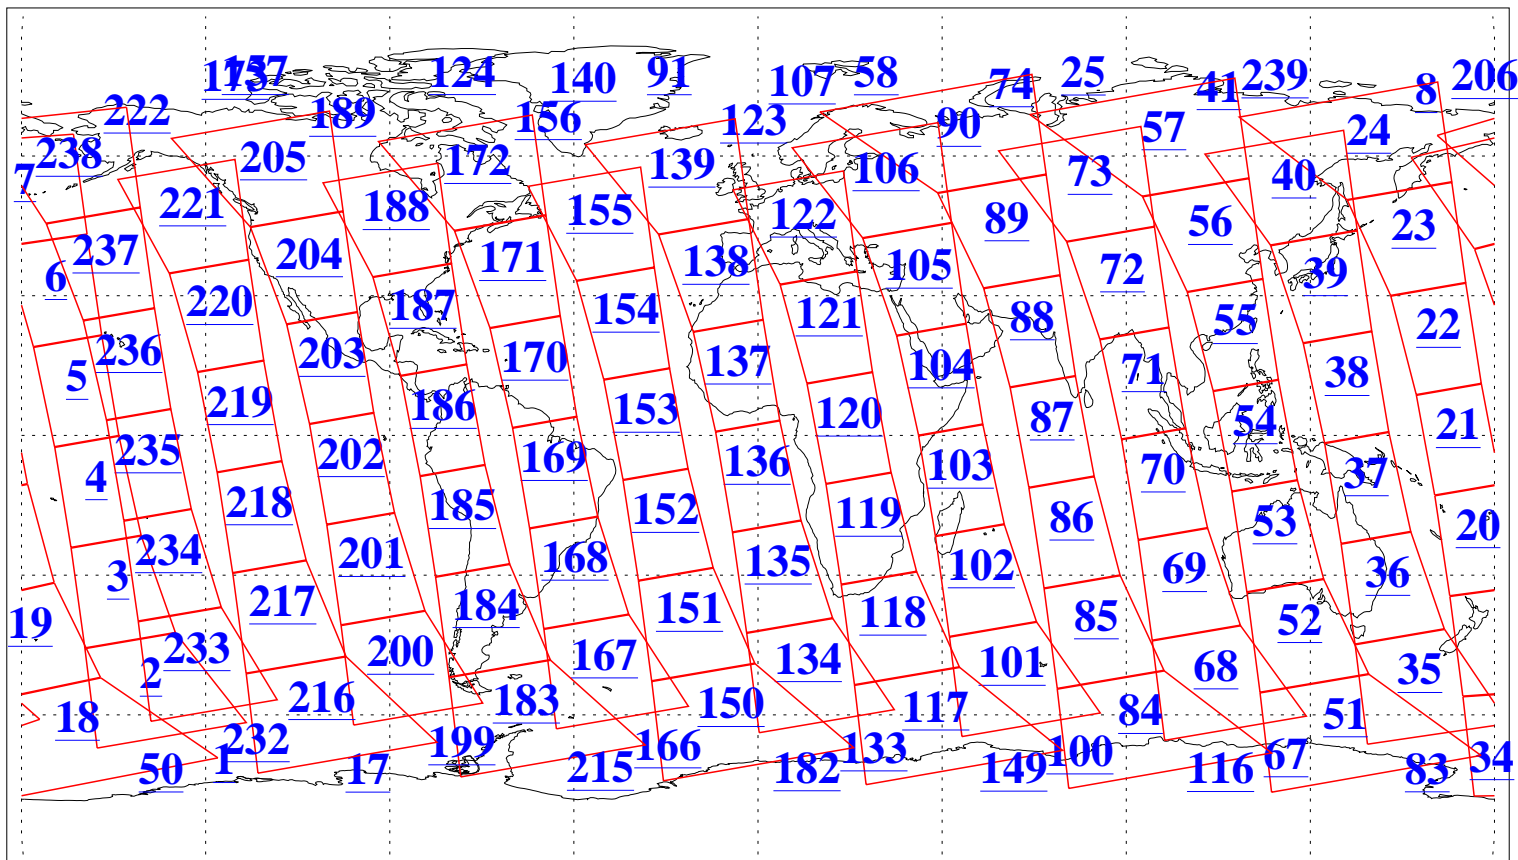

L1B Availability  
AMSU Granules: 240  
HSB Granules: 0  
AIRS Granules: 240

13 Feb 2004  
DoY 44  
Aqua Day 650  
Granules: 1 to 120

Granules: 121 to 240

Legend: AMSU Available, HSB Available, AIRS Available

L1B Availability  
AMSU Granules: 240  
HSB Granules: 0  
AIRS Granules: 240

13 Feb 2004  
DoY 44  
Aqua Day 650

Ascending Granules

Descending Granules

Legend: AMSU Available, HSB Available, AIRS Available