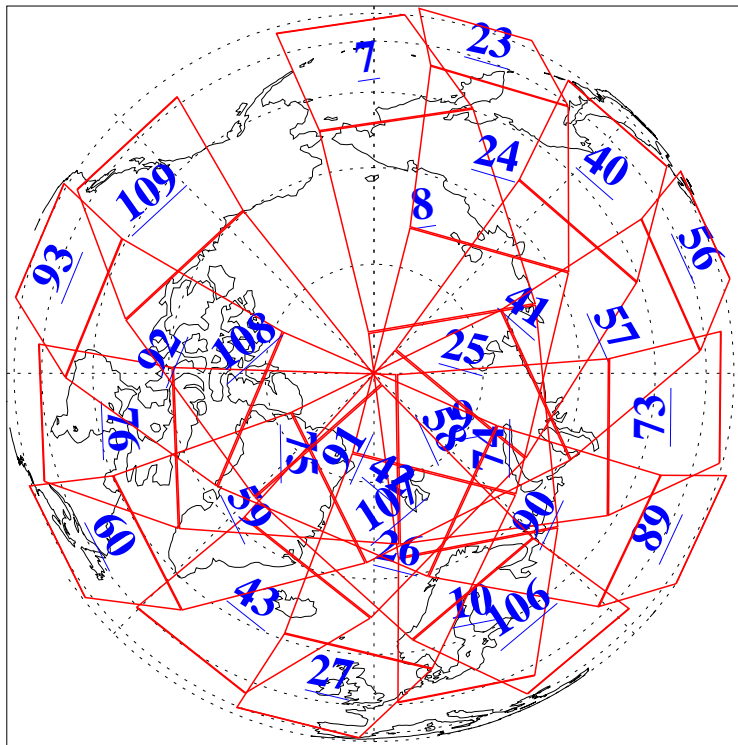

L1B Availability  
AMSU Granules: 240  
HSB Granules: 0  
AIRS Granules: 240

13 Feb 2004  
DoY 44  
Aqua Day 650  
Granules: 1 to 120

Granules: 121 to 240

Legend: AMSU Available, HSB Available, AIRS Available

L1B Availability  
AMSU Granules: 240  
HSB Granules: 0  
AIRS Granules: 240

13 Feb 2004  
DoY 44  
Aqua Day 650

Ascending Granules

Descending Granules

Legend: AMSU Available, HSB Available, AIRS Available

### Northern Hemisphere Granules