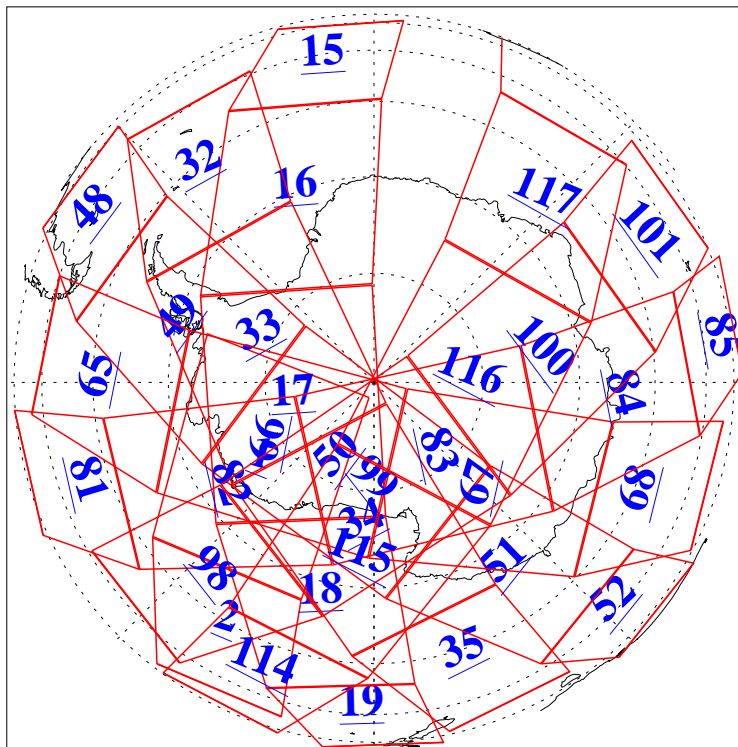

Legend: AMSU Available, HSB Available, AIRS Available