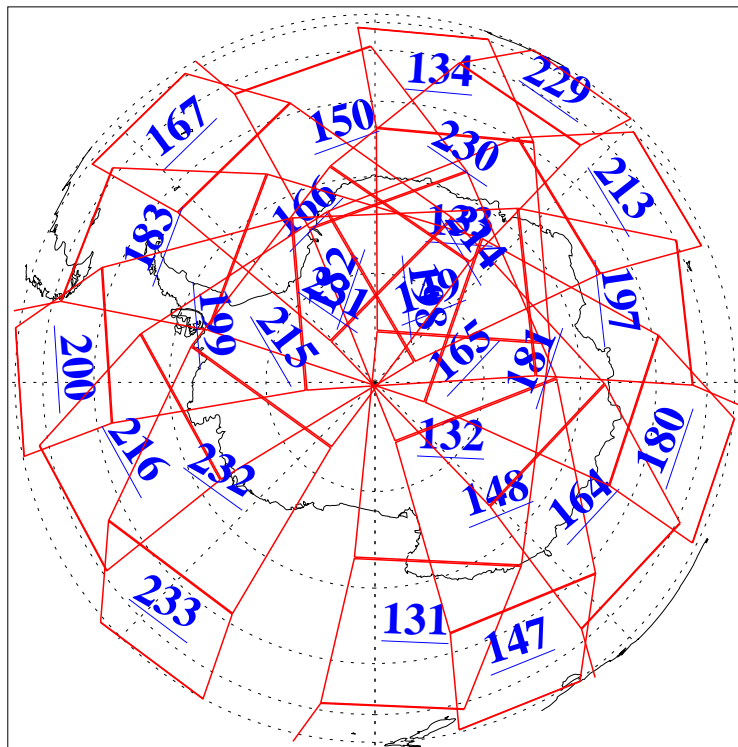

Legend: AMSU Available, HSB Available, AIRS Available