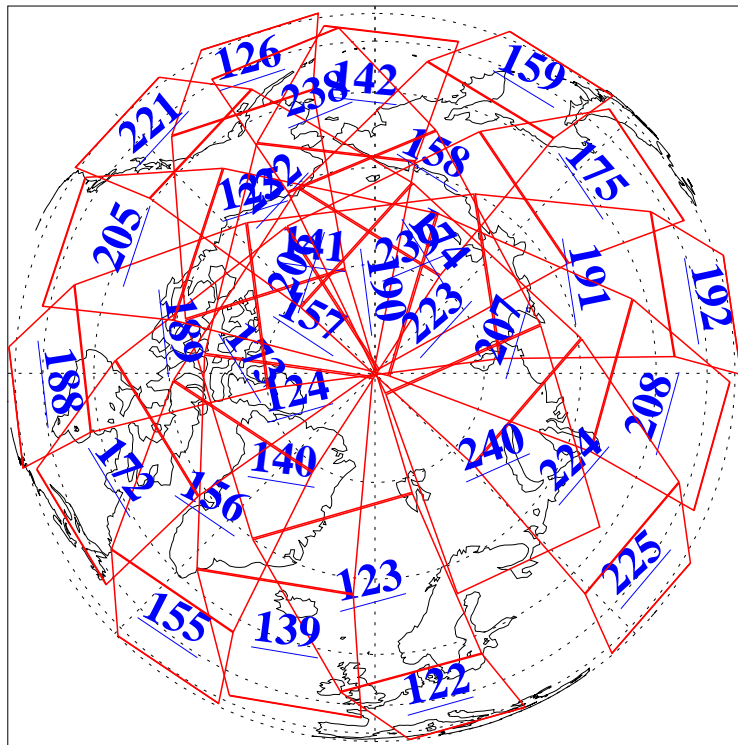

L1B Availability  
AMSU Granules: 240  
HSB Granules: 0  
AIRS Granules: 240

13 Feb 2004  
DoY 44  
Aqua Day 650  
Granules: 1 to 120

Granules: 121 to 240

Legend: AMSU Available, HSB Available, AIRS Available

L1B Availability  
AMSU Granules: 240  
HSB Granules: 0  
AIRS Granules: 240

13 Feb 2004  
DoY 44  
Aqua Day 650

Ascending Granules

Descending Granules

Legend: AMSU Available, HSB Available, AIRS Available

### Northern Hemisphere Granules