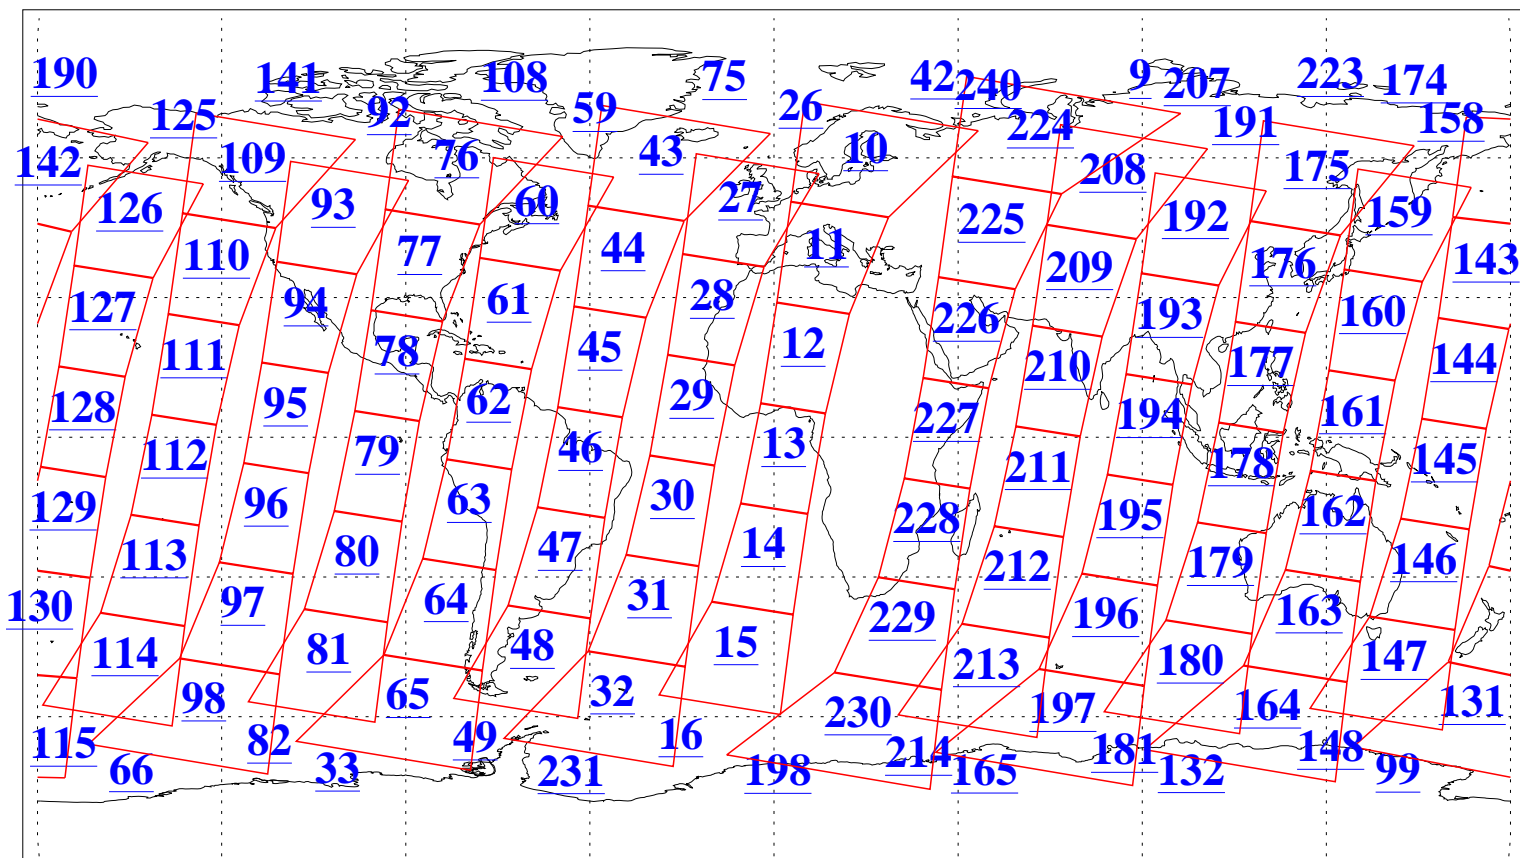

L1B Availability  
AMSU Granules: 240  
HSB Granules: 0  
AIRS Granules: 240

13 Feb 2004  
DoY 44  
Aqua Day 650  
Granules: 1 to 120

Granules: 121 to 240

Legend: AMSU Available, HSB Available, AIRS Available

L1B Availability  
AMSU Granules: 240  
HSB Granules: 0  
AIRS Granules: 240

13 Feb 2004  
DoY 44  
Aqua Day 650

Ascending Granules

Descending Granules

Legend: AMSU Available, HSB Available, AIRS Available