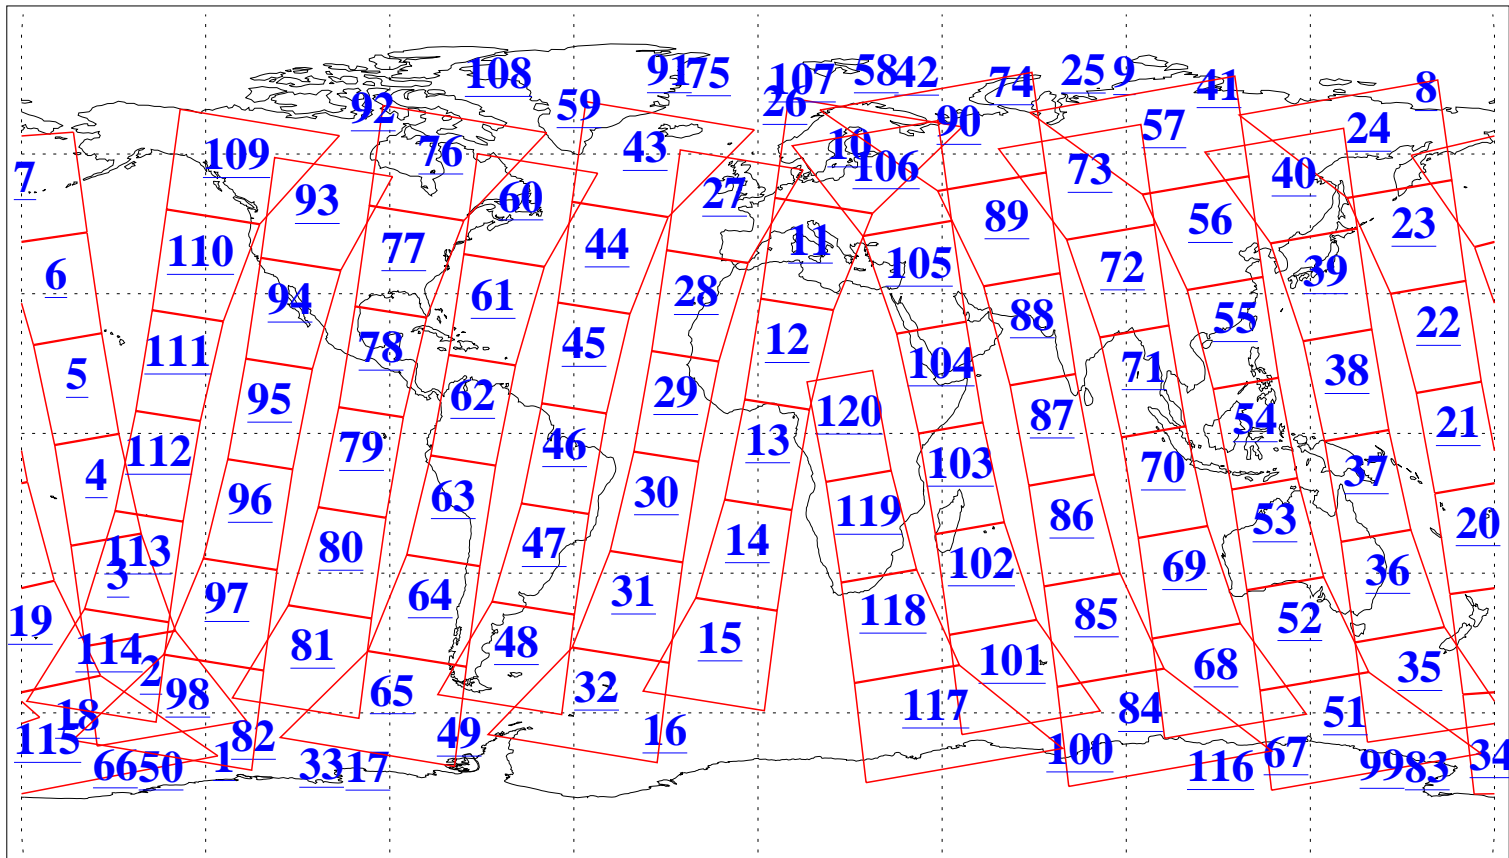

L1B Availability  
AMSU Granules: 240  
HSB Granules: 0  
AIRS Granules: 240

13 Feb 2004  
DoY 44  
Aqua Day 650  
Granules: 1 to 120

Granules: 121 to 240

Legend: AMSU Available, HSB Available, AIRS Available

L1B Availability  
AMSU Granules: 240  
HSB Granules: 0  
AIRS Granules: 240

13 Feb 2004  
DoY 44  
Aqua Day 650

Ascending Granules

Descending Granules

Legend: AMSU Available, HSB Available, AIRS Available