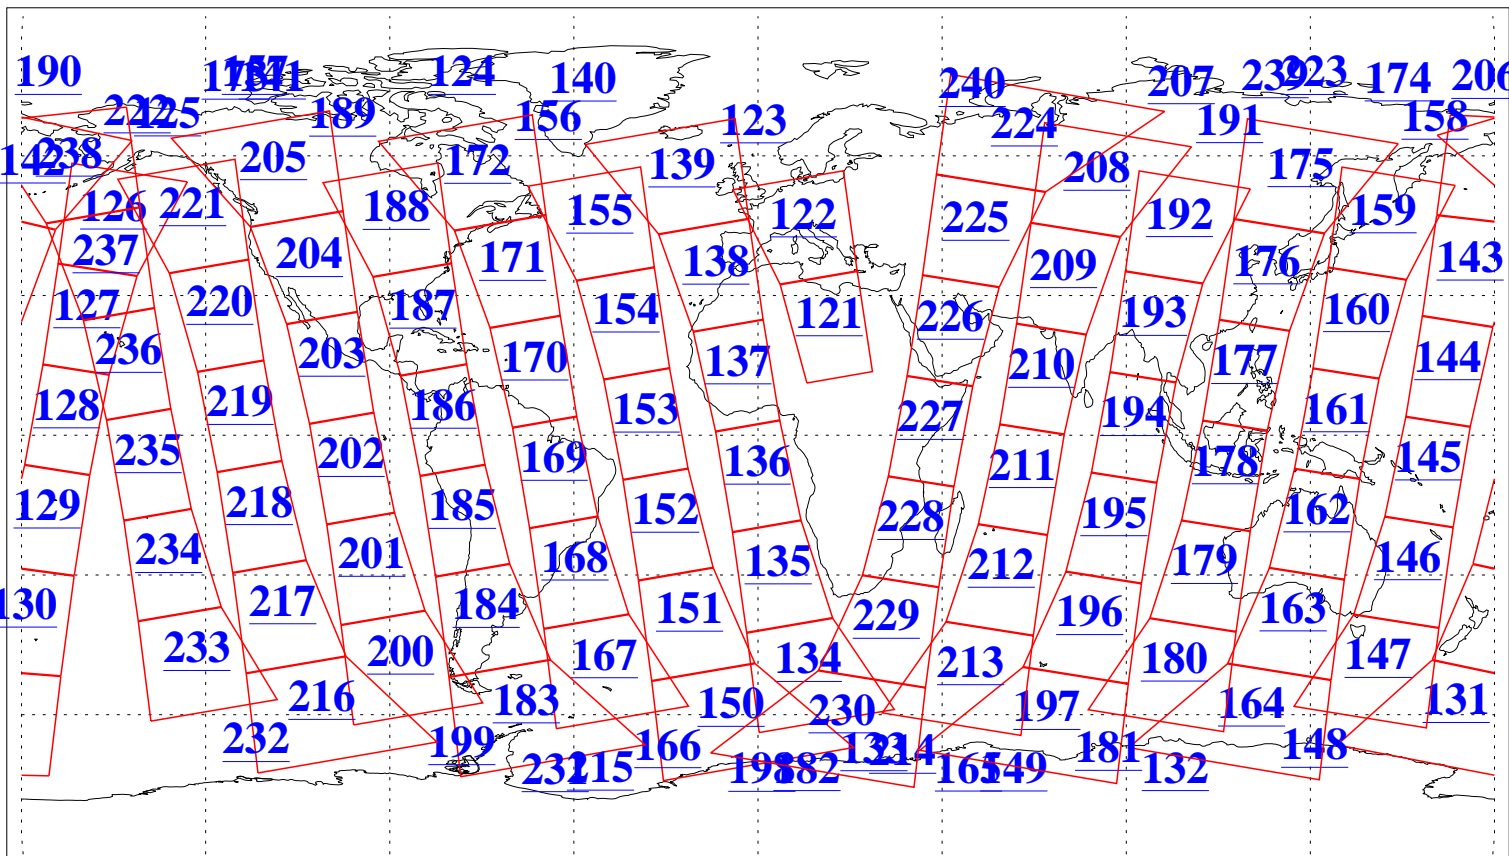

L1B Availability  
AMSU Granules: 240  
HSB Granules: 0  
AIRS Granules: 240

13 Feb 2004  
DoY 44  
Aqua Day 650  
Granules: 1 to 120

Granules: 121 to 240

Legend: AMSU Available, HSB Available, AIRS Available

L1B Availability  
AMSU Granules: 240  
HSB Granules: 0  
AIRS Granules: 240

13 Feb 2004  
DoY 44  
Aqua Day 650

Ascending Granules

Descending Granules

Legend: AMSU Available, HSB Available, AIRS Available