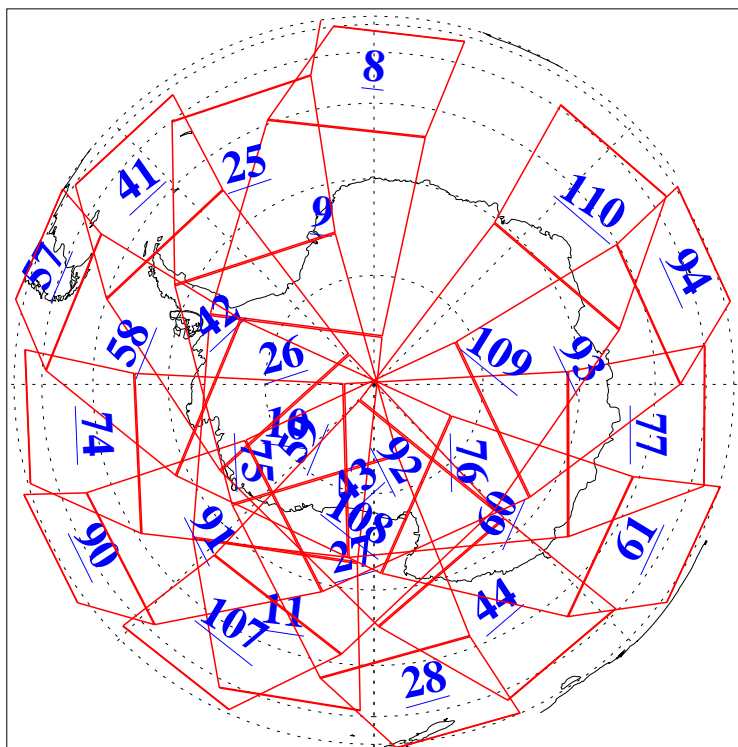

L1B Availability
AMSU Granules: 240
HSB Granules: 0
AIRS Granules: 240

12 Feb 2004
DoY 43
Aqua Day 649
Granules: 1 to 120

Granules: 121 to 240

Legend: AMSU Available, HSB Available, AIRS Available

L1B Availability
AMSU Granules: 240
HSB Granules: 0
AIRS Granules: 240

12 Feb 2004
DoY 43
Aqua Day 649

Ascending Granules

Descending Granules

Legend: AMSU Available, HSB Available, AIRS Available

L1B Availability
 AMSU Granules: 240
 HSB Granules: 0
 AIRS Granules: 240

12 Feb 2004
 DoY 43
 Aqua Day 649

Northern Hemisphere Granules

Southern Hemisphere Granules

Legend: AMSU Available, HSB Available, AIRS Available