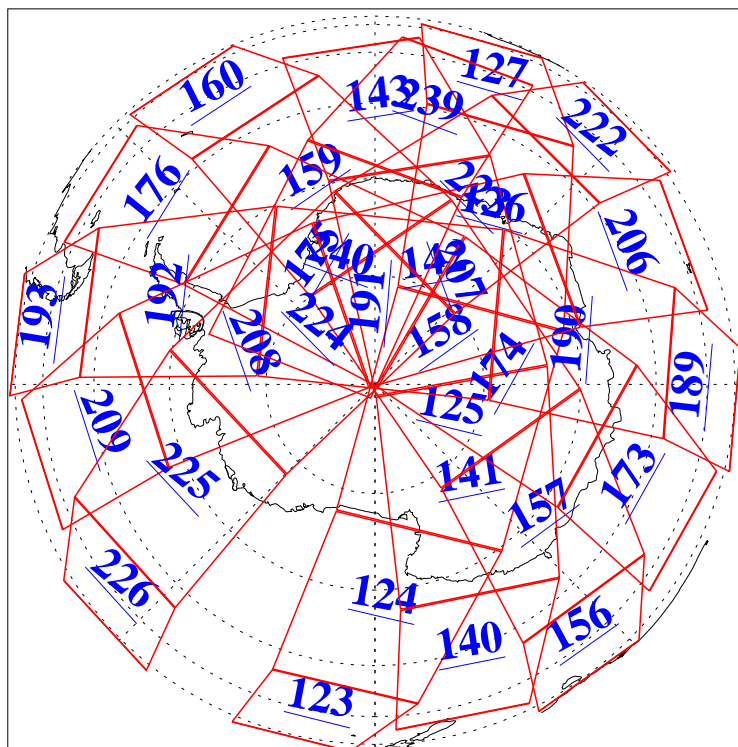

L1B Availability
AMSU Granules: 240
HSB Granules: 0
AIRS Granules: 240

12 Feb 2004
DoY 43
Aqua Day 649
Granules: 1 to 120

Granules: 121 to 240

Legend: AMSU Available, HSB Available, AIRS Available

L1B Availability
AMSU Granules: 240
HSB Granules: 0
AIRS Granules: 240

12 Feb 2004
DoY 43
Aqua Day 649

Ascending Granules

Descending Granules

Legend: AMSU Available, HSB Available, AIRS Available

L1B Availability
 AMSU Granules: 240
 HSB Granules: 0
 AIRS Granules: 240

12 Feb 2004
 DoY 43
 Aqua Day 649

Northern Hemisphere Granules

Southern Hemisphere Granules

Legend: AMSU Available, HSB Available, AIRS Available