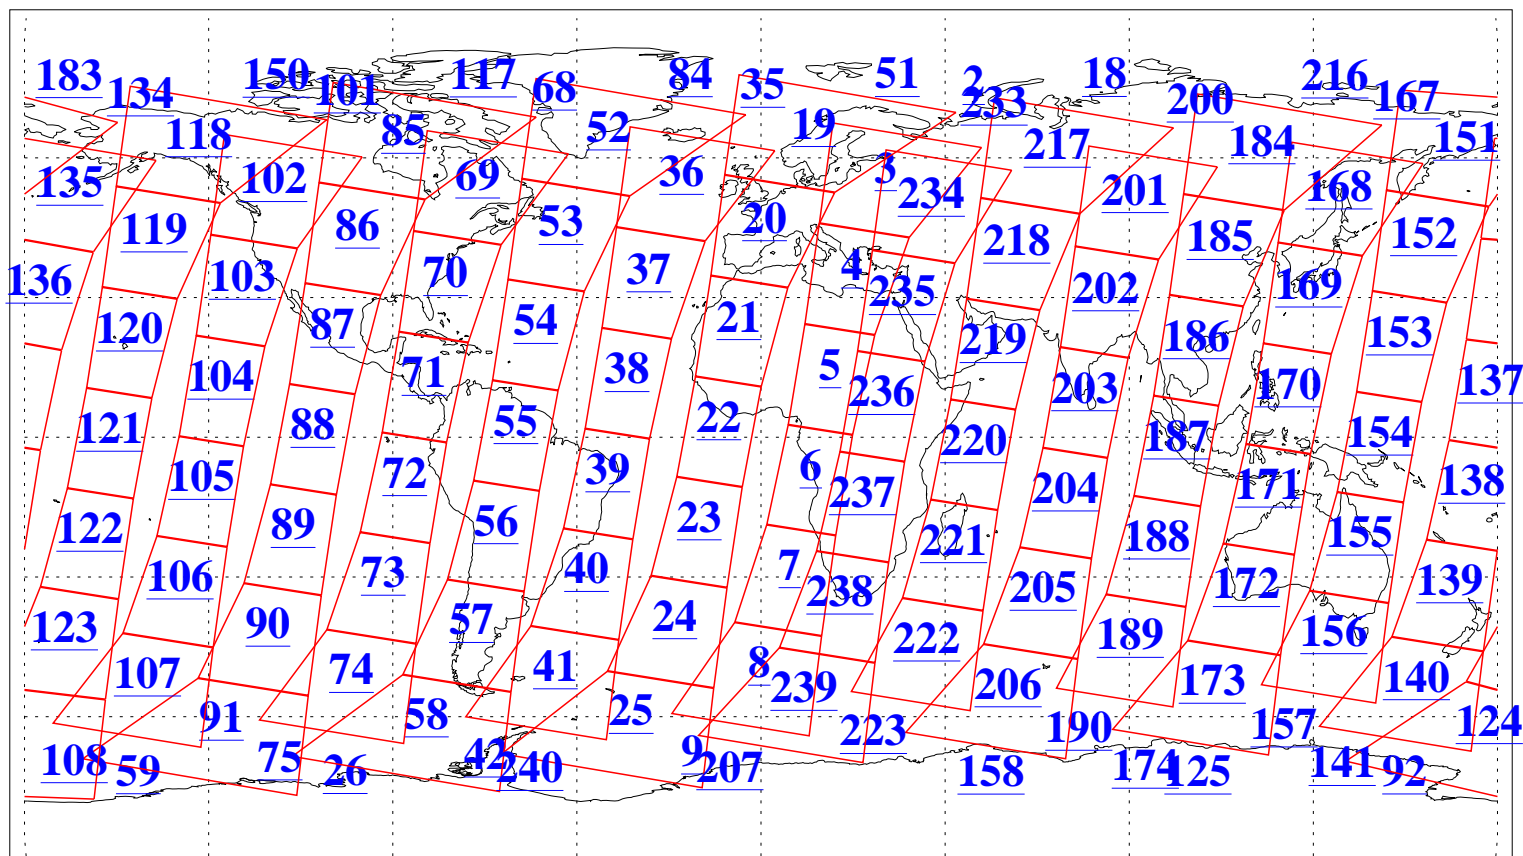

L1B Availability
AMSU Granules: 240
HSB Granules: 0
AIRS Granules: 240

12 Feb 2004
DoY 43
Aqua Day 649
Granules: 1 to 120

Granules: 121 to 240

Legend: AMSU Available, HSB Available, AIRS Available

L1B Availability
AMSU Granules: 240
HSB Granules: 0
AIRS Granules: 240

12 Feb 2004
DoY 43
Aqua Day 649

Ascending Granules

Descending Granules

Legend: AMSU Available, HSB Available, AIRS Available

L1B Availability
 AMSU Granules: 240
 HSB Granules: 0
 AIRS Granules: 240

12 Feb 2004
 DoY 43
 Aqua Day 649

Northern Hemisphere Granules

Southern Hemisphere Granules

Legend: AMSU Available, HSB Available, AIRS Available