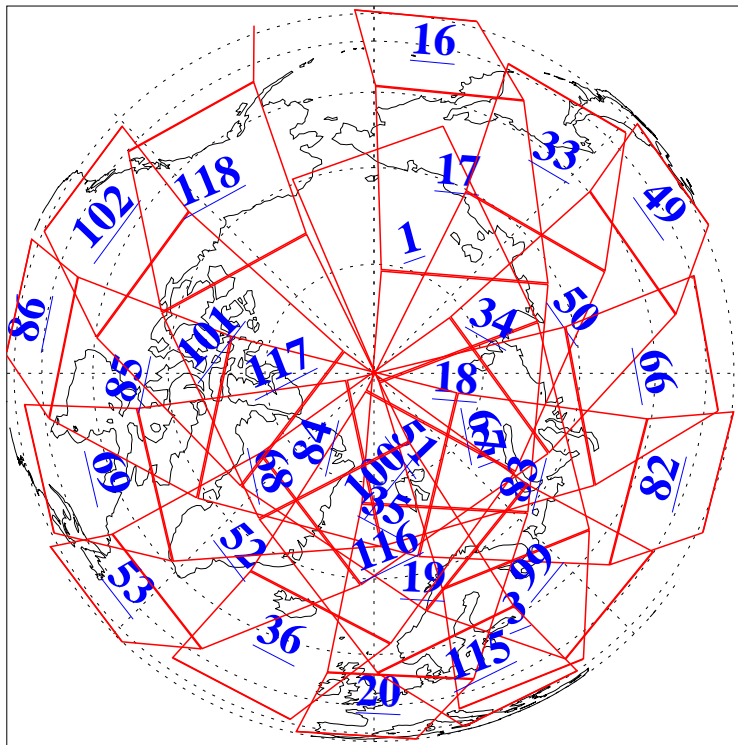

L1B Availability
AMSU Granules: 240
HSB Granules: 0
AIRS Granules: 240

12 Feb 2004
DoY 43
Aqua Day 649
Granules: 1 to 120

Granules: 121 to 240

Legend: AMSU Available, HSB Available, AIRS Available

L1B Availability
AMSU Granules: 240
HSB Granules: 0
AIRS Granules: 240

12 Feb 2004
DoY 43
Aqua Day 649

Ascending Granules

Descending Granules

Legend: AMSU Available, HSB Available, AIRS Available

L1B Availability
 AMSU Granules: 240
 HSB Granules: 0
 AIRS Granules: 240

12 Feb 2004
 DoY 43
 Aqua Day 649

Northern Hemisphere Granules

Southern Hemisphere Granules

Legend: AMSU Available, HSB Available, AIRS Available