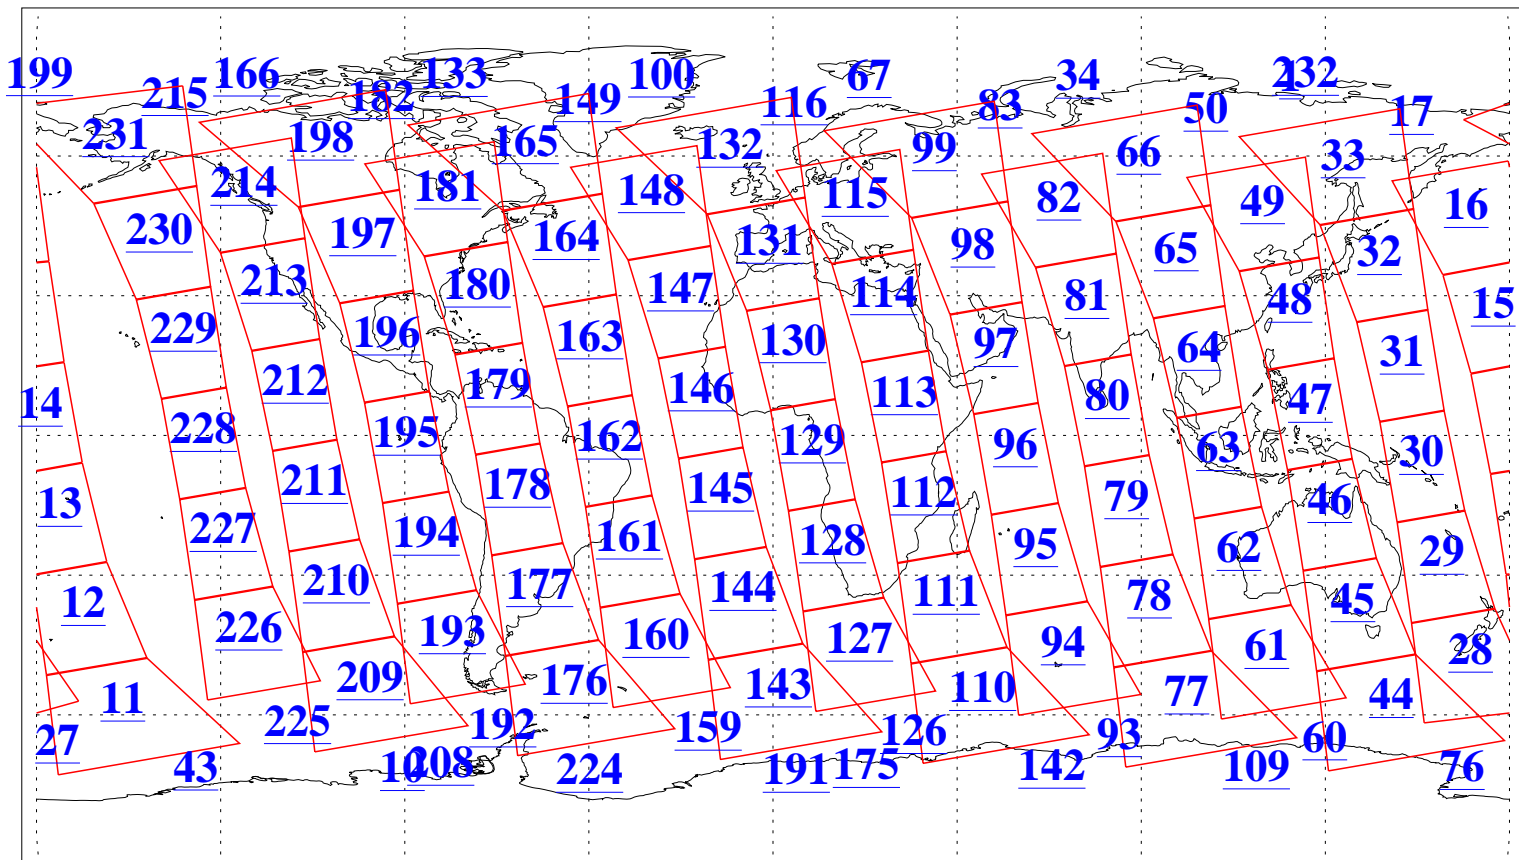

L1B Availability
AMSU Granules: 240
HSB Granules: 0
AIRS Granules: 240

12 Feb 2004
DoY 43
Aqua Day 649
Granules: 1 to 120

Granules: 121 to 240

Legend: AMSU Available, HSB Available, AIRS Available

L1B Availability
AMSU Granules: 240
HSB Granules: 0
AIRS Granules: 240

12 Feb 2004
DoY 43
Aqua Day 649

Ascending Granules

Descending Granules

Legend: AMSU Available, HSB Available, AIRS Available

L1B Availability
 AMSU Granules: 240
 HSB Granules: 0
 AIRS Granules: 240

12 Feb 2004
 DoY 43
 Aqua Day 649