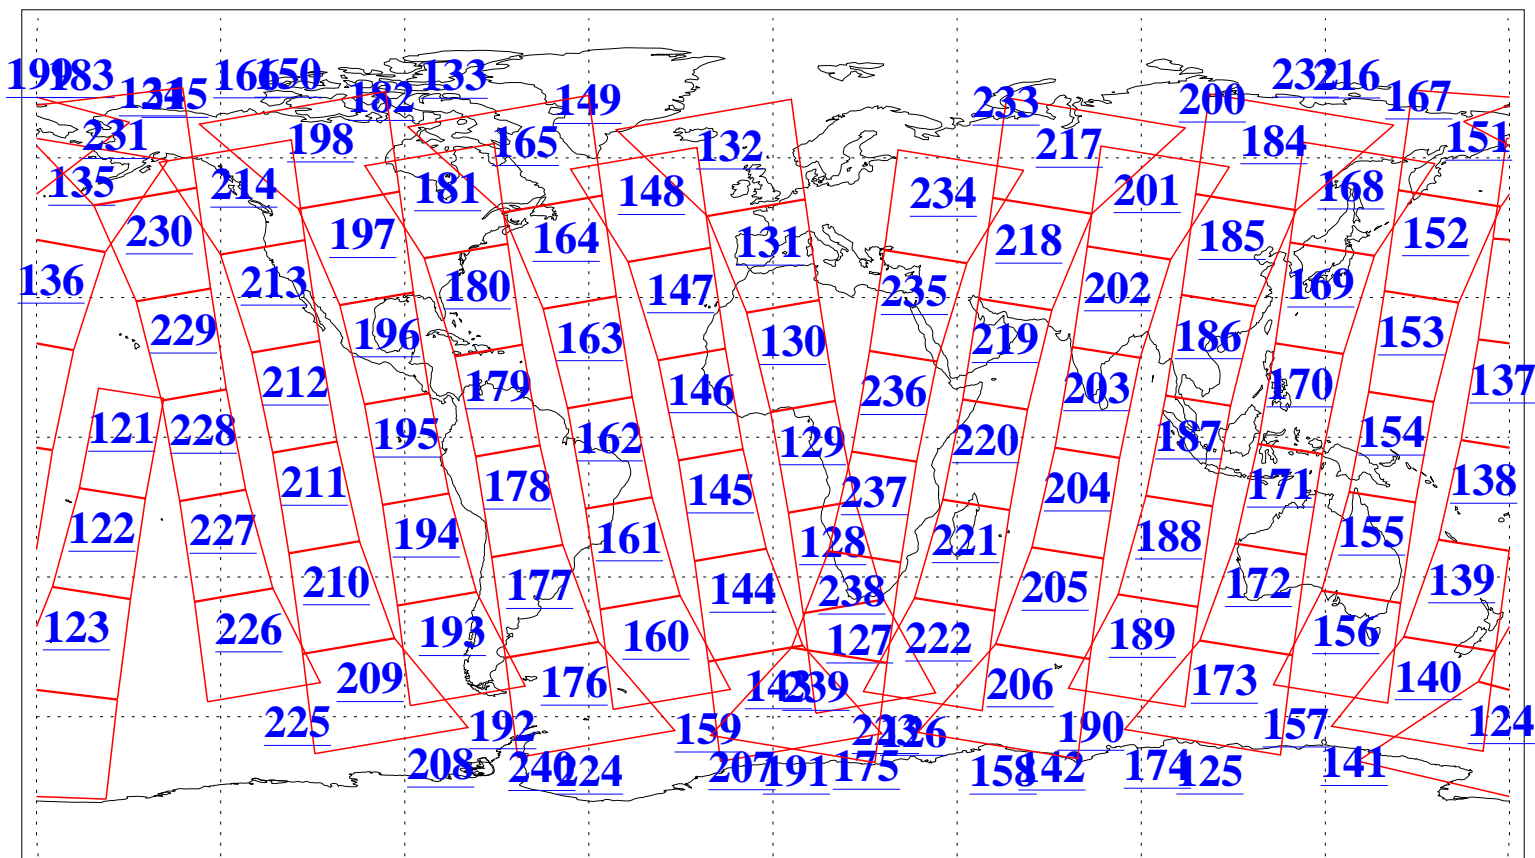

L1B Availability
AMSU Granules: 240
HSB Granules: 0
AIRS Granules: 240

12 Feb 2004
DoY 43
Aqua Day 649
Granules: 1 to 120

Granules: 121 to 240

Legend: AMSU Available, HSB Available, AIRS Available

L1B Availability
AMSU Granules: 240
HSB Granules: 0
AIRS Granules: 240

12 Feb 2004
DoY 43
Aqua Day 649

Ascending Granules

Descending Granules

Legend: AMSU Available, HSB Available, AIRS Available

L1B Availability
 AMSU Granules: 240
 HSB Granules: 0
 AIRS Granules: 240

12 Feb 2004
 DoY 43
 Aqua Day 649

Northern Hemisphere Granules

Southern Hemisphere Granules

Legend: AMSU Available, HSB Available, AIRS Available