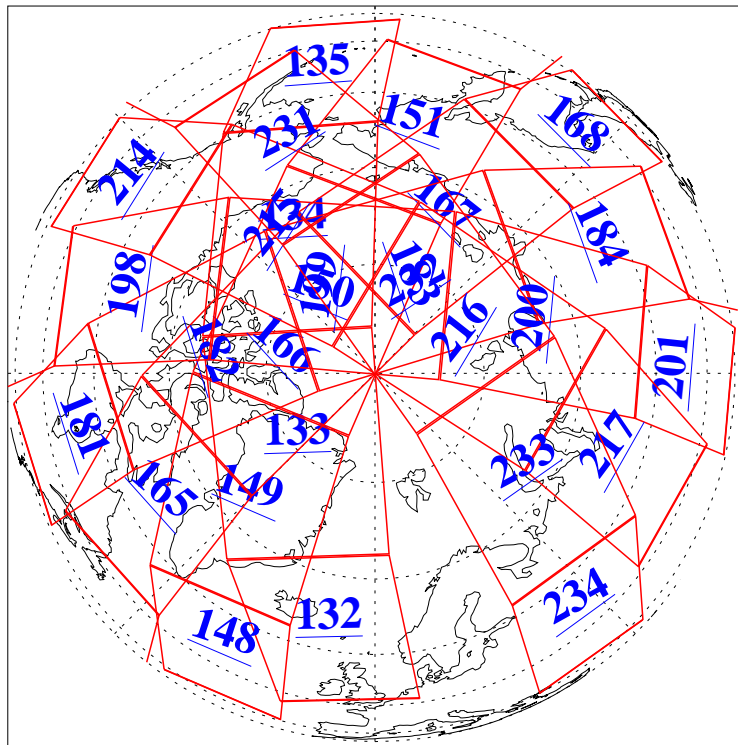

L1B Availability
AMSU Granules: 240
HSB Granules: 0
AIRS Granules: 240

12 Feb 2004
DoY 43
Aqua Day 649
Granules: 1 to 120

Granules: 121 to 240

Legend: AMSU Available, HSB Available, AIRS Available

L1B Availability
AMSU Granules: 240
HSB Granules: 0
AIRS Granules: 240

12 Feb 2004
DoY 43
Aqua Day 649

Ascending Granules

Descending Granules

Legend: AMSU Available, HSB Available, AIRS Available

L1B Availability
 AMSU Granules: 240
 HSB Granules: 0
 AIRS Granules: 240

12 Feb 2004
 DoY 43
 Aqua Day 649

Northern Hemisphere Granules

Southern Hemisphere Granules

Legend: AMSU Available, HSB Available, AIRS Available