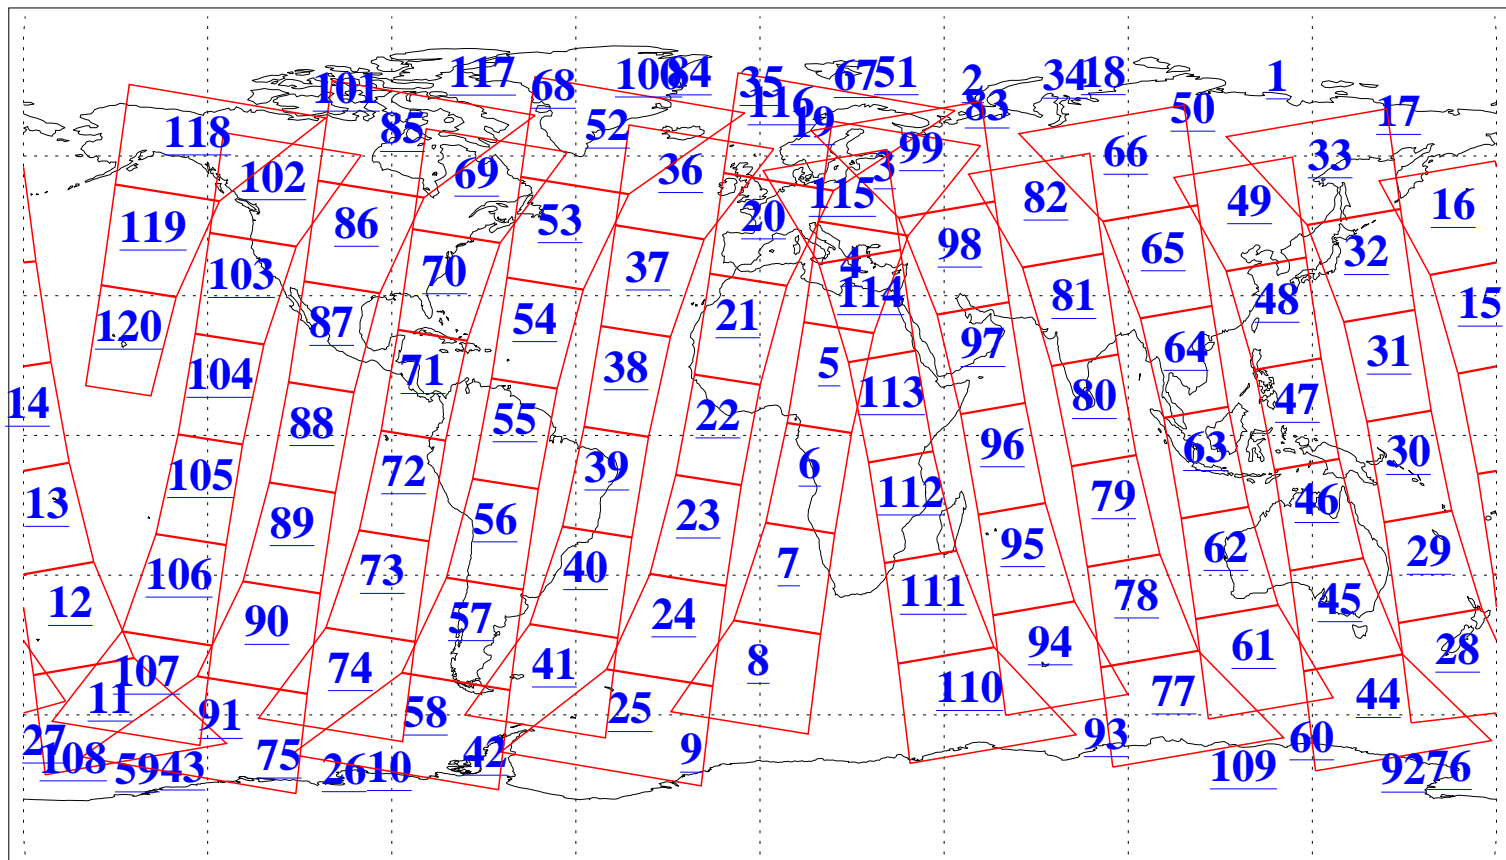

L1B Availability
AMSU Granules: 240
HSB Granules: 0
AIRS Granules: 240

12 Feb 2004
DoY 43
Aqua Day 649
Granules: 1 to 120

Granules: 121 to 240

Legend: AMSU Available, HSB Available, AIRS Available

L1B Availability
AMSU Granules: 240
HSB Granules: 0
AIRS Granules: 240

12 Feb 2004
DoY 43
Aqua Day 649

Ascending Granules

Descending Granules

Legend: AMSU Available, HSB Available, AIRS Available

L1B Availability
 AMSU Granules: 240
 HSB Granules: 0
 AIRS Granules: 240

12 Feb 2004
 DoY 43
 Aqua Day 649

Northern Hemisphere Granules

Southern Hemisphere Granules

Legend: AMSU Available, HSB Available, AIRS Available