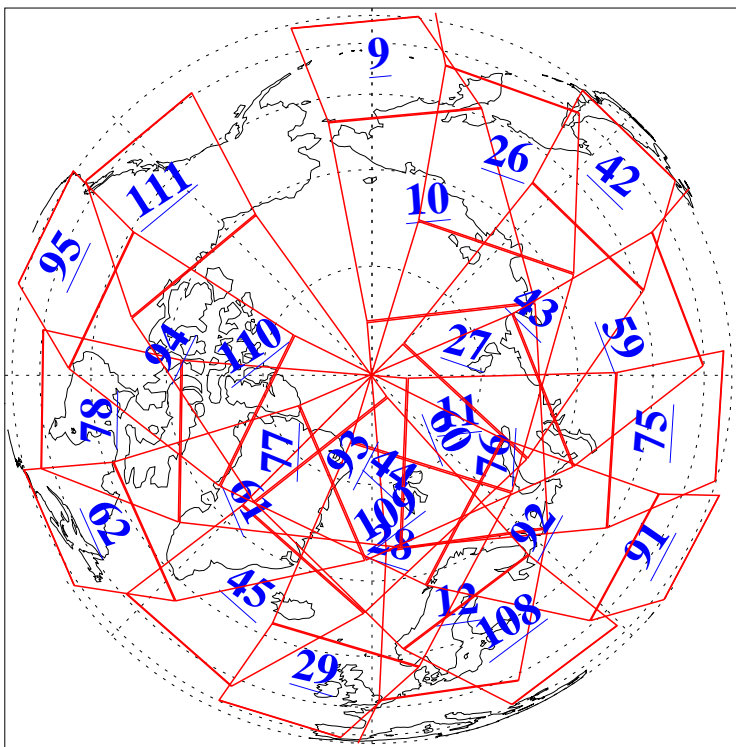

L1B Availability
AMSU Granules: 240
HSB Granules: 0
AIRS Granules: 240

11 Feb 2004
DoY 42
Aqua Day 648
Granules: 1 to 120

Granules: 121 to 240

Legend: AMSU Available, HSB Available, AIRS Available

L1B Availability
AMSU Granules: 240
HSB Granules: 0
AIRS Granules: 240

11 Feb 2004
DoY 42
Aqua Day 648

Ascending Granules

Descending Granules

Legend: AMSU Available, HSB Available, AIRS Available

L1B Availability
AMSU Granules: 240
HSB Granules: 0
AIRS Granules: 240

11 Feb 2004
DoY 42
Aqua Day 648

Northern Hemisphere Granules

Southern Hemisphere Granules

Legend: AMSU Available, HSB Available, AIRS Available