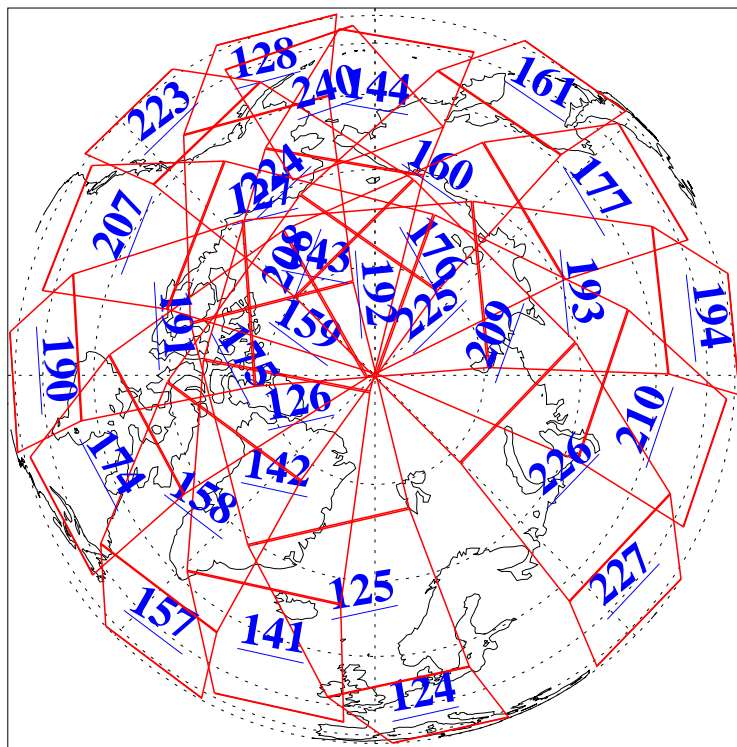

L1B Availability
AMSU Granules: 240
HSB Granules: 0
AIRS Granules: 240

11 Feb 2004
DoY 42
Aqua Day 648
Granules: 1 to 120

Granules: 121 to 240

Legend: AMSU Available, HSB Available, AIRS Available

L1B Availability
AMSU Granules: 240
HSB Granules: 0
AIRS Granules: 240

11 Feb 2004
DoY 42
Aqua Day 648

Ascending Granules

Descending Granules

Legend: AMSU Available, HSB Available, AIRS Available

L1B Availability
AMSU Granules: 240
HSB Granules: 0
AIRS Granules: 240

11 Feb 2004
DoY 42
Aqua Day 648

Northern Hemisphere Granules

Southern Hemisphere Granules

Legend: AMSU Available, HSB Available, AIRS Available