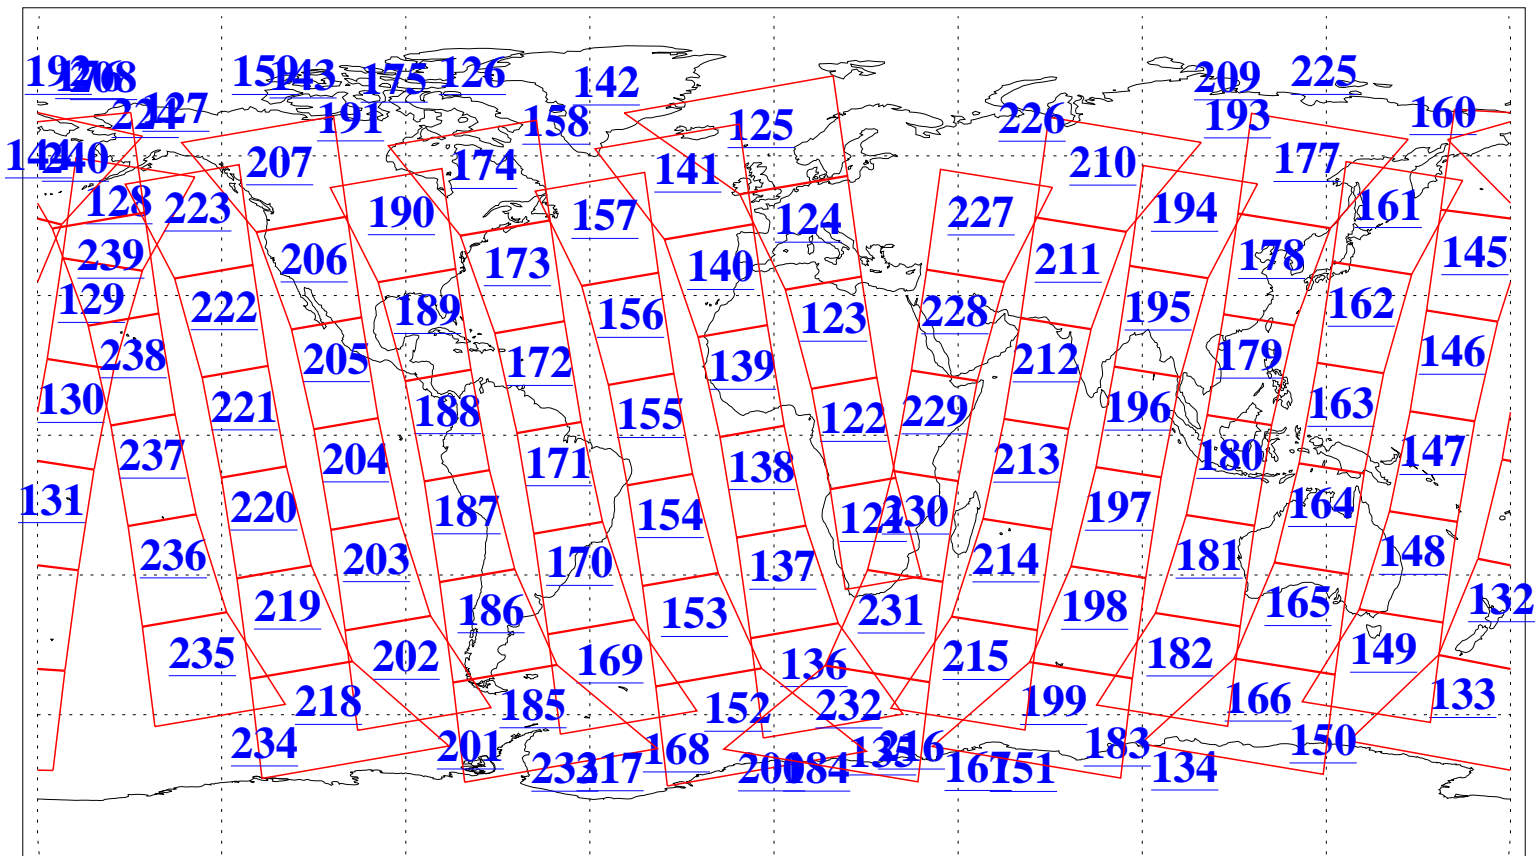

L1B Availability
AMSU Granules: 240
HSB Granules: 0
AIRS Granules: 240

11 Feb 2004
DoY 42
Aqua Day 648
Granules: 1 to 120

Granules: 121 to 240

Legend: AMSU Available, HSB Available, AIRS Available

L1B Availability
AMSU Granules: 240
HSB Granules: 0
AIRS Granules: 240

11 Feb 2004
DoY 42
Aqua Day 648

Ascending Granules

Descending Granules

Legend: AMSU Available, HSB Available, AIRS Available

L1B Availability
AMSU Granules: 240
HSB Granules: 0
AIRS Granules: 240

11 Feb 2004
DoY 42
Aqua Day 648

Northern Hemisphere Granules

Southern Hemisphere Granules

Legend: AMSU Available, HSB Available, AIRS Available