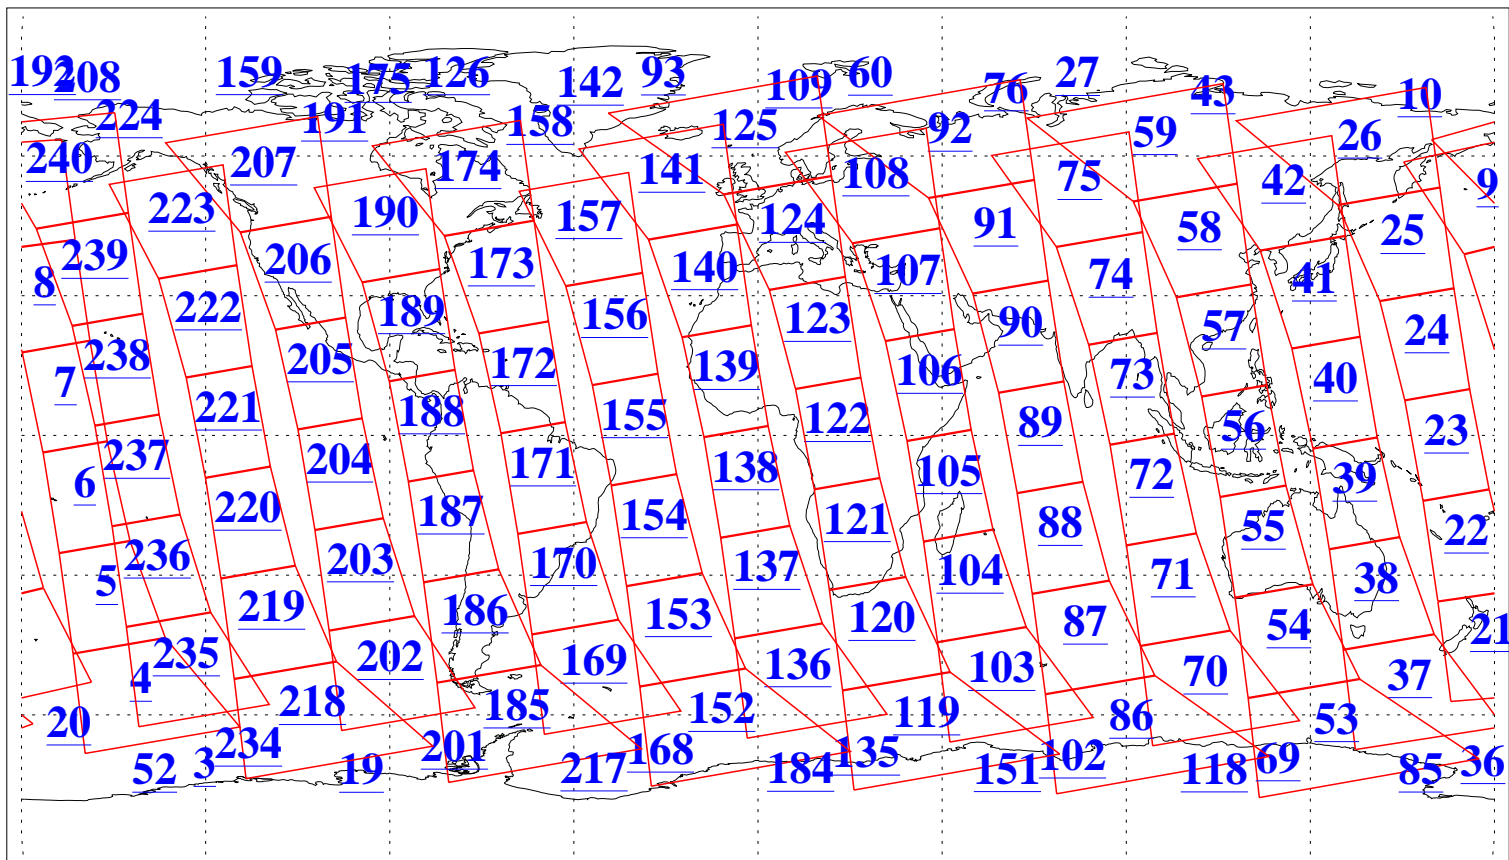

L1B Availability
AMSU Granules: 240
HSB Granules: 0
AIRS Granules: 240

11 Feb 2004
DoY 42
Aqua Day 648
Granules: 1 to 120

Granules: 121 to 240

Legend: AMSU Available, HSB Available, AIRS Available

L1B Availability
AMSU Granules: 240
HSB Granules: 0
AIRS Granules: 240

11 Feb 2004
DoY 42
Aqua Day 648

Ascending Granules

Descending Granules

Legend: AMSU Available, HSB Available, AIRS Available

L1B Availability
AMSU Granules: 240
HSB Granules: 0
AIRS Granules: 240

11 Feb 2004
DoY 42
Aqua Day 648

Northern Hemisphere Granules

Southern Hemisphere Granules

Legend: AMSU Available, HSB Available, AIRS Available