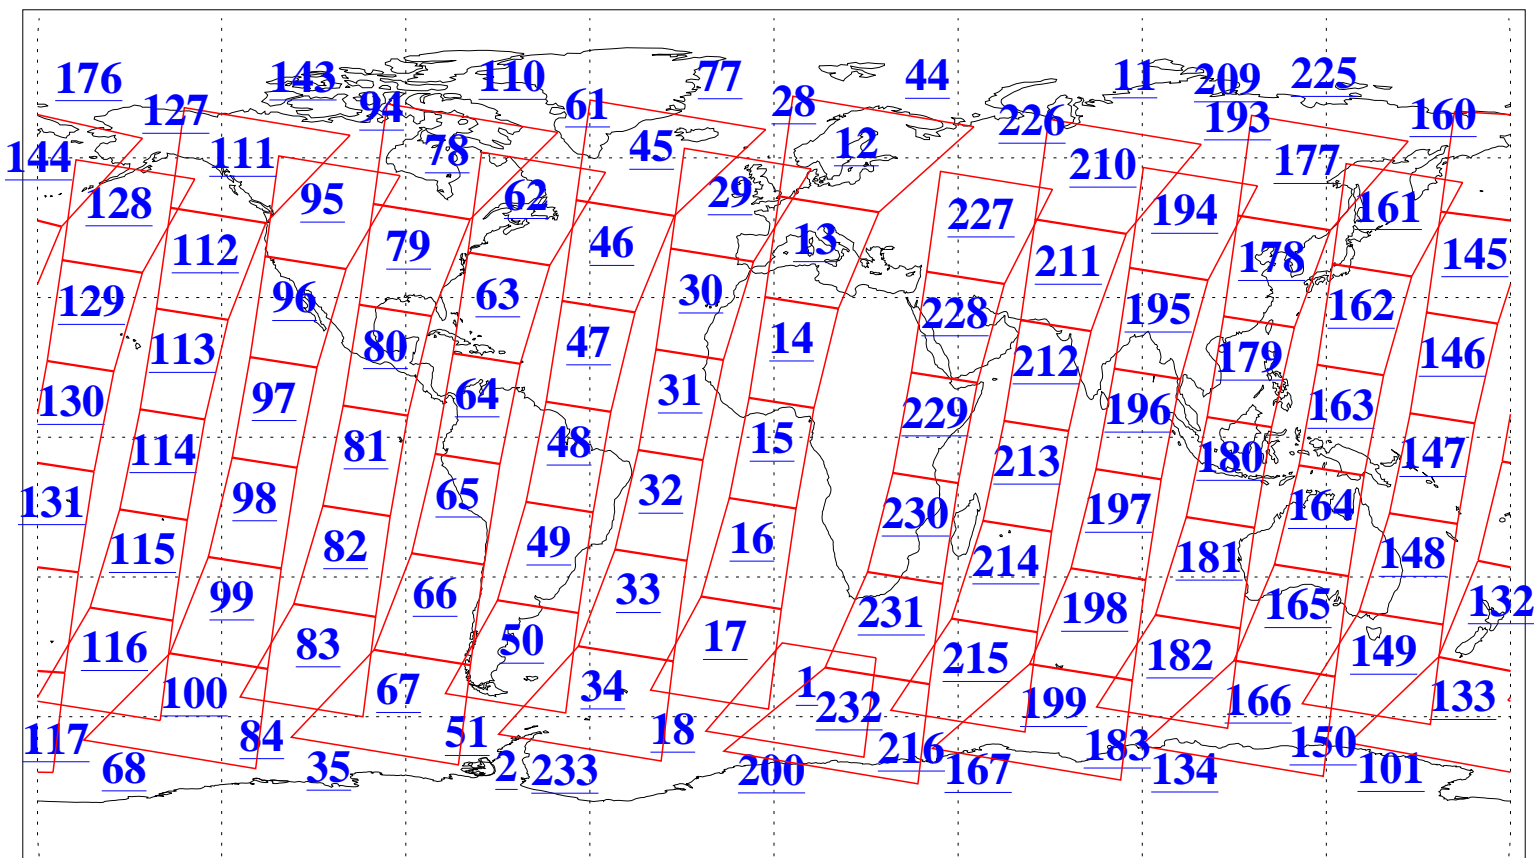

L1B Availability
AMSU Granules: 240
HSB Granules: 0
AIRS Granules: 240

11 Feb 2004
DoY 42
Aqua Day 648
Granules: 1 to 120

Granules: 121 to 240

Legend: AMSU Available, HSB Available, AIRS Available

L1B Availability
AMSU Granules: 240
HSB Granules: 0
AIRS Granules: 240

11 Feb 2004
DoY 42
Aqua Day 648

Ascending Granules

Descending Granules

Legend: AMSU Available, HSB Available, AIRS Available

L1B Availability
AMSU Granules: 240
HSB Granules: 0
AIRS Granules: 240

11 Feb 2004
DoY 42
Aqua Day 648

Northern Hemisphere Granules

Southern Hemisphere Granules

Legend: AMSU Available, HSB Available, AIRS Available