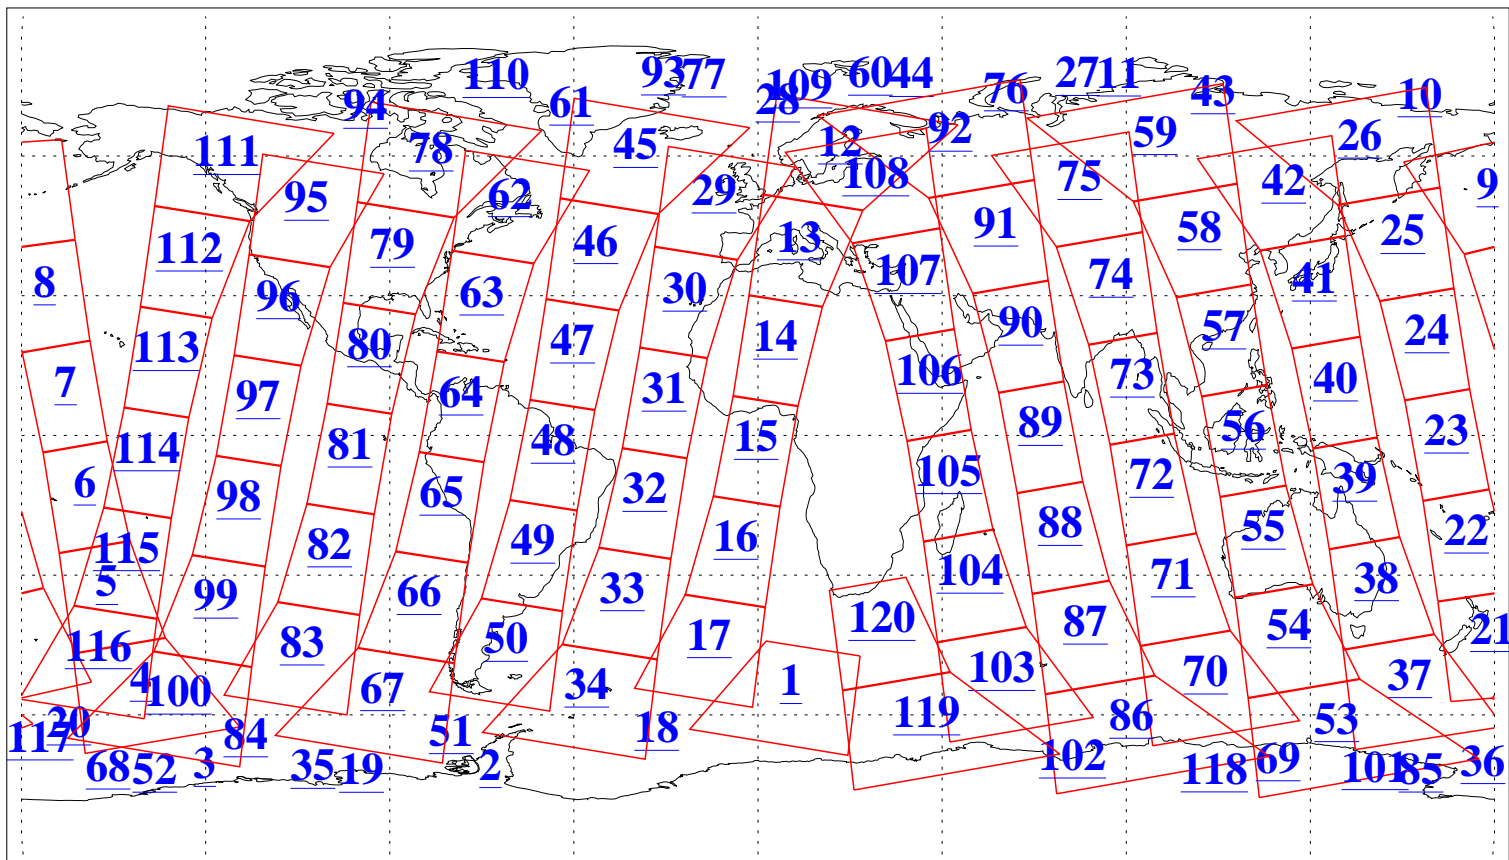

L1B Availability
AMSU Granules: 240
HSB Granules: 0
AIRS Granules: 240

11 Feb 2004
DoY 42
Aqua Day 648
Granules: 1 to 120

Granules: 121 to 240

Legend: AMSU Available, HSB Available, AIRS Available

L1B Availability
AMSU Granules: 240
HSB Granules: 0
AIRS Granules: 240

11 Feb 2004
DoY 42
Aqua Day 648

Ascending Granules

Descending Granules

Legend: AMSU Available, HSB Available, AIRS Available

L1B Availability
AMSU Granules: 240
HSB Granules: 0
AIRS Granules: 240

11 Feb 2004
DoY 42
Aqua Day 648

Northern Hemisphere Granules

Southern Hemisphere Granules

Legend: AMSU Available, HSB Available, AIRS Available