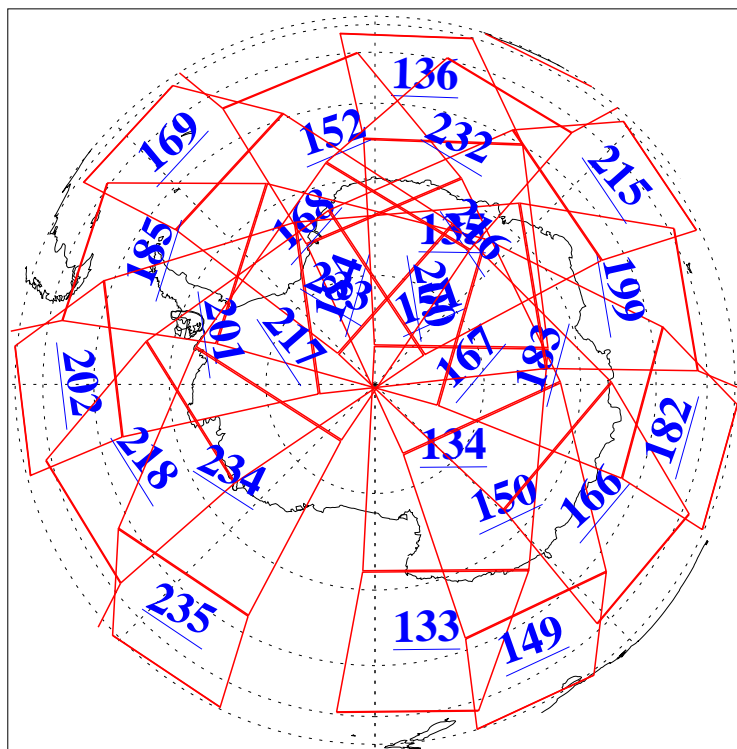

L1B Availability
AMSU Granules: 240
HSB Granules: 0
AIRS Granules: 240

11 Feb 2004
DoY 42
Aqua Day 648
Granules: 1 to 120

Granules: 121 to 240

Legend: AMSU Available, HSB Available, AIRS Available

L1B Availability
AMSU Granules: 240
HSB Granules: 0
AIRS Granules: 240

11 Feb 2004
DoY 42
Aqua Day 648

Ascending Granules

Descending Granules

Legend: AMSU Available, HSB Available, AIRS Available

L1B Availability
AMSU Granules: 240
HSB Granules: 0
AIRS Granules: 240

11 Feb 2004
DoY 42
Aqua Day 648

Northern Hemisphere Granules

Southern Hemisphere Granules

Legend: AMSU Available, HSB Available, AIRS Available