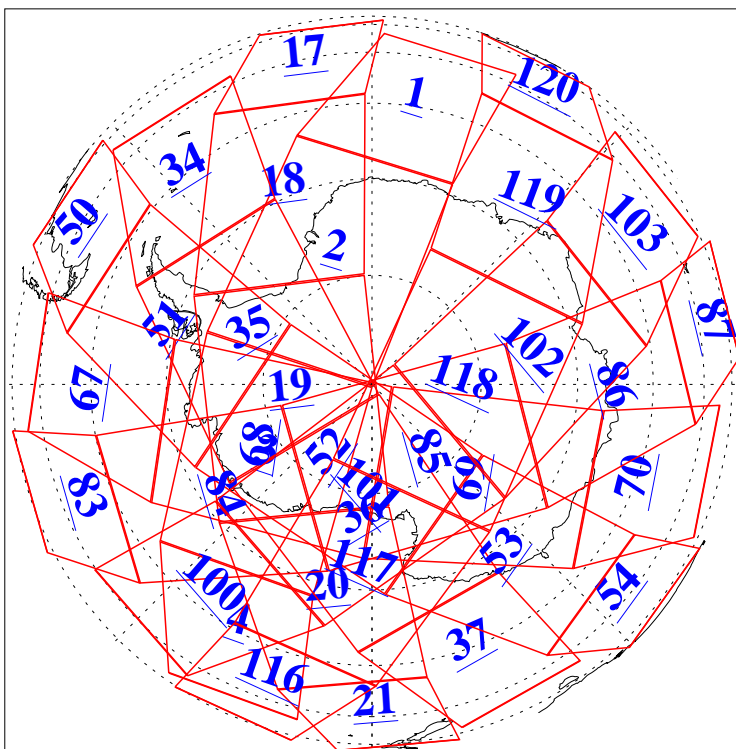

L1B Availability
AMSU Granules: 240
HSB Granules: 0
AIRS Granules: 240

11 Feb 2004
DoY 42
Aqua Day 648
Granules: 1 to 120

Granules: 121 to 240

Legend: AMSU Available, HSB Available, AIRS Available

L1B Availability
AMSU Granules: 240
HSB Granules: 0
AIRS Granules: 240

11 Feb 2004
DoY 42
Aqua Day 648

Ascending Granules

Descending Granules

Legend: AMSU Available, HSB Available, AIRS Available

L1B Availability
AMSU Granules: 240
HSB Granules: 0
AIRS Granules: 240

11 Feb 2004
DoY 42
Aqua Day 648

Northern Hemisphere Granules

Southern Hemisphere Granules

Legend: AMSU Available, HSB Available, AIRS Available