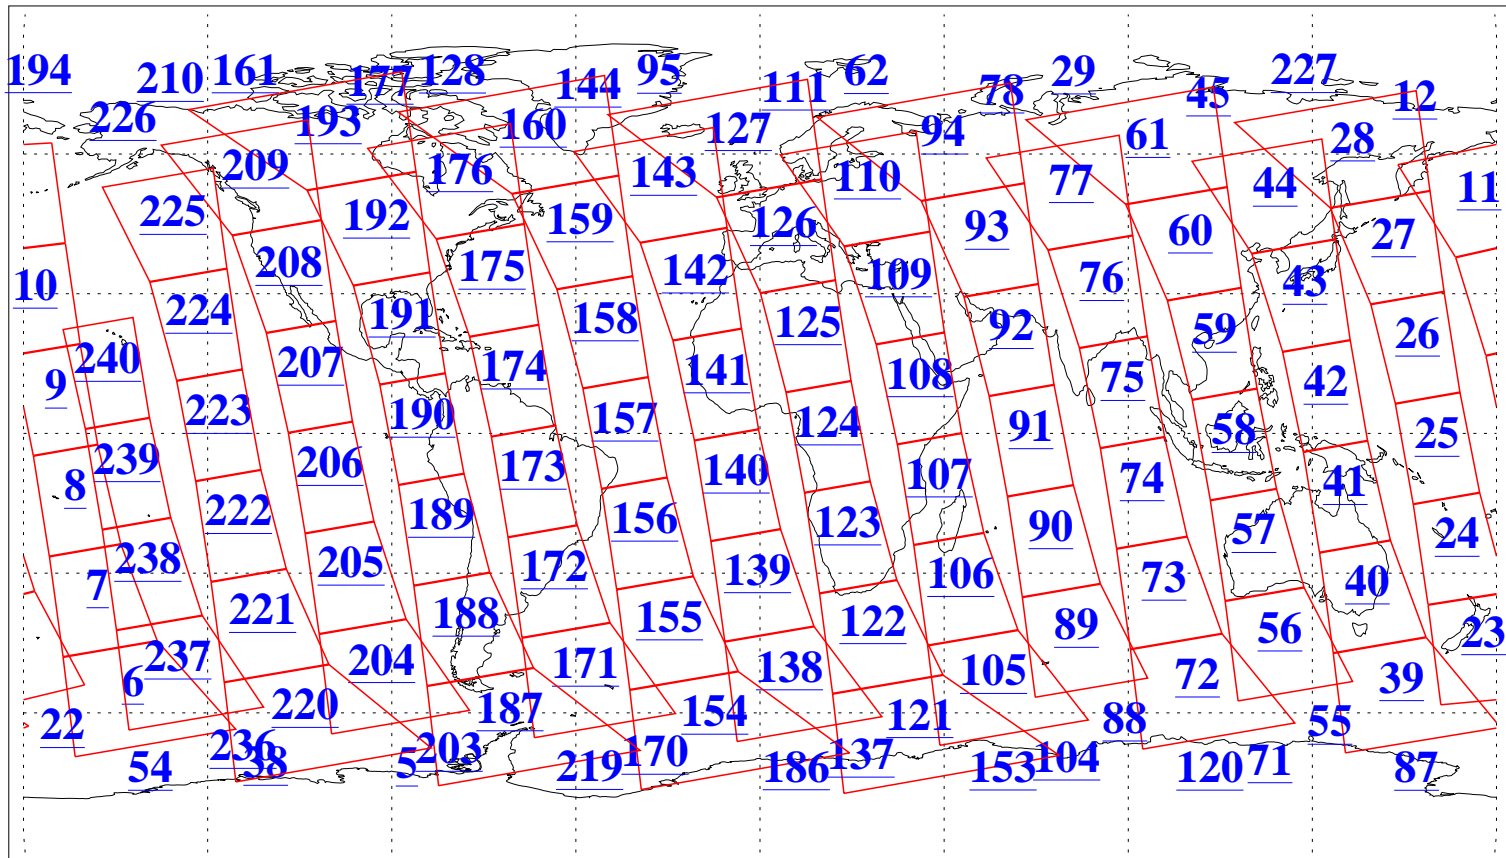

L1B Availability
AMSU Granules: 240
HSB Granules: 0
AIRS Granules: 240

9 Feb 2004
DoY 40
Aqua Day 646
Granules: 1 to 120

Granules: 121 to 240

Legend: AMSU Available, HSB Available, AIRS Available

L1B Availability
AMSU Granules: 240
HSB Granules: 0
AIRS Granules: 240

9 Feb 2004
DoY 40
Aqua Day 646

Ascending Granules

Descending Granules

Legend: AMSU Available, HSB Available, AIRS Available

L1B Availability
 AMSU Granules: 240
 HSB Granules: 0
 AIRS Granules: 240

9 Feb 2004
 DoY 40
 Aqua Day 646

Northern Hemisphere Granules

Southern Hemisphere Granules

Legend: AMSU Available, HSB Available, AIRS Available