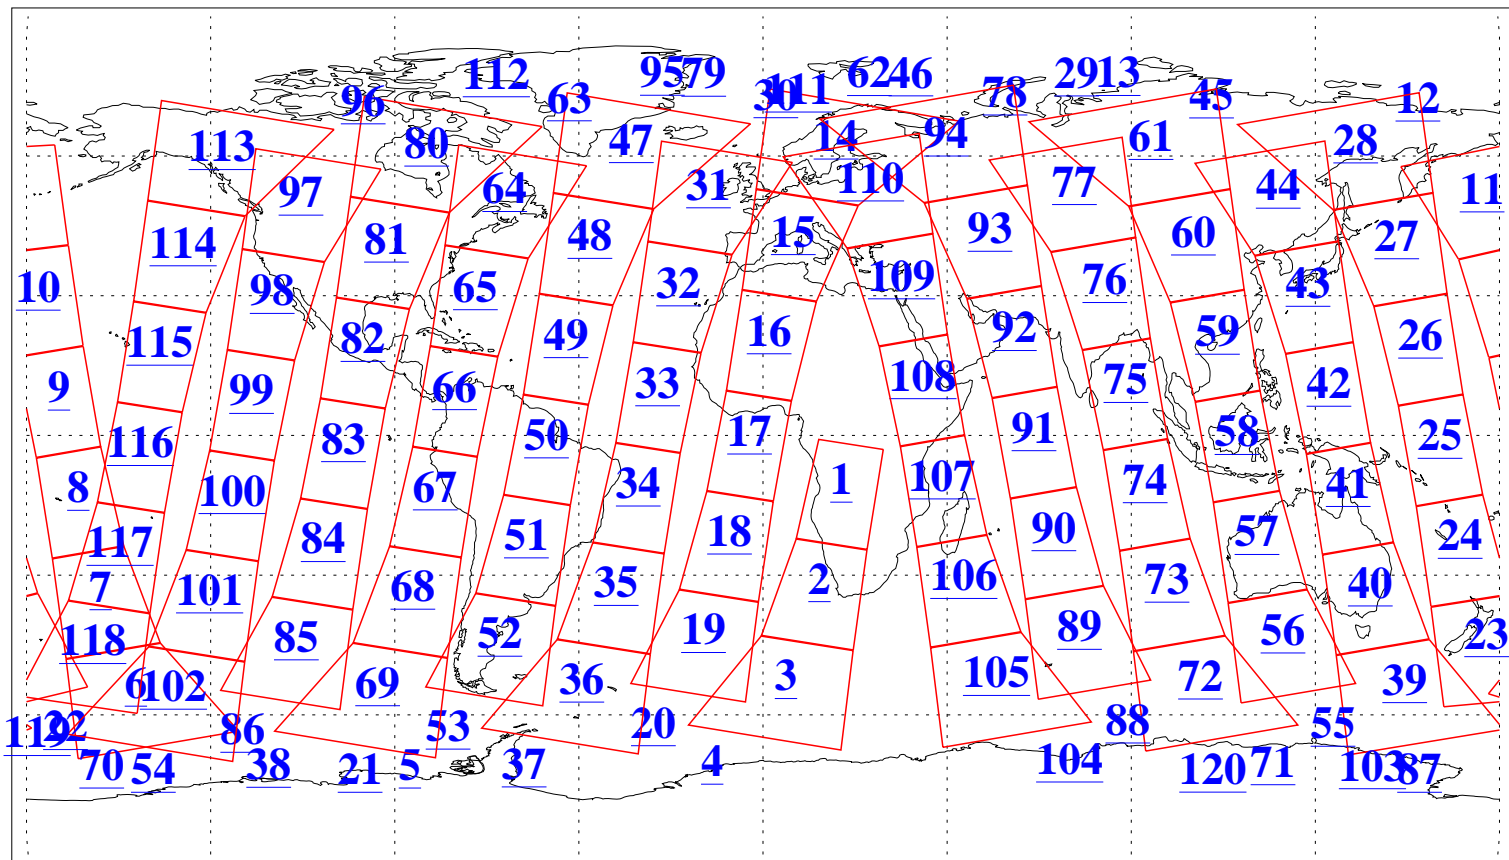

L1B Availability
AMSU Granules: 240
HSB Granules: 0
AIRS Granules: 240

9 Feb 2004
DoY 40
Aqua Day 646
Granules: 1 to 120

Granules: 121 to 240

Legend: AMSU Available, HSB Available, AIRS Available

L1B Availability
AMSU Granules: 240
HSB Granules: 0
AIRS Granules: 240

9 Feb 2004
DoY 40
Aqua Day 646

Ascending Granules

Descending Granules

Legend: AMSU Available, HSB Available, AIRS Available

L1B Availability
 AMSU Granules: 240
 HSB Granules: 0
 AIRS Granules: 240

9 Feb 2004
 DoY 40
 Aqua Day 646

Northern Hemisphere Granules

Southern Hemisphere Granules

Legend: AMSU Available, HSB Available, AIRS Available