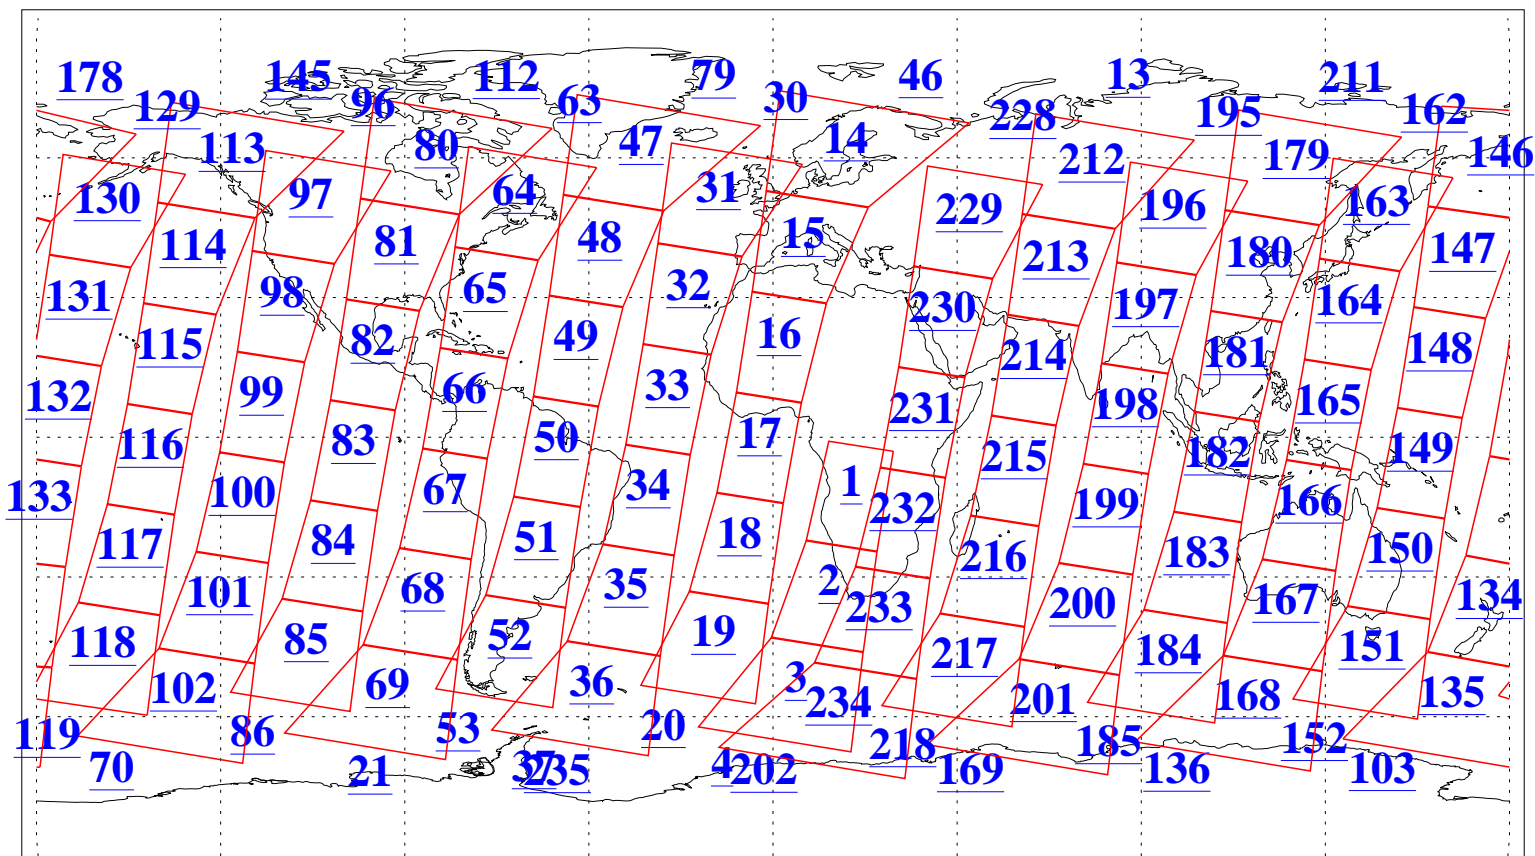

L1B Availability
AMSU Granules: 240
HSB Granules: 0
AIRS Granules: 240

9 Feb 2004
DoY 40
Aqua Day 646
Granules: 1 to 120

Granules: 121 to 240

Legend: AMSU Available, HSB Available, AIRS Available

L1B Availability
AMSU Granules: 240
HSB Granules: 0
AIRS Granules: 240

9 Feb 2004
DoY 40
Aqua Day 646

Ascending Granules

Descending Granules

Legend: AMSU Available, HSB Available, AIRS Available

L1B Availability
 AMSU Granules: 240
 HSB Granules: 0
 AIRS Granules: 240

9 Feb 2004
 DoY 40
 Aqua Day 646

Northern Hemisphere Granules

Southern Hemisphere Granules

Legend: AMSU Available, HSB Available, AIRS Available