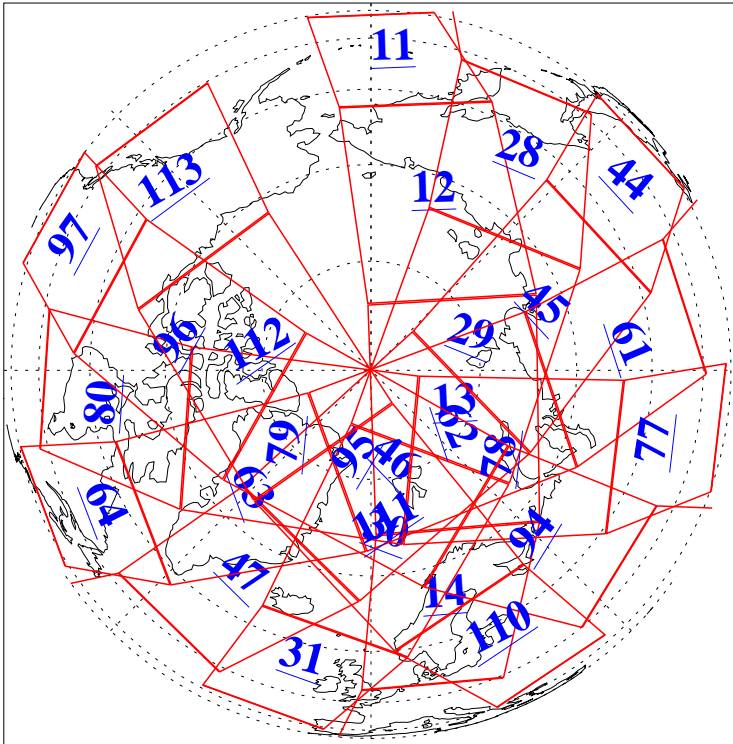

L1B Availability
AMSU Granules: 240
HSB Granules: 0
AIRS Granules: 240

9 Feb 2004
DoY 40
Aqua Day 646
Granules: 1 to 120

Granules: 121 to 240

Legend: AMSU Available, HSB Available, AIRS Available

L1B Availability
AMSU Granules: 240
HSB Granules: 0
AIRS Granules: 240

9 Feb 2004
DoY 40
Aqua Day 646

Ascending Granules

Descending Granules

Legend: AMSU Available, HSB Available, AIRS Available

L1B Availability
 AMSU Granules: 240
 HSB Granules: 0
 AIRS Granules: 240

9 Feb 2004
 DoY 40
 Aqua Day 646

Northern Hemisphere Granules

Southern Hemisphere Granules

Legend: AMSU Available, HSB Available, AIRS Available