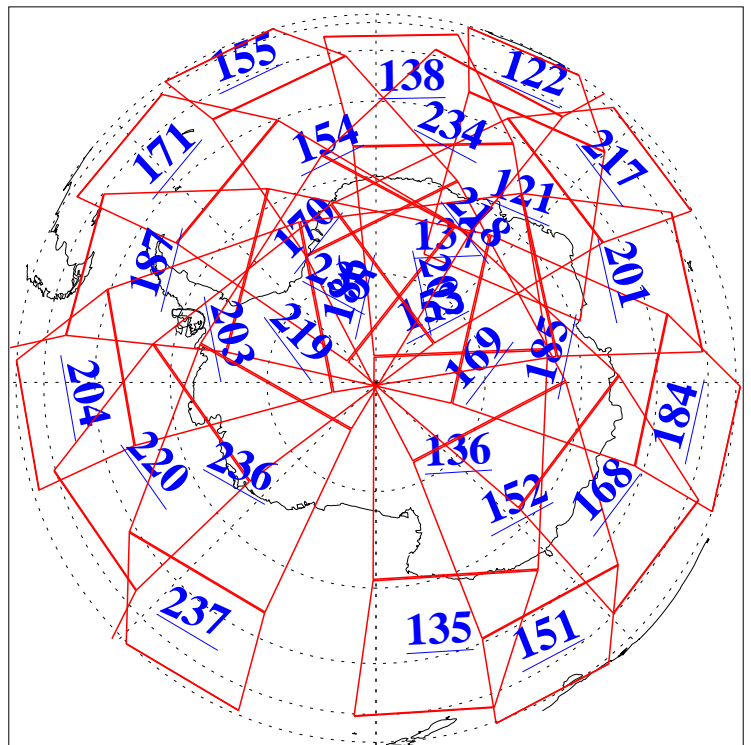

L1B Availability
AMSU Granules: 240
HSB Granules: 0
AIRS Granules: 240

9 Feb 2004
DoY 40
Aqua Day 646
Granules: 1 to 120

Granules: 121 to 240

Legend: AMSU Available, HSB Available, AIRS Available

L1B Availability
AMSU Granules: 240
HSB Granules: 0
AIRS Granules: 240

9 Feb 2004
DoY 40
Aqua Day 646

Ascending Granules

Descending Granules

Legend: AMSU Available, HSB Available, AIRS Available

L1B Availability
 AMSU Granules: 240
 HSB Granules: 0
 AIRS Granules: 240

9 Feb 2004
 DoY 40
 Aqua Day 646

Northern Hemisphere Granules

Southern Hemisphere Granules

Legend: AMSU Available, HSB Available, AIRS Available