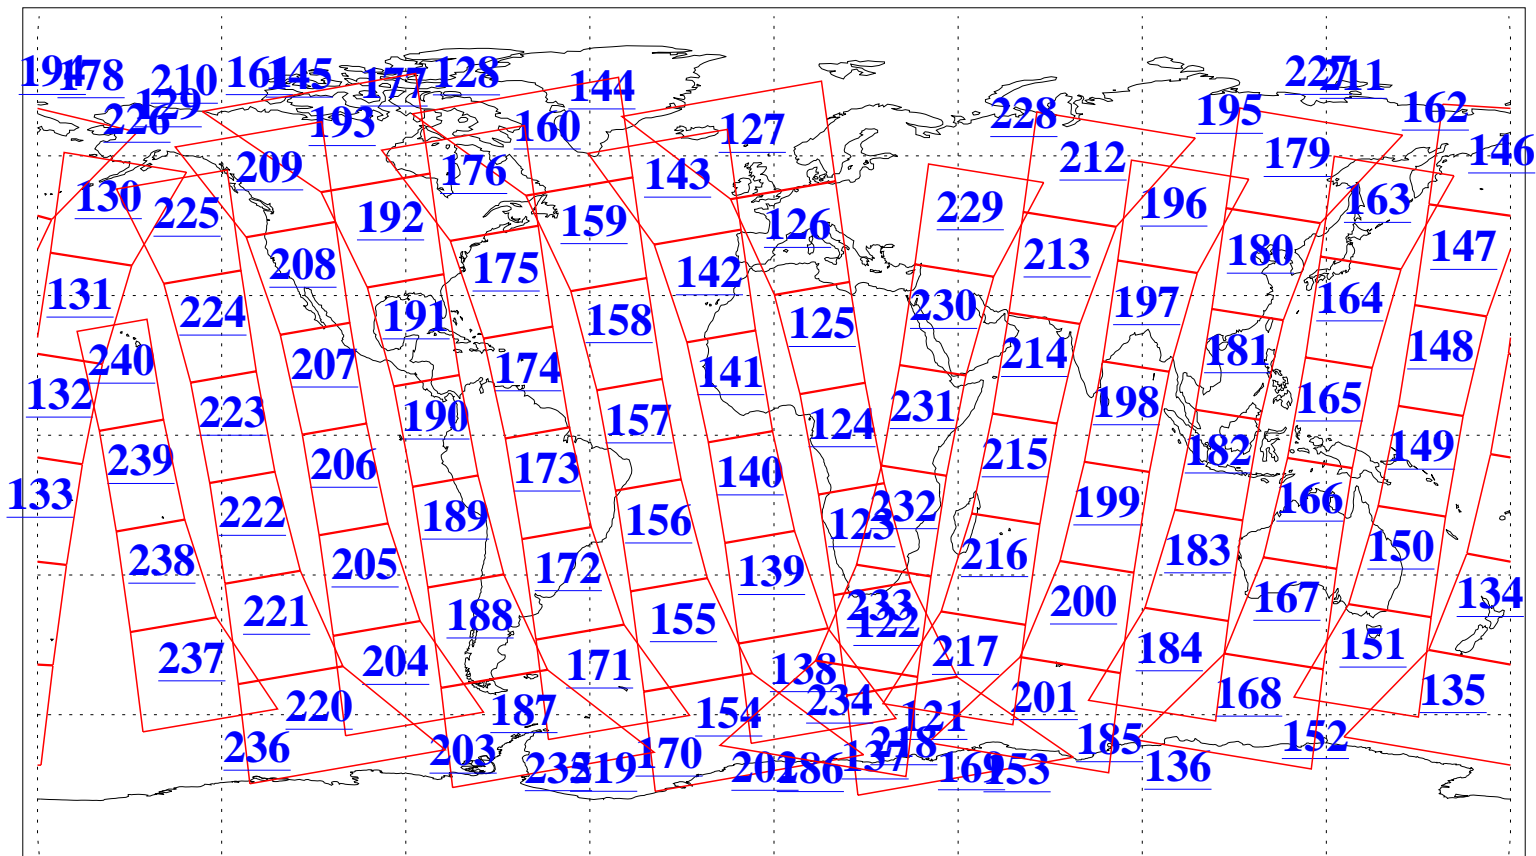

L1B Availability
AMSU Granules: 240
HSB Granules: 0
AIRS Granules: 240

9 Feb 2004
DoY 40
Aqua Day 646
Granules: 1 to 120

Granules: 121 to 240

Legend: AMSU Available, HSB Available, AIRS Available

L1B Availability
AMSU Granules: 240
HSB Granules: 0
AIRS Granules: 240

9 Feb 2004
DoY 40
Aqua Day 646

Ascending Granules

Descending Granules

Legend: AMSU Available, HSB Available, AIRS Available

L1B Availability
 AMSU Granules: 240
 HSB Granules: 0
 AIRS Granules: 240

9 Feb 2004
 DoY 40
 Aqua Day 646

Northern Hemisphere Granules

Southern Hemisphere Granules

Legend: AMSU Available, HSB Available, AIRS Available