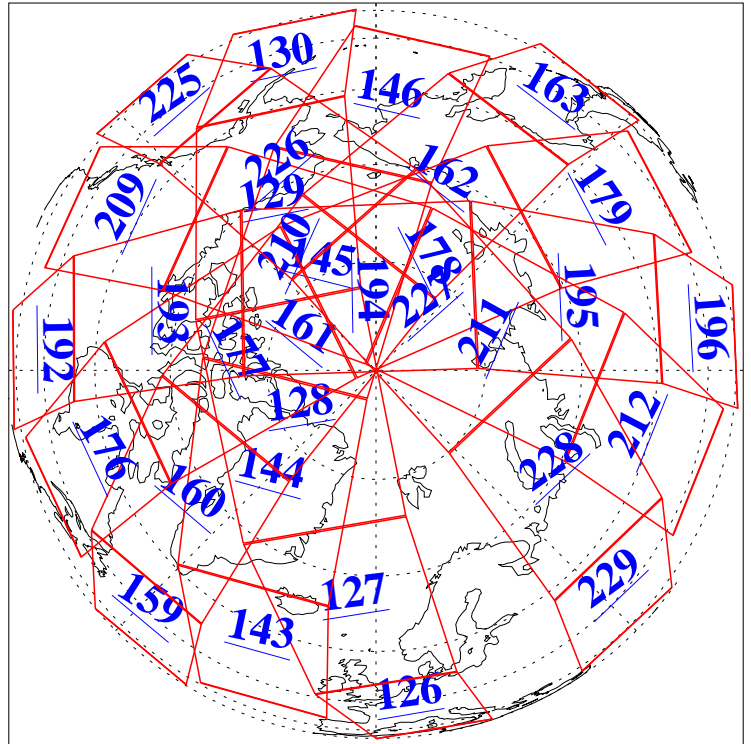

L1B Availability
AMSU Granules: 240
HSB Granules: 0
AIRS Granules: 240

9 Feb 2004
DoY 40
Aqua Day 646
Granules: 1 to 120

Granules: 121 to 240

Legend: AMSU Available, HSB Available, AIRS Available

L1B Availability
AMSU Granules: 240
HSB Granules: 0
AIRS Granules: 240

9 Feb 2004
DoY 40
Aqua Day 646

Ascending Granules

Descending Granules

Legend: AMSU Available, HSB Available, AIRS Available

L1B Availability
 AMSU Granules: 240
 HSB Granules: 0
 AIRS Granules: 240

9 Feb 2004
 DoY 40
 Aqua Day 646

Northern Hemisphere Granules

Southern Hemisphere Granules

Legend: AMSU Available, HSB Available, AIRS Available