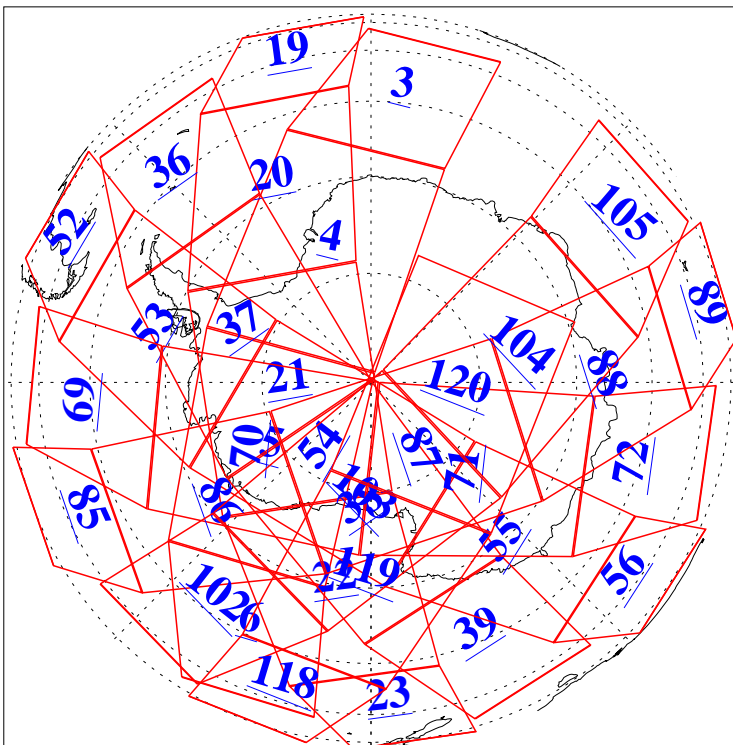

L1B Availability
AMSU Granules: 240
HSB Granules: 0
AIRS Granules: 240

9 Feb 2004
DoY 40
Aqua Day 646
Granules: 1 to 120

Granules: 121 to 240

Legend: AMSU Available, HSB Available, AIRS Available

L1B Availability
AMSU Granules: 240
HSB Granules: 0
AIRS Granules: 240

9 Feb 2004
DoY 40
Aqua Day 646

Ascending Granules

Descending Granules

Legend: AMSU Available, HSB Available, AIRS Available

L1B Availability
 AMSU Granules: 240
 HSB Granules: 0
 AIRS Granules: 240

9 Feb 2004
 DoY 40
 Aqua Day 646

Northern Hemisphere Granules

Southern Hemisphere Granules

Legend: AMSU Available, HSB Available, AIRS Available