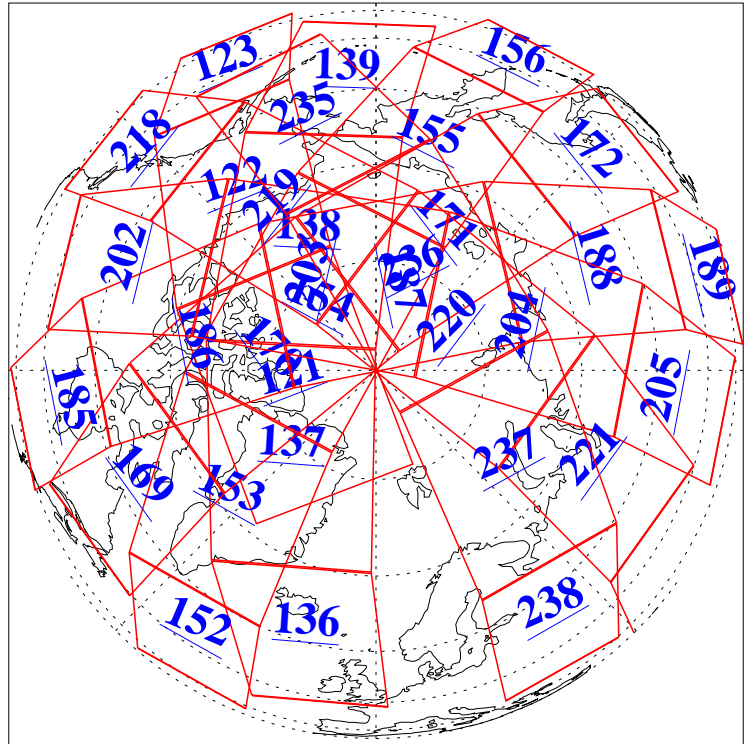

8 Feb 2004
DoY 39
Aqua Day 645

Ascending Granules

Descending Granules

Legend: AMSU Available, HSB Available, AIRS Available

L1B Availability
AMSU Granules: 240
HSB Granules: 0
AIRS Granules: 240

8 Feb 2004
DoY 39
Aqua Day 645

Northern Hemisphere Granules

Southern Hemisphere Granules

Legend: AMSU Available, ~~HSB Available~~, AIRS Available