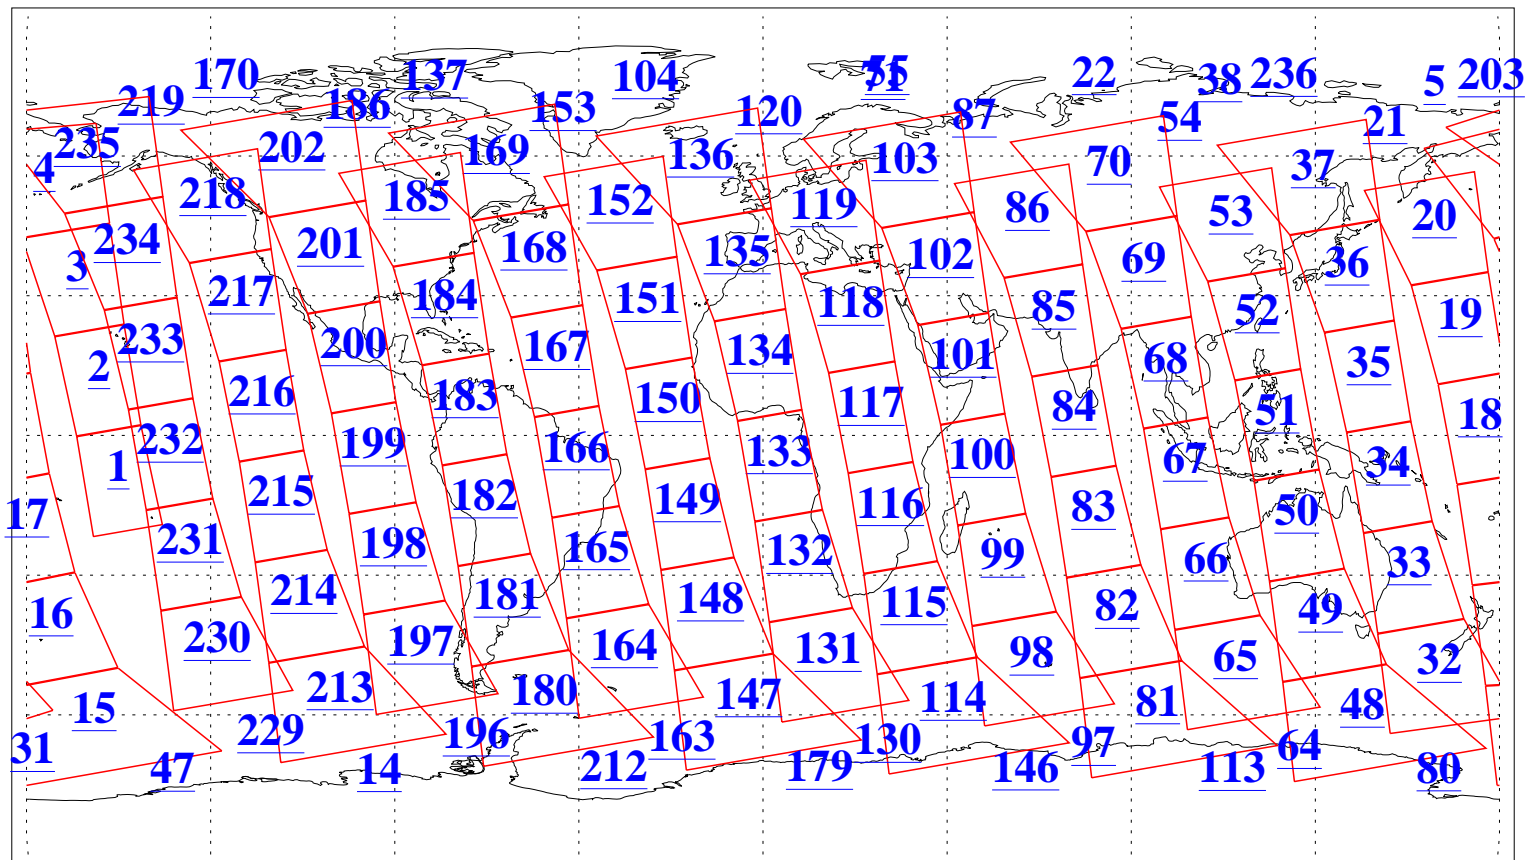

L1B Availability
AMSU Granules: 240
HSB Granules: 0
AIRS Granules: 240

8 Feb 2004
DoY 39
Aqua Day 645
Granules: 1 to 120

Granules: 121 to 240

Legend: AMSU Available, HSB Available, AIRS Available

L1B Availability
AMSU Granules: 240
HSB Granules: 0
AIRS Granules: 240

8 Feb 2004
DoY 39
Aqua Day 645

Ascending Granules

Descending Granules

Legend: AMSU Available, HSB Available, AIRS Available

L1B Availability
AMSU Granules: 240
HSB Granules: 0
AIRS Granules: 240

8 Feb 2004
DoY 39
Aqua Day 645