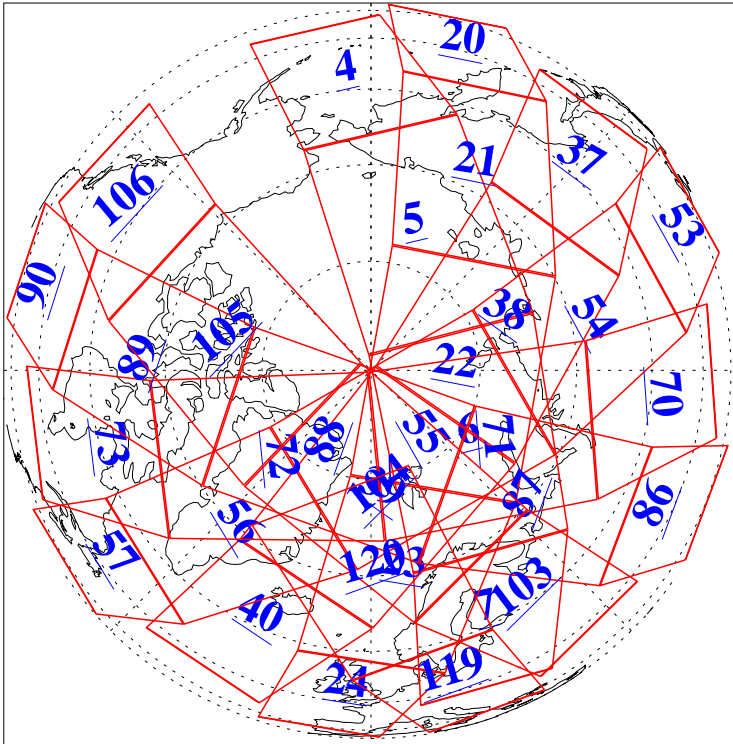

L1B Availability
AMSU Granules: 240
HSB Granules: 0
AIRS Granules: 240

8 Feb 2004
DoY 39
Aqua Day 645
Granules: 1 to 120

Granules: 121 to 240

Legend: AMSU Available, HSB Available, AIRS Available

L1B Availability
AMSU Granules: 240
HSB Granules: 0
AIRS Granules: 240

8 Feb 2004
DoY 39
Aqua Day 645

Ascending Granules

Descending Granules

Legend: AMSU Available, HSB Available, AIRS Available

L1B Availability
AMSU Granules: 240
HSB Granules: 0
AIRS Granules: 240

8 Feb 2004
DoY 39
Aqua Day 645

Northern Hemisphere Granules

Southern Hemisphere Granules

Legend: AMSU Available, ~~HSB Available~~, AIRS Available