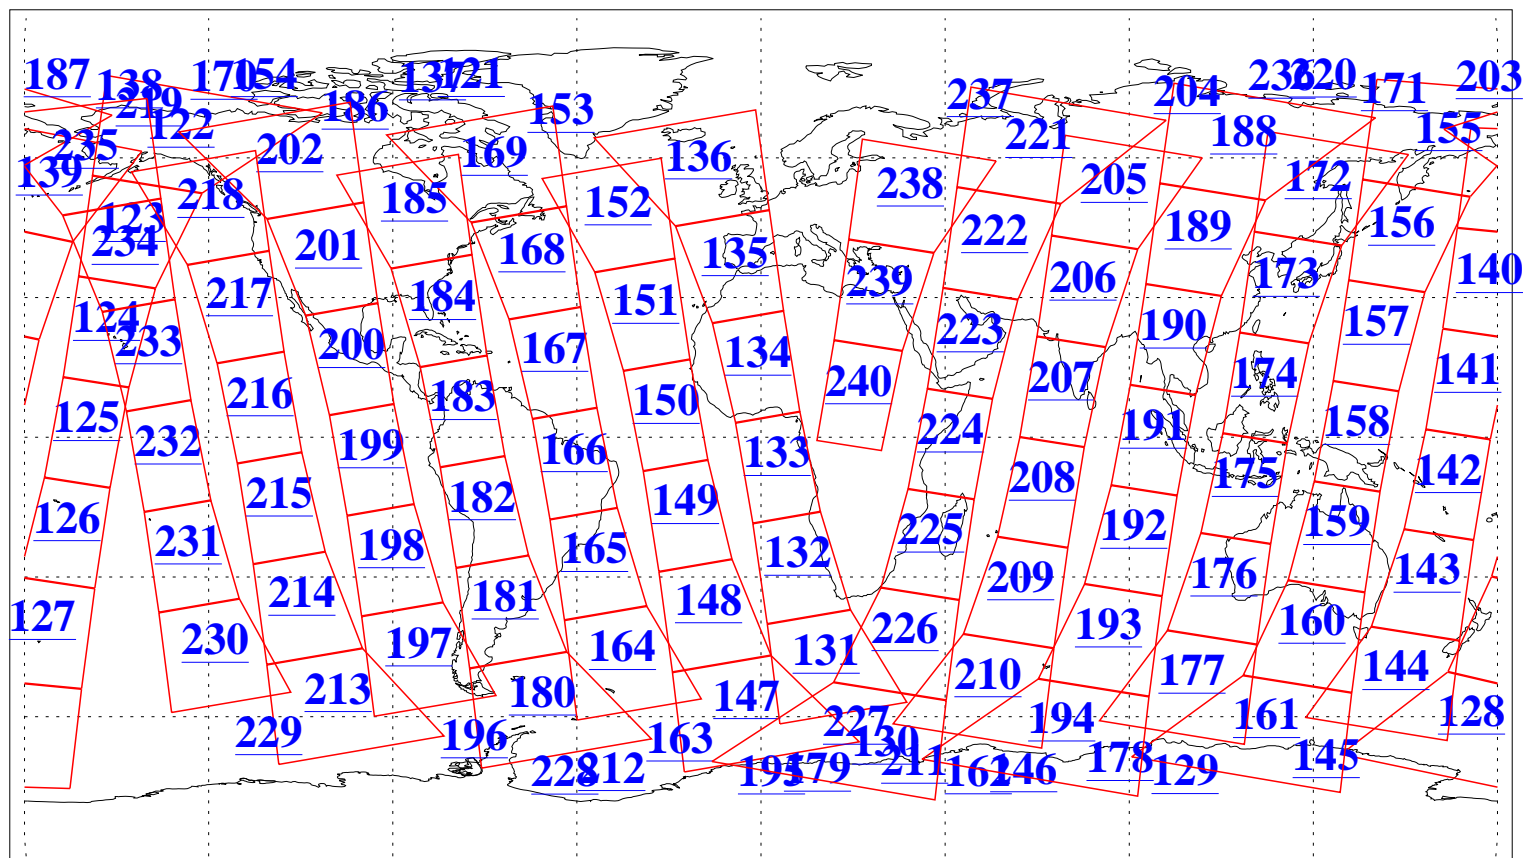

L1B Availability
AMSU Granules: 240
HSB Granules: 0
AIRS Granules: 240

8 Feb 2004
DoY 39
Aqua Day 645
Granules: 1 to 120

Granules: 121 to 240

Legend: AMSU Available, HSB Available, AIRS Available

L1B Availability
AMSU Granules: 240
HSB Granules: 0
AIRS Granules: 240

8 Feb 2004
DoY 39
Aqua Day 645

Ascending Granules

Descending Granules

Legend: AMSU Available, HSB Available, AIRS Available

L1B Availability
AMSU Granules: 240
HSB Granules: 0
AIRS Granules: 240

8 Feb 2004
DoY 39
Aqua Day 645