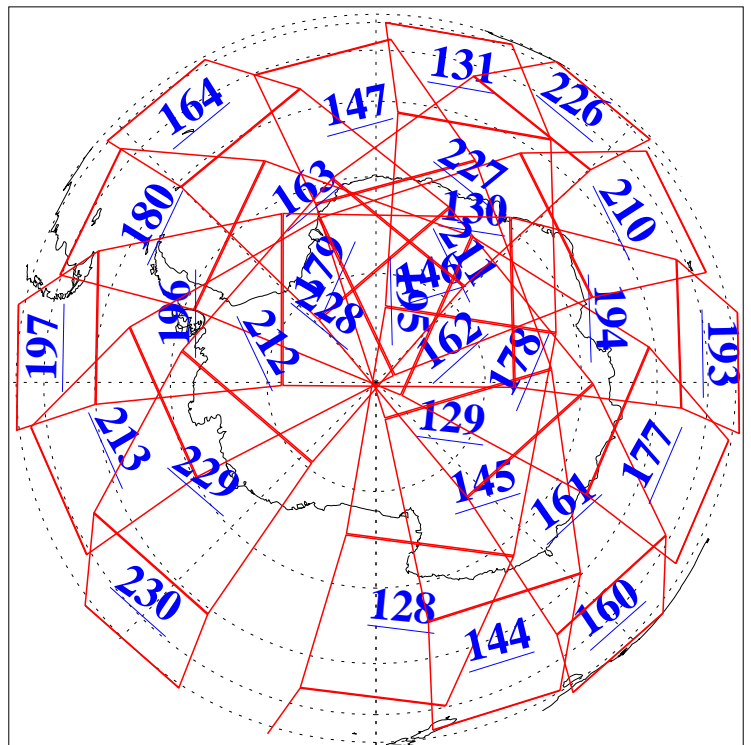

8 Feb 2004
DoY 39
Aqua Day 645

Ascending Granules

Descending Granules

Legend: AMSU Available, HSB Available, AIRS Available

L1B Availability
AMSU Granules: 240
HSB Granules: 0
AIRS Granules: 240

8 Feb 2004
DoY 39
Aqua Day 645

Northern Hemisphere Granules

Southern Hemisphere Granules

Legend: AMSU Available, ~~HSB Available~~, AIRS Available