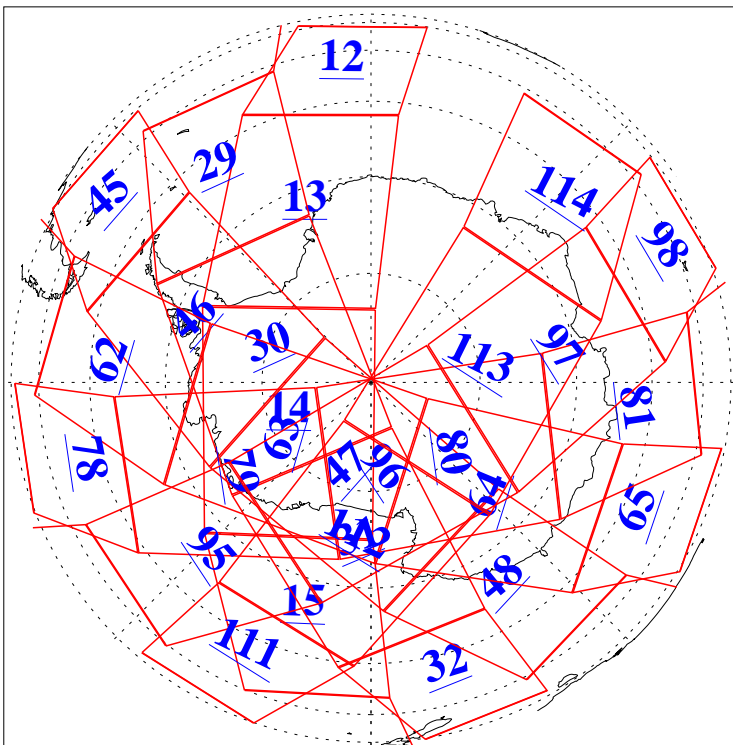

L1B Availability
AMSU Granules: 240
HSB Granules: 0
AIRS Granules: 240

8 Feb 2004
DoY 39
Aqua Day 645
Granules: 1 to 120

Granules: 121 to 240

Legend: AMSU Available, HSB Available, AIRS Available

L1B Availability
AMSU Granules: 240
HSB Granules: 0
AIRS Granules: 240

8 Feb 2004
DoY 39
Aqua Day 645

Ascending Granules

Descending Granules

Legend: AMSU Available, HSB Available, AIRS Available

L1B Availability
AMSU Granules: 240
HSB Granules: 0
AIRS Granules: 240

8 Feb 2004
DoY 39
Aqua Day 645

Northern Hemisphere Granules

Southern Hemisphere Granules

Legend: AMSU Available, ~~HSB Available~~, AIRS Available