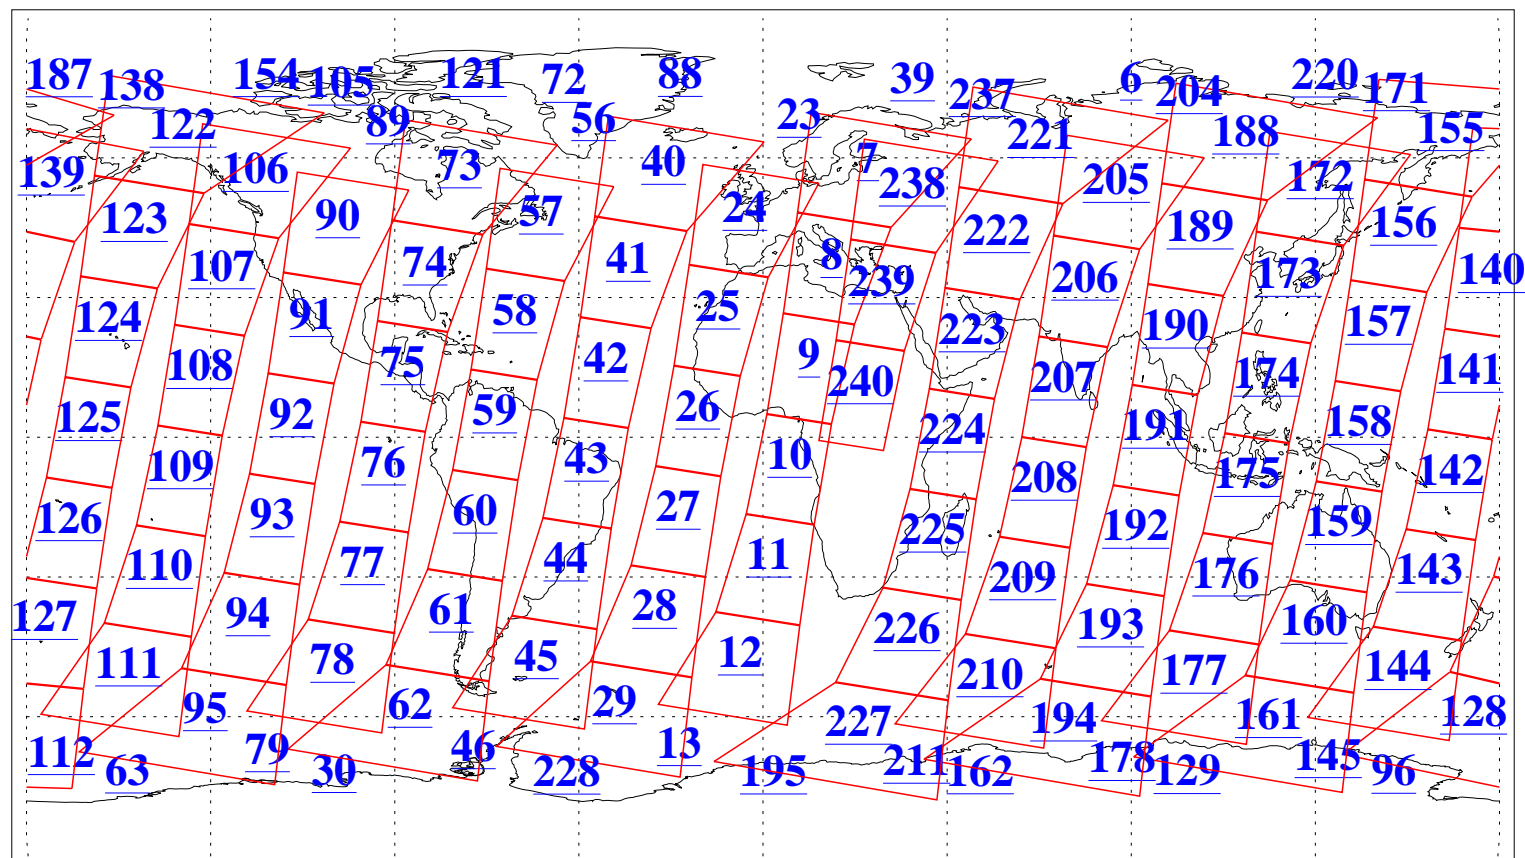

L1B Availability
AMSU Granules: 240
HSB Granules: 0
AIRS Granules: 240

8 Feb 2004
DoY 39
Aqua Day 645
Granules: 1 to 120

Granules: 121 to 240

Legend: AMSU Available, HSB Available, AIRS Available

L1B Availability
AMSU Granules: 240
HSB Granules: 0
AIRS Granules: 240

8 Feb 2004
DoY 39
Aqua Day 645

Ascending Granules

Descending Granules

Legend: AMSU Available, HSB Available, AIRS Available

L1B Availability
AMSU Granules: 240
HSB Granules: 0
AIRS Granules: 240

8 Feb 2004
DoY 39
Aqua Day 645