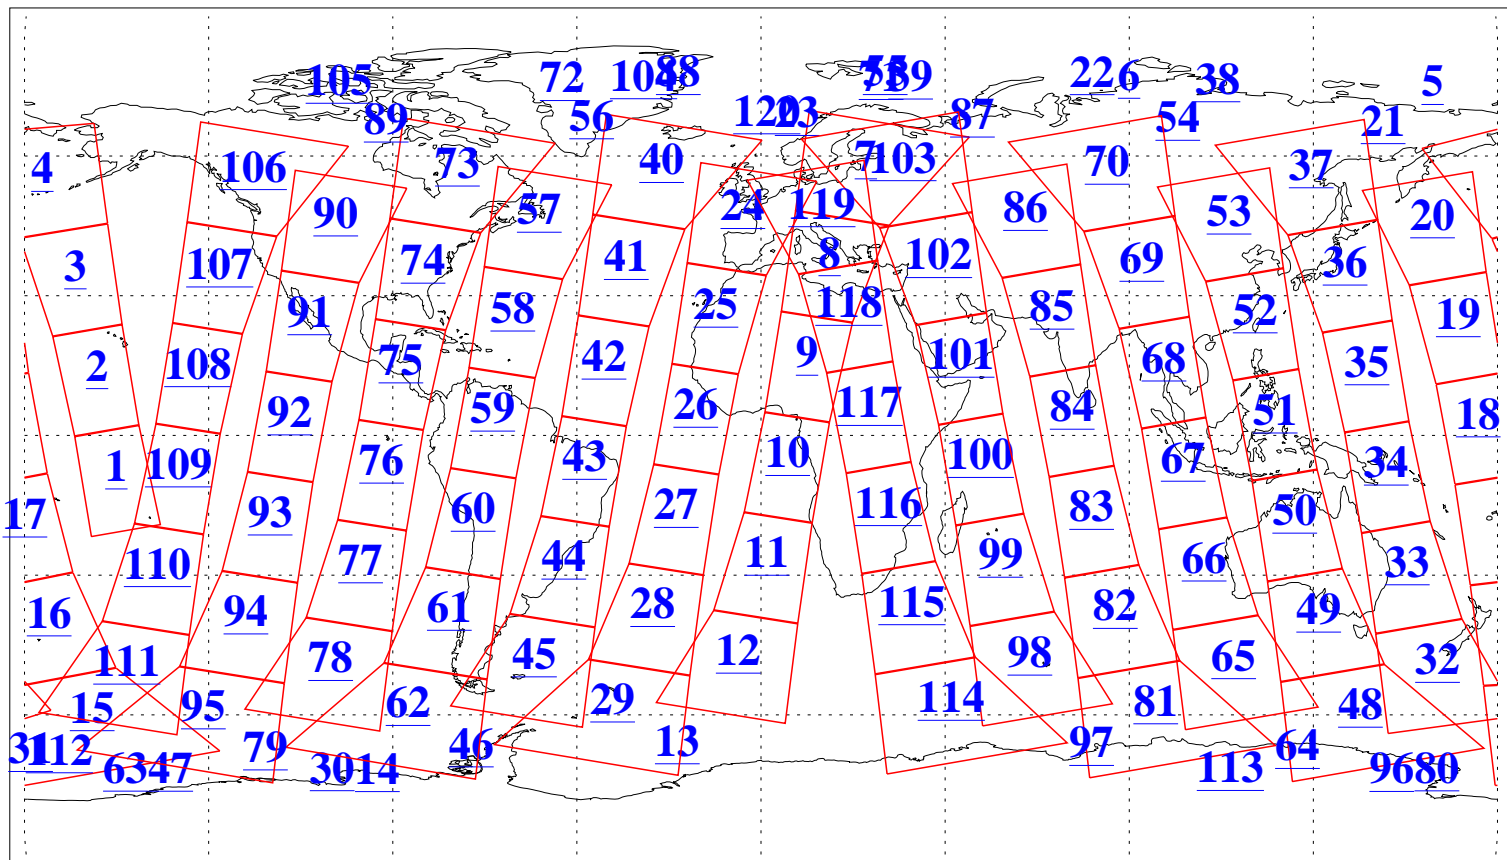

L1B Availability
AMSU Granules: 240
HSB Granules: 0
AIRS Granules: 240

8 Feb 2004
DoY 39
Aqua Day 645
Granules: 1 to 120

Granules: 121 to 240

Legend: AMSU Available, HSB Available, AIRS Available

L1B Availability
AMSU Granules: 240
HSB Granules: 0
AIRS Granules: 240

8 Feb 2004
DoY 39
Aqua Day 645

Ascending Granules

Descending Granules

Legend: AMSU Available, HSB Available, AIRS Available

L1B Availability
AMSU Granules: 240
HSB Granules: 0
AIRS Granules: 240

8 Feb 2004
DoY 39
Aqua Day 645

Northern Hemisphere Granules

Southern Hemisphere Granules

Legend: AMSU Available, ~~HSB Available~~, AIRS Available