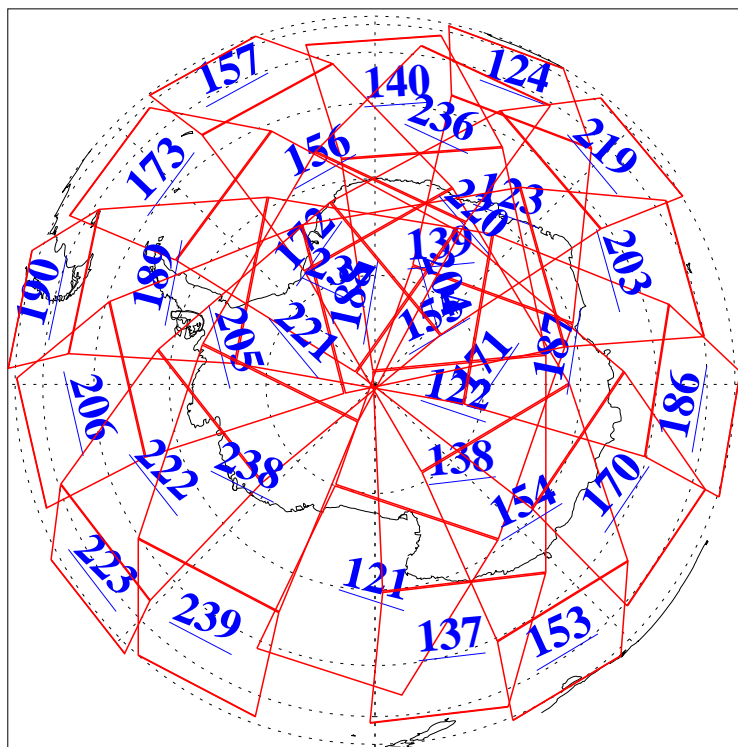

L1B Availability
AMSU Granules: 240
HSB Granules: 0
AIRS Granules: 240

7 Feb 2004
DoY 38
Aqua Day 644
Granules: 1 to 120

Granules: 121 to 240

Legend: AMSU Available, HSB Available, AIRS Available

L1B Availability
AMSU Granules: 240
HSB Granules: 0
AIRS Granules: 240

7 Feb 2004
DoY 38
Aqua Day 644

Ascending Granules

Descending Granules

Legend: AMSU Available, HSB Available, AIRS Available

L1B Availability
 AMSU Granules: 240
 HSB Granules: 0
 AIRS Granules: 240

7 Feb 2004
 DoY 38
 Aqua Day 644

Northern Hemisphere Granules

Southern Hemisphere Granules

Legend: AMSU Available, HSB Available, AIRS Available