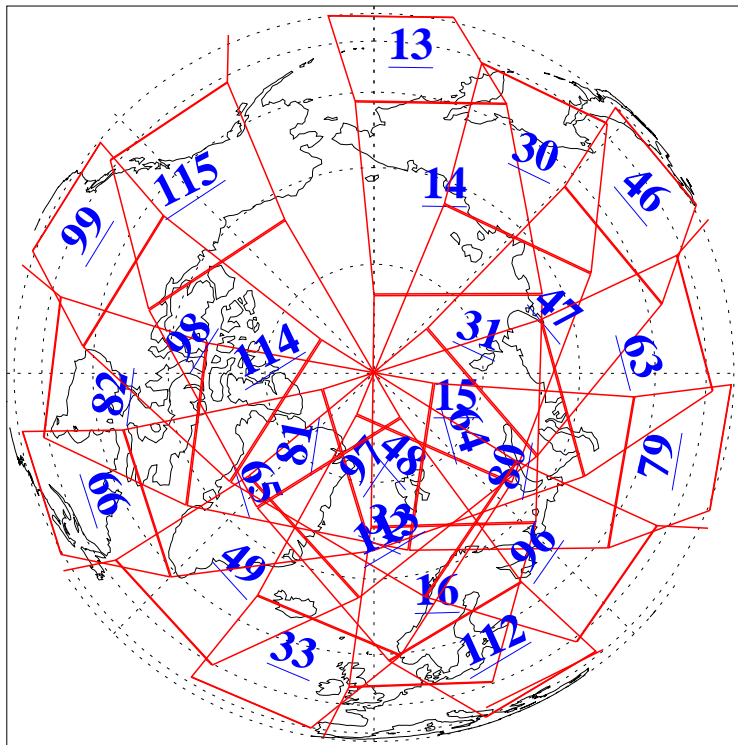

L1B Availability
AMSU Granules: 240
HSB Granules: 0
AIRS Granules: 240

7 Feb 2004
DoY 38
Aqua Day 644
Granules: 1 to 120

Granules: 121 to 240

Legend: AMSU Available, HSB Available, AIRS Available

L1B Availability
AMSU Granules: 240
HSB Granules: 0
AIRS Granules: 240

7 Feb 2004
DoY 38
Aqua Day 644

Ascending Granules

Descending Granules

Legend: AMSU Available, HSB Available, AIRS Available

L1B Availability
 AMSU Granules: 240
 HSB Granules: 0
 AIRS Granules: 240

7 Feb 2004
 DoY 38
 Aqua Day 644

Northern Hemisphere Granules

Southern Hemisphere Granules

Legend: AMSU Available, HSB Available, AIRS Available