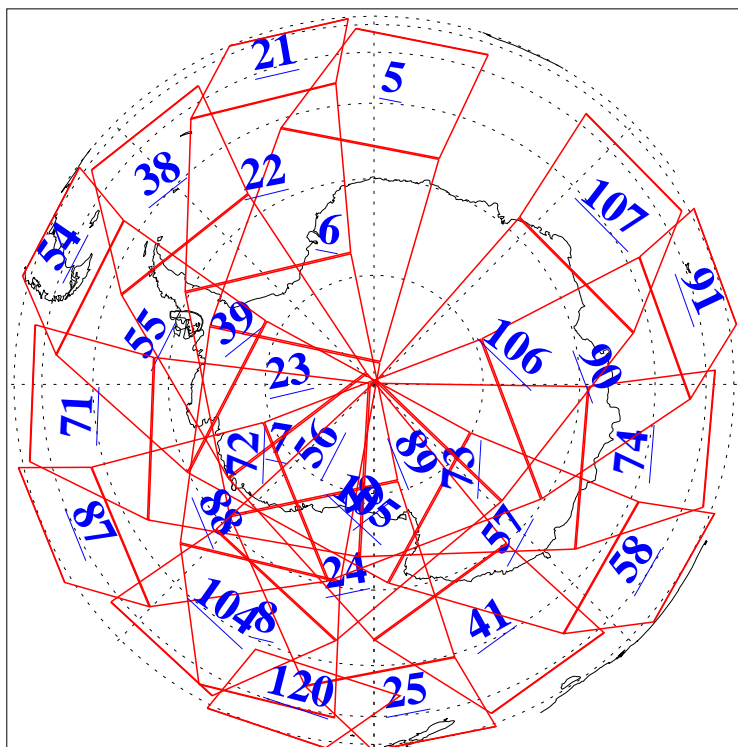

L1B Availability
AMSU Granules: 240
HSB Granules: 0
AIRS Granules: 240

7 Feb 2004
DoY 38
Aqua Day 644
Granules: 1 to 120

Granules: 121 to 240

Legend: AMSU Available, HSB Available, AIRS Available

L1B Availability
AMSU Granules: 240
HSB Granules: 0
AIRS Granules: 240

7 Feb 2004
DoY 38
Aqua Day 644

Ascending Granules

Descending Granules

Legend: AMSU Available, HSB Available, AIRS Available

L1B Availability
 AMSU Granules: 240
 HSB Granules: 0
 AIRS Granules: 240

7 Feb 2004
 DoY 38
 Aqua Day 644

Northern Hemisphere Granules

Southern Hemisphere Granules

Legend: AMSU Available, HSB Available, AIRS Available