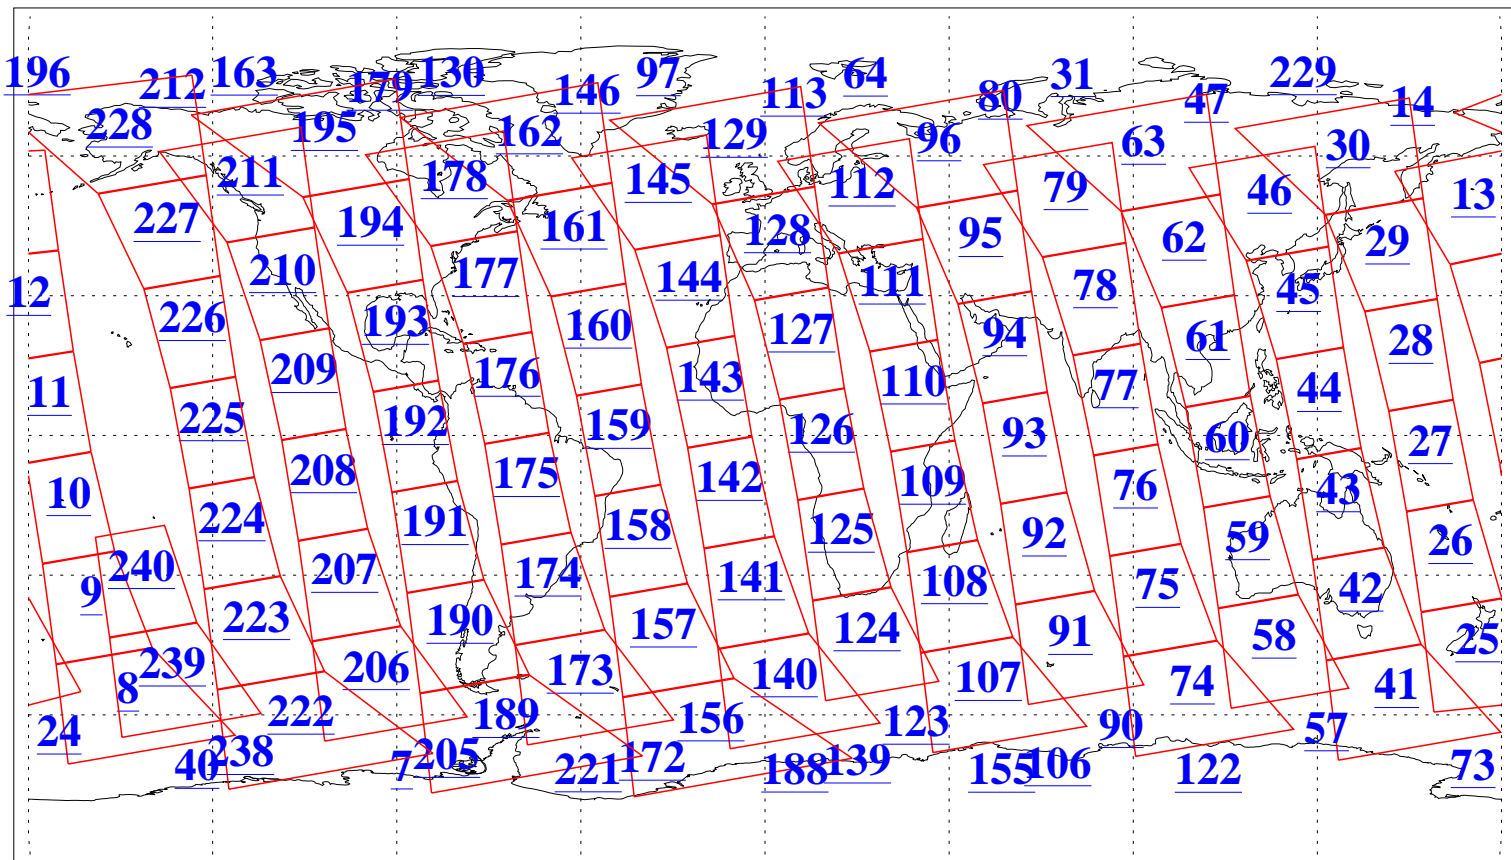

L1B Availability
AMSU Granules: 240
HSB Granules: 0
AIRS Granules: 240

7 Feb 2004
DoY 38
Aqua Day 644
Granules: 1 to 120

Granules: 121 to 240

Legend: AMSU Available, HSB Available, AIRS Available

L1B Availability
AMSU Granules: 240
HSB Granules: 0
AIRS Granules: 240

7 Feb 2004
DoY 38
Aqua Day 644

Ascending Granules

Descending Granules

Legend: AMSU Available, HSB Available, AIRS Available

L1B Availability
 AMSU Granules: 240
 HSB Granules: 0
 AIRS Granules: 240

7 Feb 2004
 DoY 38
 Aqua Day 644

Northern Hemisphere Granules

Southern Hemisphere Granules

Legend: AMSU Available, HSB Available, AIRS Available