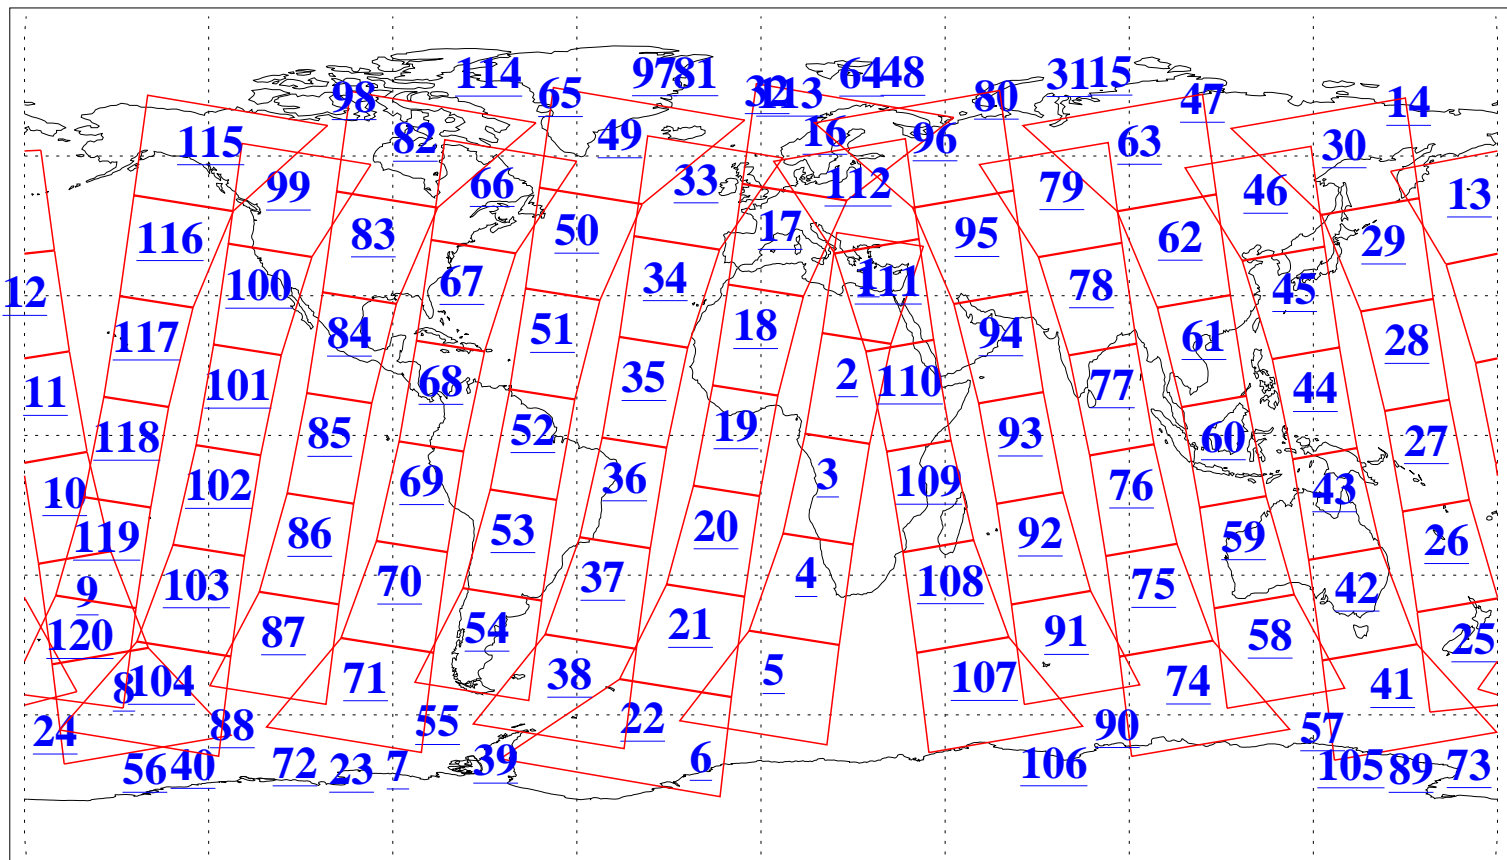

L1B Availability
AMSU Granules: 240
HSB Granules: 0
AIRS Granules: 240

7 Feb 2004
DoY 38
Aqua Day 644
Granules: 1 to 120

Granules: 121 to 240

Legend: AMSU Available, HSB Available, AIRS Available

L1B Availability
AMSU Granules: 240
HSB Granules: 0
AIRS Granules: 240

7 Feb 2004
DoY 38
Aqua Day 644

Ascending Granules

Descending Granules

Legend: AMSU Available, HSB Available, AIRS Available

L1B Availability
 AMSU Granules: 240
 HSB Granules: 0
 AIRS Granules: 240

7 Feb 2004
 DoY 38
 Aqua Day 644

Northern Hemisphere Granules

Southern Hemisphere Granules

Legend: AMSU Available, HSB Available, AIRS Available