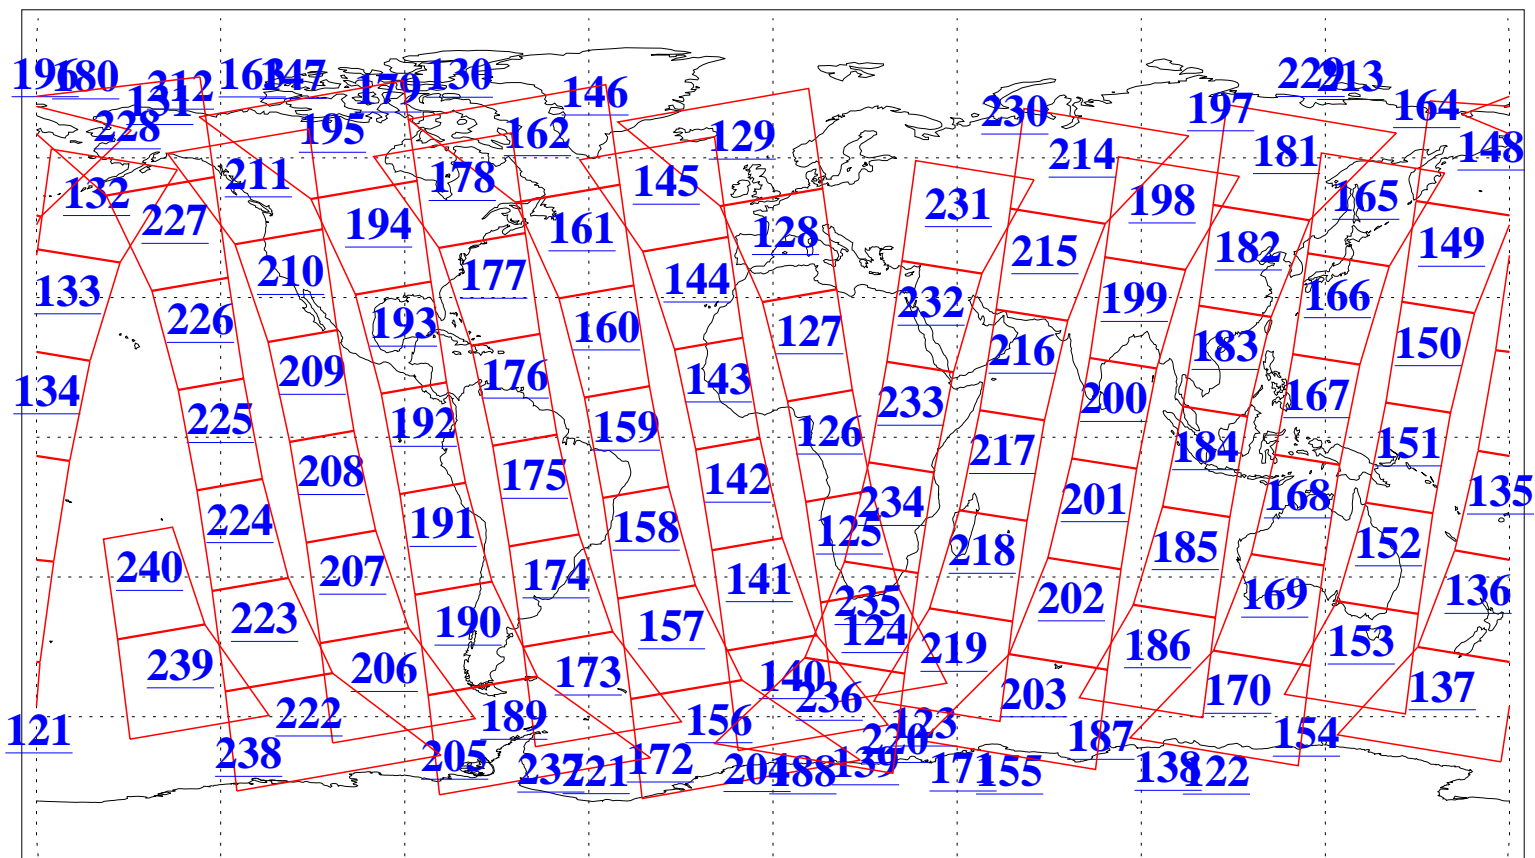

L1B Availability
AMSU Granules: 240
HSB Granules: 0
AIRS Granules: 240

7 Feb 2004
DoY 38
Aqua Day 644
Granules: 1 to 120

Granules: 121 to 240

Legend: AMSU Available, HSB Available, AIRS Available

L1B Availability
AMSU Granules: 240
HSB Granules: 0
AIRS Granules: 240

7 Feb 2004
DoY 38
Aqua Day 644

Ascending Granules

Descending Granules

Legend: AMSU Available, HSB Available, AIRS Available

L1B Availability
 AMSU Granules: 240
 HSB Granules: 0
 AIRS Granules: 240

7 Feb 2004
 DoY 38
 Aqua Day 644

Northern Hemisphere Granules

Southern Hemisphere Granules

Legend: AMSU Available, HSB Available, AIRS Available