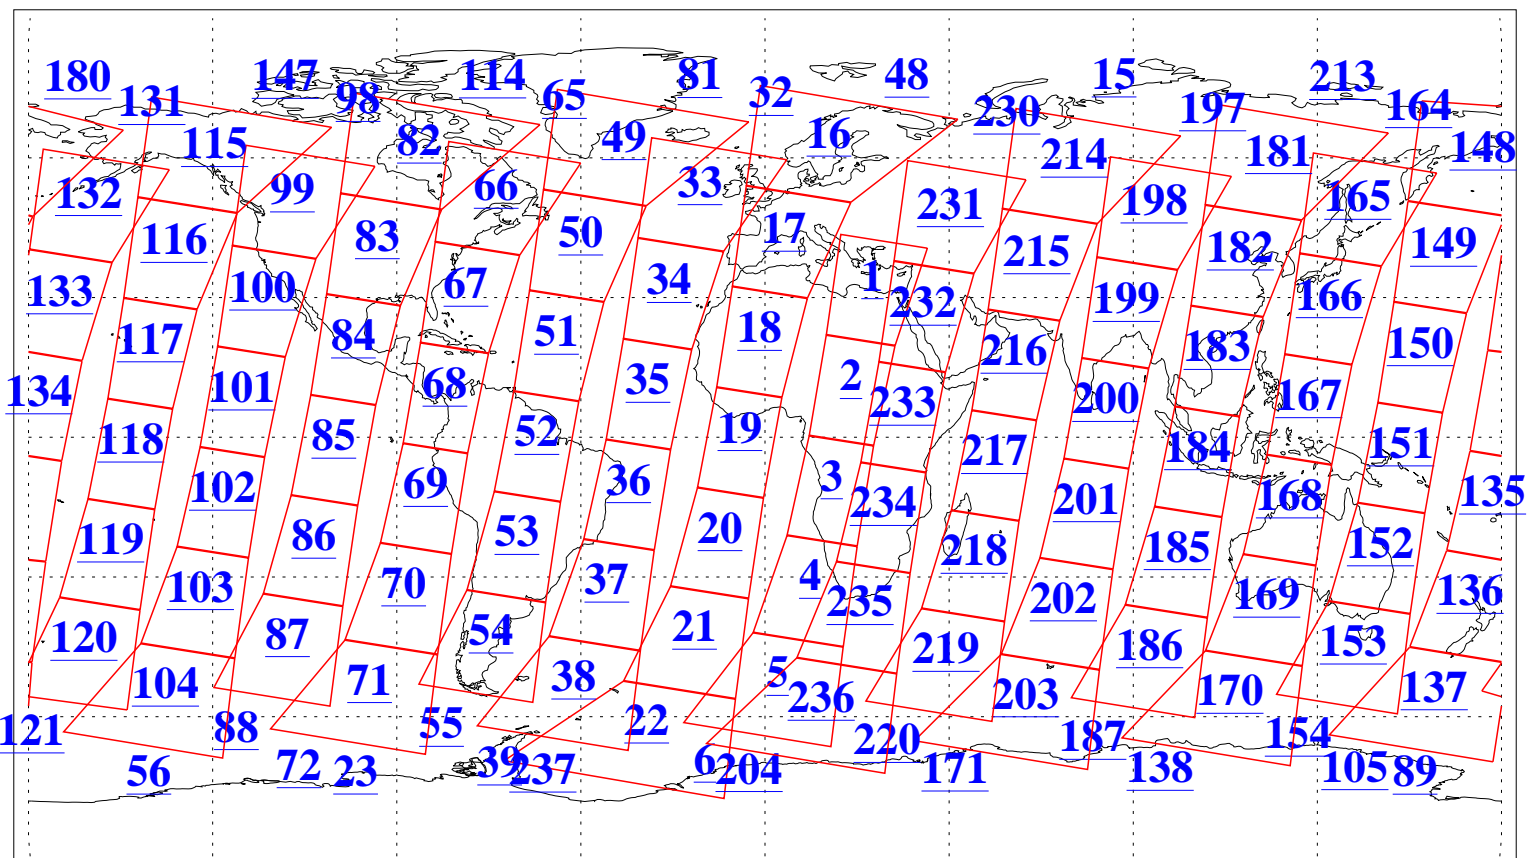

L1B Availability
AMSU Granules: 240
HSB Granules: 0
AIRS Granules: 240

7 Feb 2004
DoY 38
Aqua Day 644
Granules: 1 to 120

Granules: 121 to 240

Legend: AMSU Available, HSB Available, AIRS Available

L1B Availability
AMSU Granules: 240
HSB Granules: 0
AIRS Granules: 240

7 Feb 2004
DoY 38
Aqua Day 644

Ascending Granules

Descending Granules

Legend: AMSU Available, HSB Available, AIRS Available

L1B Availability
 AMSU Granules: 240
 HSB Granules: 0
 AIRS Granules: 240

7 Feb 2004
 DoY 38
 Aqua Day 644

Northern Hemisphere Granules

Southern Hemisphere Granules

Legend: AMSU Available, HSB Available, AIRS Available