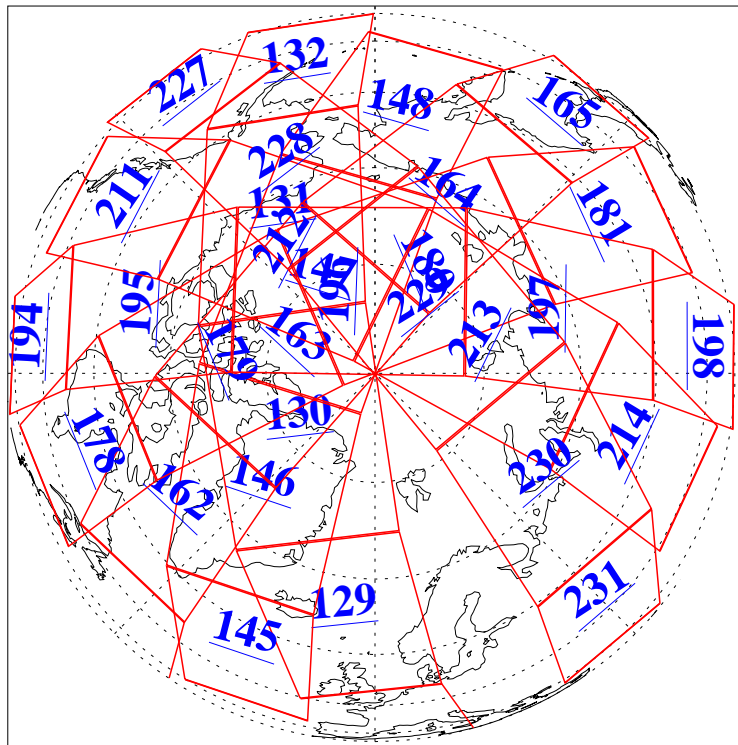

L1B Availability
AMSU Granules: 240
HSB Granules: 0
AIRS Granules: 240

7 Feb 2004
DoY 38
Aqua Day 644
Granules: 1 to 120

Granules: 121 to 240

Legend: AMSU Available, HSB Available, AIRS Available

L1B Availability
AMSU Granules: 240
HSB Granules: 0
AIRS Granules: 240

7 Feb 2004
DoY 38
Aqua Day 644

Ascending Granules

Descending Granules

Legend: AMSU Available, HSB Available, AIRS Available

L1B Availability
 AMSU Granules: 240
 HSB Granules: 0
 AIRS Granules: 240

7 Feb 2004
 DoY 38
 Aqua Day 644

Northern Hemisphere Granules

Southern Hemisphere Granules

Legend: AMSU Available, HSB Available, AIRS Available