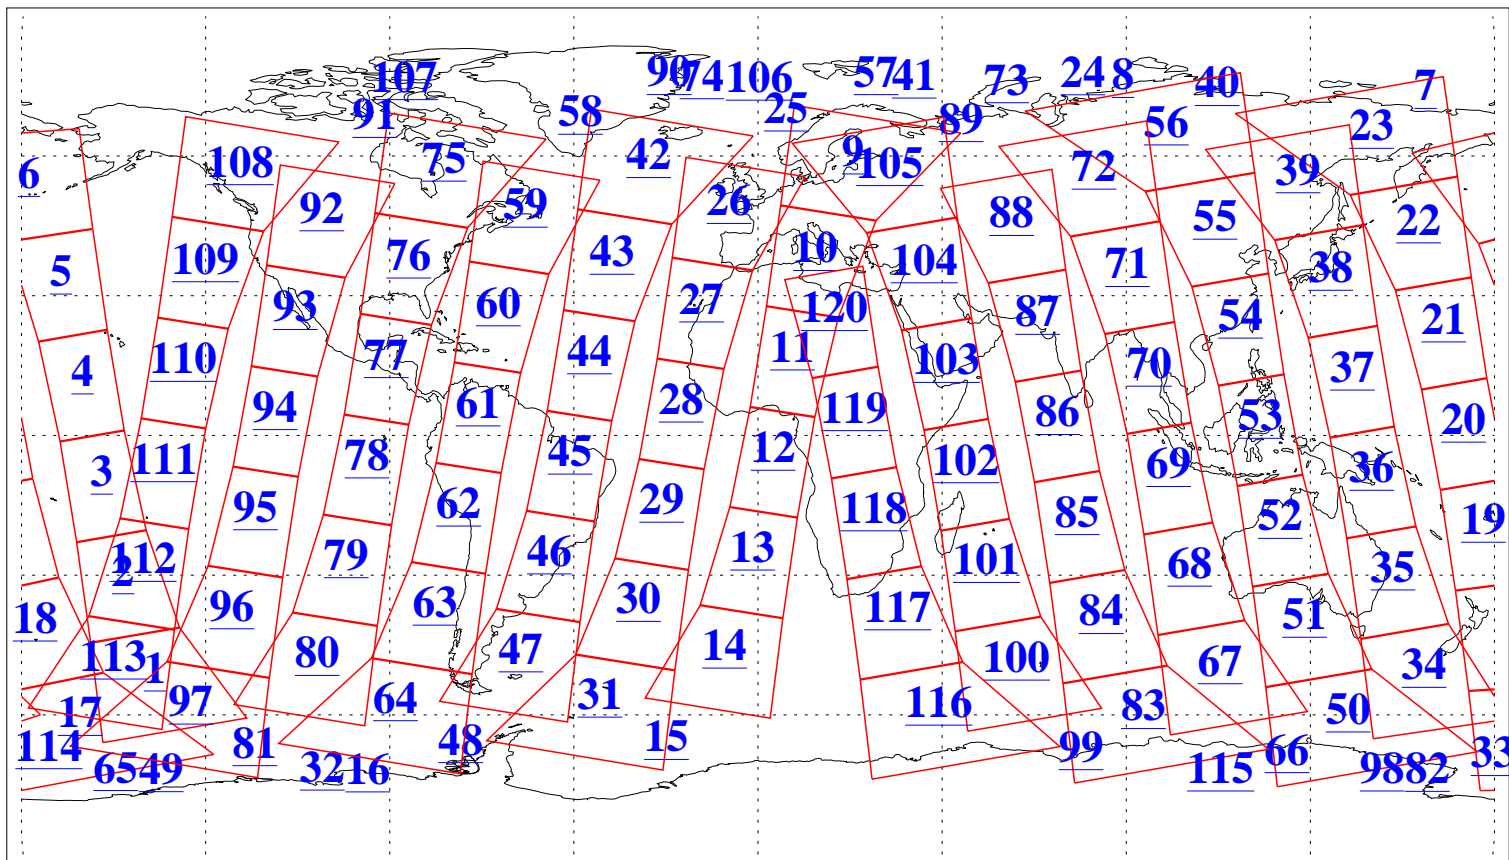

L1B Availability
AMSU Granules: 240
HSB Granules: 0
AIRS Granules: 240

6 Feb 2004
DoY 37
Aqua Day 643
Granules: 1 to 120

Granules: 121 to 240

Legend: AMSU Available, HSB Available, AIRS Available

L1B Availability
AMSU Granules: 240
HSB Granules: 0
AIRS Granules: 240

6 Feb 2004
DoY 37
Aqua Day 643

Ascending Granules

Descending Granules

Legend: AMSU Available, HSB Available, AIRS Available

L1B Availability
 AMSU Granules: 240
 HSB Granules: 0
 AIRS Granules: 240

6 Feb 2004
 DoY 37
 Aqua Day 643

Northern Hemisphere Granules

Southern Hemisphere Granules

Legend: AMSU Available, HSB Available, AIRS Available