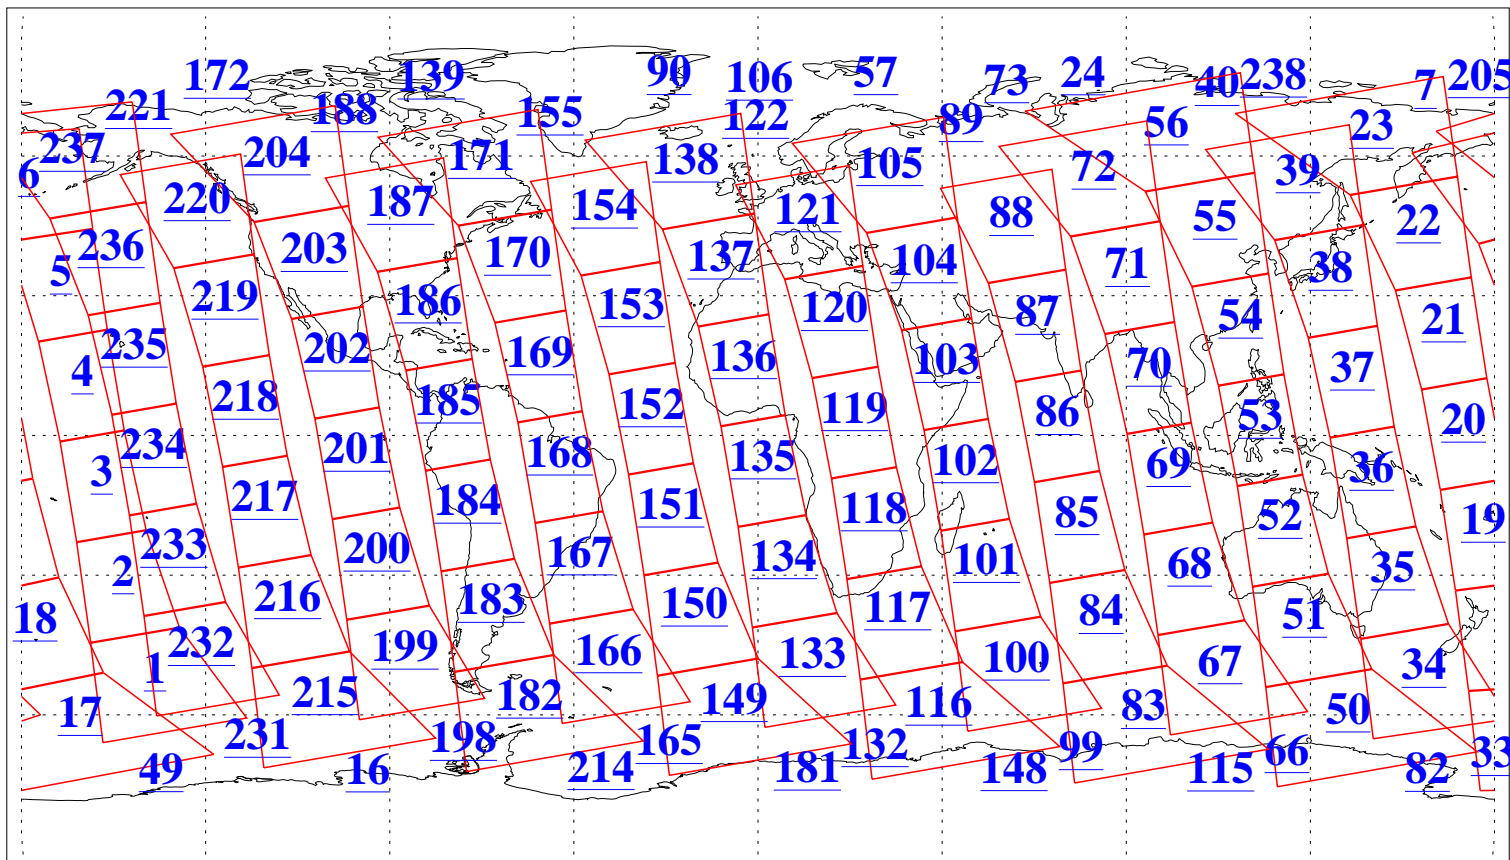

L1B Availability
AMSU Granules: 240
HSB Granules: 0
AIRS Granules: 240

6 Feb 2004
DoY 37
Aqua Day 643
Granules: 1 to 120

Granules: 121 to 240

Legend: AMSU Available, HSB Available, AIRS Available

L1B Availability
AMSU Granules: 240
HSB Granules: 0
AIRS Granules: 240

6 Feb 2004
DoY 37
Aqua Day 643

Ascending Granules

Descending Granules

Legend: AMSU Available, HSB Available, AIRS Available

L1B Availability
 AMSU Granules: 240
 HSB Granules: 0
 AIRS Granules: 240

6 Feb 2004
 DoY 37
 Aqua Day 643

Northern Hemisphere Granules

Southern Hemisphere Granules

Legend: AMSU Available, HSB Available, AIRS Available