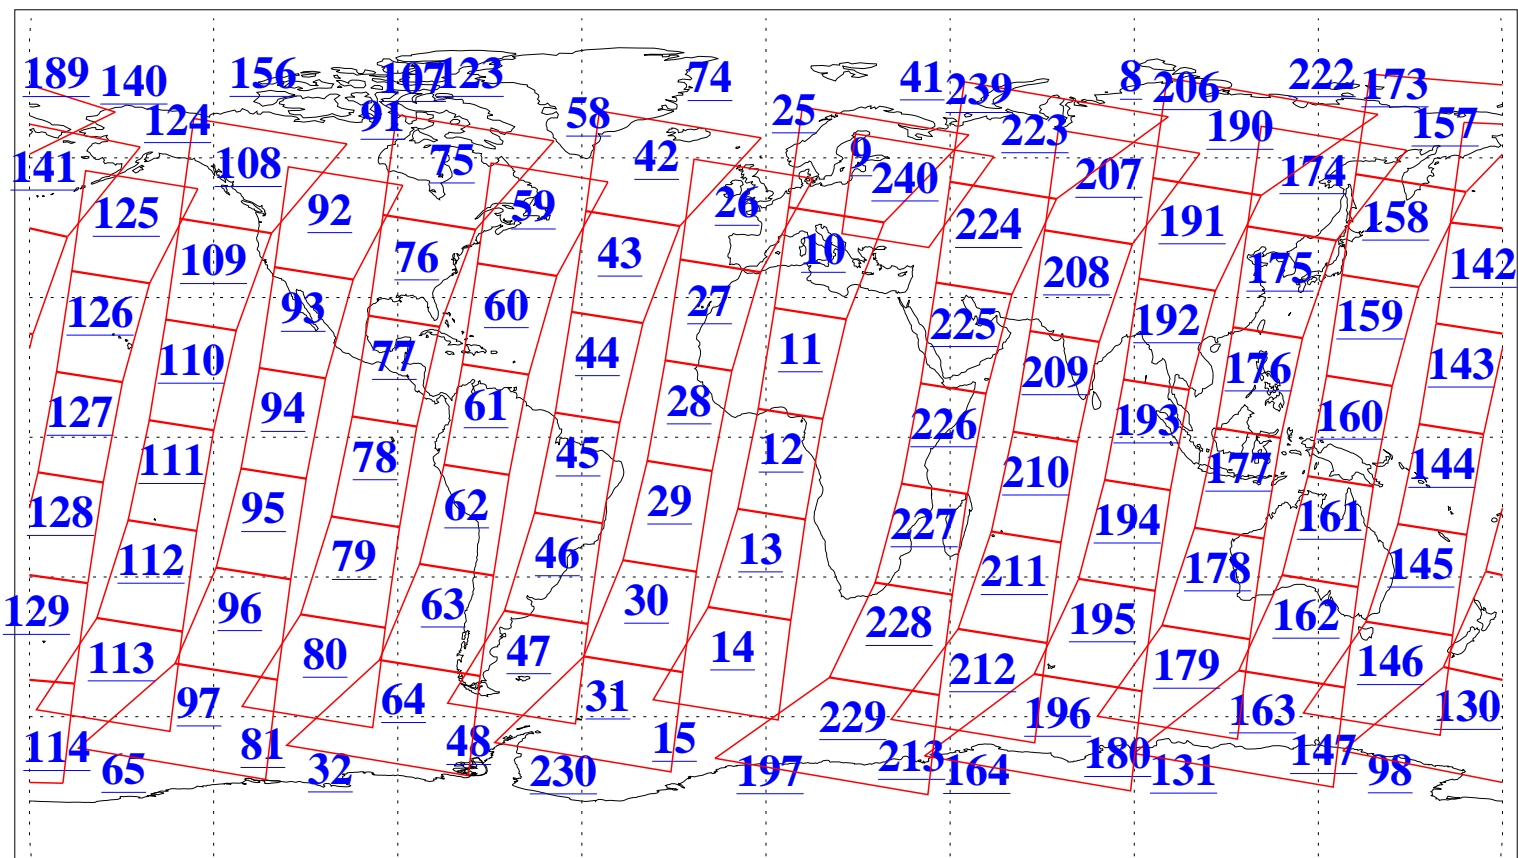

L1B Availability
AMSU Granules: 240
HSB Granules: 0
AIRS Granules: 240

6 Feb 2004
DoY 37
Aqua Day 643
Granules: 1 to 120

Granules: 121 to 240

Legend: AMSU Available, HSB Available, AIRS Available

L1B Availability
AMSU Granules: 240
HSB Granules: 0
AIRS Granules: 240

6 Feb 2004
DoY 37
Aqua Day 643

Ascending Granules

Descending Granules

Legend: AMSU Available, HSB Available, AIRS Available

L1B Availability
 AMSU Granules: 240
 HSB Granules: 0
 AIRS Granules: 240

6 Feb 2004
 DoY 37
 Aqua Day 643

Northern Hemisphere Granules

Southern Hemisphere Granules

Legend: AMSU Available, HSB Available, AIRS Available