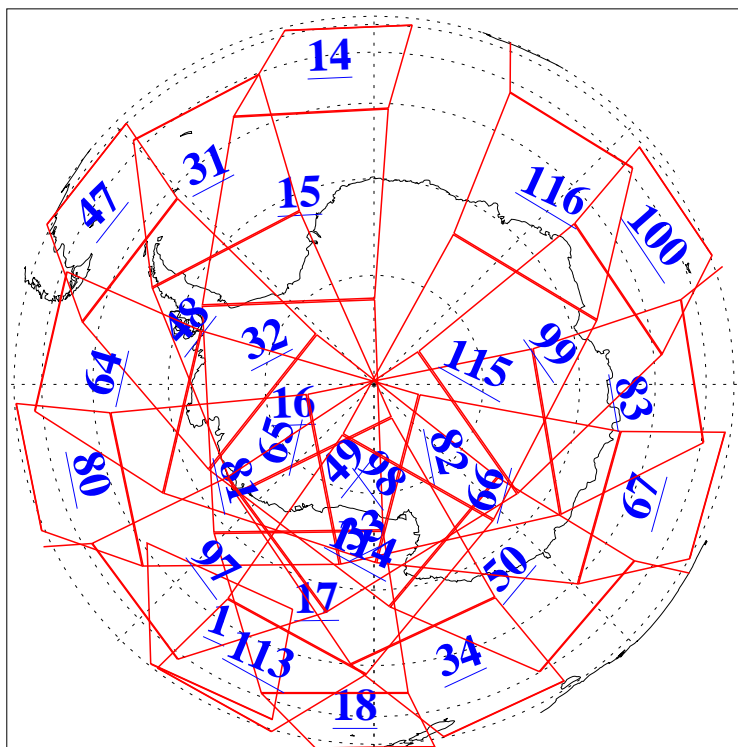

L1B Availability
AMSU Granules: 240
HSB Granules: 0
AIRS Granules: 240

6 Feb 2004
DoY 37
Aqua Day 643
Granules: 1 to 120

Granules: 121 to 240

Legend: AMSU Available, HSB Available, AIRS Available

L1B Availability
AMSU Granules: 240
HSB Granules: 0
AIRS Granules: 240

6 Feb 2004
DoY 37
Aqua Day 643

Ascending Granules

Descending Granules

Legend: AMSU Available, HSB Available, AIRS Available

L1B Availability
 AMSU Granules: 240
 HSB Granules: 0
 AIRS Granules: 240

6 Feb 2004
 DoY 37
 Aqua Day 643

Northern Hemisphere Granules

Southern Hemisphere Granules

Legend: AMSU Available, HSB Available, AIRS Available