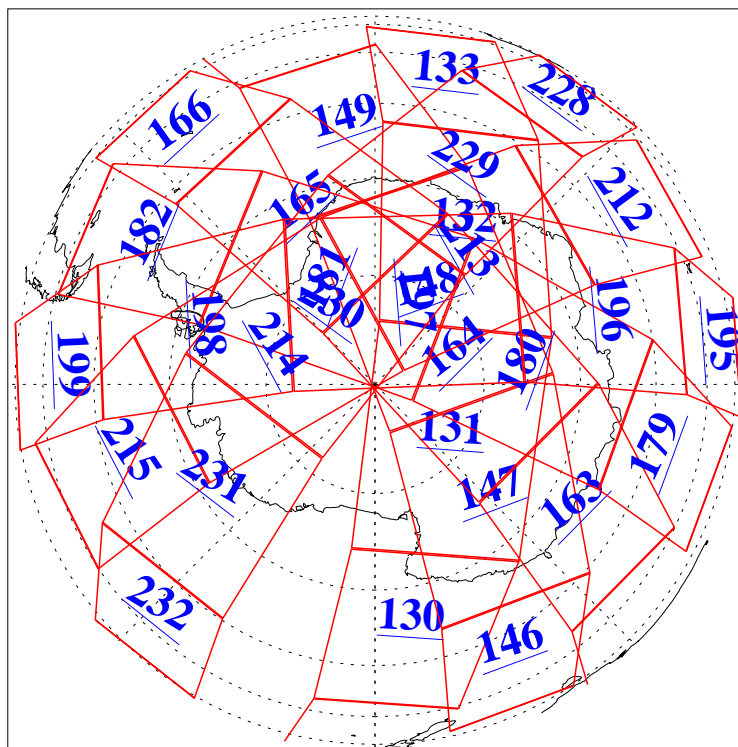

L1B Availability
AMSU Granules: 240
HSB Granules: 0
AIRS Granules: 240

6 Feb 2004
DoY 37
Aqua Day 643
Granules: 1 to 120

Granules: 121 to 240

Legend: AMSU Available, HSB Available, AIRS Available

L1B Availability
AMSU Granules: 240
HSB Granules: 0
AIRS Granules: 240

6 Feb 2004
DoY 37
Aqua Day 643

Ascending Granules

Descending Granules

Legend: AMSU Available, HSB Available, AIRS Available

L1B Availability
 AMSU Granules: 240
 HSB Granules: 0
 AIRS Granules: 240

6 Feb 2004
 DoY 37
 Aqua Day 643

Northern Hemisphere Granules

Southern Hemisphere Granules

Legend: AMSU Available, HSB Available, AIRS Available