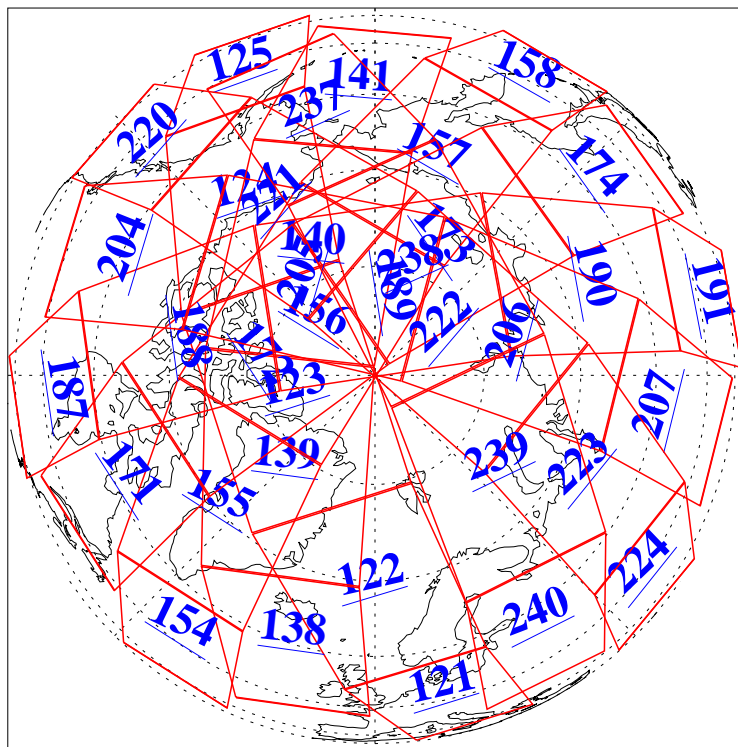

L1B Availability
AMSU Granules: 240
HSB Granules: 0
AIRS Granules: 240

6 Feb 2004
DoY 37
Aqua Day 643
Granules: 1 to 120

Granules: 121 to 240

Legend: AMSU Available, HSB Available, AIRS Available

L1B Availability
AMSU Granules: 240
HSB Granules: 0
AIRS Granules: 240

6 Feb 2004
DoY 37
Aqua Day 643

Ascending Granules

Descending Granules

Legend: AMSU Available, HSB Available, AIRS Available

L1B Availability
 AMSU Granules: 240
 HSB Granules: 0
 AIRS Granules: 240

6 Feb 2004
 DoY 37
 Aqua Day 643

Northern Hemisphere Granules

Southern Hemisphere Granules

Legend: AMSU Available, HSB Available, AIRS Available