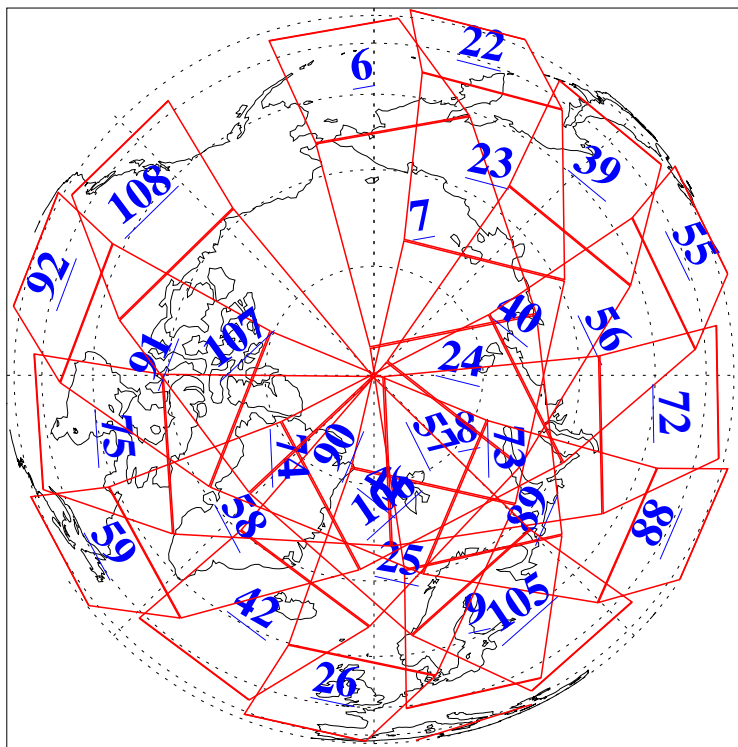

L1B Availability
AMSU Granules: 240
HSB Granules: 0
AIRS Granules: 240

6 Feb 2004
DoY 37
Aqua Day 643
Granules: 1 to 120

Granules: 121 to 240

Legend: AMSU Available, HSB Available, AIRS Available

L1B Availability
AMSU Granules: 240
HSB Granules: 0
AIRS Granules: 240

6 Feb 2004
DoY 37
Aqua Day 643

Ascending Granules

Descending Granules

Legend: AMSU Available, HSB Available, AIRS Available

L1B Availability
 AMSU Granules: 240
 HSB Granules: 0
 AIRS Granules: 240

6 Feb 2004
 DoY 37
 Aqua Day 643

Northern Hemisphere Granules

Southern Hemisphere Granules

Legend: AMSU Available, HSB Available, AIRS Available