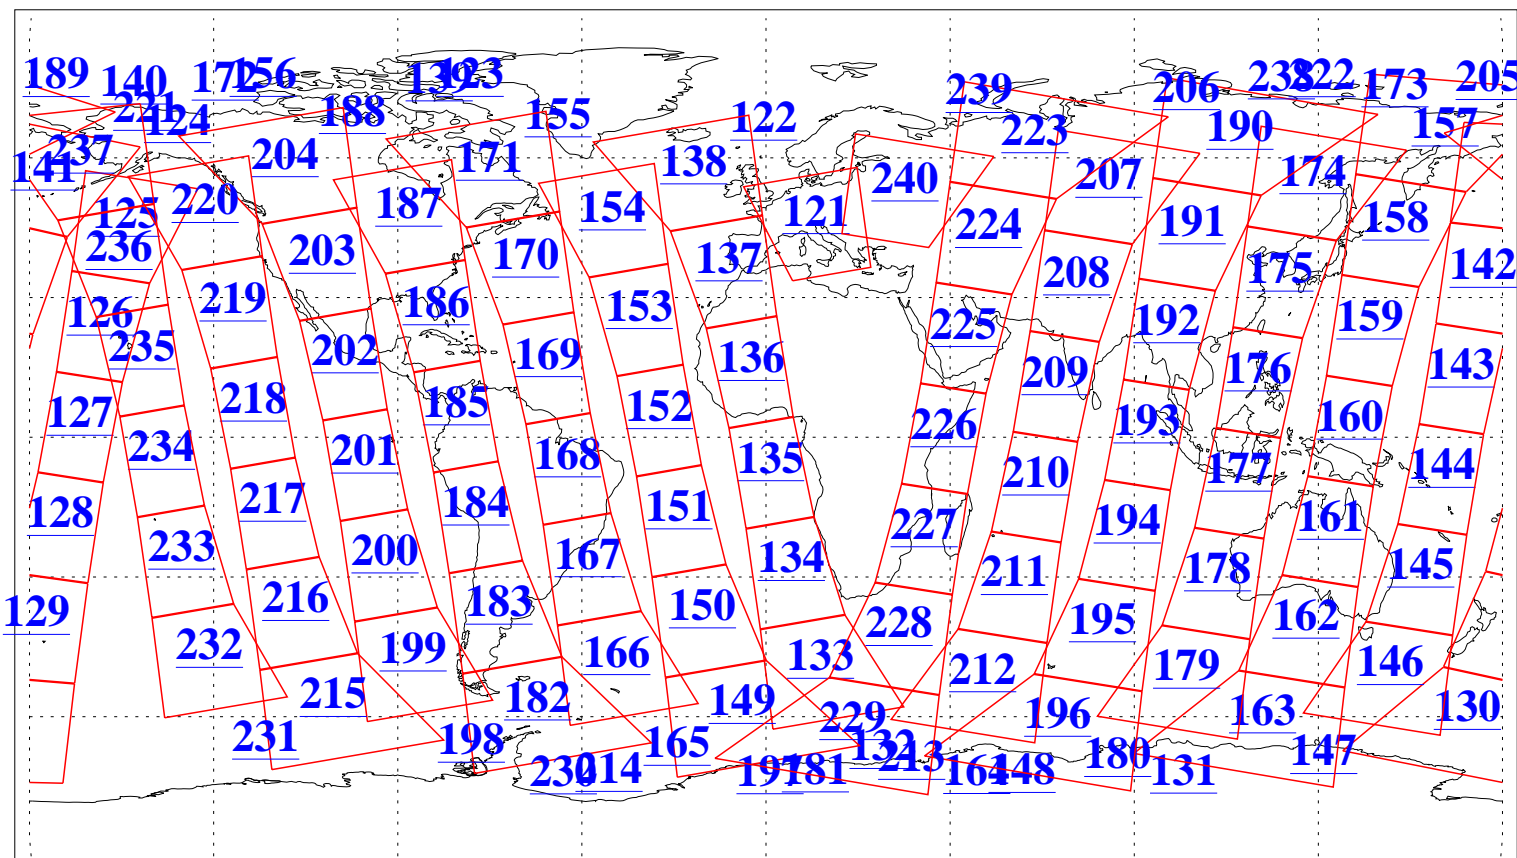

L1B Availability
AMSU Granules: 240
HSB Granules: 0
AIRS Granules: 240

6 Feb 2004
DoY 37
Aqua Day 643
Granules: 1 to 120

Granules: 121 to 240

Legend: AMSU Available, HSB Available, AIRS Available

L1B Availability
AMSU Granules: 240
HSB Granules: 0
AIRS Granules: 240

6 Feb 2004
DoY 37
Aqua Day 643

Ascending Granules

Descending Granules

Legend: AMSU Available, HSB Available, AIRS Available

L1B Availability
 AMSU Granules: 240
 HSB Granules: 0
 AIRS Granules: 240

6 Feb 2004
 DoY 37
 Aqua Day 643