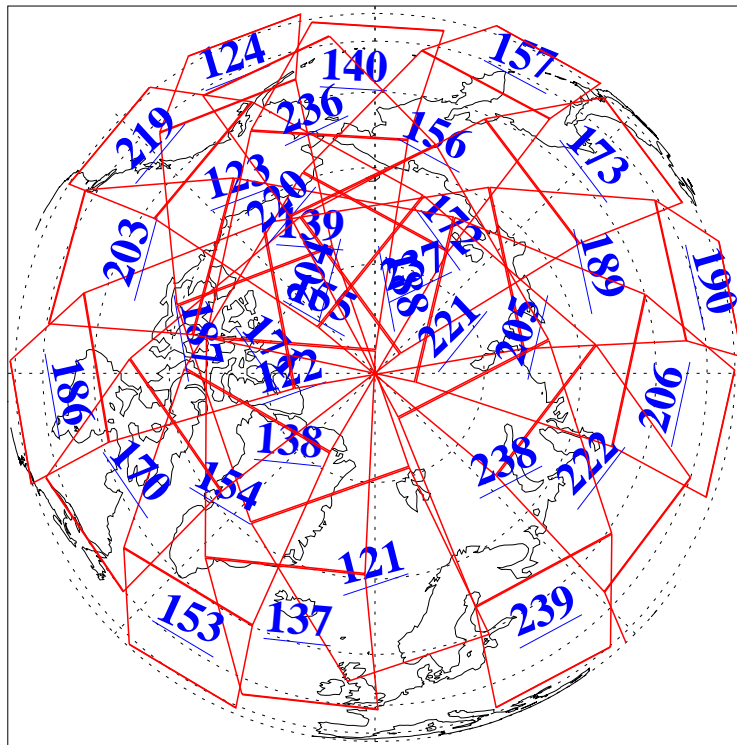

L1B Availability
AMSU Granules: 240
HSB Granules: 0
AIRS Granules: 240

30 Jan 2004
DoY 30
Aqua Day 636
Granules: 1 to 120

Granules: 121 to 240

Legend: AMSU Available, HSB Available, AIRS Available

L1B Availability
AMSU Granules: 240
HSB Granules: 0
AIRS Granules: 240

30 Jan 2004
DoY 30
Aqua Day 636

Ascending Granules

Descending Granules

Legend: AMSU Available, HSB Available, AIRS Available

L1B Availability
AMSU Granules: 240
HSB Granules: 0
AIRS Granules: 240

30 Jan 2004
DoY 30
Aqua Day 636

Northern Hemisphere Granules

Southern Hemisphere Granules

Legend: AMSU Available, HSB Available, AIRS Available