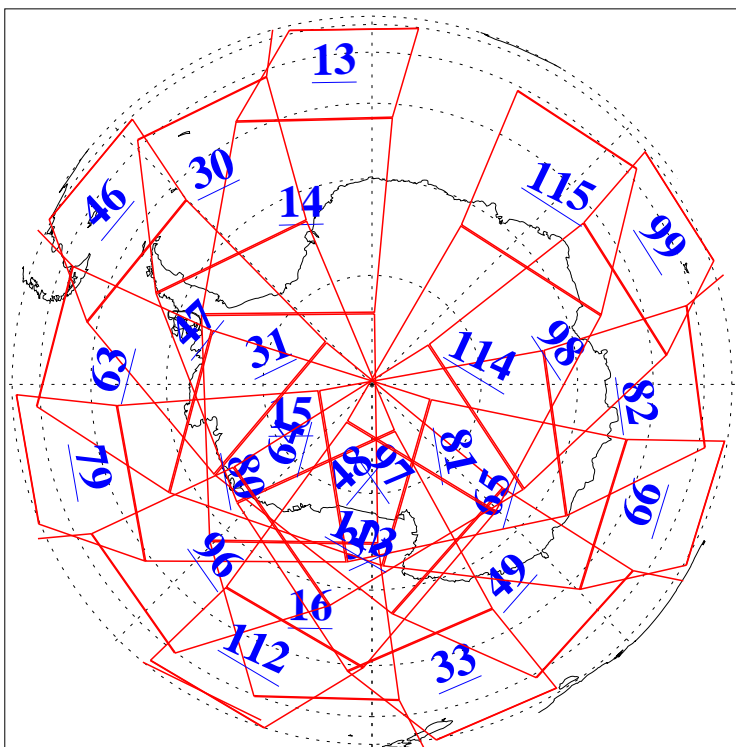

L1B Availability
AMSU Granules: 240
HSB Granules: 0
AIRS Granules: 240

30 Jan 2004
DoY 30
Aqua Day 636
Granules: 1 to 120

Granules: 121 to 240

Legend: AMSU Available, HSB Available, AIRS Available

L1B Availability
AMSU Granules: 240
HSB Granules: 0
AIRS Granules: 240

30 Jan 2004
DoY 30
Aqua Day 636

Ascending Granules

Descending Granules

Legend: AMSU Available, HSB Available, AIRS Available

L1B Availability
AMSU Granules: 240
HSB Granules: 0
AIRS Granules: 240

30 Jan 2004
DoY 30
Aqua Day 636

Northern Hemisphere Granules

Southern Hemisphere Granules

Legend: AMSU Available, HSB Available, AIRS Available