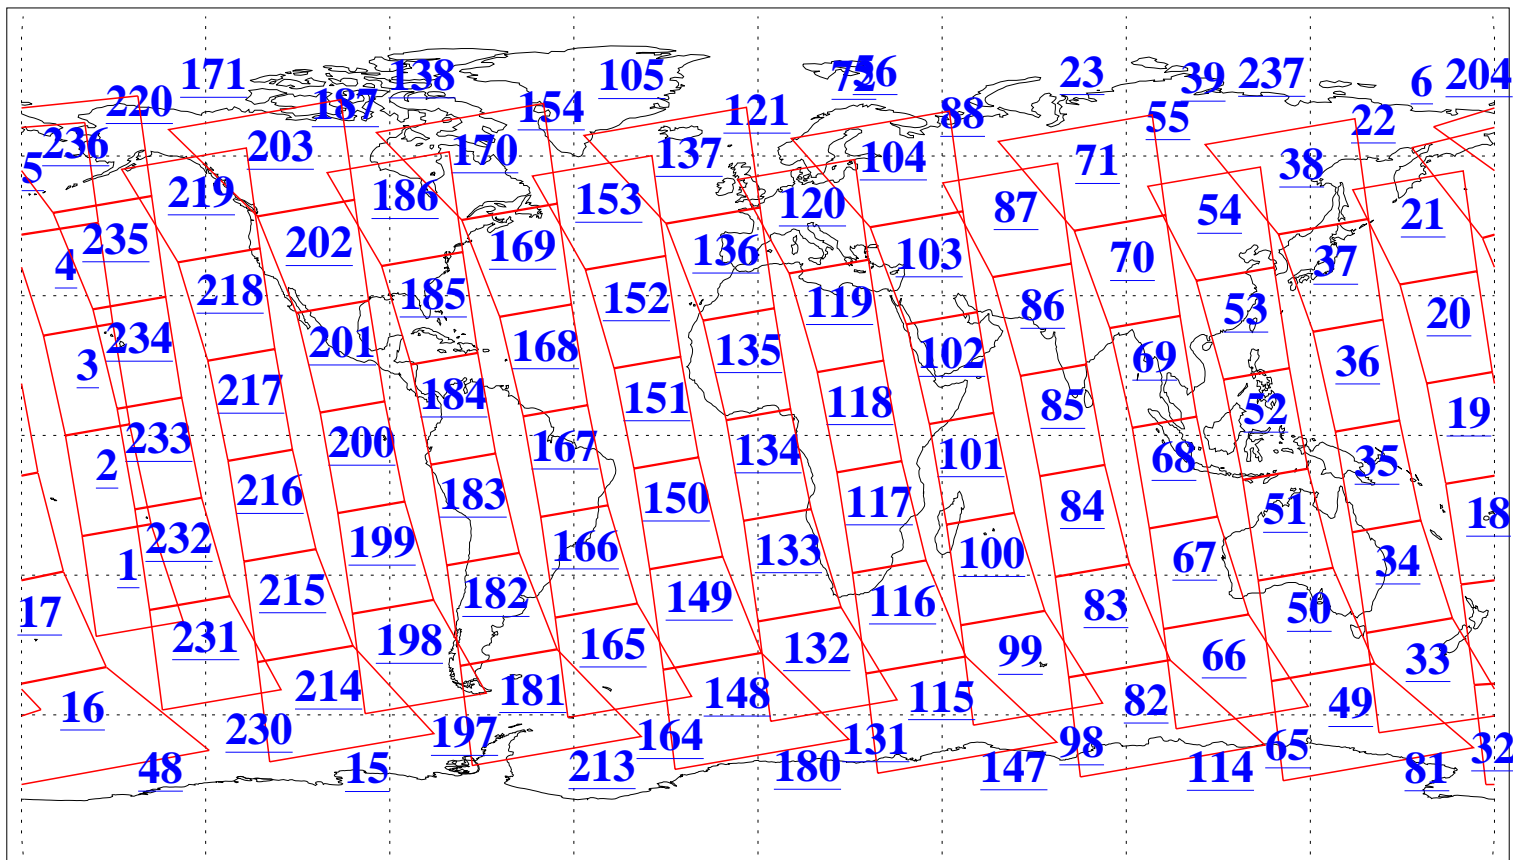

L1B Availability
AMSU Granules: 240
HSB Granules: 0
AIRS Granules: 240

30 Jan 2004
DoY 30
Aqua Day 636
Granules: 1 to 120

Granules: 121 to 240

Legend: AMSU Available, HSB Available, AIRS Available

L1B Availability
AMSU Granules: 240
HSB Granules: 0
AIRS Granules: 240

30 Jan 2004
DoY 30
Aqua Day 636

Ascending Granules

Descending Granules

Legend: AMSU Available, HSB Available, AIRS Available

L1B Availability
AMSU Granules: 240
HSB Granules: 0
AIRS Granules: 240

30 Jan 2004
DoY 30
Aqua Day 636

Northern Hemisphere Granules

Southern Hemisphere Granules

Legend: AMSU Available, HSB Available, AIRS Available