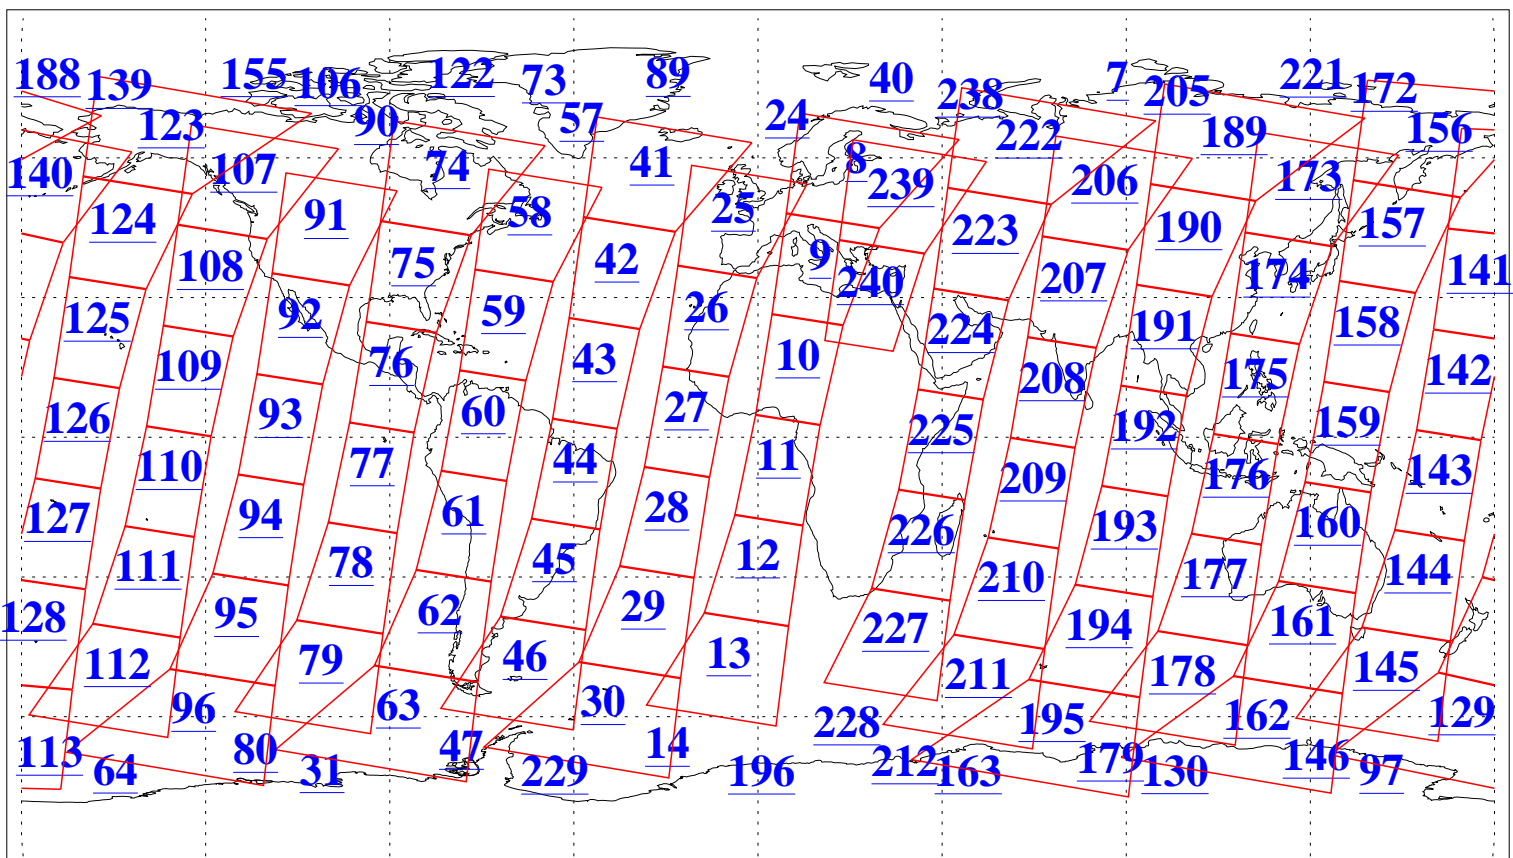

L1B Availability
AMSU Granules: 240
HSB Granules: 0
AIRS Granules: 240

30 Jan 2004
DoY 30
Aqua Day 636
Granules: 1 to 120

Granules: 121 to 240

Legend: AMSU Available, HSB Available, AIRS Available

L1B Availability
AMSU Granules: 240
HSB Granules: 0
AIRS Granules: 240

30 Jan 2004
DoY 30
Aqua Day 636

Ascending Granules

Descending Granules

Legend: AMSU Available, HSB Available, AIRS Available

L1B Availability
AMSU Granules: 240
HSB Granules: 0
AIRS Granules: 240

30 Jan 2004
DoY 30
Aqua Day 636

Northern Hemisphere Granules

Southern Hemisphere Granules

Legend: AMSU Available, HSB Available, AIRS Available