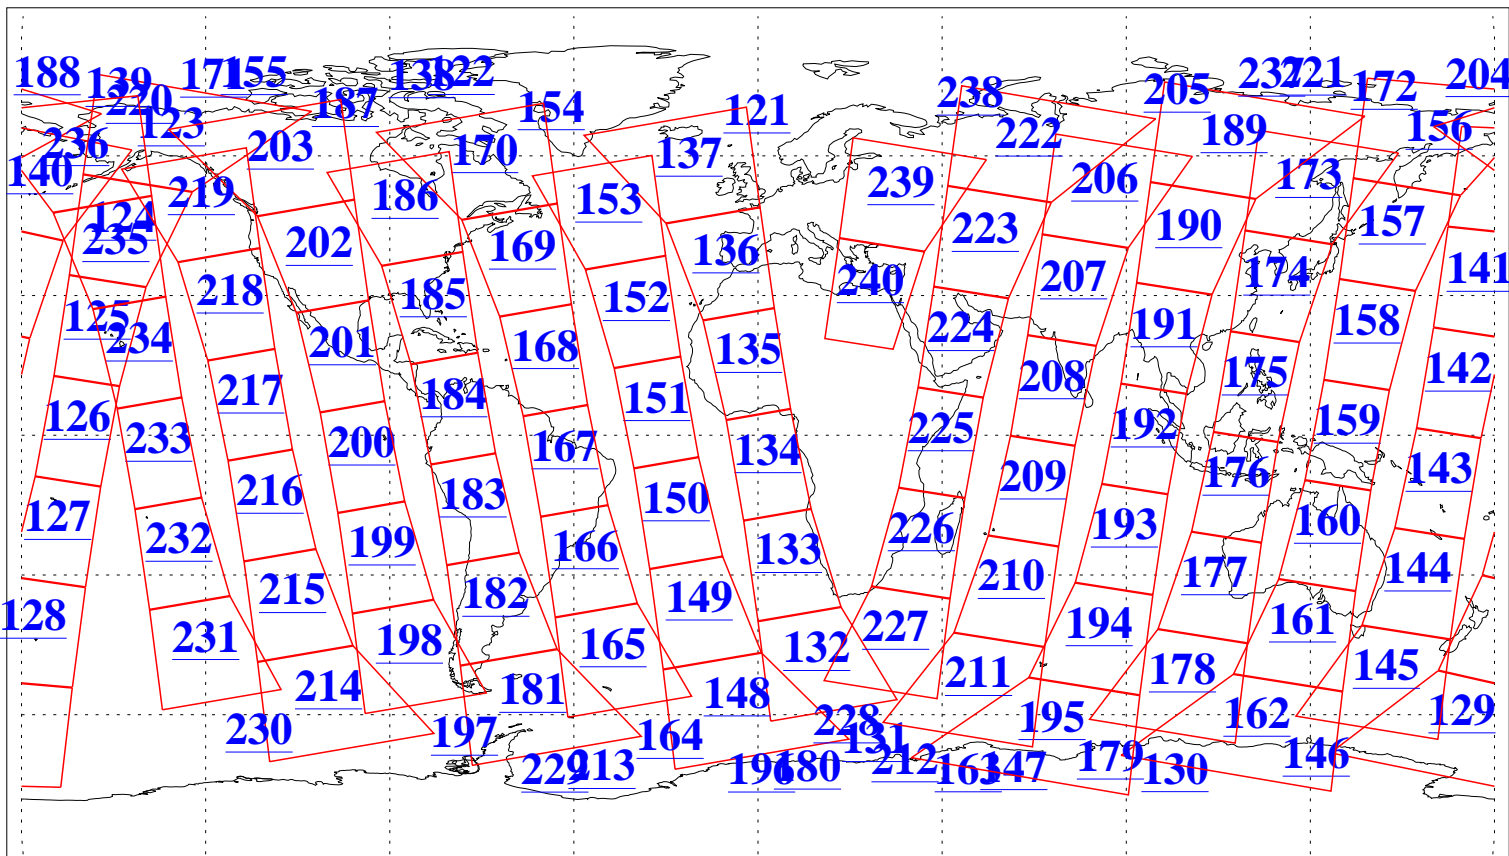

L1B Availability
AMSU Granules: 240
HSB Granules: 0
AIRS Granules: 240

30 Jan 2004
DoY 30
Aqua Day 636
Granules: 1 to 120

Granules: 121 to 240

Legend: AMSU Available, HSB Available, AIRS Available

L1B Availability
AMSU Granules: 240
HSB Granules: 0
AIRS Granules: 240

30 Jan 2004
DoY 30
Aqua Day 636

Ascending Granules

Descending Granules

Legend: AMSU Available, HSB Available, AIRS Available

L1B Availability
AMSU Granules: 240
HSB Granules: 0
AIRS Granules: 240

30 Jan 2004
DoY 30
Aqua Day 636

Northern Hemisphere Granules

Southern Hemisphere Granules

Legend: AMSU Available, HSB Available, AIRS Available