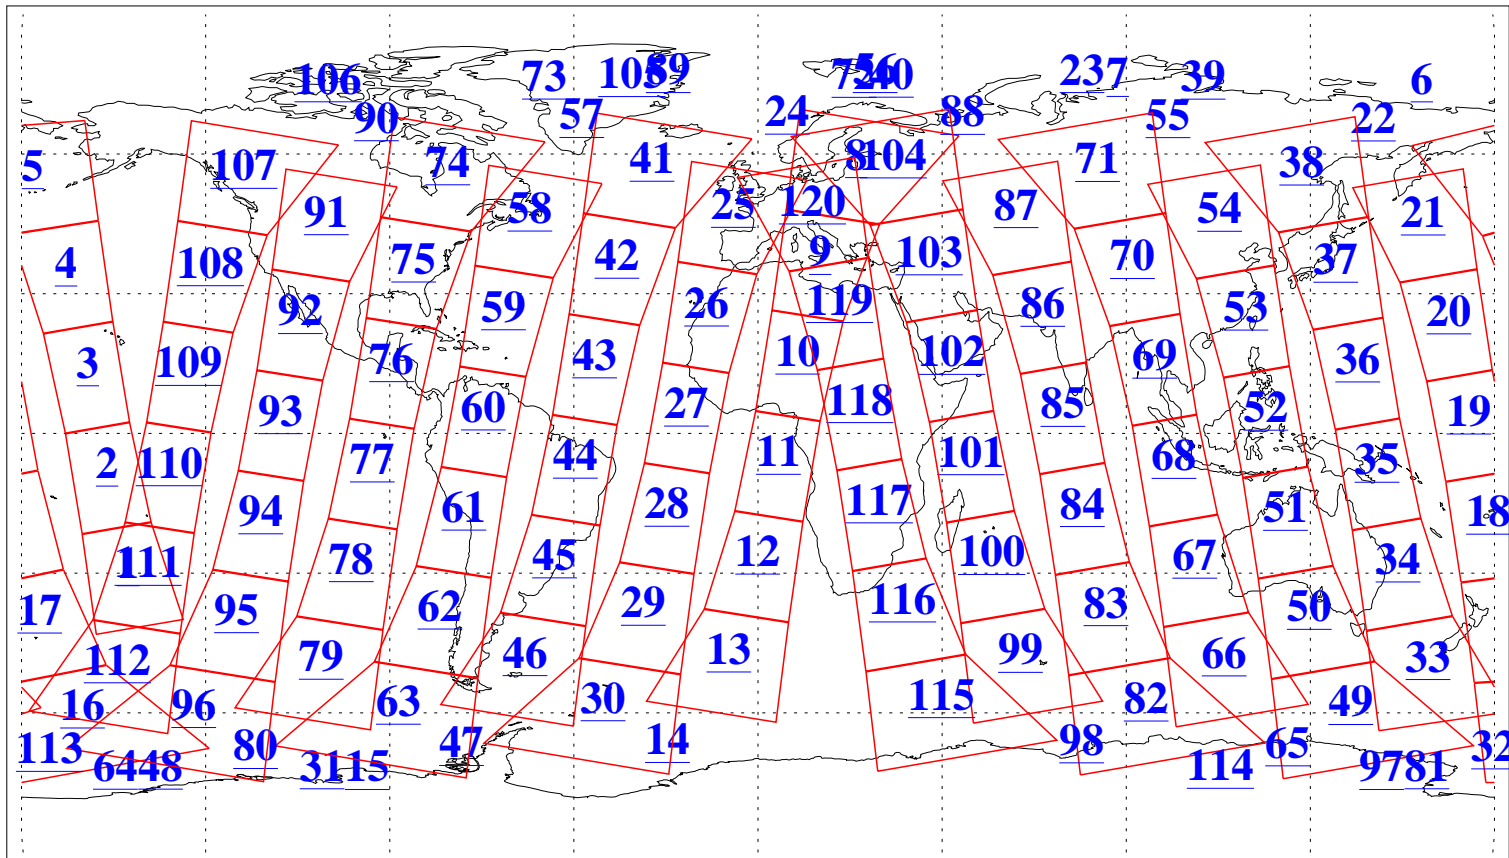

L1B Availability
AMSU Granules: 240
HSB Granules: 0
AIRS Granules: 240

30 Jan 2004
DoY 30
Aqua Day 636
Granules: 1 to 120

Granules: 121 to 240

Legend: AMSU Available, HSB Available, AIRS Available

L1B Availability
AMSU Granules: 240
HSB Granules: 0
AIRS Granules: 240

30 Jan 2004
DoY 30
Aqua Day 636

Ascending Granules

Descending Granules

Legend: AMSU Available, HSB Available, AIRS Available

L1B Availability
AMSU Granules: 240
HSB Granules: 0
AIRS Granules: 240

30 Jan 2004
DoY 30
Aqua Day 636

Northern Hemisphere Granules

Southern Hemisphere Granules

Legend: AMSU Available, HSB Available, AIRS Available