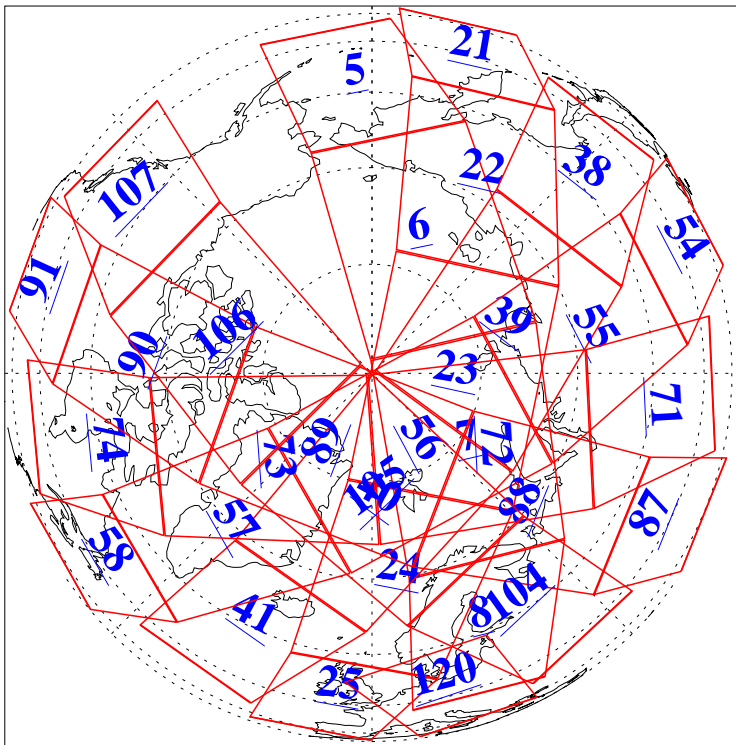

L1B Availability
AMSU Granules: 240
HSB Granules: 0
AIRS Granules: 240

30 Jan 2004
DoY 30
Aqua Day 636
Granules: 1 to 120

Granules: 121 to 240

Legend: AMSU Available, HSB Available, AIRS Available

L1B Availability
AMSU Granules: 240
HSB Granules: 0
AIRS Granules: 240

30 Jan 2004
DoY 30
Aqua Day 636

Ascending Granules

Descending Granules

Legend: AMSU Available, HSB Available, AIRS Available

L1B Availability
AMSU Granules: 240
HSB Granules: 0
AIRS Granules: 240

30 Jan 2004
DoY 30
Aqua Day 636

Northern Hemisphere Granules

Southern Hemisphere Granules

Legend: AMSU Available, HSB Available, AIRS Available