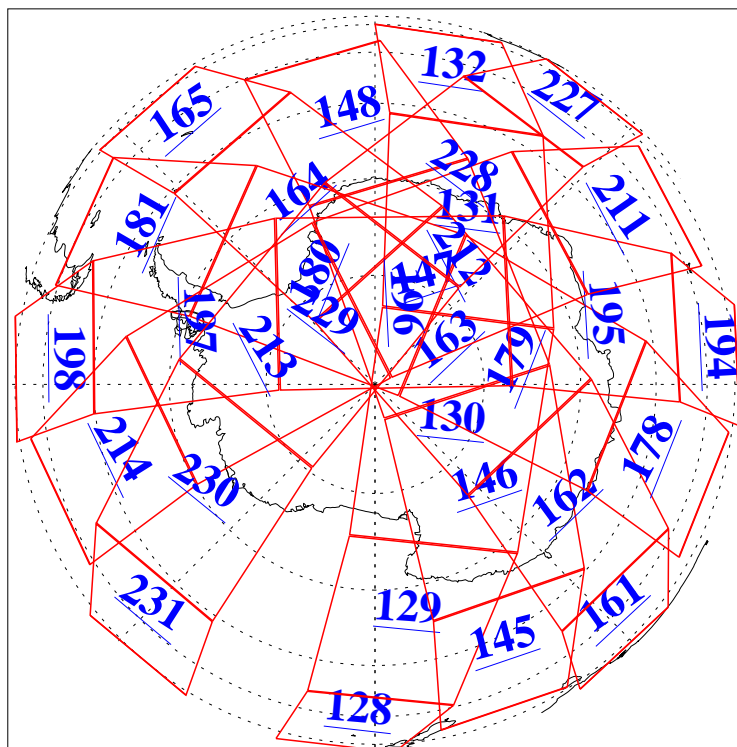

L1B Availability
AMSU Granules: 240
HSB Granules: 0
AIRS Granules: 240

30 Jan 2004
DoY 30
Aqua Day 636
Granules: 1 to 120

Granules: 121 to 240

Legend: AMSU Available, HSB Available, AIRS Available

L1B Availability
AMSU Granules: 240
HSB Granules: 0
AIRS Granules: 240

30 Jan 2004
DoY 30
Aqua Day 636

Ascending Granules

Descending Granules

Legend: AMSU Available, HSB Available, AIRS Available

L1B Availability
AMSU Granules: 240
HSB Granules: 0
AIRS Granules: 240

30 Jan 2004
DoY 30
Aqua Day 636

Northern Hemisphere Granules

Southern Hemisphere Granules

Legend: AMSU Available, HSB Available, AIRS Available