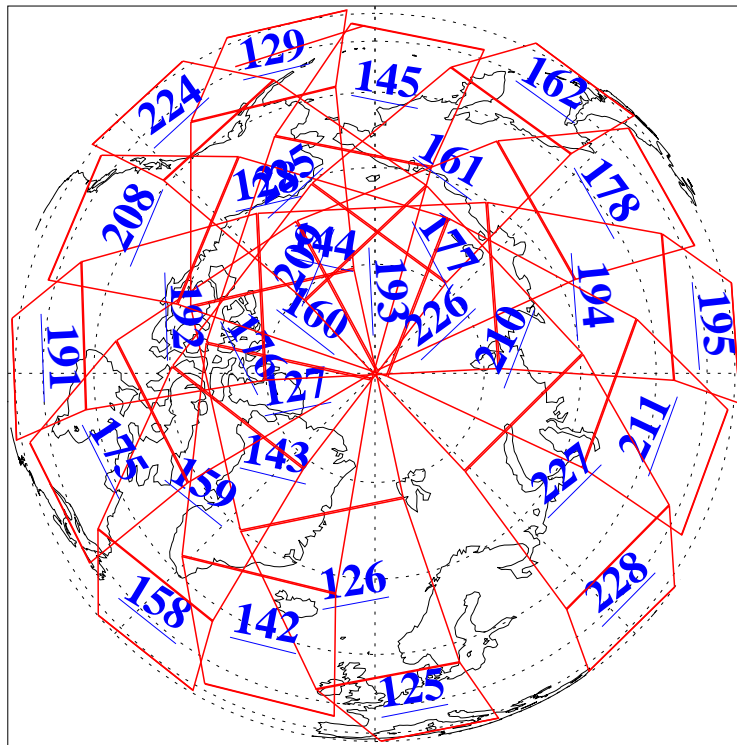

L1B Availability  
AMSU Granules: 240  
HSB Granules: 0  
AIRS Granules: 240

17 Jan 2004  
DoY 17  
Aqua Day 623  
Granules: 1 to 120

Granules: 121 to 240

Legend: AMSU Available, HSB Available, AIRS Available

L1B Availability  
AMSU Granules: 240  
HSB Granules: 0  
AIRS Granules: 240

17 Jan 2004  
DoY 17  
Aqua Day 623  
Ascending Granules

Descending Granules

Legend: AMSU Available, HSB Available, AIRS Available

L1B Availability  
 AMSU Granules: 240  
 HSB Granules: 0  
 AIRS Granules: 240

17 Jan 2004  
 DoY 17  
 Aqua Day 623

Northern Hemisphere Granules

Southern Hemisphere Granules

Legend: AMSU Available, HSB Available, AIRS Available