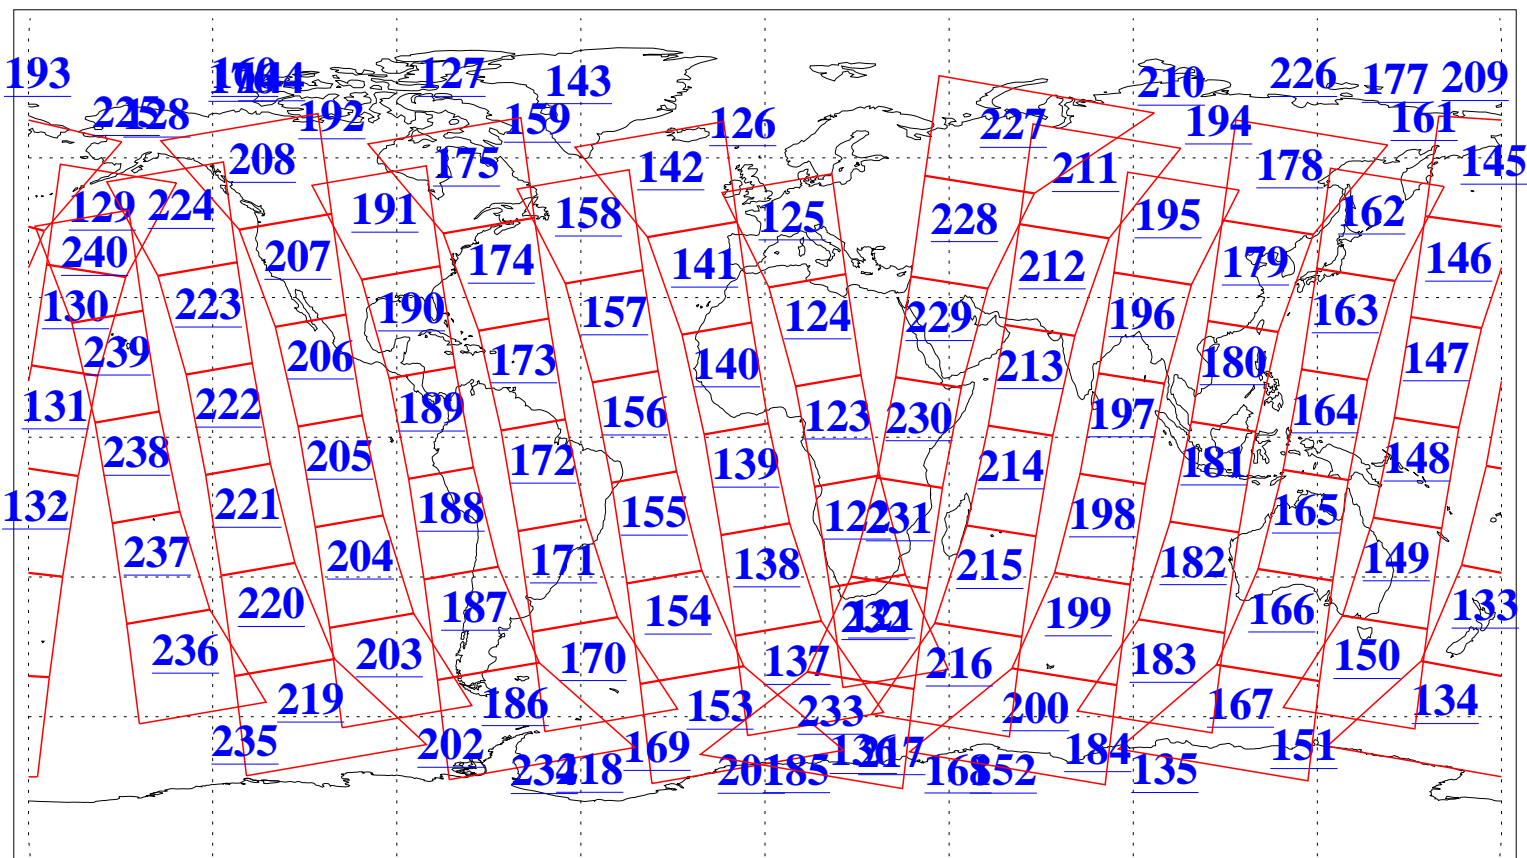

L1B Availability  
AMSU Granules: 240  
HSB Granules: 0  
AIRS Granules: 240

17 Jan 2004  
DoY 17  
Aqua Day 623  
Granules: 1 to 120

Granules: 121 to 240

Legend: AMSU Available, HSB Available, AIRS Available

L1B Availability  
AMSU Granules: 240  
HSB Granules: 0  
AIRS Granules: 240

17 Jan 2004  
DoY 17  
Aqua Day 623  
Ascending Granules

Descending Granules

Legend: AMSU Available, HSB Available, AIRS Available

L1B Availability  
 AMSU Granules: 240  
 HSB Granules: 0  
 AIRS Granules: 240

17 Jan 2004  
 DoY 17  
 Aqua Day 623

Northern Hemisphere Granules

Southern Hemisphere Granules

Legend: AMSU Available, HSB Available, AIRS Available