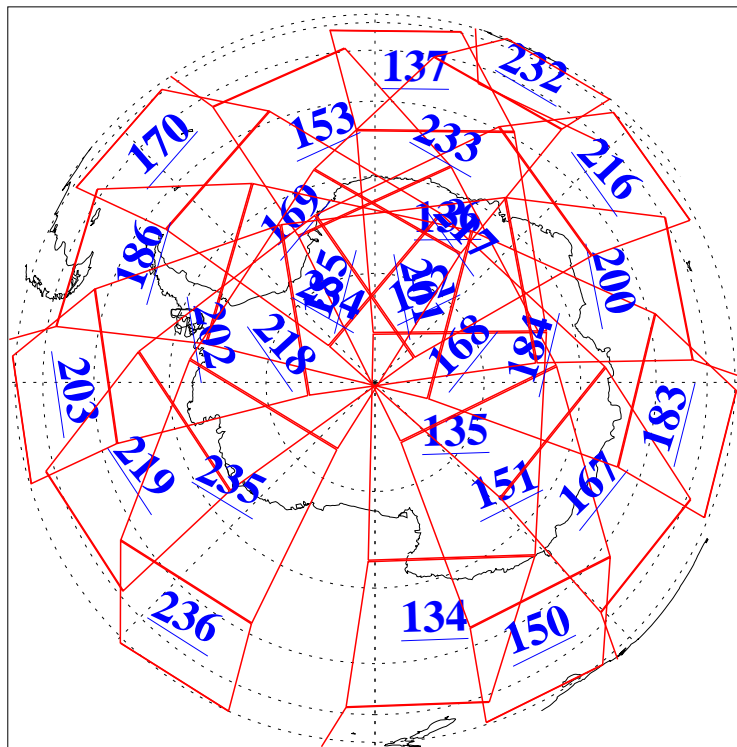

L1B Availability  
AMSU Granules: 240  
HSB Granules: 0  
AIRS Granules: 240

17 Jan 2004  
DoY 17  
Aqua Day 623  
Granules: 1 to 120

Granules: 121 to 240

Legend: AMSU Available, HSB Available, AIRS Available

L1B Availability  
AMSU Granules: 240  
HSB Granules: 0  
AIRS Granules: 240

17 Jan 2004  
DoY 17  
Aqua Day 623  
Ascending Granules

Descending Granules

Legend: AMSU Available, HSB Available, AIRS Available

L1B Availability  
 AMSU Granules: 240  
 HSB Granules: 0  
 AIRS Granules: 240

17 Jan 2004  
 DoY 17  
 Aqua Day 623

Northern Hemisphere Granules

Southern Hemisphere Granules

Legend: AMSU Available, HSB Available, AIRS Available