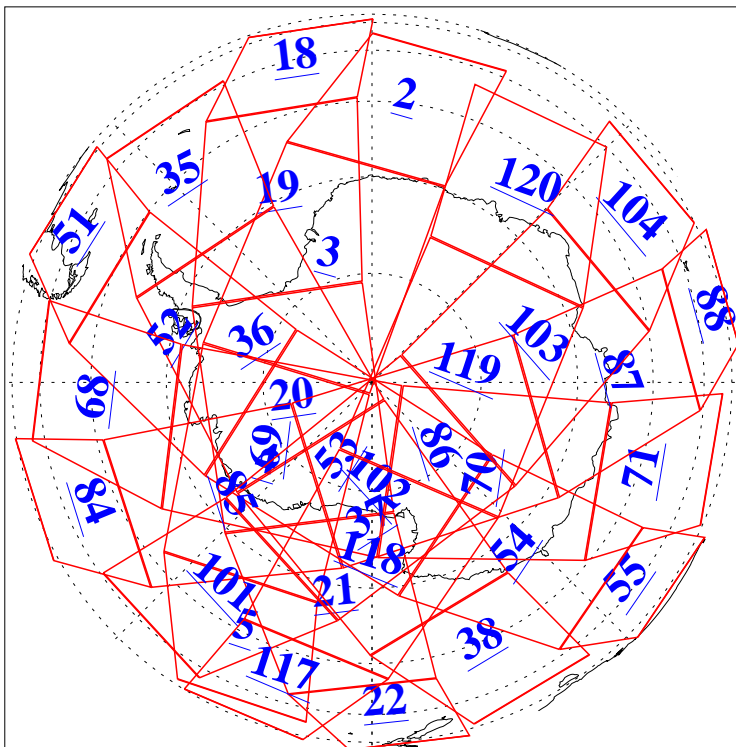

L1B Availability  
AMSU Granules: 240  
HSB Granules: 0  
AIRS Granules: 240

17 Jan 2004  
DoY 17  
Aqua Day 623  
Granules: 1 to 120

Granules: 121 to 240

Legend: AMSU Available, HSB Available, AIRS Available

L1B Availability  
AMSU Granules: 240  
HSB Granules: 0  
AIRS Granules: 240

17 Jan 2004  
DoY 17  
Aqua Day 623  
Ascending Granules

Descending Granules

Legend: AMSU Available, HSB Available, AIRS Available

L1B Availability  
 AMSU Granules: 240  
 HSB Granules: 0  
 AIRS Granules: 240

17 Jan 2004  
 DoY 17  
 Aqua Day 623

Northern Hemisphere Granules

Southern Hemisphere Granules

Legend: AMSU Available, HSB Available, AIRS Available