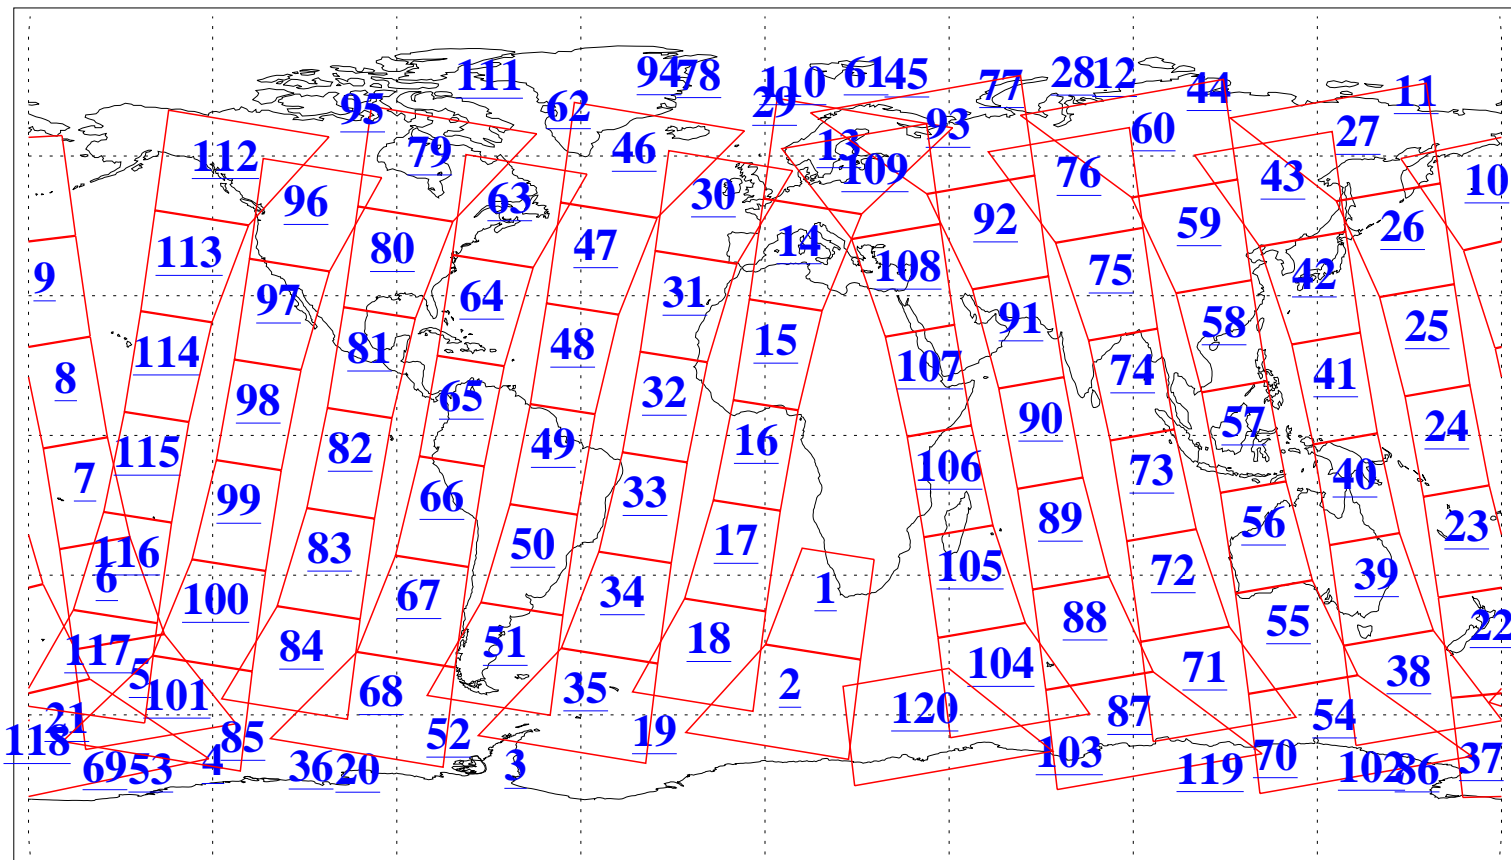

L1B Availability  
AMSU Granules: 240  
HSB Granules: 0  
AIRS Granules: 240

17 Jan 2004  
DoY 17  
Aqua Day 623  
Granules: 1 to 120

Granules: 121 to 240

Legend: AMSU Available, HSB Available, AIRS Available

L1B Availability  
AMSU Granules: 240  
HSB Granules: 0  
AIRS Granules: 240

17 Jan 2004  
DoY 17  
Aqua Day 623  
Ascending Granules

Descending Granules

Legend: AMSU Available, HSB Available, AIRS Available

L1B Availability  
 AMSU Granules: 240  
 HSB Granules: 0  
 AIRS Granules: 240

17 Jan 2004  
 DoY 17  
 Aqua Day 623

Northern Hemisphere Granules

Southern Hemisphere Granules

Legend: AMSU Available, HSB Available, AIRS Available