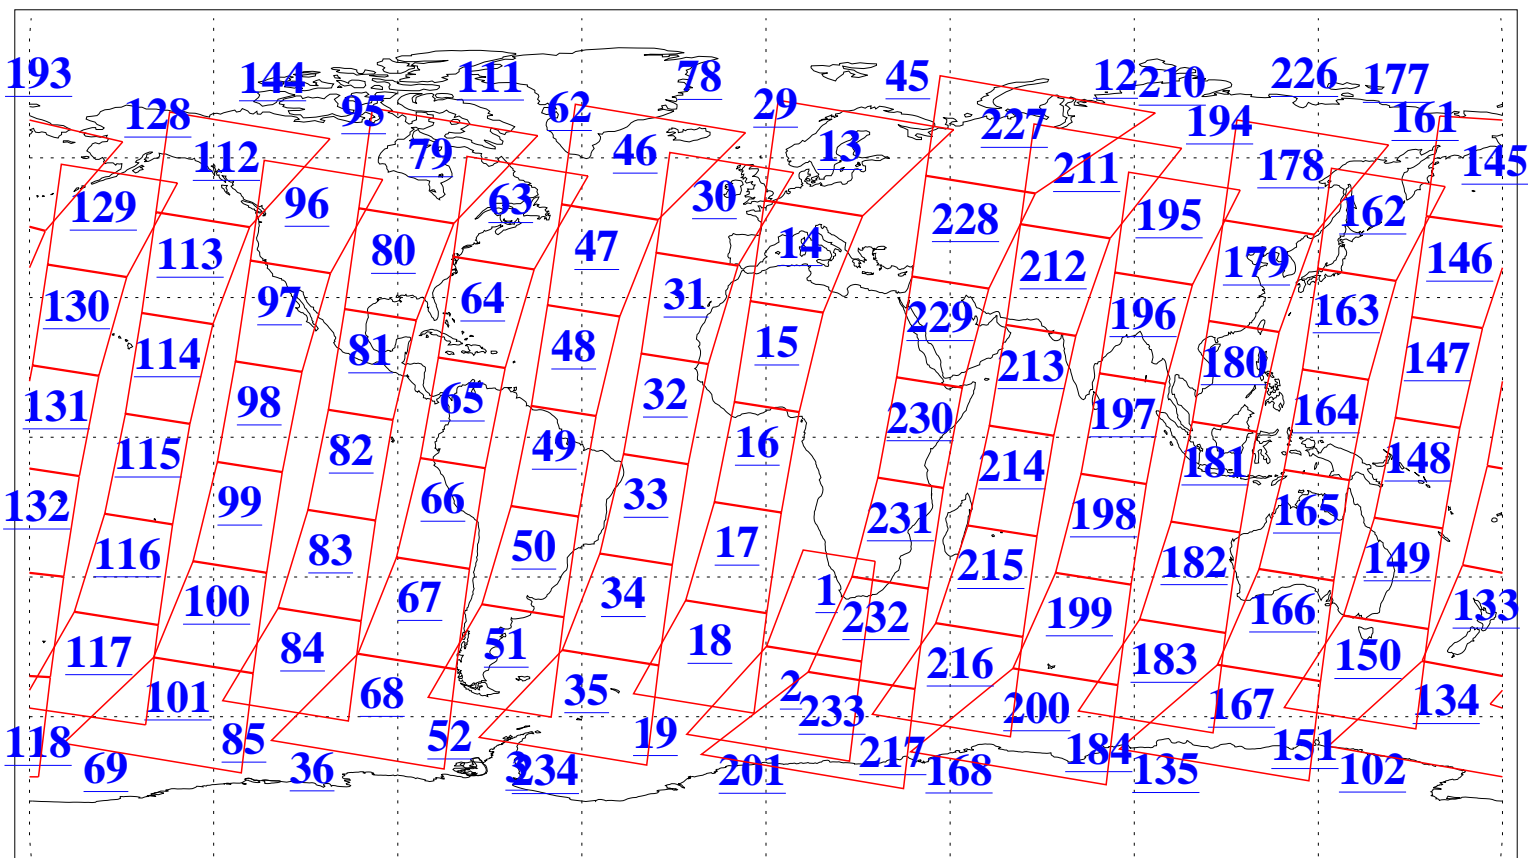

L1B Availability  
AMSU Granules: 240  
HSB Granules: 0  
AIRS Granules: 240

17 Jan 2004  
DoY 17  
Aqua Day 623  
Granules: 1 to 120

Granules: 121 to 240

Legend: AMSU Available, HSB Available, AIRS Available

L1B Availability  
AMSU Granules: 240  
HSB Granules: 0  
AIRS Granules: 240

17 Jan 2004  
DoY 17  
Aqua Day 623  
Ascending Granules

Descending Granules

Legend: AMSU Available, HSB Available, AIRS Available

L1B Availability  
 AMSU Granules: 240  
 HSB Granules: 0  
 AIRS Granules: 240

17 Jan 2004  
 DoY 17  
 Aqua Day 623

Northern Hemisphere Granules

Southern Hemisphere Granules

Legend: AMSU Available, HSB Available, AIRS Available