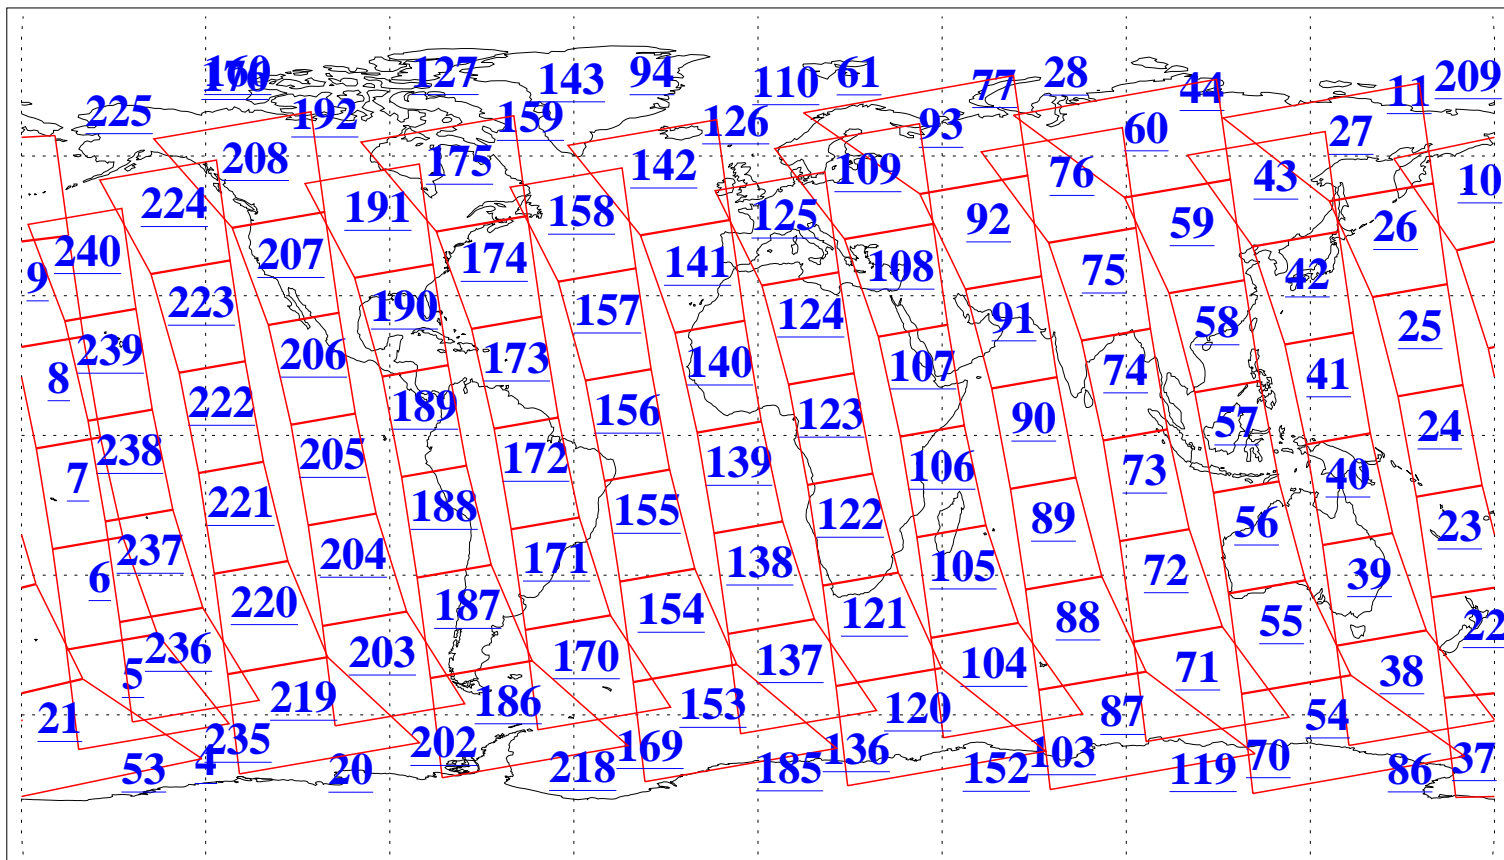

L1B Availability  
AMSU Granules: 240  
HSB Granules: 0  
AIRS Granules: 240

17 Jan 2004  
DoY 17  
Aqua Day 623  
Granules: 1 to 120

Granules: 121 to 240

Legend: AMSU Available, HSB Available, AIRS Available

L1B Availability  
AMSU Granules: 240  
HSB Granules: 0  
AIRS Granules: 240

17 Jan 2004  
DoY 17  
Aqua Day 623  
Ascending Granules

Descending Granules

Legend: AMSU Available, HSB Available, AIRS Available

L1B Availability  
 AMSU Granules: 240  
 HSB Granules: 0  
 AIRS Granules: 240

17 Jan 2004  
 DoY 17  
 Aqua Day 623

Northern Hemisphere Granules

Southern Hemisphere Granules

Legend: AMSU Available, HSB Available, AIRS Available