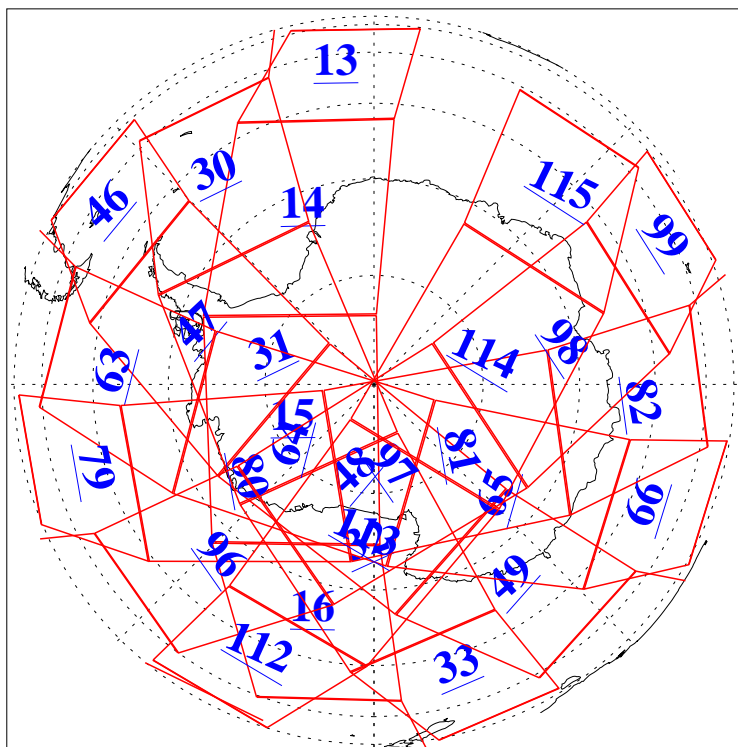

L1B Availability
AMSU Granules: 240
HSB Granules: 0
AIRS Granules: 240

14 Jan 2004
DoY 14
Aqua Day 620
Granules: 1 to 120

Granules: 121 to 240

Legend: AMSU Available, HSB Available, AIRS Available

L1B Availability
AMSU Granules: 240
HSB Granules: 0
AIRS Granules: 240

14 Jan 2004
DoY 14
Aqua Day 620

Ascending Granules

Descending Granules

Legend: AMSU Available, HSB Available, AIRS Available

L1B Availability
AMSU Granules: 240
HSB Granules: 0
AIRS Granules: 240

14 Jan 2004
DoY 14
Aqua Day 620

Northern Hemisphere Granules

Southern Hemisphere Granules

Legend: AMSU Available, HSB Available, AIRS Available