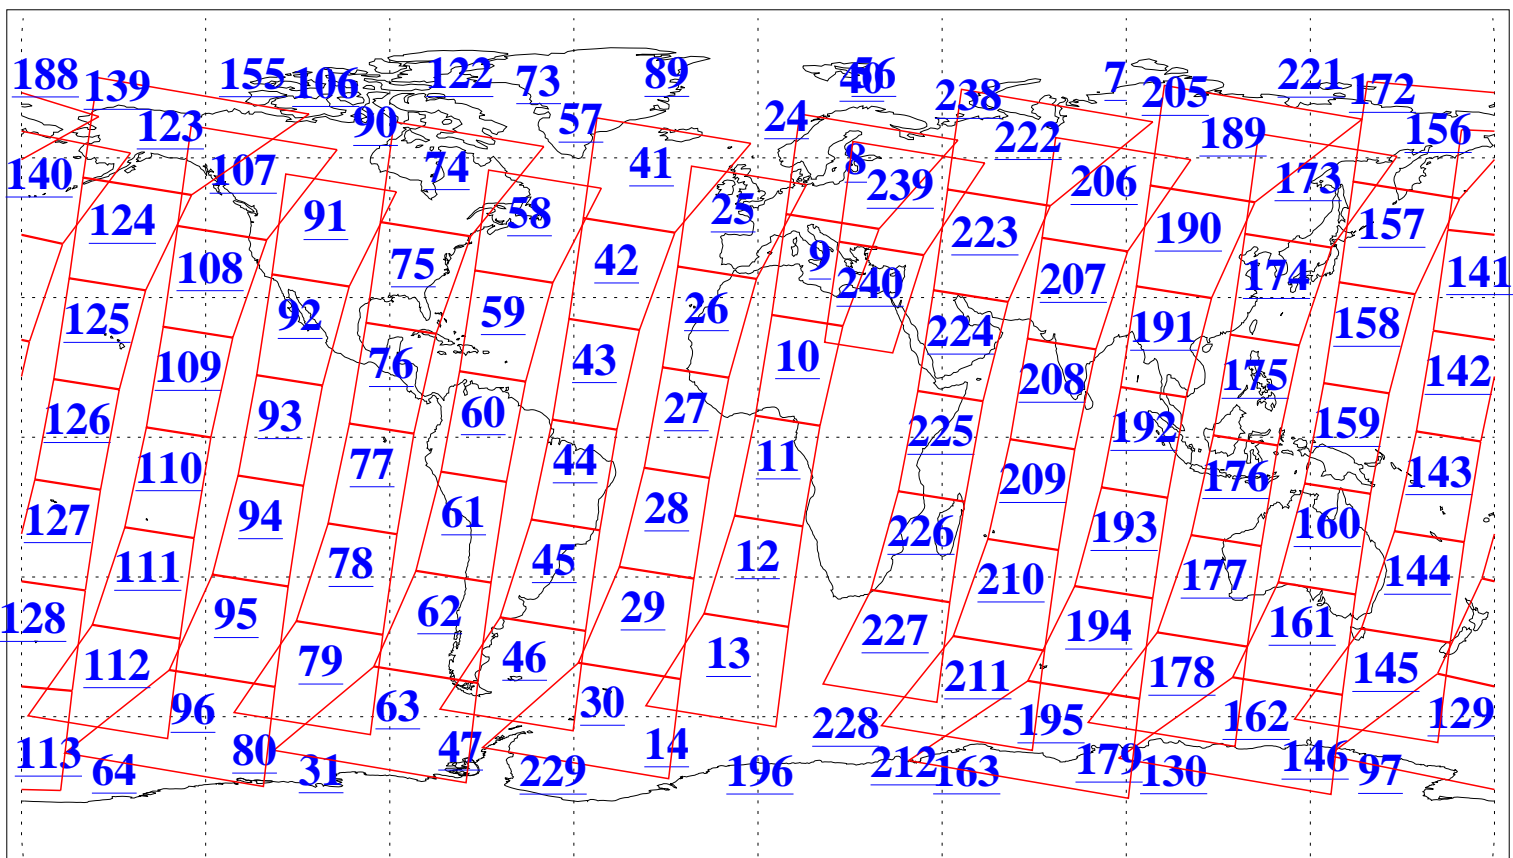

L1B Availability
AMSU Granules: 240
HSB Granules: 0
AIRS Granules: 240

14 Jan 2004
DoY 14
Aqua Day 620
Granules: 1 to 120

Granules: 121 to 240

Legend: AMSU Available, HSB Available, AIRS Available

L1B Availability
AMSU Granules: 240
HSB Granules: 0
AIRS Granules: 240

14 Jan 2004
DoY 14
Aqua Day 620

Ascending Granules

Descending Granules

Legend: AMSU Available, HSB Available, AIRS Available

L1B Availability
AMSU Granules: 240
HSB Granules: 0
AIRS Granules: 240

14 Jan 2004
DoY 14
Aqua Day 620

Northern Hemisphere Granules

Southern Hemisphere Granules

Legend: AMSU Available, HSB Available, AIRS Available