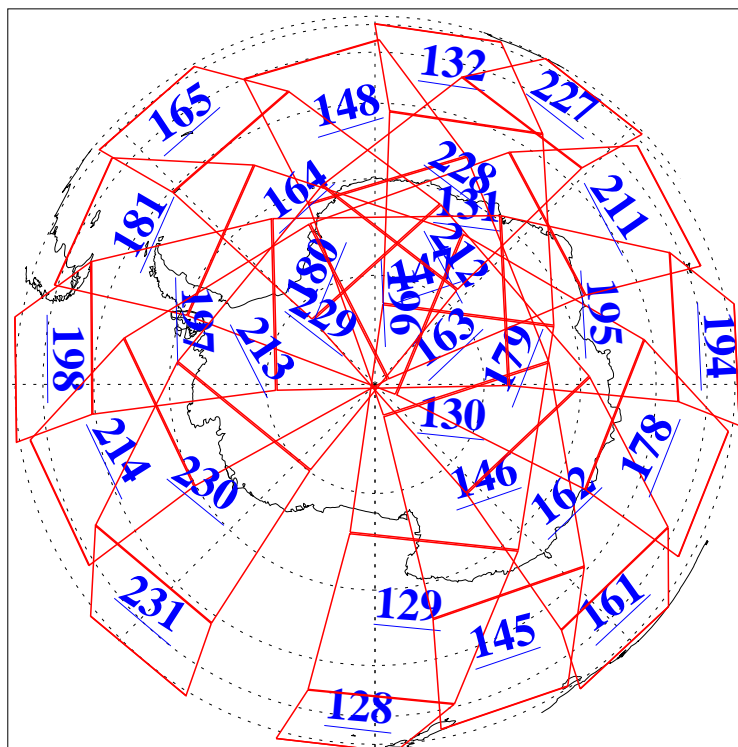

L1B Availability
AMSU Granules: 240
HSB Granules: 0
AIRS Granules: 240

14 Jan 2004
DoY 14
Aqua Day 620
Granules: 1 to 120

Granules: 121 to 240

Legend: AMSU Available, HSB Available, AIRS Available

L1B Availability
AMSU Granules: 240
HSB Granules: 0
AIRS Granules: 240

14 Jan 2004
DoY 14
Aqua Day 620

Ascending Granules

Descending Granules

Legend: AMSU Available, HSB Available, AIRS Available

L1B Availability
AMSU Granules: 240
HSB Granules: 0
AIRS Granules: 240

14 Jan 2004
DoY 14
Aqua Day 620

Northern Hemisphere Granules

Southern Hemisphere Granules

Legend: AMSU Available, HSB Available, AIRS Available