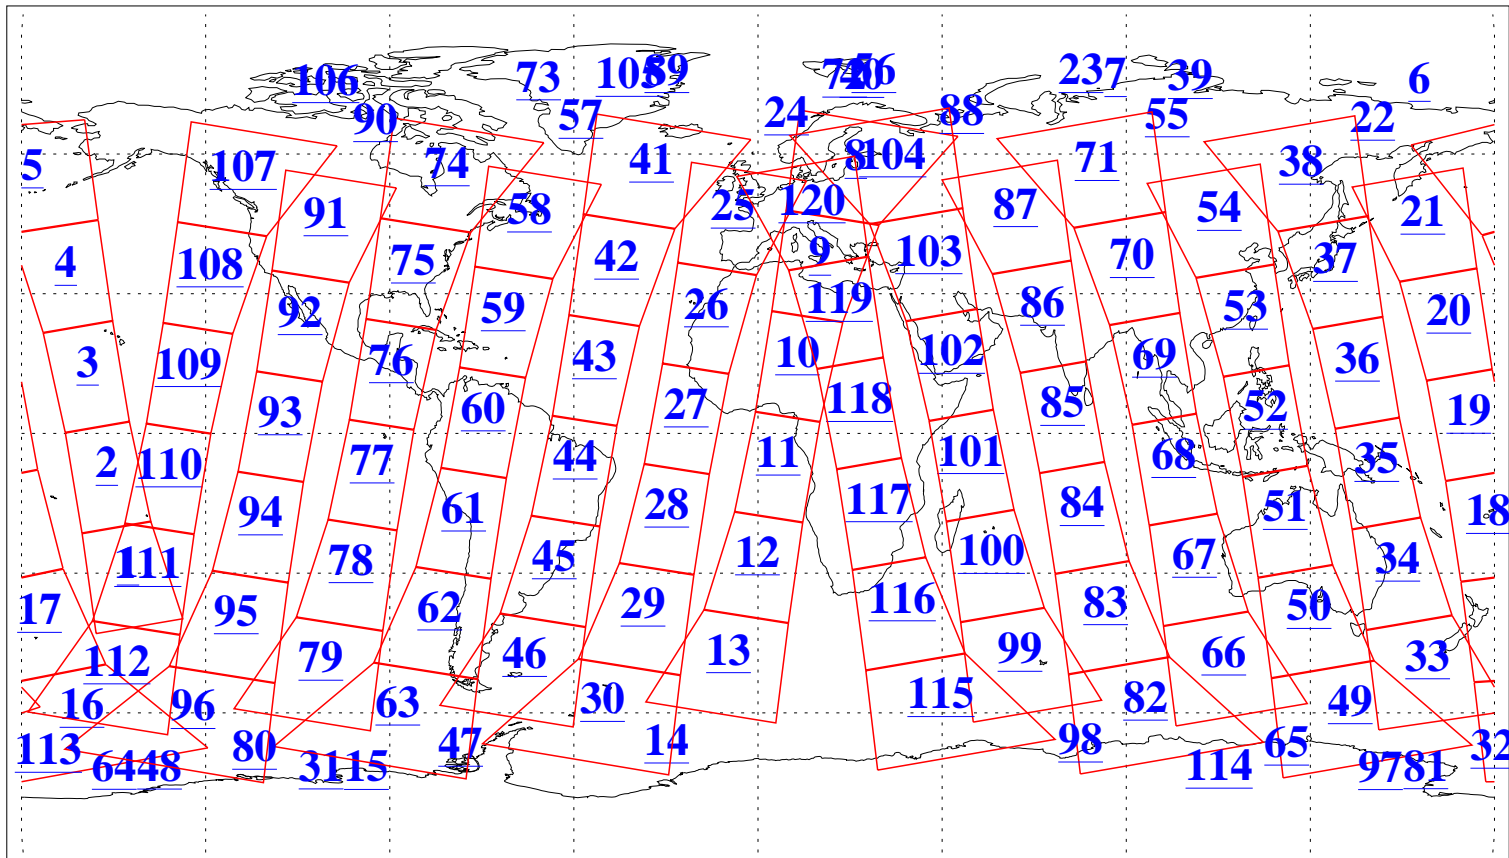

L1B Availability
AMSU Granules: 240
HSB Granules: 0
AIRS Granules: 240

14 Jan 2004
DoY 14
Aqua Day 620
Granules: 1 to 120

Granules: 121 to 240

Legend: AMSU Available, HSB Available, AIRS Available

L1B Availability
AMSU Granules: 240
HSB Granules: 0
AIRS Granules: 240

14 Jan 2004
DoY 14
Aqua Day 620

Ascending Granules

Descending Granules

Legend: AMSU Available, HSB Available, AIRS Available

L1B Availability
AMSU Granules: 240
HSB Granules: 0
AIRS Granules: 240

14 Jan 2004
DoY 14
Aqua Day 620

Northern Hemisphere Granules

Southern Hemisphere Granules

Legend: AMSU Available, HSB Available, AIRS Available