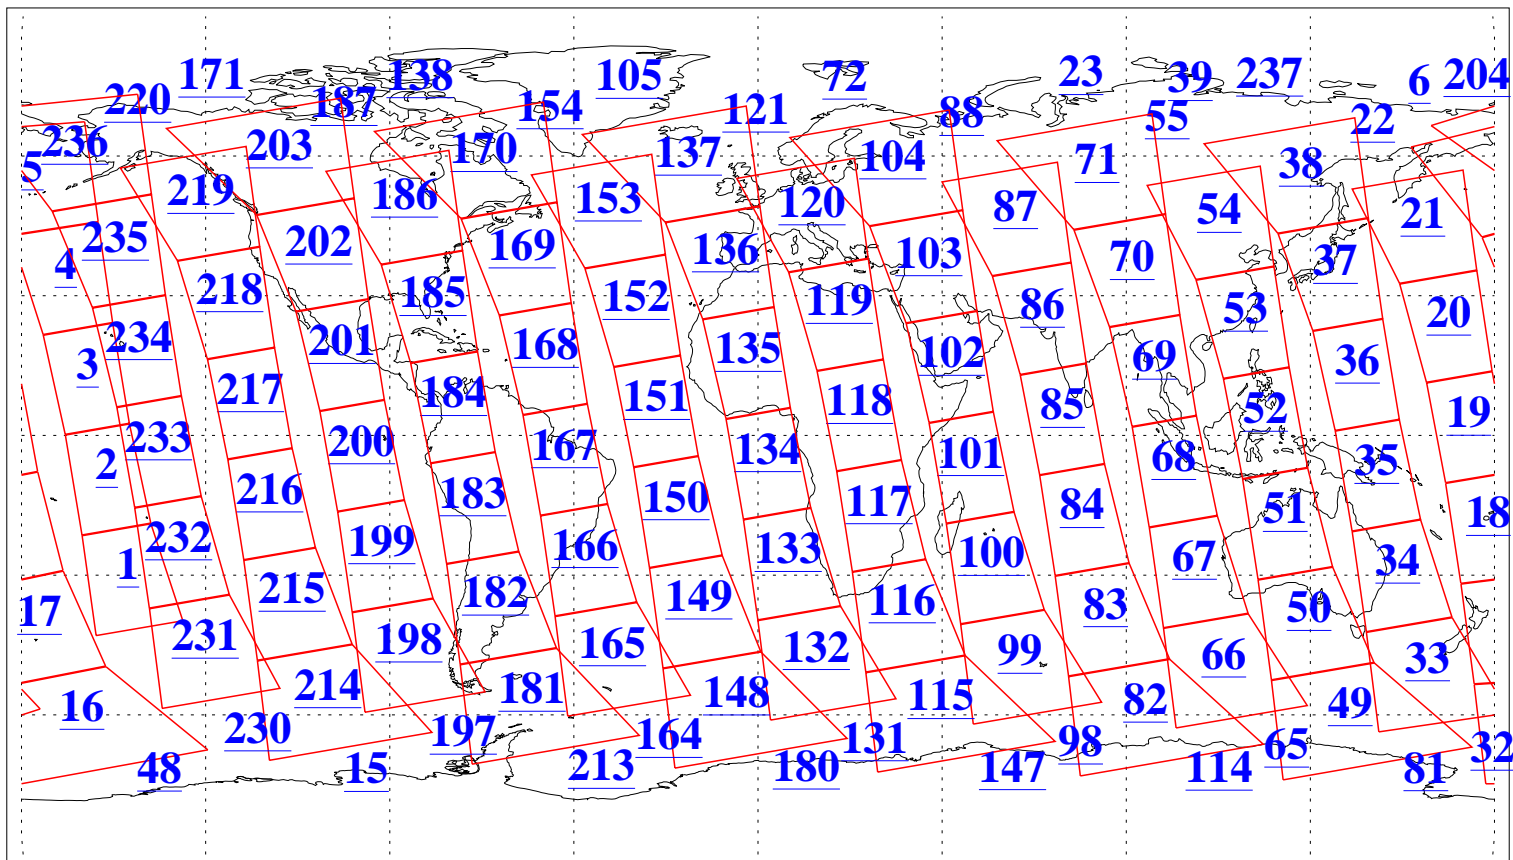

L1B Availability
AMSU Granules: 240
HSB Granules: 0
AIRS Granules: 240

14 Jan 2004
DoY 14
Aqua Day 620
Granules: 1 to 120

Granules: 121 to 240

Legend: AMSU Available, HSB Available, AIRS Available

L1B Availability
AMSU Granules: 240
HSB Granules: 0
AIRS Granules: 240

14 Jan 2004
DoY 14
Aqua Day 620

Ascending Granules

Descending Granules

Legend: AMSU Available, HSB Available, AIRS Available

L1B Availability
AMSU Granules: 240
HSB Granules: 0
AIRS Granules: 240

14 Jan 2004
DoY 14
Aqua Day 620

Northern Hemisphere Granules

Southern Hemisphere Granules

Legend: AMSU Available, HSB Available, AIRS Available