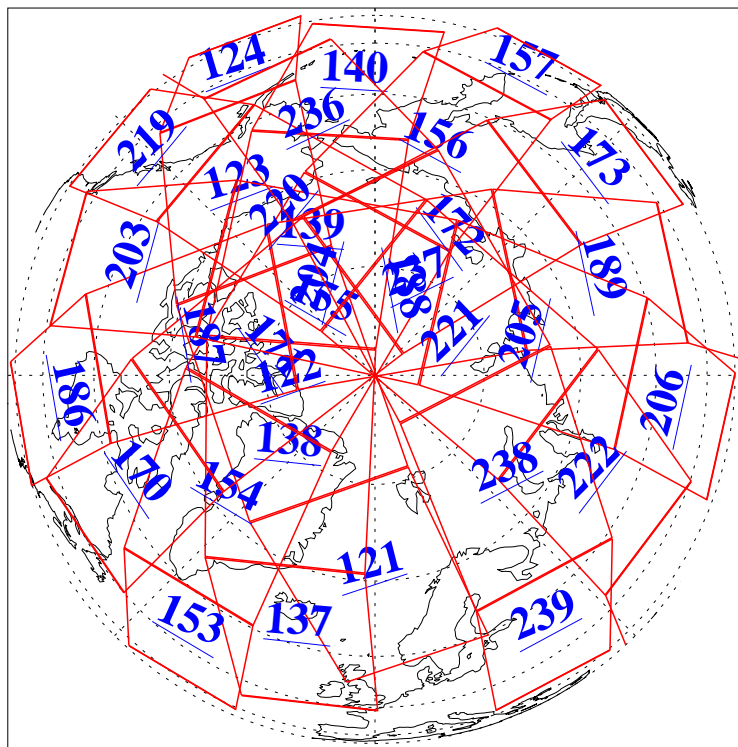

L1B Availability
AMSU Granules: 240
HSB Granules: 0
AIRS Granules: 240

14 Jan 2004
DoY 14
Aqua Day 620
Granules: 1 to 120

Granules: 121 to 240

Legend: AMSU Available, HSB Available, AIRS Available

L1B Availability
AMSU Granules: 240
HSB Granules: 0
AIRS Granules: 240

14 Jan 2004
DoY 14
Aqua Day 620

Ascending Granules

Descending Granules

Legend: AMSU Available, HSB Available, AIRS Available

L1B Availability
AMSU Granules: 240
HSB Granules: 0
AIRS Granules: 240

14 Jan 2004
DoY 14
Aqua Day 620

Northern Hemisphere Granules

Southern Hemisphere Granules

Legend: AMSU Available, HSB Available, AIRS Available