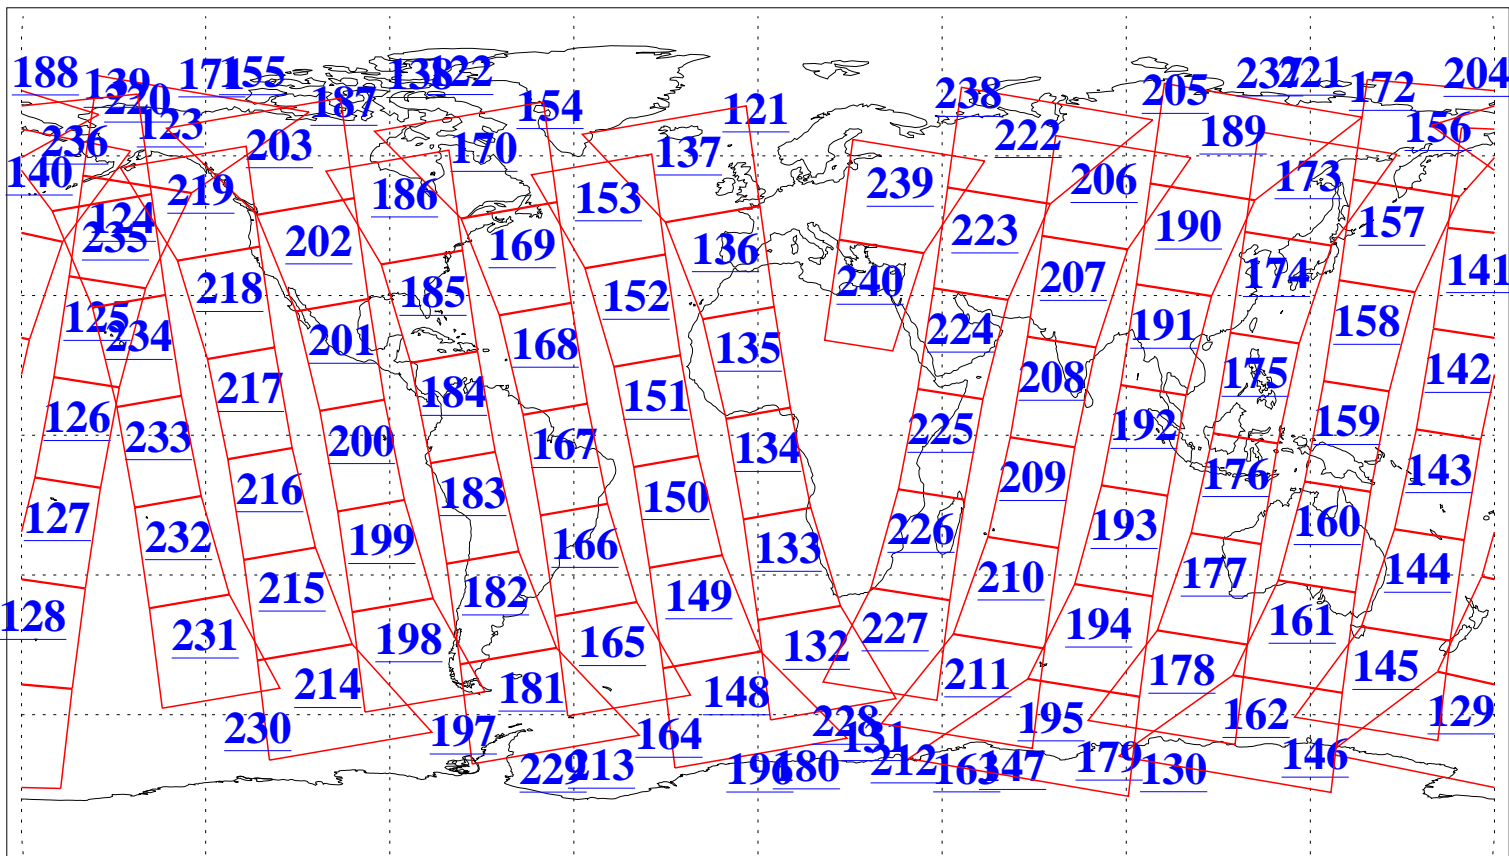

L1B Availability
AMSU Granules: 240
HSB Granules: 0
AIRS Granules: 240

14 Jan 2004
DoY 14
Aqua Day 620
Granules: 1 to 120

Granules: 121 to 240

Legend: AMSU Available, HSB Available, AIRS Available

L1B Availability
AMSU Granules: 240
HSB Granules: 0
AIRS Granules: 240

14 Jan 2004
DoY 14
Aqua Day 620

Ascending Granules

Descending Granules

Legend: AMSU Available, HSB Available, AIRS Available

L1B Availability
AMSU Granules: 240
HSB Granules: 0
AIRS Granules: 240

14 Jan 2004
DoY 14
Aqua Day 620

Northern Hemisphere Granules

Southern Hemisphere Granules

Legend: AMSU Available, HSB Available, AIRS Available