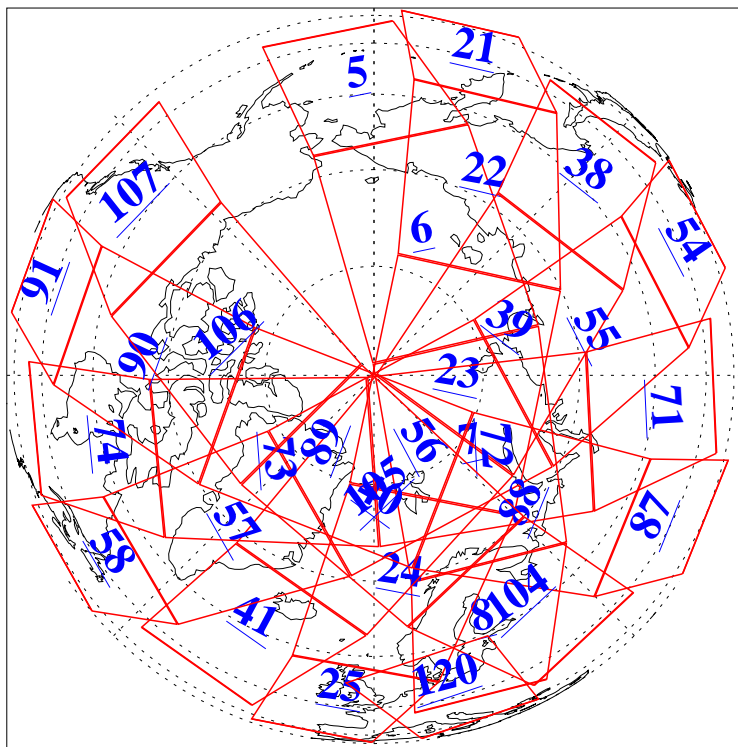

L1B Availability
AMSU Granules: 240
HSB Granules: 0
AIRS Granules: 240

14 Jan 2004
DoY 14
Aqua Day 620
Granules: 1 to 120

Granules: 121 to 240

Legend: AMSU Available, HSB Available, AIRS Available

L1B Availability
AMSU Granules: 240
HSB Granules: 0
AIRS Granules: 240

14 Jan 2004
DoY 14
Aqua Day 620

Ascending Granules

Descending Granules

Legend: AMSU Available, HSB Available, AIRS Available

L1B Availability
AMSU Granules: 240
HSB Granules: 0
AIRS Granules: 240

14 Jan 2004
DoY 14
Aqua Day 620

Northern Hemisphere Granules

Southern Hemisphere Granules

Legend: AMSU Available, HSB Available, AIRS Available