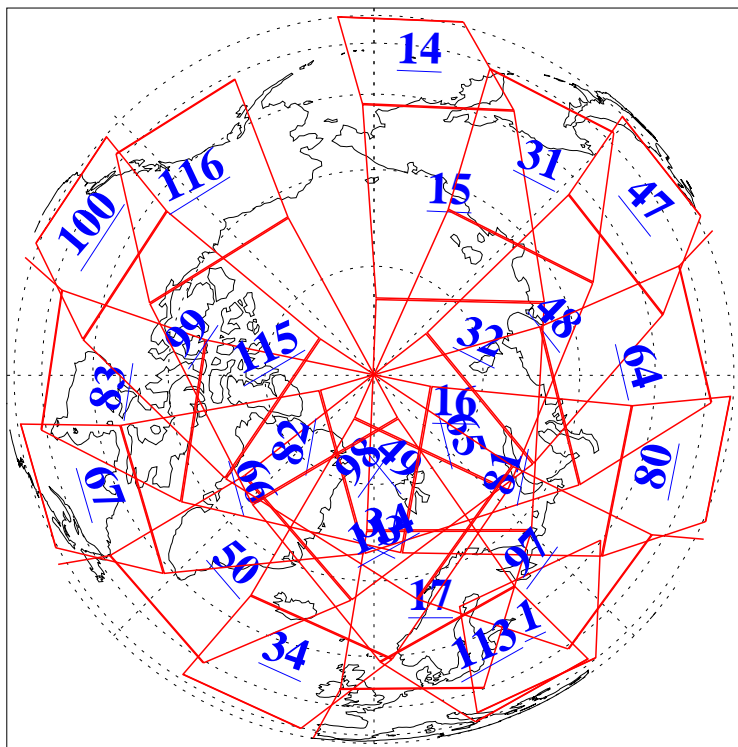

L1B Availability
AMSU Granules: 240
HSB Granules: 0
AIRS Granules: 240

13 Jan 2004
DoY 13
Aqua Day 619
Granules: 1 to 120

Granules: 121 to 240

Legend: AMSU Available, HSB Available, AIRS Available

L1B Availability
AMSU Granules: 240
HSB Granules: 0
AIRS Granules: 240

13 Jan 2004
DoY 13
Aqua Day 619

Ascending Granules

Descending Granules

Legend: AMSU Available, HSB Available, AIRS Available

L1B Availability
 AMSU Granules: 240
 HSB Granules: 0
 AIRS Granules: 240

13 Jan 2004
 DoY 13
 Aqua Day 619

Northern Hemisphere Granules

Southern Hemisphere Granules

Legend: AMSU Available, HSB Available, AIRS Available