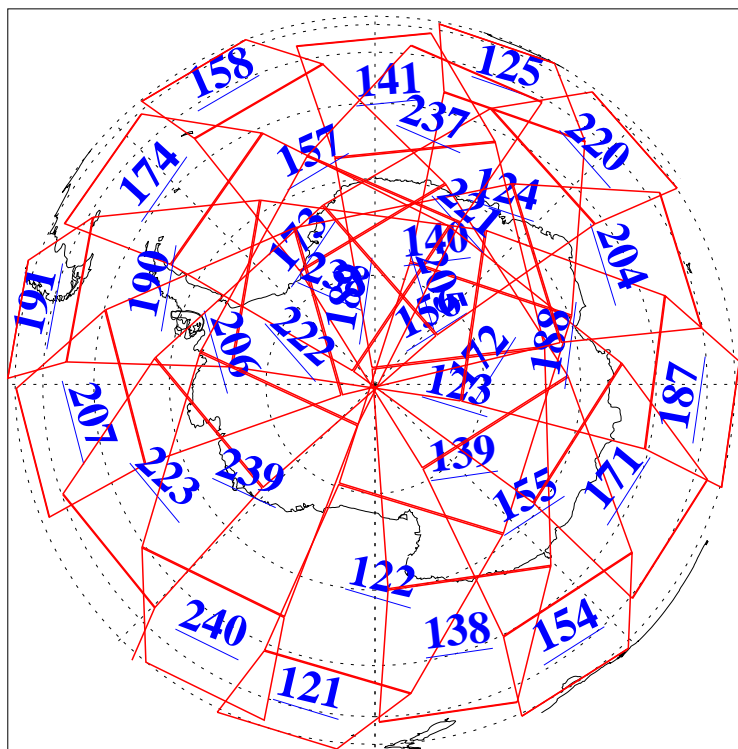

L1B Availability
AMSU Granules: 240
HSB Granules: 0
AIRS Granules: 240

13 Jan 2004
DoY 13
Aqua Day 619
Granules: 1 to 120

Granules: 121 to 240

Legend: AMSU Available, HSB Available, AIRS Available

L1B Availability
AMSU Granules: 240
HSB Granules: 0
AIRS Granules: 240

13 Jan 2004
DoY 13
Aqua Day 619

Ascending Granules

Descending Granules

Legend: AMSU Available, HSB Available, AIRS Available

L1B Availability
 AMSU Granules: 240
 HSB Granules: 0
 AIRS Granules: 240

13 Jan 2004
 DoY 13
 Aqua Day 619

Northern Hemisphere Granules

Southern Hemisphere Granules

Legend: AMSU Available, HSB Available, AIRS Available