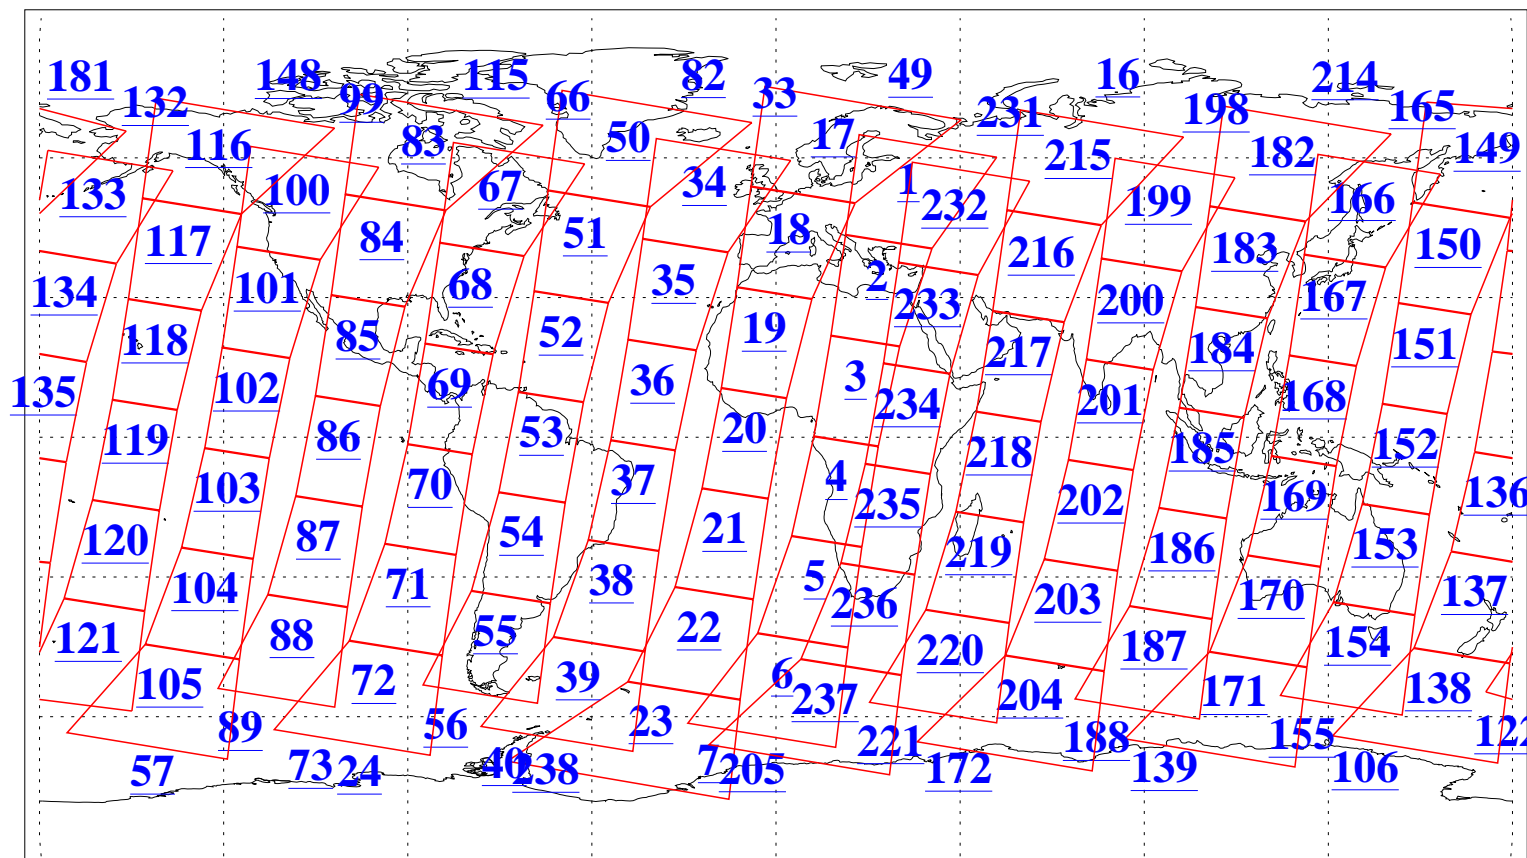

L1B Availability
AMSU Granules: 240
HSB Granules: 0
AIRS Granules: 240

13 Jan 2004
DoY 13
Aqua Day 619
Granules: 1 to 120

Granules: 121 to 240

Legend: AMSU Available, HSB Available, AIRS Available

L1B Availability
AMSU Granules: 240
HSB Granules: 0
AIRS Granules: 240

13 Jan 2004
DoY 13
Aqua Day 619

Ascending Granules

Descending Granules

Legend: AMSU Available, HSB Available, AIRS Available

L1B Availability
 AMSU Granules: 240
 HSB Granules: 0
 AIRS Granules: 240

13 Jan 2004
 DoY 13
 Aqua Day 619

Northern Hemisphere Granules

Southern Hemisphere Granules

Legend: AMSU Available, HSB Available, AIRS Available