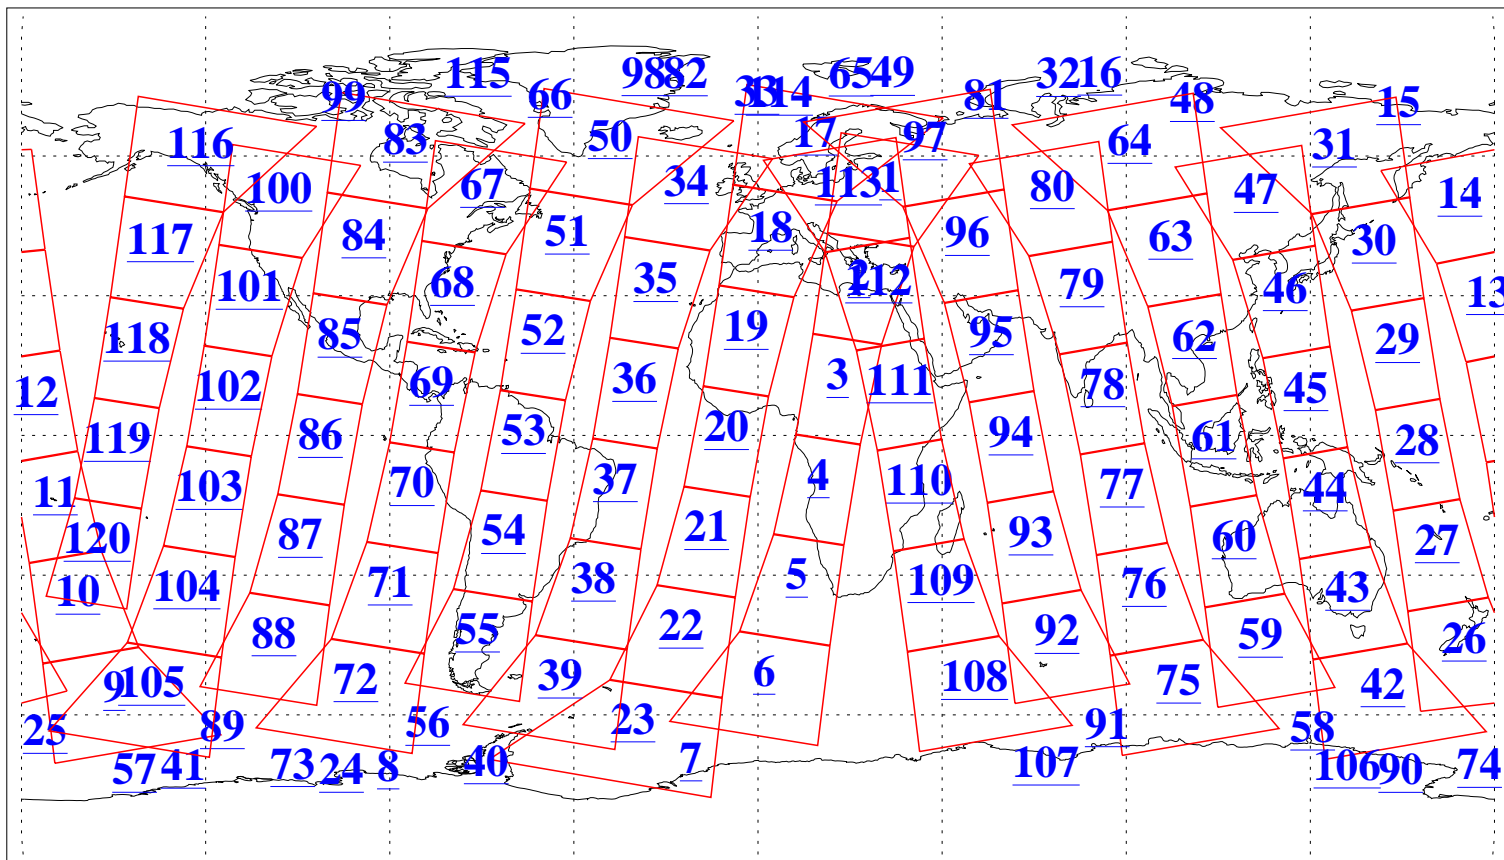

L1B Availability
AMSU Granules: 240
HSB Granules: 0
AIRS Granules: 240

13 Jan 2004
DoY 13
Aqua Day 619
Granules: 1 to 120

Granules: 121 to 240

Legend: AMSU Available, HSB Available, AIRS Available

L1B Availability
AMSU Granules: 240
HSB Granules: 0
AIRS Granules: 240

13 Jan 2004
DoY 13
Aqua Day 619

Ascending Granules

Descending Granules

Legend: AMSU Available, HSB Available, AIRS Available

L1B Availability
 AMSU Granules: 240
 HSB Granules: 0
 AIRS Granules: 240

13 Jan 2004
 DoY 13
 Aqua Day 619

Northern Hemisphere Granules

Southern Hemisphere Granules

Legend: AMSU Available, HSB Available, AIRS Available