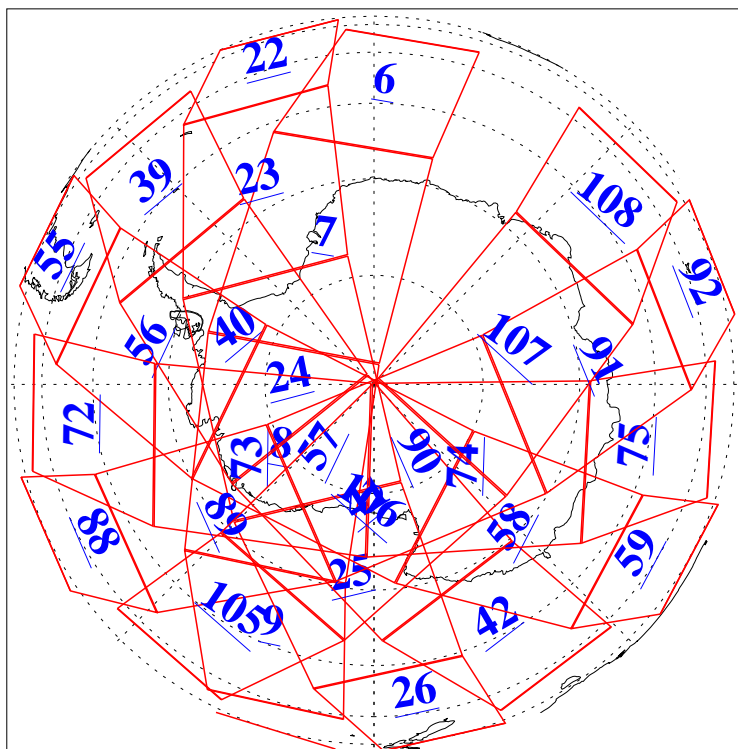

L1B Availability
AMSU Granules: 240
HSB Granules: 0
AIRS Granules: 240

13 Jan 2004
DoY 13
Aqua Day 619
Granules: 1 to 120

Granules: 121 to 240

Legend: AMSU Available, HSB Available, AIRS Available

L1B Availability
AMSU Granules: 240
HSB Granules: 0
AIRS Granules: 240

13 Jan 2004
DoY 13
Aqua Day 619

Ascending Granules

Descending Granules

Legend: AMSU Available, HSB Available, AIRS Available

L1B Availability
 AMSU Granules: 240
 HSB Granules: 0
 AIRS Granules: 240

13 Jan 2004
 DoY 13
 Aqua Day 619

Northern Hemisphere Granules

Southern Hemisphere Granules

Legend: AMSU Available, HSB Available, AIRS Available