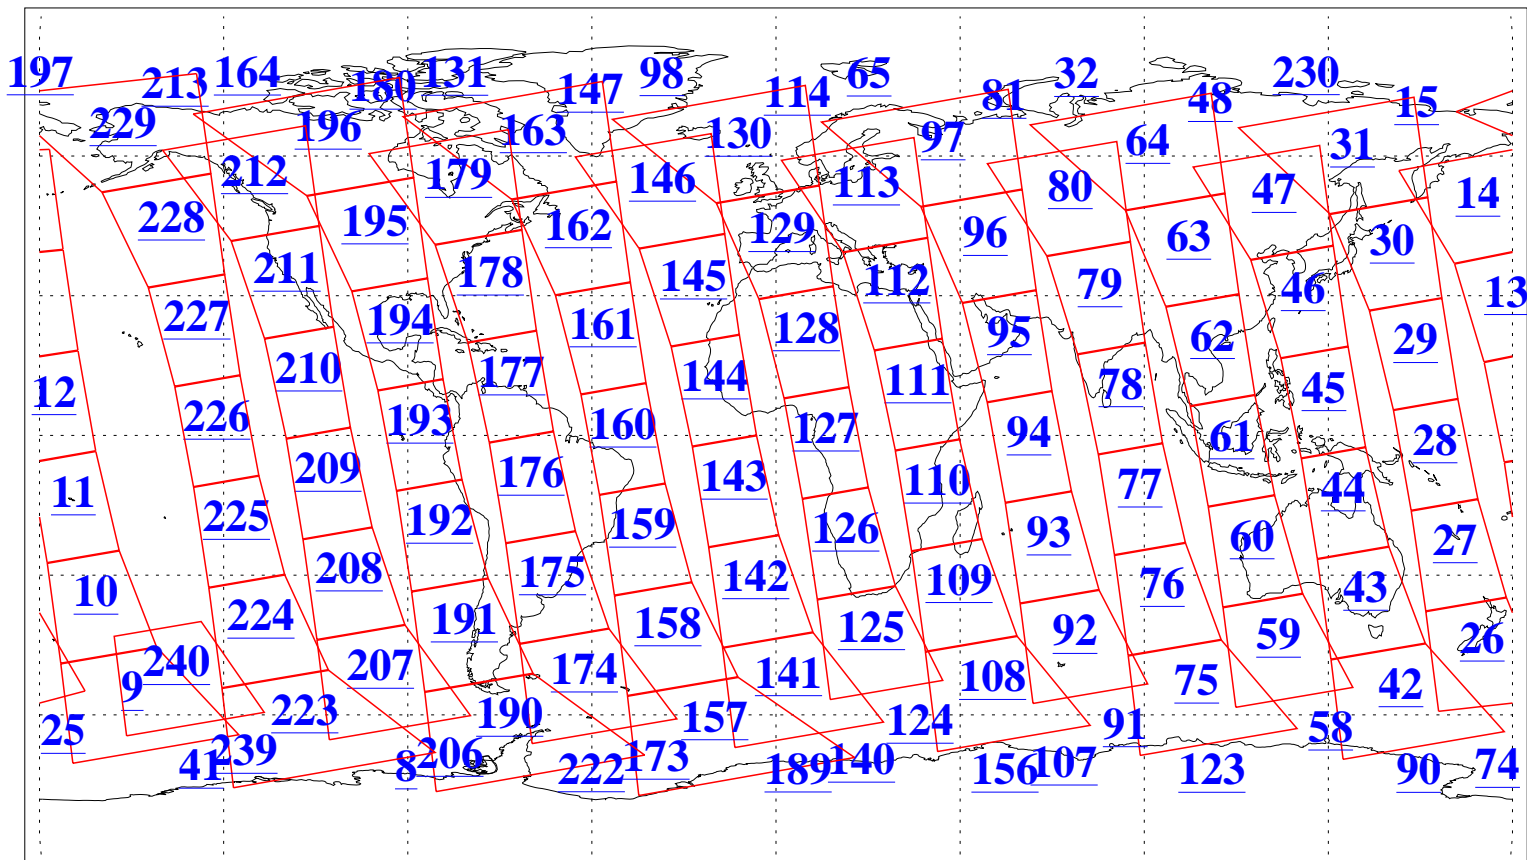

L1B Availability
AMSU Granules: 240
HSB Granules: 0
AIRS Granules: 240

13 Jan 2004
DoY 13
Aqua Day 619
Granules: 1 to 120

Granules: 121 to 240

Legend: AMSU Available, HSB Available, AIRS Available

L1B Availability
AMSU Granules: 240
HSB Granules: 0
AIRS Granules: 240

13 Jan 2004
DoY 13
Aqua Day 619

Ascending Granules

Descending Granules

Legend: AMSU Available, HSB Available, AIRS Available

L1B Availability
 AMSU Granules: 240
 HSB Granules: 0
 AIRS Granules: 240

13 Jan 2004
 DoY 13
 Aqua Day 619

Northern Hemisphere Granules

Southern Hemisphere Granules

Legend: AMSU Available, HSB Available, AIRS Available