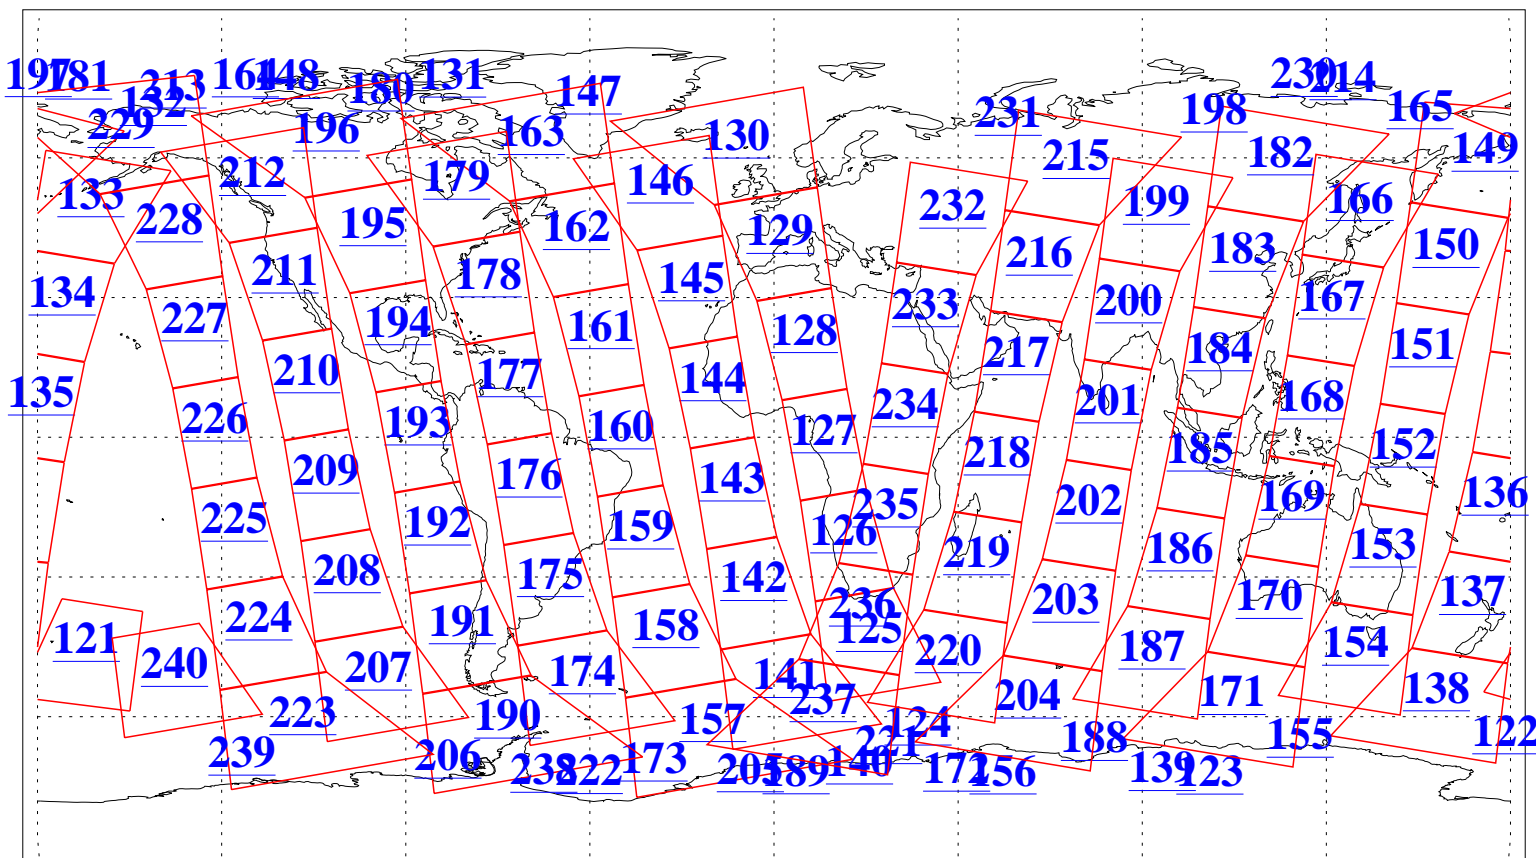

L1B Availability
AMSU Granules: 240
HSB Granules: 0
AIRS Granules: 240

13 Jan 2004
DoY 13
Aqua Day 619
Granules: 1 to 120

Granules: 121 to 240

Legend: AMSU Available, HSB Available, AIRS Available

L1B Availability
AMSU Granules: 240
HSB Granules: 0
AIRS Granules: 240

13 Jan 2004
DoY 13
Aqua Day 619

Ascending Granules

Descending Granules

Legend: AMSU Available, HSB Available, AIRS Available

L1B Availability
 AMSU Granules: 240
 HSB Granules: 0
 AIRS Granules: 240

13 Jan 2004
 DoY 13
 Aqua Day 619

Northern Hemisphere Granules

Southern Hemisphere Granules

Legend: AMSU Available, HSB Available, AIRS Available