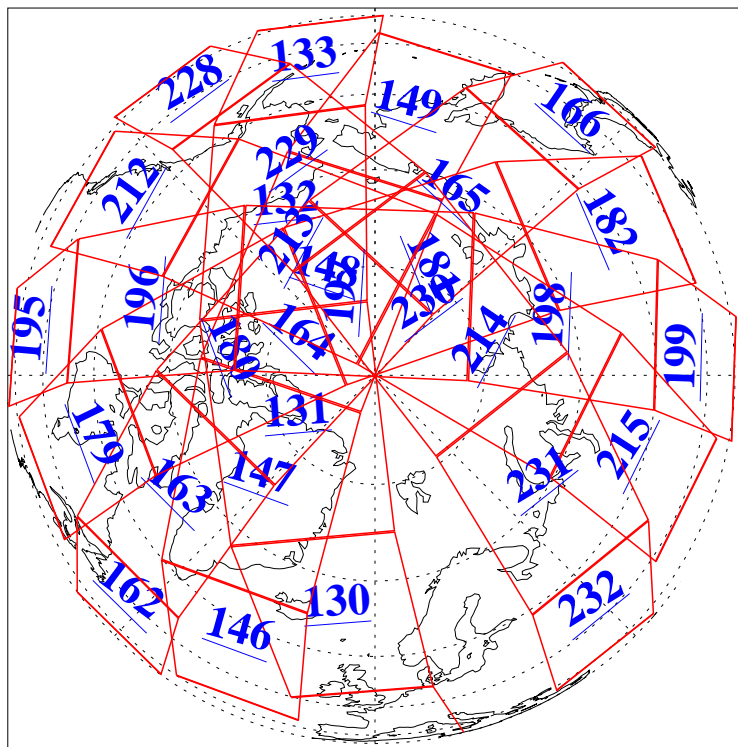

L1B Availability
AMSU Granules: 240
HSB Granules: 0
AIRS Granules: 240

13 Jan 2004
DoY 13
Aqua Day 619
Granules: 1 to 120

Granules: 121 to 240

Legend: AMSU Available, HSB Available, AIRS Available

L1B Availability
AMSU Granules: 240
HSB Granules: 0
AIRS Granules: 240

13 Jan 2004
DoY 13
Aqua Day 619

Ascending Granules

Descending Granules

Legend: AMSU Available, HSB Available, AIRS Available

L1B Availability
 AMSU Granules: 240
 HSB Granules: 0
 AIRS Granules: 240

13 Jan 2004
 DoY 13
 Aqua Day 619

Northern Hemisphere Granules

Southern Hemisphere Granules

Legend: AMSU Available, HSB Available, AIRS Available