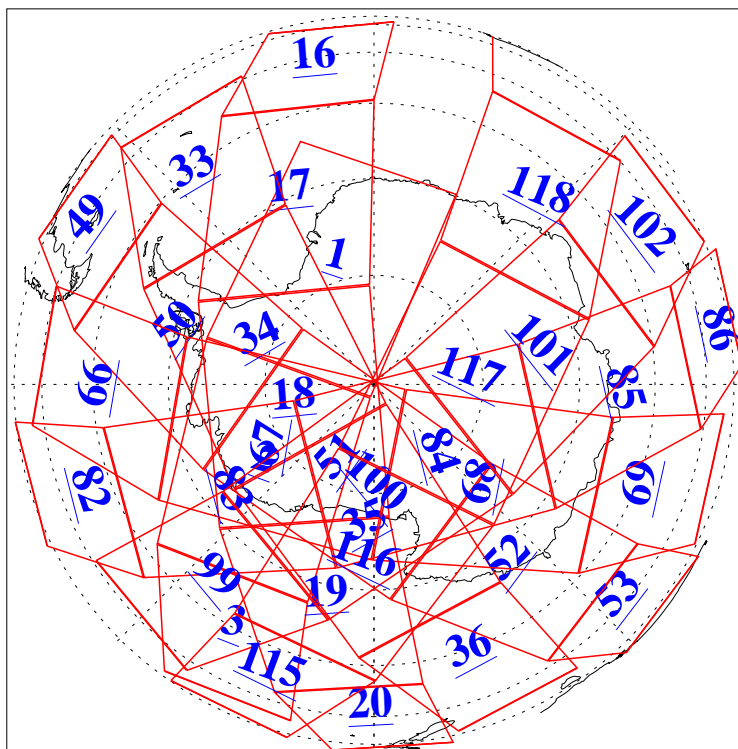

L1B Availability
AMSU Granules: 240
HSB Granules: 0
AIRS Granules: 240

3 Jan 2004
DoY 3
Aqua Day 609
Granules: 1 to 120

Granules: 121 to 240

Legend: AMSU Available, HSB Available, AIRS Available

L1B Availability
AMSU Granules: 240
HSB Granules: 0
AIRS Granules: 240

3 Jan 2004
DoY 3
Aqua Day 609

Ascending Granules

Descending Granules

Legend: AMSU Available, HSB Available, AIRS Available

L1B Availability
 AMSU Granules: 240
 HSB Granules: 0
 AIRS Granules: 240

3 Jan 2004
 DoY 3
 Aqua Day 609

Northern Hemisphere Granules

Southern Hemisphere Granules

Legend: AMSU Available, HSB Available, AIRS Available