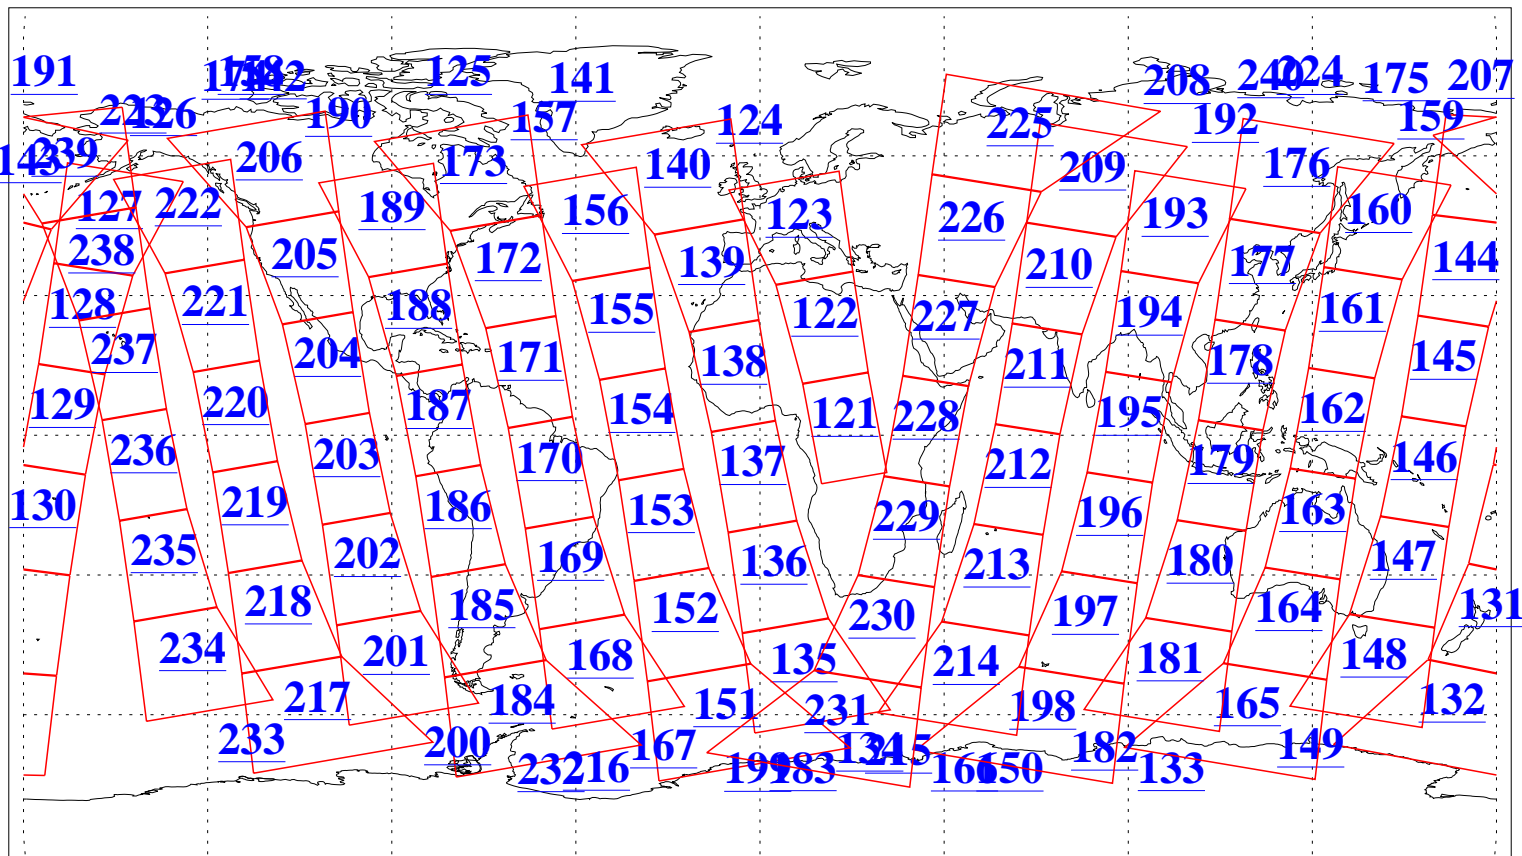

L1B Availability
AMSU Granules: 240
HSB Granules: 0
AIRS Granules: 240

3 Jan 2004
DoY 3
Aqua Day 609
Granules: 1 to 120

Granules: 121 to 240

Legend: AMSU Available, HSB Available, AIRS Available

L1B Availability
AMSU Granules: 240
HSB Granules: 0
AIRS Granules: 240

3 Jan 2004
DoY 3
Aqua Day 609

Ascending Granules

Descending Granules

Legend: AMSU Available, HSB Available, AIRS Available

L1B Availability
 AMSU Granules: 240
 HSB Granules: 0
 AIRS Granules: 240

3 Jan 2004
 DoY 3
 Aqua Day 609

Northern Hemisphere Granules

Southern Hemisphere Granules

Legend: AMSU Available, HSB Available, AIRS Available