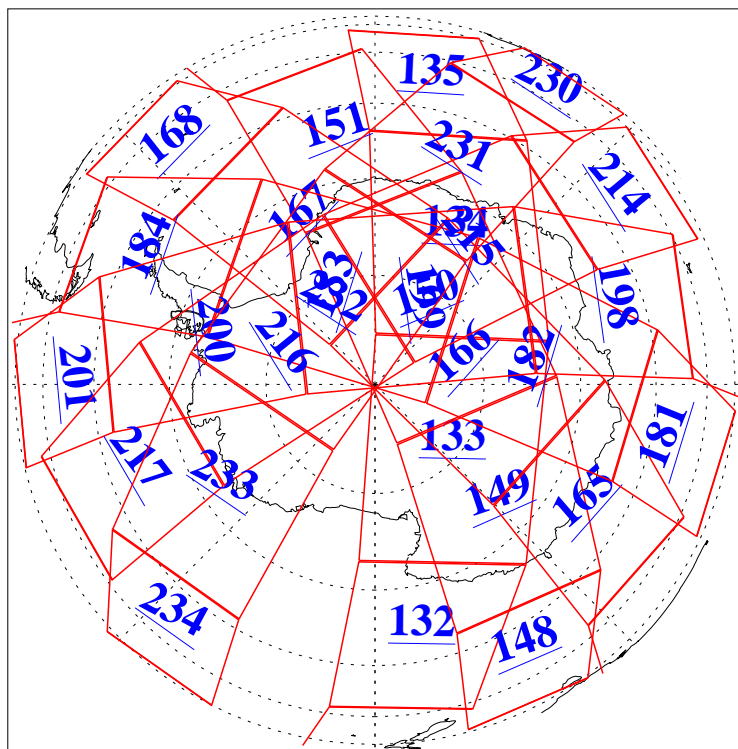

3 Jan 2004
DoY 3
Aqua Day 609

Ascending Granules

Descending Granules

Legend: AMSU Available, HSB Available, AIRS Available

L1B Availability
 AMSU Granules: 240
 HSB Granules: 0
 AIRS Granules: 240

3 Jan 2004
 DoY 3
 Aqua Day 609

Northern Hemisphere Granules

Southern Hemisphere Granules

Legend: AMSU Available, HSB Available, AIRS Available