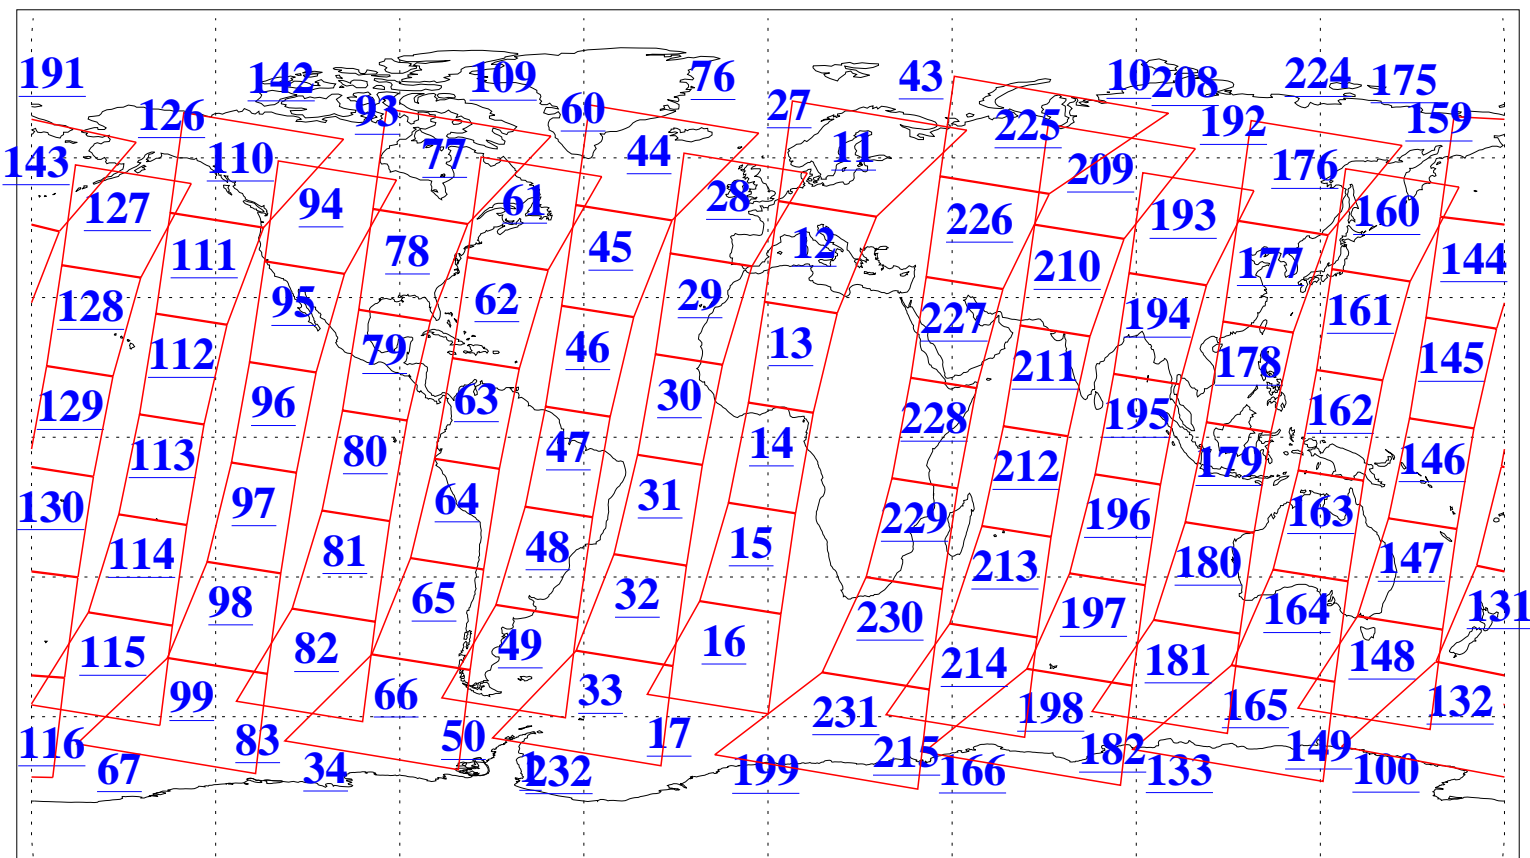

L1B Availability
AMSU Granules: 240
HSB Granules: 0
AIRS Granules: 240

3 Jan 2004
DoY 3
Aqua Day 609
Granules: 1 to 120

Granules: 121 to 240

Legend: AMSU Available, HSB Available, AIRS Available

L1B Availability
AMSU Granules: 240
HSB Granules: 0
AIRS Granules: 240

3 Jan 2004
DoY 3
Aqua Day 609

Ascending Granules

Descending Granules

Legend: AMSU Available, HSB Available, AIRS Available

L1B Availability
 AMSU Granules: 240
 HSB Granules: 0
 AIRS Granules: 240

3 Jan 2004
 DoY 3
 Aqua Day 609

Northern Hemisphere Granules

Southern Hemisphere Granules

Legend: AMSU Available, HSB Available, AIRS Available