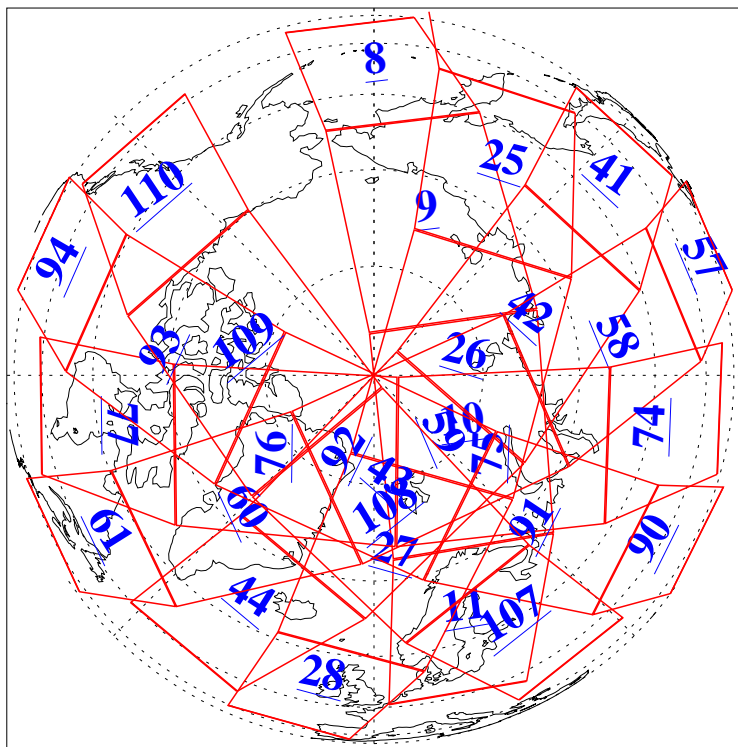

L1B Availability
AMSU Granules: 240
HSB Granules: 0
AIRS Granules: 240

3 Jan 2004
DoY 3
Aqua Day 609
Granules: 1 to 120

Granules: 121 to 240

Legend: AMSU Available, HSB Available, AIRS Available

L1B Availability
AMSU Granules: 240
HSB Granules: 0
AIRS Granules: 240

3 Jan 2004
DoY 3
Aqua Day 609

Ascending Granules

Descending Granules

Legend: AMSU Available, HSB Available, AIRS Available

L1B Availability
 AMSU Granules: 240
 HSB Granules: 0
 AIRS Granules: 240

3 Jan 2004
 DoY 3
 Aqua Day 609

Northern Hemisphere Granules

Southern Hemisphere Granules

Legend: AMSU Available, HSB Available, AIRS Available