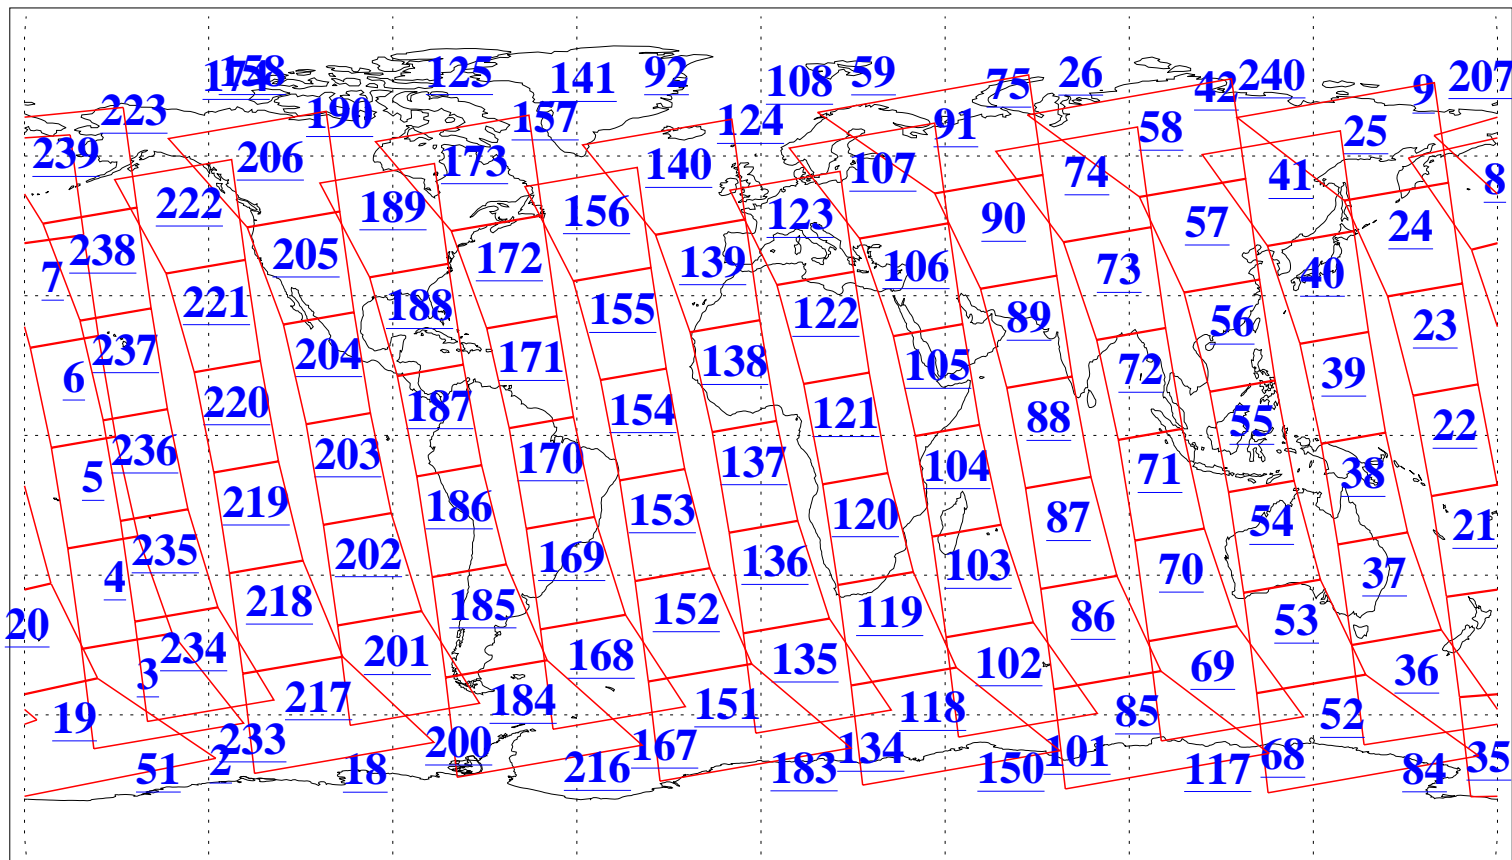

L1B Availability
AMSU Granules: 240
HSB Granules: 0
AIRS Granules: 240

3 Jan 2004
DoY 3
Aqua Day 609
Granules: 1 to 120

Granules: 121 to 240

Legend: AMSU Available, HSB Available, AIRS Available

L1B Availability
AMSU Granules: 240
HSB Granules: 0
AIRS Granules: 240

3 Jan 2004
DoY 3
Aqua Day 609

Ascending Granules

Descending Granules

Legend: AMSU Available, HSB Available, AIRS Available

L1B Availability
 AMSU Granules: 240
 HSB Granules: 0
 AIRS Granules: 240

3 Jan 2004
 DoY 3
 Aqua Day 609

Northern Hemisphere Granules

Southern Hemisphere Granules

Legend: AMSU Available, HSB Available, AIRS Available