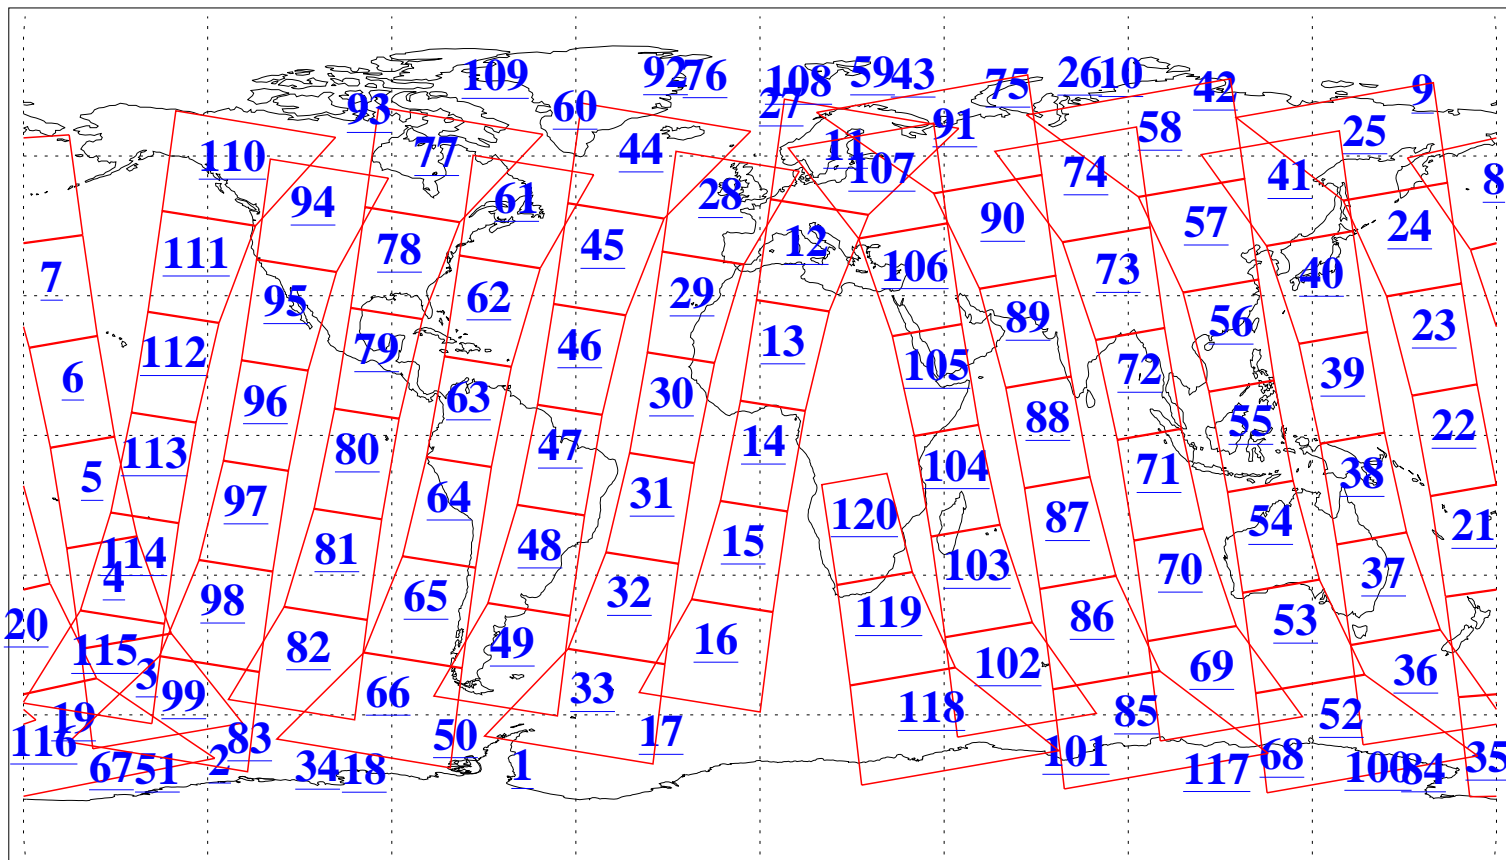

L1B Availability
AMSU Granules: 240
HSB Granules: 0
AIRS Granules: 240

3 Jan 2004
DoY 3
Aqua Day 609
Granules: 1 to 120

Granules: 121 to 240

Legend: AMSU Available, HSB Available, AIRS Available

L1B Availability
AMSU Granules: 240
HSB Granules: 0
AIRS Granules: 240

3 Jan 2004
DoY 3
Aqua Day 609

Ascending Granules

Descending Granules

Legend: AMSU Available, HSB Available, AIRS Available

L1B Availability
 AMSU Granules: 240
 HSB Granules: 0
 AIRS Granules: 240

3 Jan 2004
 DoY 3
 Aqua Day 609

Northern Hemisphere Granules

Southern Hemisphere Granules

Legend: AMSU Available, HSB Available, AIRS Available