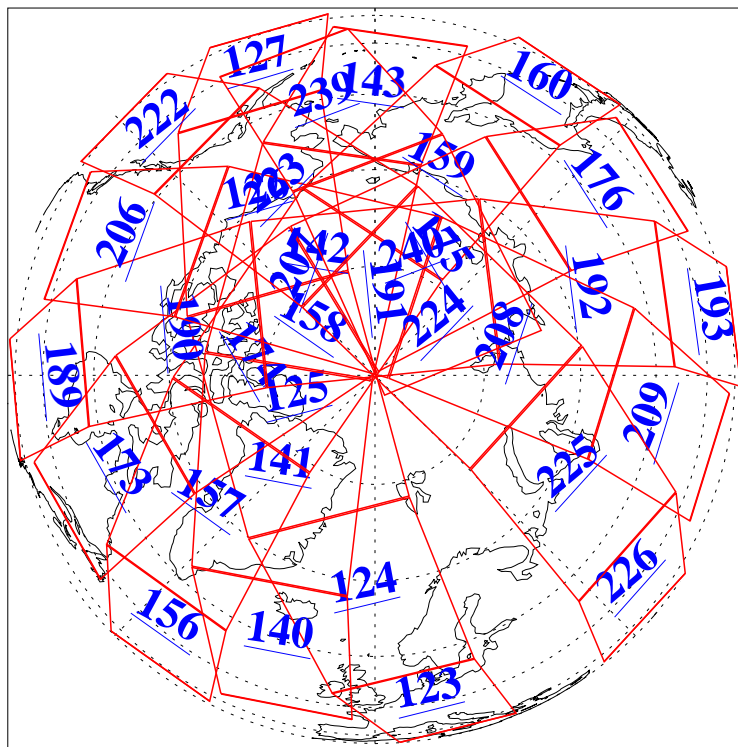

L1B Availability
AMSU Granules: 240
HSB Granules: 0
AIRS Granules: 240

3 Jan 2004
DoY 3
Aqua Day 609
Granules: 1 to 120

Granules: 121 to 240

Legend: AMSU Available, HSB Available, AIRS Available

L1B Availability
AMSU Granules: 240
HSB Granules: 0
AIRS Granules: 240

3 Jan 2004
DoY 3
Aqua Day 609

Ascending Granules

Descending Granules

Legend: AMSU Available, HSB Available, AIRS Available

L1B Availability
 AMSU Granules: 240
 HSB Granules: 0
 AIRS Granules: 240

3 Jan 2004
 DoY 3
 Aqua Day 609

Northern Hemisphere Granules

Southern Hemisphere Granules

Legend: AMSU Available, HSB Available, AIRS Available