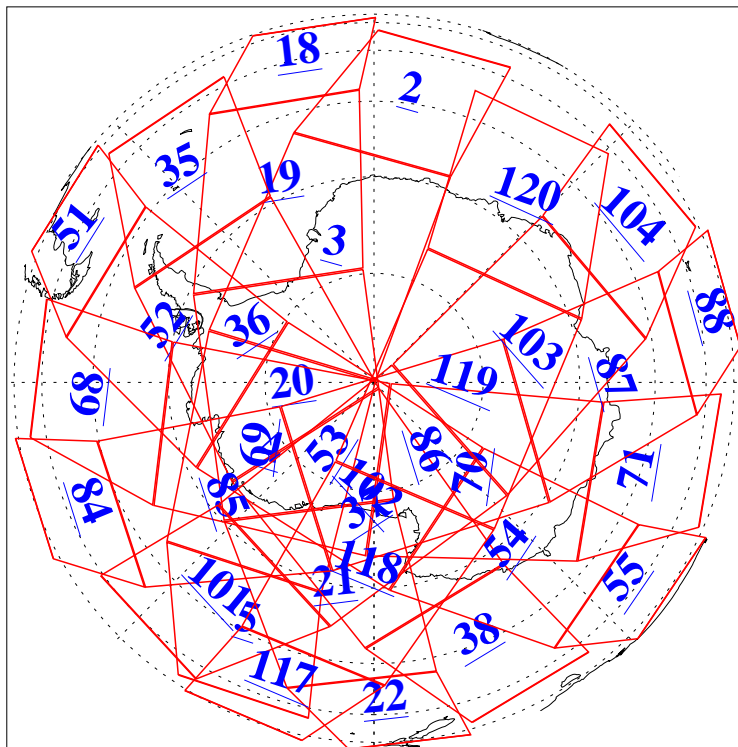

L1B Availability  
AMSU Granules: 240  
HSB Granules: 0  
AIRS Granules: 240

1 Jan 2004  
DoY 1  
Aqua Day 607  
Granules: 1 to 120

Granules: 121 to 240

Legend: AMSU Available, HSB Available, AIRS Available

L1B Availability  
AMSU Granules: 240  
HSB Granules: 0  
AIRS Granules: 240

1 Jan 2004  
DoY 1  
Aqua Day 607

Ascending Granules

Descending Granules

Legend: AMSU Available, HSB Available, AIRS Available

L1B Availability  
 AMSU Granules: 240  
 HSB Granules: 0  
 AIRS Granules: 240

1 Jan 2004  
 DoY 1  
 Aqua Day 607

Northern Hemisphere Granules

Southern Hemisphere Granules

Legend: AMSU Available, HSB Available, AIRS Available