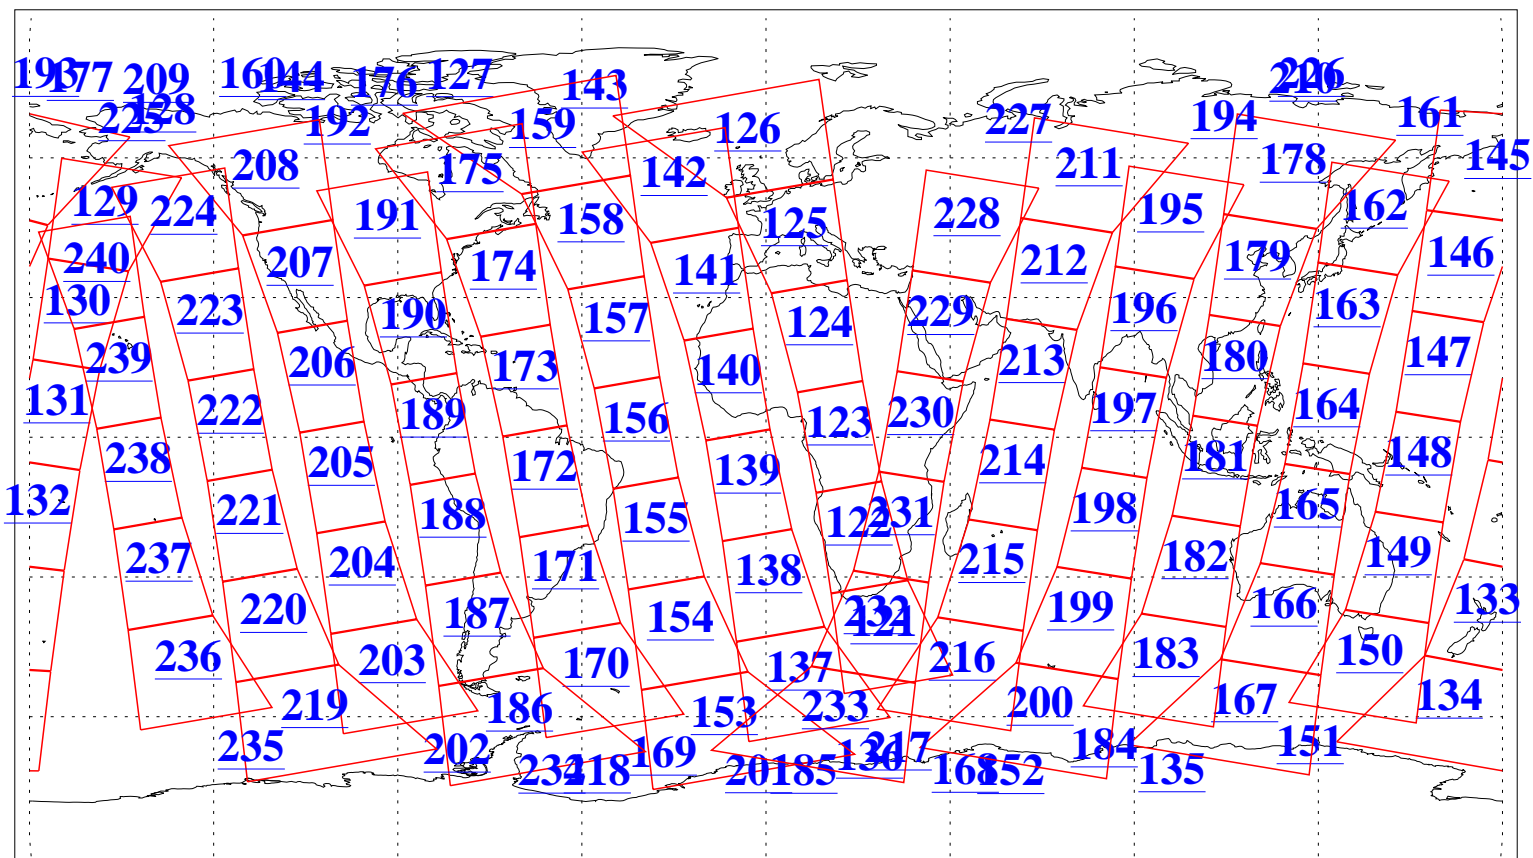

L1B Availability  
AMSU Granules: 240  
HSB Granules: 0  
AIRS Granules: 240

1 Jan 2004  
DoY 1  
Aqua Day 607  
Granules: 1 to 120

Granules: 121 to 240

Legend: AMSU Available, HSB Available, AIRS Available

L1B Availability  
AMSU Granules: 240  
HSB Granules: 0  
AIRS Granules: 240

1 Jan 2004  
DoY 1  
Aqua Day 607

Ascending Granules

Descending Granules

Legend: AMSU Available, HSB Available, AIRS Available

L1B Availability  
 AMSU Granules: 240  
 HSB Granules: 0  
 AIRS Granules: 240

1 Jan 2004  
 DoY 1  
 Aqua Day 607

Northern Hemisphere Granules

Southern Hemisphere Granules

Legend: AMSU Available, HSB Available, AIRS Available