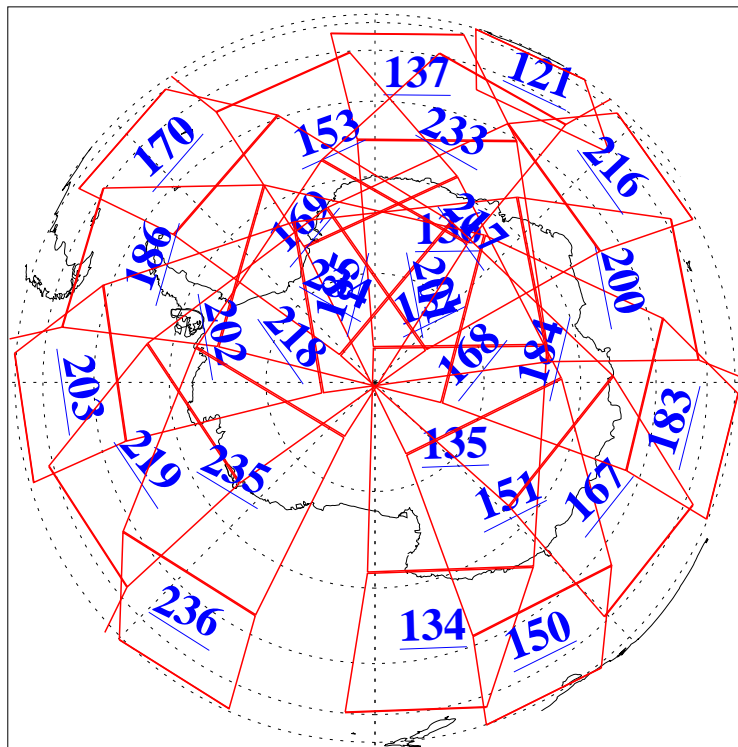

L1B Availability  
AMSU Granules: 240  
HSB Granules: 0  
AIRS Granules: 240

1 Jan 2004  
DoY 1  
Aqua Day 607  
Granules: 1 to 120

Granules: 121 to 240

Legend: AMSU Available, HSB Available, AIRS Available

L1B Availability  
AMSU Granules: 240  
HSB Granules: 0  
AIRS Granules: 240

1 Jan 2004  
DoY 1  
Aqua Day 607

Ascending Granules

Descending Granules

Legend: AMSU Available, HSB Available, AIRS Available

L1B Availability  
 AMSU Granules: 240  
 HSB Granules: 0  
 AIRS Granules: 240

1 Jan 2004  
 DoY 1  
 Aqua Day 607

Northern Hemisphere Granules

Southern Hemisphere Granules

Legend: AMSU Available, HSB Available, AIRS Available