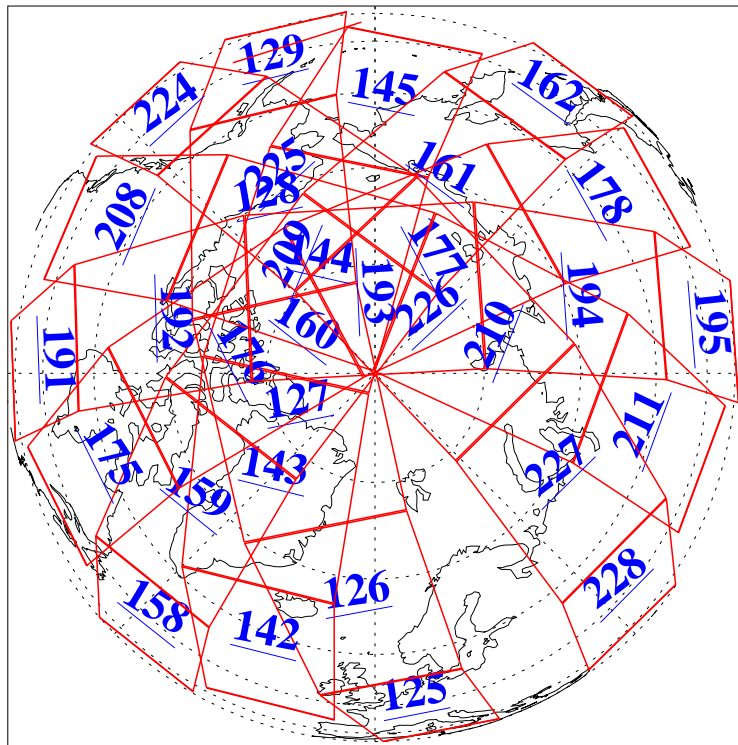

L1B Availability  
AMSU Granules: 240  
HSB Granules: 0  
AIRS Granules: 240

1 Jan 2004  
DoY 1  
Aqua Day 607  
Granules: 1 to 120

Granules: 121 to 240

Legend: AMSU Available, HSB Available, AIRS Available

L1B Availability  
AMSU Granules: 240  
HSB Granules: 0  
AIRS Granules: 240

1 Jan 2004  
DoY 1  
Aqua Day 607

Ascending Granules

Descending Granules

Legend: AMSU Available, HSB Available, AIRS Available

L1B Availability  
 AMSU Granules: 240  
 HSB Granules: 0  
 AIRS Granules: 240

1 Jan 2004  
 DoY 1  
 Aqua Day 607

Northern Hemisphere Granules

Southern Hemisphere Granules

Legend: AMSU Available, HSB Available, AIRS Available