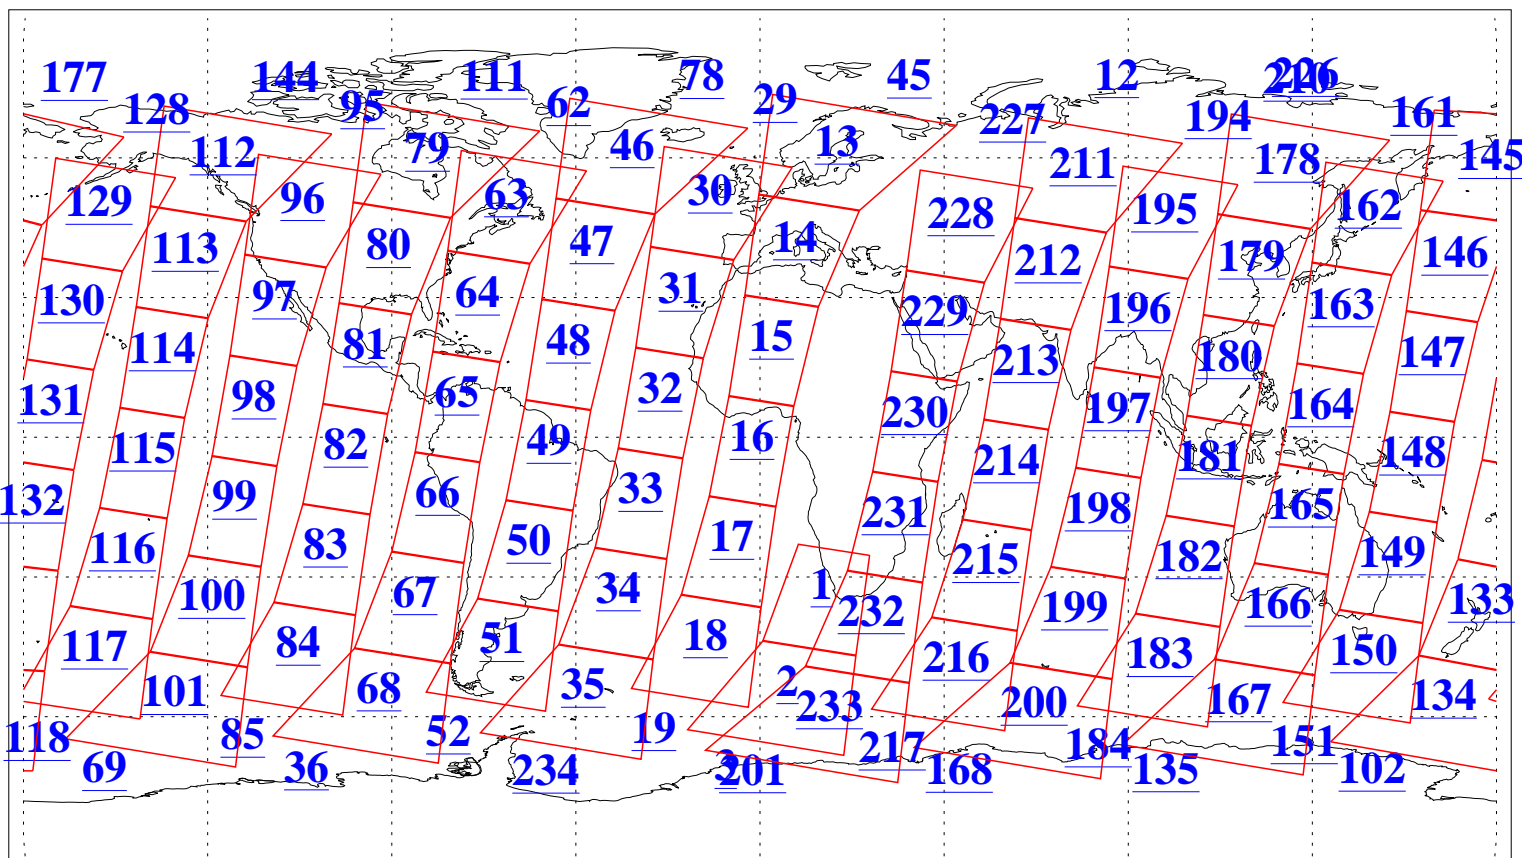

L1B Availability  
AMSU Granules: 240  
HSB Granules: 0  
AIRS Granules: 240

1 Jan 2004  
DoY 1  
Aqua Day 607  
Granules: 1 to 120

Granules: 121 to 240

Legend: AMSU Available, HSB Available, AIRS Available

L1B Availability  
AMSU Granules: 240  
HSB Granules: 0  
AIRS Granules: 240

1 Jan 2004  
DoY 1  
Aqua Day 607

Ascending Granules

Descending Granules

Legend: AMSU Available, HSB Available, AIRS Available

L1B Availability  
 AMSU Granules: 240  
 HSB Granules: 0  
 AIRS Granules: 240

1 Jan 2004  
 DoY 1  
 Aqua Day 607

Northern Hemisphere Granules

Southern Hemisphere Granules

Legend: AMSU Available, HSB Available, AIRS Available