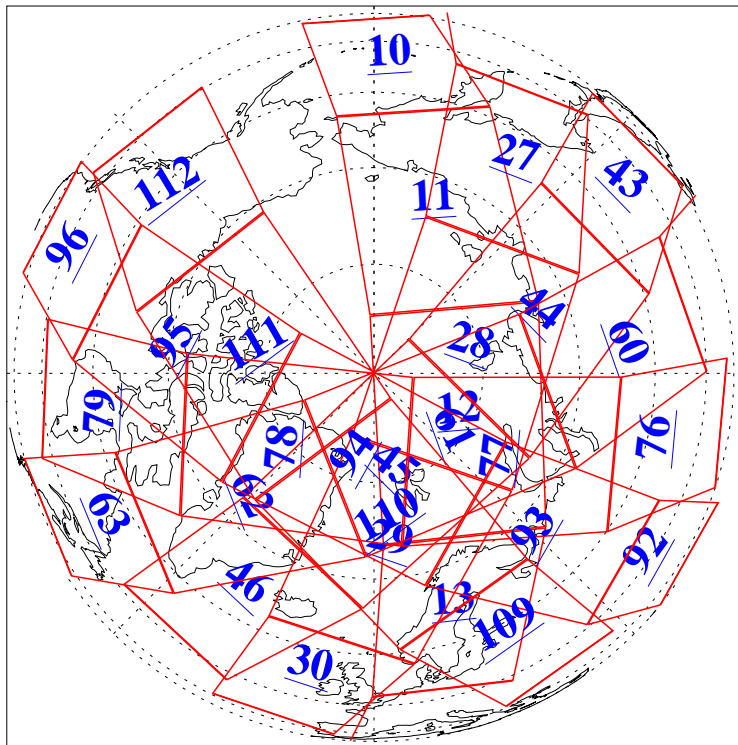

L1B Availability  
AMSU Granules: 240  
HSB Granules: 0  
AIRS Granules: 240

1 Jan 2004  
DoY 1  
Aqua Day 607  
Granules: 1 to 120

Granules: 121 to 240

Legend: AMSU Available, HSB Available, AIRS Available

L1B Availability  
AMSU Granules: 240  
HSB Granules: 0  
AIRS Granules: 240

1 Jan 2004  
DoY 1  
Aqua Day 607

Ascending Granules

Descending Granules

Legend: AMSU Available, HSB Available, AIRS Available

L1B Availability  
 AMSU Granules: 240  
 HSB Granules: 0  
 AIRS Granules: 240

1 Jan 2004  
 DoY 1  
 Aqua Day 607

Northern Hemisphere Granules

Southern Hemisphere Granules

Legend: AMSU Available, HSB Available, AIRS Available