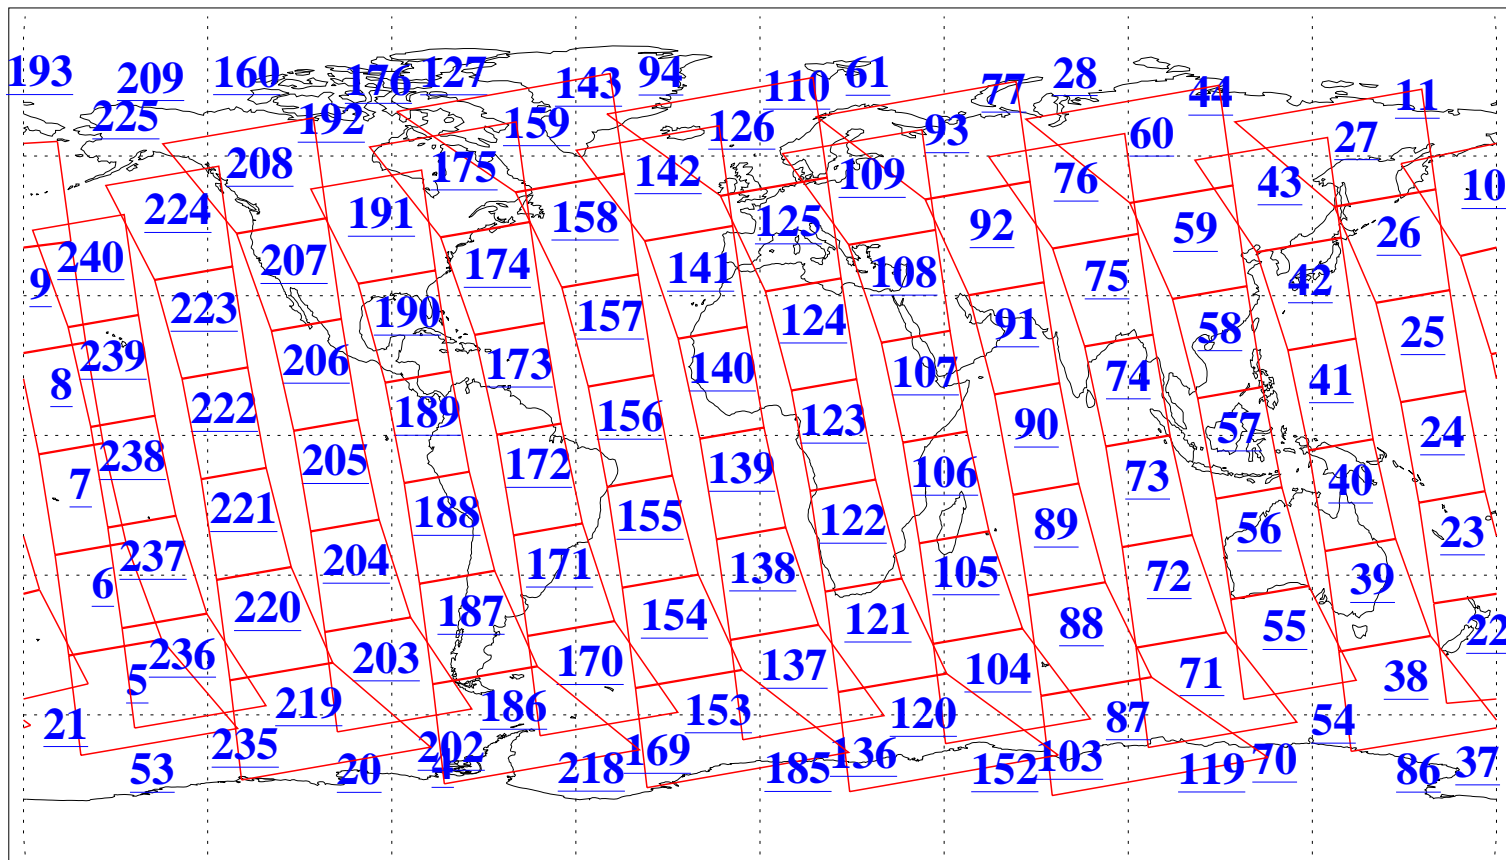

L1B Availability  
AMSU Granules: 240  
HSB Granules: 0  
AIRS Granules: 240

1 Jan 2004  
DoY 1  
Aqua Day 607  
Granules: 1 to 120

Granules: 121 to 240

Legend: AMSU Available, HSB Available, AIRS Available

L1B Availability  
AMSU Granules: 240  
HSB Granules: 0  
AIRS Granules: 240

1 Jan 2004  
DoY 1  
Aqua Day 607

Ascending Granules

Descending Granules

Legend: AMSU Available, HSB Available, AIRS Available

L1B Availability  
 AMSU Granules: 240  
 HSB Granules: 0  
 AIRS Granules: 240

1 Jan 2004  
 DoY 1  
 Aqua Day 607

Northern Hemisphere Granules

Southern Hemisphere Granules

Legend: AMSU Available, HSB Available, AIRS Available