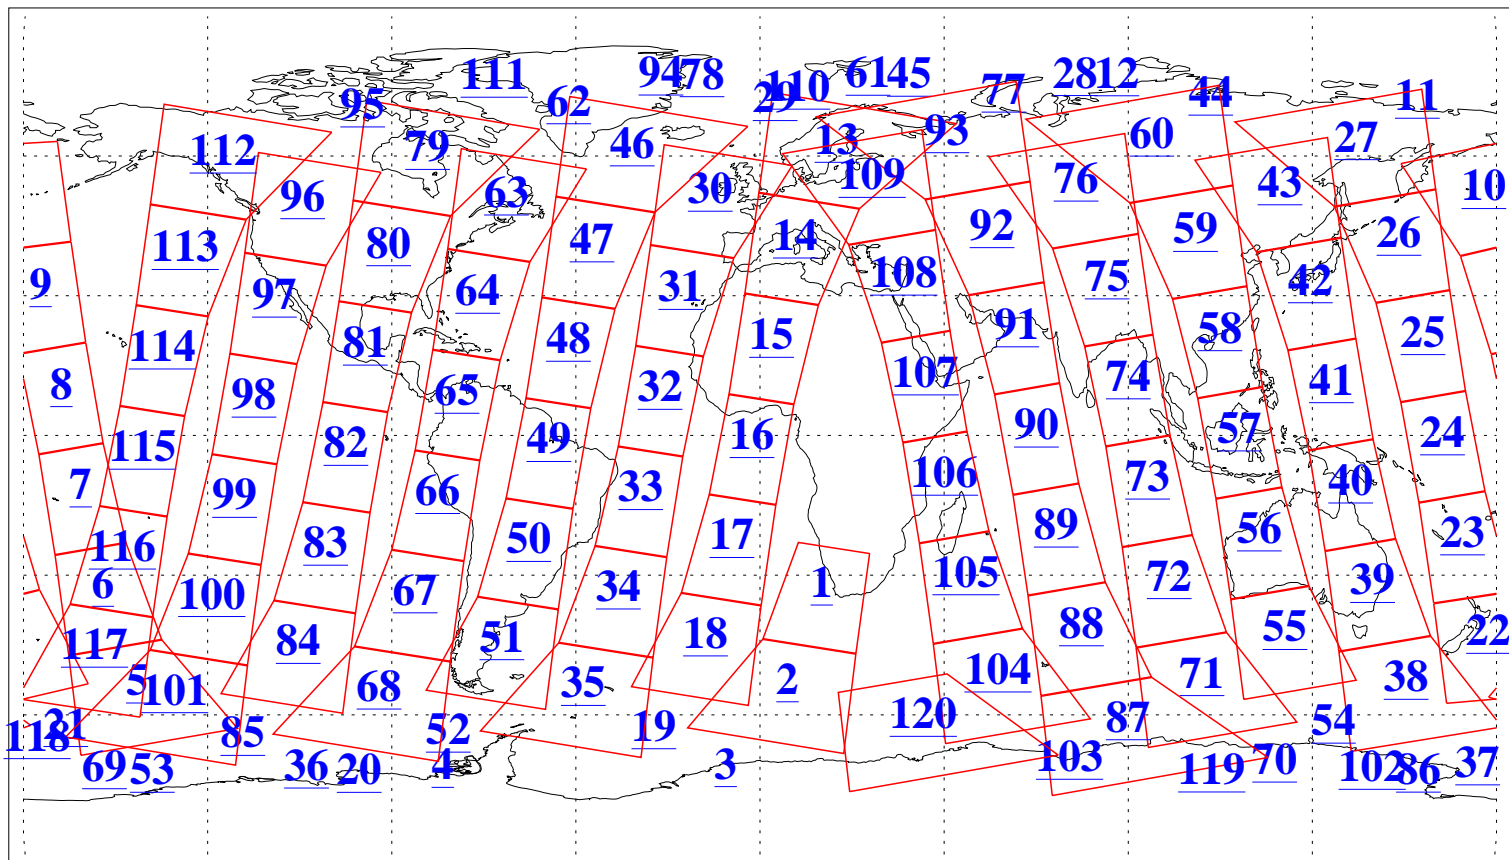

L1B Availability  
AMSU Granules: 240  
HSB Granules: 0  
AIRS Granules: 240

1 Jan 2004  
DoY 1  
Aqua Day 607  
Granules: 1 to 120

Granules: 121 to 240

Legend: AMSU Available, HSB Available, AIRS Available

L1B Availability  
AMSU Granules: 240  
HSB Granules: 0  
AIRS Granules: 240

1 Jan 2004  
DoY 1  
Aqua Day 607

Ascending Granules

Descending Granules

Legend: AMSU Available, HSB Available, AIRS Available

L1B Availability  
 AMSU Granules: 240  
 HSB Granules: 0  
 AIRS Granules: 240

1 Jan 2004  
 DoY 1  
 Aqua Day 607

Northern Hemisphere Granules

Southern Hemisphere Granules

Legend: AMSU Available, HSB Available, AIRS Available