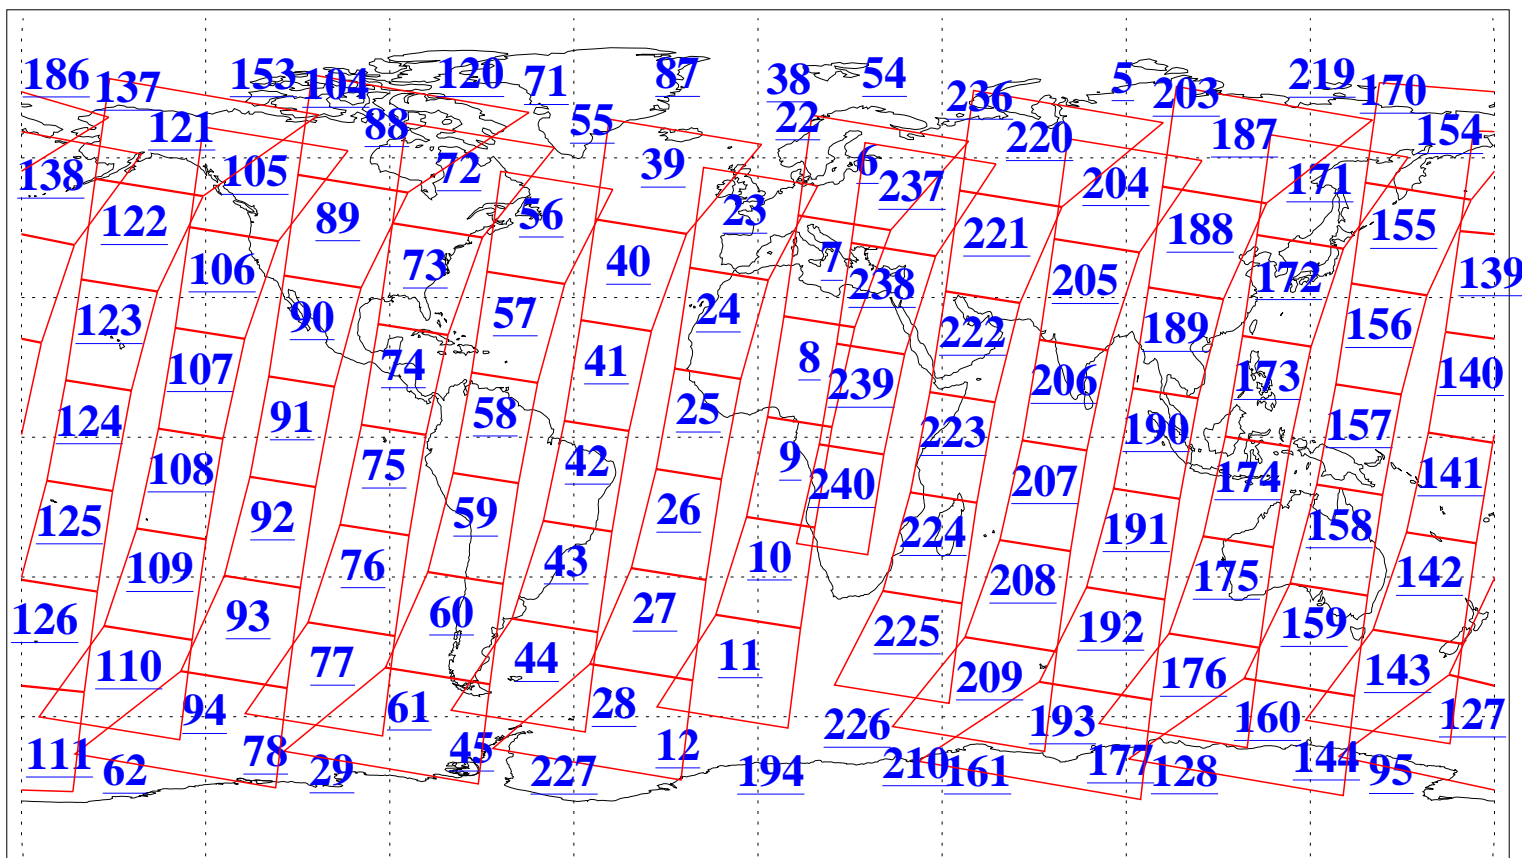

L1B Availability
AMSU Granules: 240
HSB Granules: 0
AIRS Granules: 240

31 Dec 2003
DoY 365
Aqua Day 606
Granules: 1 to 120

Granules: 121 to 240

Legend: AMSU Available, HSB Available, AIRS Available

L1B Availability
AMSU Granules: 240
HSB Granules: 0
AIRS Granules: 240

31 Dec 2003
DoY 365
Aqua Day 606

Ascending Granules

Descending Granules

Legend: AMSU Available, HSB Available, AIRS Available

L1B Availability
 AMSU Granules: 240
 HSB Granules: 0
 AIRS Granules: 240

31 Dec 2003
 DoY 365
 Aqua Day 606

Northern Hemisphere Granules

Southern Hemisphere Granules

Legend: AMSU Available, HSB Available, AIRS Available