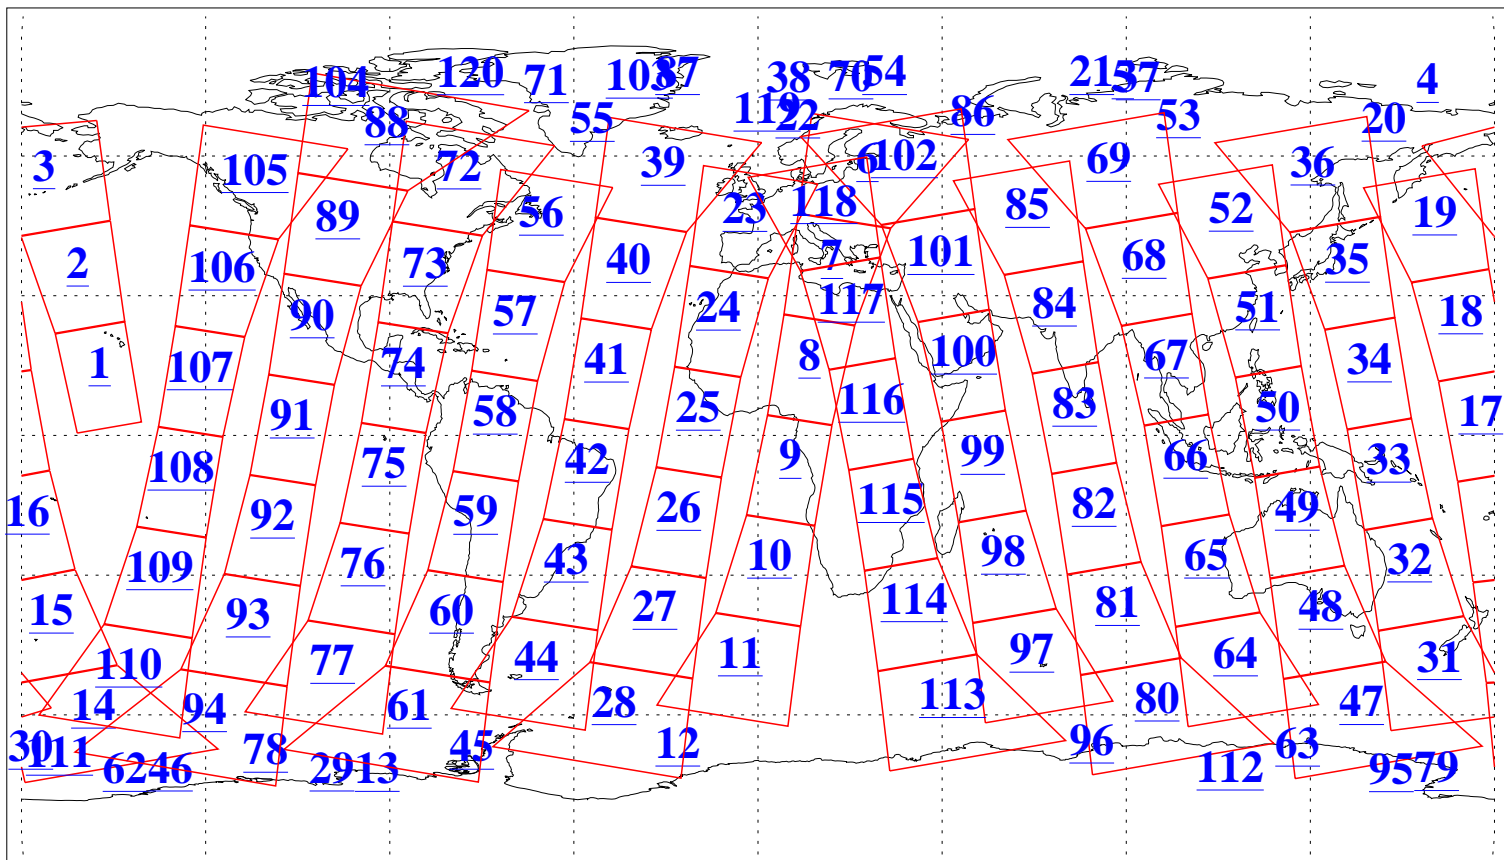

L1B Availability
AMSU Granules: 240
HSB Granules: 0
AIRS Granules: 240

31 Dec 2003
DoY 365
Aqua Day 606
Granules: 1 to 120

Granules: 121 to 240

Legend: AMSU Available, HSB Available, AIRS Available

L1B Availability
AMSU Granules: 240
HSB Granules: 0
AIRS Granules: 240

31 Dec 2003
DoY 365
Aqua Day 606

Ascending Granules

Descending Granules

Legend: AMSU Available, HSB Available, AIRS Available

L1B Availability
 AMSU Granules: 240
 HSB Granules: 0
 AIRS Granules: 240

31 Dec 2003
 DoY 365
 Aqua Day 606

Northern Hemisphere Granules

Southern Hemisphere Granules

Legend: AMSU Available, HSB Available, AIRS Available