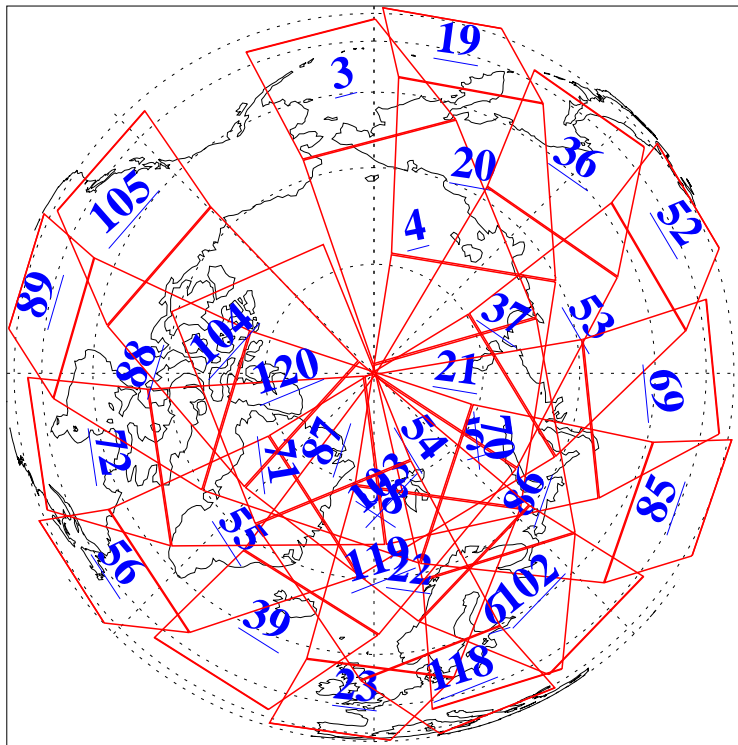

L1B Availability
AMSU Granules: 240
HSB Granules: 0
AIRS Granules: 240

31 Dec 2003
DoY 365
Aqua Day 606
Granules: 1 to 120

Granules: 121 to 240

Legend: AMSU Available, HSB Available, AIRS Available

L1B Availability
AMSU Granules: 240
HSB Granules: 0
AIRS Granules: 240

31 Dec 2003
DoY 365
Aqua Day 606

Ascending Granules

Descending Granules

Legend: AMSU Available, HSB Available, AIRS Available

L1B Availability
 AMSU Granules: 240
 HSB Granules: 0
 AIRS Granules: 240

31 Dec 2003
 DoY 365
 Aqua Day 606

Northern Hemisphere Granules

Southern Hemisphere Granules

Legend: AMSU Available, HSB Available, AIRS Available