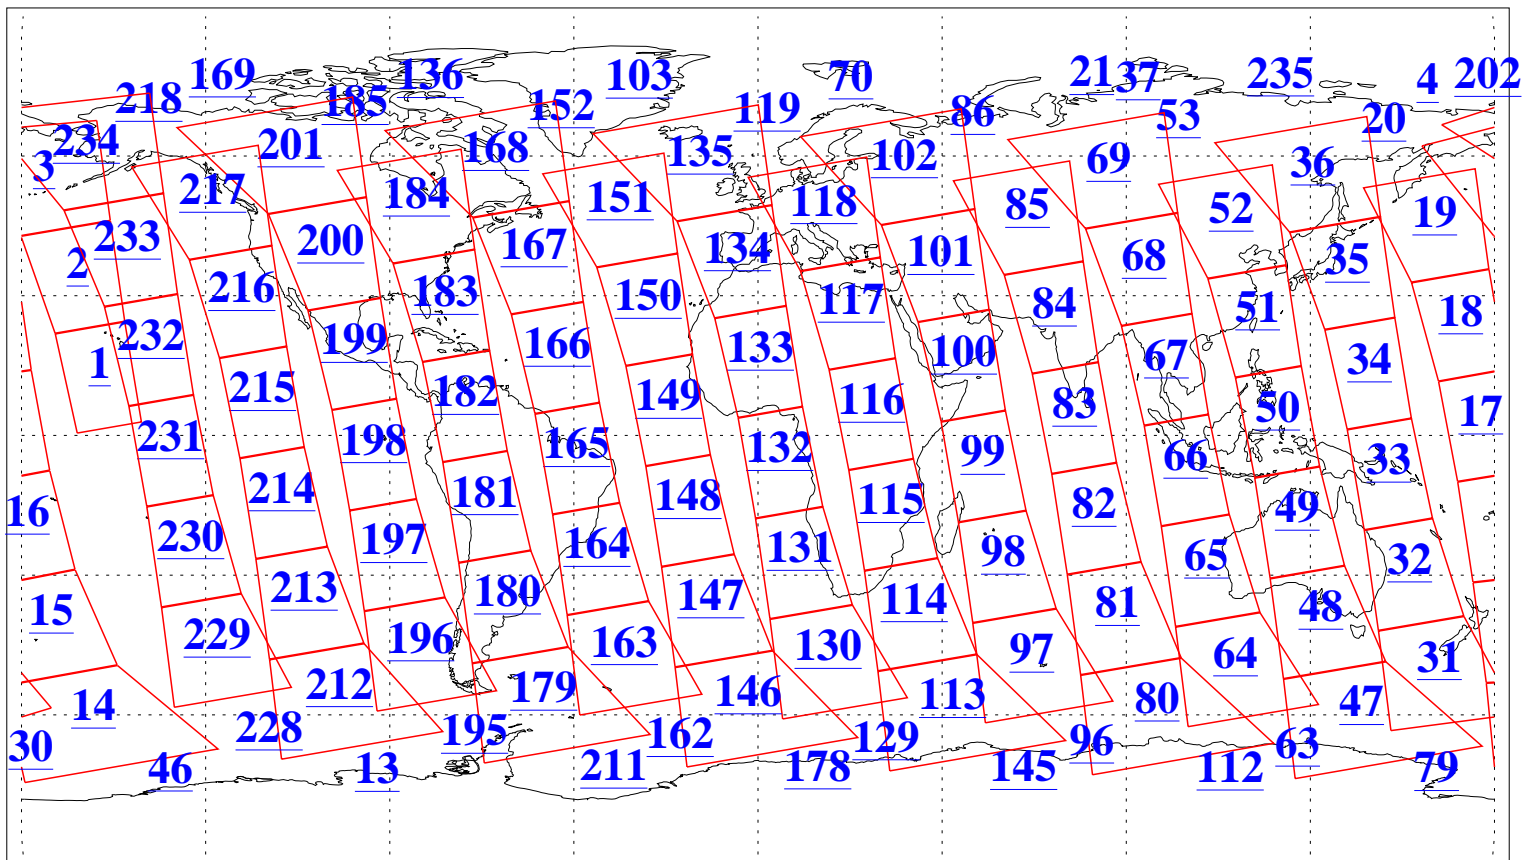

L1B Availability
AMSU Granules: 240
HSB Granules: 0
AIRS Granules: 240

31 Dec 2003
DoY 365
Aqua Day 606
Granules: 1 to 120

Granules: 121 to 240

Legend: AMSU Available, HSB Available, AIRS Available

L1B Availability
AMSU Granules: 240
HSB Granules: 0
AIRS Granules: 240

31 Dec 2003
DoY 365
Aqua Day 606

Ascending Granules

Descending Granules

Legend: AMSU Available, HSB Available, AIRS Available

L1B Availability
 AMSU Granules: 240
 HSB Granules: 0
 AIRS Granules: 240

31 Dec 2003
 DoY 365
 Aqua Day 606

Northern Hemisphere Granules

Southern Hemisphere Granules

Legend: AMSU Available, HSB Available, AIRS Available