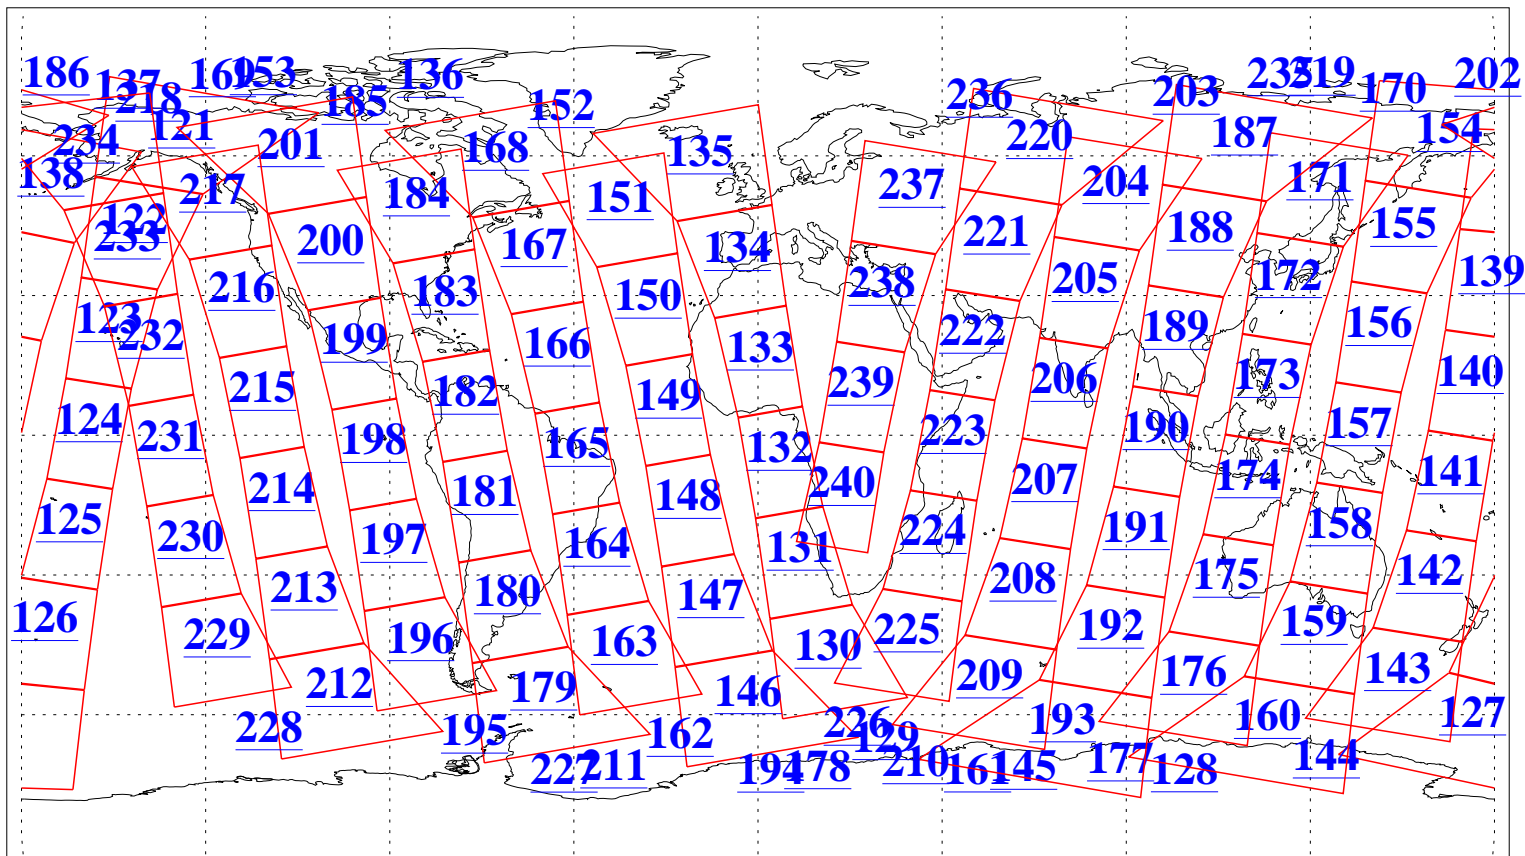

L1B Availability
AMSU Granules: 240
HSB Granules: 0
AIRS Granules: 240

31 Dec 2003
DoY 365
Aqua Day 606
Granules: 1 to 120

Granules: 121 to 240

Legend: AMSU Available, HSB Available, AIRS Available

L1B Availability
AMSU Granules: 240
HSB Granules: 0
AIRS Granules: 240

31 Dec 2003
DoY 365
Aqua Day 606

Ascending Granules

Descending Granules

Legend: AMSU Available, HSB Available, AIRS Available

L1B Availability
 AMSU Granules: 240
 HSB Granules: 0
 AIRS Granules: 240

31 Dec 2003
 DoY 365
 Aqua Day 606

Northern Hemisphere Granules

Southern Hemisphere Granules

Legend: AMSU Available, HSB Available, AIRS Available