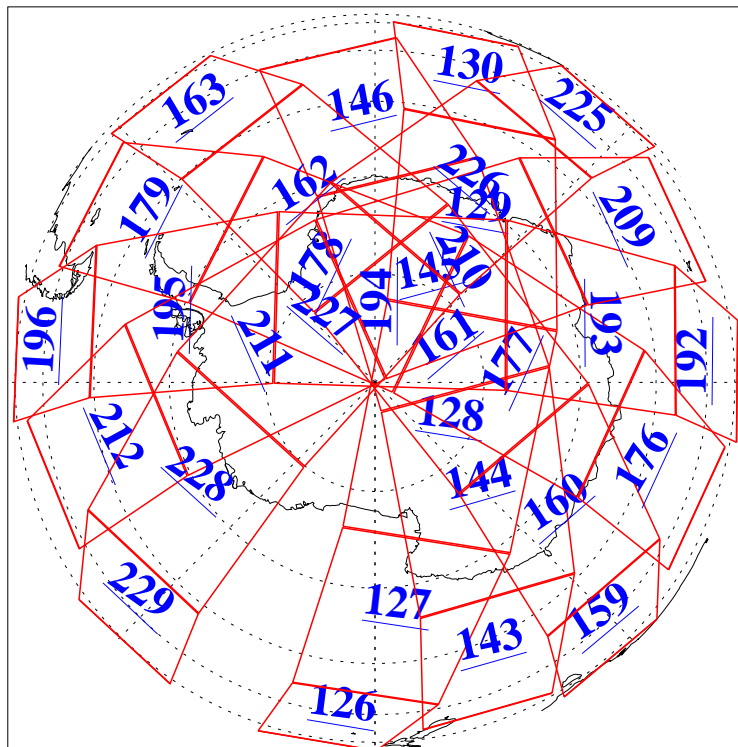

L1B Availability
AMSU Granules: 240
HSB Granules: 0
AIRS Granules: 240

31 Dec 2003
DoY 365
Aqua Day 606
Granules: 1 to 120

Granules: 121 to 240

Legend: AMSU Available, HSB Available, AIRS Available

L1B Availability
AMSU Granules: 240
HSB Granules: 0
AIRS Granules: 240

31 Dec 2003
DoY 365
Aqua Day 606

Ascending Granules

Descending Granules

Legend: AMSU Available, HSB Available, AIRS Available

L1B Availability
 AMSU Granules: 240
 HSB Granules: 0
 AIRS Granules: 240

31 Dec 2003
 DoY 365
 Aqua Day 606

Northern Hemisphere Granules

Southern Hemisphere Granules

Legend: AMSU Available, HSB Available, AIRS Available