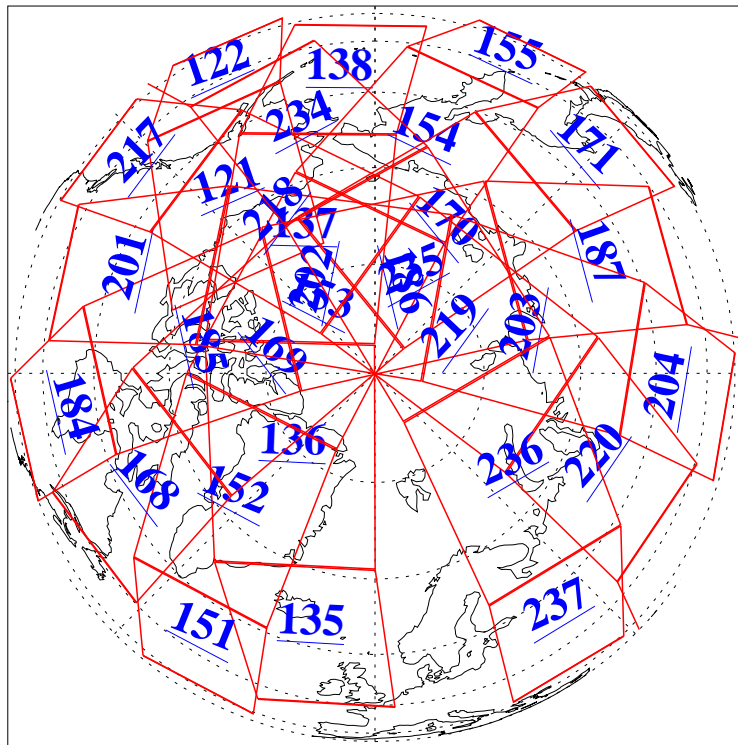

L1B Availability
AMSU Granules: 240
HSB Granules: 0
AIRS Granules: 240

31 Dec 2003
DoY 365
Aqua Day 606
Granules: 1 to 120

Granules: 121 to 240

Legend: AMSU Available, HSB Available, AIRS Available

L1B Availability
AMSU Granules: 240
HSB Granules: 0
AIRS Granules: 240

31 Dec 2003
DoY 365
Aqua Day 606

Ascending Granules

Descending Granules

Legend: AMSU Available, HSB Available, AIRS Available

L1B Availability
 AMSU Granules: 240
 HSB Granules: 0
 AIRS Granules: 240

31 Dec 2003
 DoY 365
 Aqua Day 606

Northern Hemisphere Granules

Southern Hemisphere Granules

Legend: AMSU Available, HSB Available, AIRS Available