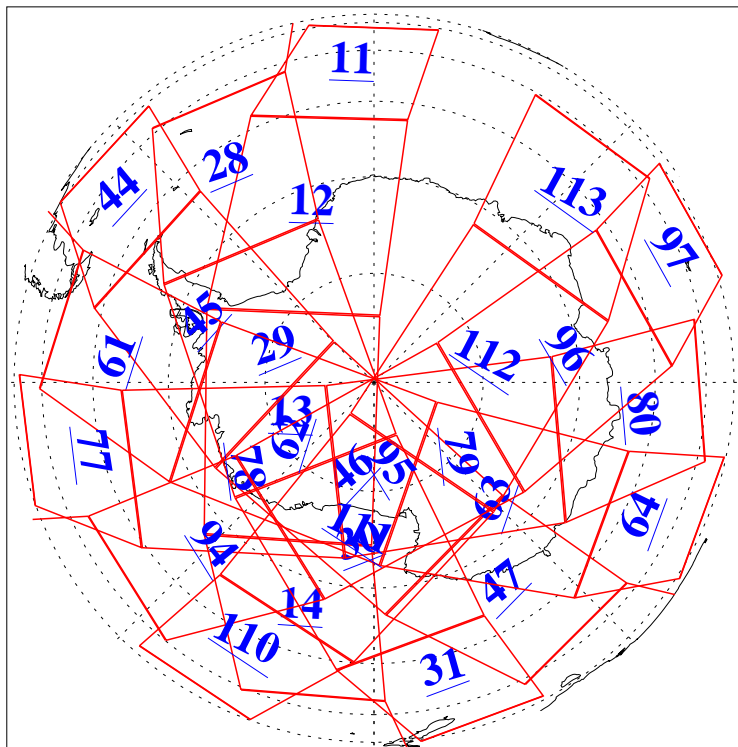

L1B Availability
AMSU Granules: 240
HSB Granules: 0
AIRS Granules: 240

31 Dec 2003
DoY 365
Aqua Day 606
Granules: 1 to 120

Granules: 121 to 240

Legend: AMSU Available, HSB Available, AIRS Available

L1B Availability
AMSU Granules: 240
HSB Granules: 0
AIRS Granules: 240

31 Dec 2003
DoY 365
Aqua Day 606

Ascending Granules

Descending Granules

Legend: AMSU Available, HSB Available, AIRS Available

L1B Availability
 AMSU Granules: 240
 HSB Granules: 0
 AIRS Granules: 240

31 Dec 2003
 DoY 365
 Aqua Day 606

Northern Hemisphere Granules

Southern Hemisphere Granules

Legend: AMSU Available, HSB Available, AIRS Available