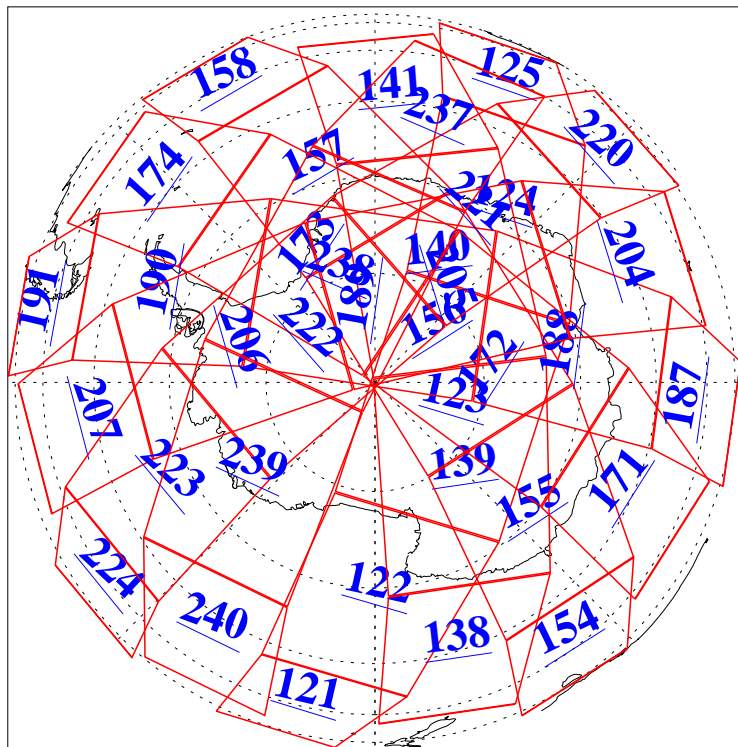

L1B Availability
AMSU Granules: 240
HSB Granules: 0
AIRS Granules: 240

28 Dec 2003
DoY 362
Aqua Day 603
Granules: 1 to 120

Granules: 121 to 240

Legend: AMSU Available, HSB Available, AIRS Available

L1B Availability
AMSU Granules: 240
HSB Granules: 0
AIRS Granules: 240

28 Dec 2003
DoY 362
Aqua Day 603

Ascending Granules

Descending Granules

Legend: AMSU Available, HSB Available, AIRS Available

L1B Availability
 AMSU Granules: 240
 HSB Granules: 0
 AIRS Granules: 240

28 Dec 2003
 DoY 362
 Aqua Day 603

Northern Hemisphere Granules

Southern Hemisphere Granules

Legend: AMSU Available, HSB Available, AIRS Available