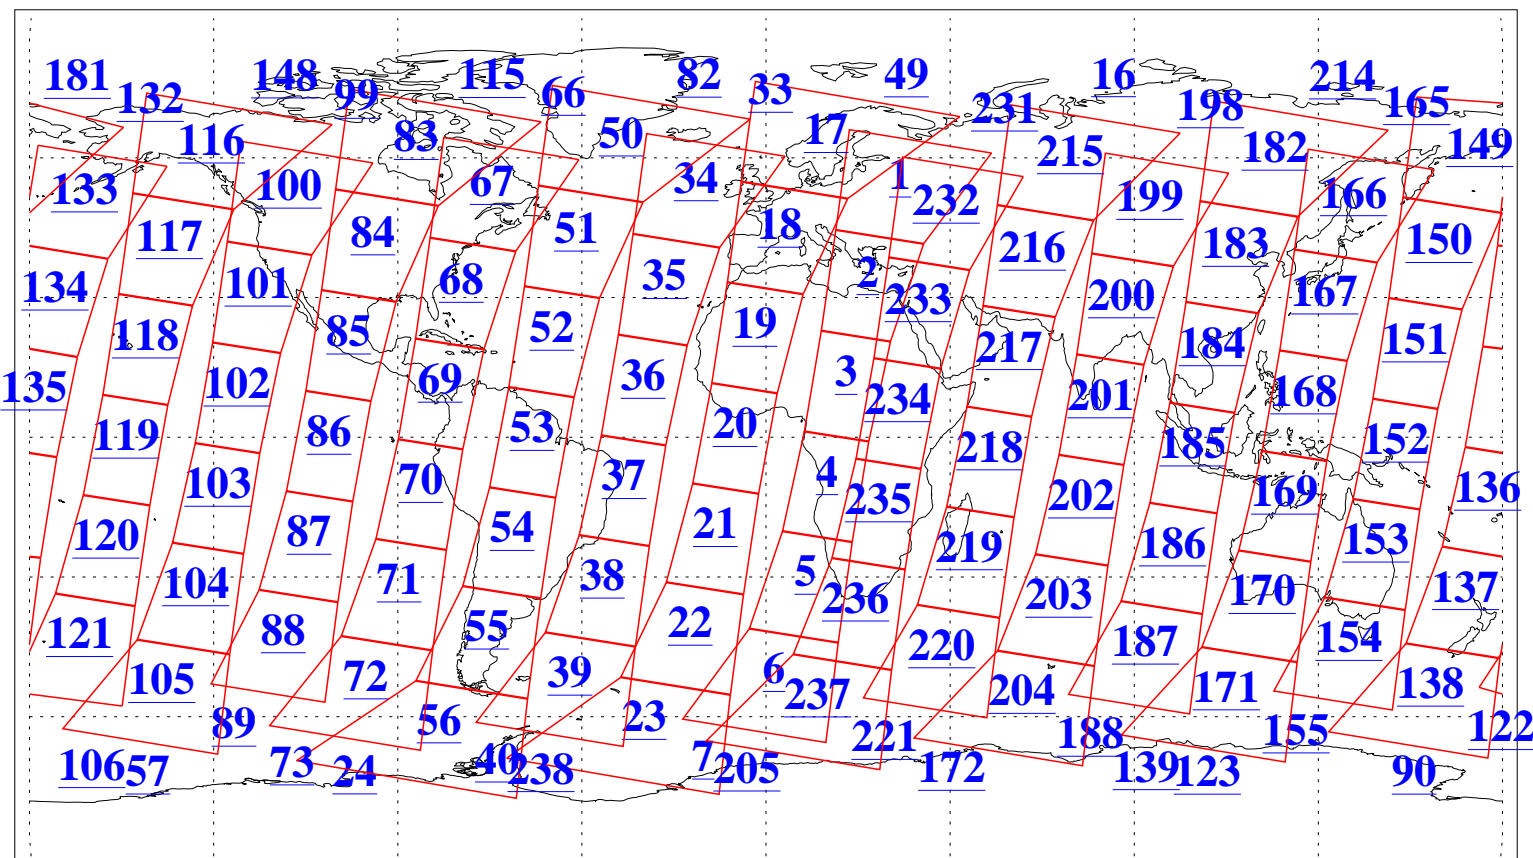

L1B Availability
AMSU Granules: 240
HSB Granules: 0
AIRS Granules: 240

28 Dec 2003
DoY 362
Aqua Day 603
Granules: 1 to 120

Granules: 121 to 240

Legend: AMSU Available, HSB Available, AIRS Available

L1B Availability
AMSU Granules: 240
HSB Granules: 0
AIRS Granules: 240

28 Dec 2003
DoY 362
Aqua Day 603

Ascending Granules

Descending Granules

Legend: AMSU Available, HSB Available, AIRS Available

L1B Availability
 AMSU Granules: 240
 HSB Granules: 0
 AIRS Granules: 240

28 Dec 2003
 DoY 362
 Aqua Day 603

Northern Hemisphere Granules

Southern Hemisphere Granules

Legend: AMSU Available, HSB Available, AIRS Available