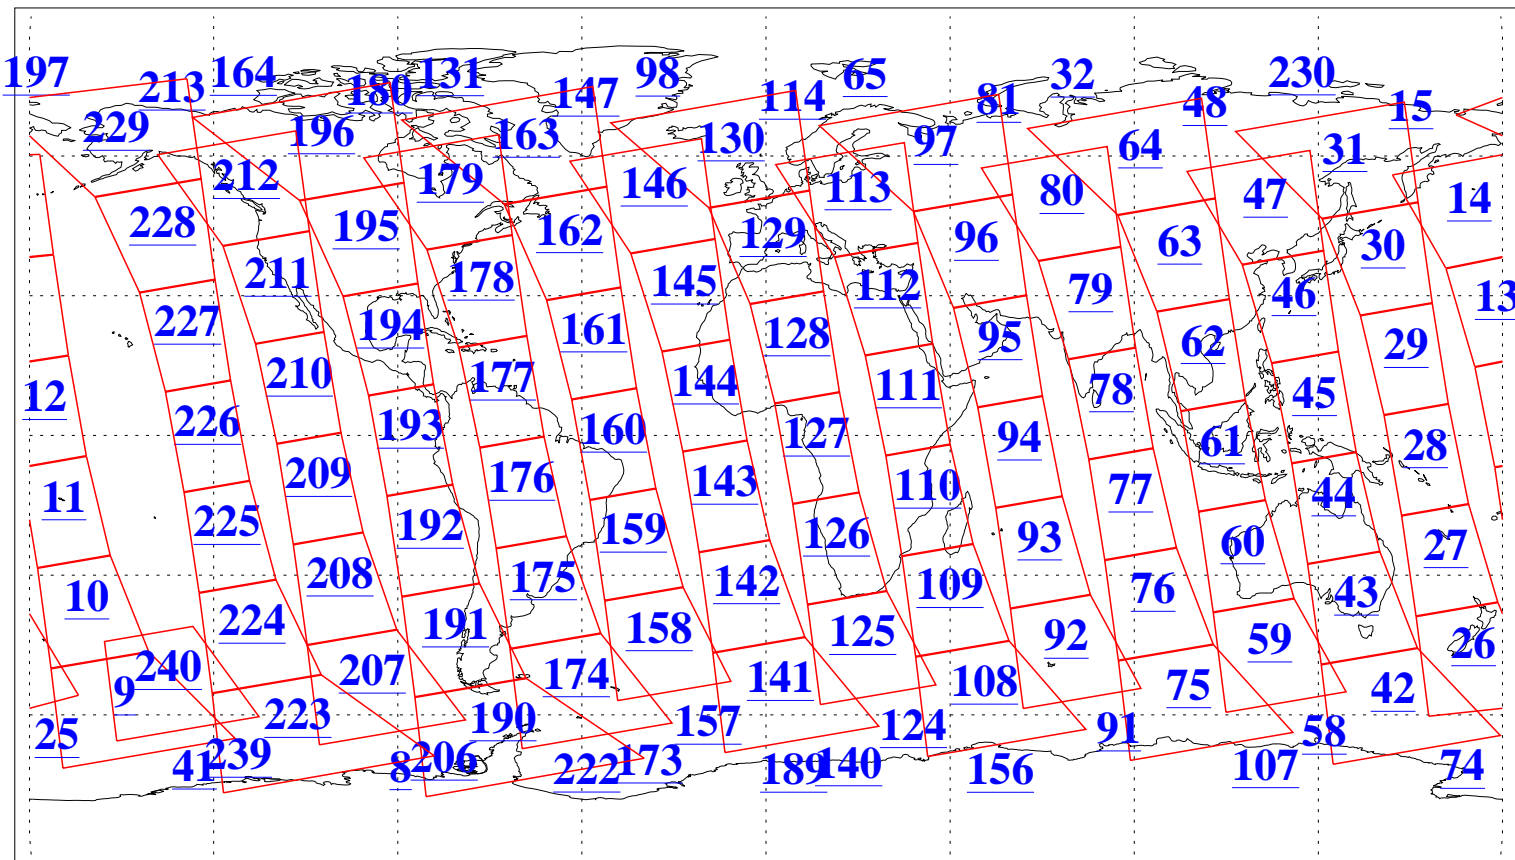

L1B Availability
AMSU Granules: 240
HSB Granules: 0
AIRS Granules: 240

28 Dec 2003
DoY 362
Aqua Day 603
Granules: 1 to 120

Granules: 121 to 240

Legend: AMSU Available, HSB Available, AIRS Available

L1B Availability
AMSU Granules: 240
HSB Granules: 0
AIRS Granules: 240

28 Dec 2003
DoY 362
Aqua Day 603

Ascending Granules

Descending Granules

Legend: AMSU Available, HSB Available, AIRS Available

L1B Availability
 AMSU Granules: 240
 HSB Granules: 0
 AIRS Granules: 240

28 Dec 2003
 DoY 362
 Aqua Day 603

Northern Hemisphere Granules

Southern Hemisphere Granules

Legend: AMSU Available, HSB Available, AIRS Available