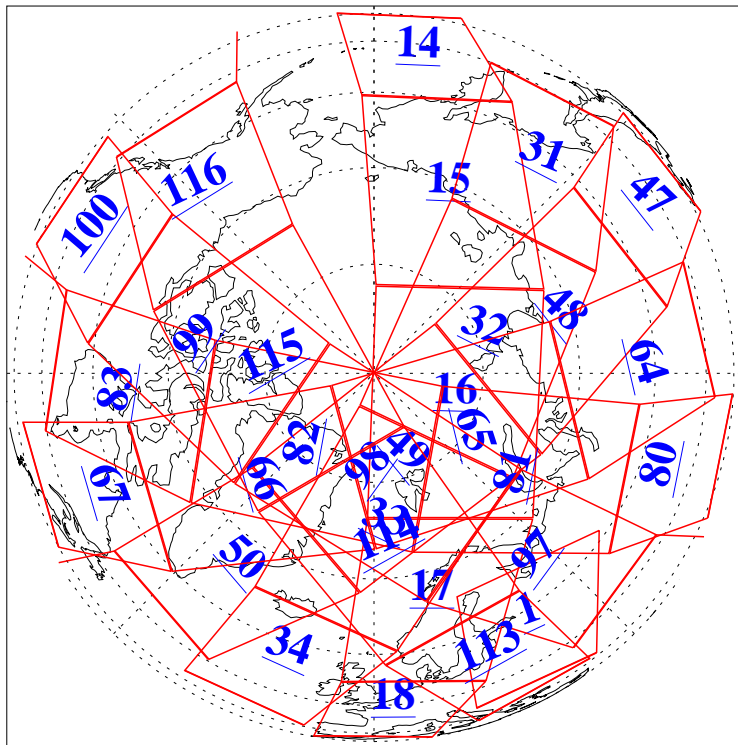

L1B Availability
AMSU Granules: 240
HSB Granules: 0
AIRS Granules: 240

28 Dec 2003
DoY 362
Aqua Day 603
Granules: 1 to 120

Granules: 121 to 240

Legend: AMSU Available, HSB Available, AIRS Available

L1B Availability
AMSU Granules: 240
HSB Granules: 0
AIRS Granules: 240

28 Dec 2003
DoY 362
Aqua Day 603

Ascending Granules

Descending Granules

Legend: AMSU Available, HSB Available, AIRS Available

L1B Availability
 AMSU Granules: 240
 HSB Granules: 0
 AIRS Granules: 240

28 Dec 2003
 DoY 362
 Aqua Day 603

Northern Hemisphere Granules

Southern Hemisphere Granules

Legend: AMSU Available, HSB Available, AIRS Available