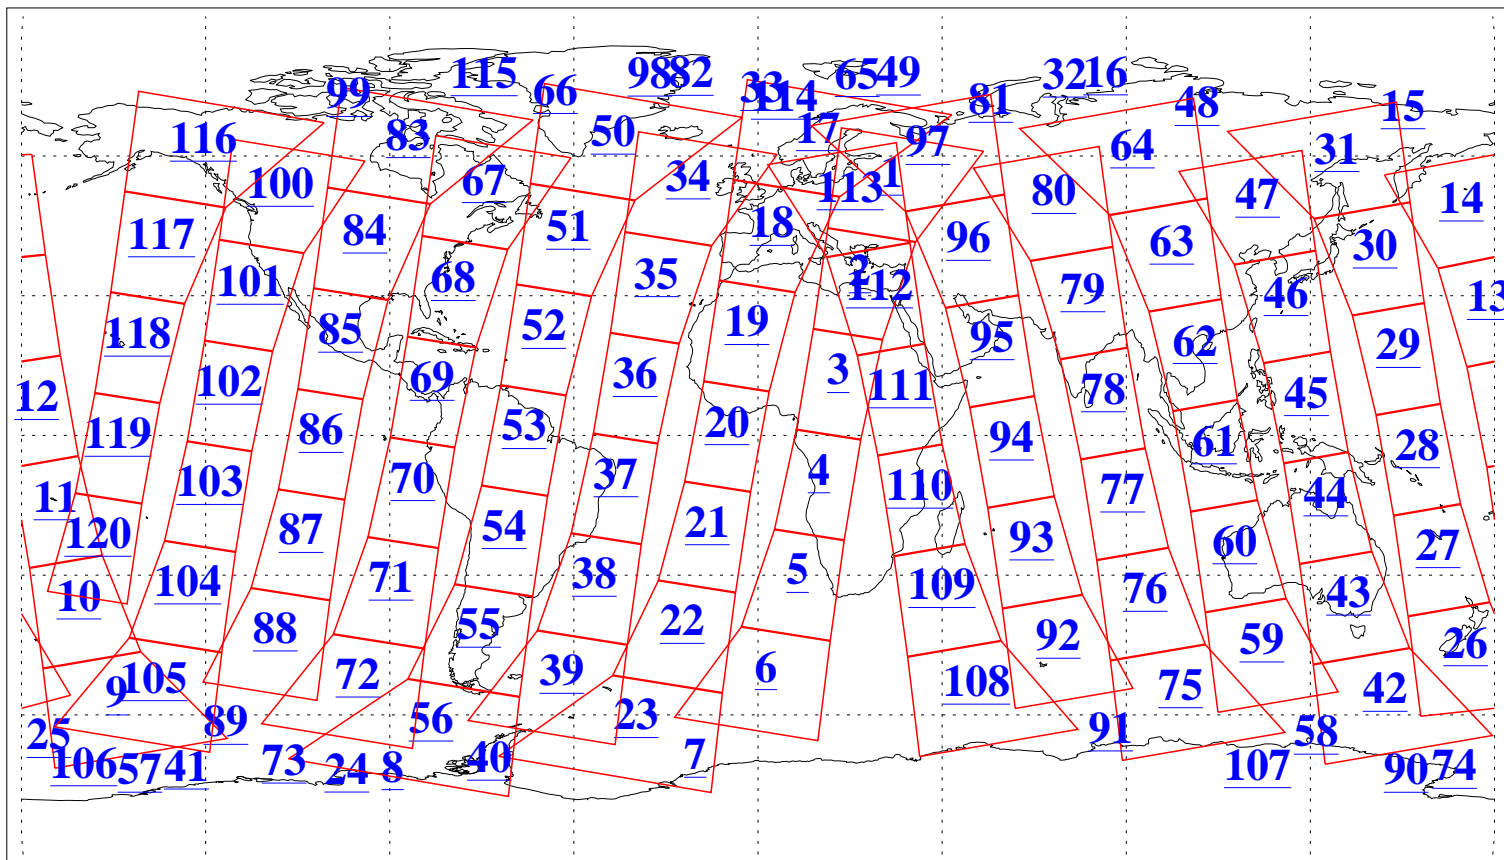

L1B Availability
AMSU Granules: 240
HSB Granules: 0
AIRS Granules: 240

28 Dec 2003
DoY 362
Aqua Day 603
Granules: 1 to 120

Granules: 121 to 240

Legend: AMSU Available, HSB Available, AIRS Available

L1B Availability
AMSU Granules: 240
HSB Granules: 0
AIRS Granules: 240

28 Dec 2003
DoY 362
Aqua Day 603

Ascending Granules

Descending Granules

Legend: AMSU Available, HSB Available, AIRS Available

L1B Availability
 AMSU Granules: 240
 HSB Granules: 0
 AIRS Granules: 240

28 Dec 2003
 DoY 362
 Aqua Day 603

Northern Hemisphere Granules

Southern Hemisphere Granules

Legend: AMSU Available, HSB Available, AIRS Available