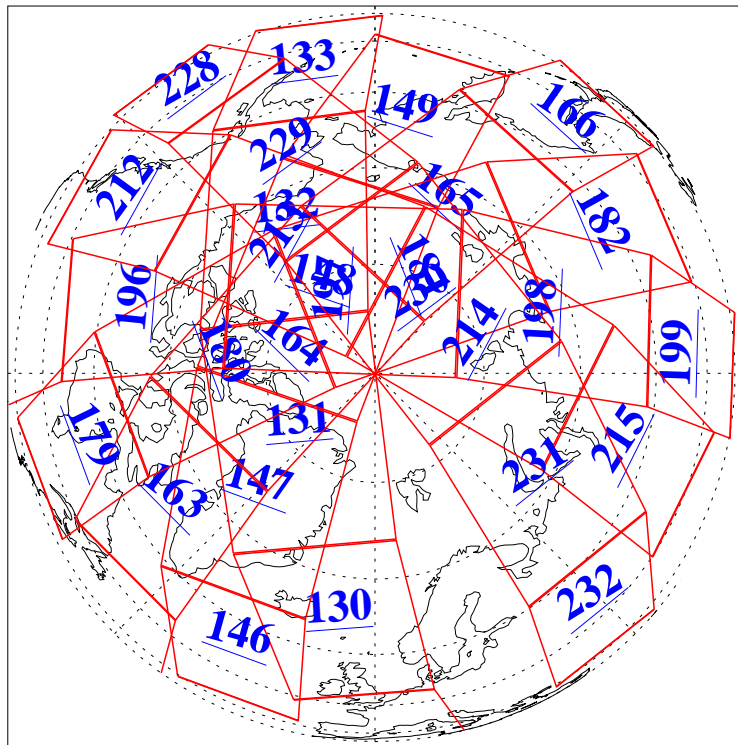

L1B Availability
AMSU Granules: 240
HSB Granules: 0
AIRS Granules: 240

28 Dec 2003
DoY 362
Aqua Day 603
Granules: 1 to 120

Granules: 121 to 240

Legend: AMSU Available, HSB Available, AIRS Available

L1B Availability
AMSU Granules: 240
HSB Granules: 0
AIRS Granules: 240

28 Dec 2003
DoY 362
Aqua Day 603

Ascending Granules

Descending Granules

Legend: AMSU Available, HSB Available, AIRS Available

L1B Availability
 AMSU Granules: 240
 HSB Granules: 0
 AIRS Granules: 240

28 Dec 2003
 DoY 362
 Aqua Day 603

Northern Hemisphere Granules

Southern Hemisphere Granules

Legend: AMSU Available, HSB Available, AIRS Available