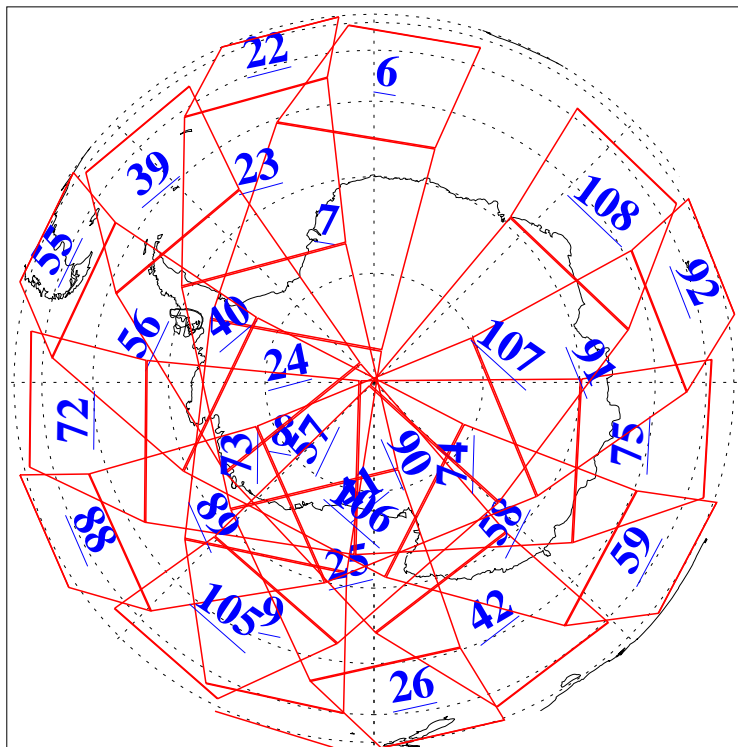

L1B Availability
AMSU Granules: 240
HSB Granules: 0
AIRS Granules: 240

28 Dec 2003
DoY 362
Aqua Day 603
Granules: 1 to 120

Granules: 121 to 240

Legend: AMSU Available, HSB Available, AIRS Available

L1B Availability
AMSU Granules: 240
HSB Granules: 0
AIRS Granules: 240

28 Dec 2003
DoY 362
Aqua Day 603

Ascending Granules

Descending Granules

Legend: AMSU Available, HSB Available, AIRS Available

L1B Availability
 AMSU Granules: 240
 HSB Granules: 0
 AIRS Granules: 240

28 Dec 2003
 DoY 362
 Aqua Day 603

Northern Hemisphere Granules

Southern Hemisphere Granules

Legend: AMSU Available, HSB Available, AIRS Available