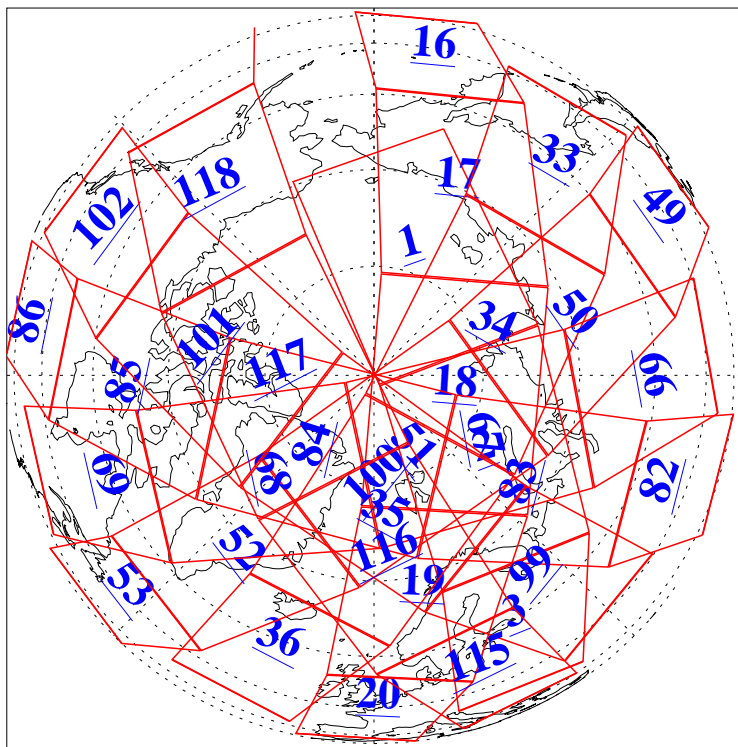

L1B Availability
AMSU Granules: 240
HSB Granules: 0
AIRS Granules: 240

26 Dec 2003
DoY 360
Aqua Day 601
Granules: 1 to 120

Granules: 121 to 240

Legend: AMSU Available, HSB Available, AIRS Available

L1B Availability
AMSU Granules: 240
HSB Granules: 0
AIRS Granules: 240

26 Dec 2003
DoY 360
Aqua Day 601

Ascending Granules

Descending Granules

Legend: AMSU Available, HSB Available, AIRS Available

L1B Availability
 AMSU Granules: 240
 HSB Granules: 0
 AIRS Granules: 240

26 Dec 2003
 DoY 360
 Aqua Day 601

Northern Hemisphere Granules

Southern Hemisphere Granules

Legend: AMSU Available, HSB Available, AIRS Available