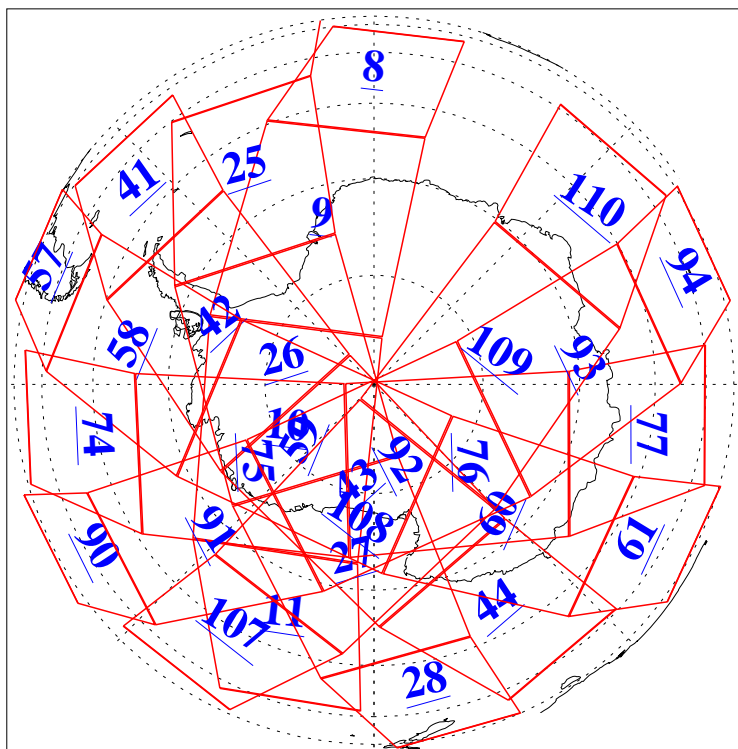

L1B Availability
AMSU Granules: 240
HSB Granules: 0
AIRS Granules: 240

26 Dec 2003
DoY 360
Aqua Day 601
Granules: 1 to 120

Granules: 121 to 240

Legend: AMSU Available, HSB Available, AIRS Available

L1B Availability
AMSU Granules: 240
HSB Granules: 0
AIRS Granules: 240

26 Dec 2003
DoY 360
Aqua Day 601

Ascending Granules

Descending Granules

Legend: AMSU Available, HSB Available, AIRS Available

L1B Availability
 AMSU Granules: 240
 HSB Granules: 0
 AIRS Granules: 240

26 Dec 2003
 DoY 360
 Aqua Day 601

Northern Hemisphere Granules

Southern Hemisphere Granules

Legend: AMSU Available, HSB Available, AIRS Available