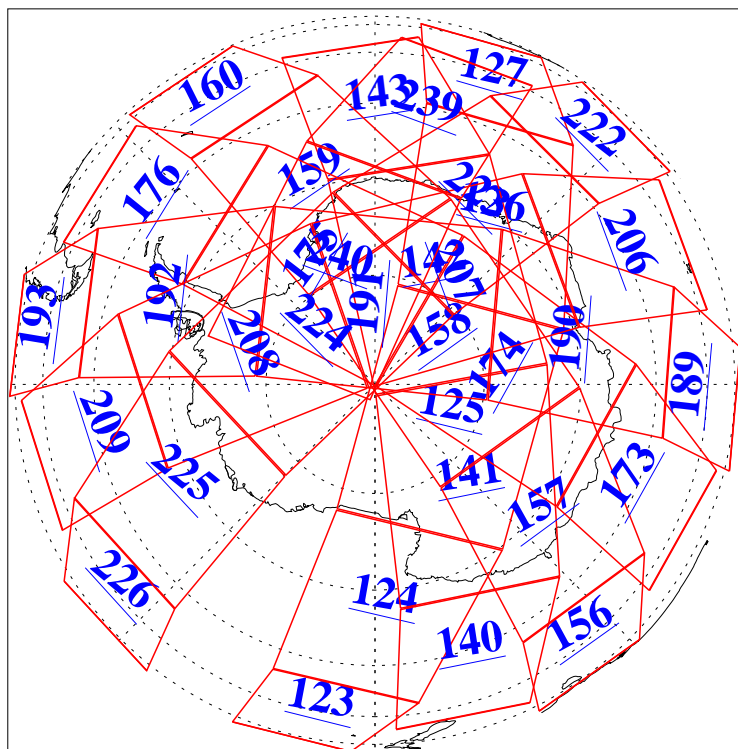

L1B Availability
AMSU Granules: 240
HSB Granules: 0
AIRS Granules: 240

26 Dec 2003
DoY 360
Aqua Day 601
Granules: 1 to 120

Granules: 121 to 240

Legend: AMSU Available, HSB Available, AIRS Available

L1B Availability
AMSU Granules: 240
HSB Granules: 0
AIRS Granules: 240

26 Dec 2003
DoY 360
Aqua Day 601

Ascending Granules

Descending Granules

Legend: AMSU Available, HSB Available, AIRS Available

L1B Availability
 AMSU Granules: 240
 HSB Granules: 0
 AIRS Granules: 240

26 Dec 2003
 DoY 360
 Aqua Day 601

Northern Hemisphere Granules

Southern Hemisphere Granules

Legend: AMSU Available, HSB Available, AIRS Available