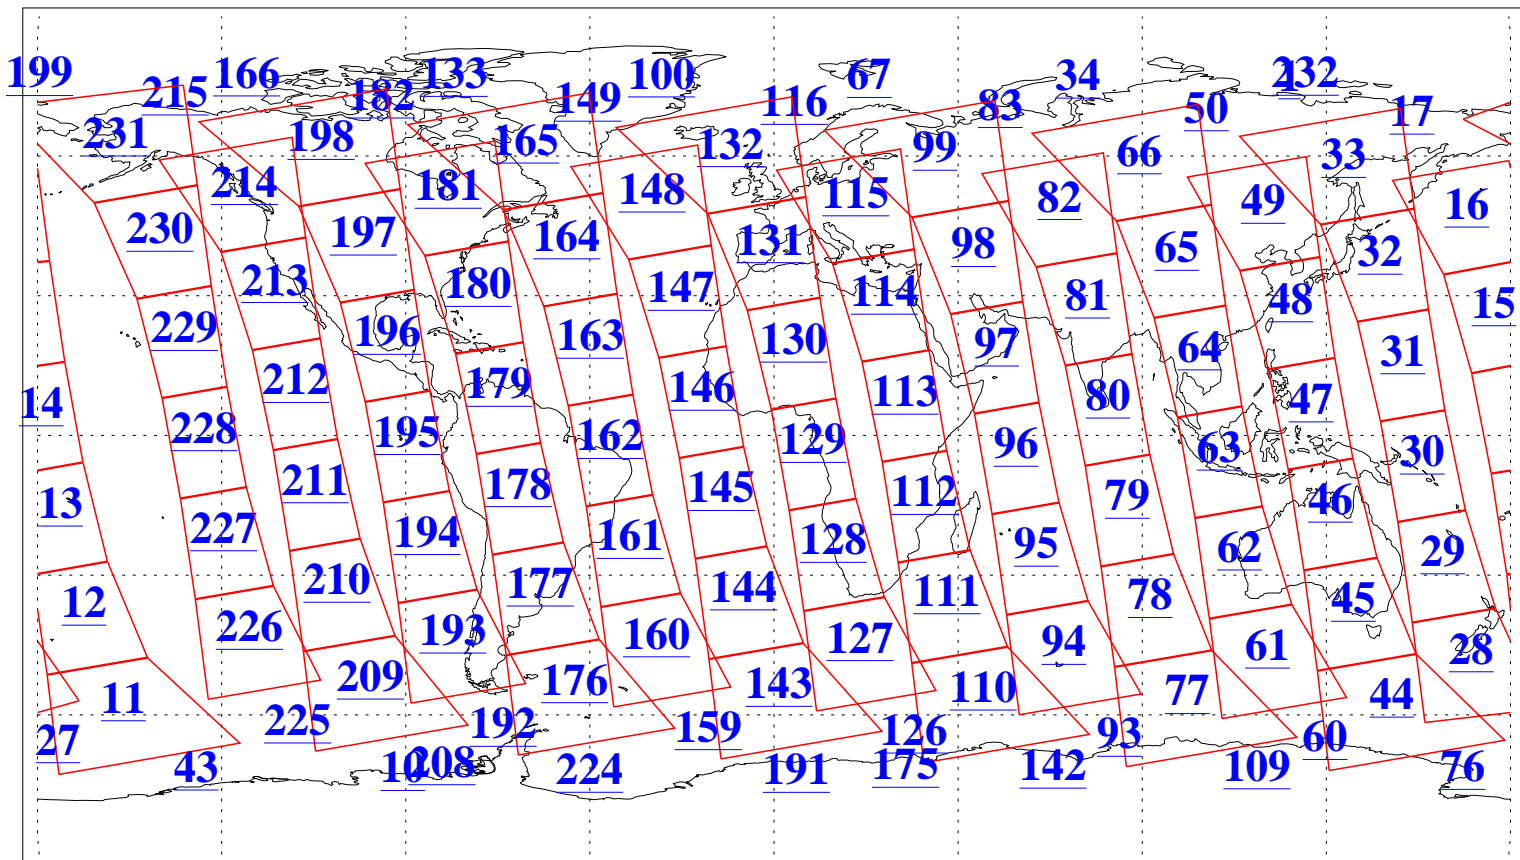

L1B Availability
AMSU Granules: 240
HSB Granules: 0
AIRS Granules: 240

26 Dec 2003
DoY 360
Aqua Day 601
Granules: 1 to 120

Granules: 121 to 240

Legend: AMSU Available, HSB Available, AIRS Available

L1B Availability
AMSU Granules: 240
HSB Granules: 0
AIRS Granules: 240

26 Dec 2003
DoY 360
Aqua Day 601

Ascending Granules

Descending Granules

Legend: AMSU Available, HSB Available, AIRS Available

L1B Availability
 AMSU Granules: 240
 HSB Granules: 0
 AIRS Granules: 240

26 Dec 2003
 DoY 360
 Aqua Day 601

Northern Hemisphere Granules

Southern Hemisphere Granules

Legend: AMSU Available, HSB Available, AIRS Available