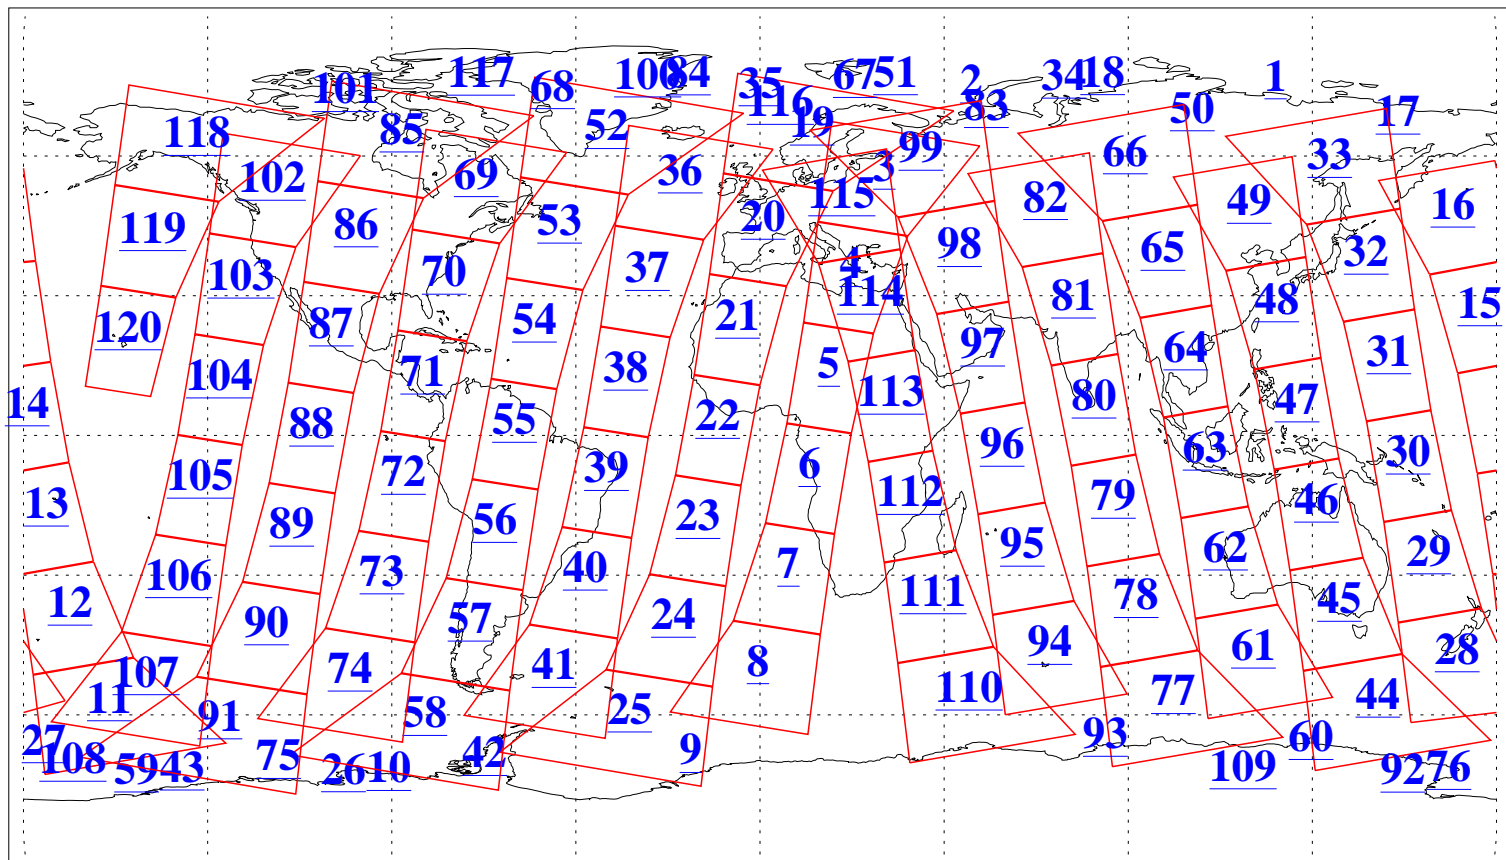

L1B Availability
AMSU Granules: 240
HSB Granules: 0
AIRS Granules: 240

26 Dec 2003
DoY 360
Aqua Day 601
Granules: 1 to 120

Granules: 121 to 240

Legend: AMSU Available, HSB Available, AIRS Available

L1B Availability
AMSU Granules: 240
HSB Granules: 0
AIRS Granules: 240

26 Dec 2003
DoY 360
Aqua Day 601

Ascending Granules

Descending Granules

Legend: AMSU Available, HSB Available, AIRS Available

L1B Availability
 AMSU Granules: 240
 HSB Granules: 0
 AIRS Granules: 240

26 Dec 2003
 DoY 360
 Aqua Day 601

Northern Hemisphere Granules

Southern Hemisphere Granules

Legend: AMSU Available, HSB Available, AIRS Available