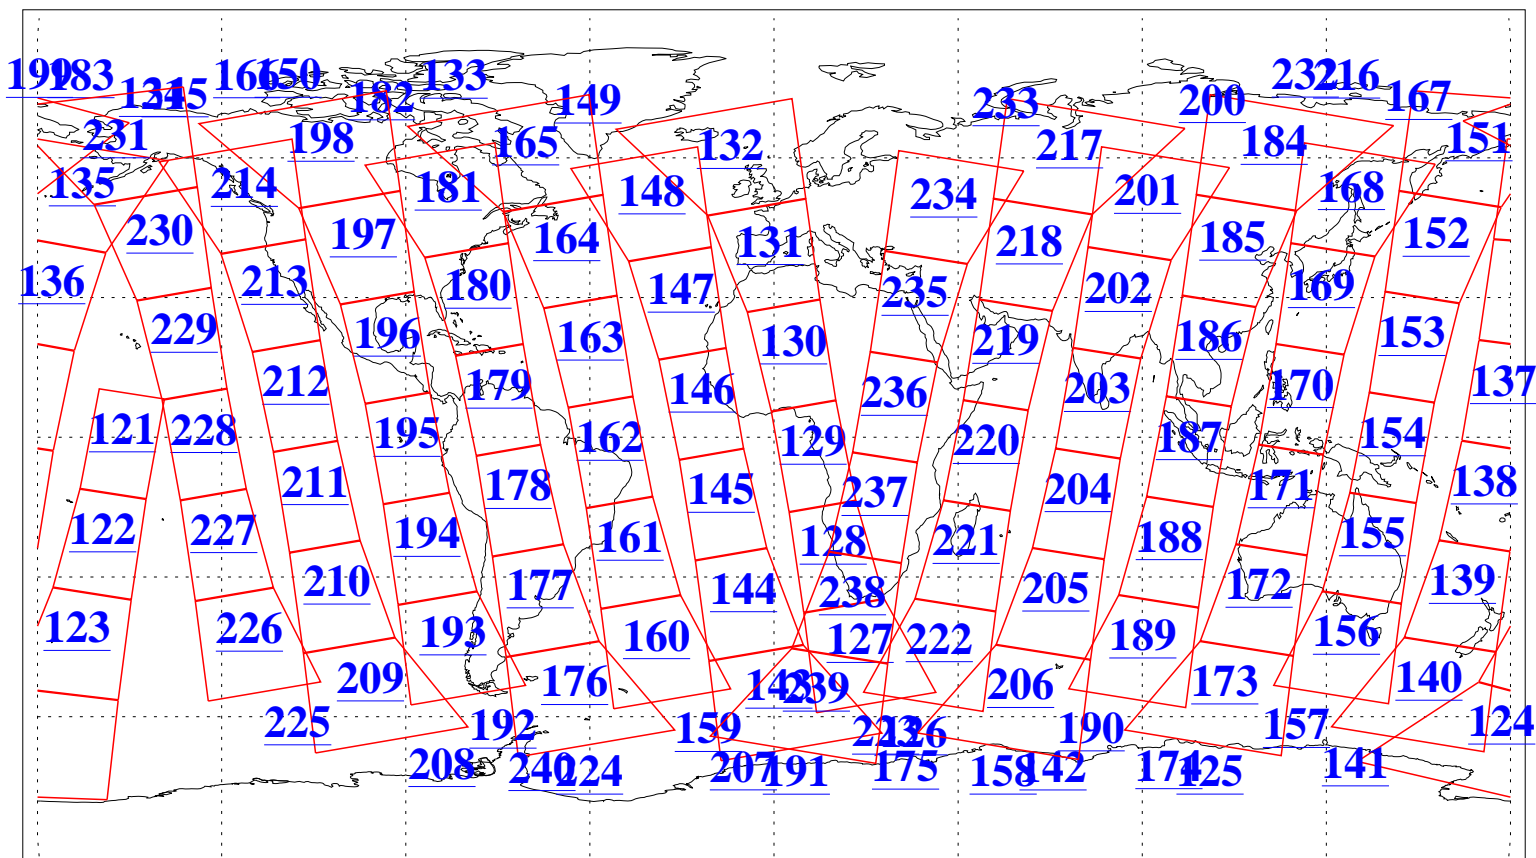

L1B Availability
AMSU Granules: 240
HSB Granules: 0
AIRS Granules: 240

26 Dec 2003
DoY 360
Aqua Day 601
Granules: 1 to 120

Granules: 121 to 240

Legend: AMSU Available, HSB Available, AIRS Available

L1B Availability
AMSU Granules: 240
HSB Granules: 0
AIRS Granules: 240

26 Dec 2003
DoY 360
Aqua Day 601

Ascending Granules

Descending Granules

Legend: AMSU Available, HSB Available, AIRS Available

L1B Availability
 AMSU Granules: 240
 HSB Granules: 0
 AIRS Granules: 240

26 Dec 2003
 DoY 360
 Aqua Day 601

Northern Hemisphere Granules

Southern Hemisphere Granules

Legend: AMSU Available, HSB Available, AIRS Available