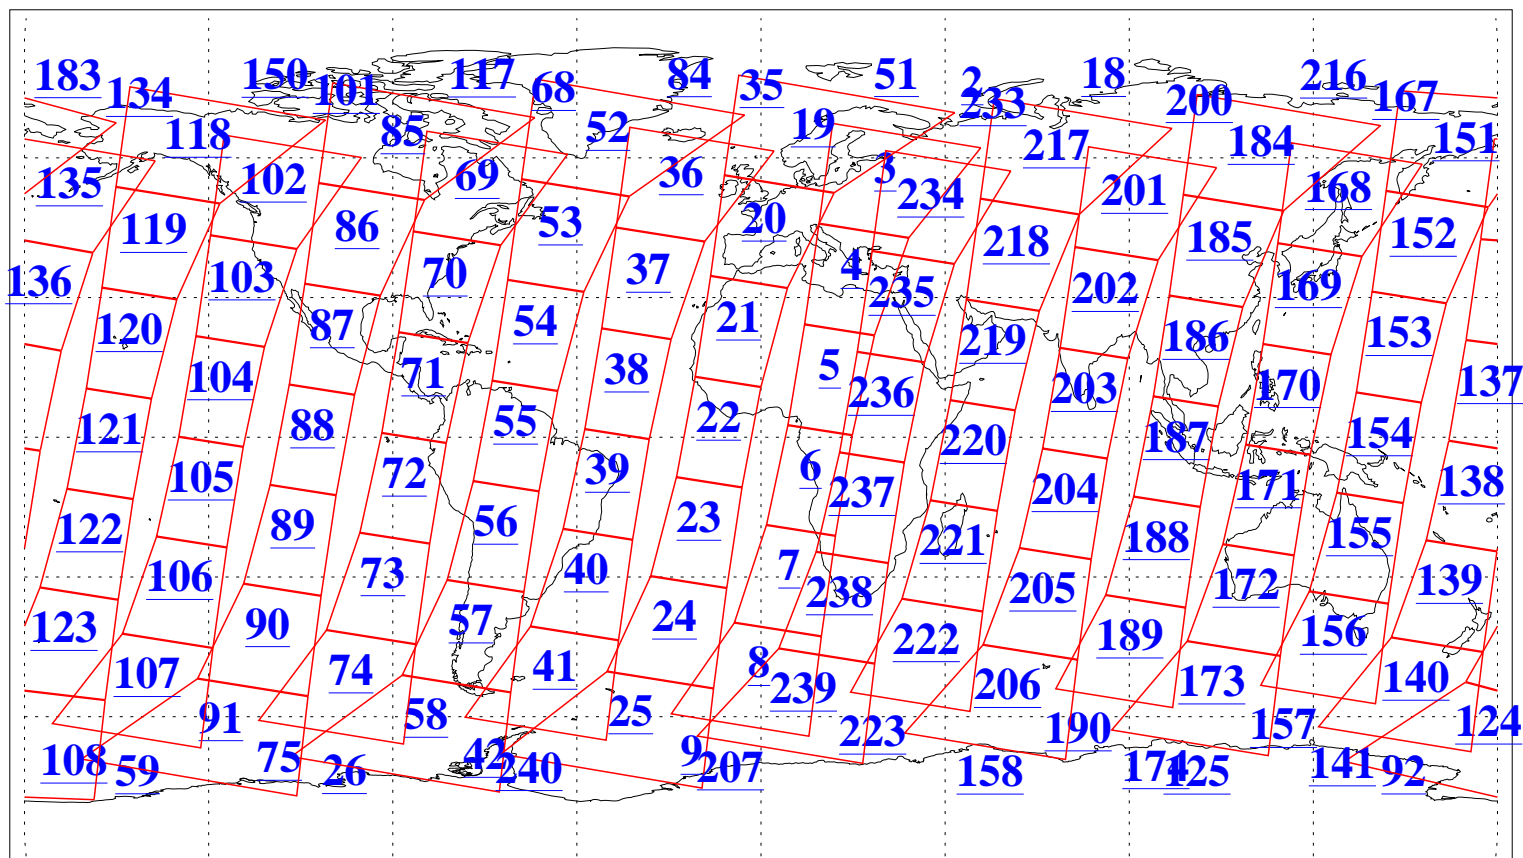

L1B Availability
AMSU Granules: 240
HSB Granules: 0
AIRS Granules: 240

26 Dec 2003
DoY 360
Aqua Day 601
Granules: 1 to 120

Granules: 121 to 240

Legend: AMSU Available, HSB Available, AIRS Available

L1B Availability
AMSU Granules: 240
HSB Granules: 0
AIRS Granules: 240

26 Dec 2003
DoY 360
Aqua Day 601

Ascending Granules

Descending Granules

Legend: AMSU Available, HSB Available, AIRS Available

L1B Availability
 AMSU Granules: 240
 HSB Granules: 0
 AIRS Granules: 240

26 Dec 2003
 DoY 360
 Aqua Day 601

Northern Hemisphere Granules

Southern Hemisphere Granules

Legend: AMSU Available, HSB Available, AIRS Available