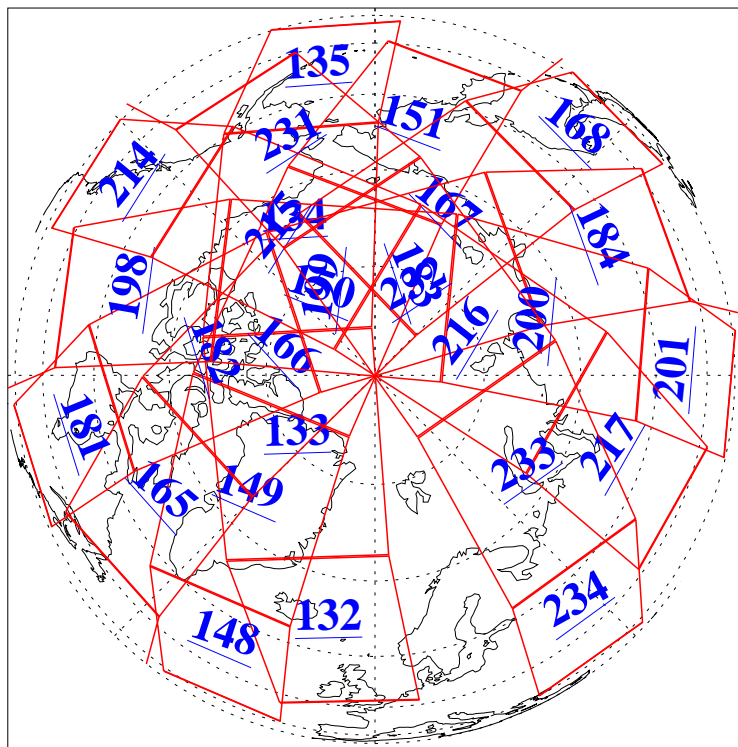

L1B Availability
AMSU Granules: 240
HSB Granules: 0
AIRS Granules: 240

26 Dec 2003
DoY 360
Aqua Day 601
Granules: 1 to 120

Granules: 121 to 240

Legend: AMSU Available, HSB Available, AIRS Available

L1B Availability
AMSU Granules: 240
HSB Granules: 0
AIRS Granules: 240

26 Dec 2003
DoY 360
Aqua Day 601

Ascending Granules

Descending Granules

Legend: AMSU Available, HSB Available, AIRS Available

L1B Availability
 AMSU Granules: 240
 HSB Granules: 0
 AIRS Granules: 240

26 Dec 2003
 DoY 360
 Aqua Day 601

Northern Hemisphere Granules

Southern Hemisphere Granules

Legend: AMSU Available, HSB Available, AIRS Available