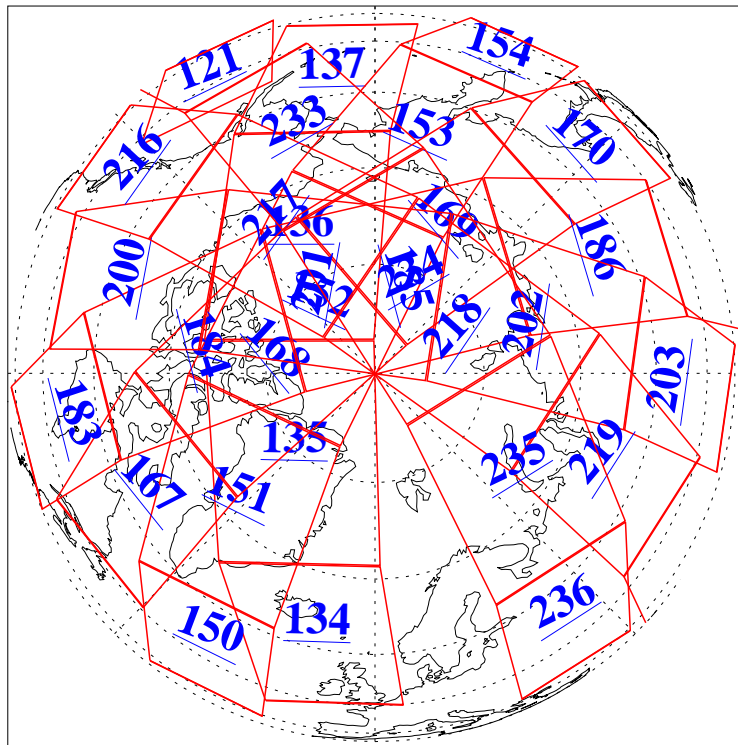

L1B Availability  
AMSU Granules: 240  
HSB Granules: 0  
AIRS Granules: 240

24 Dec 2003  
DoY 358  
Aqua Day 599  
Granules: 1 to 120

Granules: 121 to 240

Legend: AMSU Available, HSB Available, AIRS Available

L1B Availability  
AMSU Granules: 240  
HSB Granules: 0  
AIRS Granules: 240

24 Dec 2003  
DoY 358  
Aqua Day 599

Ascending Granules

Descending Granules

Legend: AMSU Available, HSB Available, AIRS Available

L1B Availability  
 AMSU Granules: 240  
 HSB Granules: 0  
 AIRS Granules: 240

24 Dec 2003  
 DoY 358  
 Aqua Day 599

Northern Hemisphere Granules

Southern Hemisphere Granules

Legend: AMSU Available, HSB Available, AIRS Available