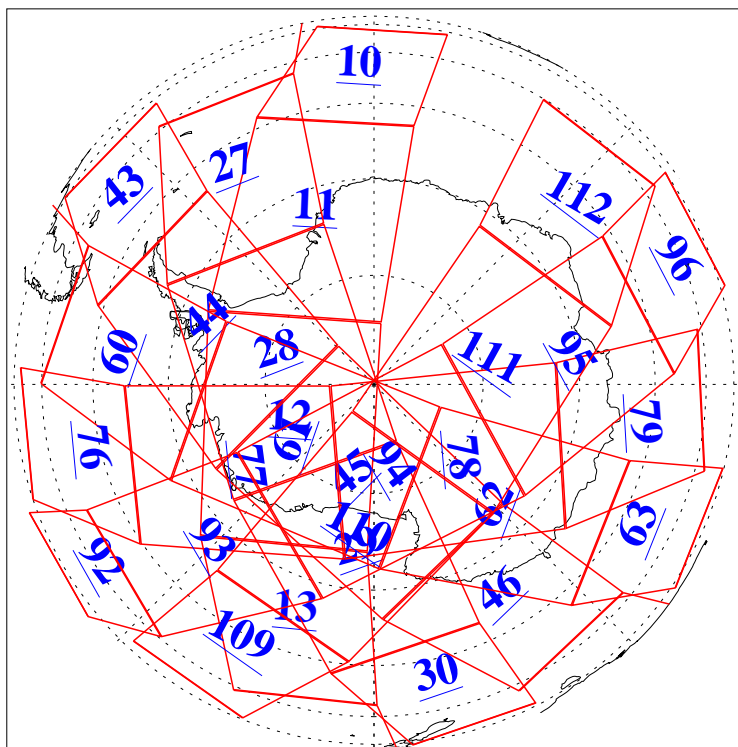

L1B Availability  
AMSU Granules: 240  
HSB Granules: 0  
AIRS Granules: 240

24 Dec 2003  
DoY 358  
Aqua Day 599  
Granules: 1 to 120

Granules: 121 to 240

Legend: AMSU Available, HSB Available, AIRS Available

L1B Availability  
AMSU Granules: 240  
HSB Granules: 0  
AIRS Granules: 240

24 Dec 2003  
DoY 358  
Aqua Day 599

Ascending Granules

Descending Granules

Legend: AMSU Available, HSB Available, AIRS Available

L1B Availability  
 AMSU Granules: 240  
 HSB Granules: 0  
 AIRS Granules: 240

24 Dec 2003  
 DoY 358  
 Aqua Day 599

Northern Hemisphere Granules

Southern Hemisphere Granules

Legend: AMSU Available, HSB Available, AIRS Available