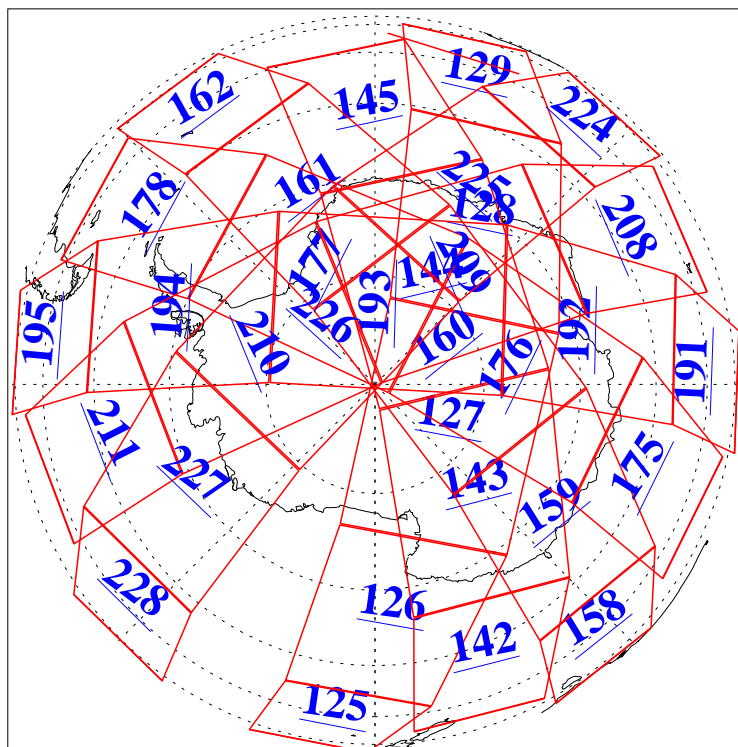

L1B Availability  
AMSU Granules: 240  
HSB Granules: 0  
AIRS Granules: 240

24 Dec 2003  
DoY 358  
Aqua Day 599  
Granules: 1 to 120

Granules: 121 to 240

Legend: AMSU Available, HSB Available, AIRS Available

L1B Availability  
AMSU Granules: 240  
HSB Granules: 0  
AIRS Granules: 240

24 Dec 2003  
DoY 358  
Aqua Day 599

Ascending Granules

Descending Granules

Legend: AMSU Available, HSB Available, AIRS Available

L1B Availability  
 AMSU Granules: 240  
 HSB Granules: 0  
 AIRS Granules: 240

24 Dec 2003  
 DoY 358  
 Aqua Day 599

Northern Hemisphere Granules

Southern Hemisphere Granules

Legend: AMSU Available, HSB Available, AIRS Available