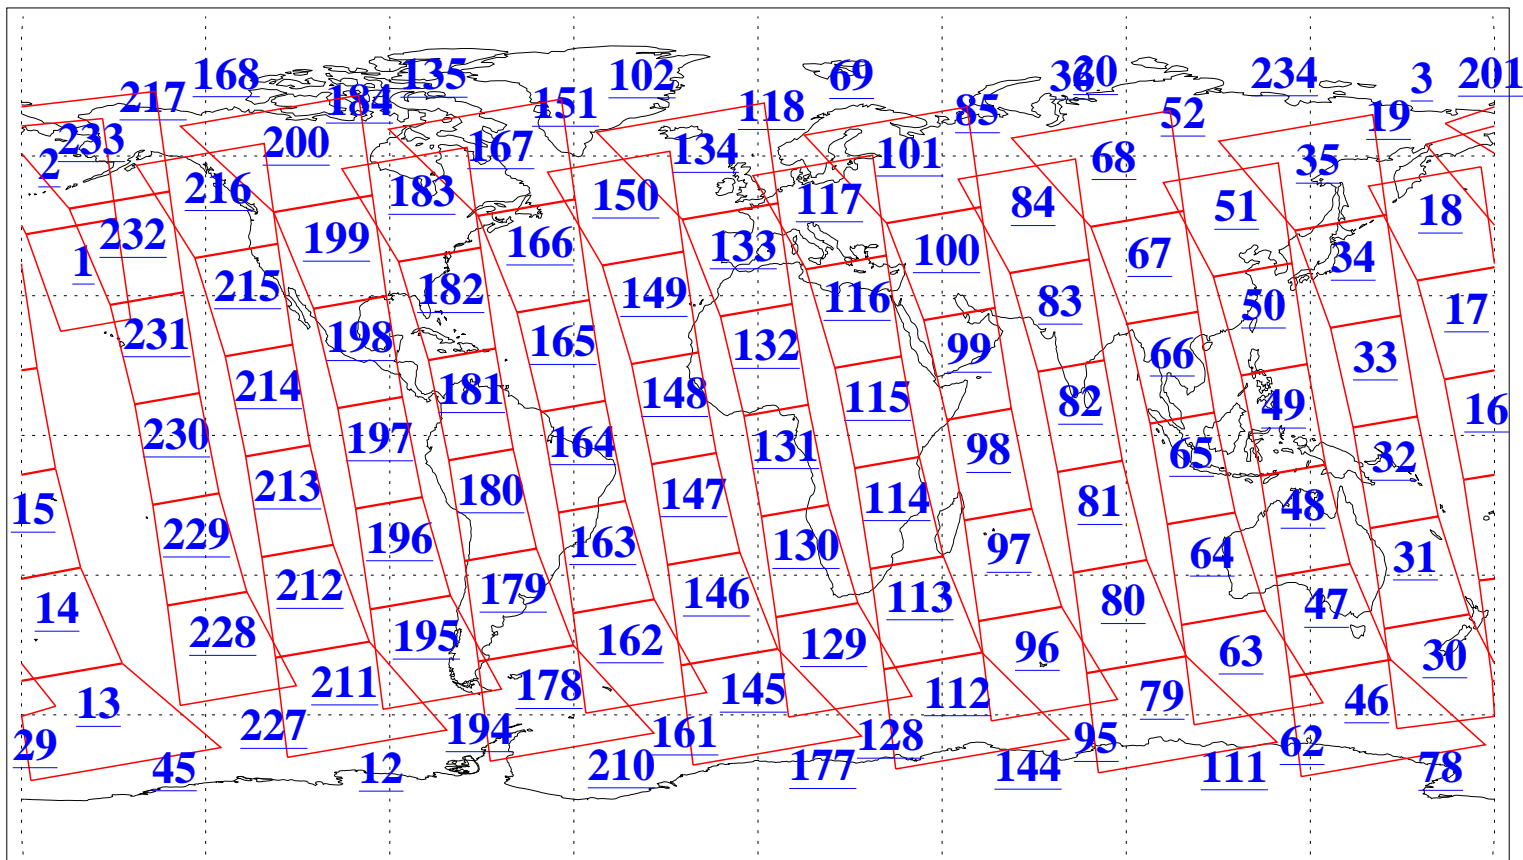

L1B Availability  
AMSU Granules: 240  
HSB Granules: 0  
AIRS Granules: 240

24 Dec 2003  
DoY 358  
Aqua Day 599  
Granules: 1 to 120

Granules: 121 to 240

Legend: AMSU Available, HSB Available, AIRS Available

L1B Availability  
AMSU Granules: 240  
HSB Granules: 0  
AIRS Granules: 240

24 Dec 2003  
DoY 358  
Aqua Day 599

Ascending Granules

Descending Granules

Legend: AMSU Available, HSB Available, AIRS Available

L1B Availability  
 AMSU Granules: 240  
 HSB Granules: 0  
 AIRS Granules: 240

24 Dec 2003  
 DoY 358  
 Aqua Day 599

Northern Hemisphere Granules

Southern Hemisphere Granules

Legend: AMSU Available, HSB Available, AIRS Available