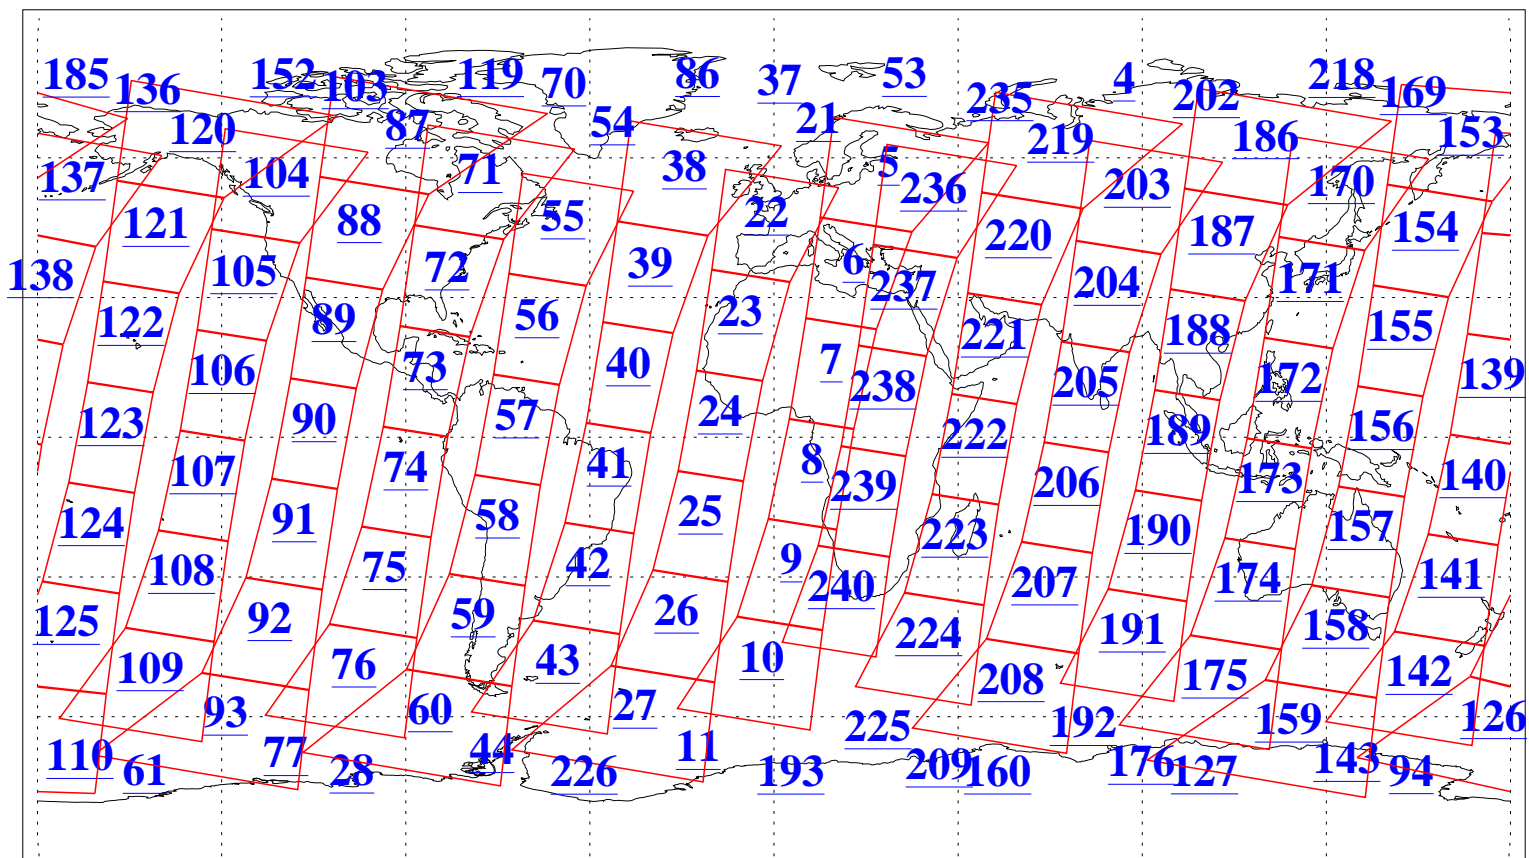

L1B Availability  
AMSU Granules: 240  
HSB Granules: 0  
AIRS Granules: 240

24 Dec 2003  
DoY 358  
Aqua Day 599  
Granules: 1 to 120

Granules: 121 to 240

Legend: AMSU Available, HSB Available, AIRS Available

L1B Availability  
AMSU Granules: 240  
HSB Granules: 0  
AIRS Granules: 240

24 Dec 2003  
DoY 358  
Aqua Day 599

Ascending Granules

Descending Granules

Legend: AMSU Available, HSB Available, AIRS Available

L1B Availability  
 AMSU Granules: 240  
 HSB Granules: 0  
 AIRS Granules: 240

24 Dec 2003  
 DoY 358  
 Aqua Day 599

Northern Hemisphere Granules

Southern Hemisphere Granules

Legend: AMSU Available, HSB Available, AIRS Available