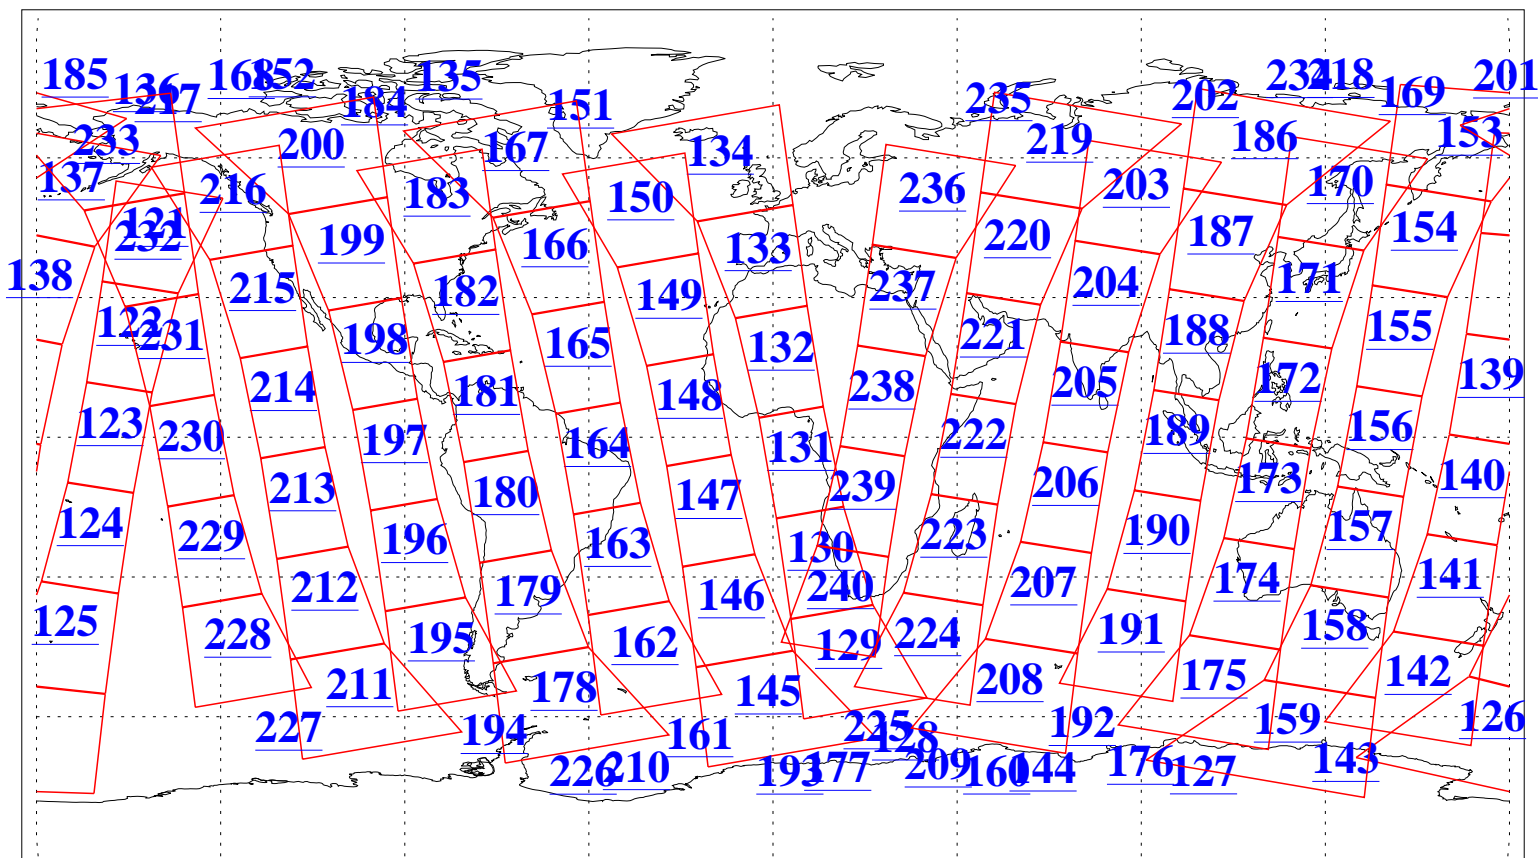

L1B Availability  
AMSU Granules: 240  
HSB Granules: 0  
AIRS Granules: 240

24 Dec 2003  
DoY 358  
Aqua Day 599  
Granules: 1 to 120

Granules: 121 to 240

Legend: AMSU Available, HSB Available, AIRS Available

L1B Availability  
AMSU Granules: 240  
HSB Granules: 0  
AIRS Granules: 240

24 Dec 2003  
DoY 358  
Aqua Day 599

Ascending Granules

Descending Granules

Legend: AMSU Available, HSB Available, AIRS Available

L1B Availability  
 AMSU Granules: 240  
 HSB Granules: 0  
 AIRS Granules: 240

24 Dec 2003  
 DoY 358  
 Aqua Day 599

Northern Hemisphere Granules

Southern Hemisphere Granules

Legend: AMSU Available, HSB Available, AIRS Available