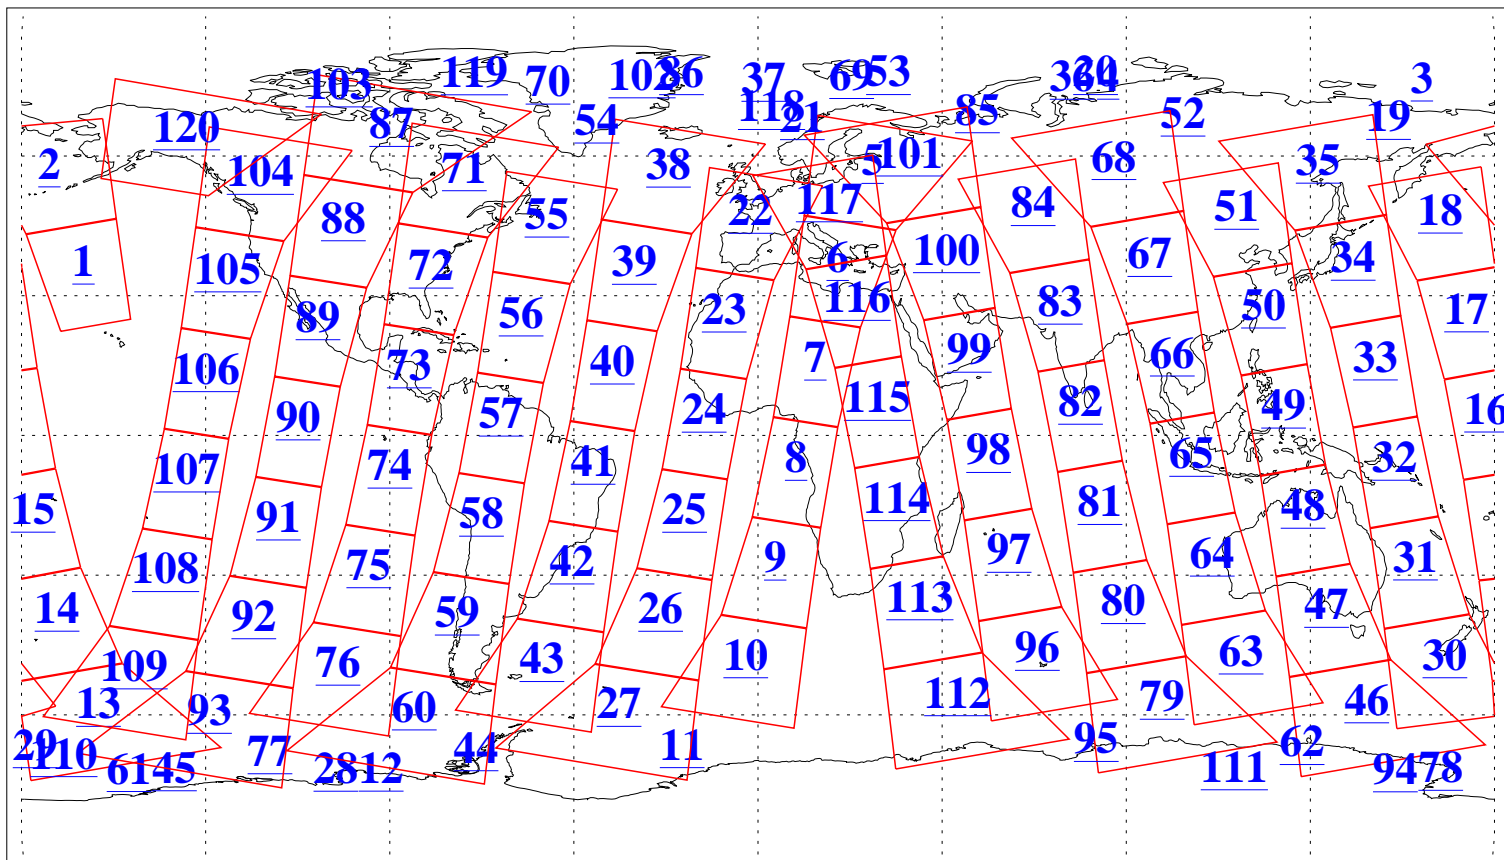

L1B Availability  
AMSU Granules: 240  
HSB Granules: 0  
AIRS Granules: 240

24 Dec 2003  
DoY 358  
Aqua Day 599  
Granules: 1 to 120

Granules: 121 to 240

Legend: AMSU Available, HSB Available, AIRS Available

L1B Availability  
AMSU Granules: 240  
HSB Granules: 0  
AIRS Granules: 240

24 Dec 2003  
DoY 358  
Aqua Day 599

Ascending Granules

Descending Granules

Legend: AMSU Available, HSB Available, AIRS Available

L1B Availability  
 AMSU Granules: 240  
 HSB Granules: 0  
 AIRS Granules: 240

24 Dec 2003  
 DoY 358  
 Aqua Day 599

Northern Hemisphere Granules

Southern Hemisphere Granules

Legend: AMSU Available, HSB Available, AIRS Available