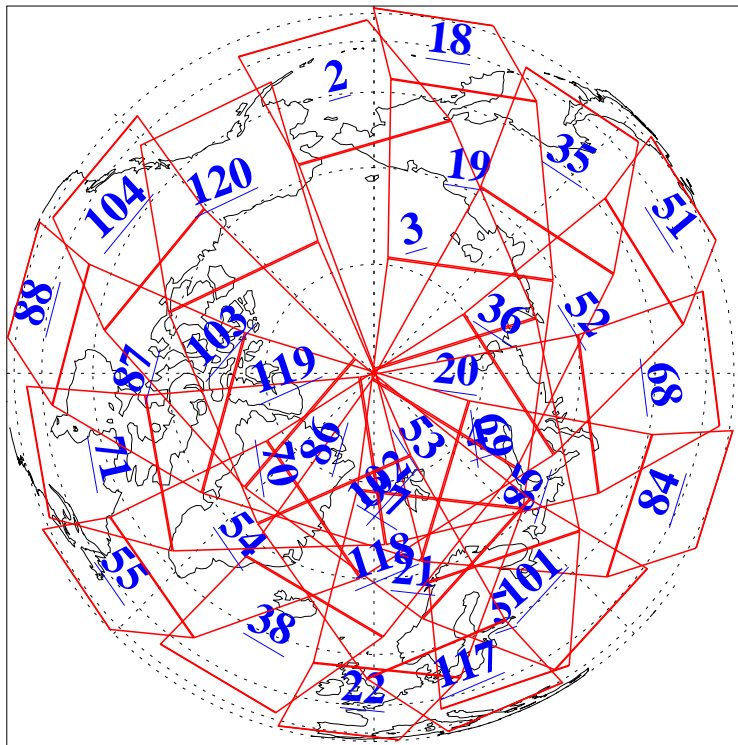

L1B Availability  
AMSU Granules: 240  
HSB Granules: 0  
AIRS Granules: 240

24 Dec 2003  
DoY 358  
Aqua Day 599  
Granules: 1 to 120

Granules: 121 to 240

Legend: AMSU Available, HSB Available, AIRS Available

L1B Availability  
AMSU Granules: 240  
HSB Granules: 0  
AIRS Granules: 240

24 Dec 2003  
DoY 358  
Aqua Day 599

Ascending Granules

Descending Granules

Legend: AMSU Available, HSB Available, AIRS Available

L1B Availability  
 AMSU Granules: 240  
 HSB Granules: 0  
 AIRS Granules: 240

24 Dec 2003  
 DoY 358  
 Aqua Day 599

Northern Hemisphere Granules

Southern Hemisphere Granules

Legend: AMSU Available, HSB Available, AIRS Available