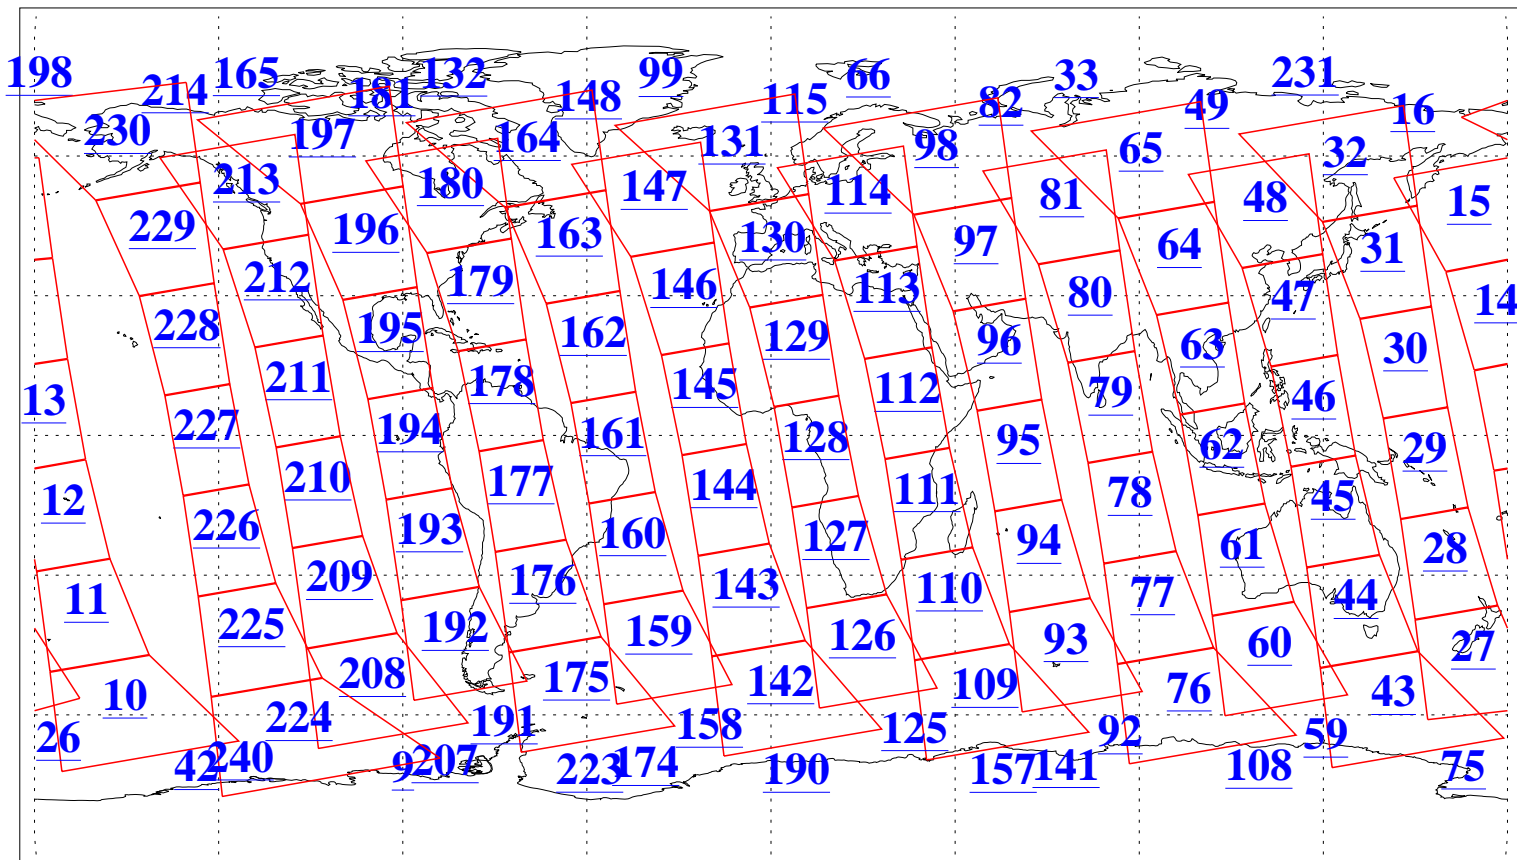

L1B Availability
AMSU Granules: 240
HSB Granules: 0
AIRS Granules: 240

19 Dec 2003
DoY 353
Aqua Day 594
Granules: 1 to 120

Granules: 121 to 240

Legend: AMSU Available, HSB Available, AIRS Available

L1B Availability
AMSU Granules: 240
HSB Granules: 0
AIRS Granules: 240

19 Dec 2003
DoY 353
Aqua Day 594

Ascending Granules

Descending Granules

Legend: AMSU Available, HSB Available, AIRS Available

L1B Availability
 AMSU Granules: 240
 HSB Granules: 0
 AIRS Granules: 240

19 Dec 2003
 DoY 353
 Aqua Day 594

Northern Hemisphere Granules

Southern Hemisphere Granules

Legend: AMSU Available, HSB Available, AIRS Available