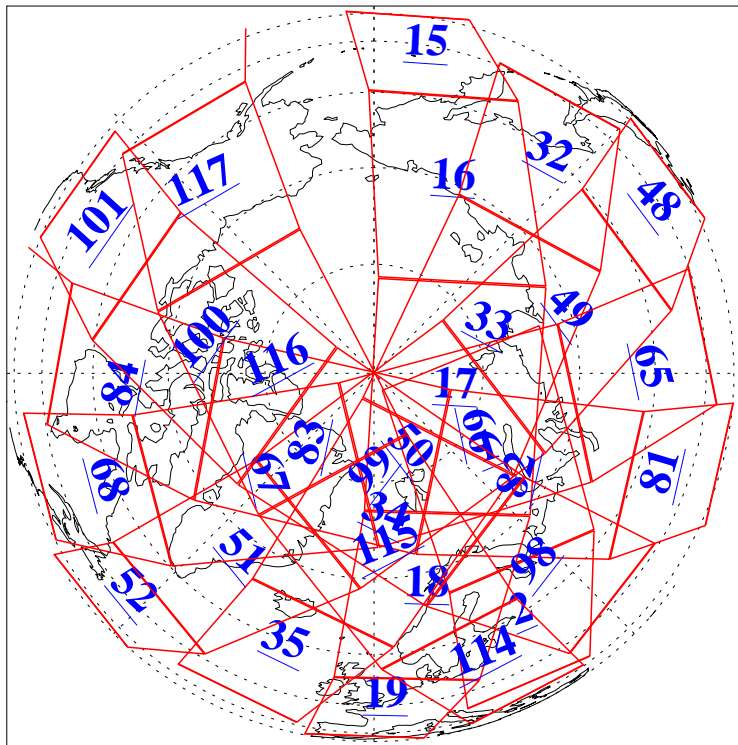

L1B Availability
AMSU Granules: 240
HSB Granules: 0
AIRS Granules: 240

19 Dec 2003
DoY 353
Aqua Day 594
Granules: 1 to 120

Granules: 121 to 240

Legend: AMSU Available, HSB Available, AIRS Available

L1B Availability
AMSU Granules: 240
HSB Granules: 0
AIRS Granules: 240

19 Dec 2003
DoY 353
Aqua Day 594

Ascending Granules

Descending Granules

Legend: AMSU Available, HSB Available, AIRS Available

L1B Availability
 AMSU Granules: 240
 HSB Granules: 0
 AIRS Granules: 240

19 Dec 2003
 DoY 353
 Aqua Day 594

Northern Hemisphere Granules

Southern Hemisphere Granules

Legend: AMSU Available, HSB Available, AIRS Available