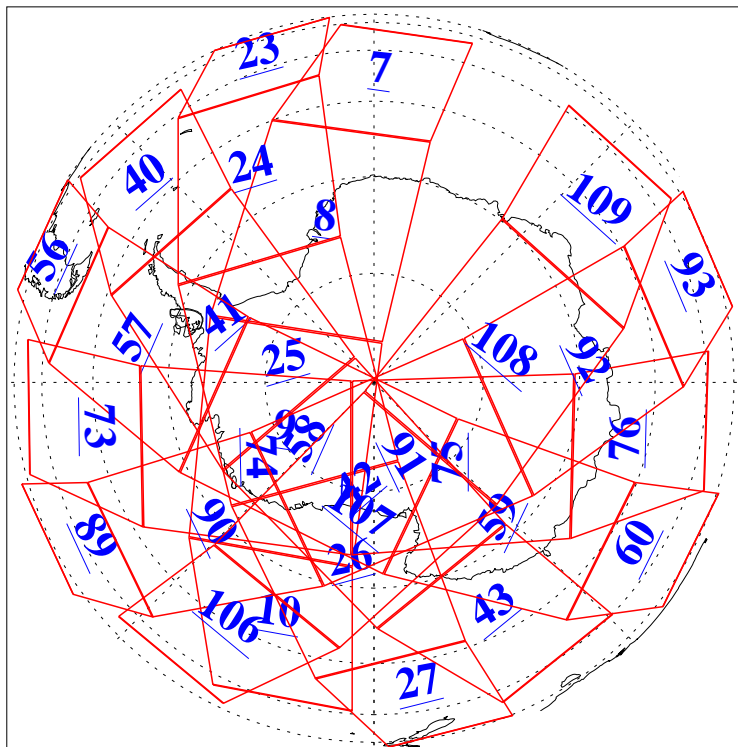

L1B Availability
AMSU Granules: 240
HSB Granules: 0
AIRS Granules: 240

19 Dec 2003
DoY 353
Aqua Day 594
Granules: 1 to 120

Granules: 121 to 240

Legend: AMSU Available, HSB Available, AIRS Available

L1B Availability
AMSU Granules: 240
HSB Granules: 0
AIRS Granules: 240

19 Dec 2003
DoY 353
Aqua Day 594

Ascending Granules

Descending Granules

Legend: AMSU Available, HSB Available, AIRS Available

L1B Availability
 AMSU Granules: 240
 HSB Granules: 0
 AIRS Granules: 240

19 Dec 2003
 DoY 353
 Aqua Day 594

Northern Hemisphere Granules

Southern Hemisphere Granules

Legend: AMSU Available, HSB Available, AIRS Available