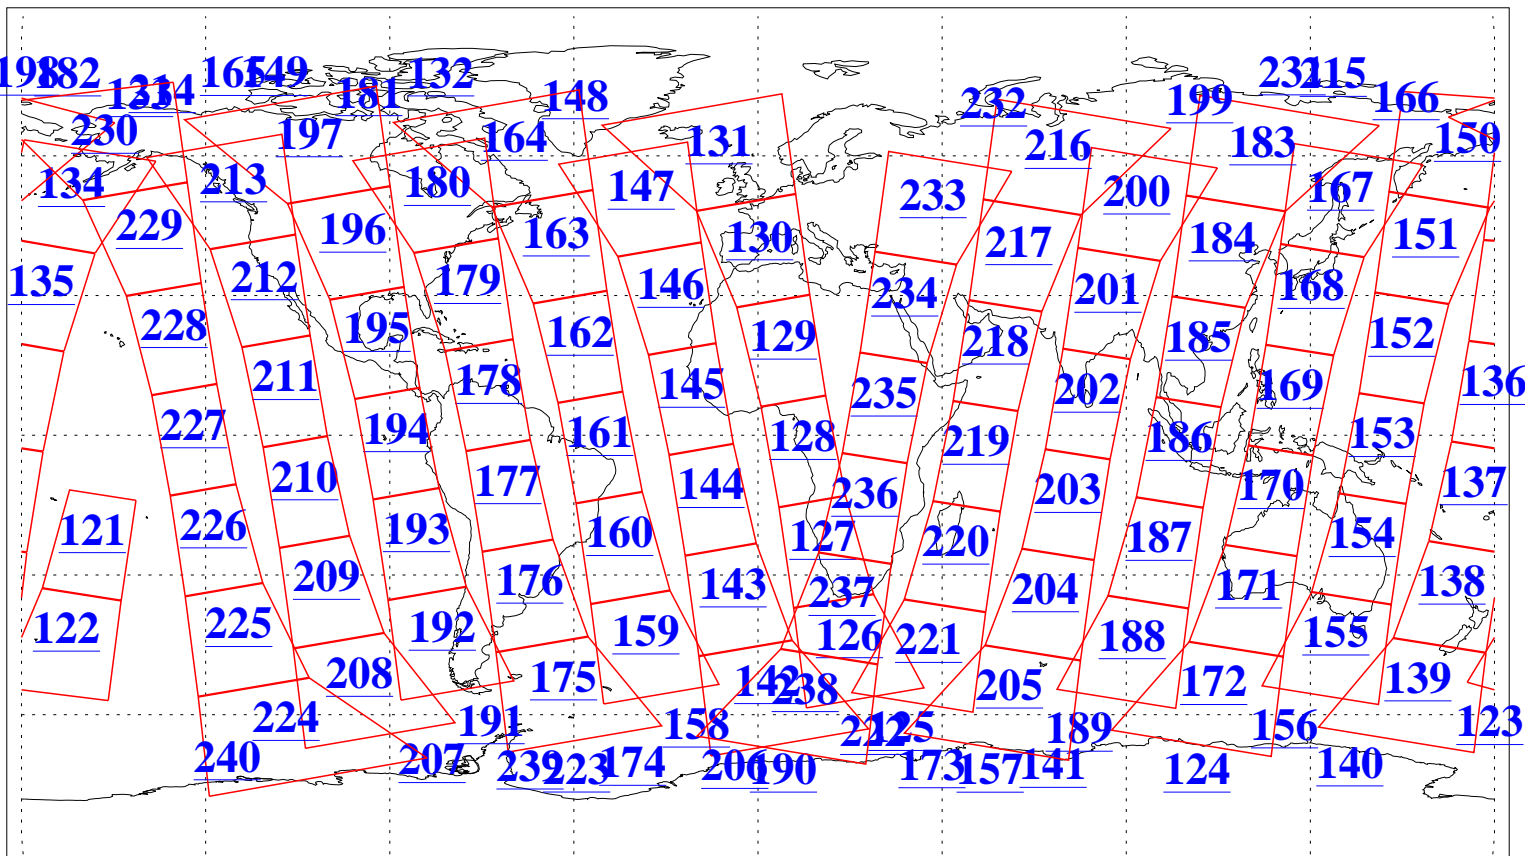

L1B Availability
AMSU Granules: 240
HSB Granules: 0
AIRS Granules: 240

19 Dec 2003
DoY 353
Aqua Day 594
Granules: 1 to 120

Granules: 121 to 240

Legend: AMSU Available, HSB Available, AIRS Available

L1B Availability
AMSU Granules: 240
HSB Granules: 0
AIRS Granules: 240

19 Dec 2003
DoY 353
Aqua Day 594

Ascending Granules

Descending Granules

Legend: AMSU Available, HSB Available, AIRS Available

L1B Availability
 AMSU Granules: 240
 HSB Granules: 0
 AIRS Granules: 240

19 Dec 2003
 DoY 353
 Aqua Day 594