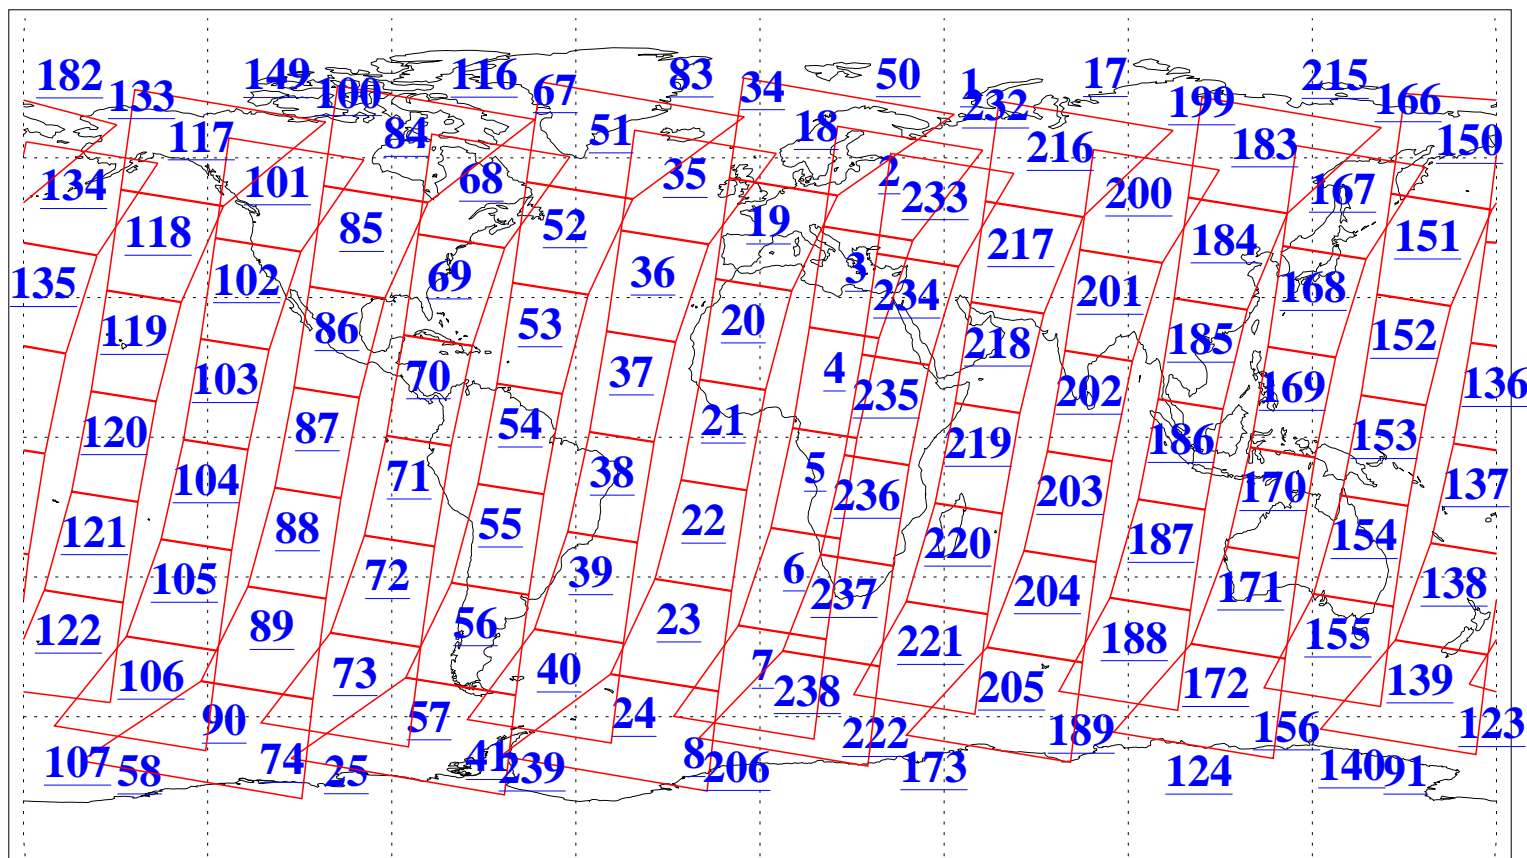

L1B Availability
AMSU Granules: 240
HSB Granules: 0
AIRS Granules: 240

19 Dec 2003
DoY 353
Aqua Day 594
Granules: 1 to 120

Granules: 121 to 240

Legend: AMSU Available, HSB Available, AIRS Available

L1B Availability
AMSU Granules: 240
HSB Granules: 0
AIRS Granules: 240

19 Dec 2003
DoY 353
Aqua Day 594

Ascending Granules

Descending Granules

Legend: AMSU Available, HSB Available, AIRS Available

L1B Availability
 AMSU Granules: 240
 HSB Granules: 0
 AIRS Granules: 240

19 Dec 2003
 DoY 353
 Aqua Day 594

Northern Hemisphere Granules

Southern Hemisphere Granules

Legend: AMSU Available, HSB Available, AIRS Available