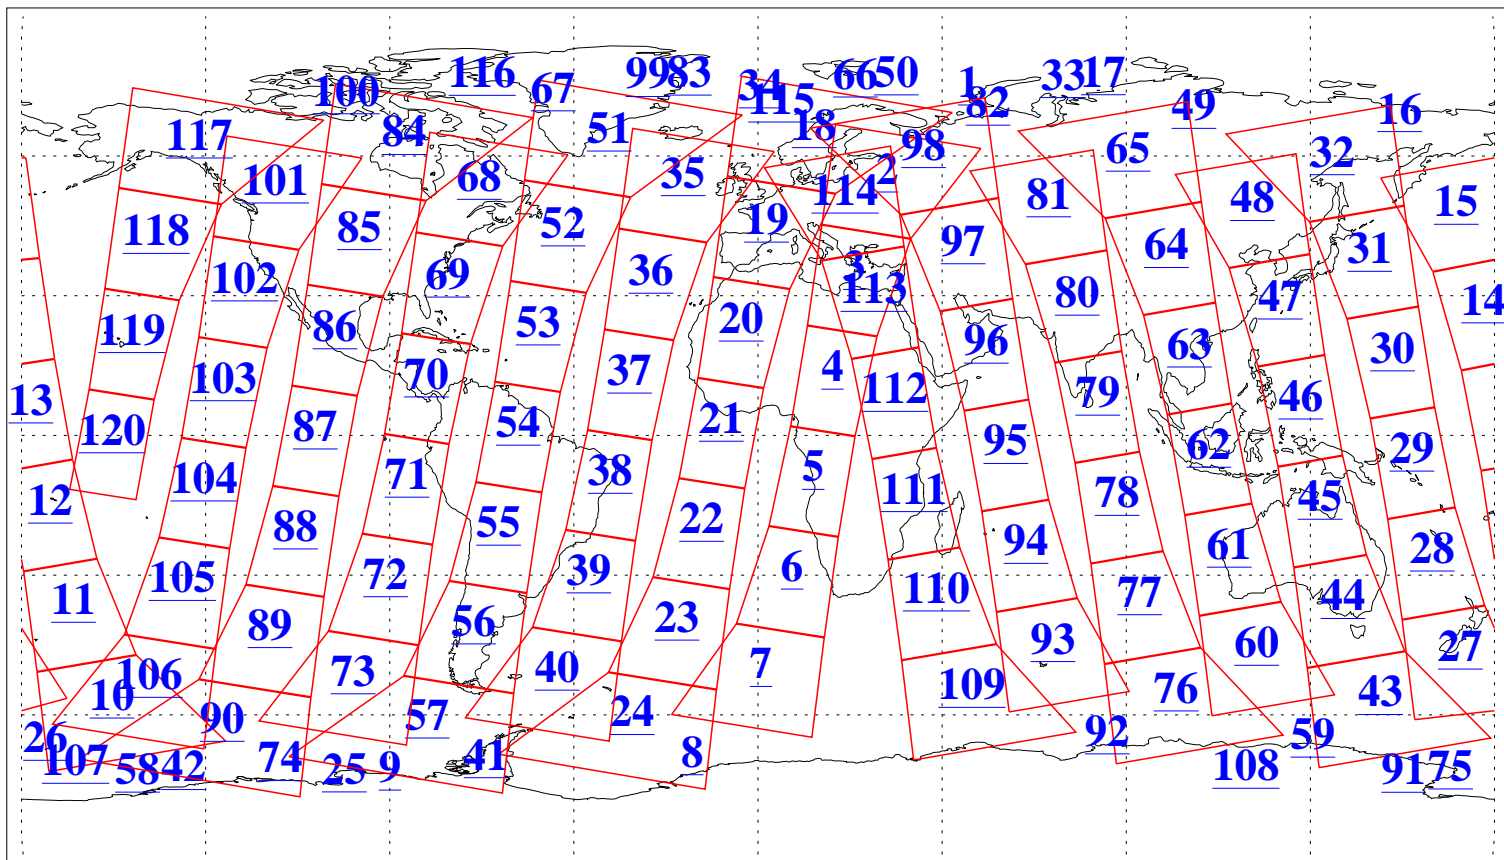

L1B Availability
AMSU Granules: 240
HSB Granules: 0
AIRS Granules: 240

19 Dec 2003
DoY 353
Aqua Day 594
Granules: 1 to 120

Granules: 121 to 240

Legend: AMSU Available, HSB Available, AIRS Available

L1B Availability
AMSU Granules: 240
HSB Granules: 0
AIRS Granules: 240

19 Dec 2003
DoY 353
Aqua Day 594

Ascending Granules

Descending Granules

Legend: AMSU Available, HSB Available, AIRS Available

L1B Availability
 AMSU Granules: 240
 HSB Granules: 0
 AIRS Granules: 240

19 Dec 2003
 DoY 353
 Aqua Day 594

Northern Hemisphere Granules

Southern Hemisphere Granules

Legend: AMSU Available, HSB Available, AIRS Available