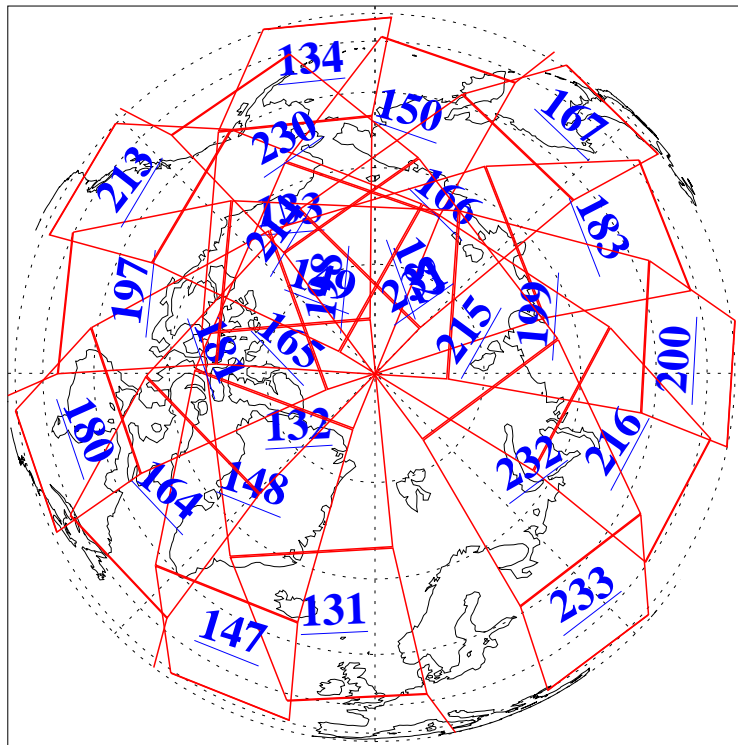

L1B Availability
AMSU Granules: 240
HSB Granules: 0
AIRS Granules: 240

19 Dec 2003
DoY 353
Aqua Day 594
Granules: 1 to 120

Granules: 121 to 240

Legend: AMSU Available, HSB Available, AIRS Available

L1B Availability
AMSU Granules: 240
HSB Granules: 0
AIRS Granules: 240

19 Dec 2003
DoY 353
Aqua Day 594

Ascending Granules

Descending Granules

Legend: AMSU Available, HSB Available, AIRS Available

L1B Availability
 AMSU Granules: 240
 HSB Granules: 0
 AIRS Granules: 240

19 Dec 2003
 DoY 353
 Aqua Day 594

Northern Hemisphere Granules

Southern Hemisphere Granules

Legend: AMSU Available, HSB Available, AIRS Available