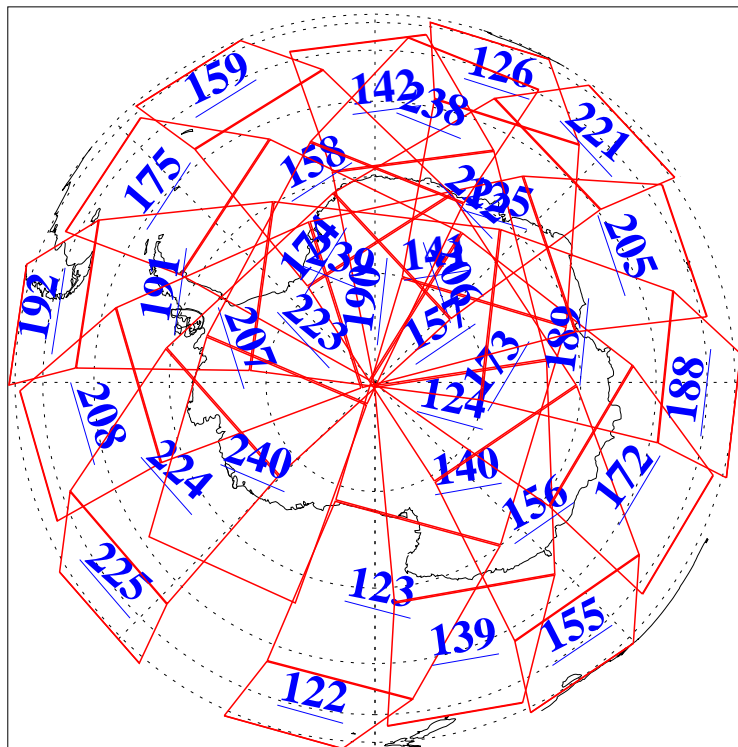

L1B Availability
AMSU Granules: 240
HSB Granules: 0
AIRS Granules: 240

19 Dec 2003
DoY 353
Aqua Day 594
Granules: 1 to 120

Granules: 121 to 240

Legend: AMSU Available, HSB Available, AIRS Available

L1B Availability
AMSU Granules: 240
HSB Granules: 0
AIRS Granules: 240

19 Dec 2003
DoY 353
Aqua Day 594

Ascending Granules

Descending Granules

Legend: AMSU Available, HSB Available, AIRS Available

L1B Availability
 AMSU Granules: 240
 HSB Granules: 0
 AIRS Granules: 240

19 Dec 2003
 DoY 353
 Aqua Day 594

Northern Hemisphere Granules

Southern Hemisphere Granules

Legend: AMSU Available, HSB Available, AIRS Available