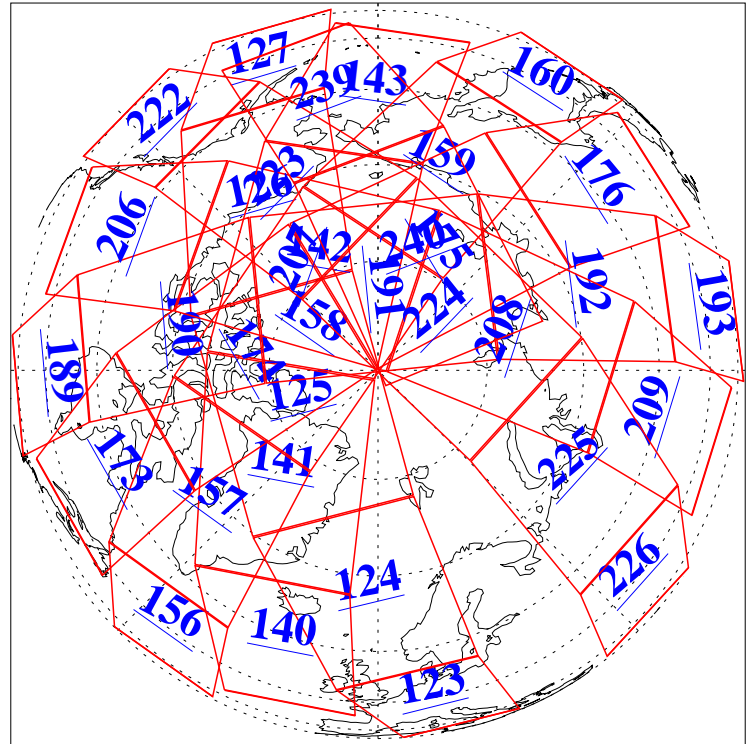

L1B Availability
AMSU Granules: 240
HSB Granules: 0
AIRS Granules: 240

18 Dec 2003
DoY 352
Aqua Day 593
Granules: 1 to 120

Granules: 121 to 240

Legend: AMSU Available, HSB Available, AIRS Available

L1B Availability
AMSU Granules: 240
HSB Granules: 0
AIRS Granules: 240

18 Dec 2003
DoY 352
Aqua Day 593

Ascending Granules

Descending Granules

Legend: AMSU Available, HSB Available, AIRS Available

L1B Availability
 AMSU Granules: 240
 HSB Granules: 0
 AIRS Granules: 240

18 Dec 2003
 DoY 352
 Aqua Day 593

Northern Hemisphere Granules

Southern Hemisphere Granules

Legend: AMSU Available, ~~HSB Available~~, AIRS Available