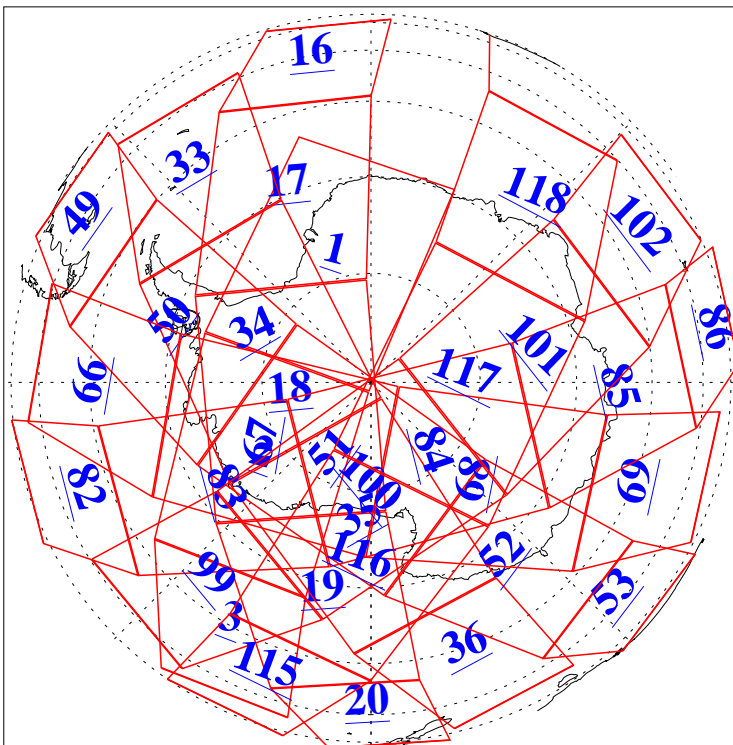

L1B Availability
AMSU Granules: 240
HSB Granules: 0
AIRS Granules: 240

18 Dec 2003
DoY 352
Aqua Day 593
Granules: 1 to 120

Granules: 121 to 240

Legend: AMSU Available, HSB Available, AIRS Available

L1B Availability
AMSU Granules: 240
HSB Granules: 0
AIRS Granules: 240

18 Dec 2003
DoY 352
Aqua Day 593

Ascending Granules

Descending Granules

Legend: AMSU Available, HSB Available, AIRS Available

L1B Availability
 AMSU Granules: 240
 HSB Granules: 0
 AIRS Granules: 240

18 Dec 2003
 DoY 352
 Aqua Day 593

Northern Hemisphere Granules

Southern Hemisphere Granules

Legend: AMSU Available, ~~HSB Available~~, AIRS Available