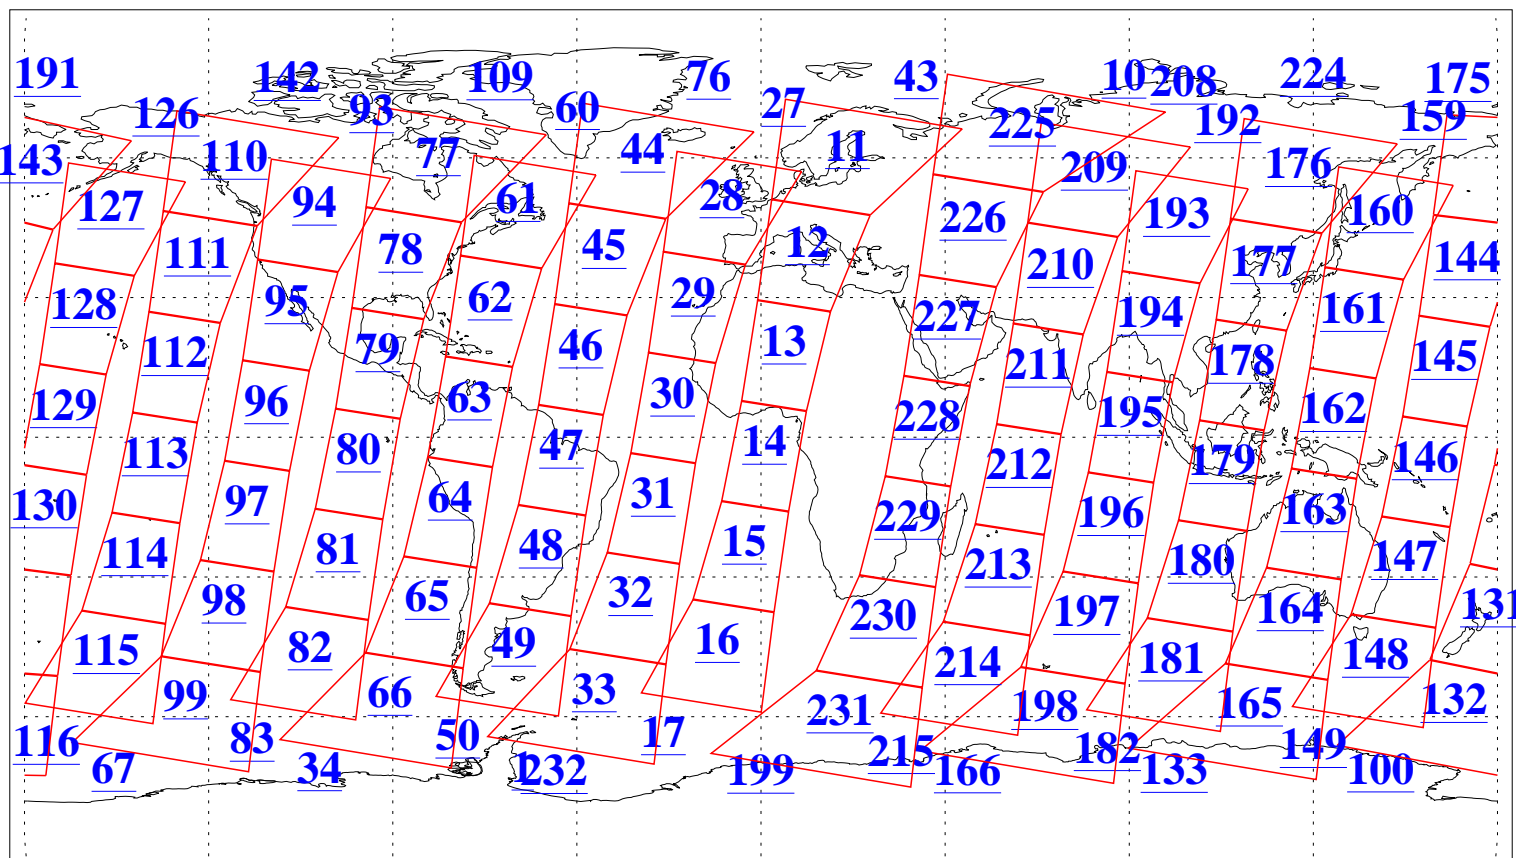

L1B Availability
AMSU Granules: 240
HSB Granules: 0
AIRS Granules: 240

18 Dec 2003
DoY 352
Aqua Day 593
Granules: 1 to 120

Granules: 121 to 240

Legend: AMSU Available, HSB Available, AIRS Available

L1B Availability
AMSU Granules: 240
HSB Granules: 0
AIRS Granules: 240

18 Dec 2003
DoY 352
Aqua Day 593

Ascending Granules

Descending Granules

Legend: AMSU Available, HSB Available, AIRS Available

L1B Availability
 AMSU Granules: 240
 HSB Granules: 0
 AIRS Granules: 240

18 Dec 2003
 DoY 352
 Aqua Day 593