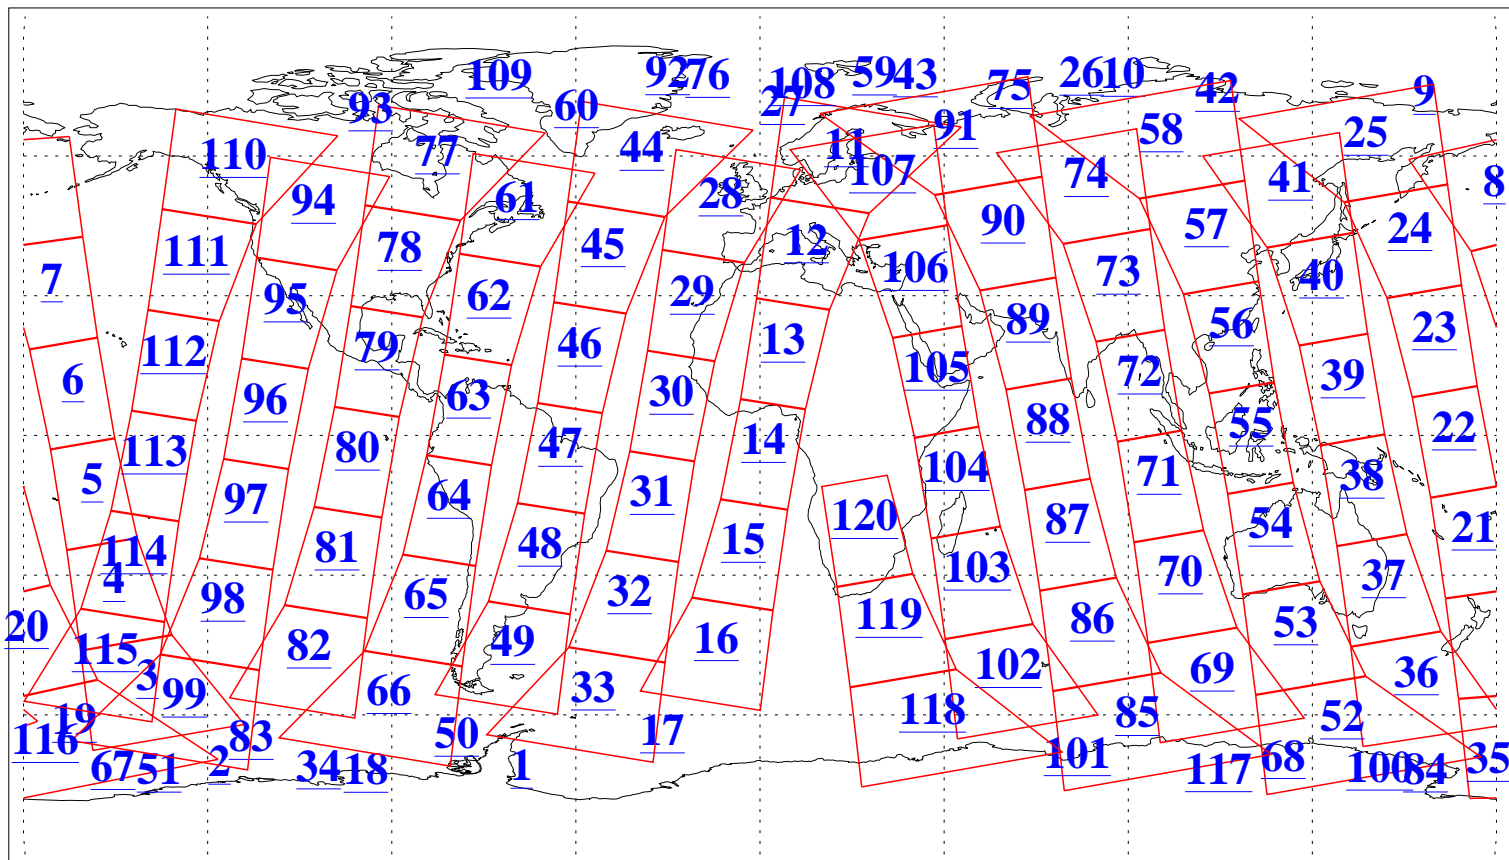

L1B Availability
AMSU Granules: 240
HSB Granules: 0
AIRS Granules: 240

18 Dec 2003
DoY 352
Aqua Day 593
Granules: 1 to 120

Granules: 121 to 240

Legend: AMSU Available, HSB Available, AIRS Available

L1B Availability
AMSU Granules: 240
HSB Granules: 0
AIRS Granules: 240

18 Dec 2003
DoY 352
Aqua Day 593

Ascending Granules

Descending Granules

Legend: AMSU Available, HSB Available, AIRS Available

L1B Availability
 AMSU Granules: 240
 HSB Granules: 0
 AIRS Granules: 240

18 Dec 2003
 DoY 352
 Aqua Day 593

Northern Hemisphere Granules

Southern Hemisphere Granules

Legend: AMSU Available, ~~HSB Available~~, AIRS Available