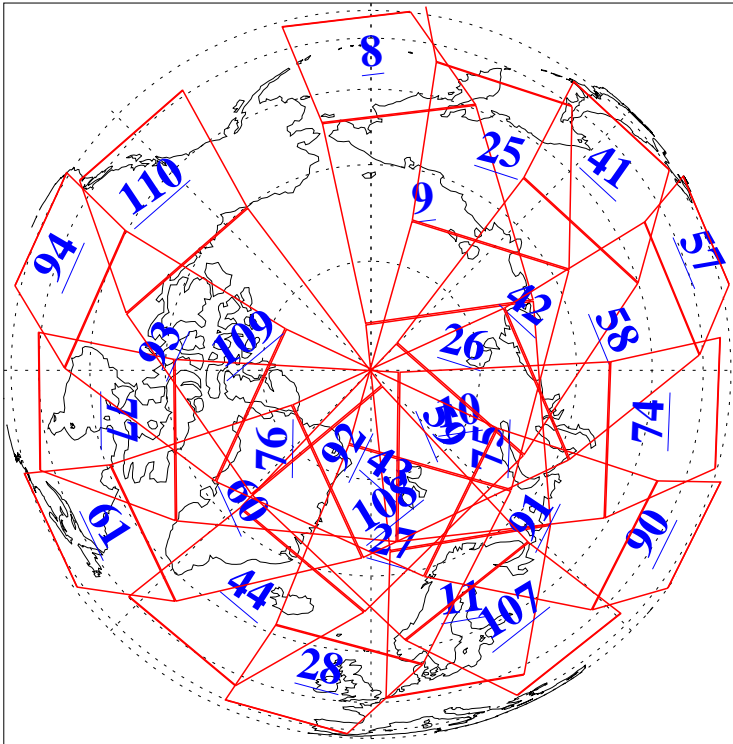

L1B Availability
AMSU Granules: 240
HSB Granules: 0
AIRS Granules: 240

18 Dec 2003
DoY 352
Aqua Day 593
Granules: 1 to 120

Granules: 121 to 240

Legend: AMSU Available, HSB Available, AIRS Available

L1B Availability
AMSU Granules: 240
HSB Granules: 0
AIRS Granules: 240

18 Dec 2003
DoY 352
Aqua Day 593

Ascending Granules

Descending Granules

Legend: AMSU Available, HSB Available, AIRS Available

L1B Availability
 AMSU Granules: 240
 HSB Granules: 0
 AIRS Granules: 240

18 Dec 2003
 DoY 352
 Aqua Day 593

Northern Hemisphere Granules

Southern Hemisphere Granules

Legend: AMSU Available, ~~HSB Available~~, AIRS Available