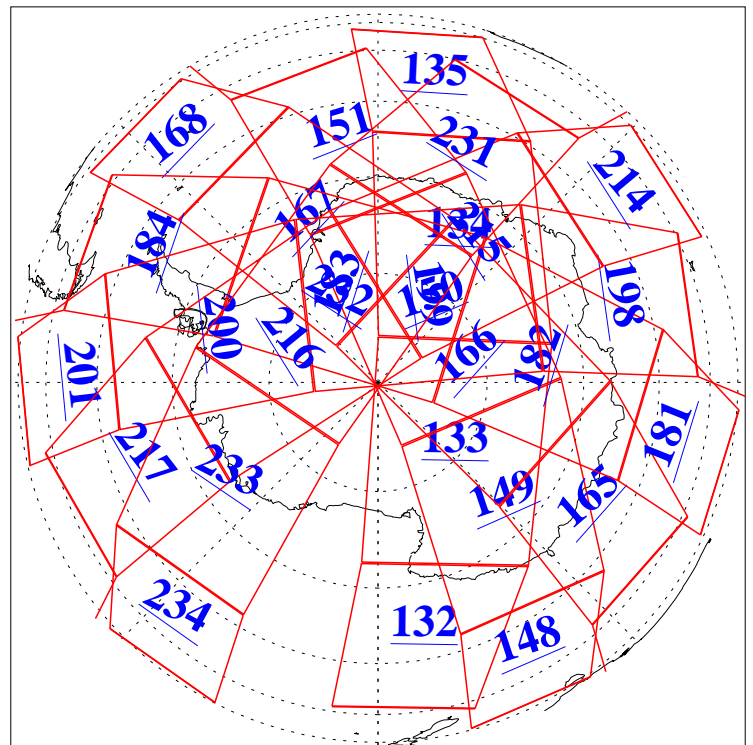

L1B Availability
AMSU Granules: 240
HSB Granules: 0
AIRS Granules: 240

18 Dec 2003
DoY 352
Aqua Day 593
Granules: 1 to 120

Granules: 121 to 240

Legend: AMSU Available, HSB Available, AIRS Available

L1B Availability
AMSU Granules: 240
HSB Granules: 0
AIRS Granules: 240

18 Dec 2003
DoY 352
Aqua Day 593

Ascending Granules

Descending Granules

Legend: AMSU Available, HSB Available, AIRS Available

L1B Availability
 AMSU Granules: 240
 HSB Granules: 0
 AIRS Granules: 240

18 Dec 2003
 DoY 352
 Aqua Day 593

Northern Hemisphere Granules

Southern Hemisphere Granules

Legend: AMSU Available, ~~HSB Available~~, AIRS Available