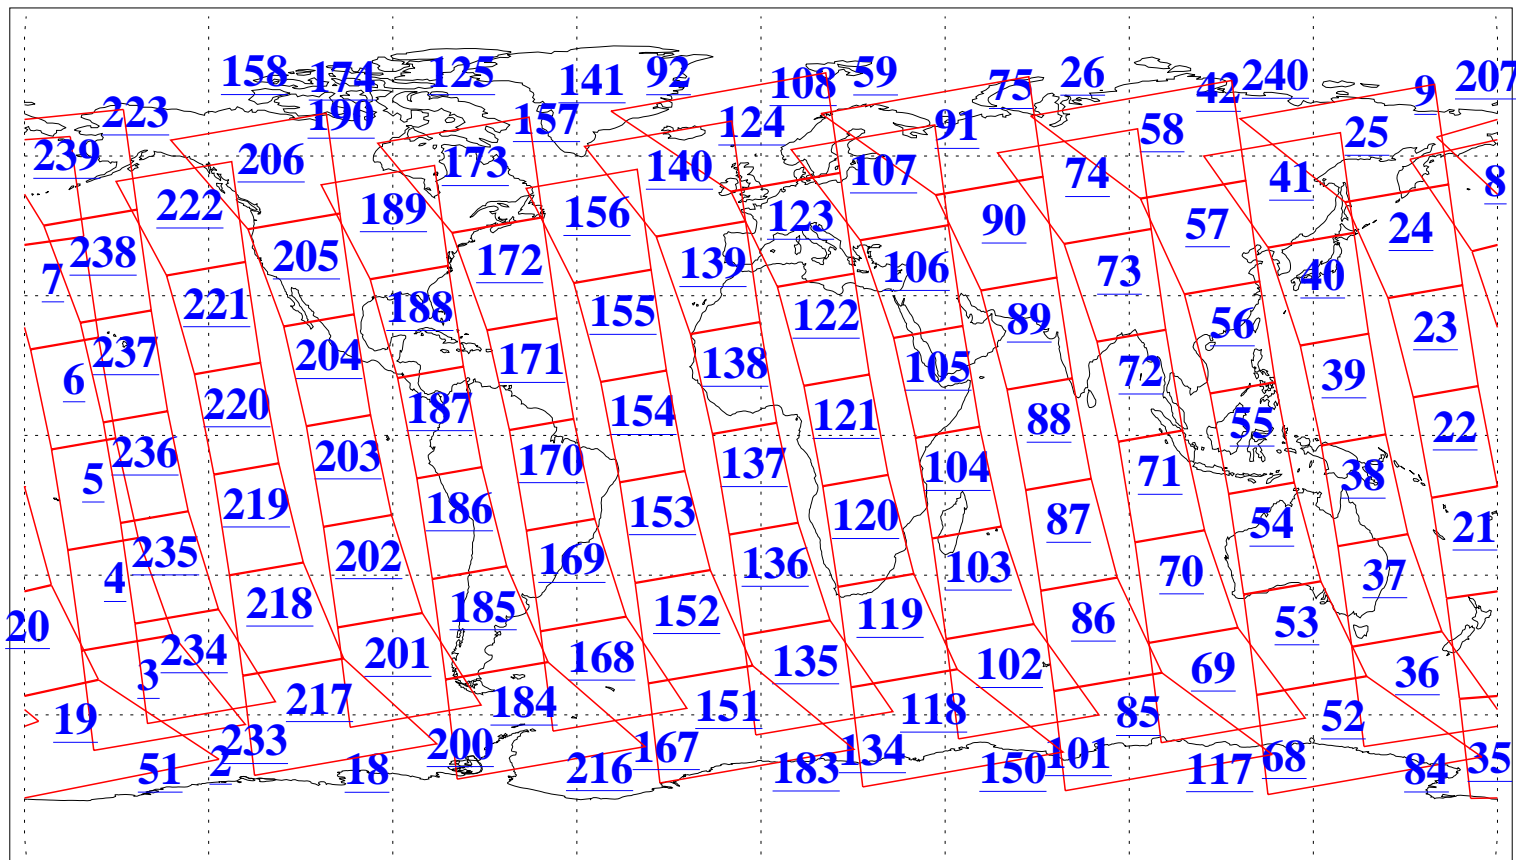

L1B Availability
AMSU Granules: 240
HSB Granules: 0
AIRS Granules: 240

18 Dec 2003
DoY 352
Aqua Day 593
Granules: 1 to 120

Granules: 121 to 240

Legend: AMSU Available, HSB Available, AIRS Available

L1B Availability
AMSU Granules: 240
HSB Granules: 0
AIRS Granules: 240

18 Dec 2003
DoY 352
Aqua Day 593

Ascending Granules

Descending Granules

Legend: AMSU Available, HSB Available, AIRS Available

L1B Availability
 AMSU Granules: 240
 HSB Granules: 0
 AIRS Granules: 240

18 Dec 2003
 DoY 352
 Aqua Day 593

Northern Hemisphere Granules

Southern Hemisphere Granules

Legend: AMSU Available, ~~HSB Available~~, AIRS Available