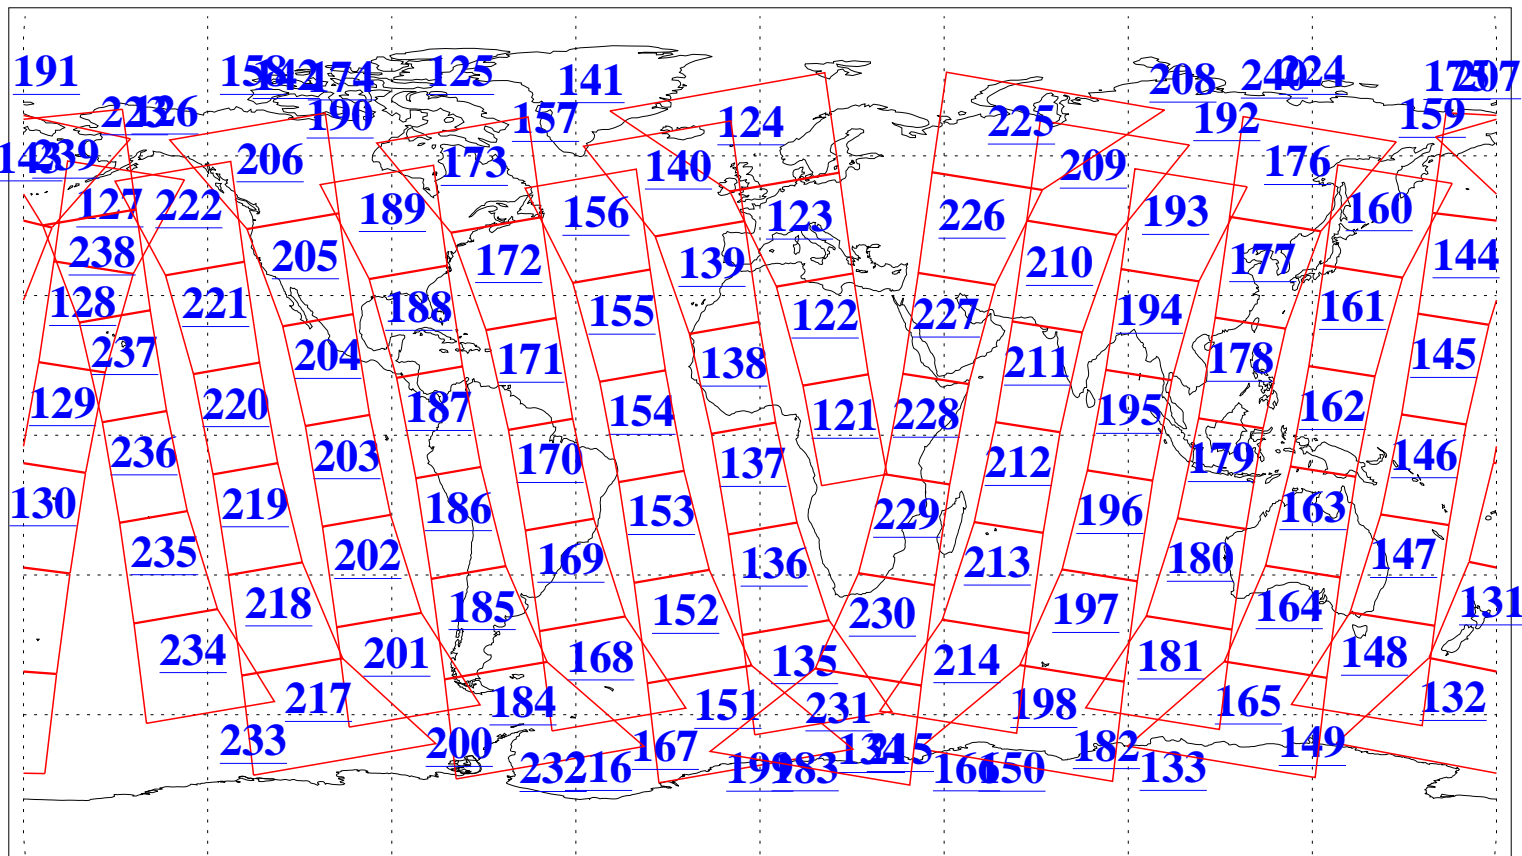

L1B Availability
AMSU Granules: 240
HSB Granules: 0
AIRS Granules: 240

18 Dec 2003
DoY 352
Aqua Day 593
Granules: 1 to 120

Granules: 121 to 240

Legend: AMSU Available, HSB Available, AIRS Available

L1B Availability
AMSU Granules: 240
HSB Granules: 0
AIRS Granules: 240

18 Dec 2003
DoY 352
Aqua Day 593

Ascending Granules

Descending Granules

Legend: AMSU Available, HSB Available, AIRS Available

L1B Availability
 AMSU Granules: 240
 HSB Granules: 0
 AIRS Granules: 240

18 Dec 2003
 DoY 352
 Aqua Day 593