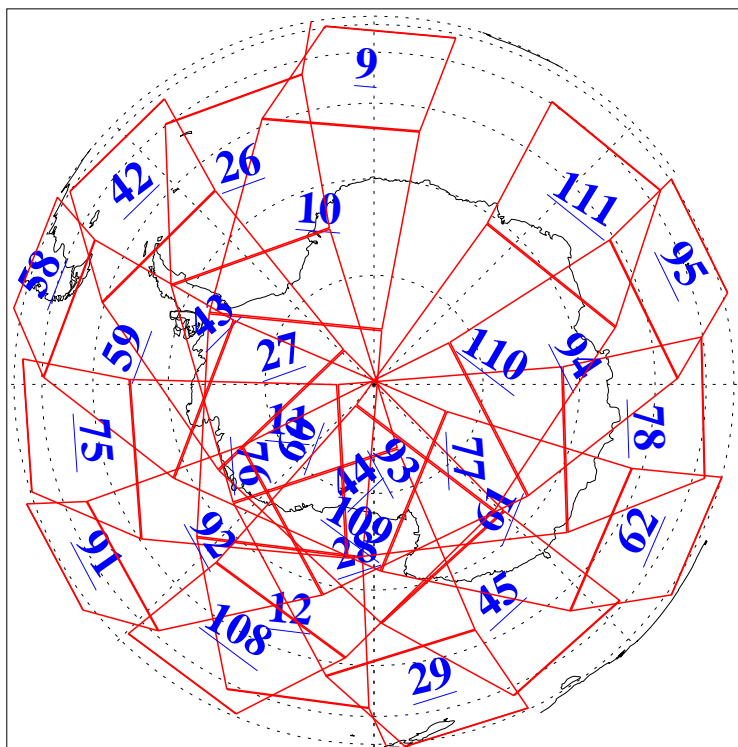

L1B Availability
AMSU Granules: 240
HSB Granules: 0
AIRS Granules: 200

17 Dec 2003
DoY 351
Aqua Day 592
Granules: 1 to 120

Granules: 121 to 240

Legend: AMSU Available, HSB Available, AIRS Available

L1B Availability
AMSU Granules: 240
HSB Granules: 0
AIRS Granules: 200

17 Dec 2003
DoY 351
Aqua Day 592

Ascending Granules

Descending Granules

Legend: AMSU Available, HSB Available, AIRS Available

L1B Availability
 AMSU Granules: 240
 HSB Granules: 0
 AIRS Granules: 200

17 Dec 2003
 DoY 351
 Aqua Day 592

Northern Hemisphere Granules

Southern Hemisphere Granules

Legend: AMSU Available, HSB Available, AIRS Available