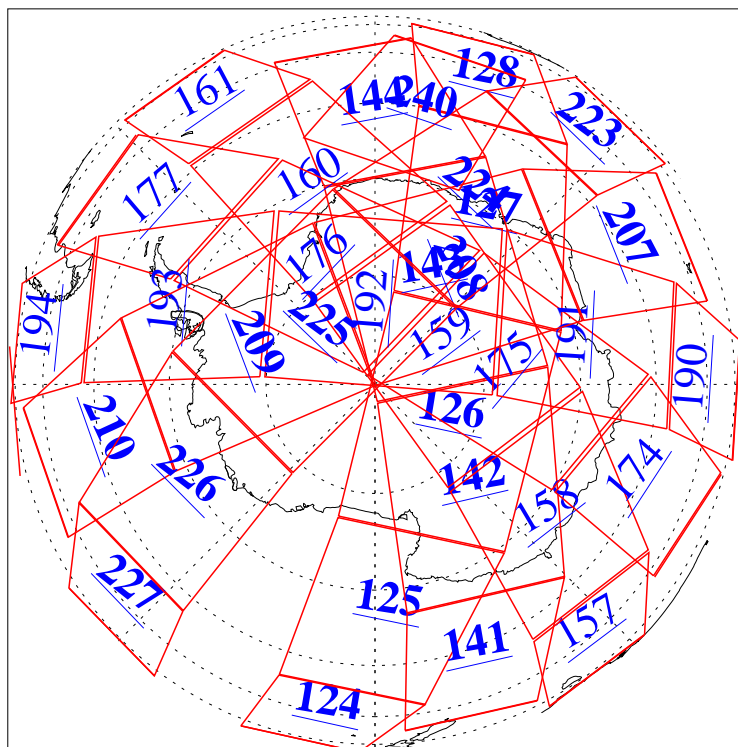

L1B Availability
AMSU Granules: 240
HSB Granules: 0
AIRS Granules: 200

17 Dec 2003
DoY 351
Aqua Day 592
Granules: 1 to 120

Granules: 121 to 240

Legend: AMSU Available, HSB Available, AIRS Available

L1B Availability
AMSU Granules: 240
HSB Granules: 0
AIRS Granules: 200

17 Dec 2003
DoY 351
Aqua Day 592

Ascending Granules

Descending Granules

Legend: AMSU Available, HSB Available, AIRS Available

L1B Availability
 AMSU Granules: 240
 HSB Granules: 0
 AIRS Granules: 200

17 Dec 2003
 DoY 351
 Aqua Day 592

Northern Hemisphere Granules

Southern Hemisphere Granules

Legend: AMSU Available, HSB Available, AIRS Available