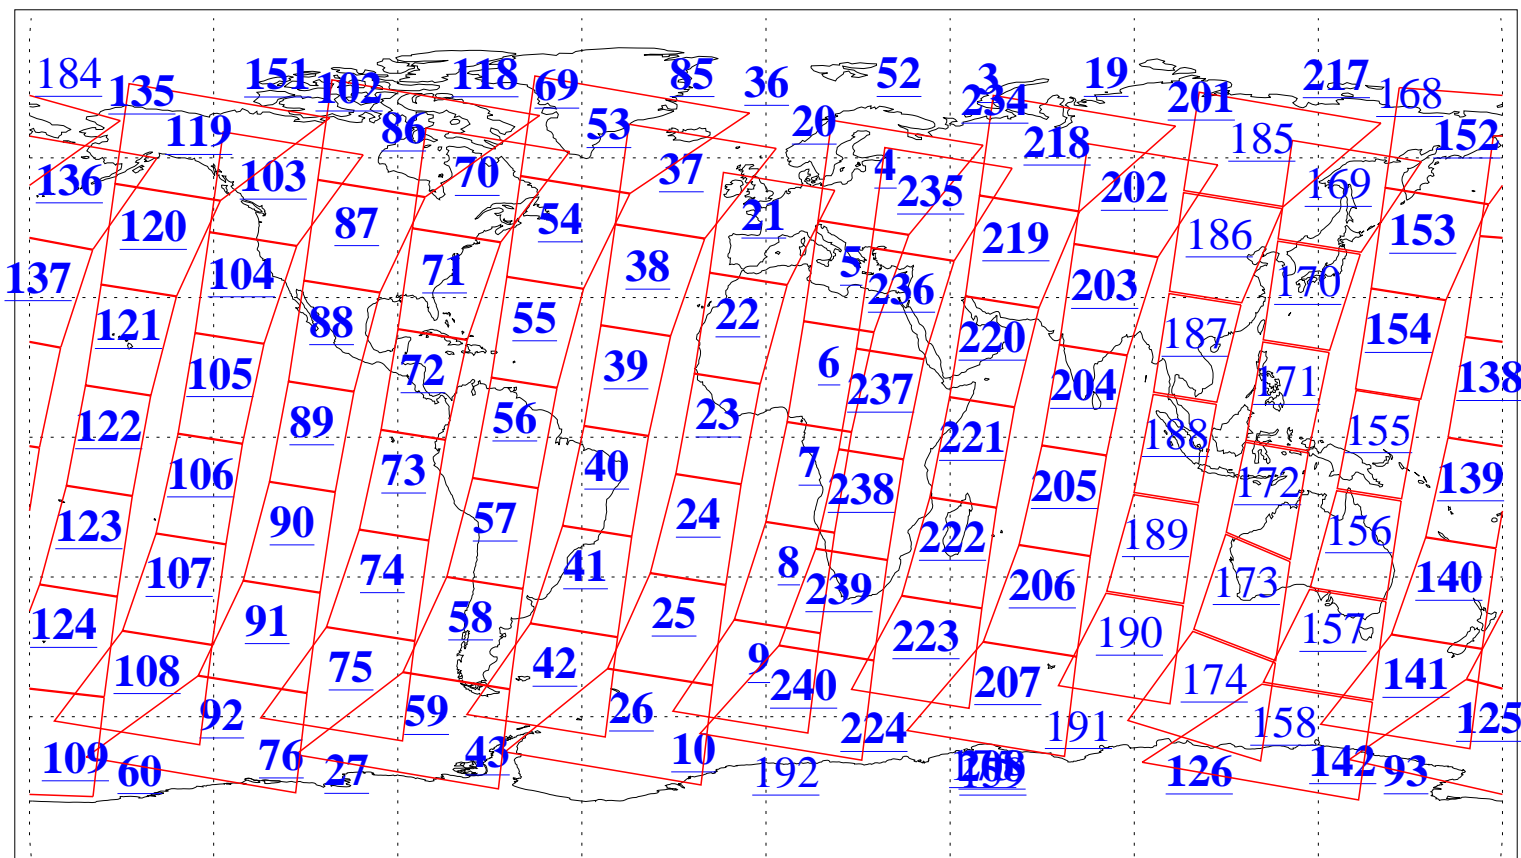

L1B Availability
AMSU Granules: 240
HSB Granules: 0
AIRS Granules: 200

17 Dec 2003
DoY 351
Aqua Day 592
Granules: 1 to 120

Granules: 121 to 240

Legend: AMSU Available, HSB Available, AIRS Available

L1B Availability
AMSU Granules: 240
HSB Granules: 0
AIRS Granules: 200

17 Dec 2003
DoY 351
Aqua Day 592

Ascending Granules

Descending Granules

Legend: AMSU Available, HSB Available, AIRS Available

L1B Availability
 AMSU Granules: 240
 HSB Granules: 0
 AIRS Granules: 200

17 Dec 2003
 DoY 351
 Aqua Day 592

Northern Hemisphere Granules

Southern Hemisphere Granules

Legend: AMSU Available, HSB Available, AIRS Available