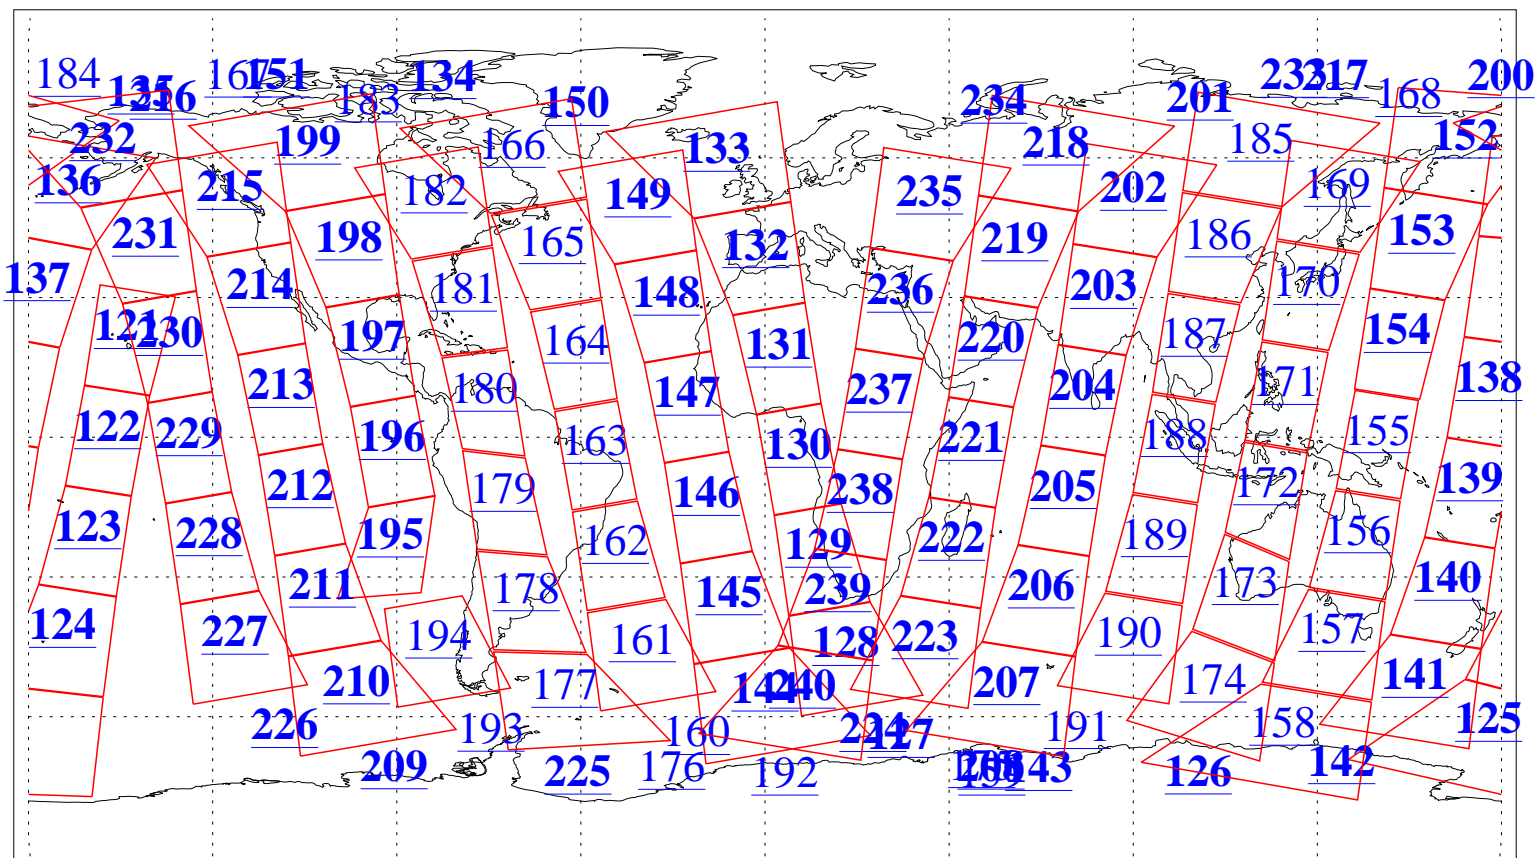

L1B Availability
AMSU Granules: 240
HSB Granules: 0
AIRS Granules: 200

17 Dec 2003
DoY 351
Aqua Day 592
Granules: 1 to 120

Granules: 121 to 240

Legend: AMSU Available, HSB Available, AIRS Available

L1B Availability
AMSU Granules: 240
HSB Granules: 0
AIRS Granules: 200

17 Dec 2003
DoY 351
Aqua Day 592

Ascending Granules

Descending Granules

Legend: AMSU Available, HSB Available, AIRS Available

L1B Availability
 AMSU Granules: 240
 HSB Granules: 0
 AIRS Granules: 200

17 Dec 2003
 DoY 351
 Aqua Day 592

Northern Hemisphere Granules

Southern Hemisphere Granules

Legend: AMSU Available, HSB Available, AIRS Available