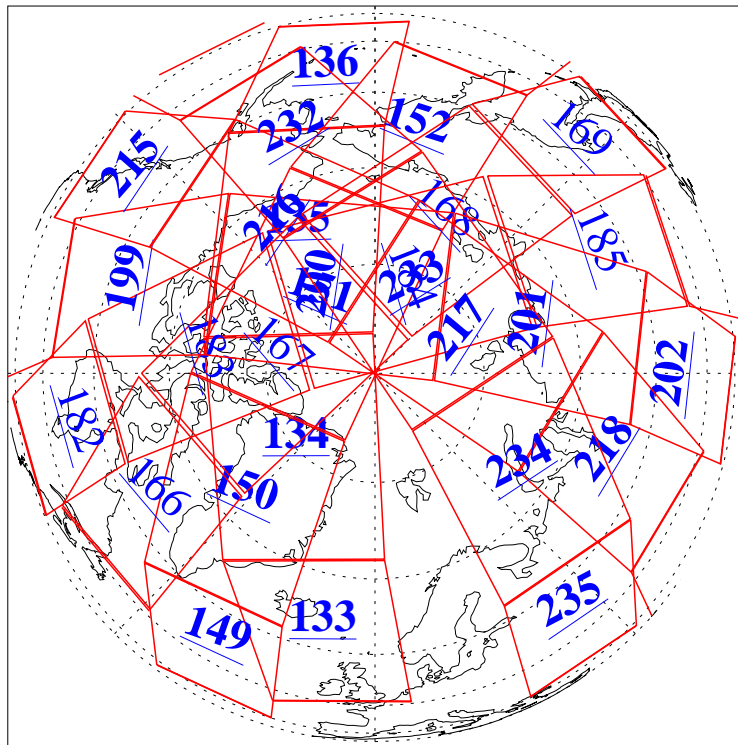

L1B Availability
AMSU Granules: 240
HSB Granules: 0
AIRS Granules: 200

17 Dec 2003
DoY 351
Aqua Day 592
Granules: 1 to 120

Granules: 121 to 240

Legend: AMSU Available, HSB Available, AIRS Available

L1B Availability
AMSU Granules: 240
HSB Granules: 0
AIRS Granules: 200

17 Dec 2003
DoY 351
Aqua Day 592

Ascending Granules

Descending Granules

Legend: AMSU Available, HSB Available, AIRS Available

L1B Availability
 AMSU Granules: 240
 HSB Granules: 0
 AIRS Granules: 200

17 Dec 2003
 DoY 351
 Aqua Day 592

Northern Hemisphere Granules

Southern Hemisphere Granules

Legend: AMSU Available, HSB Available, AIRS Available