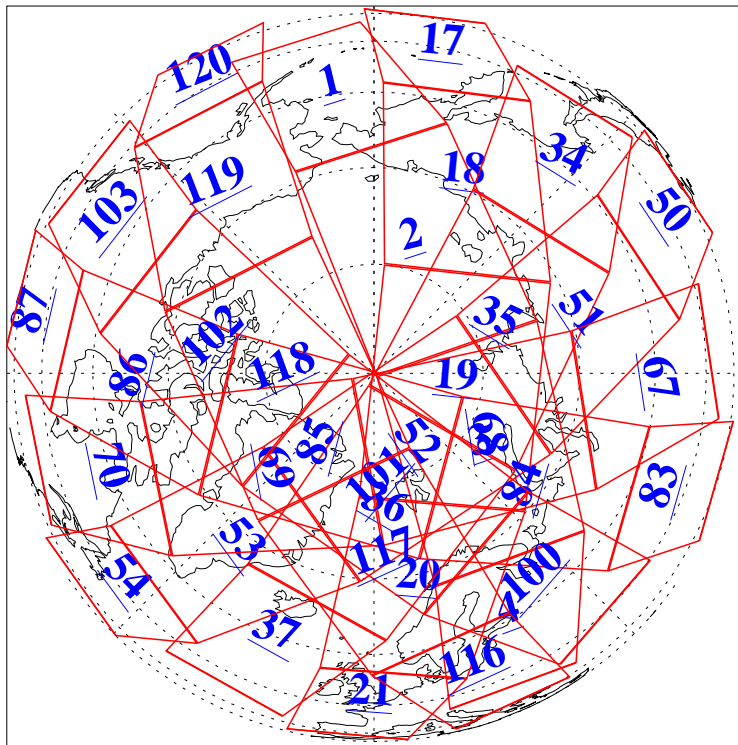

L1B Availability
AMSU Granules: 240
HSB Granules: 0
AIRS Granules: 200

17 Dec 2003
DoY 351
Aqua Day 592
Granules: 1 to 120

Granules: 121 to 240

Legend: AMSU Available, HSB Available, AIRS Available

L1B Availability
AMSU Granules: 240
HSB Granules: 0
AIRS Granules: 200

17 Dec 2003
DoY 351
Aqua Day 592

Ascending Granules

Descending Granules

Legend: AMSU Available, HSB Available, AIRS Available

L1B Availability
 AMSU Granules: 240
 HSB Granules: 0
 AIRS Granules: 200

17 Dec 2003
 DoY 351
 Aqua Day 592

Northern Hemisphere Granules

Southern Hemisphere Granules

Legend: AMSU Available, HSB Available, AIRS Available