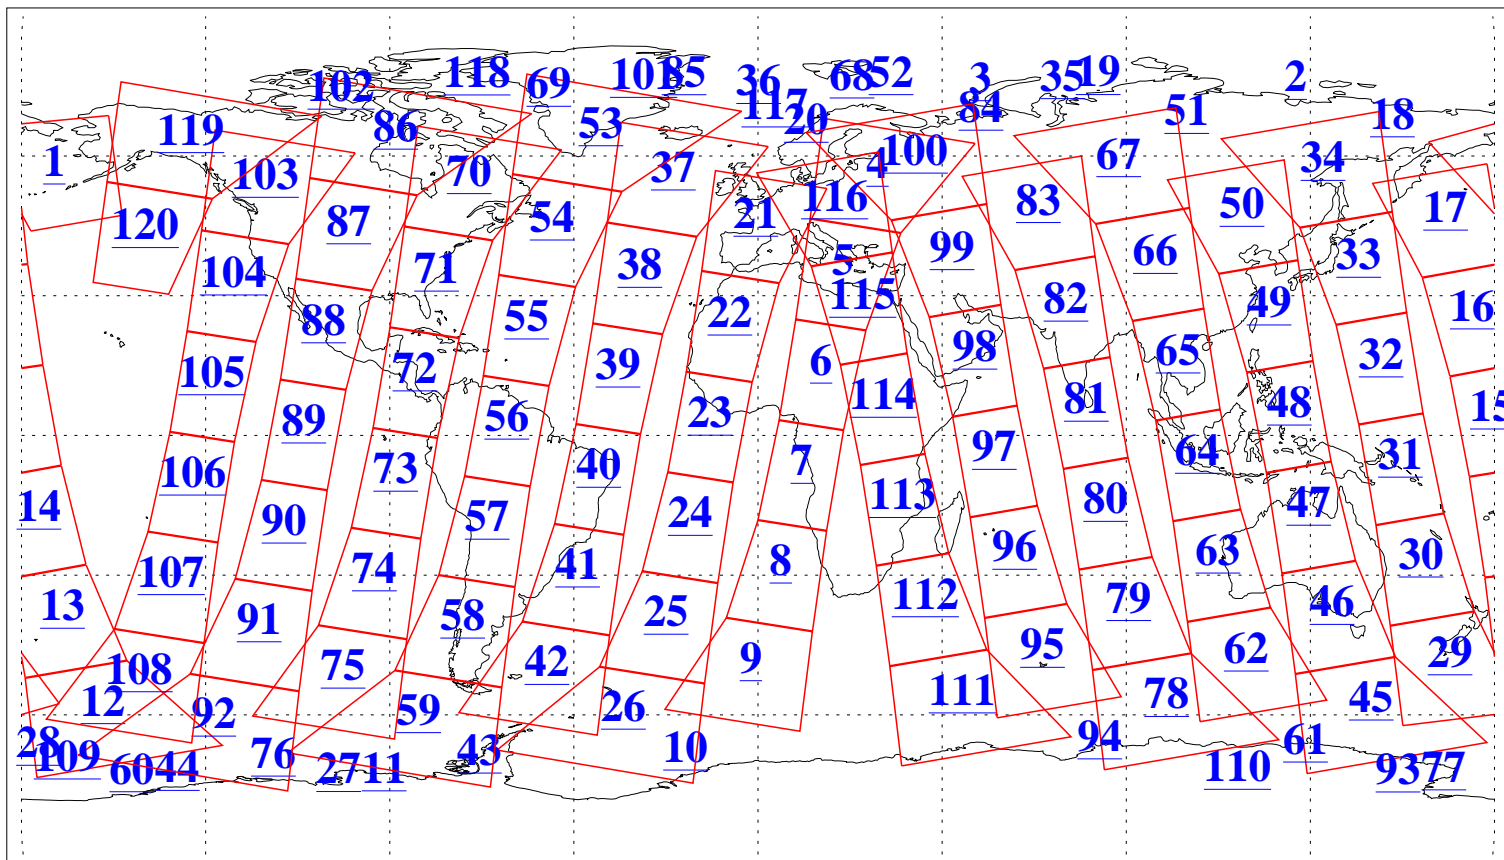

L1B Availability
AMSU Granules: 240
HSB Granules: 0
AIRS Granules: 200

17 Dec 2003
DoY 351
Aqua Day 592
Granules: 1 to 120

Granules: 121 to 240

Legend: AMSU Available, HSB Available, AIRS Available

L1B Availability
AMSU Granules: 240
HSB Granules: 0
AIRS Granules: 200

17 Dec 2003
DoY 351
Aqua Day 592

Ascending Granules

Descending Granules

Legend: AMSU Available, HSB Available, AIRS Available

L1B Availability
 AMSU Granules: 240
 HSB Granules: 0
 AIRS Granules: 200

17 Dec 2003
 DoY 351
 Aqua Day 592

Northern Hemisphere Granules

Southern Hemisphere Granules

Legend: AMSU Available, HSB Available, AIRS Available