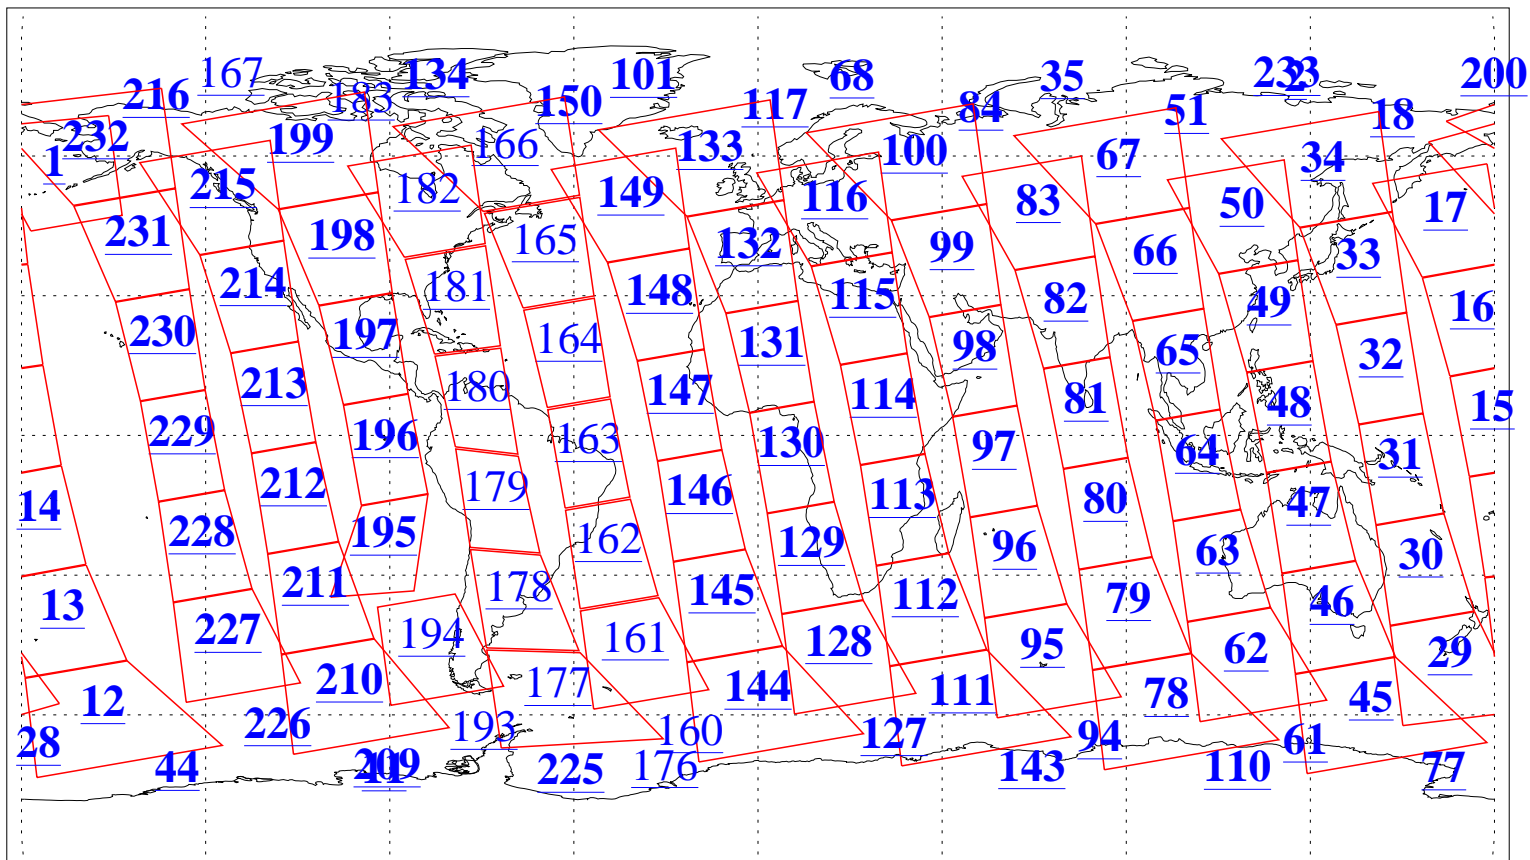

L1B Availability
AMSU Granules: 240
HSB Granules: 0
AIRS Granules: 200

17 Dec 2003
DoY 351
Aqua Day 592
Granules: 1 to 120

Granules: 121 to 240

Legend: AMSU Available, HSB Available, AIRS Available

L1B Availability
AMSU Granules: 240
HSB Granules: 0
AIRS Granules: 200

17 Dec 2003
DoY 351
Aqua Day 592

Ascending Granules

Descending Granules

Legend: AMSU Available, HSB Available, AIRS Available

L1B Availability
 AMSU Granules: 240
 HSB Granules: 0
 AIRS Granules: 200

17 Dec 2003
 DoY 351
 Aqua Day 592

Northern Hemisphere Granules

Southern Hemisphere Granules

Legend: AMSU Available, HSB Available, AIRS Available