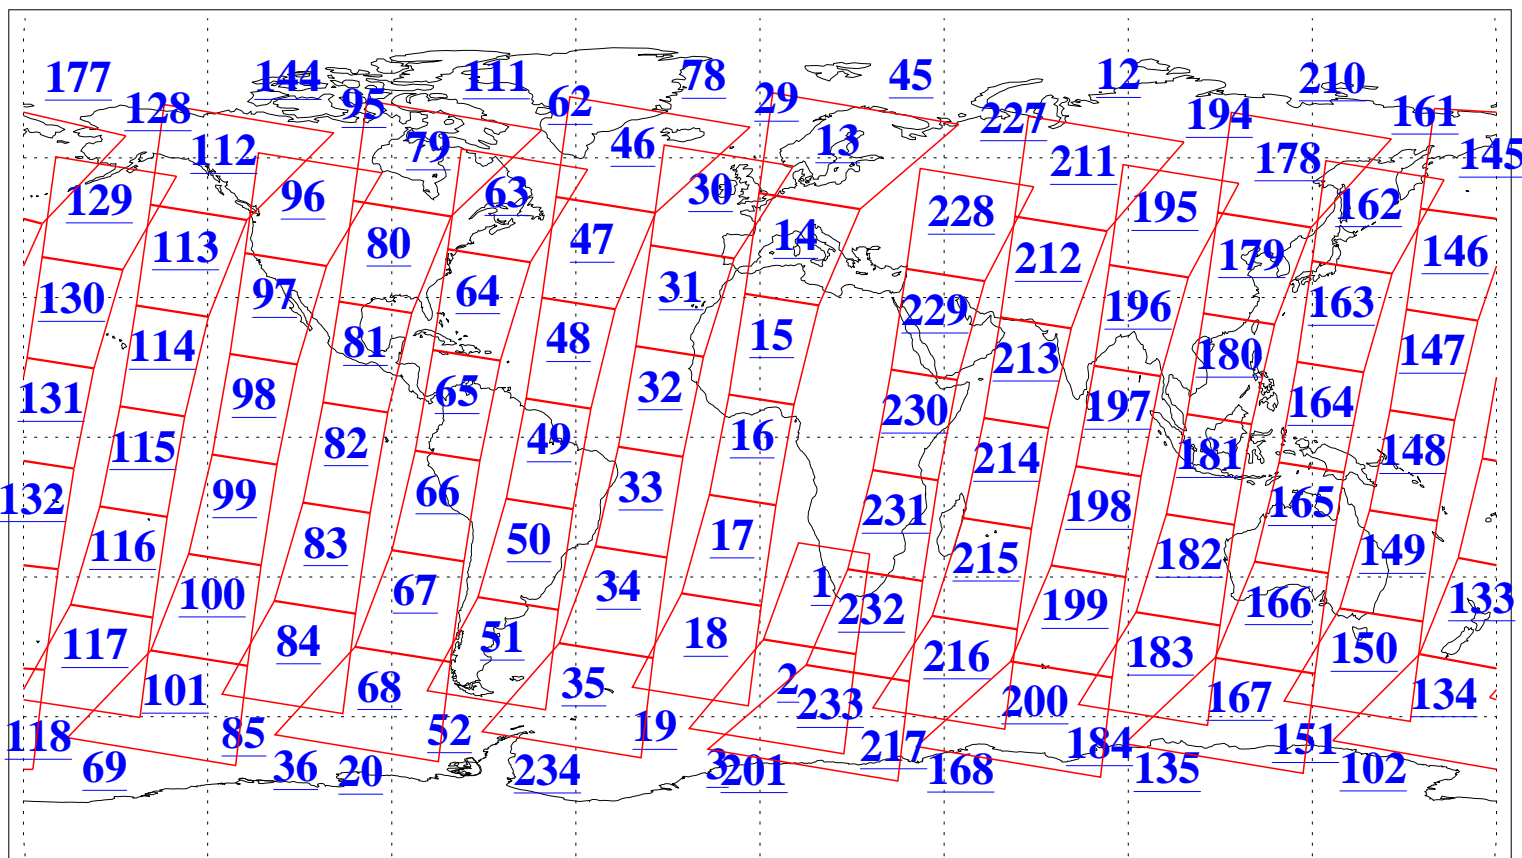

L1B Availability  
AMSU Granules: 240  
HSB Granules: 0  
AIRS Granules: 240

16 Dec 2003  
DoY 350  
Aqua Day 591  
Granules: 1 to 120

Granules: 121 to 240

Legend: AMSU Available, HSB Available, AIRS Available

L1B Availability  
AMSU Granules: 240  
HSB Granules: 0  
AIRS Granules: 240

16 Dec 2003  
DoY 350  
Aqua Day 591

Ascending Granules

Descending Granules

Legend: AMSU Available, HSB Available, AIRS Available

L1B Availability  
 AMSU Granules: 240  
 HSB Granules: 0  
 AIRS Granules: 240

16 Dec 2003  
 DoY 350  
 Aqua Day 591

Northern Hemisphere Granules

Southern Hemisphere Granules

Legend: AMSU Available, ~~HSB Available~~, AIRS Available