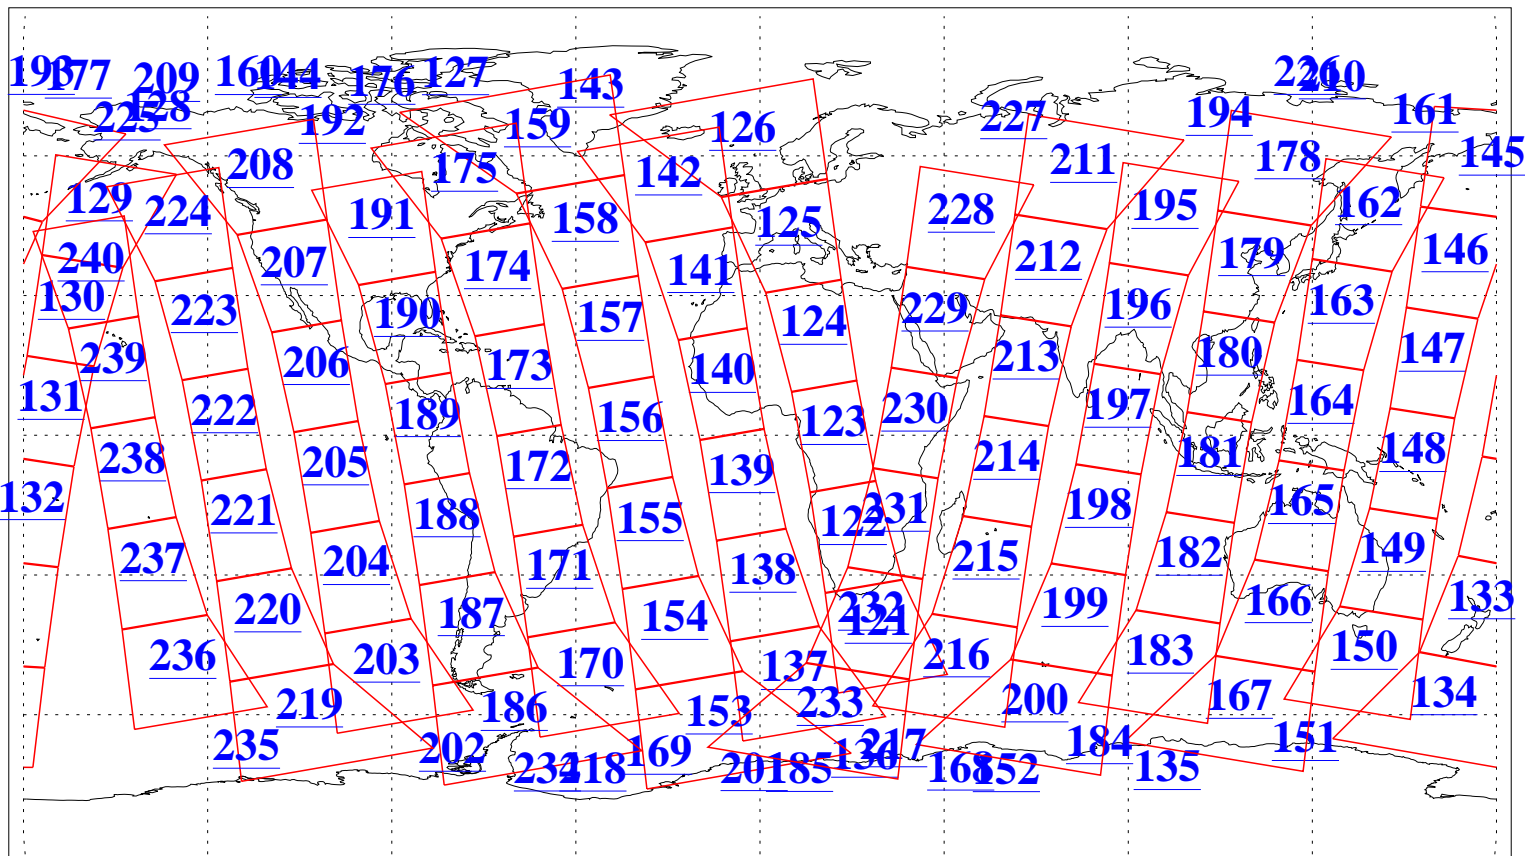

L1B Availability  
AMSU Granules: 240  
HSB Granules: 0  
AIRS Granules: 240

16 Dec 2003  
DoY 350  
Aqua Day 591  
Granules: 1 to 120

Granules: 121 to 240

Legend: AMSU Available, HSB Available, AIRS Available

L1B Availability  
AMSU Granules: 240  
HSB Granules: 0  
AIRS Granules: 240

16 Dec 2003  
DoY 350  
Aqua Day 591

Ascending Granules

Descending Granules

Legend: AMSU Available, HSB Available, AIRS Available

L1B Availability  
 AMSU Granules: 240  
 HSB Granules: 0  
 AIRS Granules: 240

16 Dec 2003  
 DoY 350  
 Aqua Day 591

Northern Hemisphere Granules

Southern Hemisphere Granules

Legend: AMSU Available, ~~HSB Available~~, AIRS Available