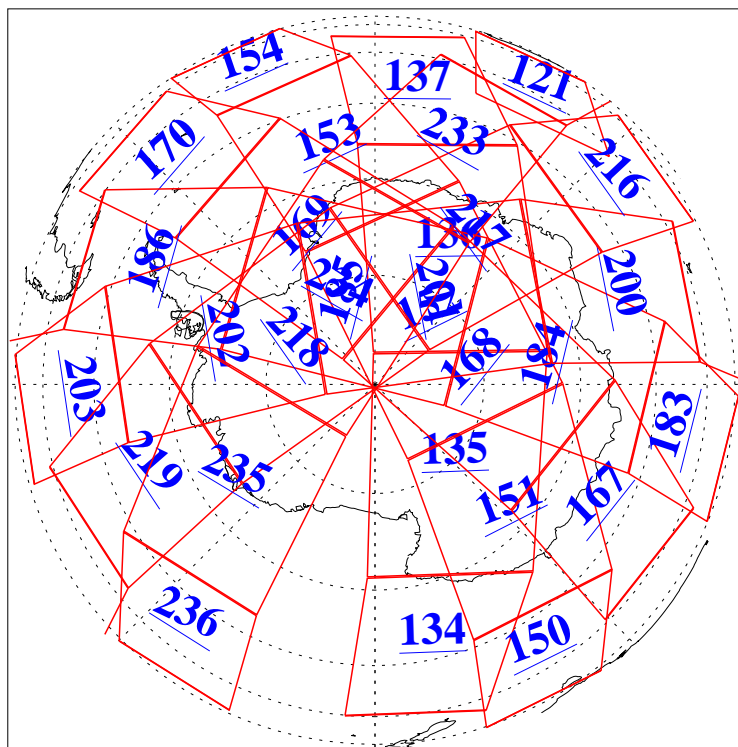

L1B Availability  
AMSU Granules: 240  
HSB Granules: 0  
AIRS Granules: 240

16 Dec 2003  
DoY 350  
Aqua Day 591  
Granules: 1 to 120

Granules: 121 to 240

Legend: AMSU Available, HSB Available, AIRS Available

L1B Availability  
AMSU Granules: 240  
HSB Granules: 0  
AIRS Granules: 240

16 Dec 2003  
DoY 350  
Aqua Day 591

Ascending Granules

Descending Granules

Legend: AMSU Available, HSB Available, AIRS Available

L1B Availability  
 AMSU Granules: 240  
 HSB Granules: 0  
 AIRS Granules: 240

16 Dec 2003  
 DoY 350  
 Aqua Day 591

Northern Hemisphere Granules

Southern Hemisphere Granules

Legend: AMSU Available, ~~HSB Available~~, AIRS Available