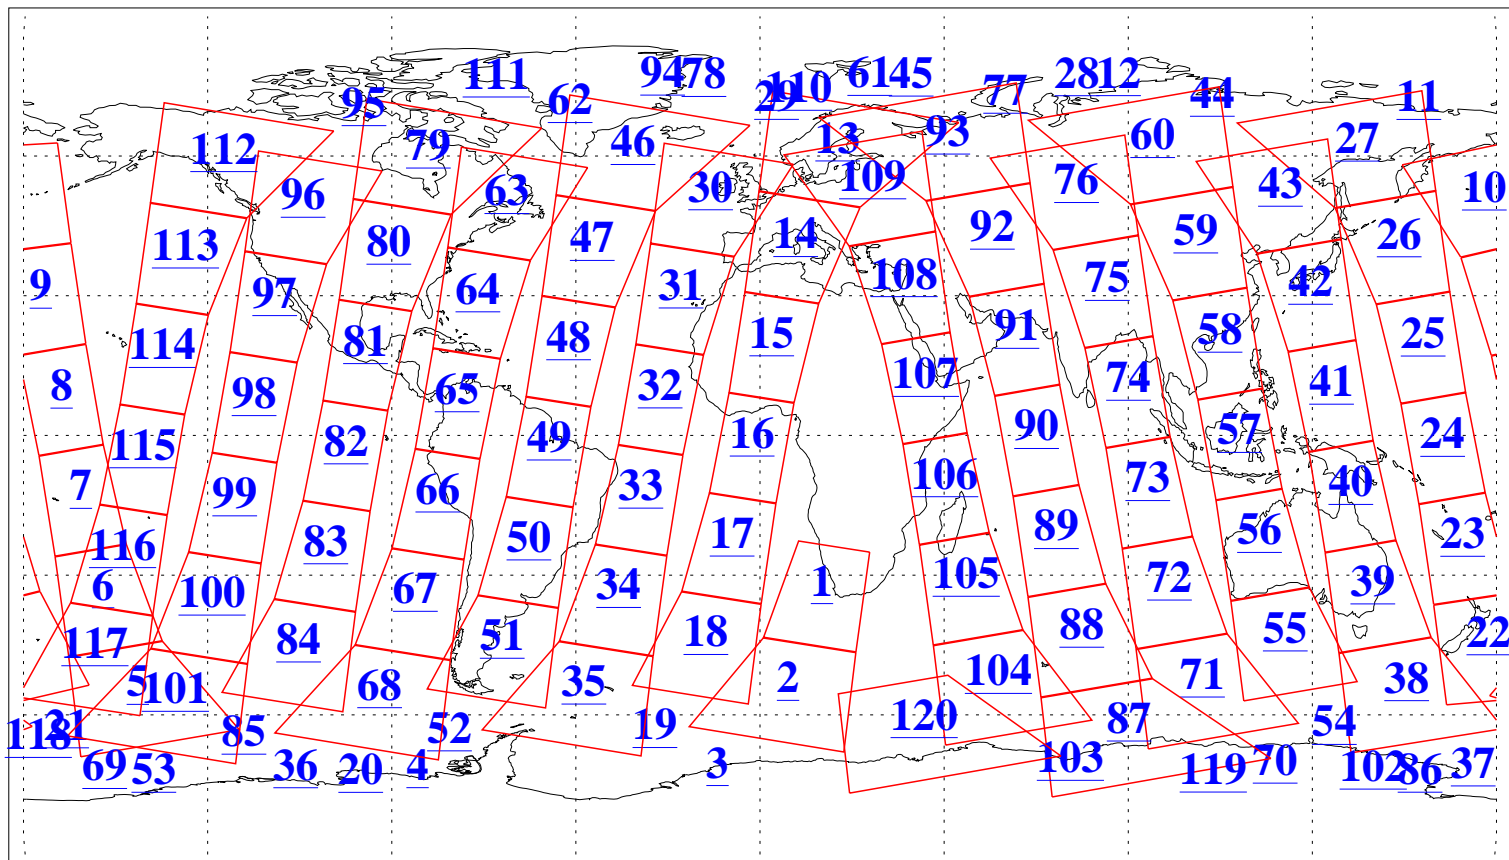

L1B Availability  
AMSU Granules: 240  
HSB Granules: 0  
AIRS Granules: 240

16 Dec 2003  
DoY 350  
Aqua Day 591  
Granules: 1 to 120

Granules: 121 to 240

Legend: AMSU Available, HSB Available, AIRS Available

L1B Availability  
AMSU Granules: 240  
HSB Granules: 0  
AIRS Granules: 240

16 Dec 2003  
DoY 350  
Aqua Day 591

Ascending Granules

Descending Granules

Legend: AMSU Available, HSB Available, AIRS Available

L1B Availability  
 AMSU Granules: 240  
 HSB Granules: 0  
 AIRS Granules: 240

16 Dec 2003  
 DoY 350  
 Aqua Day 591

Northern Hemisphere Granules

Southern Hemisphere Granules

Legend: AMSU Available, ~~HSB Available~~, AIRS Available