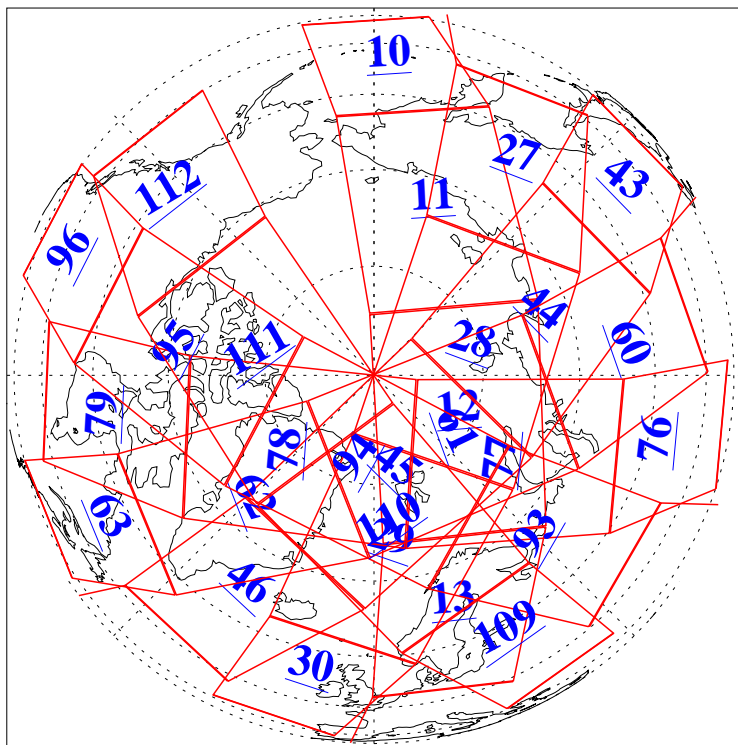

L1B Availability  
AMSU Granules: 240  
HSB Granules: 0  
AIRS Granules: 240

16 Dec 2003  
DoY 350  
Aqua Day 591  
Granules: 1 to 120

Granules: 121 to 240

Legend: AMSU Available, HSB Available, AIRS Available

L1B Availability  
AMSU Granules: 240  
HSB Granules: 0  
AIRS Granules: 240

16 Dec 2003  
DoY 350  
Aqua Day 591

Ascending Granules

Descending Granules

Legend: AMSU Available, HSB Available, AIRS Available

L1B Availability  
 AMSU Granules: 240  
 HSB Granules: 0  
 AIRS Granules: 240

16 Dec 2003  
 DoY 350  
 Aqua Day 591

Northern Hemisphere Granules

Southern Hemisphere Granules

Legend: AMSU Available, ~~HSB Available~~, AIRS Available