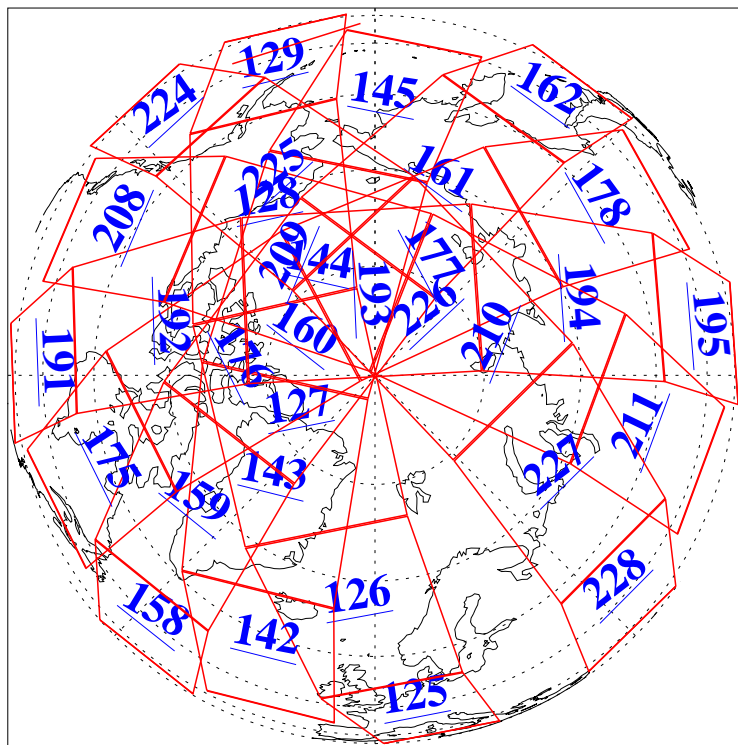

L1B Availability  
AMSU Granules: 240  
HSB Granules: 0  
AIRS Granules: 240

16 Dec 2003  
DoY 350  
Aqua Day 591  
Granules: 1 to 120

Granules: 121 to 240

Legend: AMSU Available, HSB Available, AIRS Available

L1B Availability  
AMSU Granules: 240  
HSB Granules: 0  
AIRS Granules: 240

16 Dec 2003  
DoY 350  
Aqua Day 591

Ascending Granules

Descending Granules

Legend: AMSU Available, HSB Available, AIRS Available

L1B Availability  
 AMSU Granules: 240  
 HSB Granules: 0  
 AIRS Granules: 240

16 Dec 2003  
 DoY 350  
 Aqua Day 591

Northern Hemisphere Granules

Southern Hemisphere Granules

Legend: AMSU Available, ~~HSB Available~~, AIRS Available