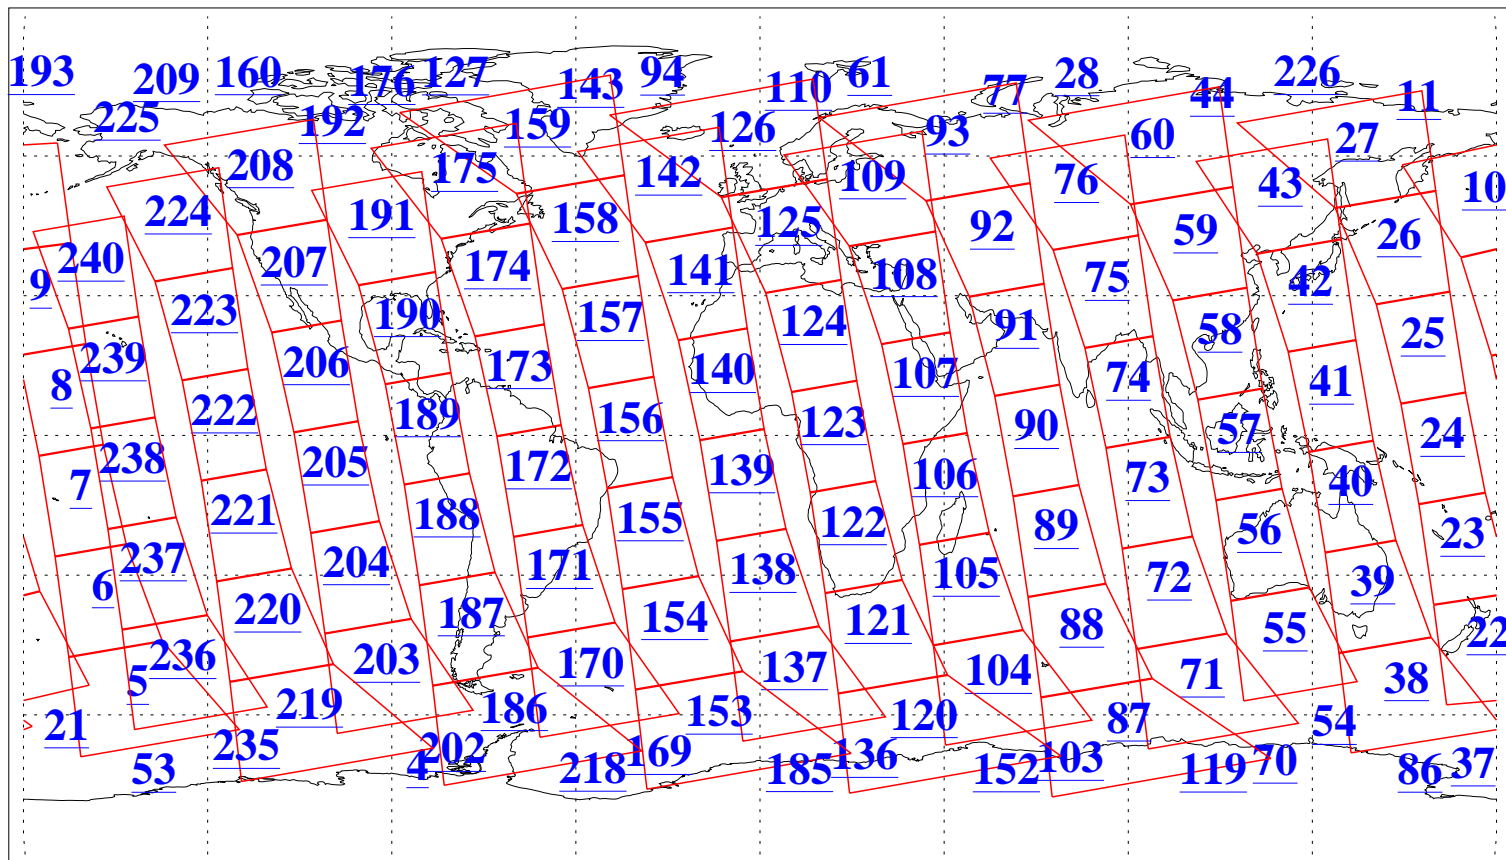

L1B Availability  
AMSU Granules: 240  
HSB Granules: 0  
AIRS Granules: 240

16 Dec 2003  
DoY 350  
Aqua Day 591  
Granules: 1 to 120

Granules: 121 to 240

Legend: AMSU Available, HSB Available, AIRS Available

L1B Availability  
AMSU Granules: 240  
HSB Granules: 0  
AIRS Granules: 240

16 Dec 2003  
DoY 350  
Aqua Day 591

Ascending Granules

Descending Granules

Legend: AMSU Available, HSB Available, AIRS Available

L1B Availability  
 AMSU Granules: 240  
 HSB Granules: 0  
 AIRS Granules: 240

16 Dec 2003  
 DoY 350  
 Aqua Day 591

Northern Hemisphere Granules

Southern Hemisphere Granules

Legend: AMSU Available, ~~HSB Available~~, AIRS Available