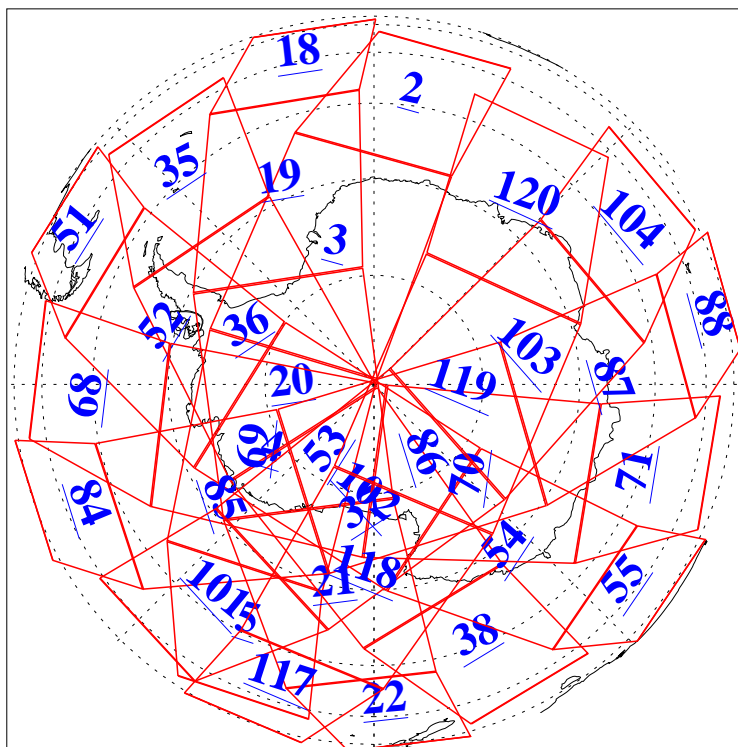

L1B Availability  
AMSU Granules: 240  
HSB Granules: 0  
AIRS Granules: 240

16 Dec 2003  
DoY 350  
Aqua Day 591  
Granules: 1 to 120

Granules: 121 to 240

Legend: AMSU Available, HSB Available, AIRS Available

L1B Availability  
AMSU Granules: 240  
HSB Granules: 0  
AIRS Granules: 240

16 Dec 2003  
DoY 350  
Aqua Day 591

Ascending Granules

Descending Granules

Legend: AMSU Available, HSB Available, AIRS Available

L1B Availability  
 AMSU Granules: 240  
 HSB Granules: 0  
 AIRS Granules: 240

16 Dec 2003  
 DoY 350  
 Aqua Day 591

Northern Hemisphere Granules

Southern Hemisphere Granules

Legend: AMSU Available, ~~HSB Available~~, AIRS Available