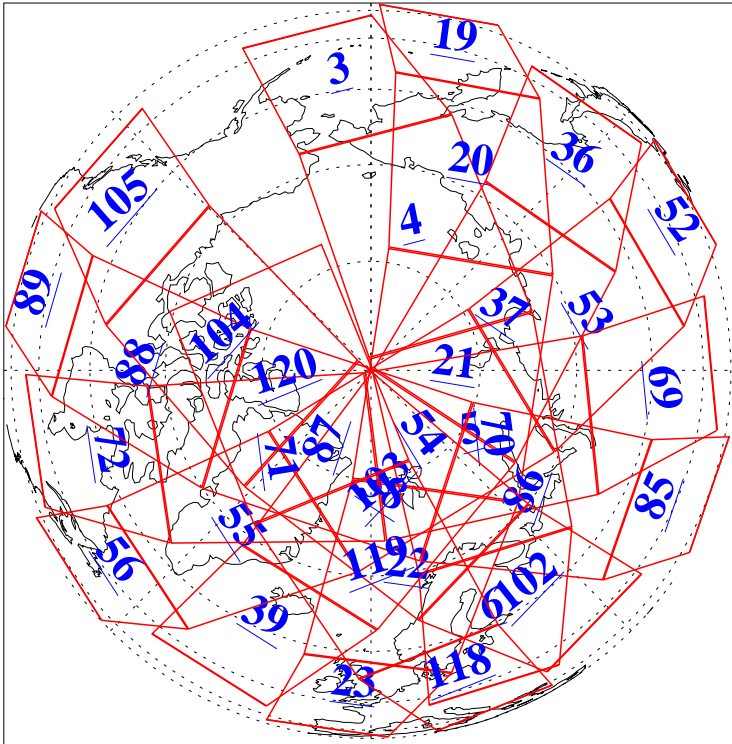

L1B Availability
AMSU Granules: 240
HSB Granules: 0
AIRS Granules: 240

15 Dec 2003
DoY 349
Aqua Day 590
Granules: 1 to 120

Granules: 121 to 240

Legend: AMSU Available, HSB Available, AIRS Available

L1B Availability
AMSU Granules: 240
HSB Granules: 0
AIRS Granules: 240

15 Dec 2003
DoY 349
Aqua Day 590

Ascending Granules

Descending Granules

Legend: AMSU Available, HSB Available, AIRS Available

L1B Availability
 AMSU Granules: 240
 HSB Granules: 0
 AIRS Granules: 240

15 Dec 2003
 DoY 349
 Aqua Day 590

Northern Hemisphere Granules

Southern Hemisphere Granules

Legend: AMSU Available, *HSB Available*, **AIRS Available**