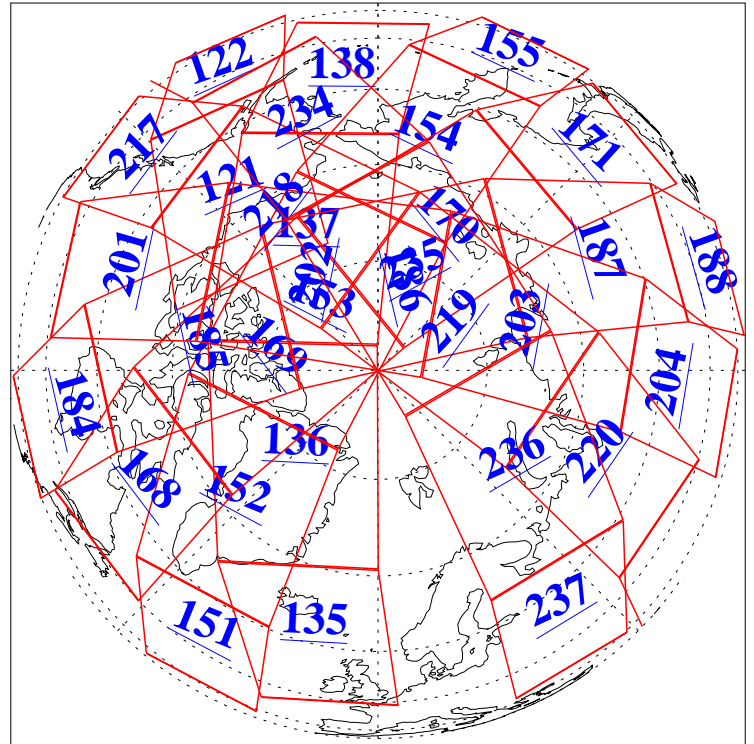

L1B Availability
AMSU Granules: 240
HSB Granules: 0
AIRS Granules: 240

15 Dec 2003
DoY 349
Aqua Day 590
Granules: 1 to 120

Granules: 121 to 240

Legend: AMSU Available, HSB Available, AIRS Available

L1B Availability
AMSU Granules: 240
HSB Granules: 0
AIRS Granules: 240

15 Dec 2003
DoY 349
Aqua Day 590

Ascending Granules

Descending Granules

Legend: AMSU Available, HSB Available, AIRS Available

L1B Availability
 AMSU Granules: 240
 HSB Granules: 0
 AIRS Granules: 240

15 Dec 2003
 DoY 349
 Aqua Day 590

Northern Hemisphere Granules

Southern Hemisphere Granules

Legend: AMSU Available, *HSB Available*, **AIRS Available**