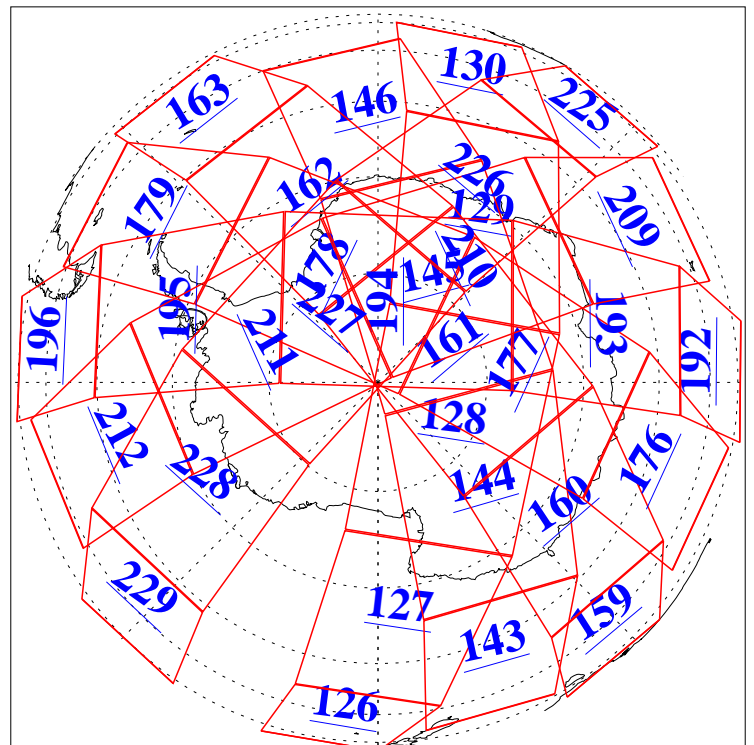

L1B Availability
AMSU Granules: 240
HSB Granules: 0
AIRS Granules: 240

15 Dec 2003
DoY 349
Aqua Day 590
Granules: 1 to 120

Granules: 121 to 240

Legend: AMSU Available, HSB Available, AIRS Available

L1B Availability
AMSU Granules: 240
HSB Granules: 0
AIRS Granules: 240

15 Dec 2003
DoY 349
Aqua Day 590

Ascending Granules

Descending Granules

Legend: AMSU Available, HSB Available, AIRS Available

L1B Availability
 AMSU Granules: 240
 HSB Granules: 0
 AIRS Granules: 240

15 Dec 2003
 DoY 349
 Aqua Day 590

Northern Hemisphere Granules

Southern Hemisphere Granules

Legend: AMSU Available, *HSB Available*, **AIRS Available**