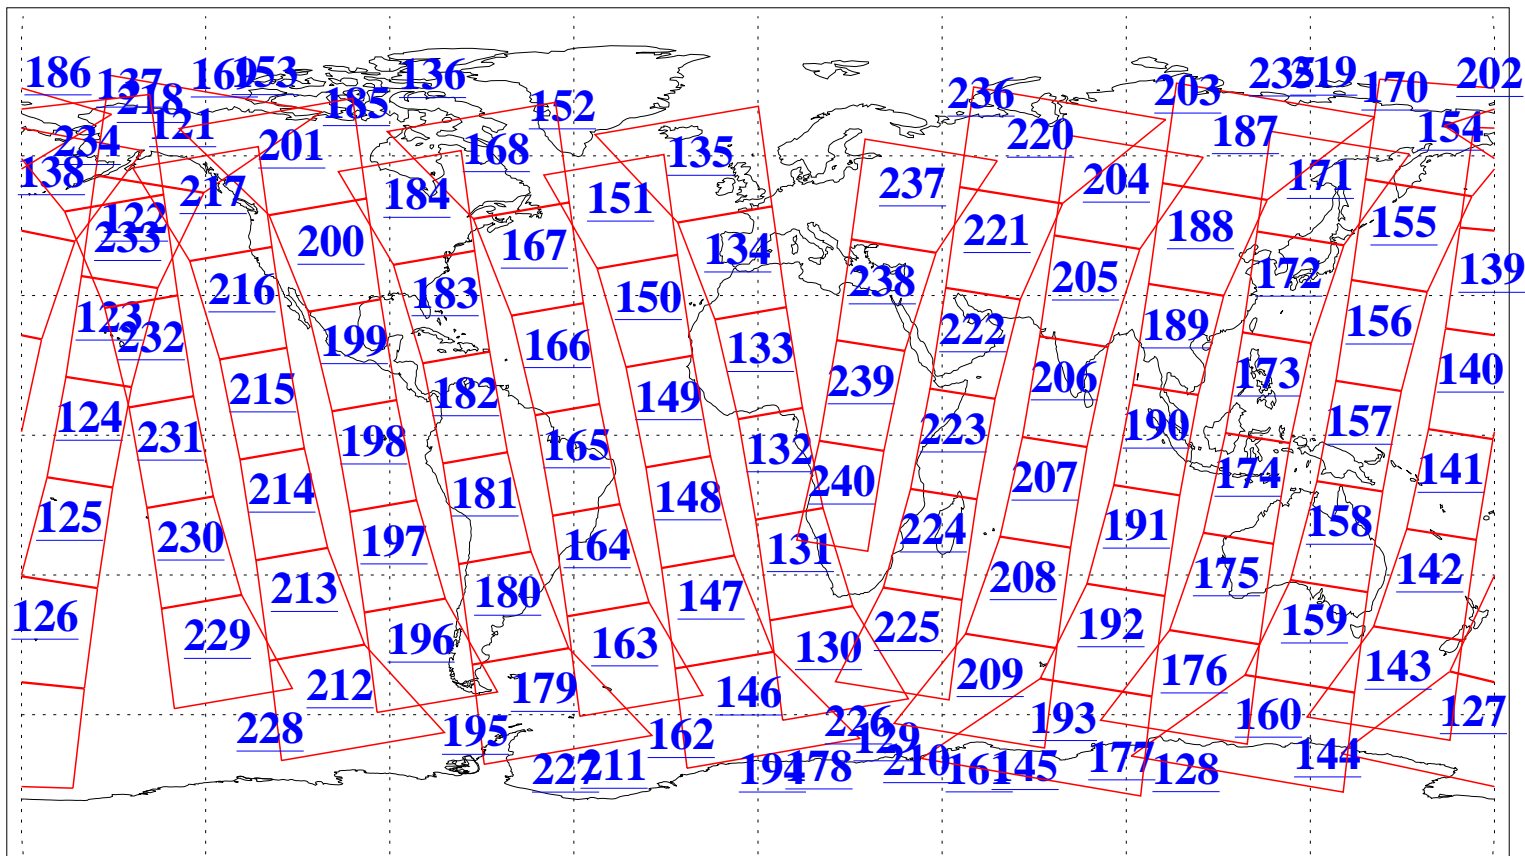

L1B Availability
AMSU Granules: 240
HSB Granules: 0
AIRS Granules: 240

15 Dec 2003
DoY 349
Aqua Day 590
Granules: 1 to 120

Granules: 121 to 240

Legend: AMSU Available, HSB Available, AIRS Available

L1B Availability
AMSU Granules: 240
HSB Granules: 0
AIRS Granules: 240

15 Dec 2003
DoY 349
Aqua Day 590

Ascending Granules

Descending Granules

Legend: AMSU Available, HSB Available, AIRS Available

L1B Availability
 AMSU Granules: 240
 HSB Granules: 0
 AIRS Granules: 240

15 Dec 2003
 DoY 349
 Aqua Day 590

Northern Hemisphere Granules

Southern Hemisphere Granules

Legend: AMSU Available, *HSB Available*, **AIRS Available**