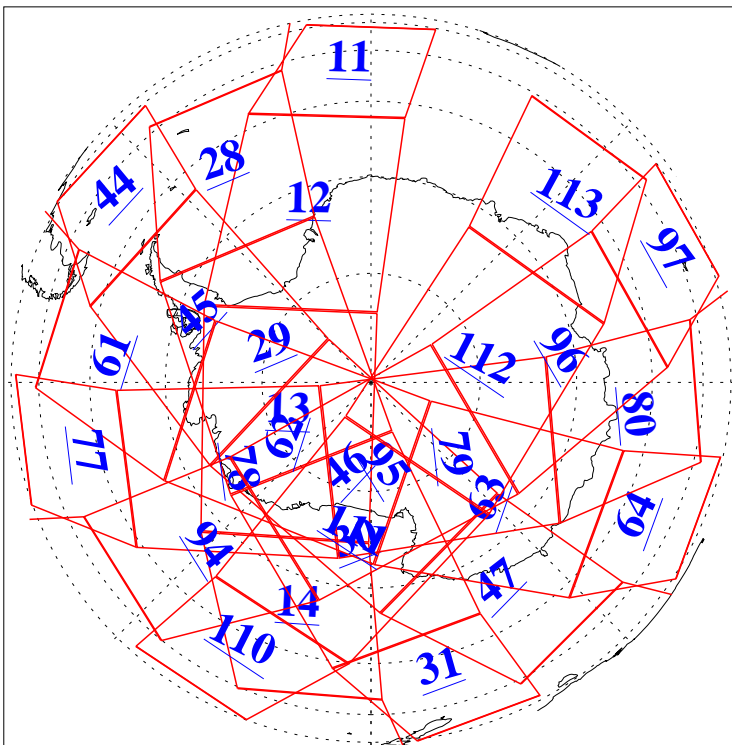

L1B Availability
AMSU Granules: 240
HSB Granules: 0
AIRS Granules: 240

15 Dec 2003
DoY 349
Aqua Day 590
Granules: 1 to 120

Granules: 121 to 240

Legend: AMSU Available, HSB Available, AIRS Available

L1B Availability
AMSU Granules: 240
HSB Granules: 0
AIRS Granules: 240

15 Dec 2003
DoY 349
Aqua Day 590

Ascending Granules

Descending Granules

Legend: AMSU Available, HSB Available, AIRS Available

L1B Availability
 AMSU Granules: 240
 HSB Granules: 0
 AIRS Granules: 240

15 Dec 2003
 DoY 349
 Aqua Day 590

Northern Hemisphere Granules

Southern Hemisphere Granules

Legend: AMSU Available, *HSB Available*, **AIRS Available**