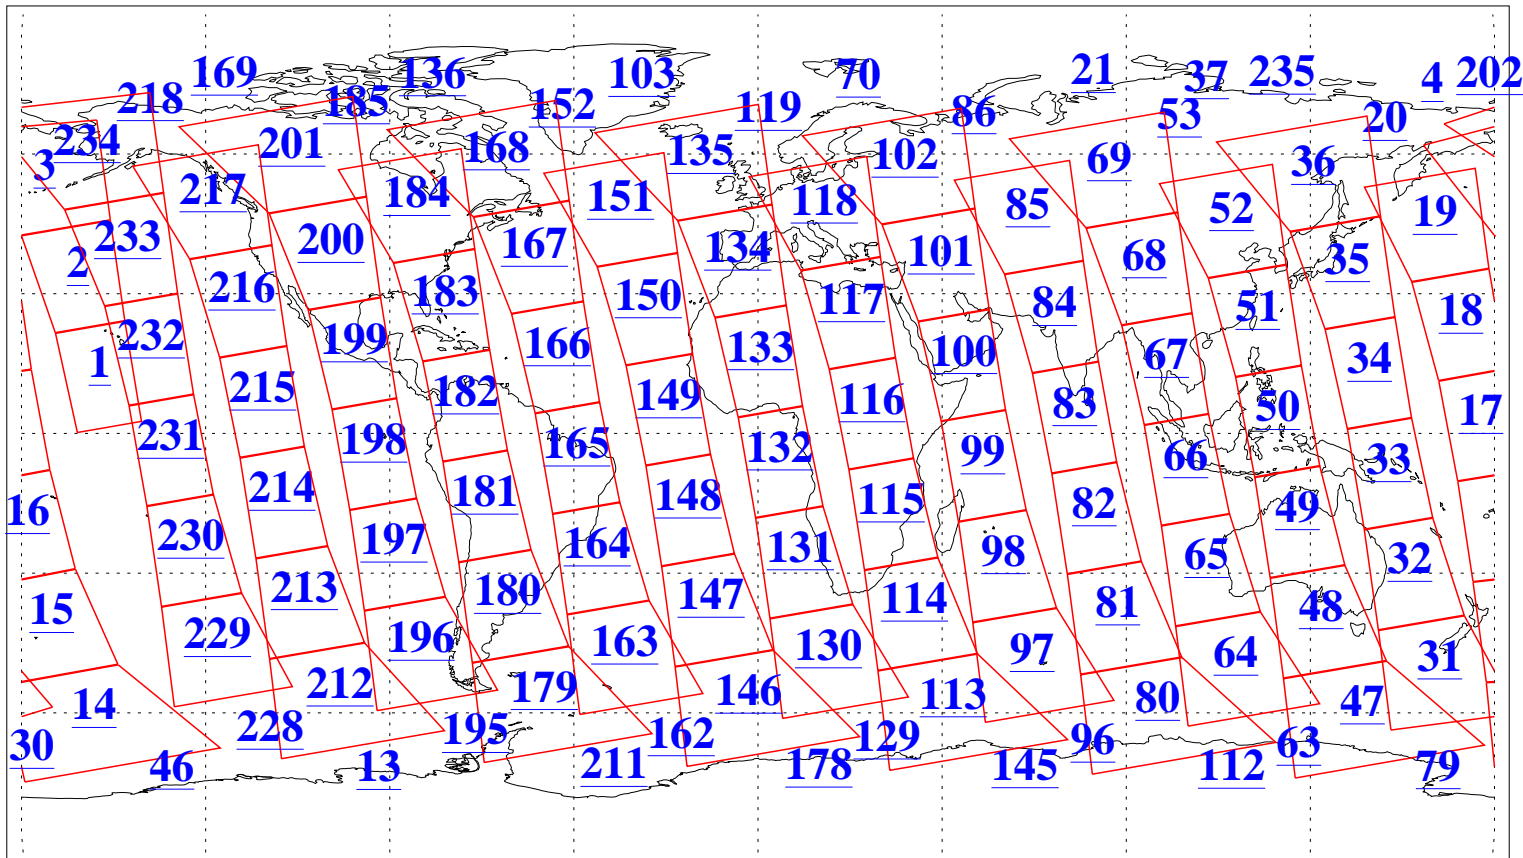

L1B Availability
AMSU Granules: 240
HSB Granules: 0
AIRS Granules: 240

15 Dec 2003
DoY 349
Aqua Day 590
Granules: 1 to 120

Granules: 121 to 240

Legend: AMSU Available, HSB Available, AIRS Available

L1B Availability
AMSU Granules: 240
HSB Granules: 0
AIRS Granules: 240

15 Dec 2003
DoY 349
Aqua Day 590

Ascending Granules

Descending Granules

Legend: AMSU Available, HSB Available, AIRS Available

L1B Availability
 AMSU Granules: 240
 HSB Granules: 0
 AIRS Granules: 240

15 Dec 2003
 DoY 349
 Aqua Day 590

Northern Hemisphere Granules

Southern Hemisphere Granules

Legend: AMSU Available, *HSB Available*, **AIRS Available**