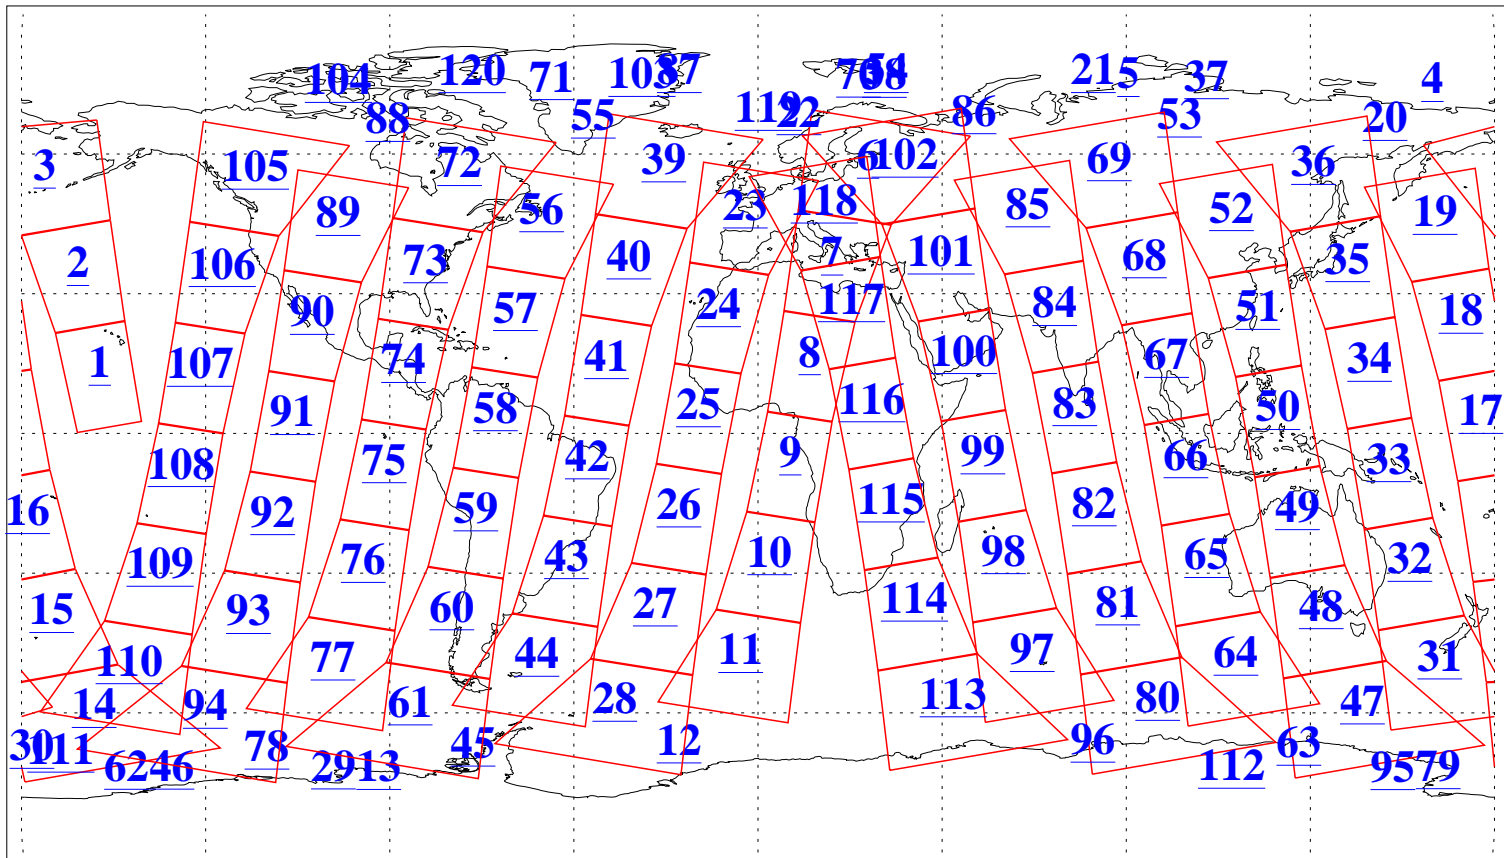

L1B Availability
AMSU Granules: 240
HSB Granules: 0
AIRS Granules: 240

15 Dec 2003
DoY 349
Aqua Day 590
Granules: 1 to 120

Granules: 121 to 240

Legend: AMSU Available, HSB Available, AIRS Available

L1B Availability
AMSU Granules: 240
HSB Granules: 0
AIRS Granules: 240

15 Dec 2003
DoY 349
Aqua Day 590

Ascending Granules

Descending Granules

Legend: AMSU Available, HSB Available, AIRS Available

L1B Availability
 AMSU Granules: 240
 HSB Granules: 0
 AIRS Granules: 240

15 Dec 2003
 DoY 349
 Aqua Day 590

Northern Hemisphere Granules

Southern Hemisphere Granules

Legend: AMSU Available, *HSB Available*, **AIRS Available**