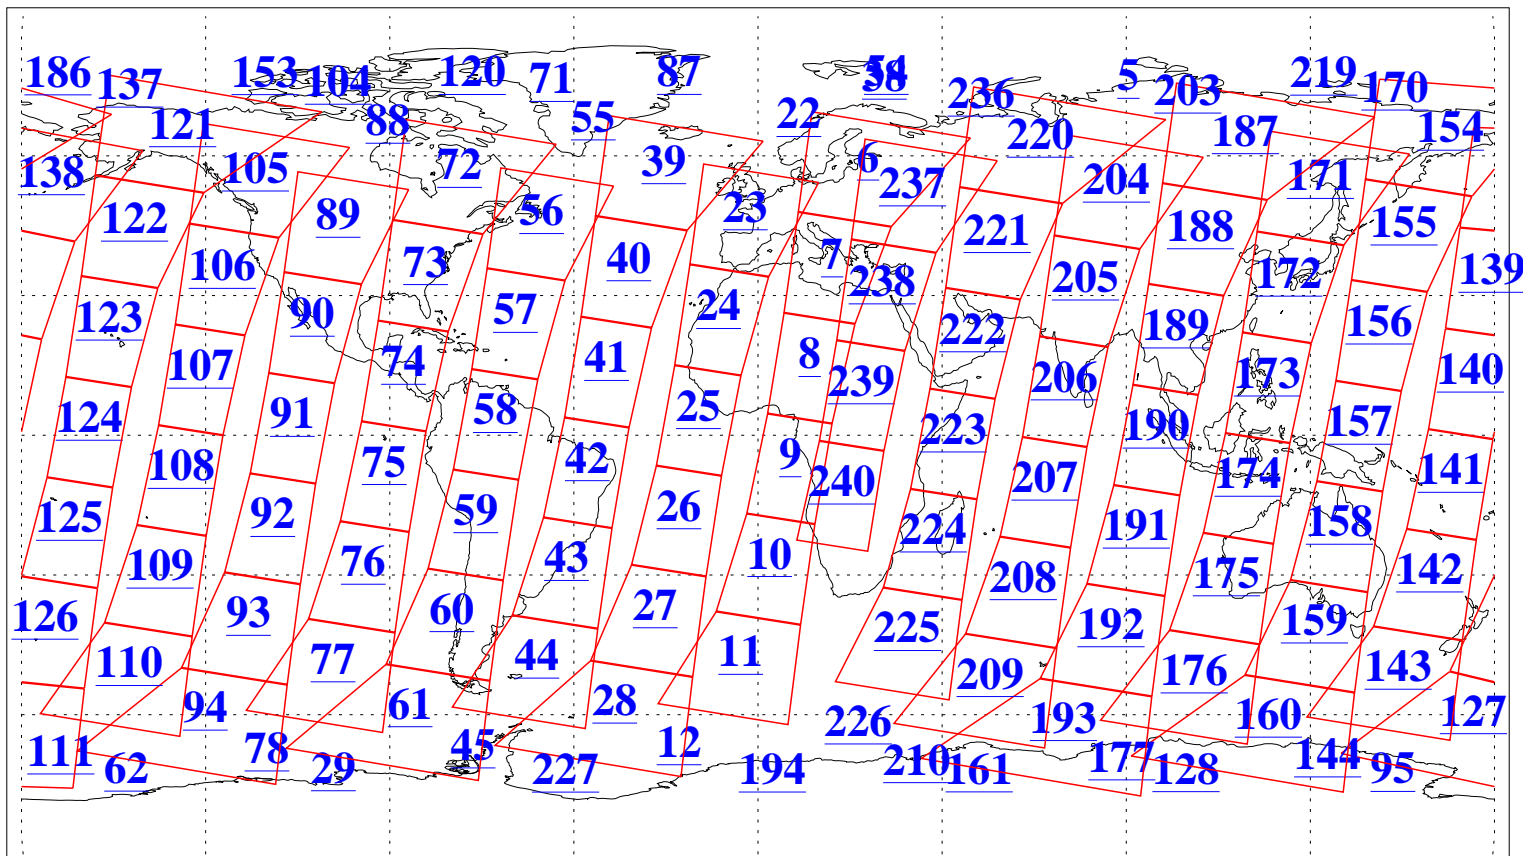

L1B Availability
AMSU Granules: 240
HSB Granules: 0
AIRS Granules: 240

15 Dec 2003
DoY 349
Aqua Day 590
Granules: 1 to 120

Granules: 121 to 240

Legend: AMSU Available, HSB Available, AIRS Available

L1B Availability
AMSU Granules: 240
HSB Granules: 0
AIRS Granules: 240

15 Dec 2003
DoY 349
Aqua Day 590

Ascending Granules

Descending Granules

Legend: AMSU Available, HSB Available, AIRS Available

L1B Availability
 AMSU Granules: 240
 HSB Granules: 0
 AIRS Granules: 240

15 Dec 2003
 DoY 349
 Aqua Day 590

Northern Hemisphere Granules

Southern Hemisphere Granules

Legend: AMSU Available, *HSB Available*, **AIRS Available**