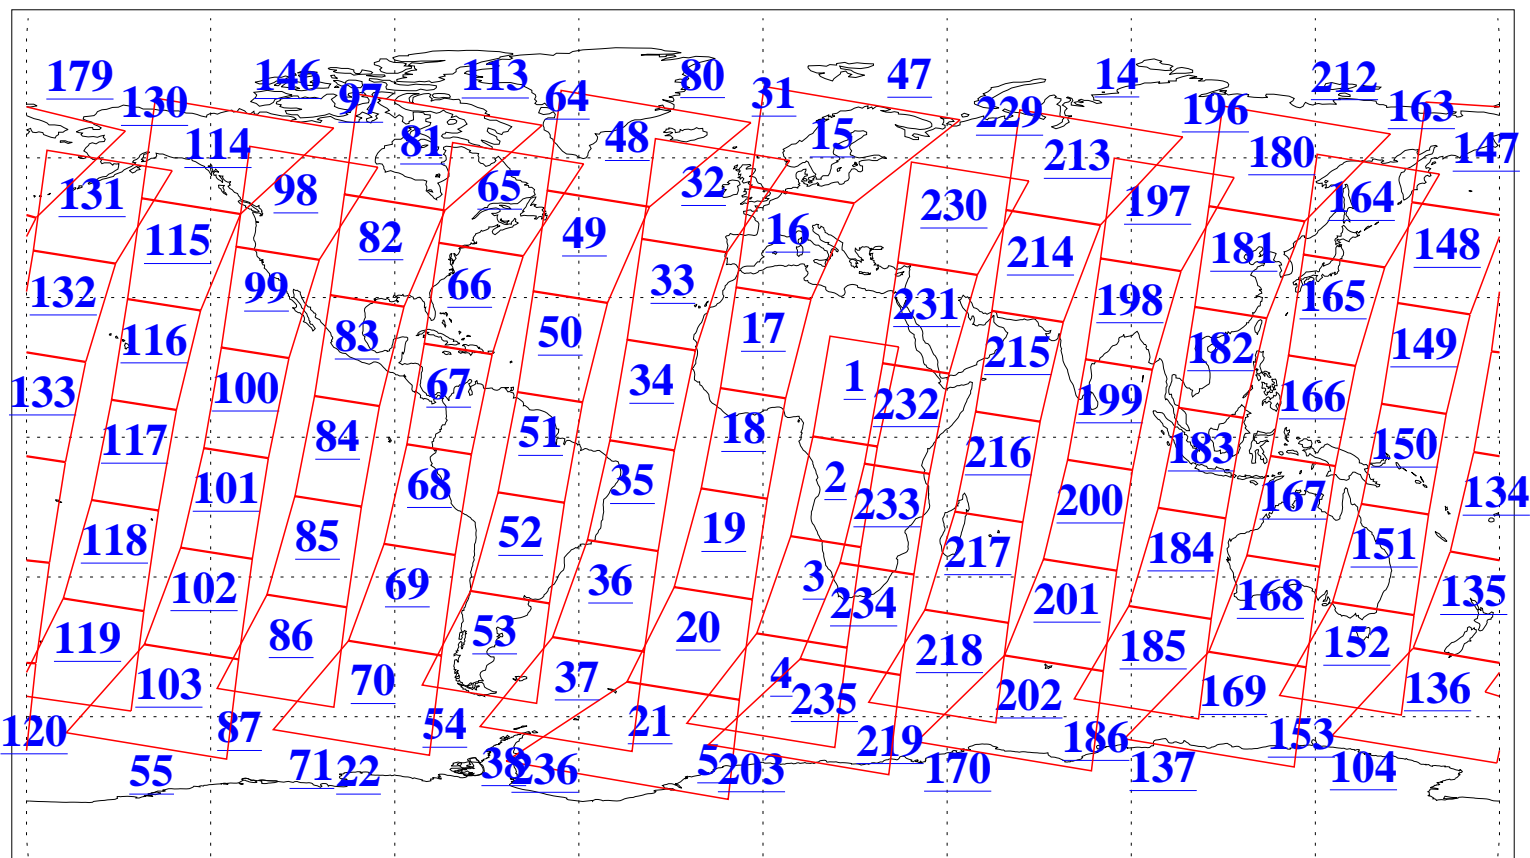

L1B Availability  
AMSU Granules: 240  
HSB Granules: 0  
AIRS Granules: 240

14 Dec 2003  
DoY 348  
Aqua Day 589

Ascending Granules

Descending Granules

Legend: AMSU Available, HSB Available, AIRS Available