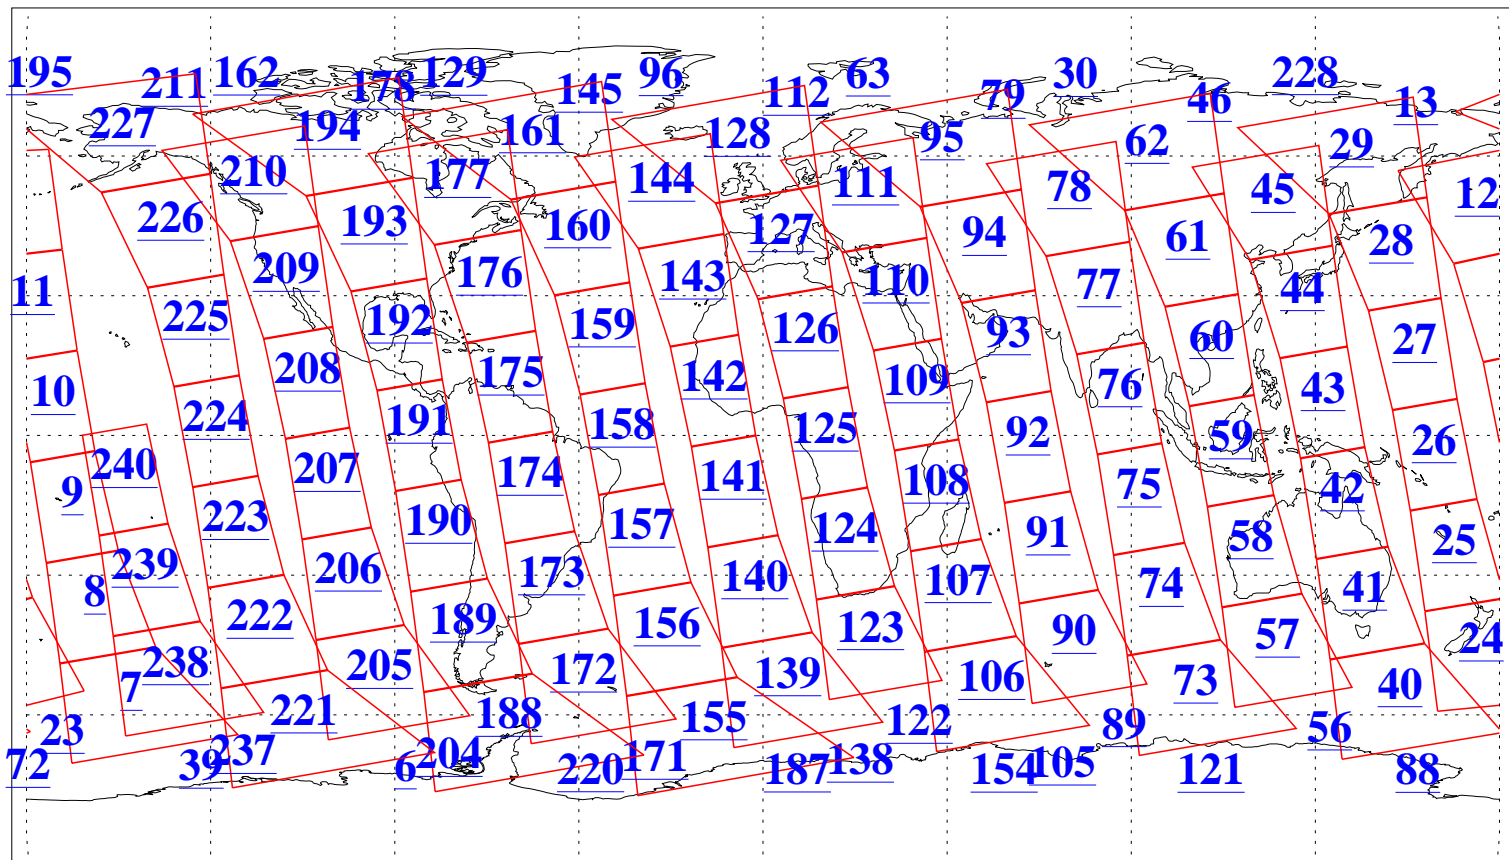

L1B Availability  
AMSU Granules: 240  
HSB Granules: 0  
AIRS Granules: 240

14 Dec 2003  
DoY 348  
Aqua Day 589

Ascending Granules

Descending Granules

Legend: AMSU Available, HSB Available, AIRS Available