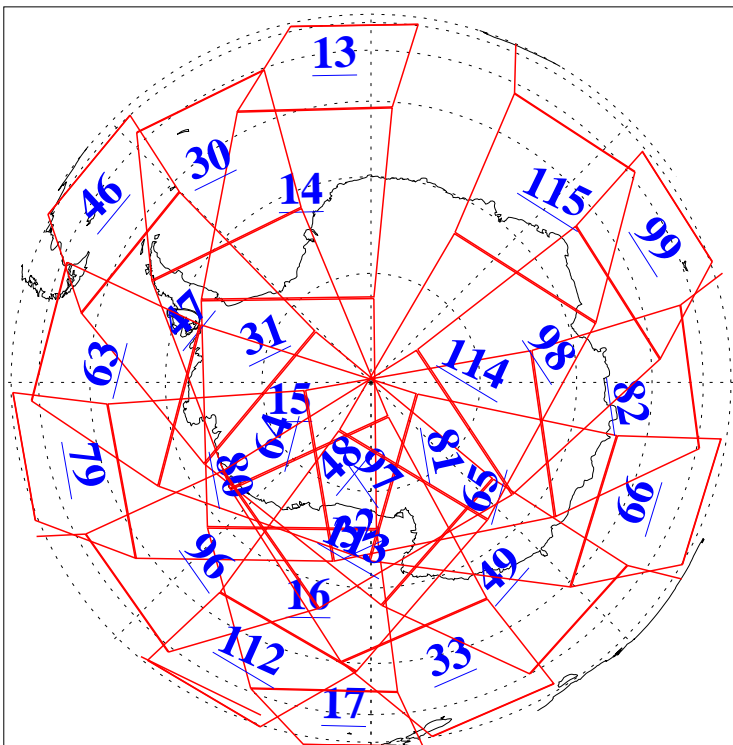

L1B Availability
AMSU Granules: 240
HSB Granules: 0
AIRS Granules: 240

13 Dec 2003
DoY 347
Aqua Day 588
Granules: 1 to 120

Granules: 121 to 240

Legend: AMSU Available, HSB Available, AIRS Available

L1B Availability
AMSU Granules: 240
HSB Granules: 0
AIRS Granules: 240

13 Dec 2003
DoY 347
Aqua Day 588

Ascending Granules

Descending Granules

Legend: AMSU Available, HSB Available, AIRS Available

L1B Availability
 AMSU Granules: 240
 HSB Granules: 0
 AIRS Granules: 240

13 Dec 2003
 DoY 347
 Aqua Day 588

Northern Hemisphere Granules

Southern Hemisphere Granules

Legend: AMSU Available, HSB Available, AIRS Available