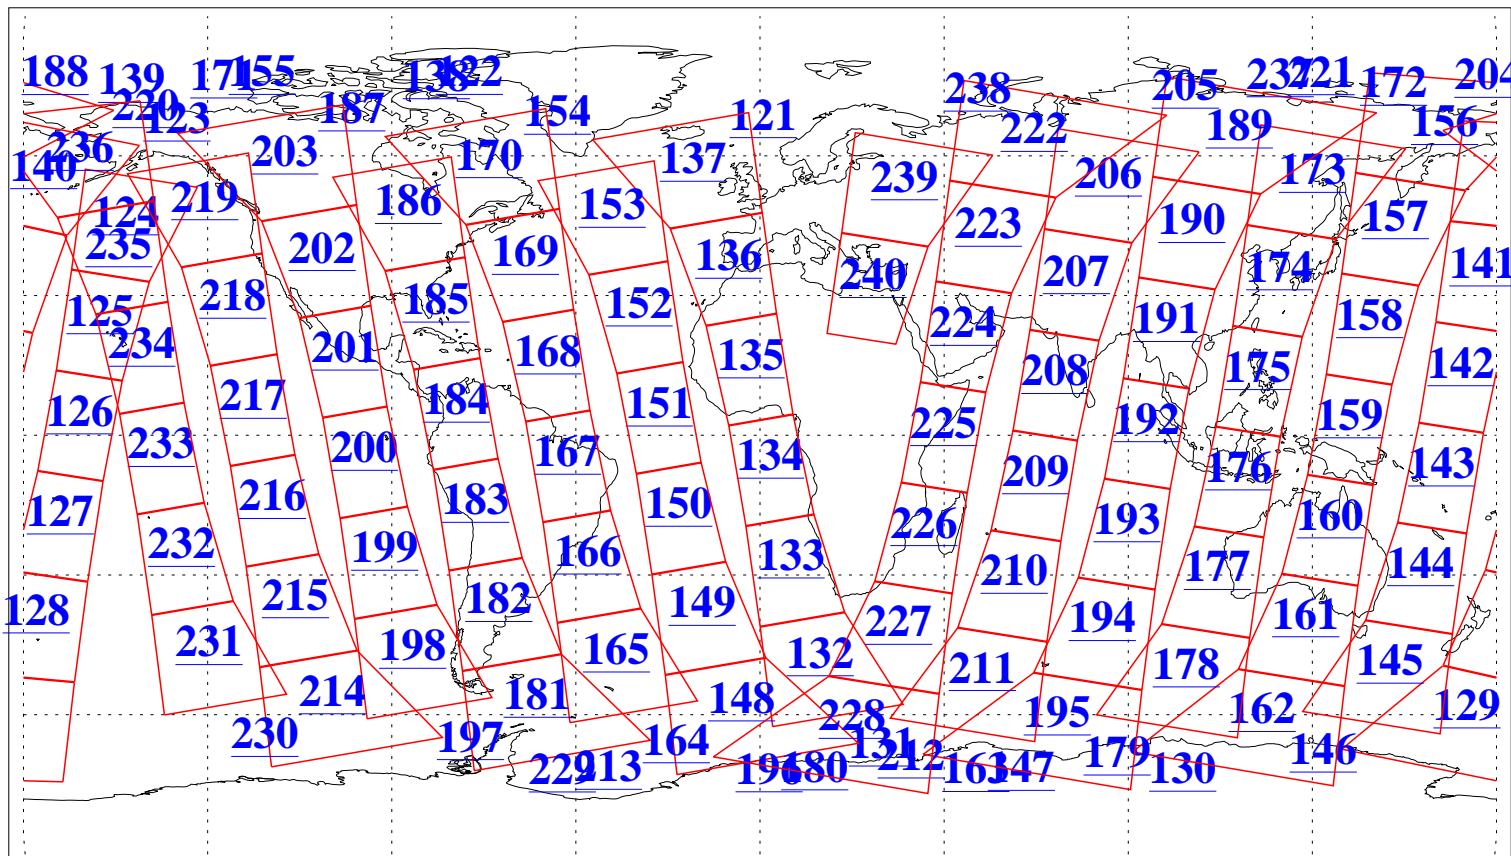

L1B Availability
AMSU Granules: 240
HSB Granules: 0
AIRS Granules: 240

13 Dec 2003
DoY 347
Aqua Day 588
Granules: 1 to 120

Granules: 121 to 240

Legend: AMSU Available, HSB Available, AIRS Available

L1B Availability
AMSU Granules: 240
HSB Granules: 0
AIRS Granules: 240

13 Dec 2003
DoY 347
Aqua Day 588

Ascending Granules

Descending Granules

Legend: AMSU Available, HSB Available, AIRS Available

L1B Availability
 AMSU Granules: 240
 HSB Granules: 0
 AIRS Granules: 240

13 Dec 2003
 DoY 347
 Aqua Day 588

Northern Hemisphere Granules

Southern Hemisphere Granules

Legend: AMSU Available, HSB Available, AIRS Available