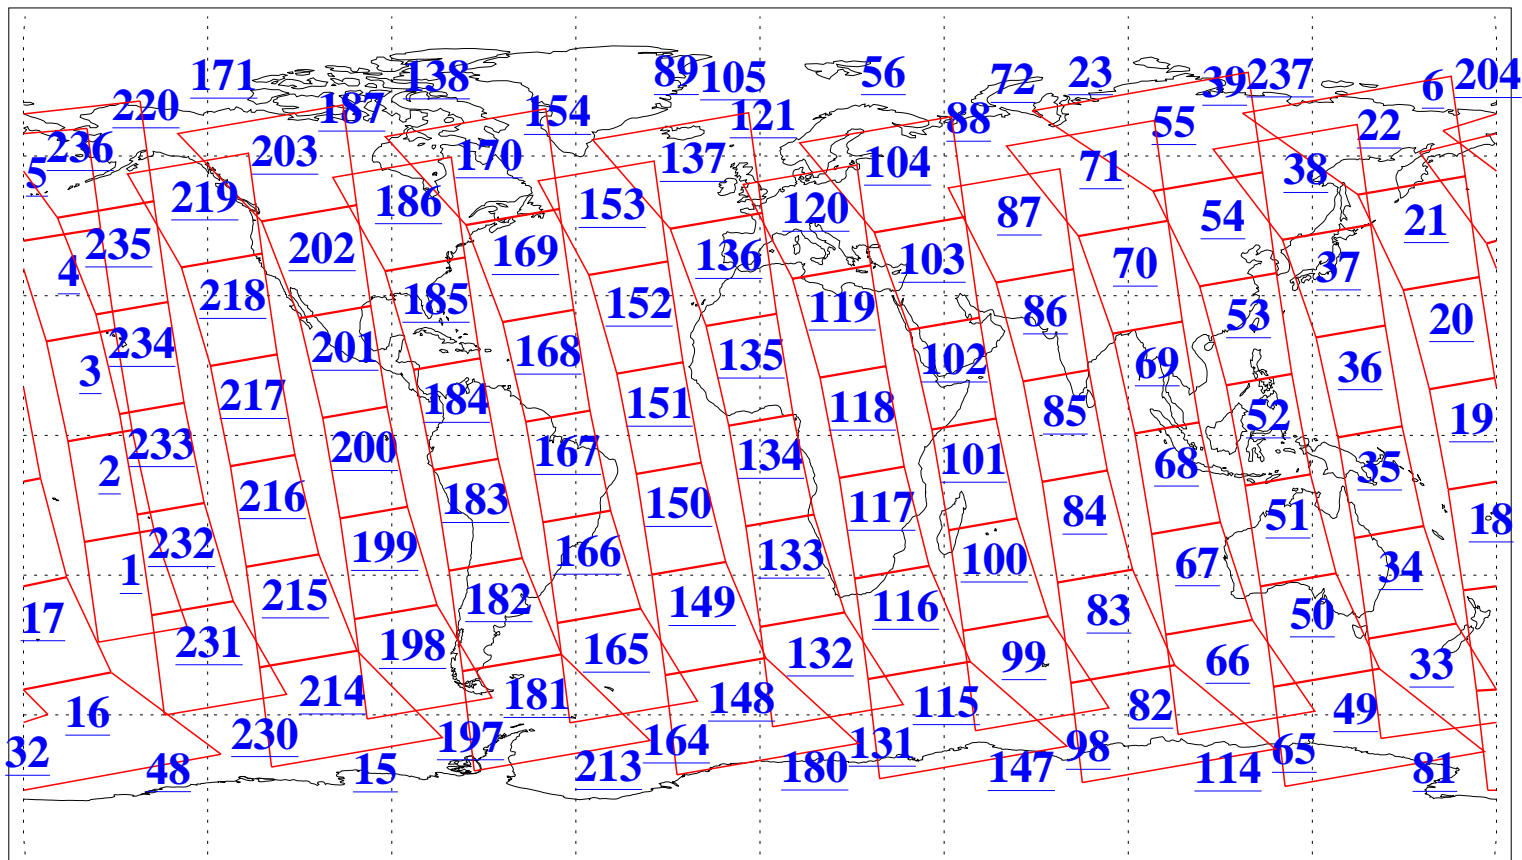

L1B Availability
AMSU Granules: 240
HSB Granules: 0
AIRS Granules: 240

13 Dec 2003
DoY 347
Aqua Day 588
Granules: 1 to 120

Granules: 121 to 240

Legend: AMSU Available, HSB Available, AIRS Available

L1B Availability
AMSU Granules: 240
HSB Granules: 0
AIRS Granules: 240

13 Dec 2003
DoY 347
Aqua Day 588

Ascending Granules

Descending Granules

Legend: AMSU Available, HSB Available, AIRS Available

L1B Availability
 AMSU Granules: 240
 HSB Granules: 0
 AIRS Granules: 240

13 Dec 2003
 DoY 347
 Aqua Day 588

Northern Hemisphere Granules

Southern Hemisphere Granules

Legend: AMSU Available, HSB Available, AIRS Available