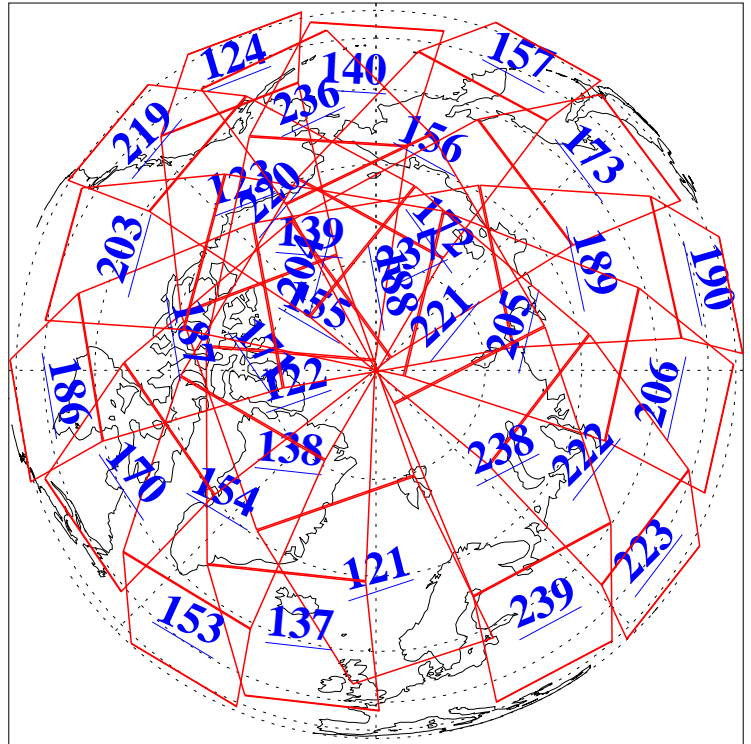

L1B Availability
AMSU Granules: 240
HSB Granules: 0
AIRS Granules: 240

13 Dec 2003
DoY 347
Aqua Day 588
Granules: 1 to 120

Granules: 121 to 240

Legend: AMSU Available, HSB Available, AIRS Available

L1B Availability
AMSU Granules: 240
HSB Granules: 0
AIRS Granules: 240

13 Dec 2003
DoY 347
Aqua Day 588

Ascending Granules

Descending Granules

Legend: AMSU Available, HSB Available, AIRS Available

L1B Availability
 AMSU Granules: 240
 HSB Granules: 0
 AIRS Granules: 240

13 Dec 2003
 DoY 347
 Aqua Day 588

Northern Hemisphere Granules

Southern Hemisphere Granules

Legend: AMSU Available, HSB Available, AIRS Available