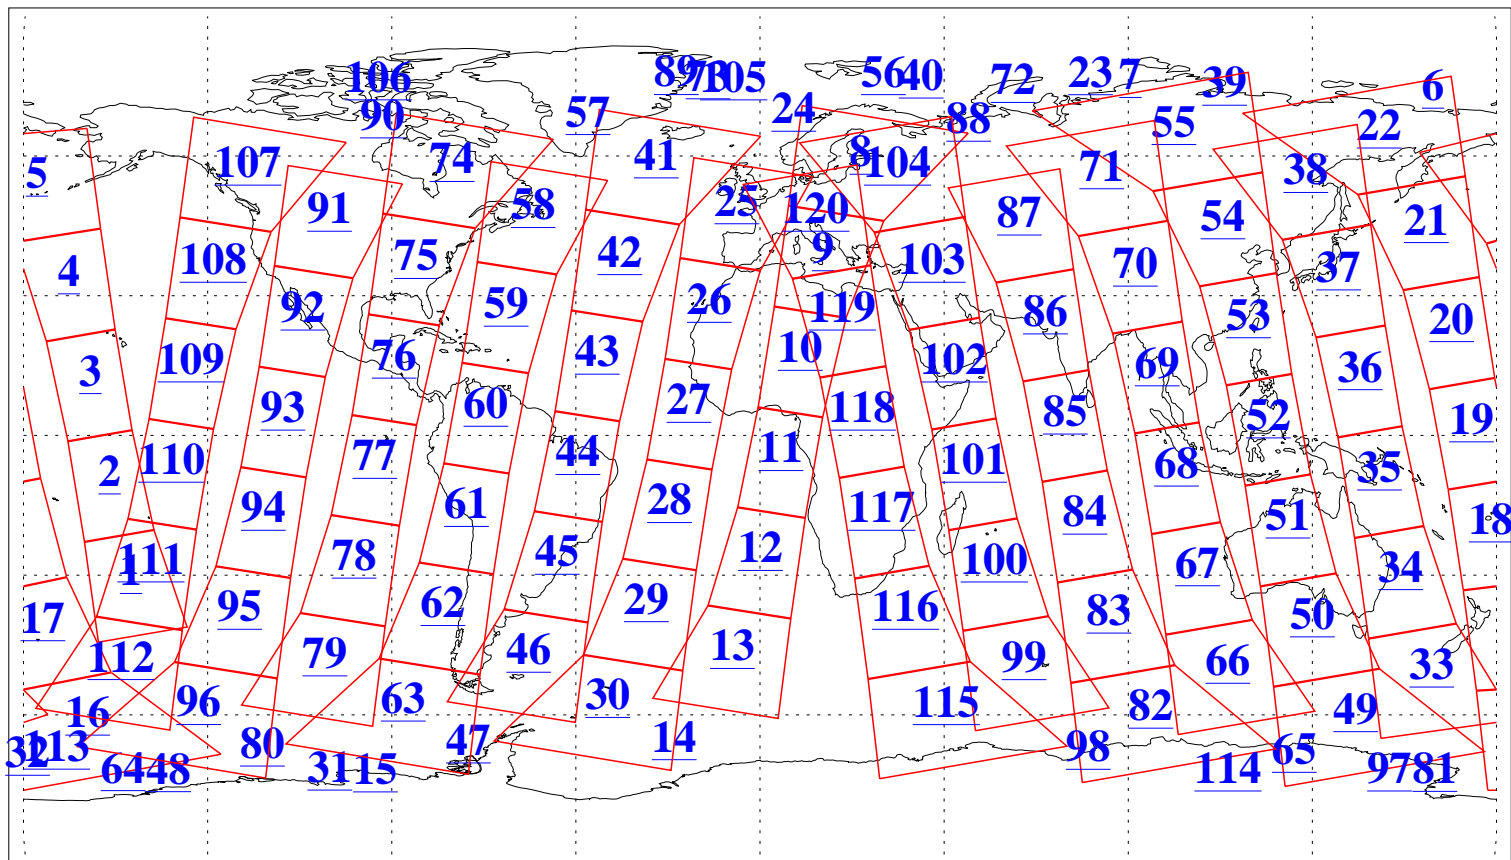

L1B Availability
AMSU Granules: 240
HSB Granules: 0
AIRS Granules: 240

13 Dec 2003
DoY 347
Aqua Day 588
Granules: 1 to 120

Granules: 121 to 240

Legend: AMSU Available, HSB Available, AIRS Available

L1B Availability
AMSU Granules: 240
HSB Granules: 0
AIRS Granules: 240

13 Dec 2003
DoY 347
Aqua Day 588

Ascending Granules

Descending Granules

Legend: AMSU Available, HSB Available, AIRS Available

L1B Availability
 AMSU Granules: 240
 HSB Granules: 0
 AIRS Granules: 240

13 Dec 2003
 DoY 347
 Aqua Day 588

Northern Hemisphere Granules

Southern Hemisphere Granules

Legend: AMSU Available, HSB Available, AIRS Available