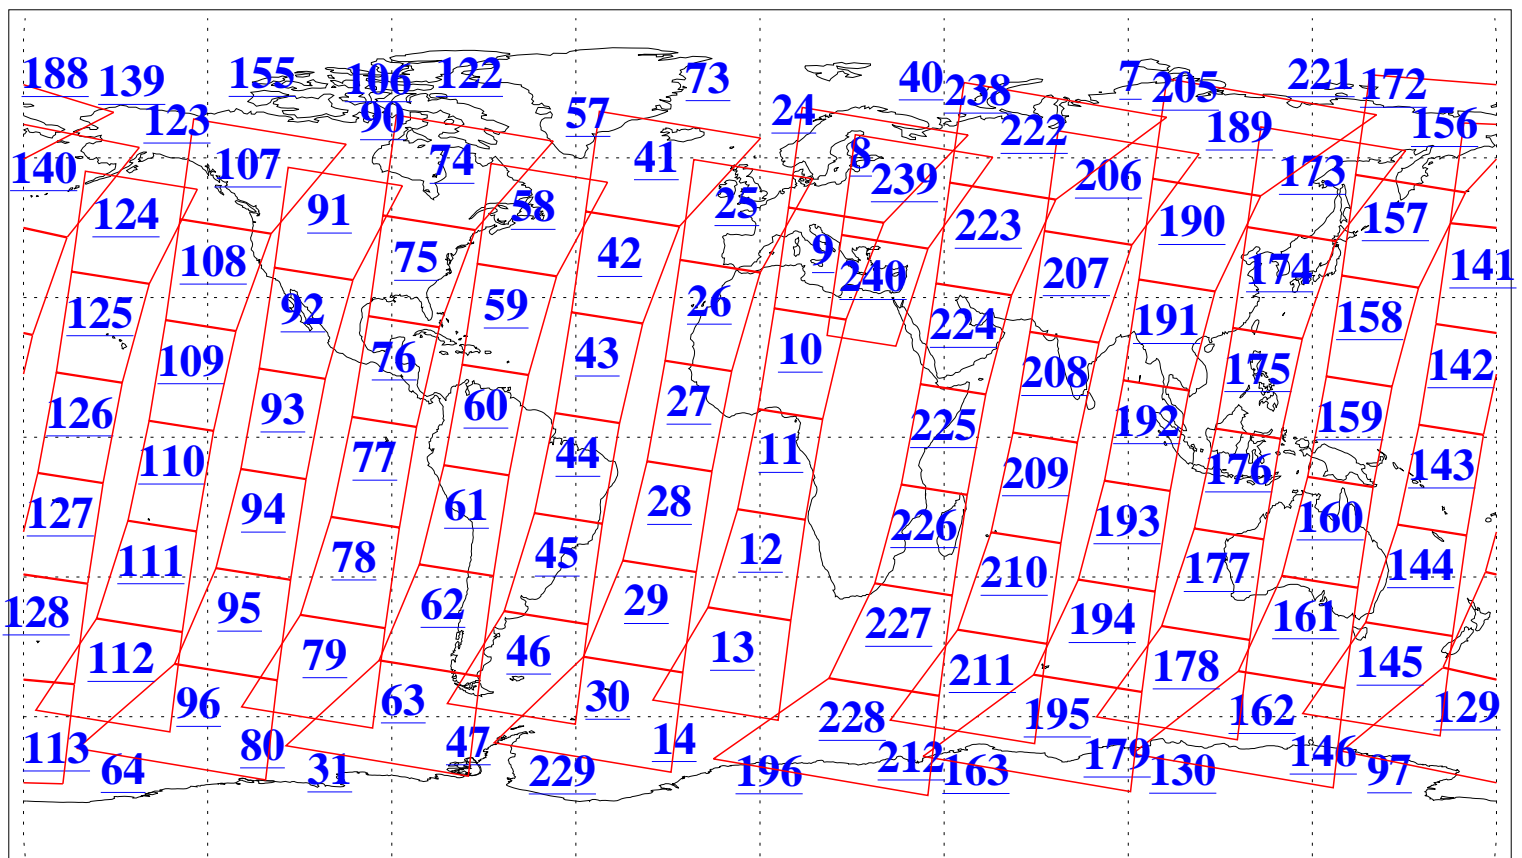

L1B Availability
AMSU Granules: 240
HSB Granules: 0
AIRS Granules: 240

13 Dec 2003
DoY 347
Aqua Day 588
Granules: 1 to 120

Granules: 121 to 240

Legend: AMSU Available, HSB Available, AIRS Available

L1B Availability
AMSU Granules: 240
HSB Granules: 0
AIRS Granules: 240

13 Dec 2003
DoY 347
Aqua Day 588

Ascending Granules

Descending Granules

Legend: AMSU Available, HSB Available, AIRS Available

L1B Availability
 AMSU Granules: 240
 HSB Granules: 0
 AIRS Granules: 240

13 Dec 2003
 DoY 347
 Aqua Day 588

Northern Hemisphere Granules

Southern Hemisphere Granules

Legend: AMSU Available, HSB Available, AIRS Available