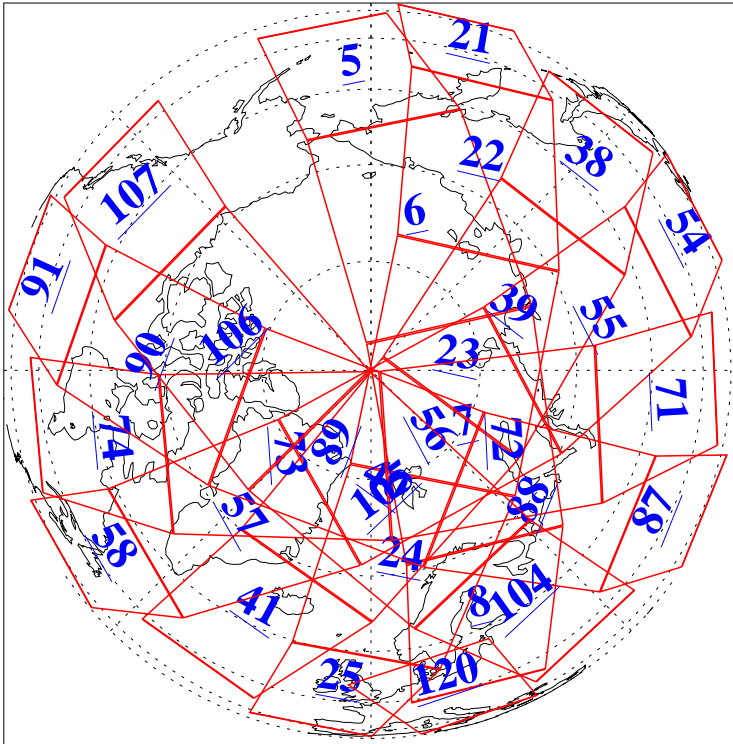

L1B Availability
AMSU Granules: 240
HSB Granules: 0
AIRS Granules: 240

13 Dec 2003
DoY 347
Aqua Day 588
Granules: 1 to 120

Granules: 121 to 240

Legend: AMSU Available, HSB Available, AIRS Available

L1B Availability
AMSU Granules: 240
HSB Granules: 0
AIRS Granules: 240

13 Dec 2003
DoY 347
Aqua Day 588

Ascending Granules

Descending Granules

Legend: AMSU Available, HSB Available, AIRS Available

L1B Availability
 AMSU Granules: 240
 HSB Granules: 0
 AIRS Granules: 240

13 Dec 2003
 DoY 347
 Aqua Day 588

Northern Hemisphere Granules

Southern Hemisphere Granules

Legend: AMSU Available, HSB Available, AIRS Available