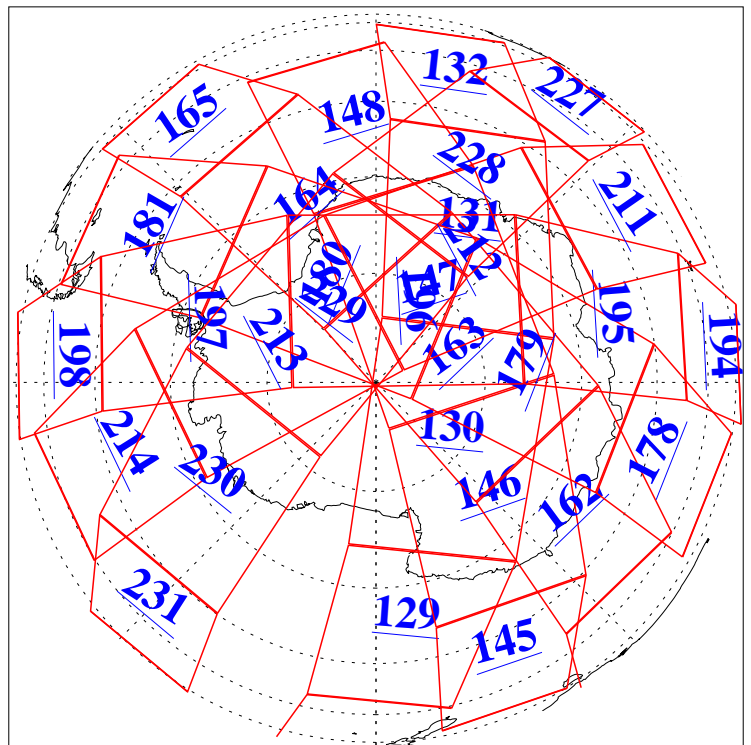

L1B Availability
AMSU Granules: 240
HSB Granules: 0
AIRS Granules: 240

13 Dec 2003
DoY 347
Aqua Day 588
Granules: 1 to 120

Granules: 121 to 240

Legend: AMSU Available, HSB Available, AIRS Available

L1B Availability
AMSU Granules: 240
HSB Granules: 0
AIRS Granules: 240

13 Dec 2003
DoY 347
Aqua Day 588

Ascending Granules

Descending Granules

Legend: AMSU Available, HSB Available, AIRS Available

L1B Availability
 AMSU Granules: 240
 HSB Granules: 0
 AIRS Granules: 240

13 Dec 2003
 DoY 347
 Aqua Day 588

Northern Hemisphere Granules

Southern Hemisphere Granules

Legend: AMSU Available, HSB Available, AIRS Available