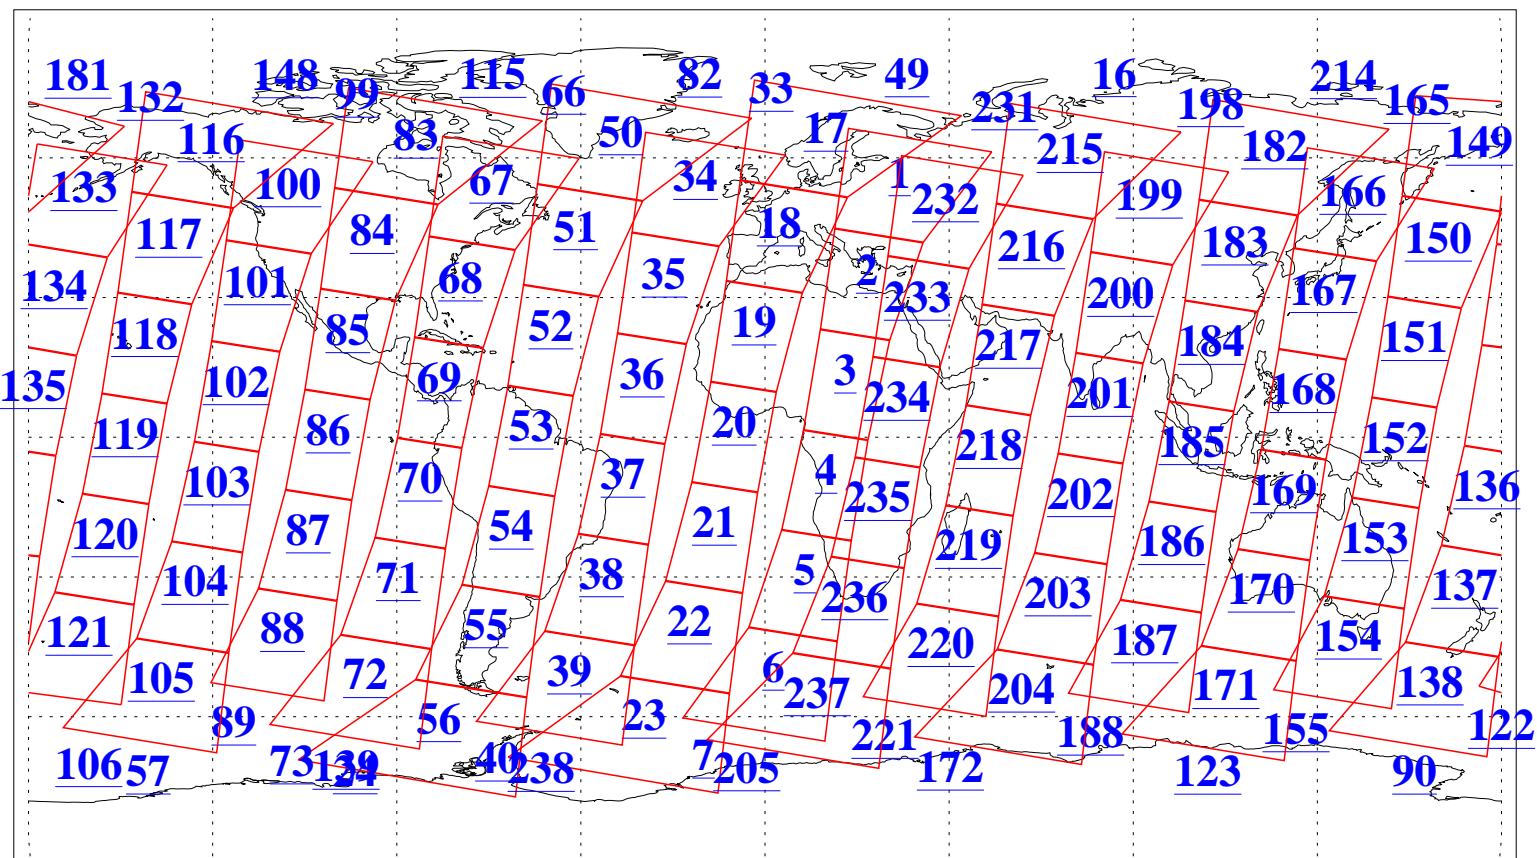

L1B Availability
AMSU Granules: 240
HSB Granules: 0
AIRS Granules: 240

12 Dec 2003
DoY 346
Aqua Day 587
Granules: 1 to 120

Granules: 121 to 240

Legend: AMSU Available, HSB Available, AIRS Available

L1B Availability
AMSU Granules: 240
HSB Granules: 0
AIRS Granules: 240

12 Dec 2003
DoY 346
Aqua Day 587

Ascending Granules

Descending Granules

Legend: AMSU Available, HSB Available, AIRS Available

L1B Availability
 AMSU Granules: 240
 HSB Granules: 0
 AIRS Granules: 240

12 Dec 2003
 DoY 346
 Aqua Day 587

Northern Hemisphere Granules

Southern Hemisphere Granules

Legend: AMSU Available, HSB Available, AIRS Available