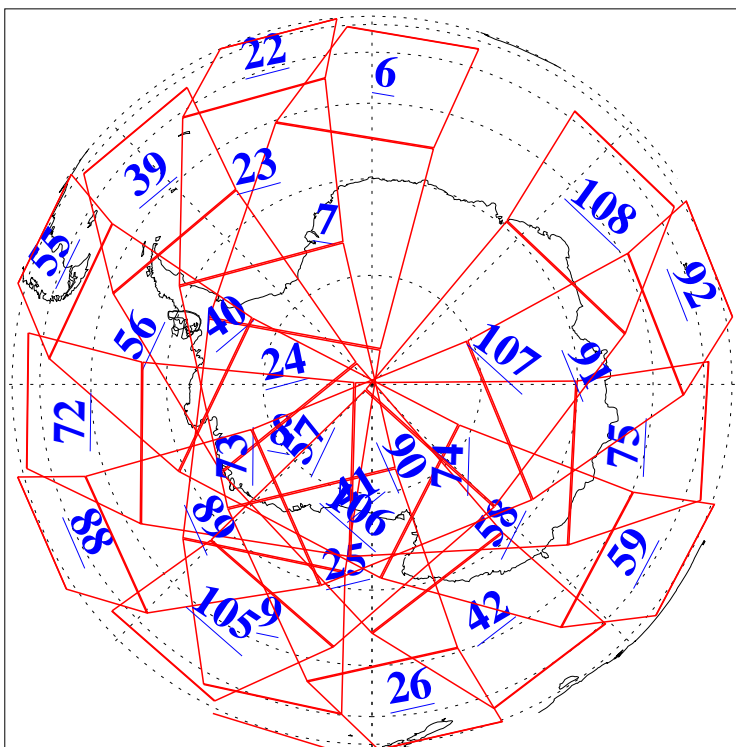

L1B Availability
AMSU Granules: 240
HSB Granules: 0
AIRS Granules: 240

12 Dec 2003
DoY 346
Aqua Day 587
Granules: 1 to 120

Granules: 121 to 240

Legend: AMSU Available, HSB Available, AIRS Available

L1B Availability
AMSU Granules: 240
HSB Granules: 0
AIRS Granules: 240

12 Dec 2003
DoY 346
Aqua Day 587

Ascending Granules

Descending Granules

Legend: AMSU Available, HSB Available, AIRS Available

L1B Availability
 AMSU Granules: 240
 HSB Granules: 0
 AIRS Granules: 240

12 Dec 2003
 DoY 346
 Aqua Day 587

Northern Hemisphere Granules

Southern Hemisphere Granules

Legend: AMSU Available, HSB Available, AIRS Available