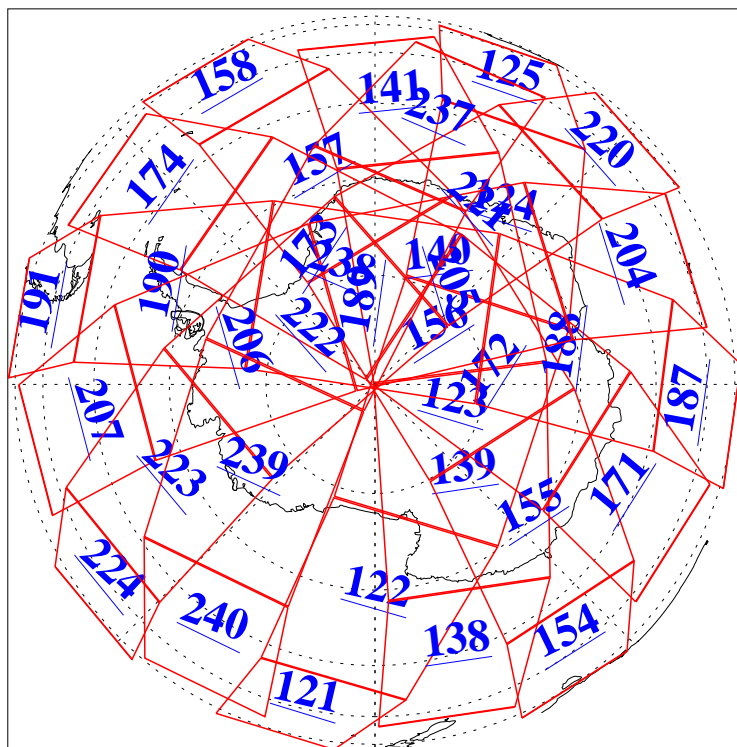

L1B Availability
AMSU Granules: 240
HSB Granules: 0
AIRS Granules: 240

12 Dec 2003
DoY 346
Aqua Day 587
Granules: 1 to 120

Granules: 121 to 240

Legend: AMSU Available, HSB Available, AIRS Available

L1B Availability
AMSU Granules: 240
HSB Granules: 0
AIRS Granules: 240

12 Dec 2003
DoY 346
Aqua Day 587

Ascending Granules

Descending Granules

Legend: AMSU Available, HSB Available, AIRS Available

L1B Availability
 AMSU Granules: 240
 HSB Granules: 0
 AIRS Granules: 240

12 Dec 2003
 DoY 346
 Aqua Day 587

Northern Hemisphere Granules

Southern Hemisphere Granules

Legend: AMSU Available, HSB Available, AIRS Available