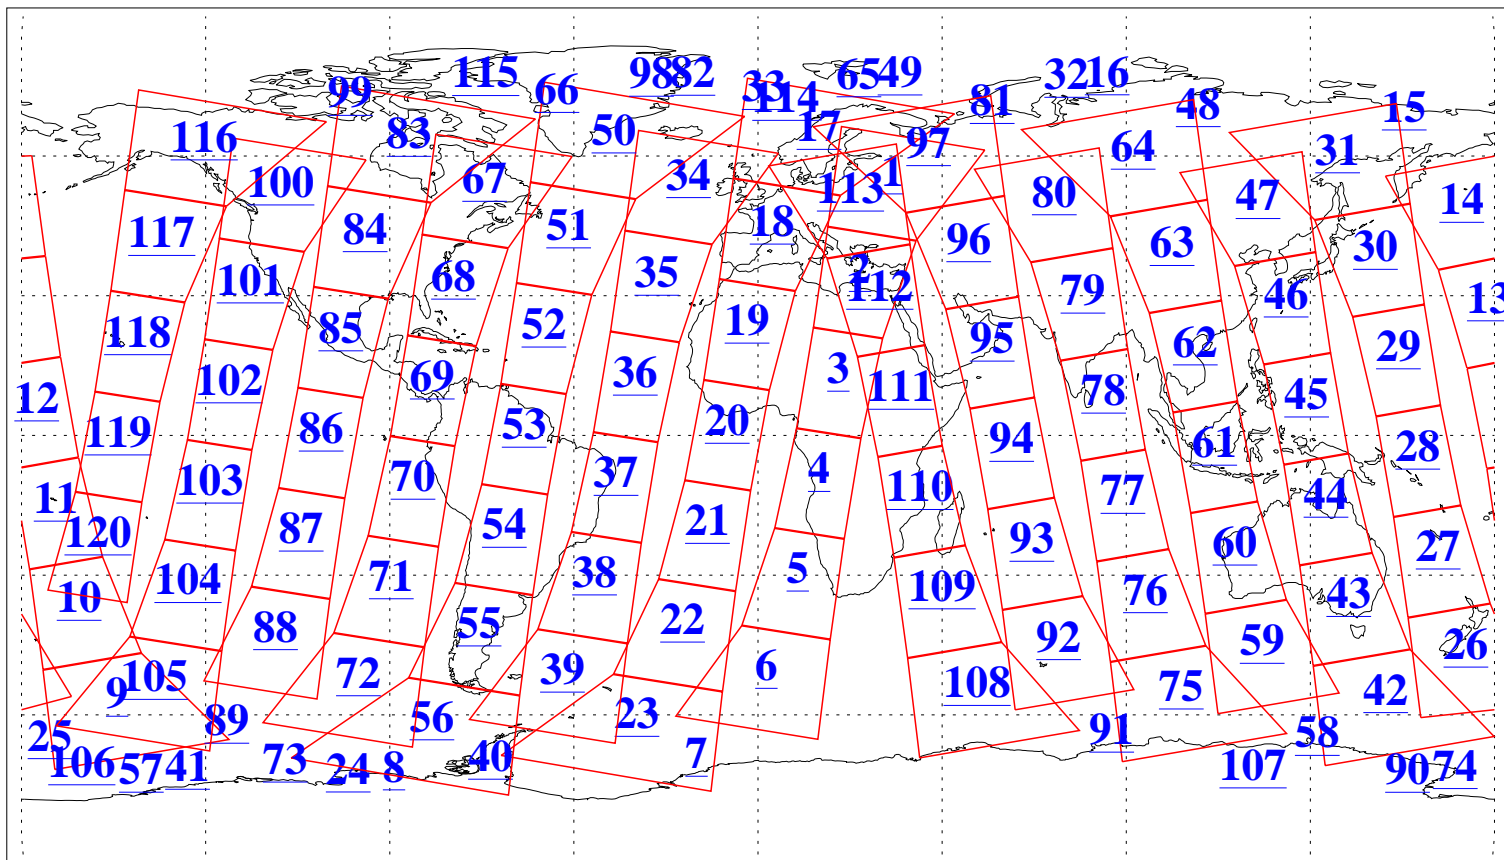

L1B Availability
AMSU Granules: 240
HSB Granules: 0
AIRS Granules: 240

12 Dec 2003
DoY 346
Aqua Day 587
Granules: 1 to 120

Granules: 121 to 240

Legend: AMSU Available, HSB Available, AIRS Available

L1B Availability
AMSU Granules: 240
HSB Granules: 0
AIRS Granules: 240

12 Dec 2003
DoY 346
Aqua Day 587

Ascending Granules

Descending Granules

Legend: AMSU Available, HSB Available, AIRS Available

L1B Availability
 AMSU Granules: 240
 HSB Granules: 0
 AIRS Granules: 240

12 Dec 2003
 DoY 346
 Aqua Day 587

Northern Hemisphere Granules

Southern Hemisphere Granules

Legend: AMSU Available, HSB Available, AIRS Available