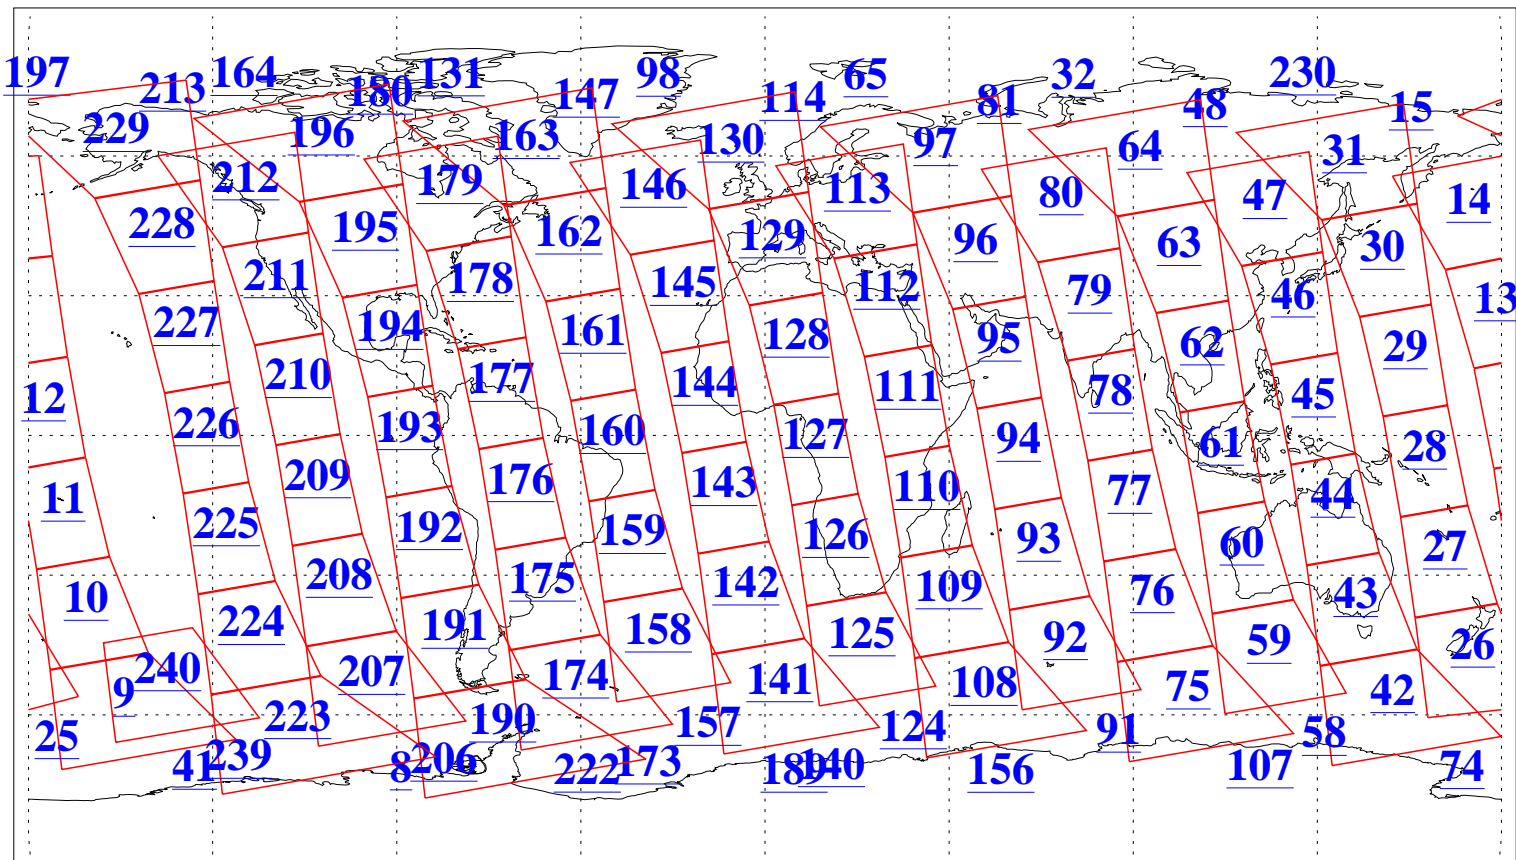

L1B Availability
AMSU Granules: 240
HSB Granules: 0
AIRS Granules: 240

12 Dec 2003
DoY 346
Aqua Day 587
Granules: 1 to 120

Granules: 121 to 240

Legend: AMSU Available, HSB Available, AIRS Available

L1B Availability
AMSU Granules: 240
HSB Granules: 0
AIRS Granules: 240

12 Dec 2003
DoY 346
Aqua Day 587

Ascending Granules

Descending Granules

Legend: AMSU Available, HSB Available, AIRS Available

L1B Availability
 AMSU Granules: 240
 HSB Granules: 0
 AIRS Granules: 240

12 Dec 2003
 DoY 346
 Aqua Day 587

Northern Hemisphere Granules

Southern Hemisphere Granules

Legend: AMSU Available, HSB Available, AIRS Available