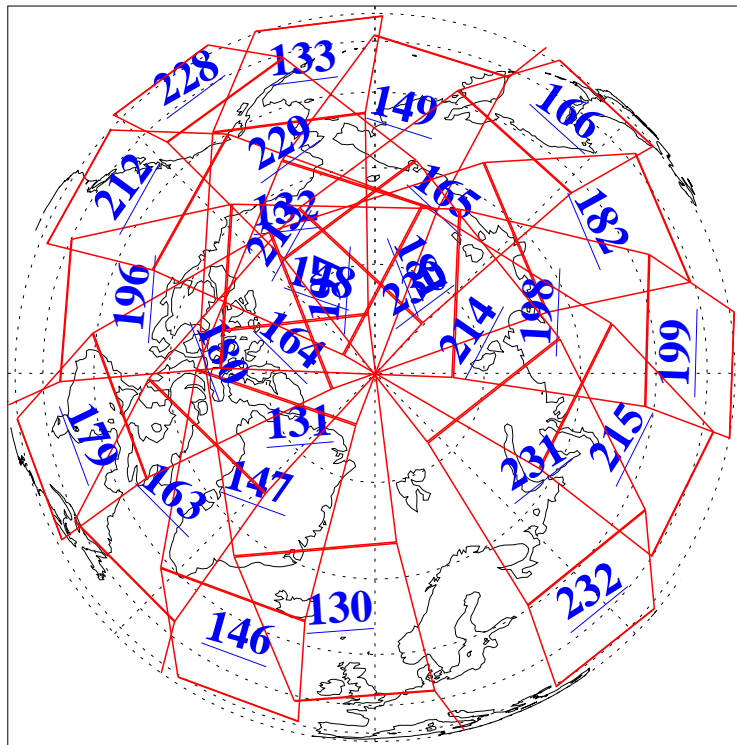

L1B Availability
AMSU Granules: 240
HSB Granules: 0
AIRS Granules: 240

12 Dec 2003
DoY 346
Aqua Day 587
Granules: 1 to 120

Granules: 121 to 240

Legend: AMSU Available, HSB Available, AIRS Available

L1B Availability
AMSU Granules: 240
HSB Granules: 0
AIRS Granules: 240

12 Dec 2003
DoY 346
Aqua Day 587

Ascending Granules

Descending Granules

Legend: AMSU Available, HSB Available, AIRS Available

L1B Availability
 AMSU Granules: 240
 HSB Granules: 0
 AIRS Granules: 240

12 Dec 2003
 DoY 346
 Aqua Day 587

Northern Hemisphere Granules

Southern Hemisphere Granules

Legend: AMSU Available, HSB Available, AIRS Available