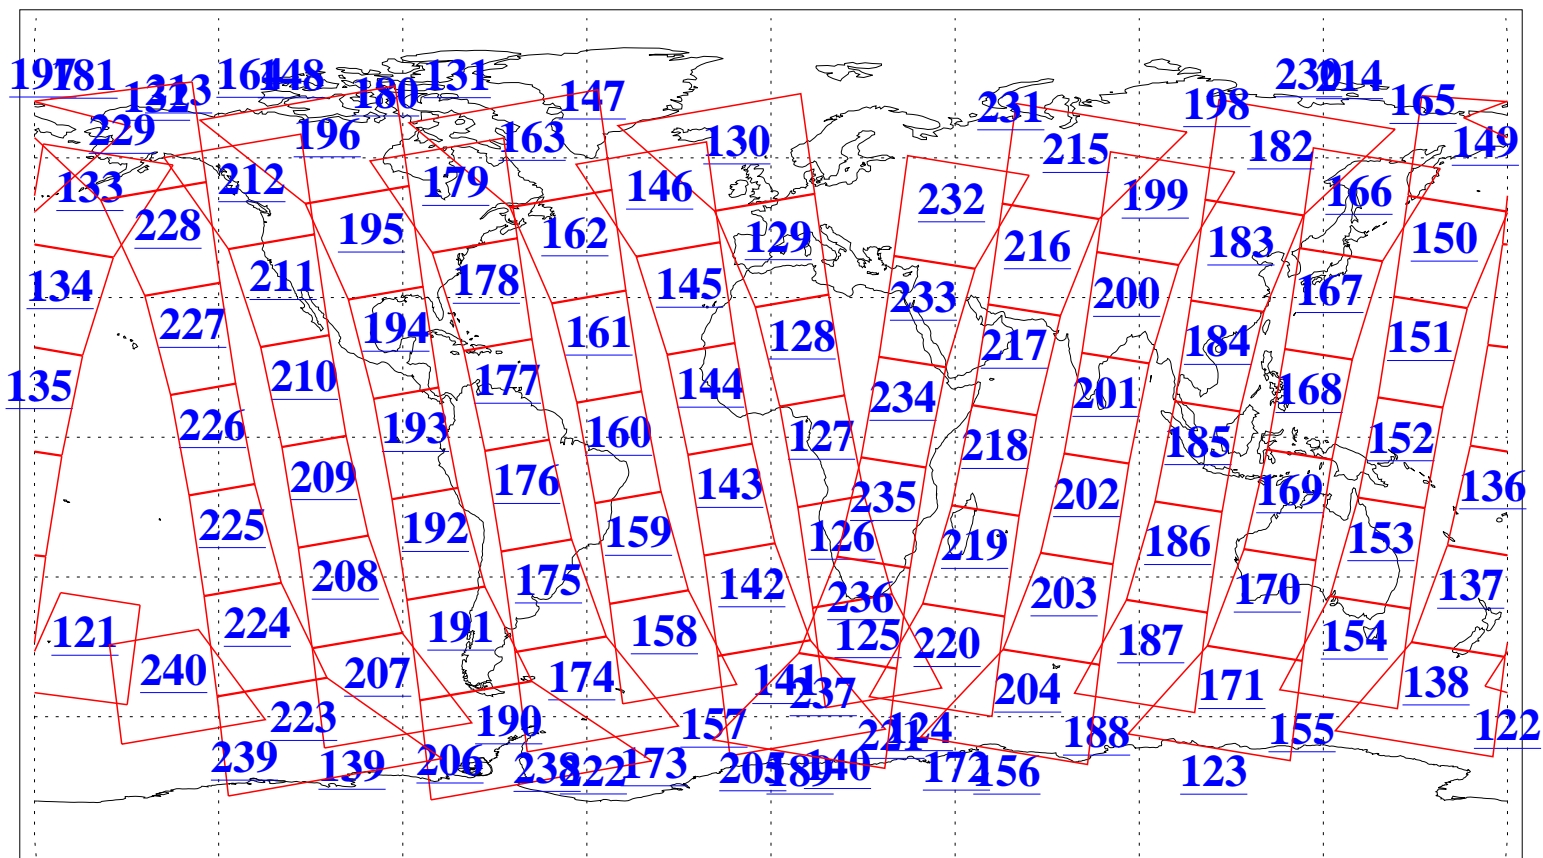

L1B Availability
AMSU Granules: 240
HSB Granules: 0
AIRS Granules: 240

12 Dec 2003
DoY 346
Aqua Day 587
Granules: 1 to 120

Granules: 121 to 240

Legend: AMSU Available, HSB Available, AIRS Available

L1B Availability
AMSU Granules: 240
HSB Granules: 0
AIRS Granules: 240

12 Dec 2003
DoY 346
Aqua Day 587

Ascending Granules

Descending Granules

Legend: AMSU Available, HSB Available, AIRS Available

L1B Availability
 AMSU Granules: 240
 HSB Granules: 0
 AIRS Granules: 240

12 Dec 2003
 DoY 346
 Aqua Day 587

Northern Hemisphere Granules

Southern Hemisphere Granules

Legend: AMSU Available, HSB Available, AIRS Available