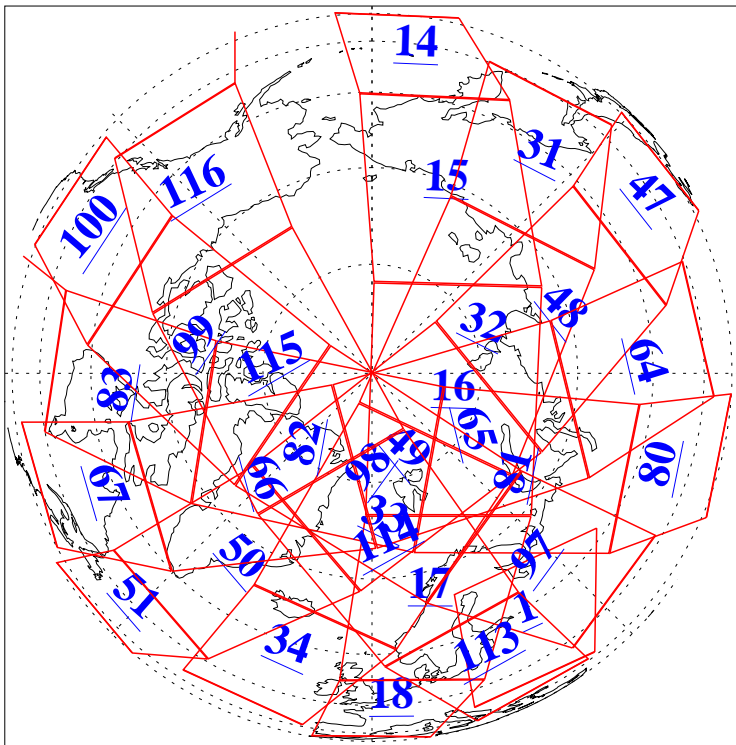

L1B Availability
AMSU Granules: 240
HSB Granules: 0
AIRS Granules: 240

12 Dec 2003
DoY 346
Aqua Day 587
Granules: 1 to 120

Granules: 121 to 240

Legend: AMSU Available, HSB Available, AIRS Available

L1B Availability
AMSU Granules: 240
HSB Granules: 0
AIRS Granules: 240

12 Dec 2003
DoY 346
Aqua Day 587

Ascending Granules

Descending Granules

Legend: AMSU Available, HSB Available, AIRS Available

L1B Availability
 AMSU Granules: 240
 HSB Granules: 0
 AIRS Granules: 240

12 Dec 2003
 DoY 346
 Aqua Day 587

Northern Hemisphere Granules

Southern Hemisphere Granules

Legend: AMSU Available, HSB Available, AIRS Available