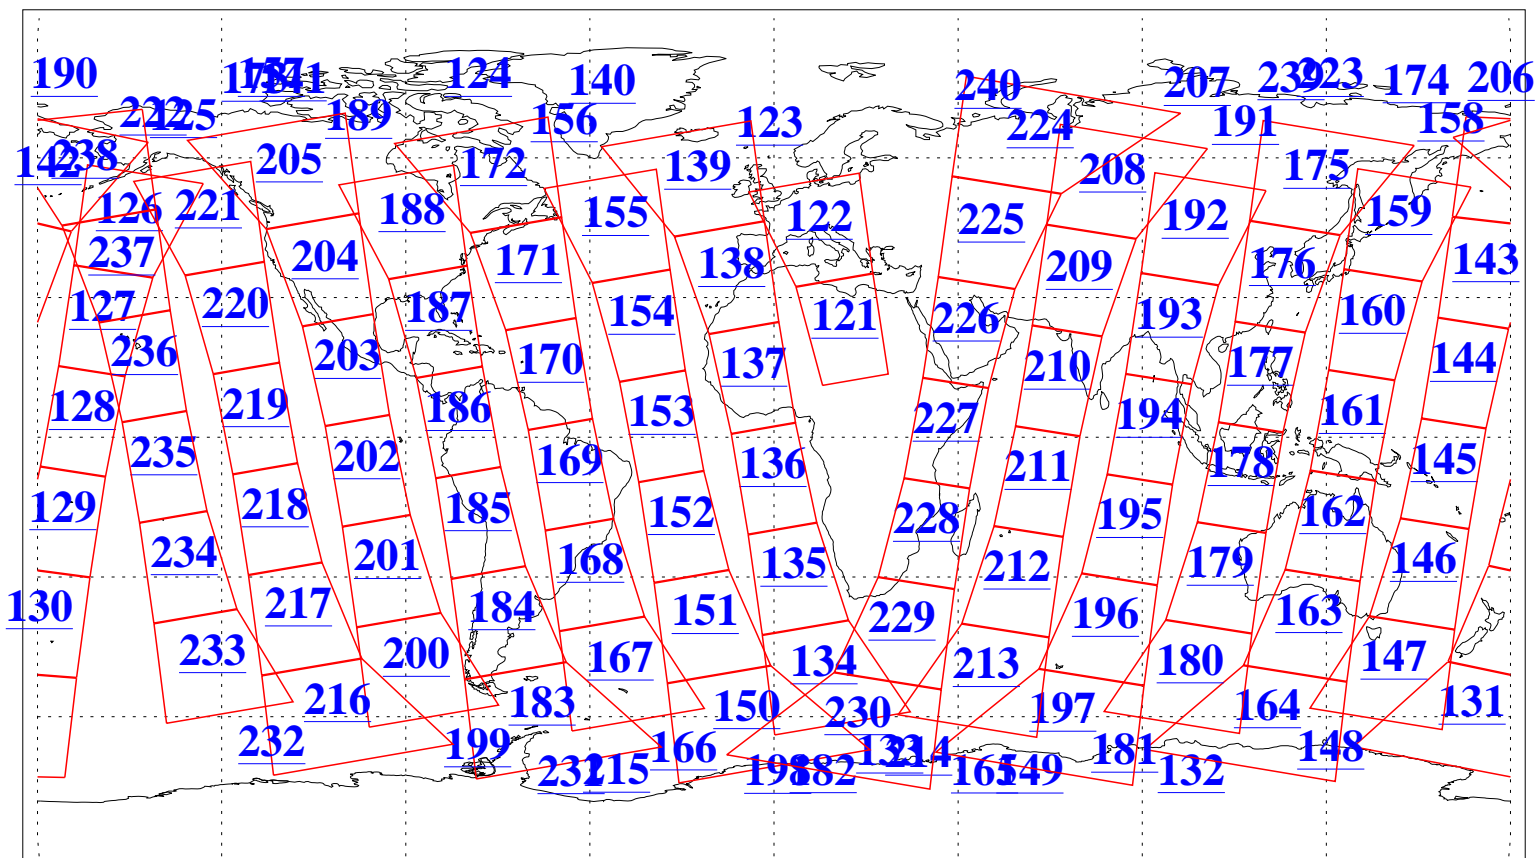

L1B Availability
AMSU Granules: 240
HSB Granules: 0
AIRS Granules: 240

11 Dec 2003
DoY 345
Aqua Day 586
Granules: 1 to 120

Granules: 121 to 240

Legend: AMSU Available, HSB Available, AIRS Available

L1B Availability
AMSU Granules: 240
HSB Granules: 0
AIRS Granules: 240

11 Dec 2003
DoY 345
Aqua Day 586

Ascending Granules

Descending Granules

Legend: AMSU Available, HSB Available, AIRS Available

L1B Availability
 AMSU Granules: 240
 HSB Granules: 0
 AIRS Granules: 240

11 Dec 2003
 DoY 345
 Aqua Day 586