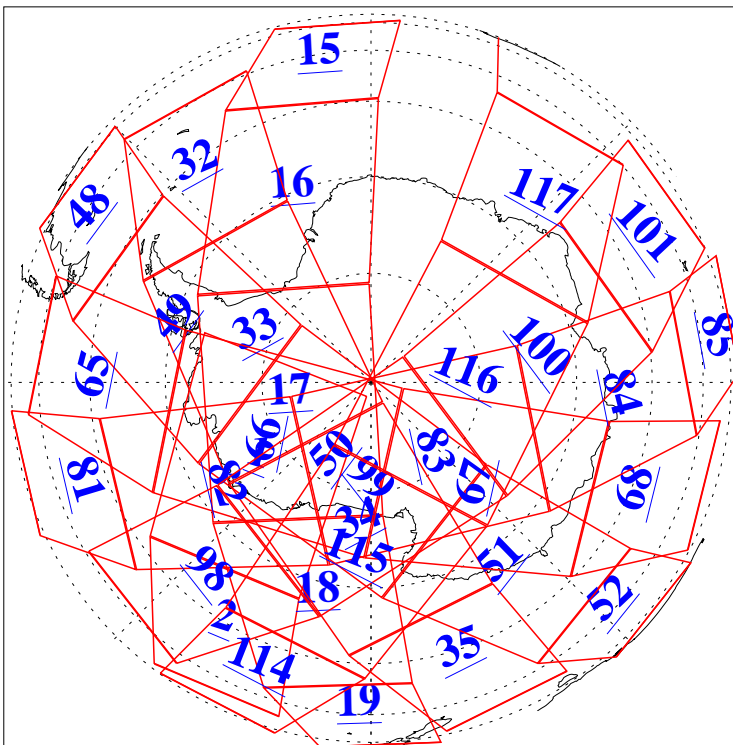

L1B Availability
AMSU Granules: 240
HSB Granules: 0
AIRS Granules: 240

11 Dec 2003
DoY 345
Aqua Day 586
Granules: 1 to 120

Granules: 121 to 240

Legend: AMSU Available, HSB Available, AIRS Available

L1B Availability
AMSU Granules: 240
HSB Granules: 0
AIRS Granules: 240

11 Dec 2003
DoY 345
Aqua Day 586

Ascending Granules

Descending Granules

Legend: AMSU Available, HSB Available, AIRS Available

L1B Availability
 AMSU Granules: 240
 HSB Granules: 0
 AIRS Granules: 240

11 Dec 2003
 DoY 345
 Aqua Day 586

Northern Hemisphere Granules

Southern Hemisphere Granules

Legend: AMSU Available, HSB Available, AIRS Available