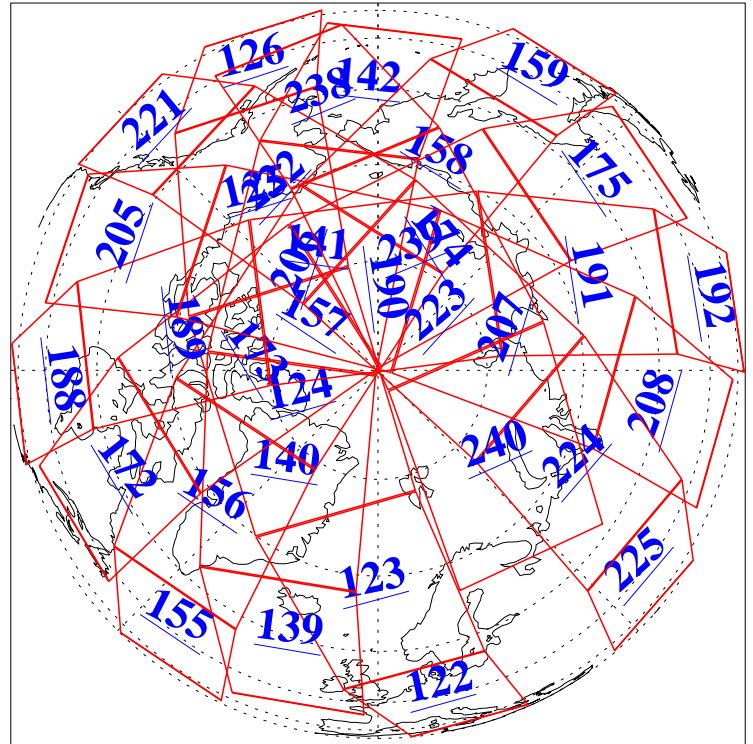

L1B Availability
AMSU Granules: 240
HSB Granules: 0
AIRS Granules: 240

11 Dec 2003
DoY 345
Aqua Day 586
Granules: 1 to 120

Granules: 121 to 240

Legend: AMSU Available, HSB Available, AIRS Available

L1B Availability
AMSU Granules: 240
HSB Granules: 0
AIRS Granules: 240

11 Dec 2003
DoY 345
Aqua Day 586

Ascending Granules

Descending Granules

Legend: AMSU Available, HSB Available, AIRS Available

L1B Availability
 AMSU Granules: 240
 HSB Granules: 0
 AIRS Granules: 240

11 Dec 2003
 DoY 345
 Aqua Day 586

Northern Hemisphere Granules

Southern Hemisphere Granules

Legend: AMSU Available, HSB Available, AIRS Available