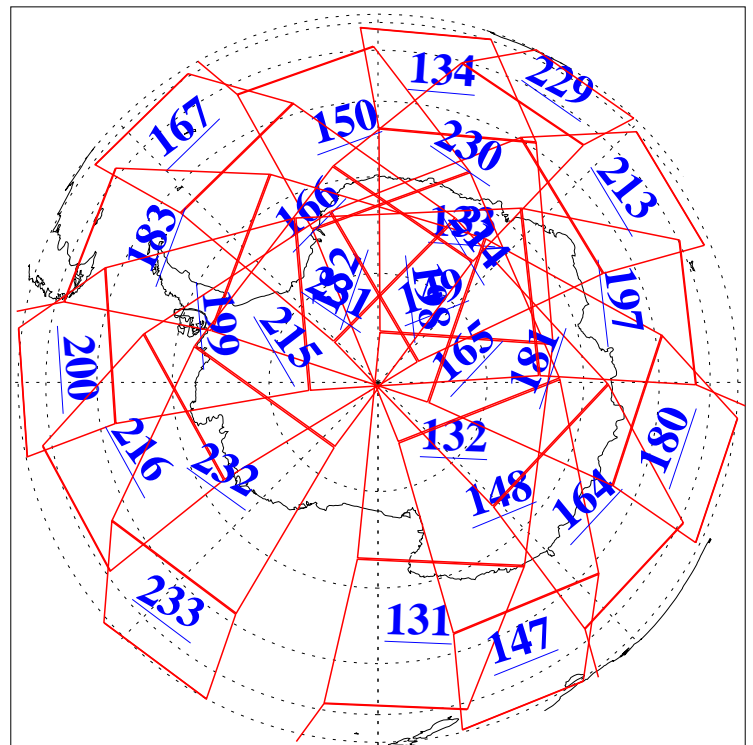

L1B Availability
AMSU Granules: 240
HSB Granules: 0
AIRS Granules: 240

11 Dec 2003
DoY 345
Aqua Day 586
Granules: 1 to 120

Granules: 121 to 240

Legend: AMSU Available, HSB Available, AIRS Available

L1B Availability
AMSU Granules: 240
HSB Granules: 0
AIRS Granules: 240

11 Dec 2003
DoY 345
Aqua Day 586

Ascending Granules

Descending Granules

Legend: AMSU Available, HSB Available, AIRS Available

L1B Availability
 AMSU Granules: 240
 HSB Granules: 0
 AIRS Granules: 240

11 Dec 2003
 DoY 345
 Aqua Day 586

Northern Hemisphere Granules

Southern Hemisphere Granules

Legend: AMSU Available, HSB Available, AIRS Available