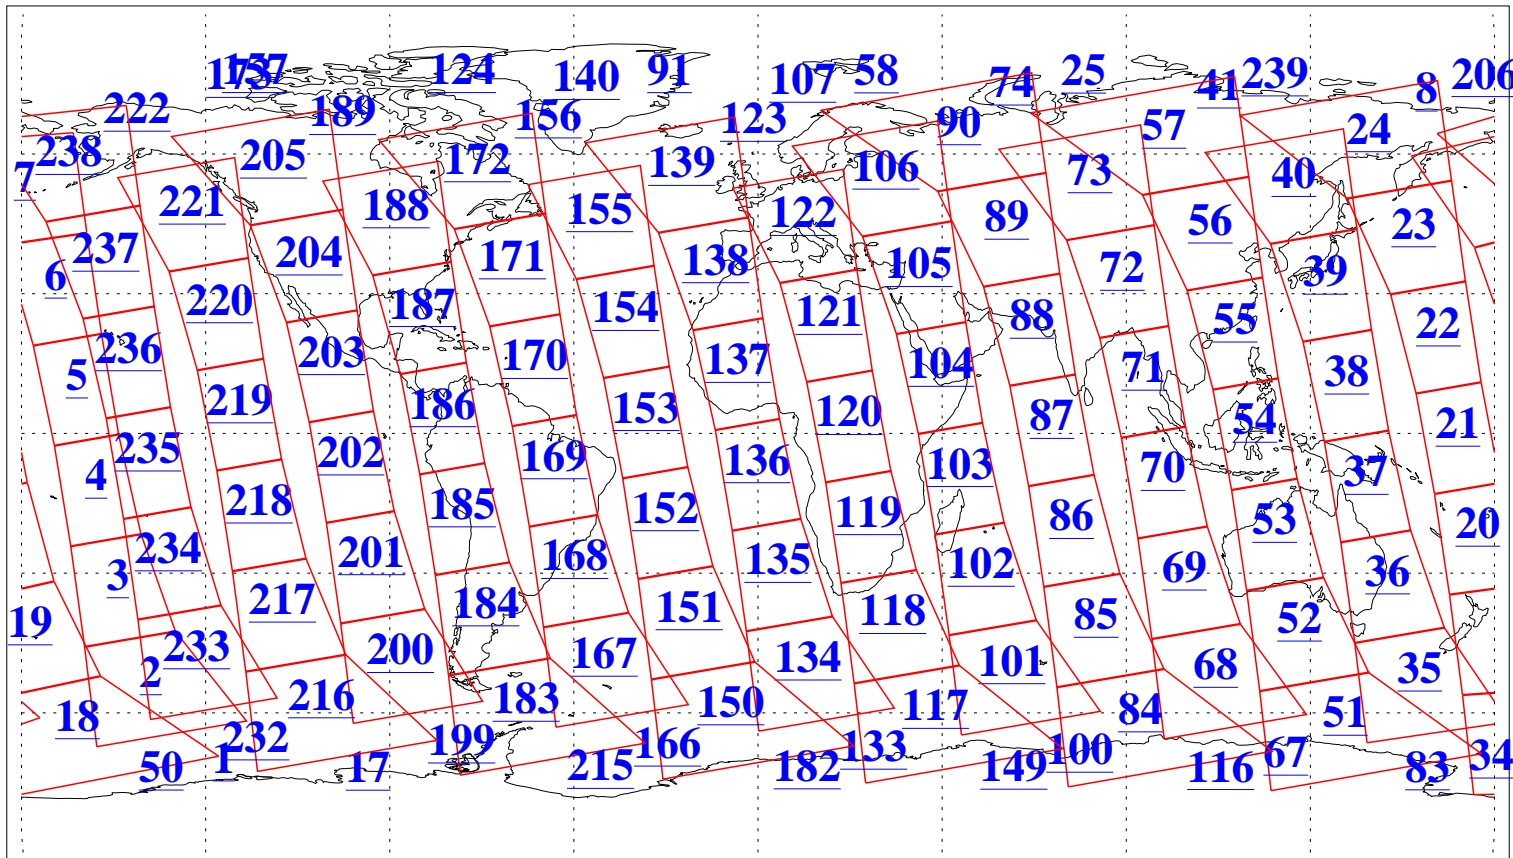

L1B Availability
AMSU Granules: 240
HSB Granules: 0
AIRS Granules: 240

11 Dec 2003
DoY 345
Aqua Day 586
Granules: 1 to 120

Granules: 121 to 240

Legend: AMSU Available, HSB Available, AIRS Available

L1B Availability
AMSU Granules: 240
HSB Granules: 0
AIRS Granules: 240

11 Dec 2003
DoY 345
Aqua Day 586

Ascending Granules

Descending Granules

Legend: AMSU Available, HSB Available, AIRS Available

L1B Availability
 AMSU Granules: 240
 HSB Granules: 0
 AIRS Granules: 240

11 Dec 2003
 DoY 345
 Aqua Day 586

Northern Hemisphere Granules

Southern Hemisphere Granules

Legend: AMSU Available, HSB Available, AIRS Available