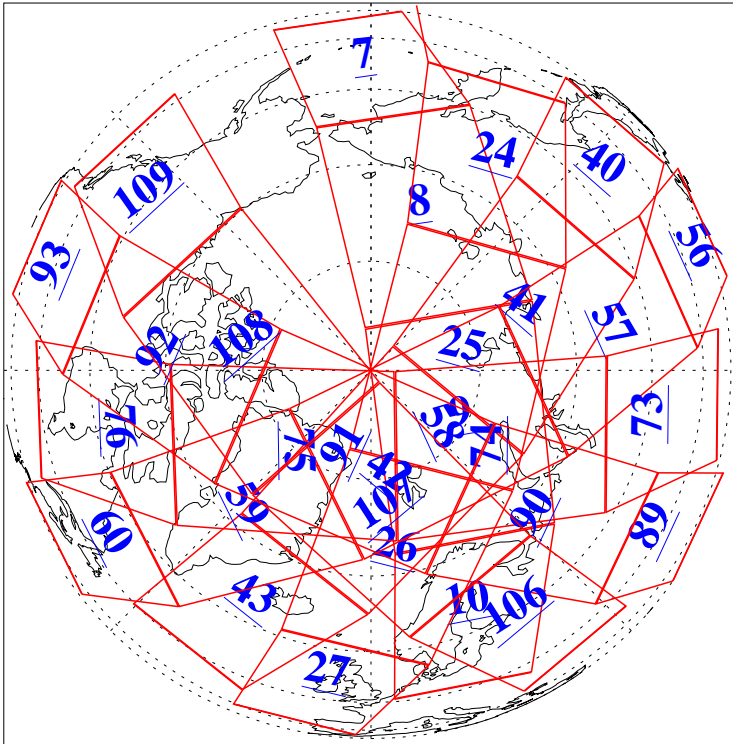

L1B Availability
AMSU Granules: 240
HSB Granules: 0
AIRS Granules: 240

11 Dec 2003
DoY 345
Aqua Day 586
Granules: 1 to 120

Granules: 121 to 240

Legend: AMSU Available, HSB Available, AIRS Available

L1B Availability
AMSU Granules: 240
HSB Granules: 0
AIRS Granules: 240

11 Dec 2003
DoY 345
Aqua Day 586

Ascending Granules

Descending Granules

Legend: AMSU Available, HSB Available, AIRS Available

L1B Availability
 AMSU Granules: 240
 HSB Granules: 0
 AIRS Granules: 240

11 Dec 2003
 DoY 345
 Aqua Day 586

Northern Hemisphere Granules

Southern Hemisphere Granules

Legend: AMSU Available, HSB Available, AIRS Available