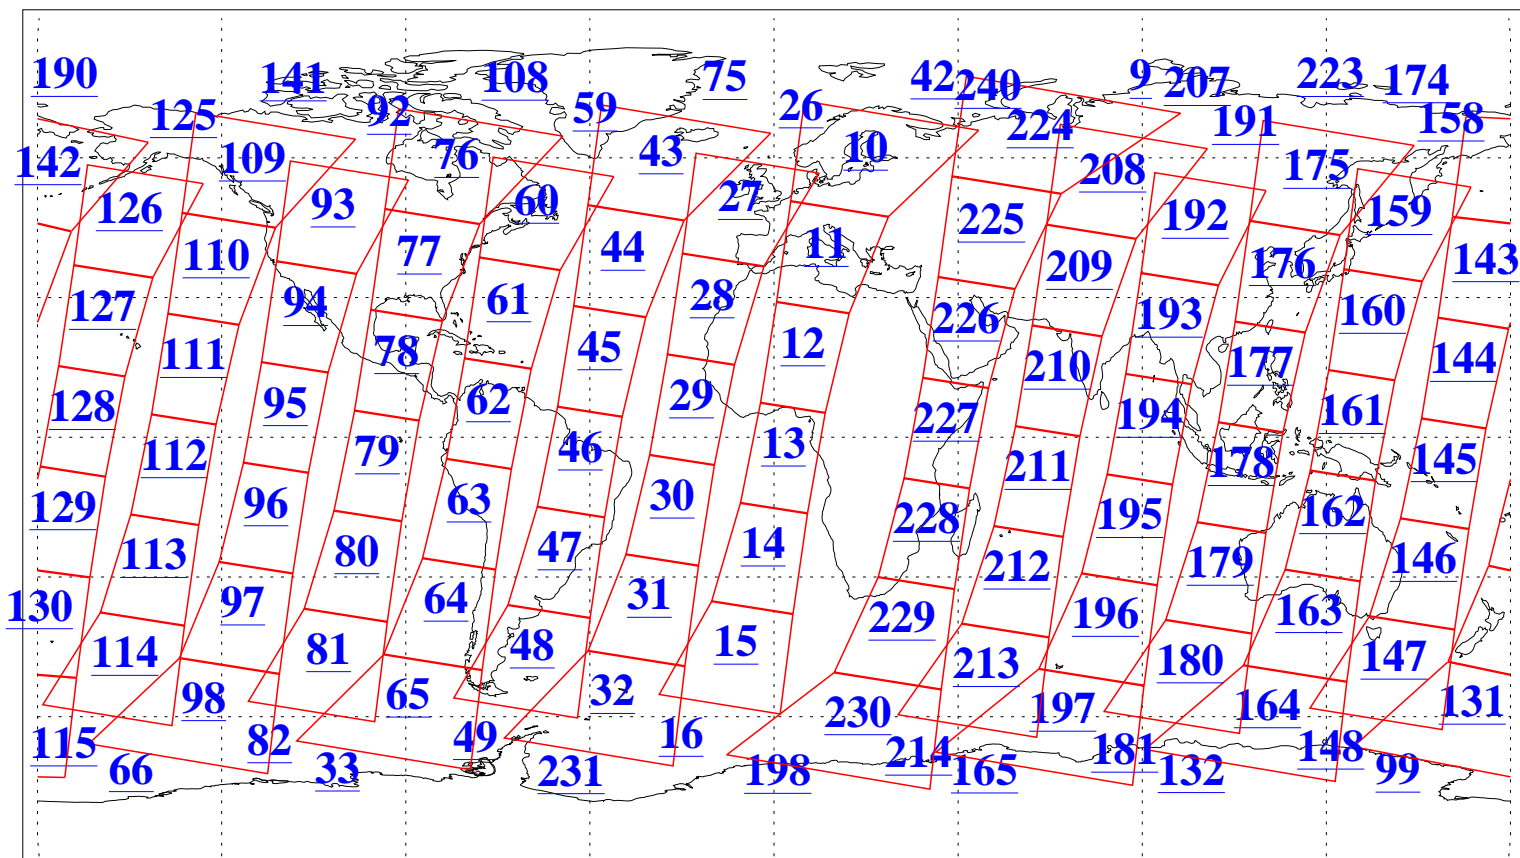

L1B Availability
AMSU Granules: 240
HSB Granules: 0
AIRS Granules: 240

11 Dec 2003
DoY 345
Aqua Day 586
Granules: 1 to 120

Granules: 121 to 240

Legend: AMSU Available, HSB Available, AIRS Available

L1B Availability
AMSU Granules: 240
HSB Granules: 0
AIRS Granules: 240

11 Dec 2003
DoY 345
Aqua Day 586

Ascending Granules

Descending Granules

Legend: AMSU Available, HSB Available, AIRS Available

L1B Availability
 AMSU Granules: 240
 HSB Granules: 0
 AIRS Granules: 240

11 Dec 2003
 DoY 345
 Aqua Day 586

Northern Hemisphere Granules

Southern Hemisphere Granules

Legend: AMSU Available, HSB Available, AIRS Available