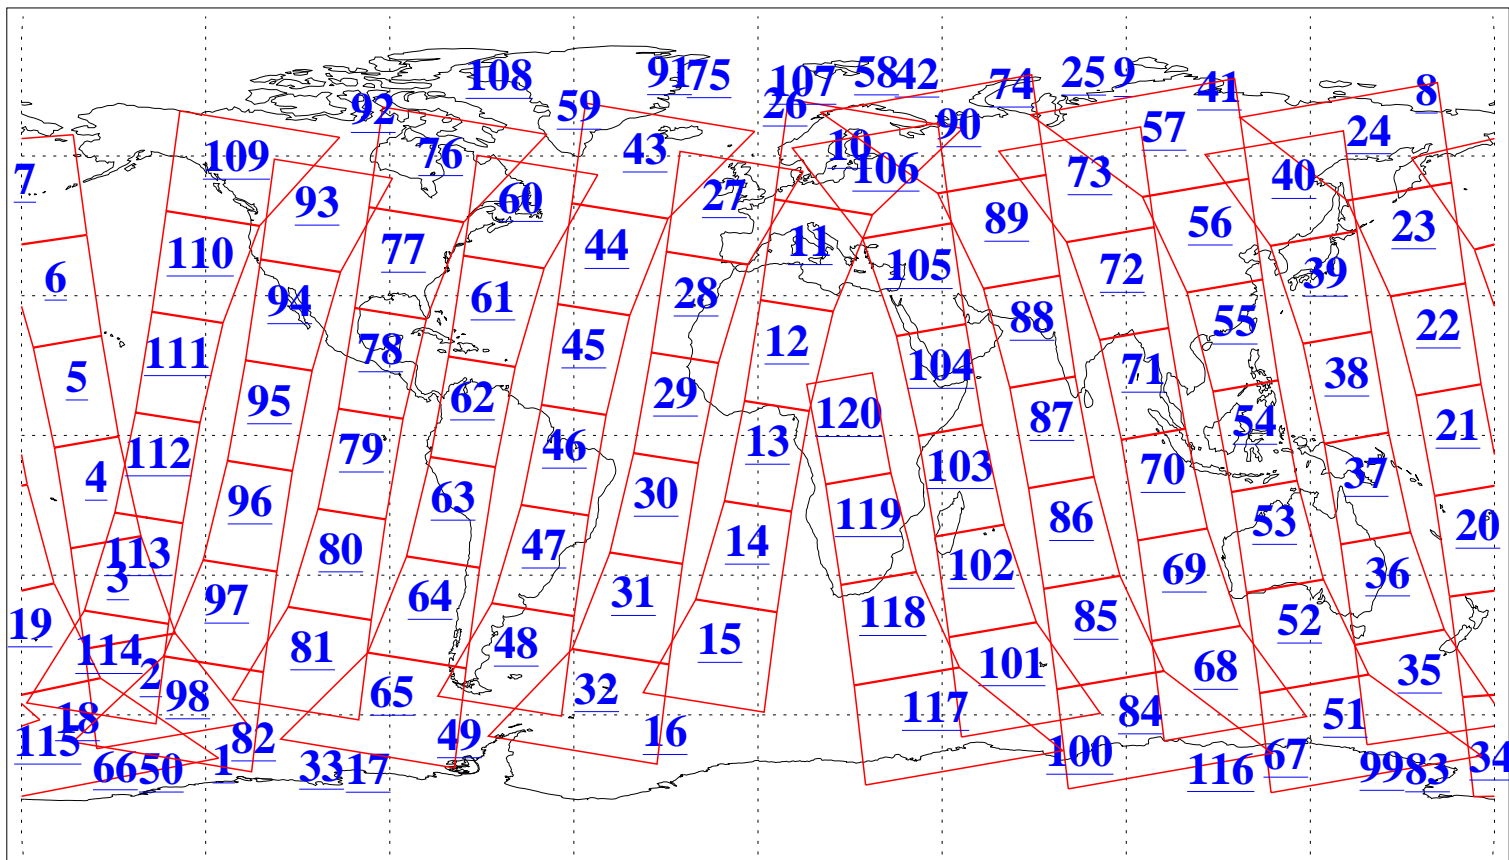

L1B Availability
AMSU Granules: 240
HSB Granules: 0
AIRS Granules: 240

11 Dec 2003
DoY 345
Aqua Day 586
Granules: 1 to 120

Granules: 121 to 240

Legend: AMSU Available, HSB Available, AIRS Available

L1B Availability
AMSU Granules: 240
HSB Granules: 0
AIRS Granules: 240

11 Dec 2003
DoY 345
Aqua Day 586

Ascending Granules

Descending Granules

Legend: AMSU Available, HSB Available, AIRS Available

L1B Availability
 AMSU Granules: 240
 HSB Granules: 0
 AIRS Granules: 240

11 Dec 2003
 DoY 345
 Aqua Day 586

Northern Hemisphere Granules

Southern Hemisphere Granules

Legend: AMSU Available, HSB Available, AIRS Available