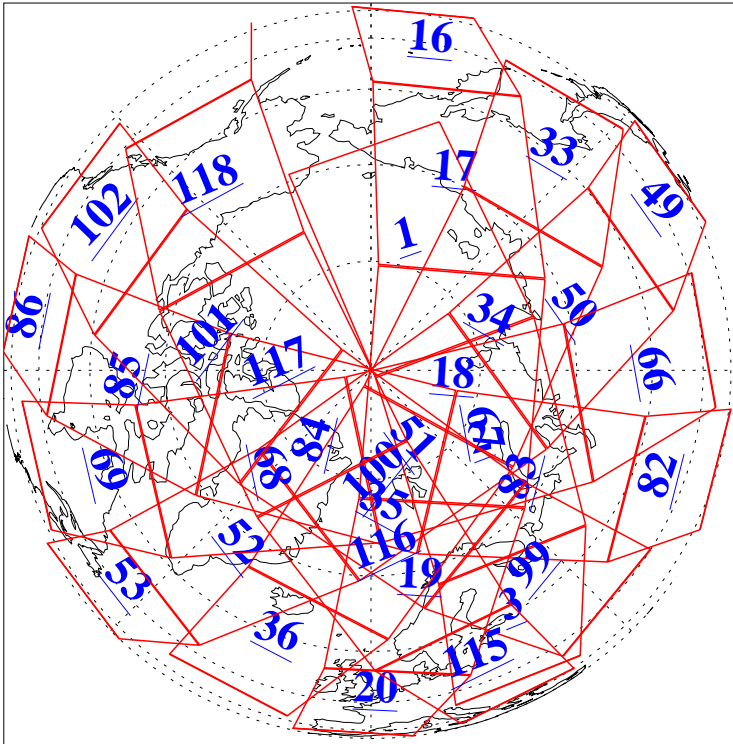

L1B Availability
AMSU Granules: 240
HSB Granules: 0
AIRS Granules: 240

10 Dec 2003
DoY 344
Aqua Day 585
Granules: 1 to 120

Granules: 121 to 240

Legend: AMSU Available, HSB Available, AIRS Available

L1B Availability
AMSU Granules: 240
HSB Granules: 0
AIRS Granules: 240

10 Dec 2003
DoY 344
Aqua Day 585

Ascending Granules

Descending Granules

Legend: AMSU Available, HSB Available, AIRS Available

L1B Availability
 AMSU Granules: 240
 HSB Granules: 0
 AIRS Granules: 240

10 Dec 2003
 DoY 344
 Aqua Day 585

Northern Hemisphere Granules

Southern Hemisphere Granules

Legend: AMSU Available, HSB Available, AIRS Available