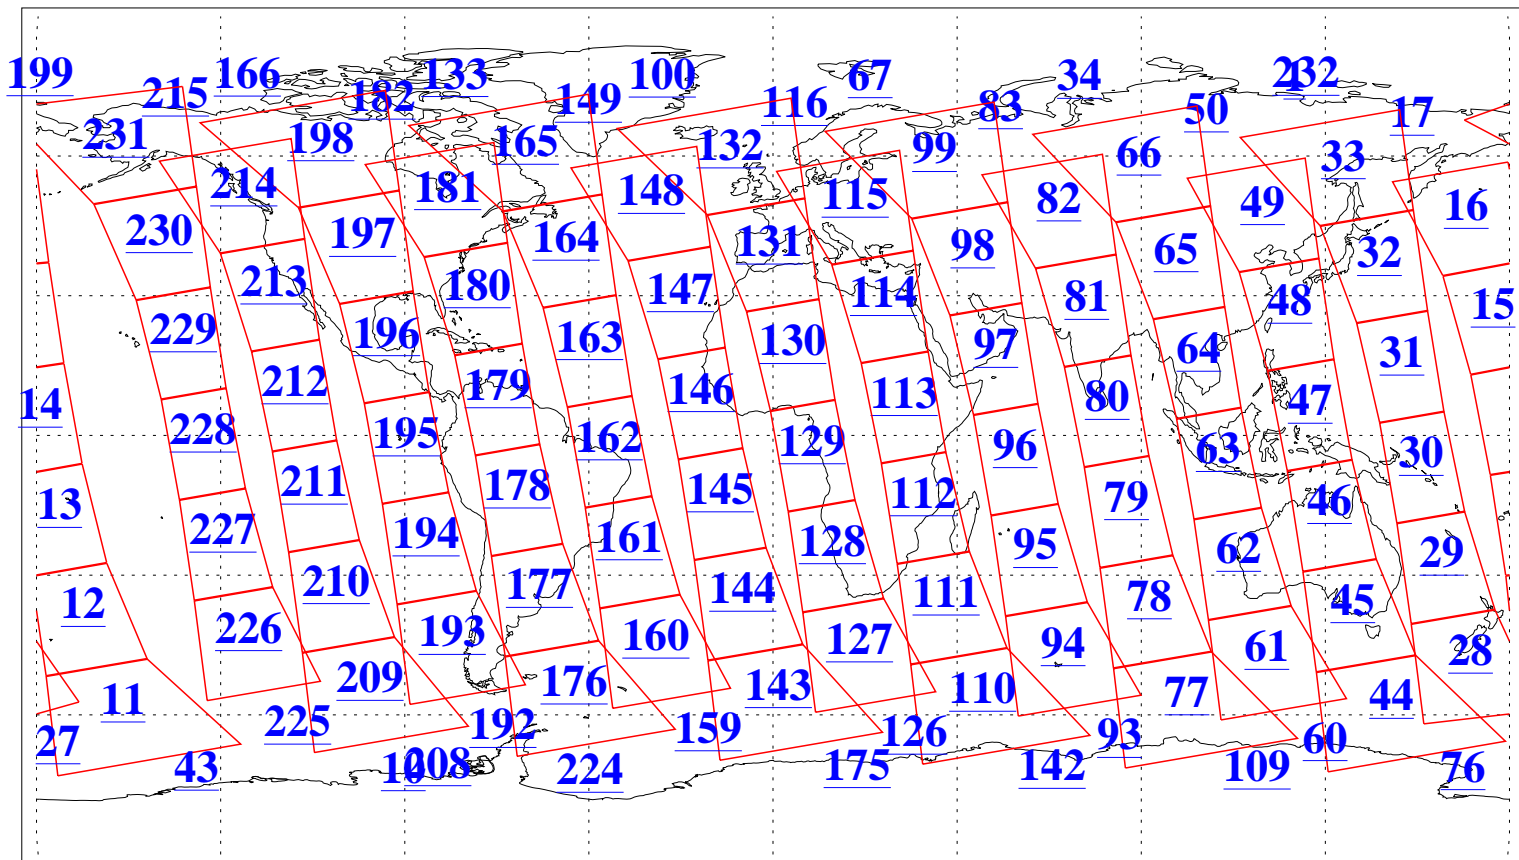

L1B Availability
AMSU Granules: 240
HSB Granules: 0
AIRS Granules: 240

10 Dec 2003
DoY 344
Aqua Day 585
Granules: 1 to 120

Granules: 121 to 240

Legend: AMSU Available, HSB Available, AIRS Available

L1B Availability
AMSU Granules: 240
HSB Granules: 0
AIRS Granules: 240

10 Dec 2003
DoY 344
Aqua Day 585

Ascending Granules

Descending Granules

Legend: AMSU Available, HSB Available, AIRS Available

L1B Availability
 AMSU Granules: 240
 HSB Granules: 0
 AIRS Granules: 240

10 Dec 2003
 DoY 344
 Aqua Day 585

Northern Hemisphere Granules

Southern Hemisphere Granules

Legend: AMSU Available, HSB Available, AIRS Available