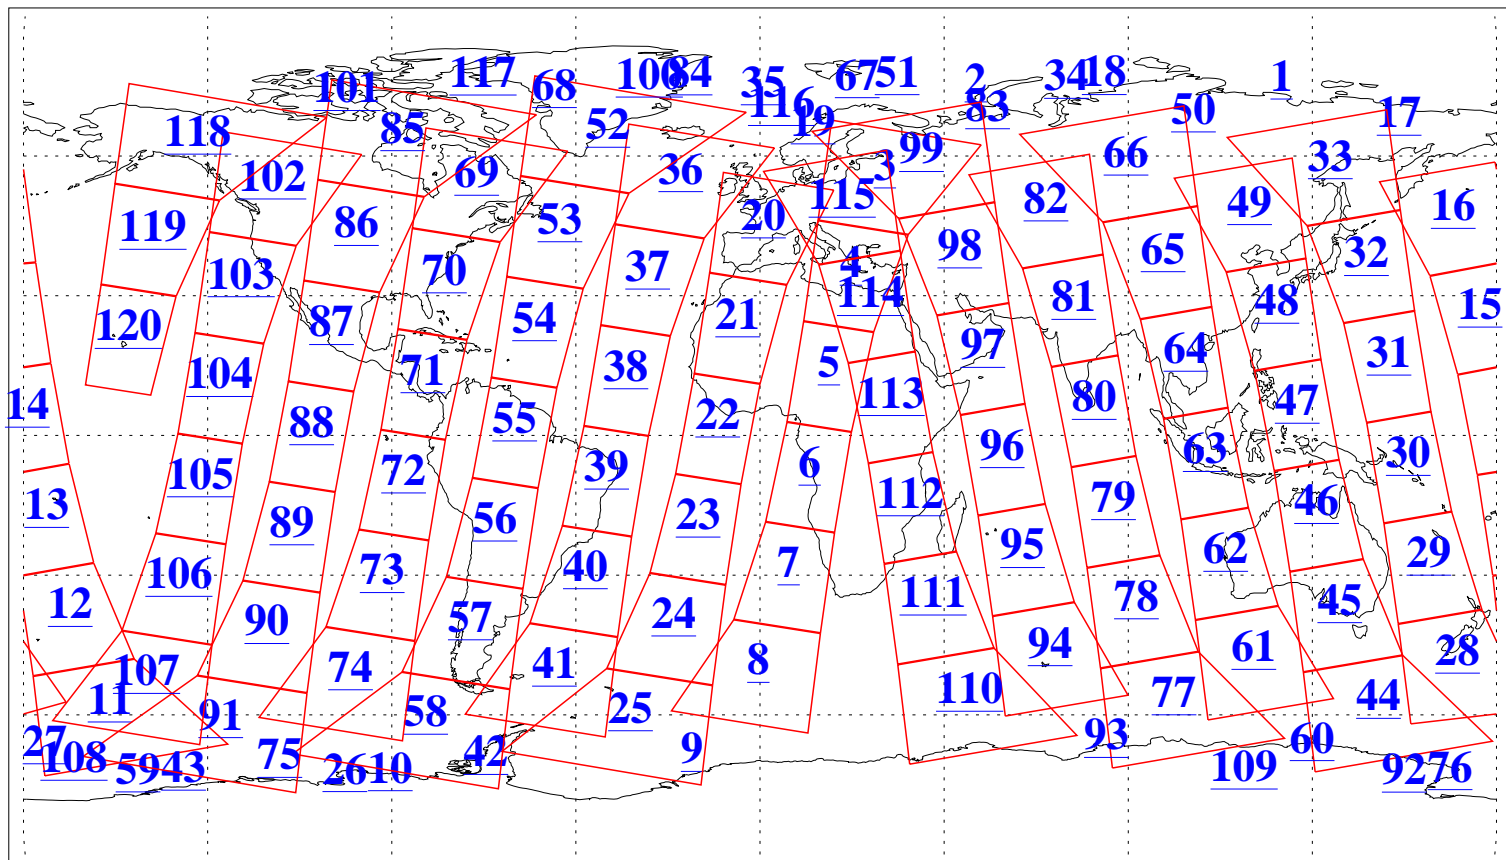

L1B Availability
AMSU Granules: 240
HSB Granules: 0
AIRS Granules: 240

10 Dec 2003
DoY 344
Aqua Day 585
Granules: 1 to 120

Granules: 121 to 240

Legend: AMSU Available, HSB Available, AIRS Available

L1B Availability
AMSU Granules: 240
HSB Granules: 0
AIRS Granules: 240

10 Dec 2003
DoY 344
Aqua Day 585

Ascending Granules

Descending Granules

Legend: AMSU Available, HSB Available, AIRS Available

L1B Availability
 AMSU Granules: 240
 HSB Granules: 0
 AIRS Granules: 240

10 Dec 2003
 DoY 344
 Aqua Day 585

Northern Hemisphere Granules

Southern Hemisphere Granules

Legend: AMSU Available, HSB Available, AIRS Available