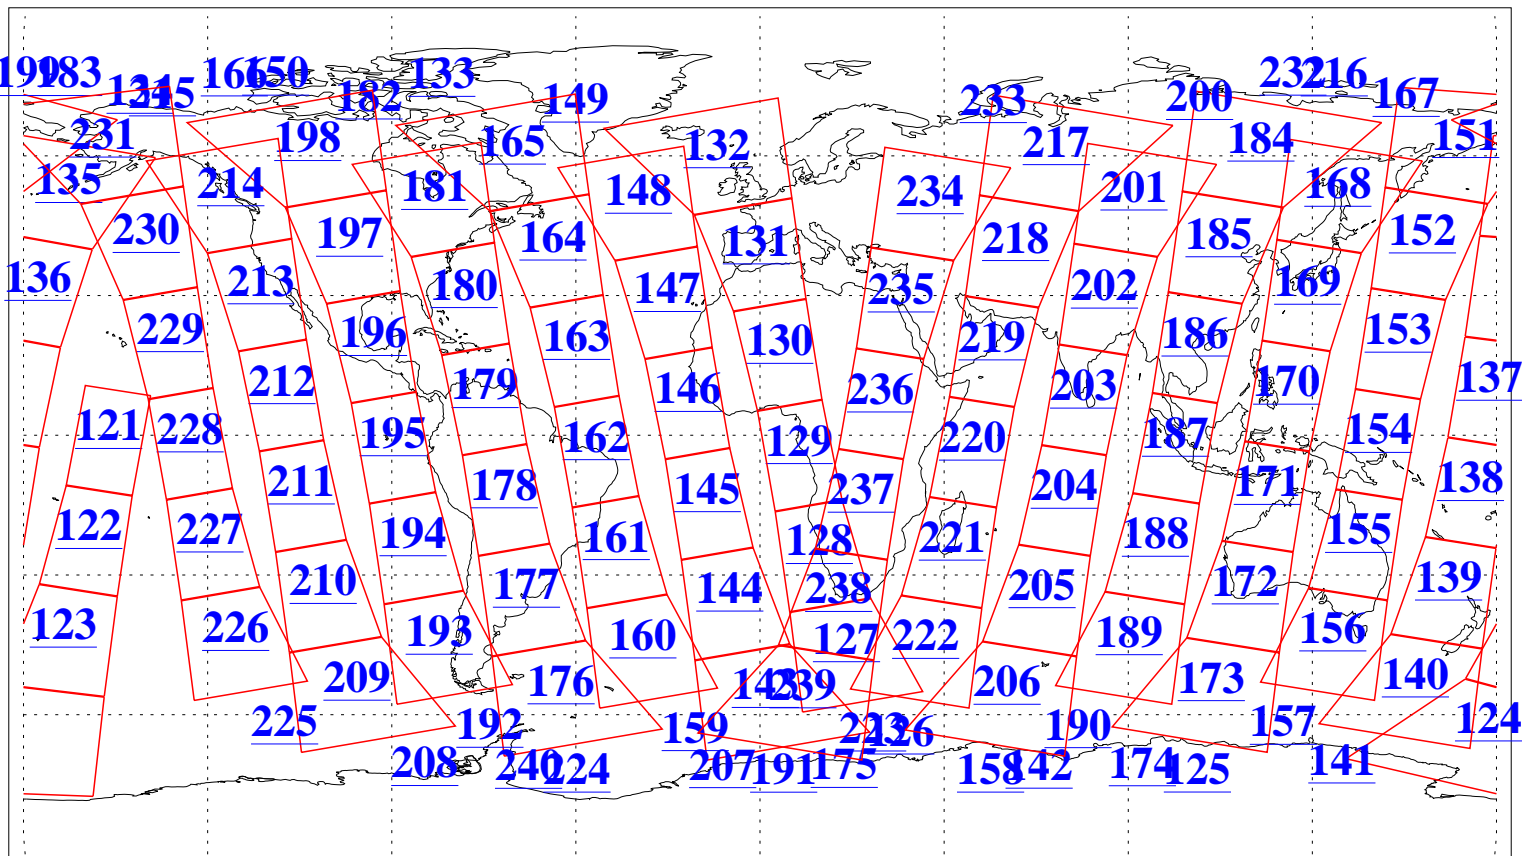

L1B Availability
AMSU Granules: 240
HSB Granules: 0
AIRS Granules: 240

10 Dec 2003
DoY 344
Aqua Day 585
Granules: 1 to 120

Granules: 121 to 240

Legend: AMSU Available, HSB Available, AIRS Available

L1B Availability
AMSU Granules: 240
HSB Granules: 0
AIRS Granules: 240

10 Dec 2003
DoY 344
Aqua Day 585

Ascending Granules

Descending Granules

Legend: AMSU Available, HSB Available, AIRS Available

L1B Availability
 AMSU Granules: 240
 HSB Granules: 0
 AIRS Granules: 240

10 Dec 2003
 DoY 344
 Aqua Day 585