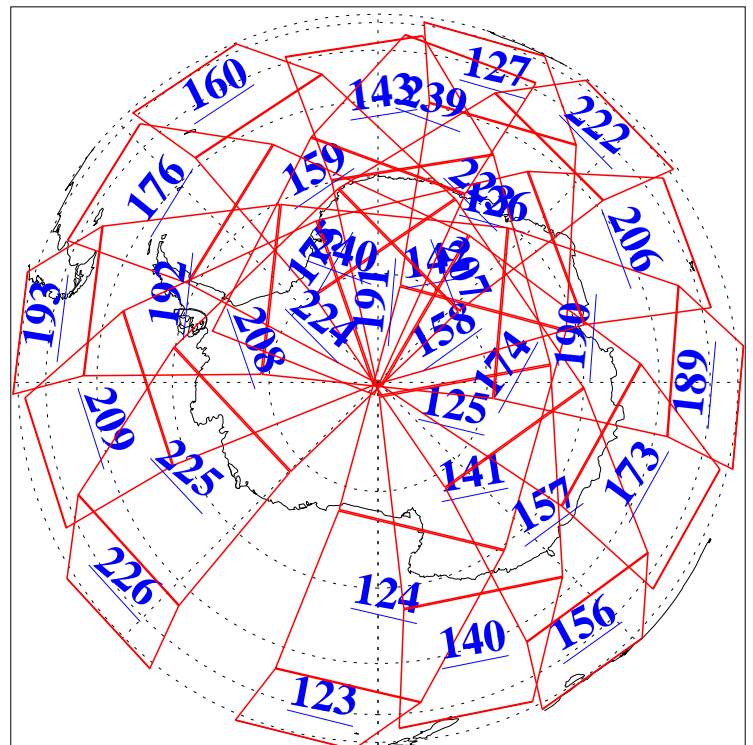

L1B Availability
AMSU Granules: 240
HSB Granules: 0
AIRS Granules: 240

10 Dec 2003
DoY 344
Aqua Day 585
Granules: 1 to 120

Granules: 121 to 240

Legend: AMSU Available, HSB Available, AIRS Available

L1B Availability
AMSU Granules: 240
HSB Granules: 0
AIRS Granules: 240

10 Dec 2003
DoY 344
Aqua Day 585

Ascending Granules

Descending Granules

Legend: AMSU Available, HSB Available, AIRS Available

L1B Availability
 AMSU Granules: 240
 HSB Granules: 0
 AIRS Granules: 240

10 Dec 2003
 DoY 344
 Aqua Day 585

Northern Hemisphere Granules

Southern Hemisphere Granules

Legend: AMSU Available, HSB Available, AIRS Available