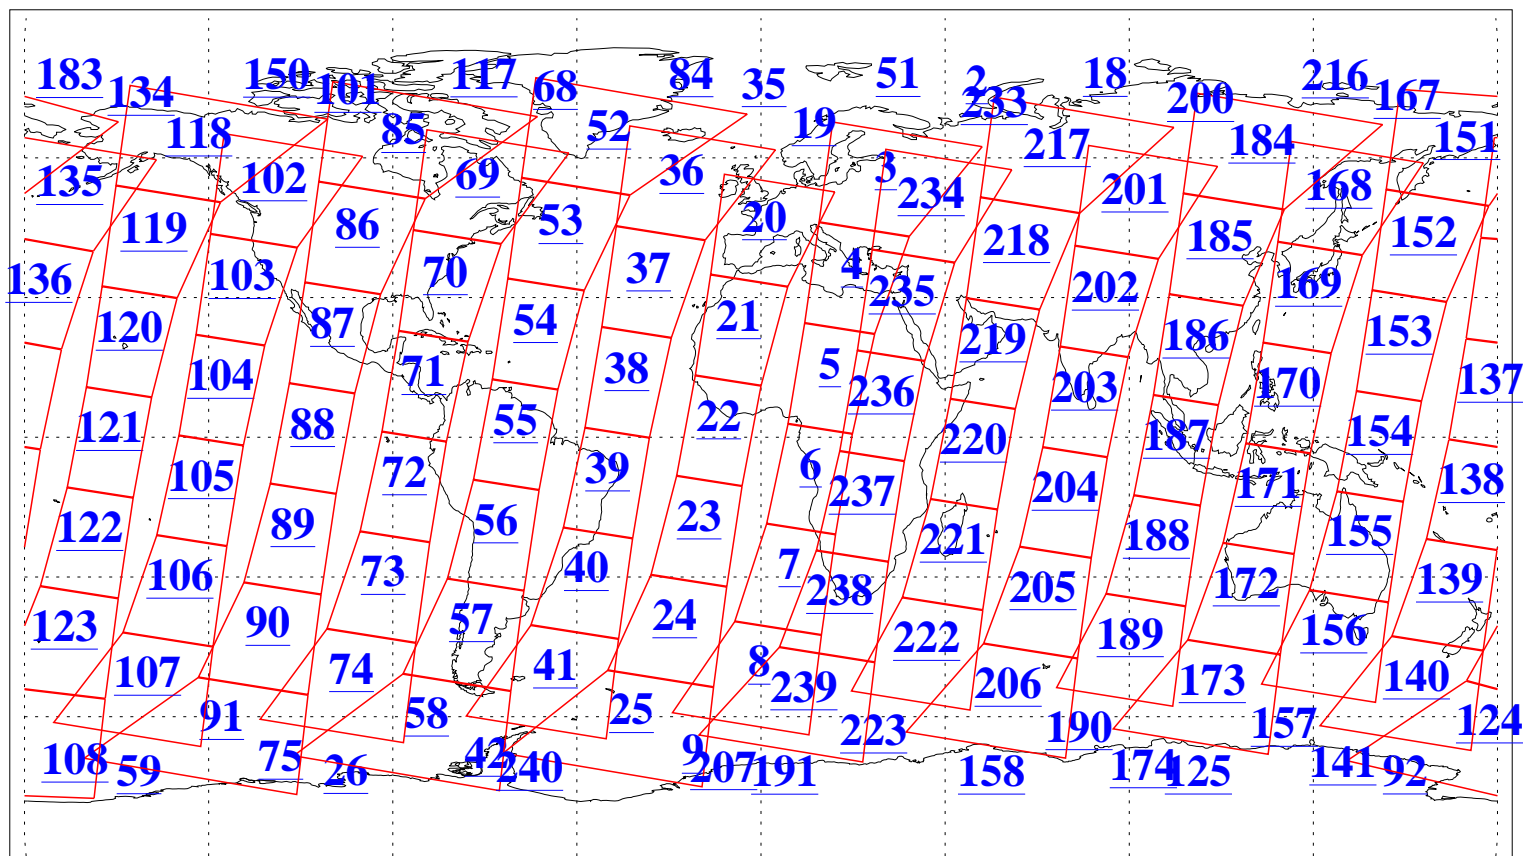

L1B Availability
AMSU Granules: 240
HSB Granules: 0
AIRS Granules: 240

10 Dec 2003
DoY 344
Aqua Day 585
Granules: 1 to 120

Granules: 121 to 240

Legend: AMSU Available, HSB Available, AIRS Available

L1B Availability
AMSU Granules: 240
HSB Granules: 0
AIRS Granules: 240

10 Dec 2003
DoY 344
Aqua Day 585

Ascending Granules

Descending Granules

Legend: AMSU Available, HSB Available, AIRS Available

L1B Availability
 AMSU Granules: 240
 HSB Granules: 0
 AIRS Granules: 240

10 Dec 2003
 DoY 344
 Aqua Day 585

Northern Hemisphere Granules

Southern Hemisphere Granules

Legend: AMSU Available, HSB Available, AIRS Available