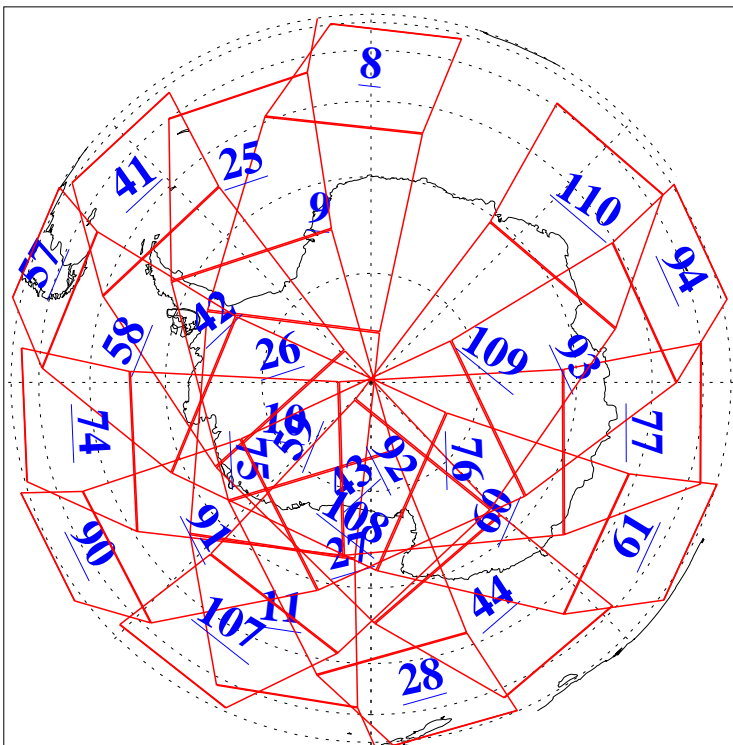

L1B Availability
AMSU Granules: 240
HSB Granules: 0
AIRS Granules: 240

10 Dec 2003
DoY 344
Aqua Day 585
Granules: 1 to 120

Granules: 121 to 240

Legend: AMSU Available, HSB Available, AIRS Available

L1B Availability
AMSU Granules: 240
HSB Granules: 0
AIRS Granules: 240

10 Dec 2003
DoY 344
Aqua Day 585

Ascending Granules

Descending Granules

Legend: AMSU Available, HSB Available, AIRS Available

L1B Availability
 AMSU Granules: 240
 HSB Granules: 0
 AIRS Granules: 240

10 Dec 2003
 DoY 344
 Aqua Day 585

Northern Hemisphere Granules

Southern Hemisphere Granules

Legend: AMSU Available, HSB Available, AIRS Available