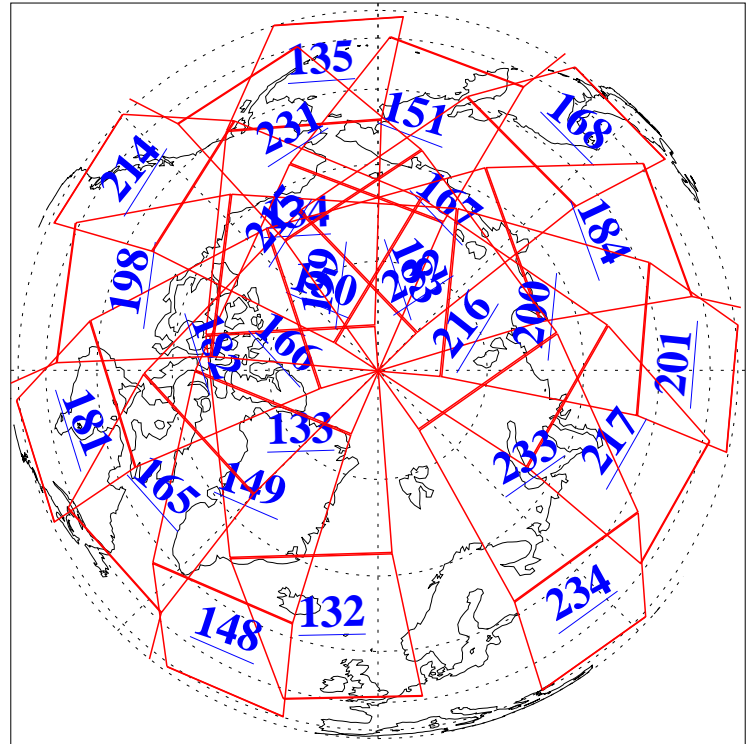

L1B Availability
AMSU Granules: 240
HSB Granules: 0
AIRS Granules: 240

10 Dec 2003
DoY 344
Aqua Day 585
Granules: 1 to 120

Granules: 121 to 240

Legend: AMSU Available, HSB Available, AIRS Available

L1B Availability
AMSU Granules: 240
HSB Granules: 0
AIRS Granules: 240

10 Dec 2003
DoY 344
Aqua Day 585

Ascending Granules

Descending Granules

Legend: AMSU Available, HSB Available, AIRS Available

L1B Availability
 AMSU Granules: 240
 HSB Granules: 0
 AIRS Granules: 240

10 Dec 2003
 DoY 344
 Aqua Day 585

Northern Hemisphere Granules

Southern Hemisphere Granules

Legend: AMSU Available, HSB Available, AIRS Available