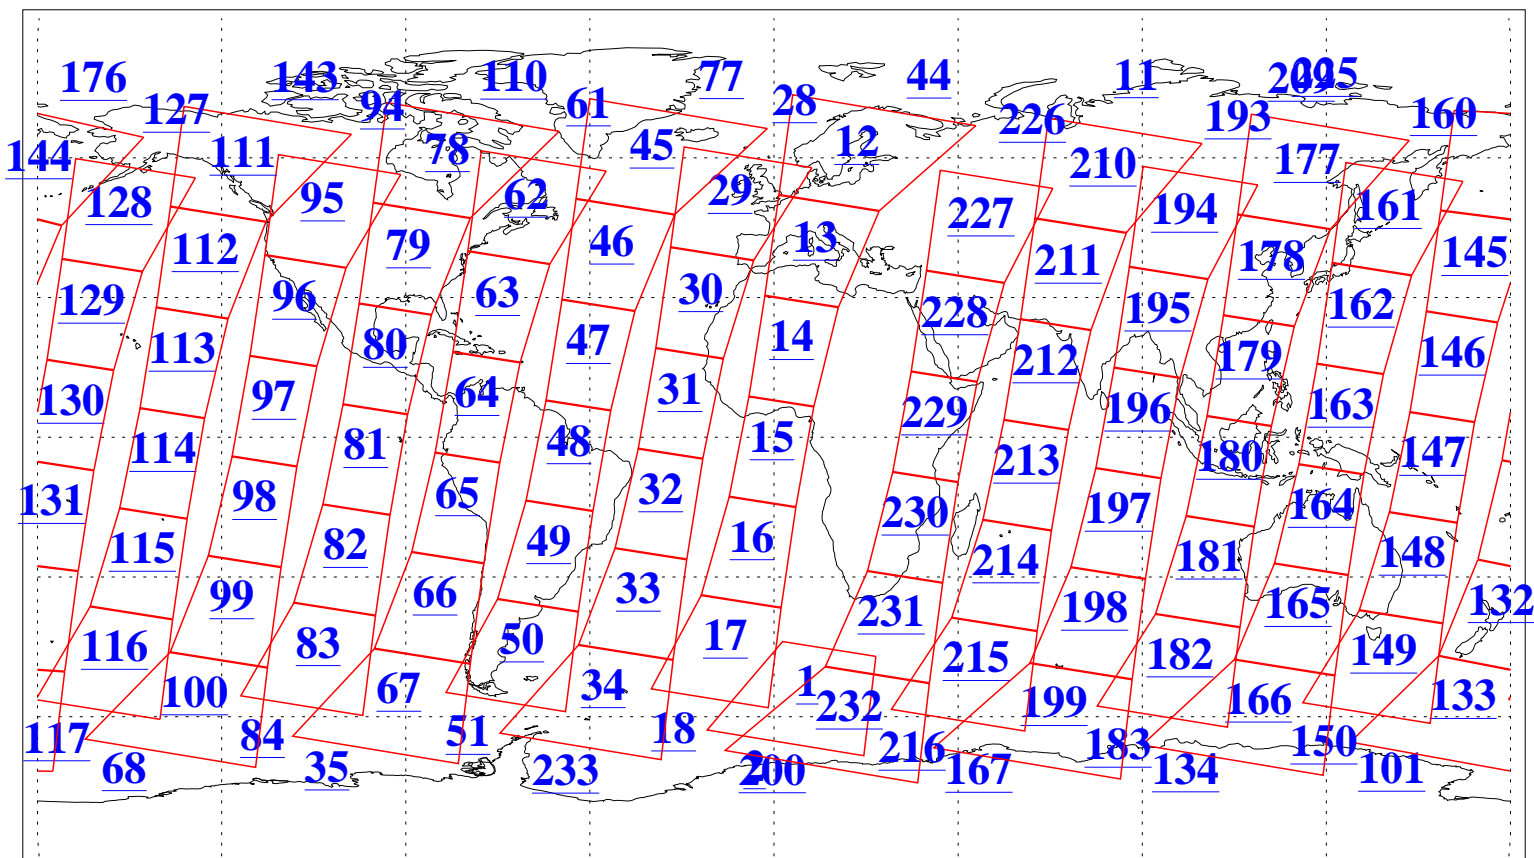

L1B Availability
AMSU Granules: 240
HSB Granules: 0
AIRS Granules: 240

9 Dec 2003
DoY 343
Aqua Day 584
Granules: 1 to 120

Granules: 121 to 240

Legend: AMSU Available, HSB Available, AIRS Available

L1B Availability
AMSU Granules: 240
HSB Granules: 0
AIRS Granules: 240

9 Dec 2003
DoY 343
Aqua Day 584

Ascending Granules

Descending Granules

Legend: AMSU Available, HSB Available, AIRS Available

L1B Availability
 AMSU Granules: 240
 HSB Granules: 0
 AIRS Granules: 240

9 Dec 2003
 DoY 343
 Aqua Day 584

Northern Hemisphere Granules

Southern Hemisphere Granules

Legend: AMSU Available, HSB Available, AIRS Available