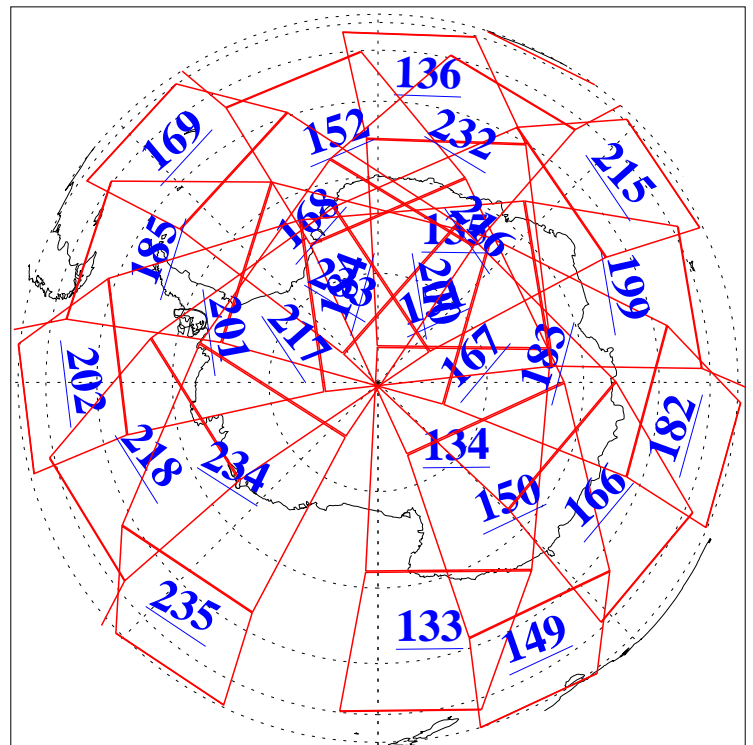

L1B Availability
AMSU Granules: 240
HSB Granules: 0
AIRS Granules: 240

9 Dec 2003
DoY 343
Aqua Day 584
Granules: 1 to 120

Granules: 121 to 240

Legend: AMSU Available, HSB Available, AIRS Available

L1B Availability
AMSU Granules: 240
HSB Granules: 0
AIRS Granules: 240

9 Dec 2003
DoY 343
Aqua Day 584

Ascending Granules

Descending Granules

Legend: AMSU Available, HSB Available, AIRS Available

L1B Availability
 AMSU Granules: 240
 HSB Granules: 0
 AIRS Granules: 240

9 Dec 2003
 DoY 343
 Aqua Day 584

Northern Hemisphere Granules

Southern Hemisphere Granules

Legend: AMSU Available, HSB Available, AIRS Available