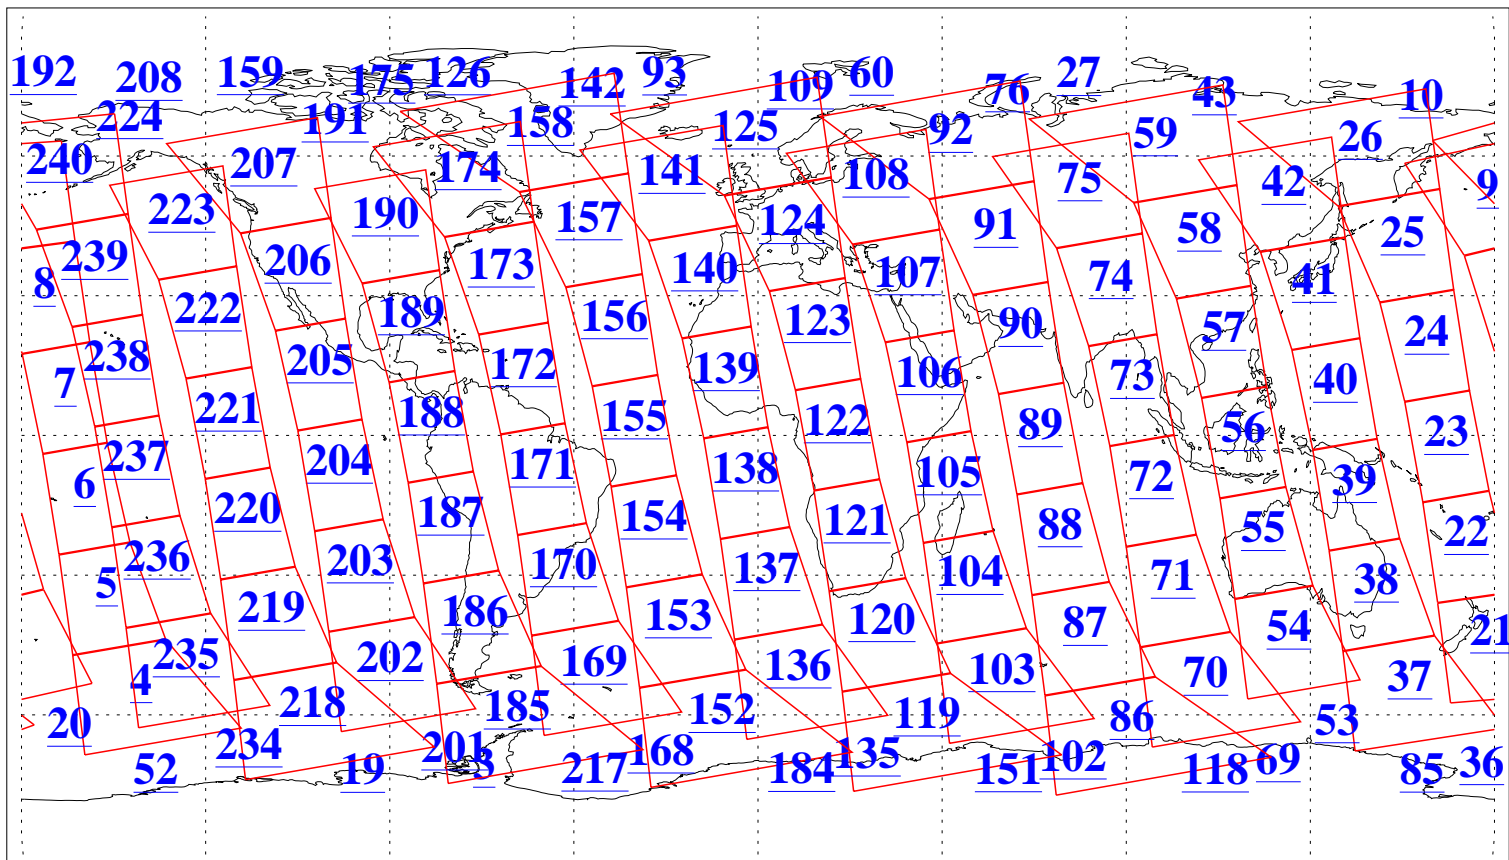

L1B Availability
AMSU Granules: 240
HSB Granules: 0
AIRS Granules: 240

9 Dec 2003
DoY 343
Aqua Day 584
Granules: 1 to 120

Granules: 121 to 240

Legend: AMSU Available, HSB Available, AIRS Available

L1B Availability
AMSU Granules: 240
HSB Granules: 0
AIRS Granules: 240

9 Dec 2003
DoY 343
Aqua Day 584

Ascending Granules

Descending Granules

Legend: AMSU Available, HSB Available, AIRS Available

L1B Availability
 AMSU Granules: 240
 HSB Granules: 0
 AIRS Granules: 240

9 Dec 2003
 DoY 343
 Aqua Day 584

Northern Hemisphere Granules

Southern Hemisphere Granules

Legend: AMSU Available, HSB Available, AIRS Available