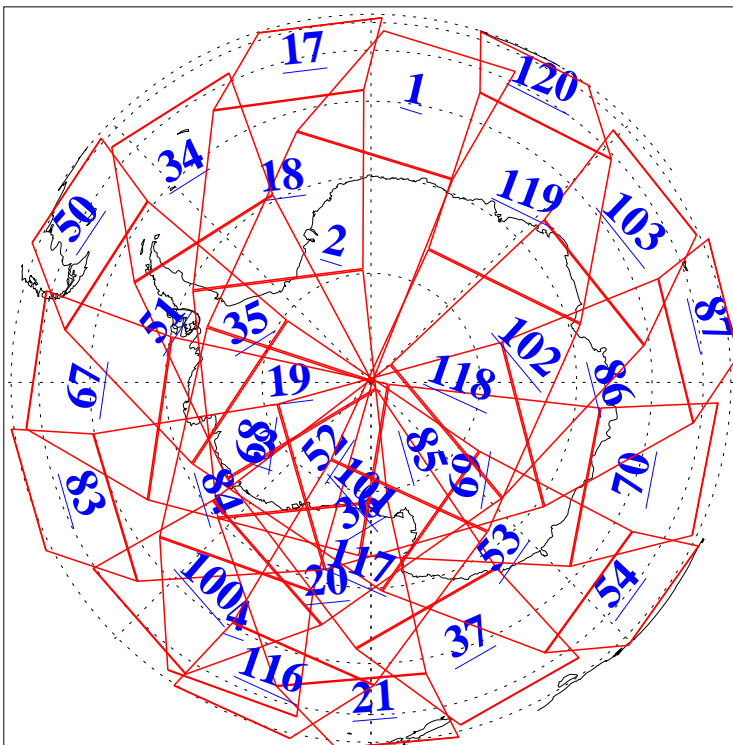

L1B Availability
AMSU Granules: 240
HSB Granules: 0
AIRS Granules: 240

9 Dec 2003
DoY 343
Aqua Day 584
Granules: 1 to 120

Granules: 121 to 240

Legend: AMSU Available, HSB Available, AIRS Available

L1B Availability
AMSU Granules: 240
HSB Granules: 0
AIRS Granules: 240

9 Dec 2003
DoY 343
Aqua Day 584

Ascending Granules

Descending Granules

Legend: AMSU Available, HSB Available, AIRS Available

L1B Availability
 AMSU Granules: 240
 HSB Granules: 0
 AIRS Granules: 240

9 Dec 2003
 DoY 343
 Aqua Day 584

Northern Hemisphere Granules

Southern Hemisphere Granules

Legend: AMSU Available, HSB Available, AIRS Available