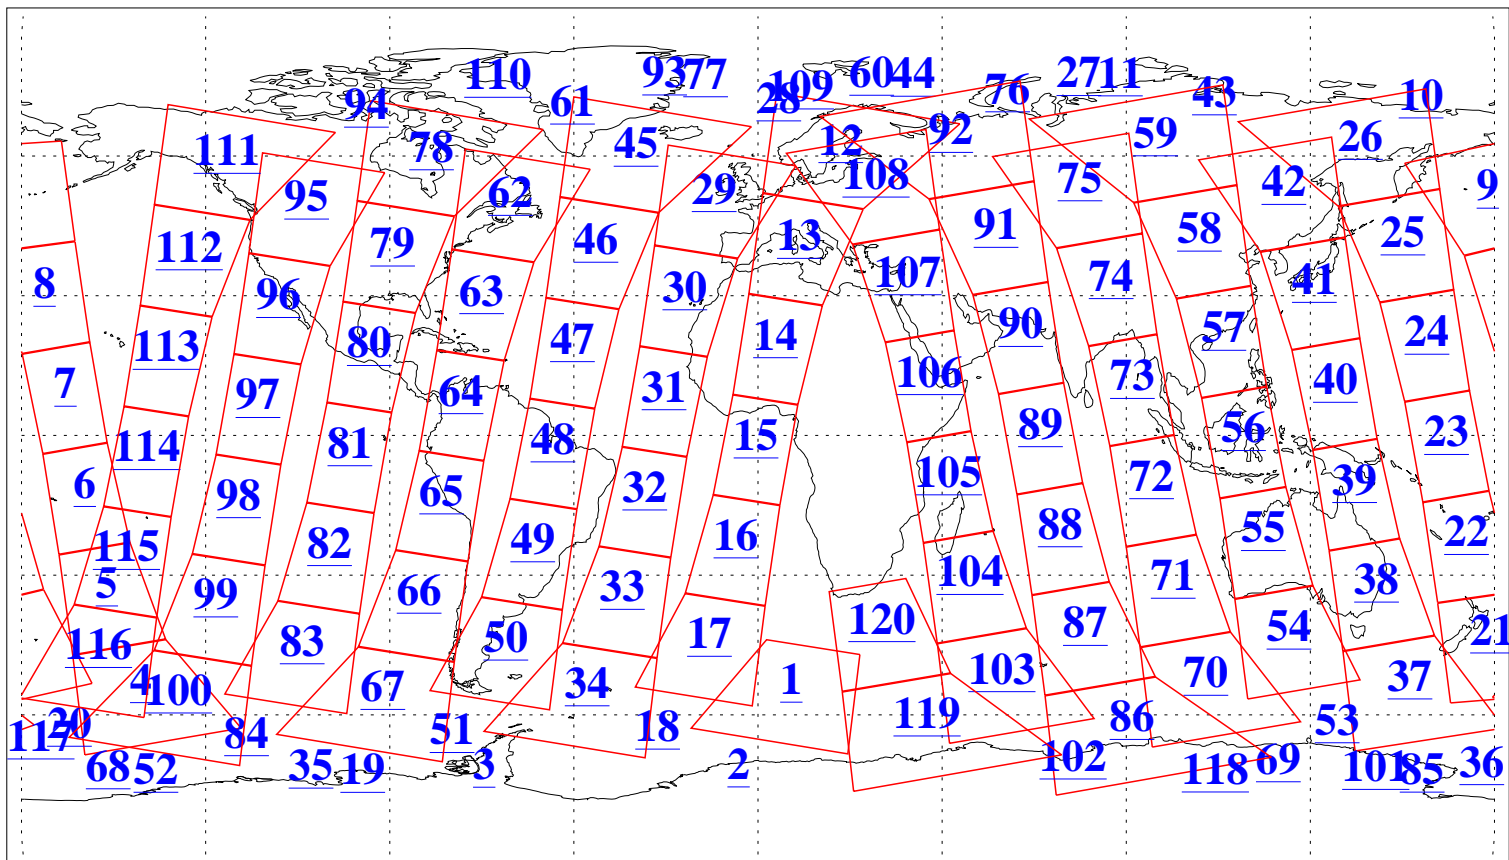

L1B Availability
AMSU Granules: 240
HSB Granules: 0
AIRS Granules: 240

9 Dec 2003
DoY 343
Aqua Day 584
Granules: 1 to 120

Granules: 121 to 240

Legend: AMSU Available, HSB Available, AIRS Available

L1B Availability
AMSU Granules: 240
HSB Granules: 0
AIRS Granules: 240

9 Dec 2003
DoY 343
Aqua Day 584

Ascending Granules

Descending Granules

Legend: AMSU Available, HSB Available, AIRS Available

L1B Availability
 AMSU Granules: 240
 HSB Granules: 0
 AIRS Granules: 240

9 Dec 2003
 DoY 343
 Aqua Day 584

Northern Hemisphere Granules

Southern Hemisphere Granules

Legend: AMSU Available, HSB Available, AIRS Available