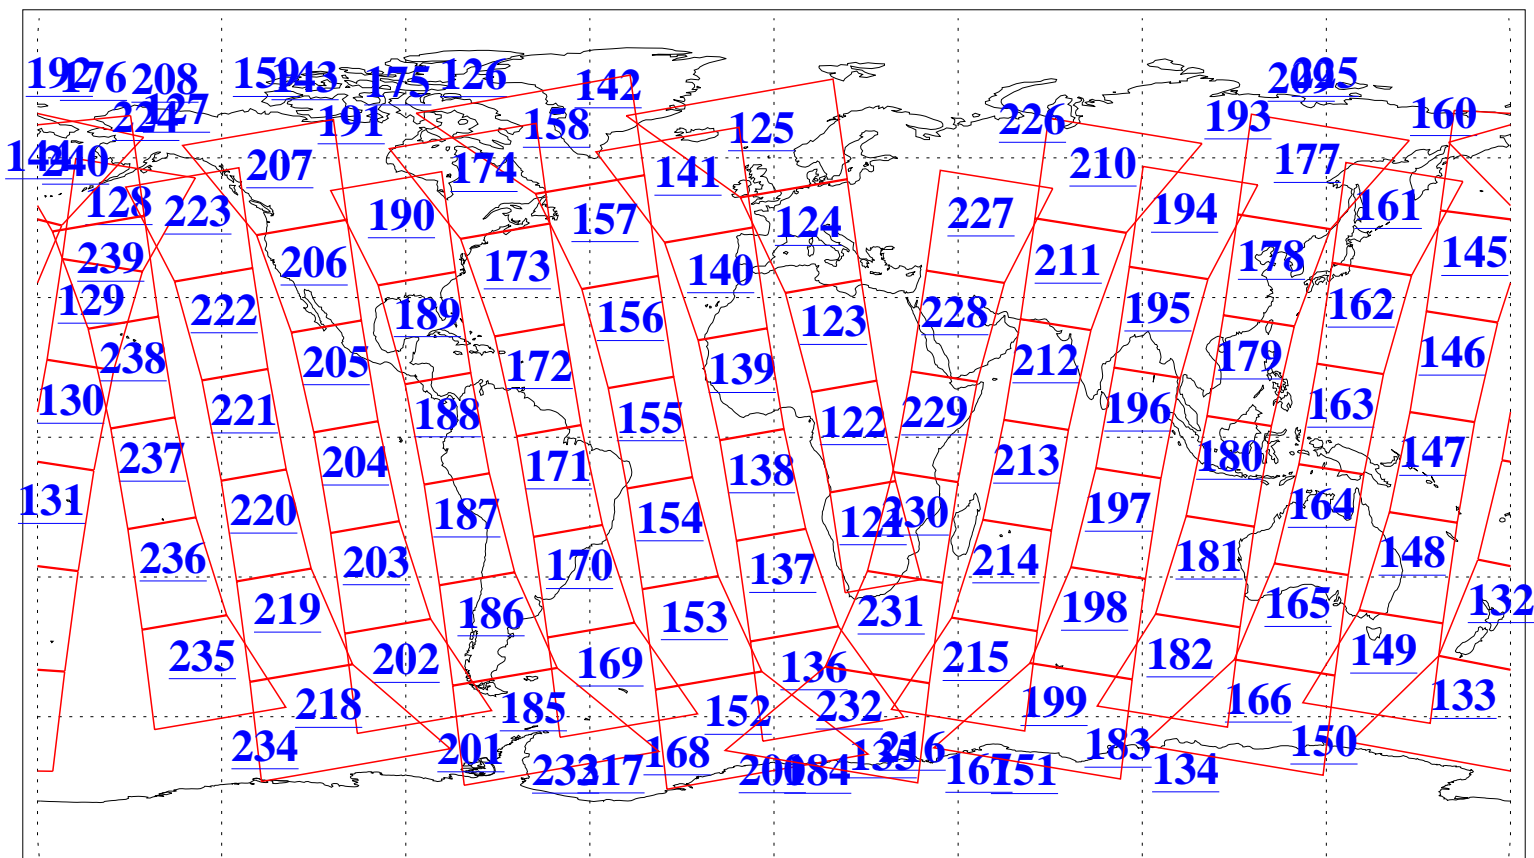

L1B Availability
AMSU Granules: 240
HSB Granules: 0
AIRS Granules: 240

9 Dec 2003
DoY 343
Aqua Day 584
Granules: 1 to 120

Granules: 121 to 240

Legend: AMSU Available, HSB Available, AIRS Available

L1B Availability
AMSU Granules: 240
HSB Granules: 0
AIRS Granules: 240

9 Dec 2003
DoY 343
Aqua Day 584

Ascending Granules

Descending Granules

Legend: AMSU Available, HSB Available, AIRS Available

L1B Availability
 AMSU Granules: 240
 HSB Granules: 0
 AIRS Granules: 240

9 Dec 2003
 DoY 343
 Aqua Day 584

Northern Hemisphere Granules

Southern Hemisphere Granules

Legend: AMSU Available, HSB Available, AIRS Available