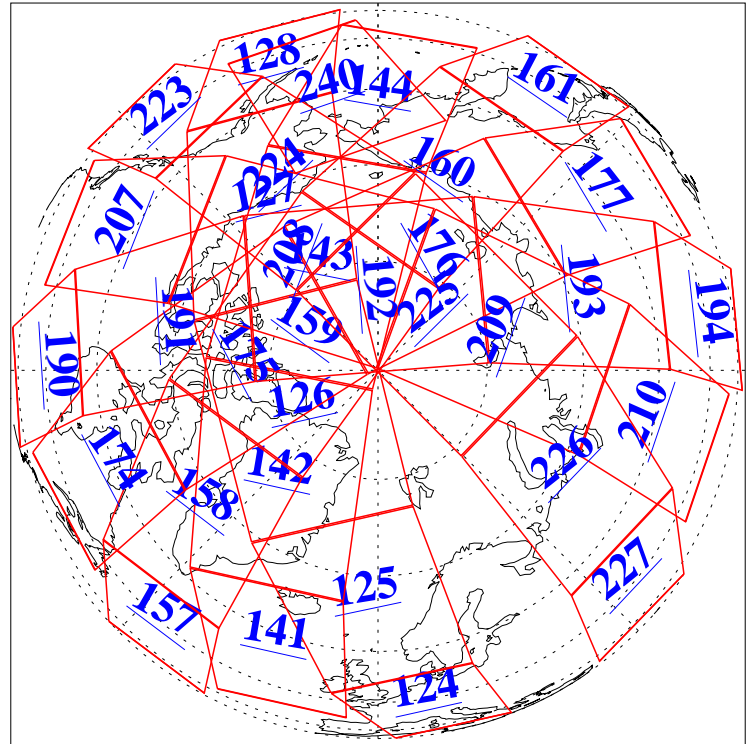

9 Dec 2003
DoY 343
Aqua Day 584

Ascending Granules

Descending Granules

Legend: AMSU Available, HSB Available, AIRS Available

L1B Availability
 AMSU Granules: 240
 HSB Granules: 0
 AIRS Granules: 240

9 Dec 2003
 DoY 343
 Aqua Day 584

Northern Hemisphere Granules

Southern Hemisphere Granules

Legend: AMSU Available, HSB Available, AIRS Available