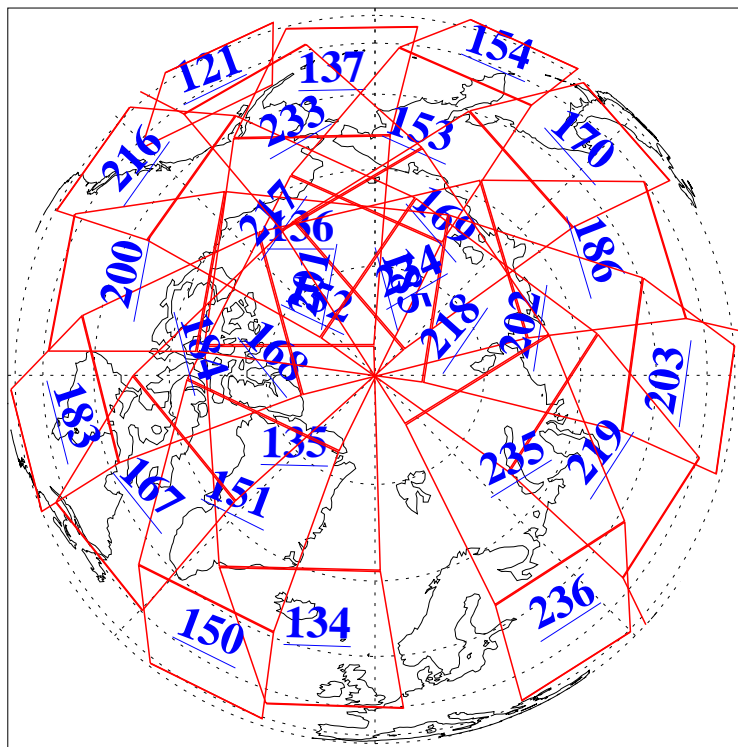

L1B Availability
AMSU Granules: 240
HSB Granules: 0
AIRS Granules: 240

8 Dec 2003
DoY 342
Aqua Day 583
Granules: 1 to 120

Granules: 121 to 240

Legend: AMSU Available, HSB Available, AIRS Available

L1B Availability
AMSU Granules: 240
HSB Granules: 0
AIRS Granules: 240

8 Dec 2003
DoY 342
Aqua Day 583

Ascending Granules

Descending Granules

Legend: AMSU Available, HSB Available, AIRS Available

L1B Availability
 AMSU Granules: 240
 HSB Granules: 0
 AIRS Granules: 240

8 Dec 2003
 DoY 342
 Aqua Day 583

Northern Hemisphere Granules

Southern Hemisphere Granules

Legend: AMSU Available, HSB Available, AIRS Available