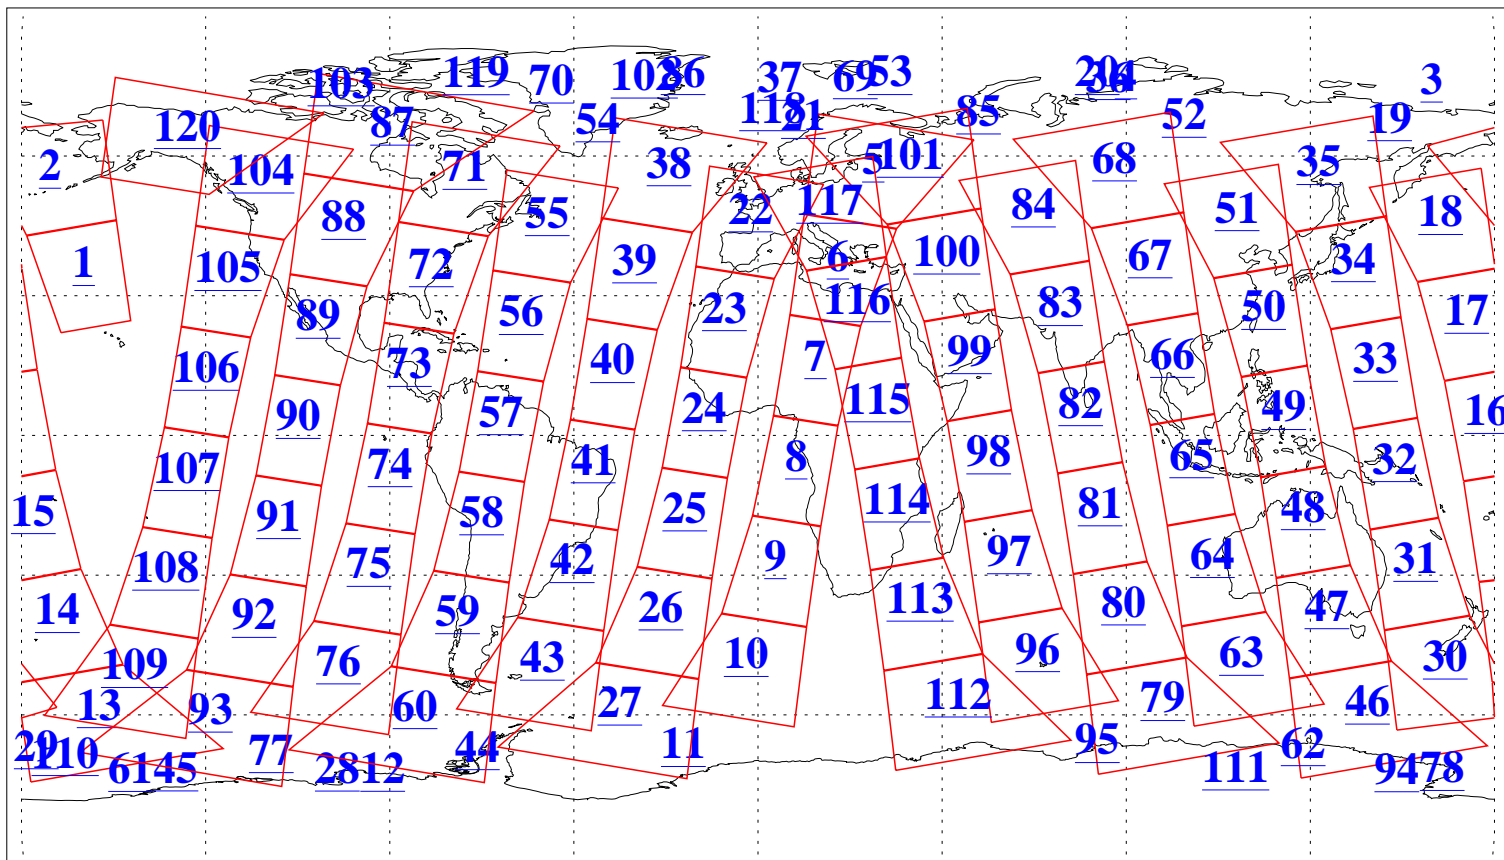

L1B Availability
AMSU Granules: 240
HSB Granules: 0
AIRS Granules: 240

8 Dec 2003
DoY 342
Aqua Day 583
Granules: 1 to 120

Granules: 121 to 240

Legend: AMSU Available, HSB Available, AIRS Available

L1B Availability
AMSU Granules: 240
HSB Granules: 0
AIRS Granules: 240

8 Dec 2003
DoY 342
Aqua Day 583

Ascending Granules

Descending Granules

Legend: AMSU Available, HSB Available, AIRS Available

L1B Availability
 AMSU Granules: 240
 HSB Granules: 0
 AIRS Granules: 240

8 Dec 2003
 DoY 342
 Aqua Day 583

Northern Hemisphere Granules

Southern Hemisphere Granules

Legend: AMSU Available, HSB Available, AIRS Available