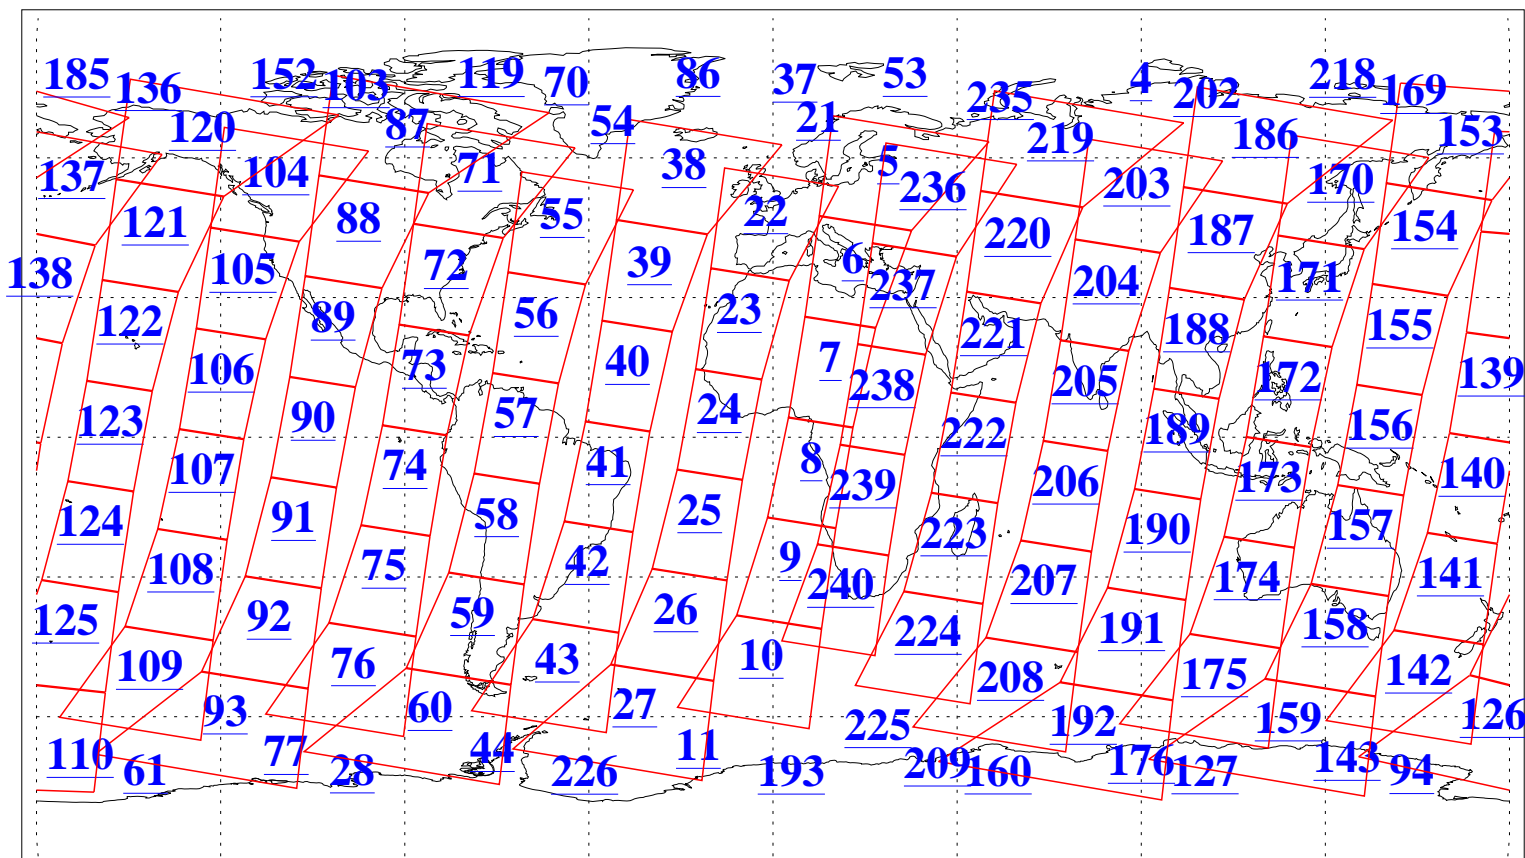

L1B Availability
AMSU Granules: 240
HSB Granules: 0
AIRS Granules: 240

8 Dec 2003
DoY 342
Aqua Day 583
Granules: 1 to 120

Granules: 121 to 240

Legend: AMSU Available, HSB Available, AIRS Available

L1B Availability
AMSU Granules: 240
HSB Granules: 0
AIRS Granules: 240

8 Dec 2003
DoY 342
Aqua Day 583

Ascending Granules

Descending Granules

Legend: AMSU Available, HSB Available, AIRS Available

L1B Availability
 AMSU Granules: 240
 HSB Granules: 0
 AIRS Granules: 240

8 Dec 2003
 DoY 342
 Aqua Day 583

Northern Hemisphere Granules

Southern Hemisphere Granules

Legend: AMSU Available, HSB Available, AIRS Available