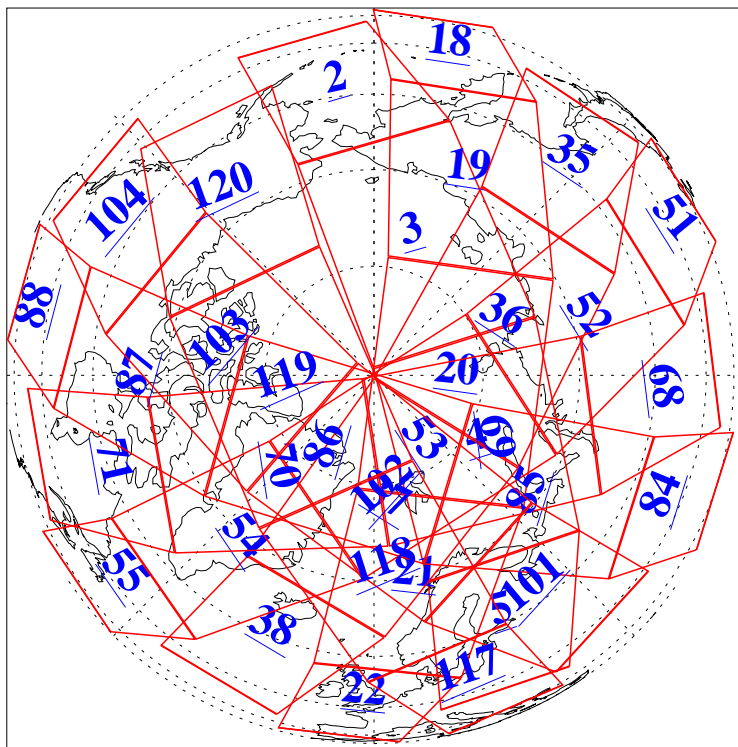

L1B Availability
AMSU Granules: 240
HSB Granules: 0
AIRS Granules: 240

8 Dec 2003
DoY 342
Aqua Day 583
Granules: 1 to 120

Granules: 121 to 240

Legend: AMSU Available, HSB Available, AIRS Available

L1B Availability
AMSU Granules: 240
HSB Granules: 0
AIRS Granules: 240

8 Dec 2003
DoY 342
Aqua Day 583

Ascending Granules

Descending Granules

Legend: AMSU Available, HSB Available, AIRS Available

L1B Availability
 AMSU Granules: 240
 HSB Granules: 0
 AIRS Granules: 240

8 Dec 2003
 DoY 342
 Aqua Day 583

Northern Hemisphere Granules

Southern Hemisphere Granules

Legend: AMSU Available, HSB Available, AIRS Available