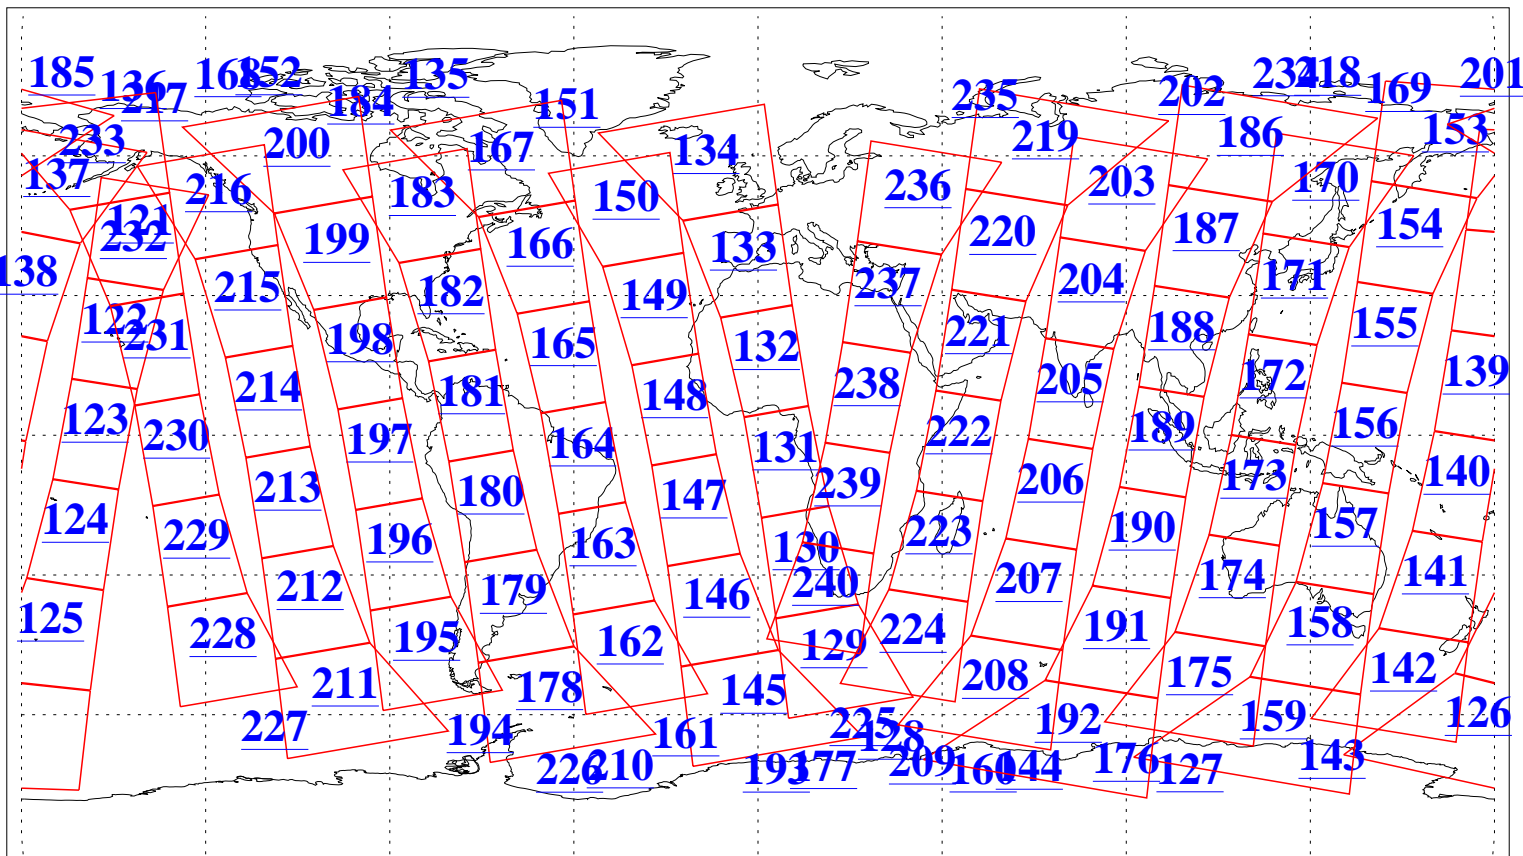

L1B Availability
AMSU Granules: 240
HSB Granules: 0
AIRS Granules: 240

8 Dec 2003
DoY 342
Aqua Day 583
Granules: 1 to 120

Granules: 121 to 240

Legend: AMSU Available, HSB Available, AIRS Available

L1B Availability
AMSU Granules: 240
HSB Granules: 0
AIRS Granules: 240

8 Dec 2003
DoY 342
Aqua Day 583

Ascending Granules

Descending Granules

Legend: AMSU Available, HSB Available, AIRS Available

L1B Availability
 AMSU Granules: 240
 HSB Granules: 0
 AIRS Granules: 240

8 Dec 2003
 DoY 342
 Aqua Day 583

Northern Hemisphere Granules

Southern Hemisphere Granules

Legend: AMSU Available, HSB Available, AIRS Available