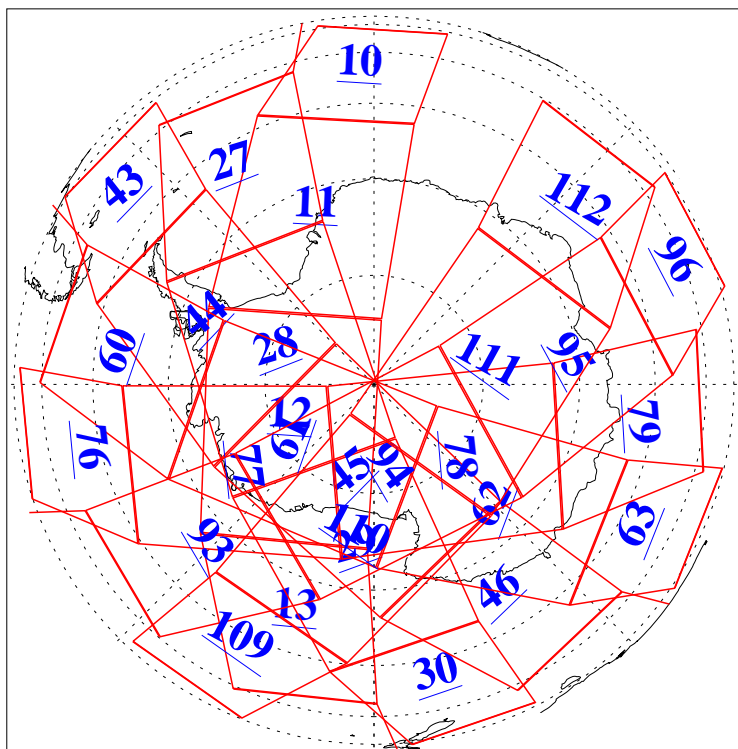

L1B Availability
AMSU Granules: 240
HSB Granules: 0
AIRS Granules: 240

8 Dec 2003
DoY 342
Aqua Day 583
Granules: 1 to 120

Granules: 121 to 240

Legend: AMSU Available, HSB Available, AIRS Available

L1B Availability
AMSU Granules: 240
HSB Granules: 0
AIRS Granules: 240

8 Dec 2003
DoY 342
Aqua Day 583

Ascending Granules

Descending Granules

Legend: AMSU Available, HSB Available, AIRS Available

L1B Availability
 AMSU Granules: 240
 HSB Granules: 0
 AIRS Granules: 240

8 Dec 2003
 DoY 342
 Aqua Day 583

Northern Hemisphere Granules

Southern Hemisphere Granules

Legend: AMSU Available, HSB Available, AIRS Available