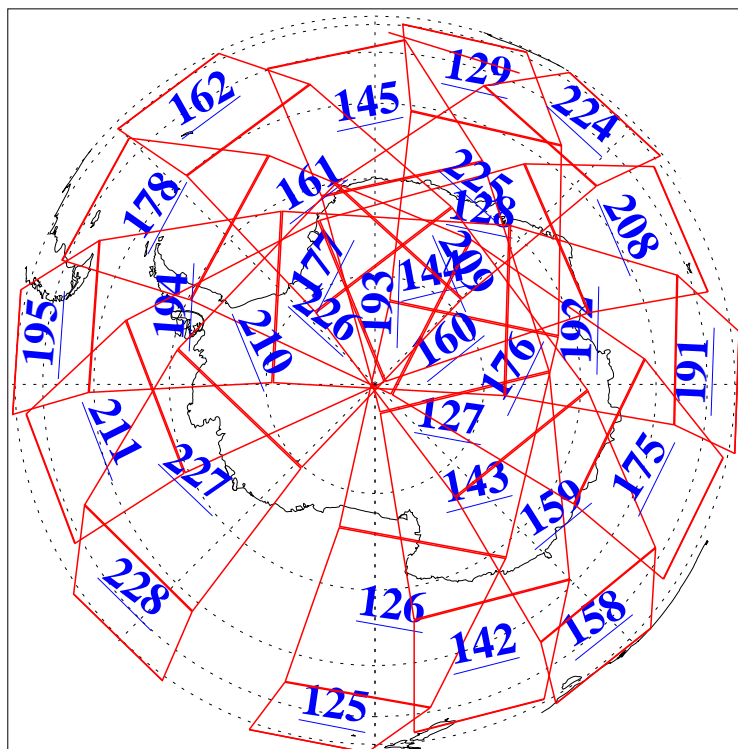

L1B Availability
AMSU Granules: 240
HSB Granules: 0
AIRS Granules: 240

8 Dec 2003
DoY 342
Aqua Day 583
Granules: 1 to 120

Granules: 121 to 240

Legend: AMSU Available, HSB Available, AIRS Available

L1B Availability
AMSU Granules: 240
HSB Granules: 0
AIRS Granules: 240

8 Dec 2003
DoY 342
Aqua Day 583

Ascending Granules

Descending Granules

Legend: AMSU Available, HSB Available, AIRS Available

L1B Availability
 AMSU Granules: 240
 HSB Granules: 0
 AIRS Granules: 240

8 Dec 2003
 DoY 342
 Aqua Day 583

Northern Hemisphere Granules

Southern Hemisphere Granules

Legend: AMSU Available, HSB Available, AIRS Available