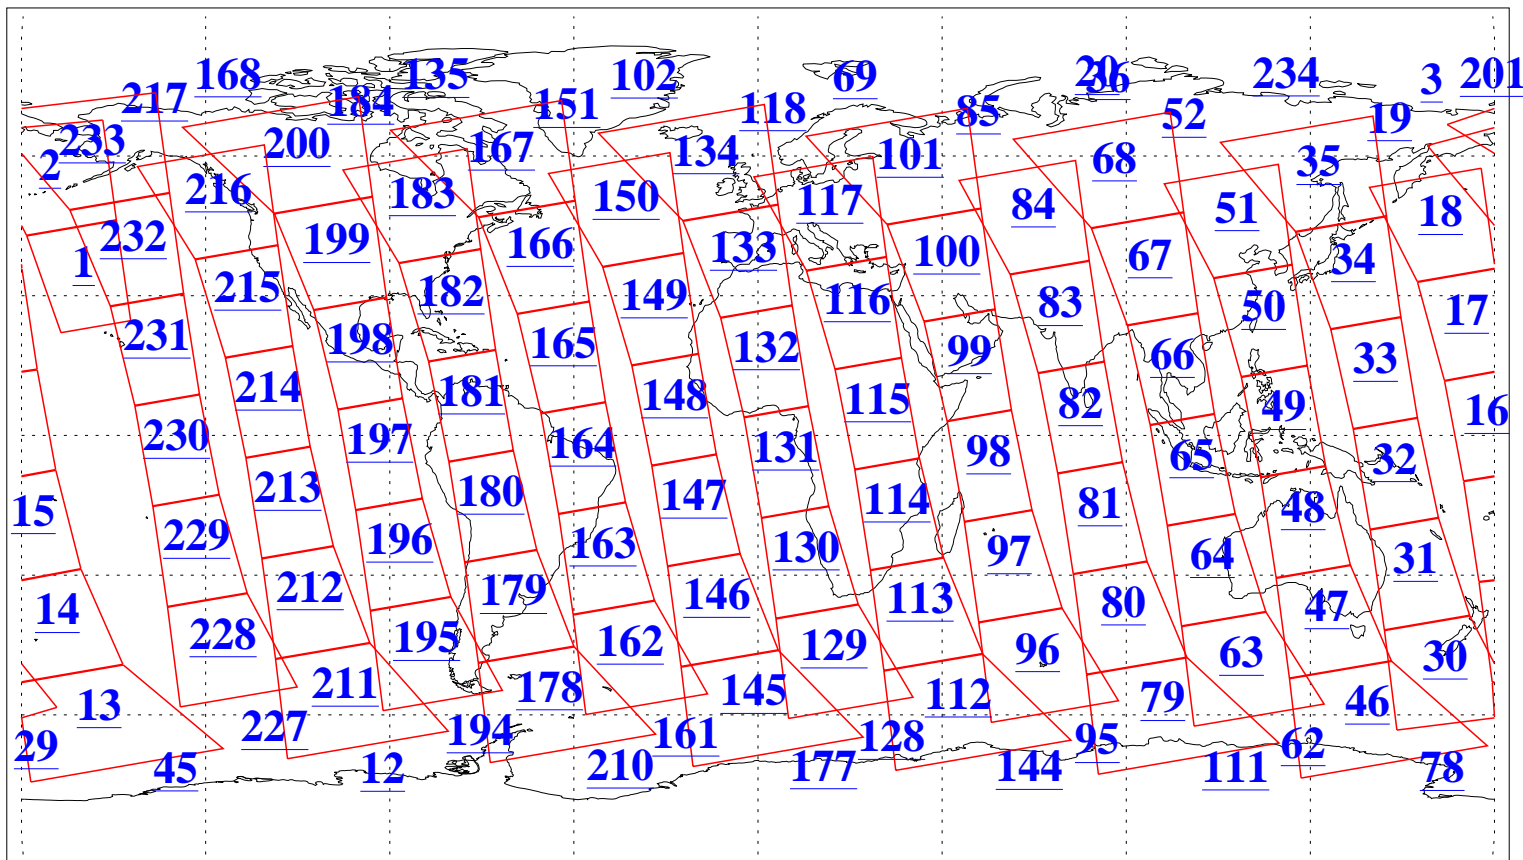

L1B Availability
AMSU Granules: 240
HSB Granules: 0
AIRS Granules: 240

8 Dec 2003
DoY 342
Aqua Day 583
Granules: 1 to 120

Granules: 121 to 240

Legend: AMSU Available, HSB Available, AIRS Available

L1B Availability
AMSU Granules: 240
HSB Granules: 0
AIRS Granules: 240

8 Dec 2003
DoY 342
Aqua Day 583

Ascending Granules

Descending Granules

Legend: AMSU Available, HSB Available, AIRS Available

L1B Availability
 AMSU Granules: 240
 HSB Granules: 0
 AIRS Granules: 240

8 Dec 2003
 DoY 342
 Aqua Day 583

Northern Hemisphere Granules

Southern Hemisphere Granules

Legend: AMSU Available, HSB Available, AIRS Available