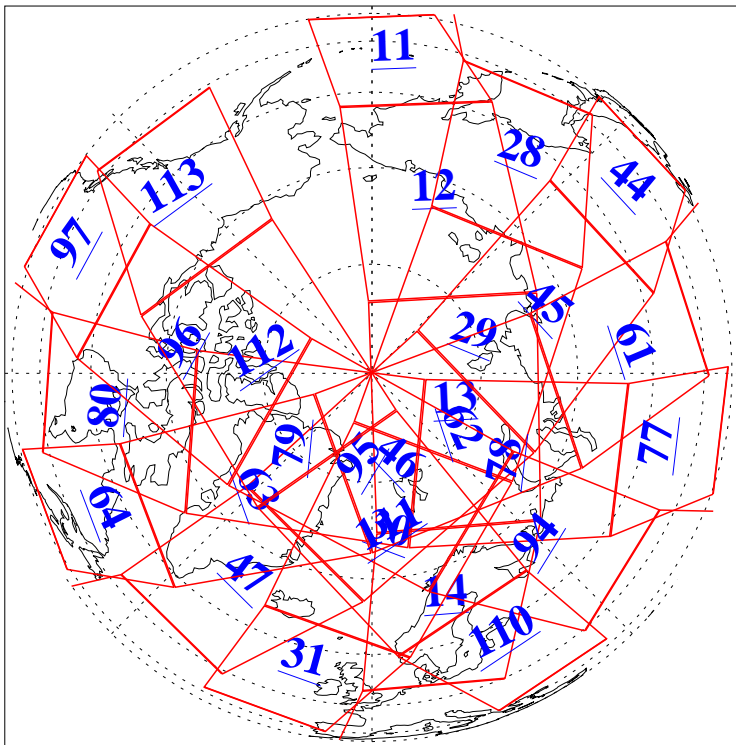

L1B Availability  
AMSU Granules: 240  
HSB Granules: 0  
AIRS Granules: 240

7 Dec 2003  
DoY 341  
Aqua Day 582  
Granules: 1 to 120

Granules: 121 to 240

Legend: AMSU Available, HSB Available, AIRS Available

L1B Availability  
AMSU Granules: 240  
HSB Granules: 0  
AIRS Granules: 240

7 Dec 2003  
DoY 341  
Aqua Day 582

Ascending Granules

Descending Granules

Legend: AMSU Available, HSB Available, AIRS Available

L1B Availability  
 AMSU Granules: 240  
 HSB Granules: 0  
 AIRS Granules: 240

7 Dec 2003  
 DoY 341  
 Aqua Day 582

Northern Hemisphere Granules

Southern Hemisphere Granules

Legend: AMSU Available, HSB Available, AIRS Available