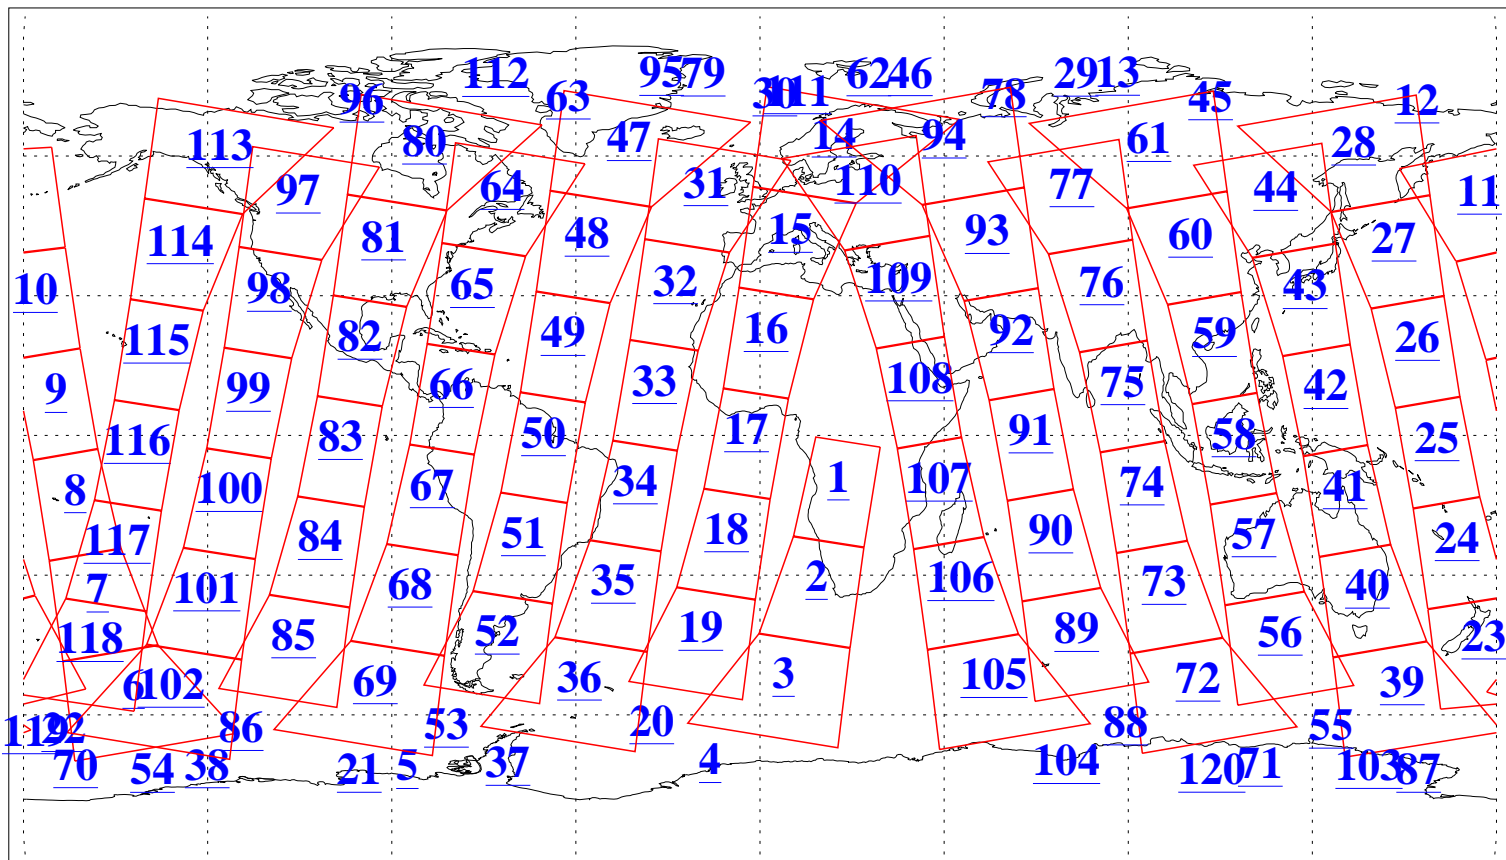

L1B Availability  
AMSU Granules: 240  
HSB Granules: 0  
AIRS Granules: 240

7 Dec 2003  
DoY 341  
Aqua Day 582  
Granules: 1 to 120

Granules: 121 to 240

Legend: AMSU Available, HSB Available, AIRS Available

L1B Availability  
AMSU Granules: 240  
HSB Granules: 0  
AIRS Granules: 240

7 Dec 2003  
DoY 341  
Aqua Day 582

Ascending Granules

Descending Granules

Legend: AMSU Available, HSB Available, AIRS Available

L1B Availability  
 AMSU Granules: 240  
 HSB Granules: 0  
 AIRS Granules: 240

7 Dec 2003  
 DoY 341  
 Aqua Day 582

Northern Hemisphere Granules

Southern Hemisphere Granules

Legend: AMSU Available, HSB Available, AIRS Available