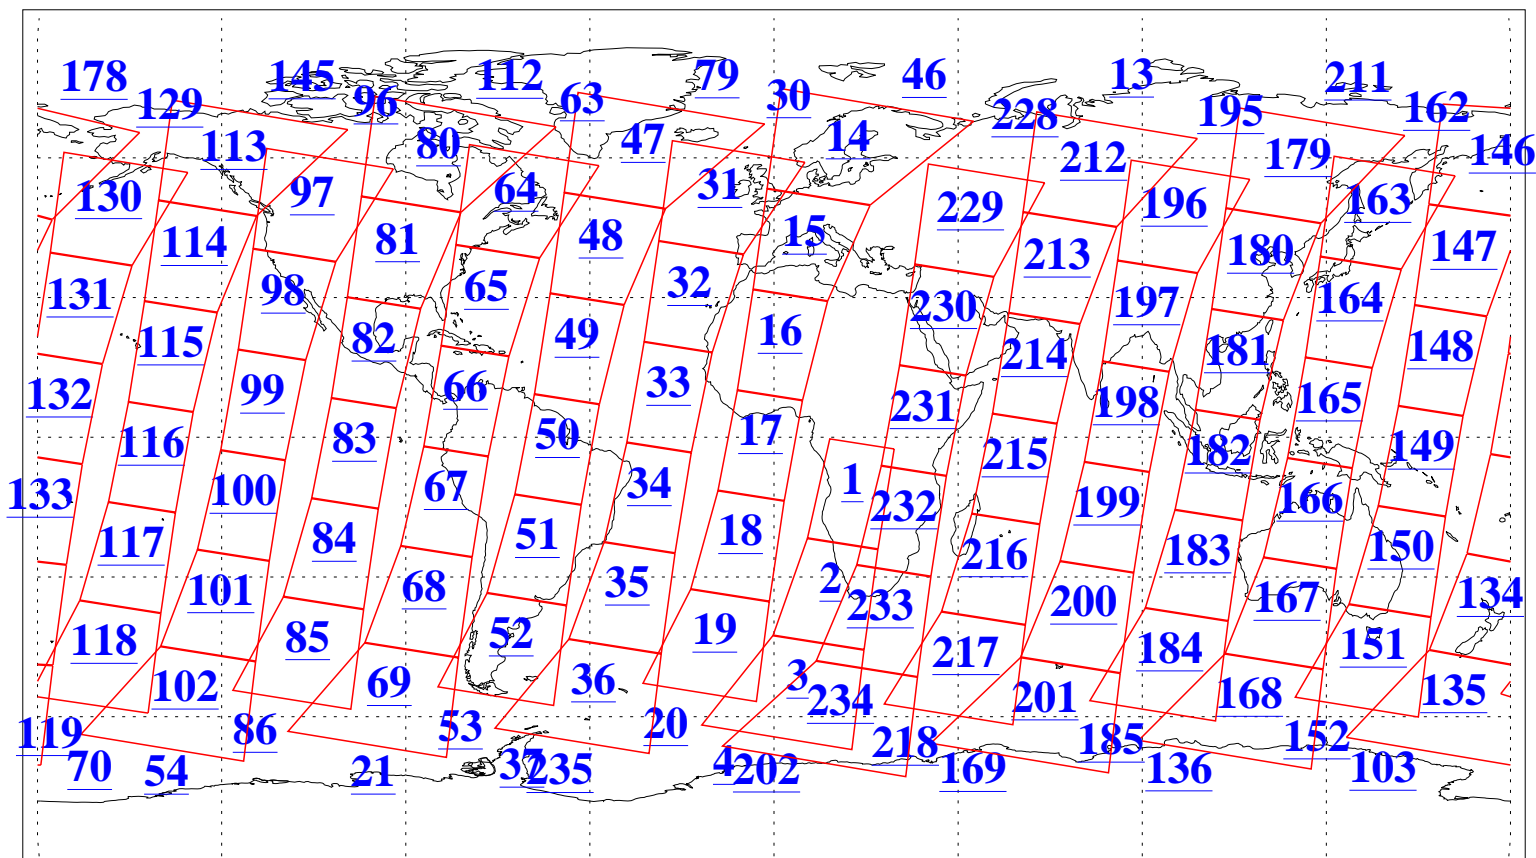

L1B Availability  
AMSU Granules: 240  
HSB Granules: 0  
AIRS Granules: 240

7 Dec 2003  
DoY 341  
Aqua Day 582  
Granules: 1 to 120

Granules: 121 to 240

Legend: AMSU Available, HSB Available, AIRS Available

L1B Availability  
AMSU Granules: 240  
HSB Granules: 0  
AIRS Granules: 240

7 Dec 2003  
DoY 341  
Aqua Day 582

Ascending Granules

Descending Granules

Legend: AMSU Available, HSB Available, AIRS Available

L1B Availability  
 AMSU Granules: 240  
 HSB Granules: 0  
 AIRS Granules: 240

7 Dec 2003  
 DoY 341  
 Aqua Day 582

Northern Hemisphere Granules

Southern Hemisphere Granules

Legend: AMSU Available, HSB Available, AIRS Available