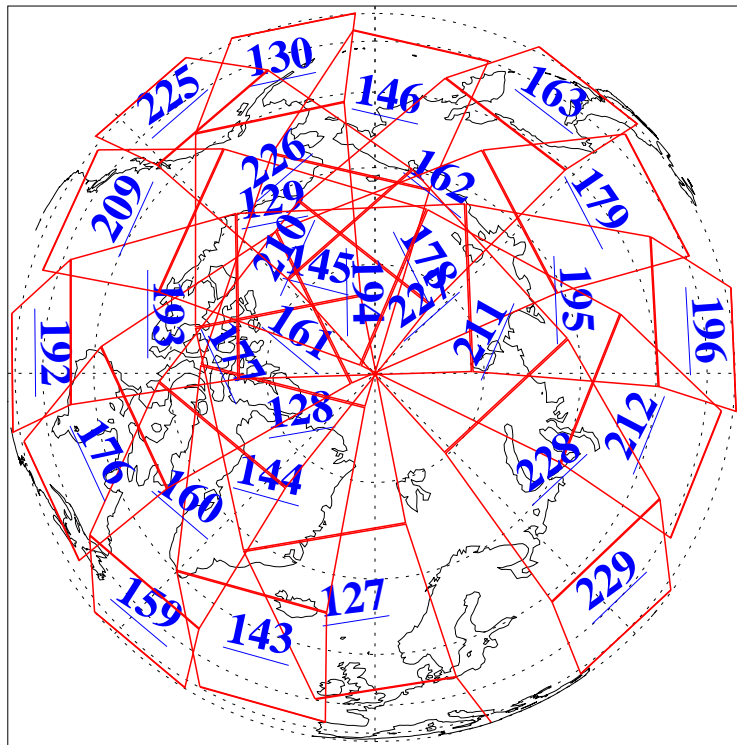

L1B Availability  
AMSU Granules: 240  
HSB Granules: 0  
AIRS Granules: 240

7 Dec 2003  
DoY 341  
Aqua Day 582  
Granules: 1 to 120

Granules: 121 to 240

Legend: AMSU Available, HSB Available, AIRS Available

L1B Availability  
AMSU Granules: 240  
HSB Granules: 0  
AIRS Granules: 240

7 Dec 2003  
DoY 341  
Aqua Day 582

Ascending Granules

Descending Granules

Legend: AMSU Available, HSB Available, AIRS Available

L1B Availability  
 AMSU Granules: 240  
 HSB Granules: 0  
 AIRS Granules: 240

7 Dec 2003  
 DoY 341  
 Aqua Day 582

Northern Hemisphere Granules

Southern Hemisphere Granules

Legend: AMSU Available, HSB Available, AIRS Available