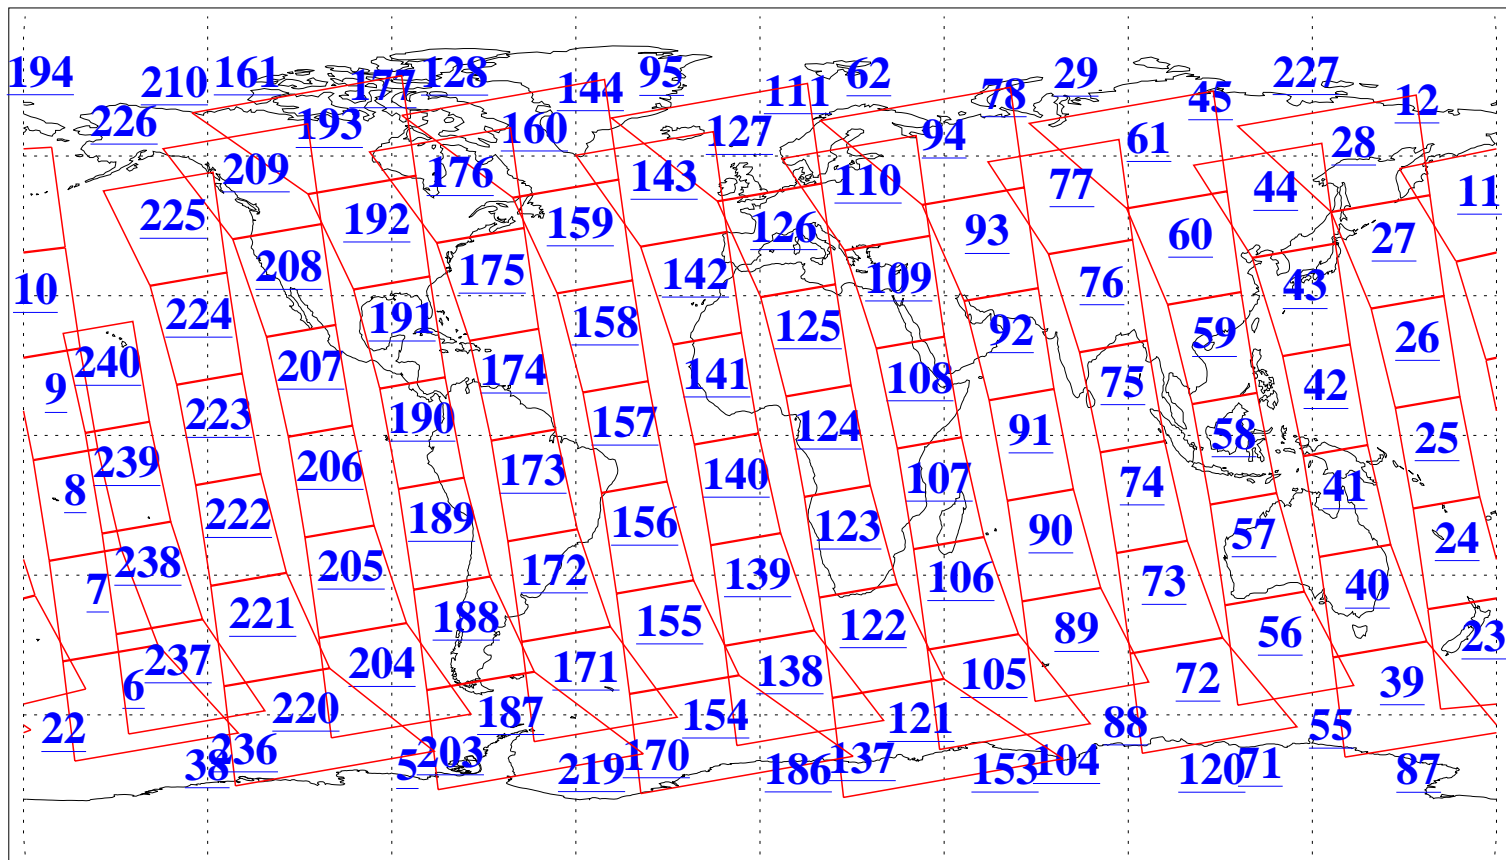

L1B Availability  
AMSU Granules: 240  
HSB Granules: 0  
AIRS Granules: 240

7 Dec 2003  
DoY 341  
Aqua Day 582  
Granules: 1 to 120

Granules: 121 to 240

Legend: AMSU Available, HSB Available, AIRS Available

L1B Availability  
AMSU Granules: 240  
HSB Granules: 0  
AIRS Granules: 240

7 Dec 2003  
DoY 341  
Aqua Day 582

Ascending Granules

Descending Granules

Legend: AMSU Available, HSB Available, AIRS Available

L1B Availability  
 AMSU Granules: 240  
 HSB Granules: 0  
 AIRS Granules: 240

7 Dec 2003  
 DoY 341  
 Aqua Day 582

Northern Hemisphere Granules

Southern Hemisphere Granules

Legend: AMSU Available, HSB Available, AIRS Available