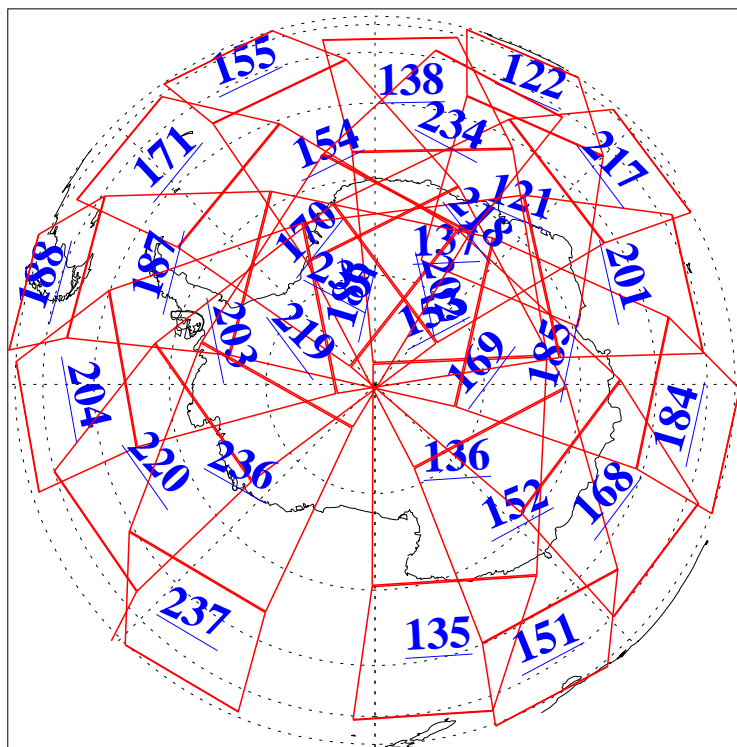

L1B Availability  
AMSU Granules: 240  
HSB Granules: 0  
AIRS Granules: 240

7 Dec 2003  
DoY 341  
Aqua Day 582  
Granules: 1 to 120

Granules: 121 to 240

Legend: AMSU Available, HSB Available, AIRS Available

L1B Availability  
AMSU Granules: 240  
HSB Granules: 0  
AIRS Granules: 240

7 Dec 2003  
DoY 341  
Aqua Day 582

Ascending Granules

Descending Granules

Legend: AMSU Available, HSB Available, AIRS Available

L1B Availability  
 AMSU Granules: 240  
 HSB Granules: 0  
 AIRS Granules: 240

7 Dec 2003  
 DoY 341  
 Aqua Day 582

Northern Hemisphere Granules

Southern Hemisphere Granules

Legend: AMSU Available, HSB Available, AIRS Available