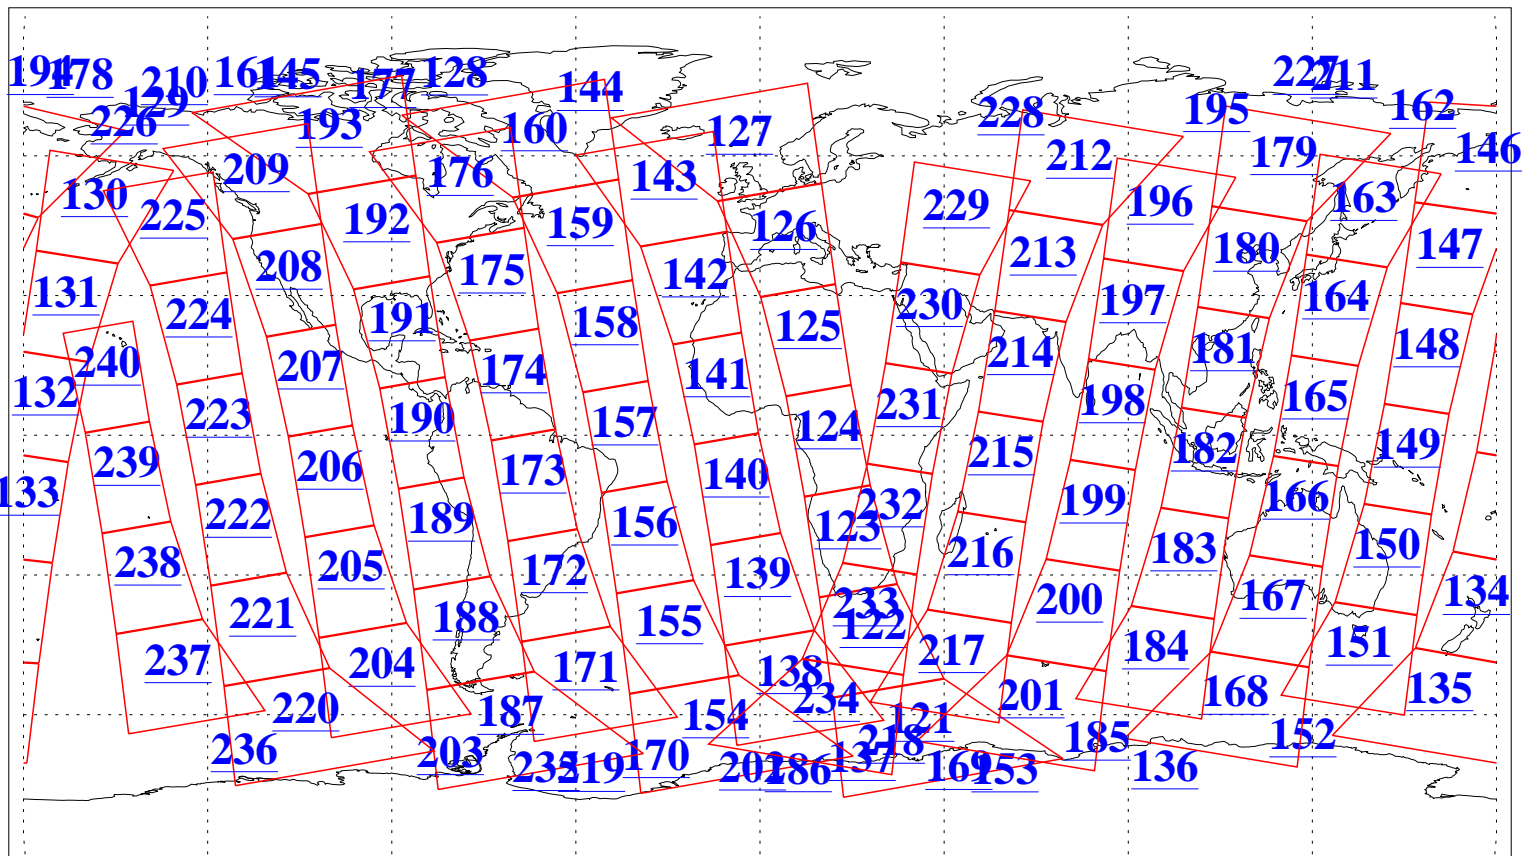

L1B Availability  
AMSU Granules: 240  
HSB Granules: 0  
AIRS Granules: 240

7 Dec 2003  
DoY 341  
Aqua Day 582  
Granules: 1 to 120

Granules: 121 to 240

Legend: AMSU Available, HSB Available, AIRS Available

L1B Availability  
AMSU Granules: 240  
HSB Granules: 0  
AIRS Granules: 240

7 Dec 2003  
DoY 341  
Aqua Day 582

Ascending Granules

Descending Granules

Legend: AMSU Available, HSB Available, AIRS Available

L1B Availability  
 AMSU Granules: 240  
 HSB Granules: 0  
 AIRS Granules: 240

7 Dec 2003  
 DoY 341  
 Aqua Day 582

Northern Hemisphere Granules

Southern Hemisphere Granules

Legend: AMSU Available, HSB Available, AIRS Available