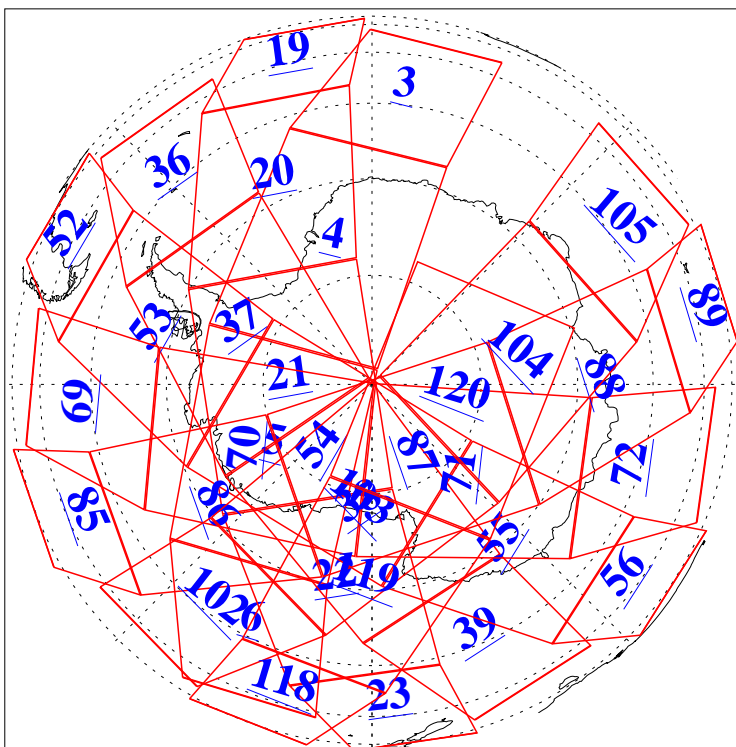

L1B Availability  
AMSU Granules: 240  
HSB Granules: 0  
AIRS Granules: 240

7 Dec 2003  
DoY 341  
Aqua Day 582  
Granules: 1 to 120

Granules: 121 to 240

Legend: AMSU Available, HSB Available, AIRS Available

L1B Availability  
AMSU Granules: 240  
HSB Granules: 0  
AIRS Granules: 240

7 Dec 2003  
DoY 341  
Aqua Day 582

Ascending Granules

Descending Granules

Legend: AMSU Available, HSB Available, AIRS Available

L1B Availability  
 AMSU Granules: 240  
 HSB Granules: 0  
 AIRS Granules: 240

7 Dec 2003  
 DoY 341  
 Aqua Day 582

Northern Hemisphere Granules

Southern Hemisphere Granules

Legend: AMSU Available, HSB Available, AIRS Available