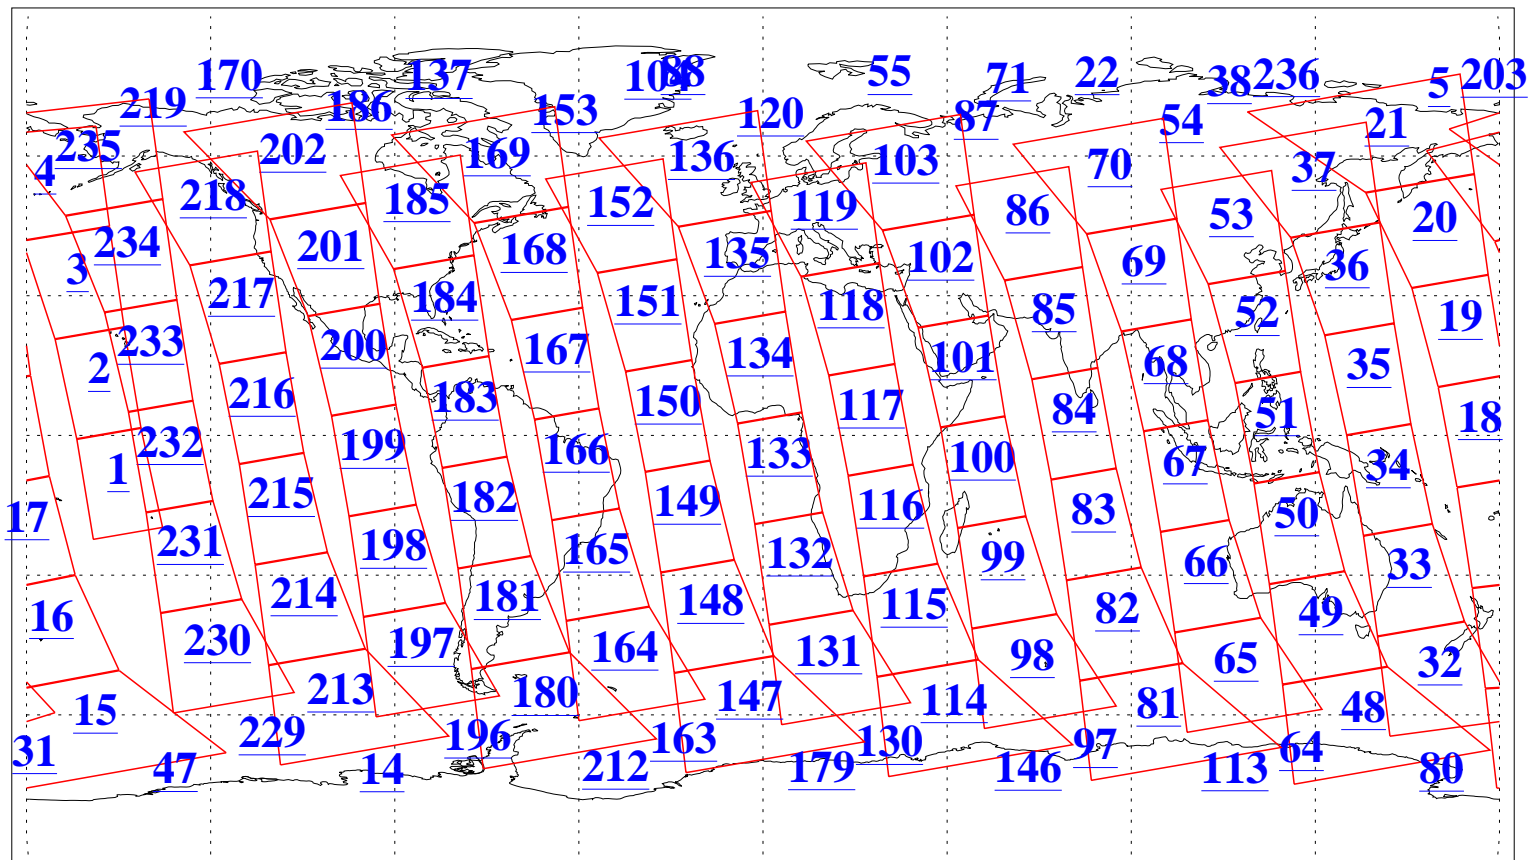

L1B Availability
AMSU Granules: 240
HSB Granules: 0
AIRS Granules: 240

6 Dec 2003
DoY 340
Aqua Day 581
Granules: 1 to 120

Granules: 121 to 240

Legend: AMSU Available, HSB Available, AIRS Available

L1B Availability
AMSU Granules: 240
HSB Granules: 0
AIRS Granules: 240

6 Dec 2003
DoY 340
Aqua Day 581

Ascending Granules

Descending Granules

Legend: AMSU Available, HSB Available, AIRS Available

L1B Availability
 AMSU Granules: 240
 HSB Granules: 0
 AIRS Granules: 240

6 Dec 2003
 DoY 340
 Aqua Day 581

Northern Hemisphere Granules

Southern Hemisphere Granules

Legend: AMSU Available, HSB Available, **AIRS Available**