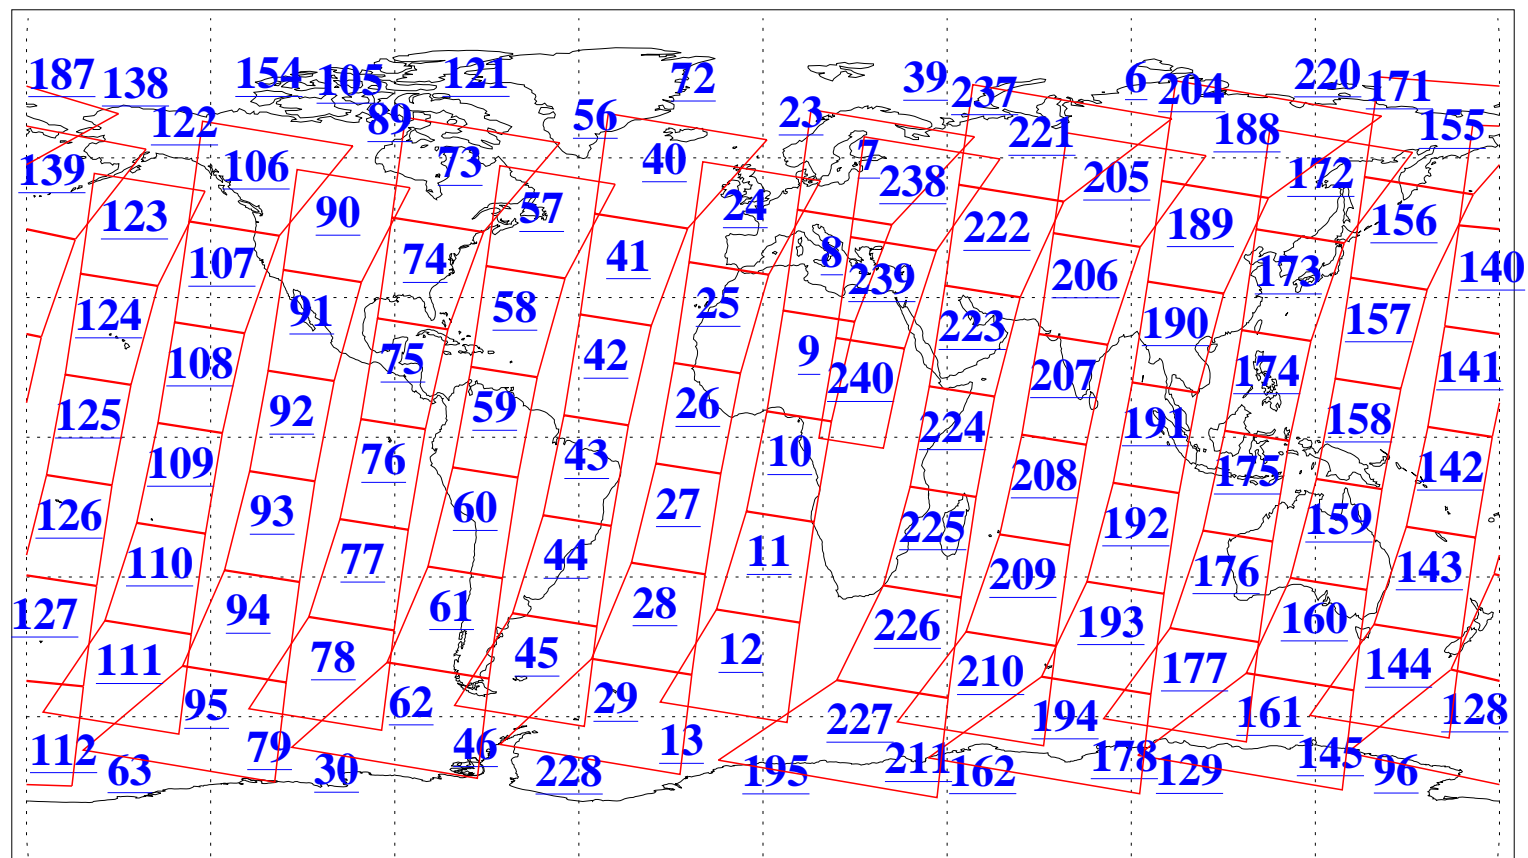

L1B Availability
AMSU Granules: 240
HSB Granules: 0
AIRS Granules: 240

6 Dec 2003
DoY 340
Aqua Day 581
Granules: 1 to 120

Granules: 121 to 240

Legend: AMSU Available, HSB Available, AIRS Available

L1B Availability
AMSU Granules: 240
HSB Granules: 0
AIRS Granules: 240

6 Dec 2003
DoY 340
Aqua Day 581

Ascending Granules

Descending Granules

Legend: AMSU Available, HSB Available, AIRS Available

L1B Availability
 AMSU Granules: 240
 HSB Granules: 0
 AIRS Granules: 240

6 Dec 2003
 DoY 340
 Aqua Day 581

Northern Hemisphere Granules

Southern Hemisphere Granules

Legend: AMSU Available, HSB Available, **AIRS Available**