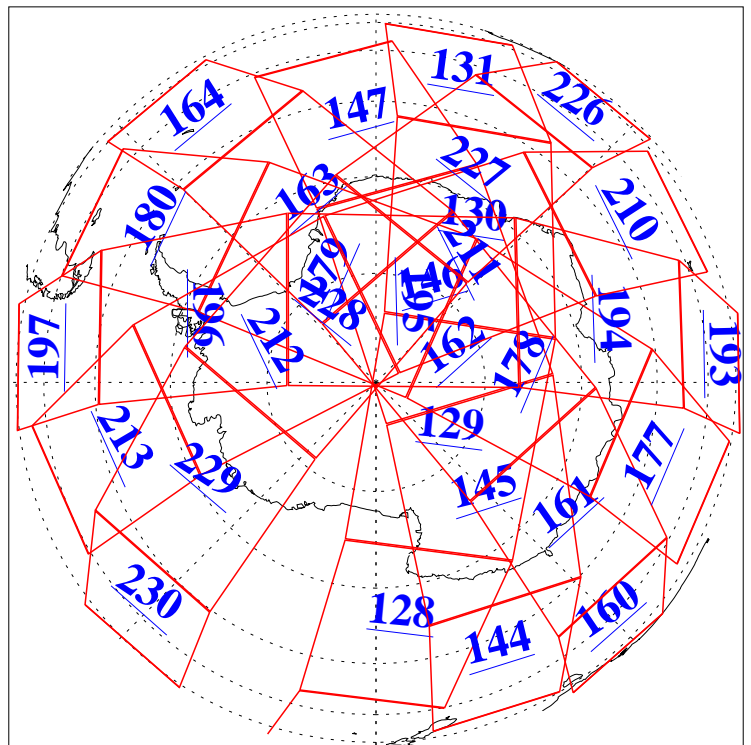

L1B Availability
AMSU Granules: 240
HSB Granules: 0
AIRS Granules: 240

6 Dec 2003
DoY 340
Aqua Day 581
Granules: 1 to 120

Granules: 121 to 240

Legend: AMSU Available, HSB Available, AIRS Available

L1B Availability
AMSU Granules: 240
HSB Granules: 0
AIRS Granules: 240

6 Dec 2003
DoY 340
Aqua Day 581

Ascending Granules

Descending Granules

Legend: AMSU Available, HSB Available, AIRS Available

L1B Availability
 AMSU Granules: 240
 HSB Granules: 0
 AIRS Granules: 240

6 Dec 2003
 DoY 340
 Aqua Day 581

Northern Hemisphere Granules

Southern Hemisphere Granules

Legend: AMSU Available, HSB Available, **AIRS Available**