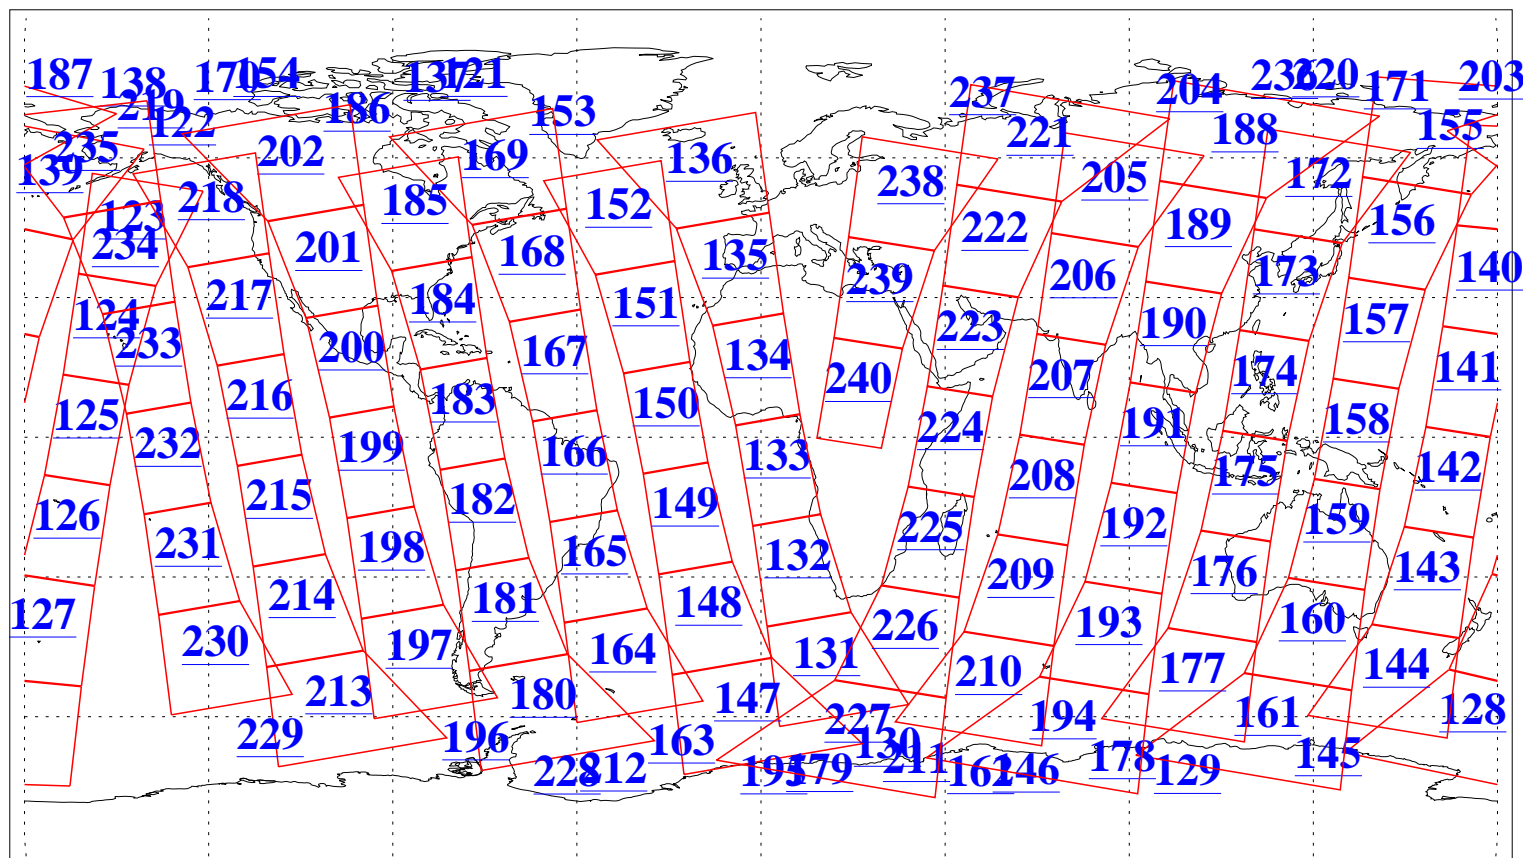

L1B Availability
AMSU Granules: 240
HSB Granules: 0
AIRS Granules: 240

6 Dec 2003
DoY 340
Aqua Day 581
Granules: 1 to 120

Granules: 121 to 240

Legend: AMSU Available, HSB Available, AIRS Available

L1B Availability
AMSU Granules: 240
HSB Granules: 0
AIRS Granules: 240

6 Dec 2003
DoY 340
Aqua Day 581

Ascending Granules

Descending Granules

Legend: AMSU Available, HSB Available, AIRS Available

L1B Availability
 AMSU Granules: 240
 HSB Granules: 0
 AIRS Granules: 240

6 Dec 2003
 DoY 340
 Aqua Day 581

Northern Hemisphere Granules

Southern Hemisphere Granules

Legend: AMSU Available, HSB Available, **AIRS Available**