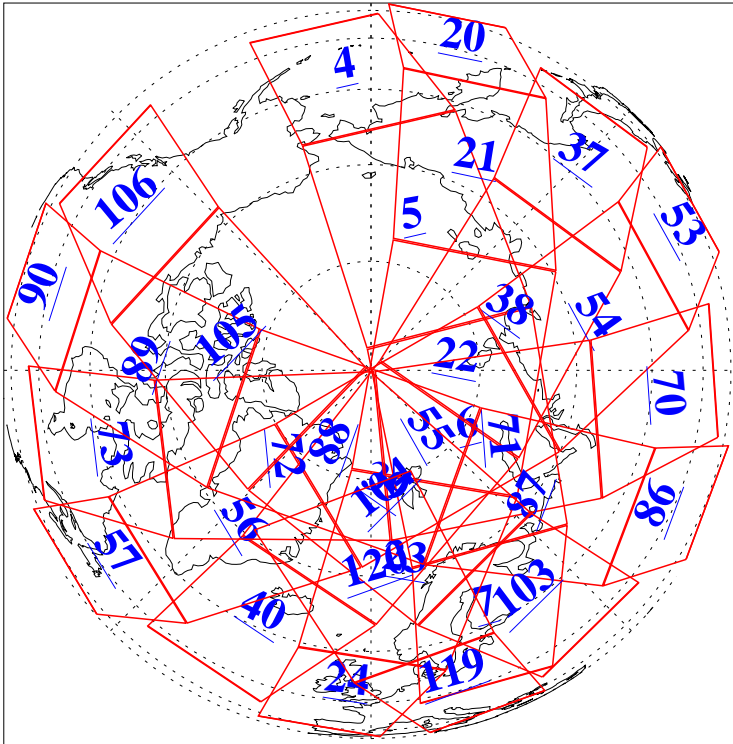

L1B Availability
AMSU Granules: 240
HSB Granules: 0
AIRS Granules: 240

6 Dec 2003
DoY 340
Aqua Day 581
Granules: 1 to 120

Granules: 121 to 240

Legend: AMSU Available, HSB Available, AIRS Available

L1B Availability
AMSU Granules: 240
HSB Granules: 0
AIRS Granules: 240

6 Dec 2003
DoY 340
Aqua Day 581

Ascending Granules

Descending Granules

Legend: AMSU Available, HSB Available, AIRS Available

L1B Availability
 AMSU Granules: 240
 HSB Granules: 0
 AIRS Granules: 240

6 Dec 2003
 DoY 340
 Aqua Day 581

Northern Hemisphere Granules

Southern Hemisphere Granules

Legend: AMSU Available, HSB Available, **AIRS Available**