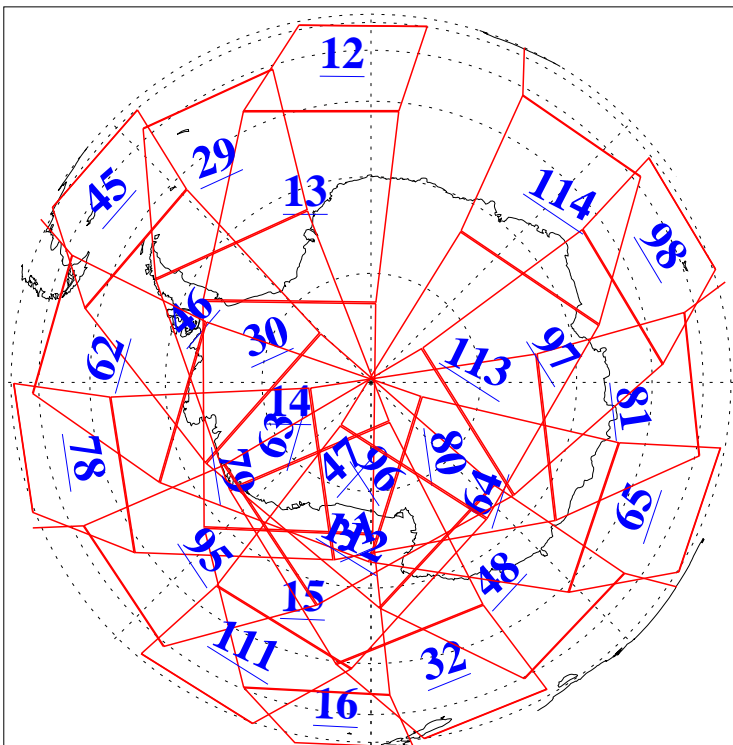

L1B Availability
AMSU Granules: 240
HSB Granules: 0
AIRS Granules: 240

6 Dec 2003
DoY 340
Aqua Day 581
Granules: 1 to 120

Granules: 121 to 240

Legend: AMSU Available, HSB Available, AIRS Available

L1B Availability
AMSU Granules: 240
HSB Granules: 0
AIRS Granules: 240

6 Dec 2003
DoY 340
Aqua Day 581

Ascending Granules

Descending Granules

Legend: AMSU Available, HSB Available, AIRS Available

L1B Availability
 AMSU Granules: 240
 HSB Granules: 0
 AIRS Granules: 240

6 Dec 2003
 DoY 340
 Aqua Day 581

Northern Hemisphere Granules

Southern Hemisphere Granules

Legend: AMSU Available, HSB Available, **AIRS Available**