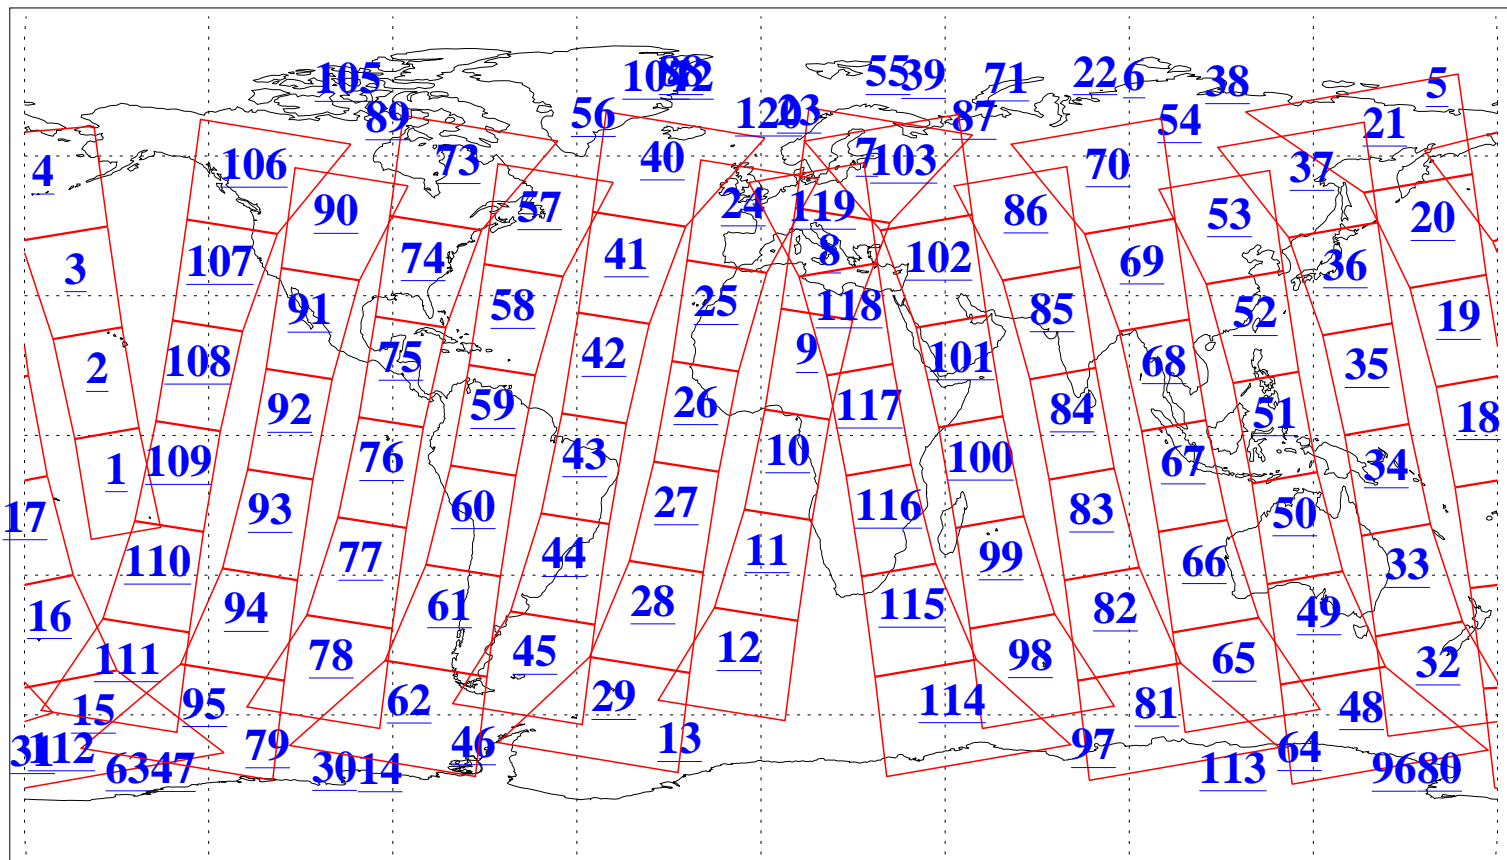

L1B Availability
AMSU Granules: 240
HSB Granules: 0
AIRS Granules: 240

6 Dec 2003
DoY 340
Aqua Day 581
Granules: 1 to 120

Granules: 121 to 240

Legend: AMSU Available, HSB Available, AIRS Available

L1B Availability
AMSU Granules: 240
HSB Granules: 0
AIRS Granules: 240

6 Dec 2003
DoY 340
Aqua Day 581

Ascending Granules

Descending Granules

Legend: AMSU Available, HSB Available, AIRS Available

L1B Availability
 AMSU Granules: 240
 HSB Granules: 0
 AIRS Granules: 240

6 Dec 2003
 DoY 340
 Aqua Day 581

Northern Hemisphere Granules

Southern Hemisphere Granules

Legend: AMSU Available, HSB Available, **AIRS Available**