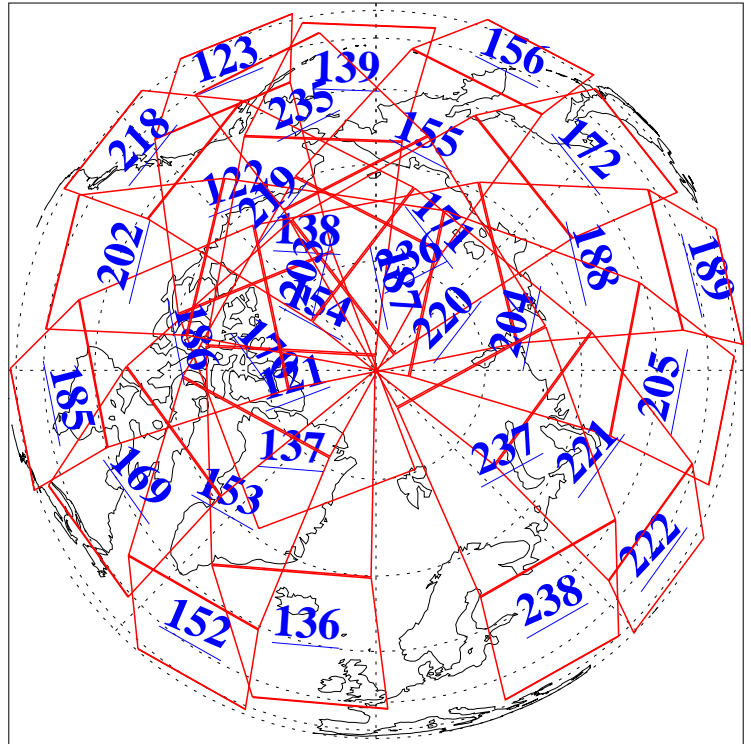

L1B Availability
AMSU Granules: 240
HSB Granules: 0
AIRS Granules: 240

6 Dec 2003
DoY 340
Aqua Day 581
Granules: 1 to 120

Granules: 121 to 240

Legend: AMSU Available, HSB Available, AIRS Available

L1B Availability
AMSU Granules: 240
HSB Granules: 0
AIRS Granules: 240

6 Dec 2003
DoY 340
Aqua Day 581

Ascending Granules

Descending Granules

Legend: AMSU Available, HSB Available, AIRS Available

L1B Availability
 AMSU Granules: 240
 HSB Granules: 0
 AIRS Granules: 240

6 Dec 2003
 DoY 340
 Aqua Day 581

Northern Hemisphere Granules

Southern Hemisphere Granules

Legend: AMSU Available, HSB Available, **AIRS Available**