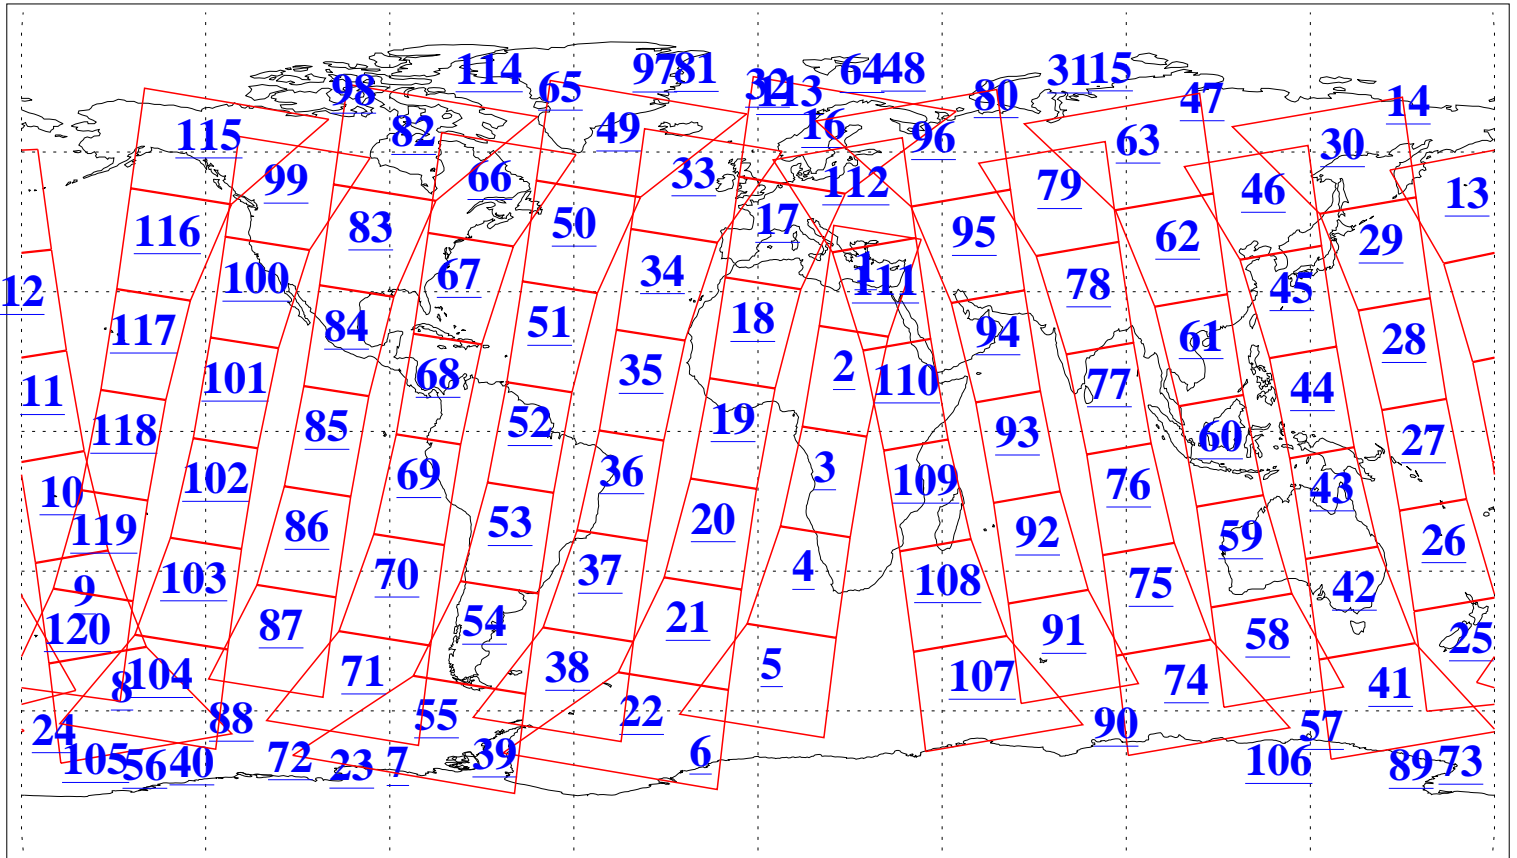

L1B Availability
AMSU Granules: 240
HSB Granules: 0
AIRS Granules: 240

5 Dec 2003
DoY 339
Aqua Day 580
Granules: 1 to 120

Granules: 121 to 240

Legend: AMSU Available, HSB Available, AIRS Available

L1B Availability
AMSU Granules: 240
HSB Granules: 0
AIRS Granules: 240

5 Dec 2003
DoY 339
Aqua Day 580

Ascending Granules

Descending Granules

Legend: AMSU Available, HSB Available, AIRS Available

L1B Availability
 AMSU Granules: 240
 HSB Granules: 0
 AIRS Granules: 240

5 Dec 2003
 DoY 339
 Aqua Day 580

Northern Hemisphere Granules

Southern Hemisphere Granules

Legend: AMSU Available, HSB Available, AIRS Available