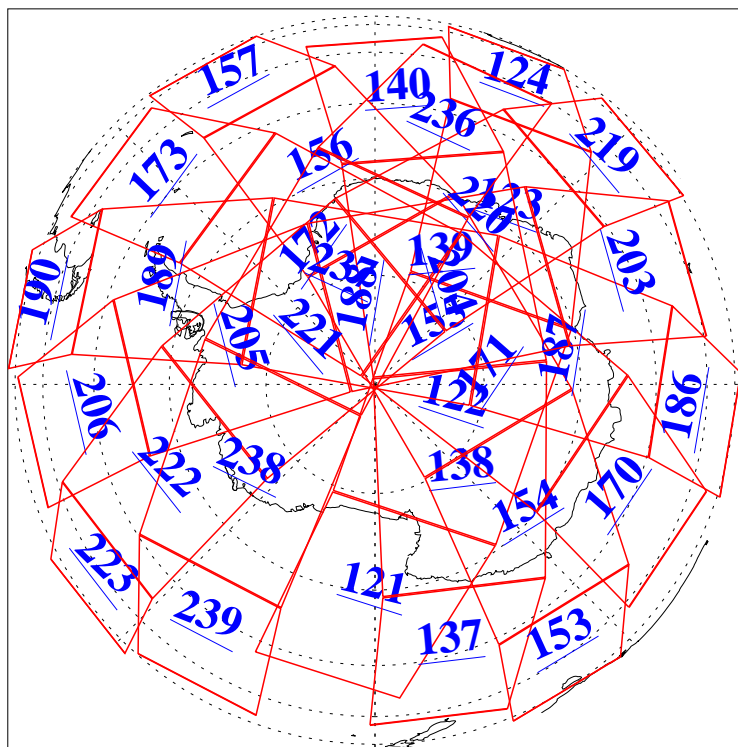

L1B Availability
AMSU Granules: 240
HSB Granules: 0
AIRS Granules: 240

5 Dec 2003
DoY 339
Aqua Day 580
Granules: 1 to 120

Granules: 121 to 240

Legend: AMSU Available, HSB Available, AIRS Available

L1B Availability
AMSU Granules: 240
HSB Granules: 0
AIRS Granules: 240

5 Dec 2003
DoY 339
Aqua Day 580

Ascending Granules

Descending Granules

Legend: AMSU Available, HSB Available, AIRS Available

L1B Availability
 AMSU Granules: 240
 HSB Granules: 0
 AIRS Granules: 240

5 Dec 2003
 DoY 339
 Aqua Day 580

Northern Hemisphere Granules

Southern Hemisphere Granules

Legend: AMSU Available, HSB Available, AIRS Available