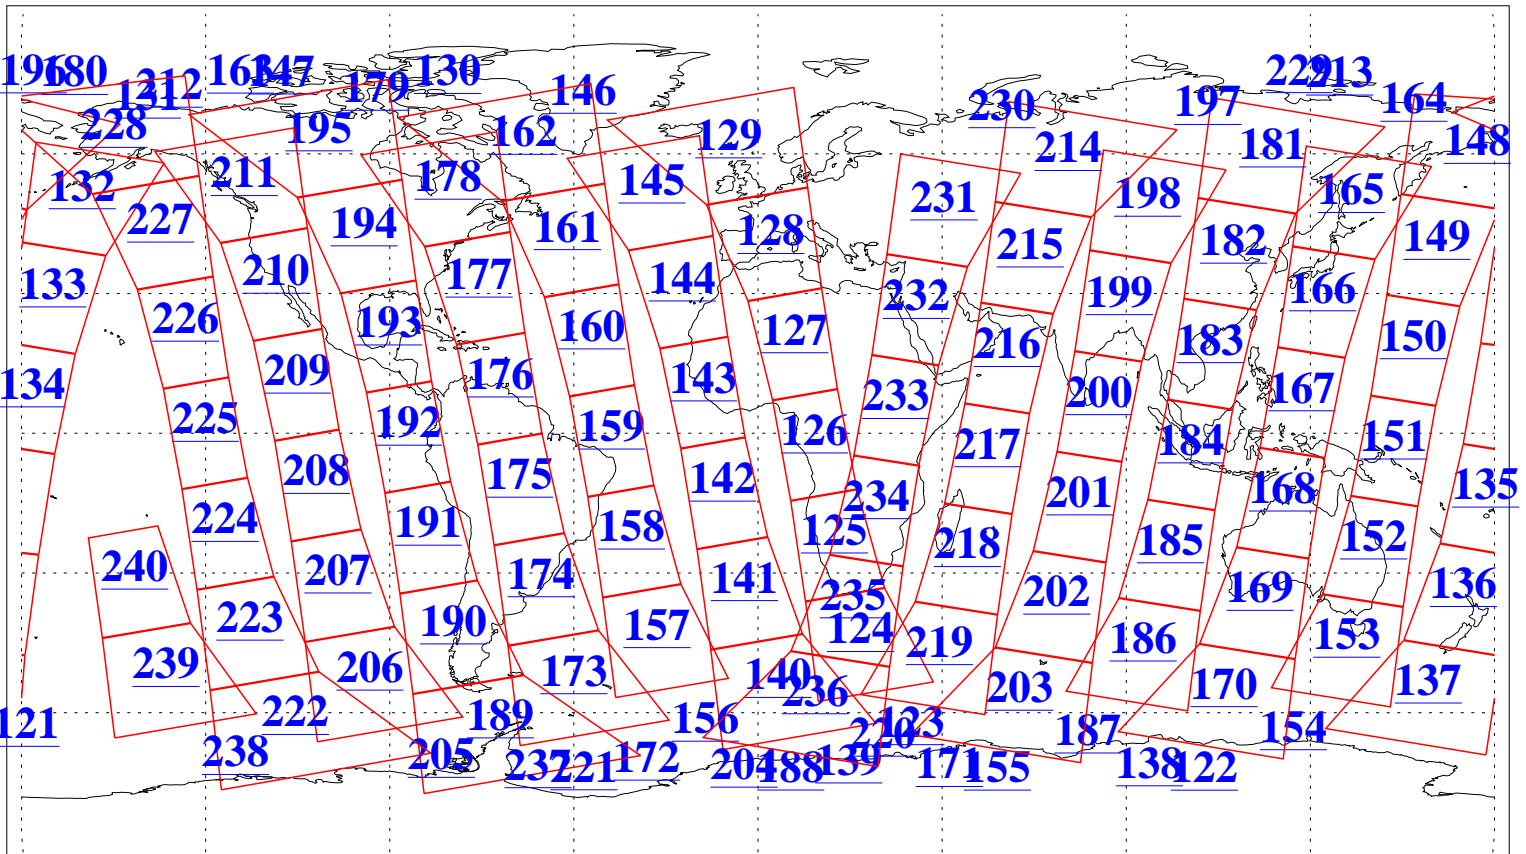

L1B Availability
AMSU Granules: 240
HSB Granules: 0
AIRS Granules: 240

5 Dec 2003
DoY 339
Aqua Day 580
Granules: 1 to 120

Granules: 121 to 240

Legend: AMSU Available, HSB Available, AIRS Available

L1B Availability
AMSU Granules: 240
HSB Granules: 0
AIRS Granules: 240

5 Dec 2003
DoY 339
Aqua Day 580

Ascending Granules

Descending Granules

Legend: AMSU Available, HSB Available, AIRS Available

L1B Availability
 AMSU Granules: 240
 HSB Granules: 0
 AIRS Granules: 240

5 Dec 2003
 DoY 339
 Aqua Day 580

Northern Hemisphere Granules

Southern Hemisphere Granules

Legend: AMSU Available, HSB Available, AIRS Available