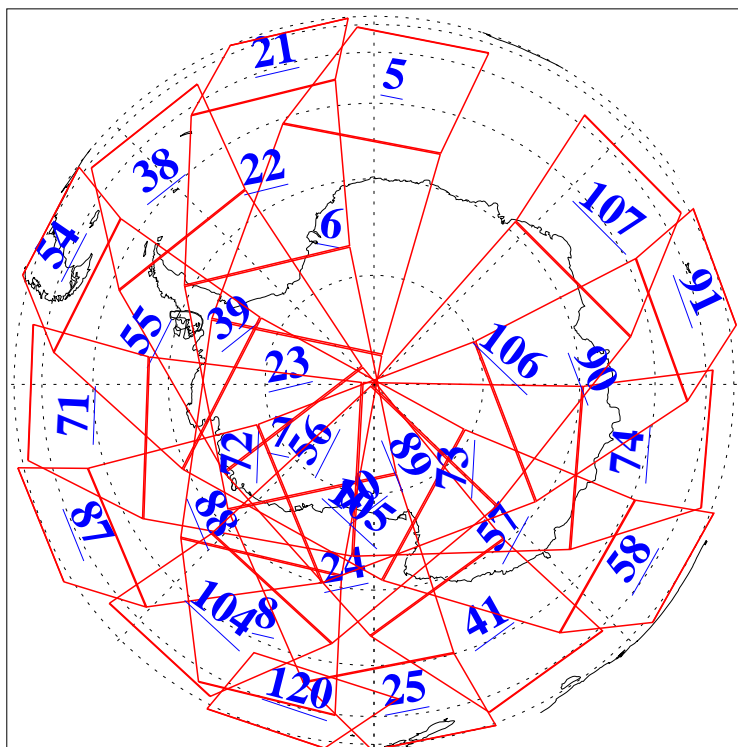

L1B Availability
AMSU Granules: 240
HSB Granules: 0
AIRS Granules: 240

5 Dec 2003
DoY 339
Aqua Day 580
Granules: 1 to 120

Granules: 121 to 240

Legend: AMSU Available, HSB Available, AIRS Available

L1B Availability
AMSU Granules: 240
HSB Granules: 0
AIRS Granules: 240

5 Dec 2003
DoY 339
Aqua Day 580

Ascending Granules

Descending Granules

Legend: AMSU Available, HSB Available, AIRS Available

L1B Availability
 AMSU Granules: 240
 HSB Granules: 0
 AIRS Granules: 240

5 Dec 2003
 DoY 339
 Aqua Day 580

Northern Hemisphere Granules

Southern Hemisphere Granules

Legend: AMSU Available, HSB Available, AIRS Available