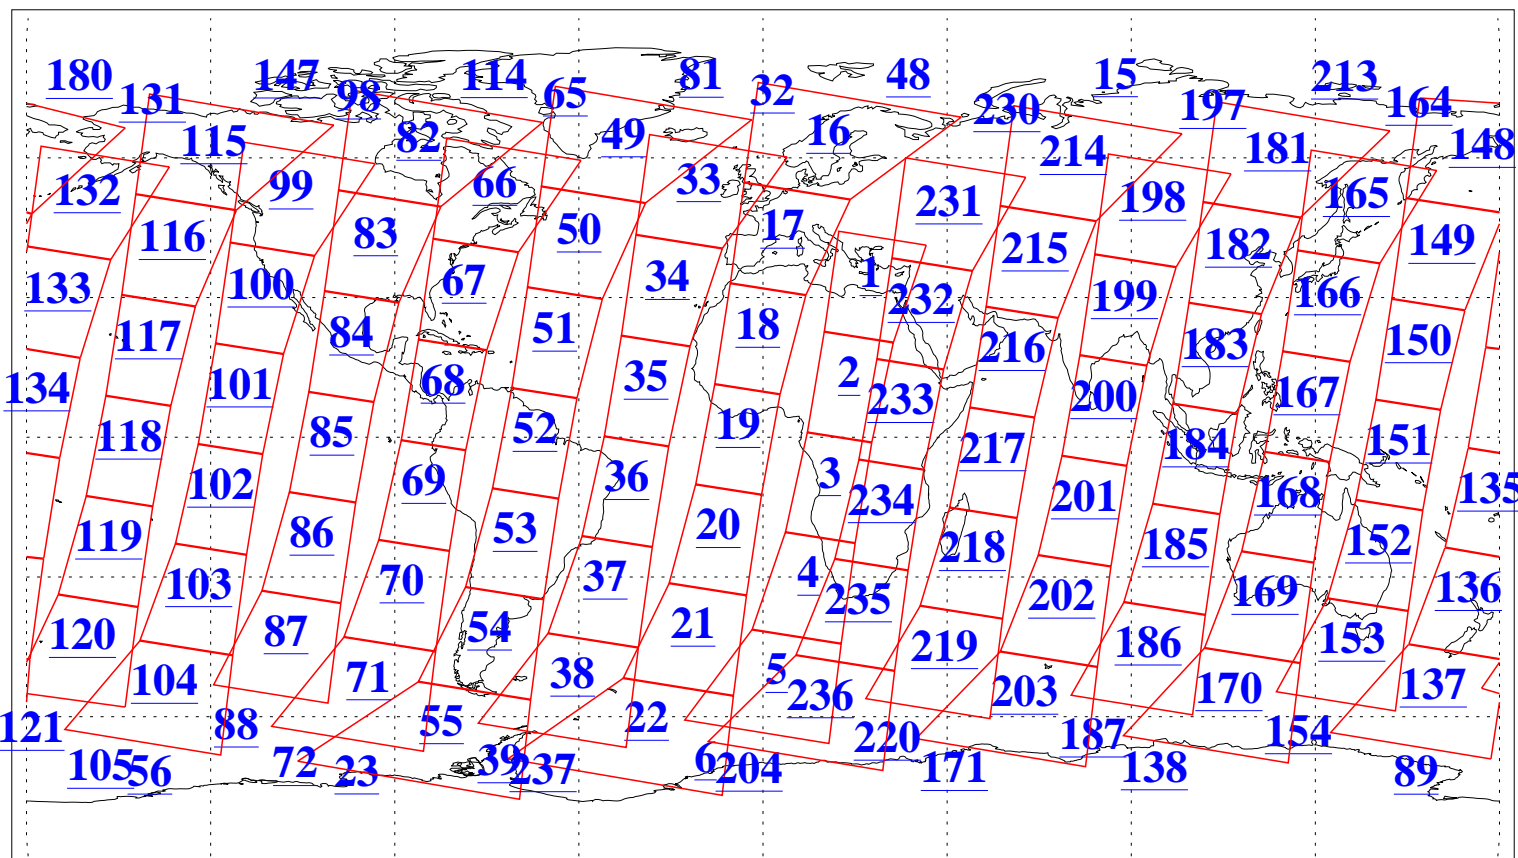

L1B Availability
AMSU Granules: 240
HSB Granules: 0
AIRS Granules: 240

5 Dec 2003
DoY 339
Aqua Day 580
Granules: 1 to 120

Granules: 121 to 240

Legend: AMSU Available, HSB Available, AIRS Available

L1B Availability
AMSU Granules: 240
HSB Granules: 0
AIRS Granules: 240

5 Dec 2003
DoY 339
Aqua Day 580

Ascending Granules

Descending Granules

Legend: AMSU Available, HSB Available, AIRS Available

L1B Availability
 AMSU Granules: 240
 HSB Granules: 0
 AIRS Granules: 240

5 Dec 2003
 DoY 339
 Aqua Day 580

Northern Hemisphere Granules

Southern Hemisphere Granules

Legend: AMSU Available, HSB Available, AIRS Available