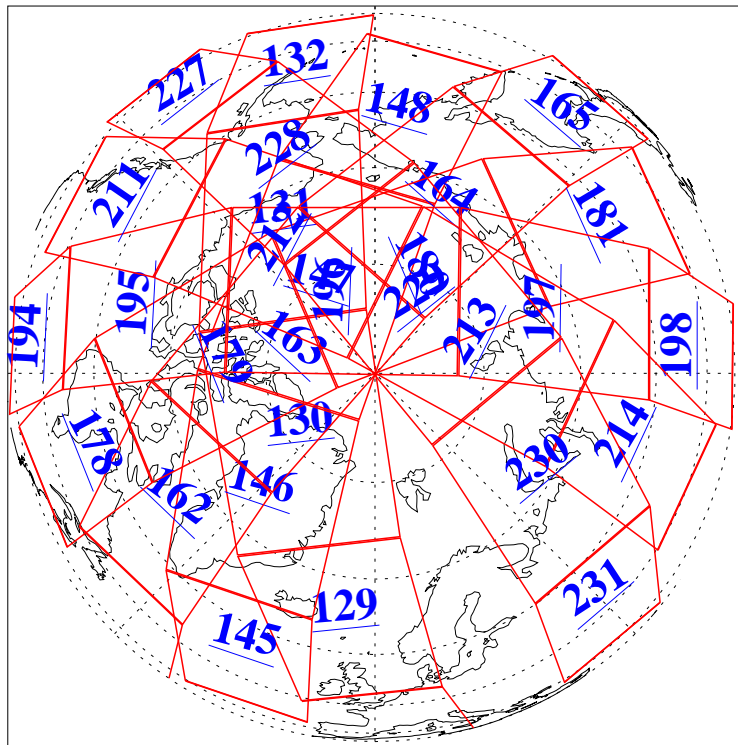

L1B Availability
AMSU Granules: 240
HSB Granules: 0
AIRS Granules: 240

5 Dec 2003
DoY 339
Aqua Day 580
Granules: 1 to 120

Granules: 121 to 240

Legend: AMSU Available, HSB Available, AIRS Available

L1B Availability
AMSU Granules: 240
HSB Granules: 0
AIRS Granules: 240

5 Dec 2003
DoY 339
Aqua Day 580

Ascending Granules

Descending Granules

Legend: AMSU Available, HSB Available, AIRS Available

L1B Availability
 AMSU Granules: 240
 HSB Granules: 0
 AIRS Granules: 240

5 Dec 2003
 DoY 339
 Aqua Day 580

Northern Hemisphere Granules

Southern Hemisphere Granules

Legend: AMSU Available, HSB Available, AIRS Available