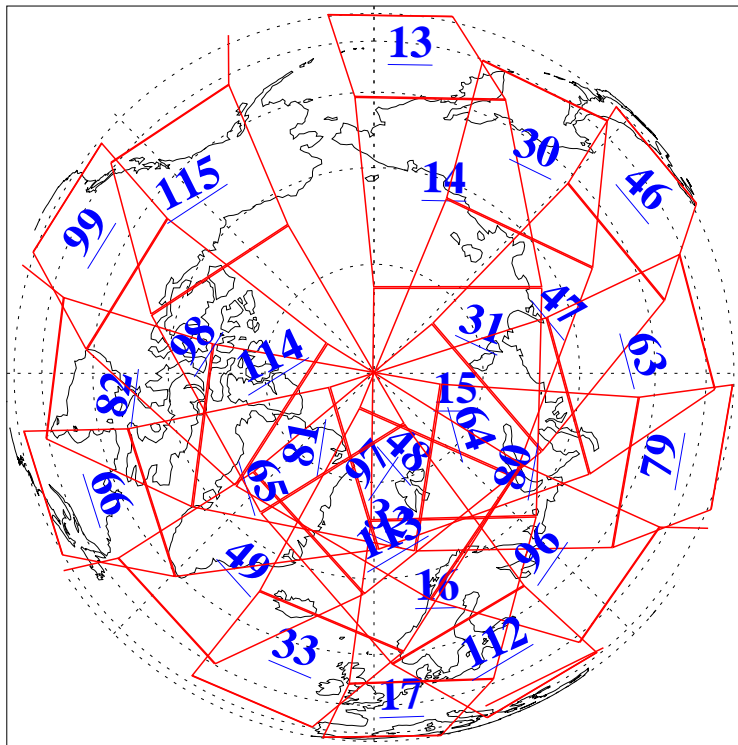

L1B Availability
AMSU Granules: 240
HSB Granules: 0
AIRS Granules: 240

5 Dec 2003
DoY 339
Aqua Day 580
Granules: 1 to 120

Granules: 121 to 240

Legend: AMSU Available, HSB Available, AIRS Available

L1B Availability
AMSU Granules: 240
HSB Granules: 0
AIRS Granules: 240

5 Dec 2003
DoY 339
Aqua Day 580

Ascending Granules

Descending Granules

Legend: AMSU Available, HSB Available, AIRS Available

L1B Availability
 AMSU Granules: 240
 HSB Granules: 0
 AIRS Granules: 240

5 Dec 2003
 DoY 339
 Aqua Day 580

Northern Hemisphere Granules

Southern Hemisphere Granules

Legend: AMSU Available, HSB Available, AIRS Available