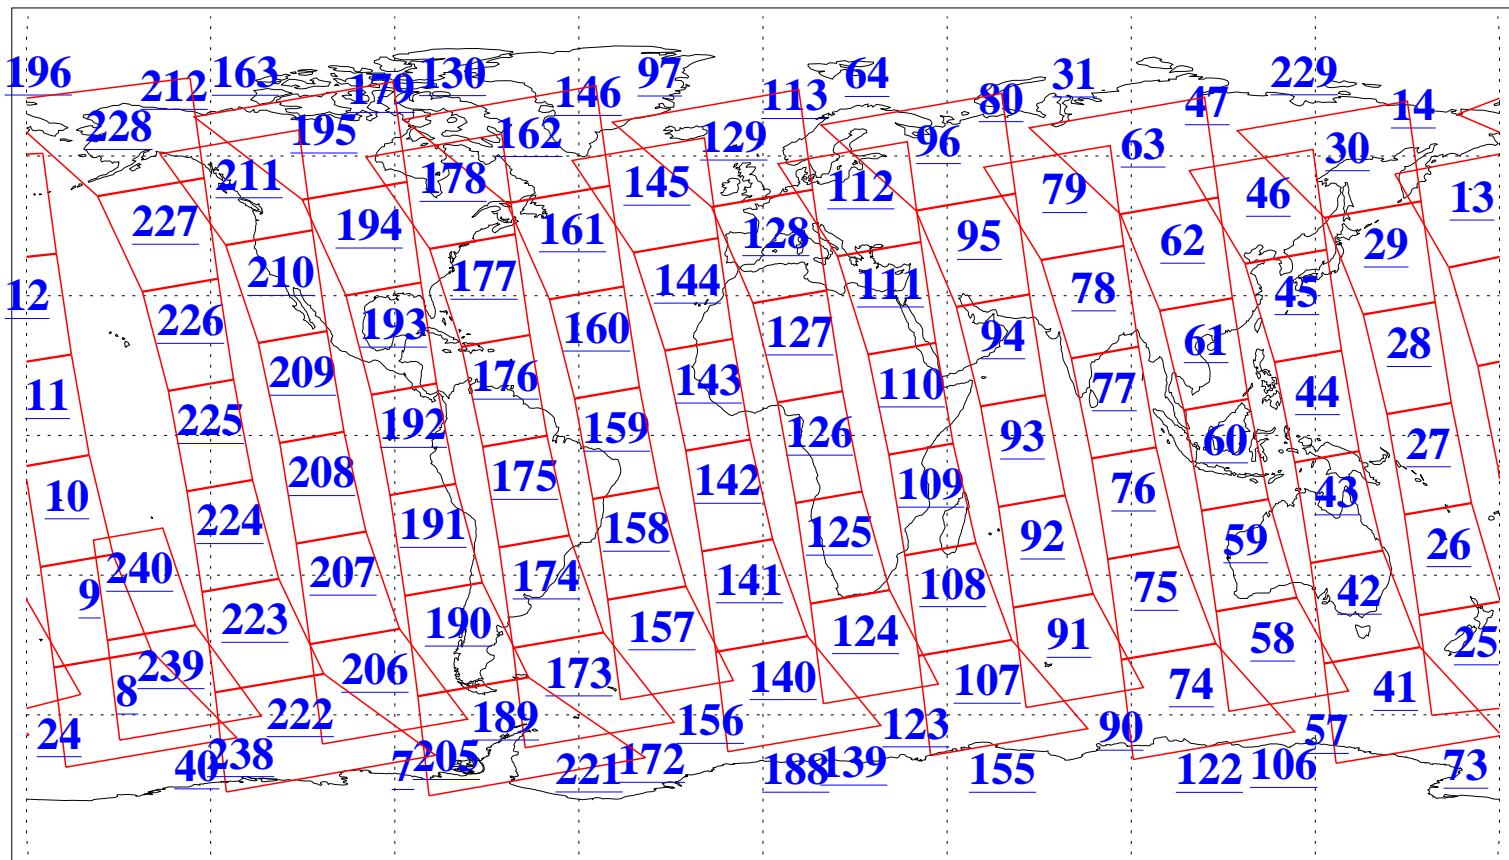

L1B Availability
AMSU Granules: 240
HSB Granules: 0
AIRS Granules: 240

5 Dec 2003
DoY 339
Aqua Day 580
Granules: 1 to 120

Granules: 121 to 240

Legend: AMSU Available, HSB Available, AIRS Available

L1B Availability
AMSU Granules: 240
HSB Granules: 0
AIRS Granules: 240

5 Dec 2003
DoY 339
Aqua Day 580

Ascending Granules

Descending Granules

Legend: AMSU Available, HSB Available, AIRS Available

L1B Availability
 AMSU Granules: 240
 HSB Granules: 0
 AIRS Granules: 240

5 Dec 2003
 DoY 339
 Aqua Day 580

Northern Hemisphere Granules

Southern Hemisphere Granules

Legend: AMSU Available, HSB Available, AIRS Available