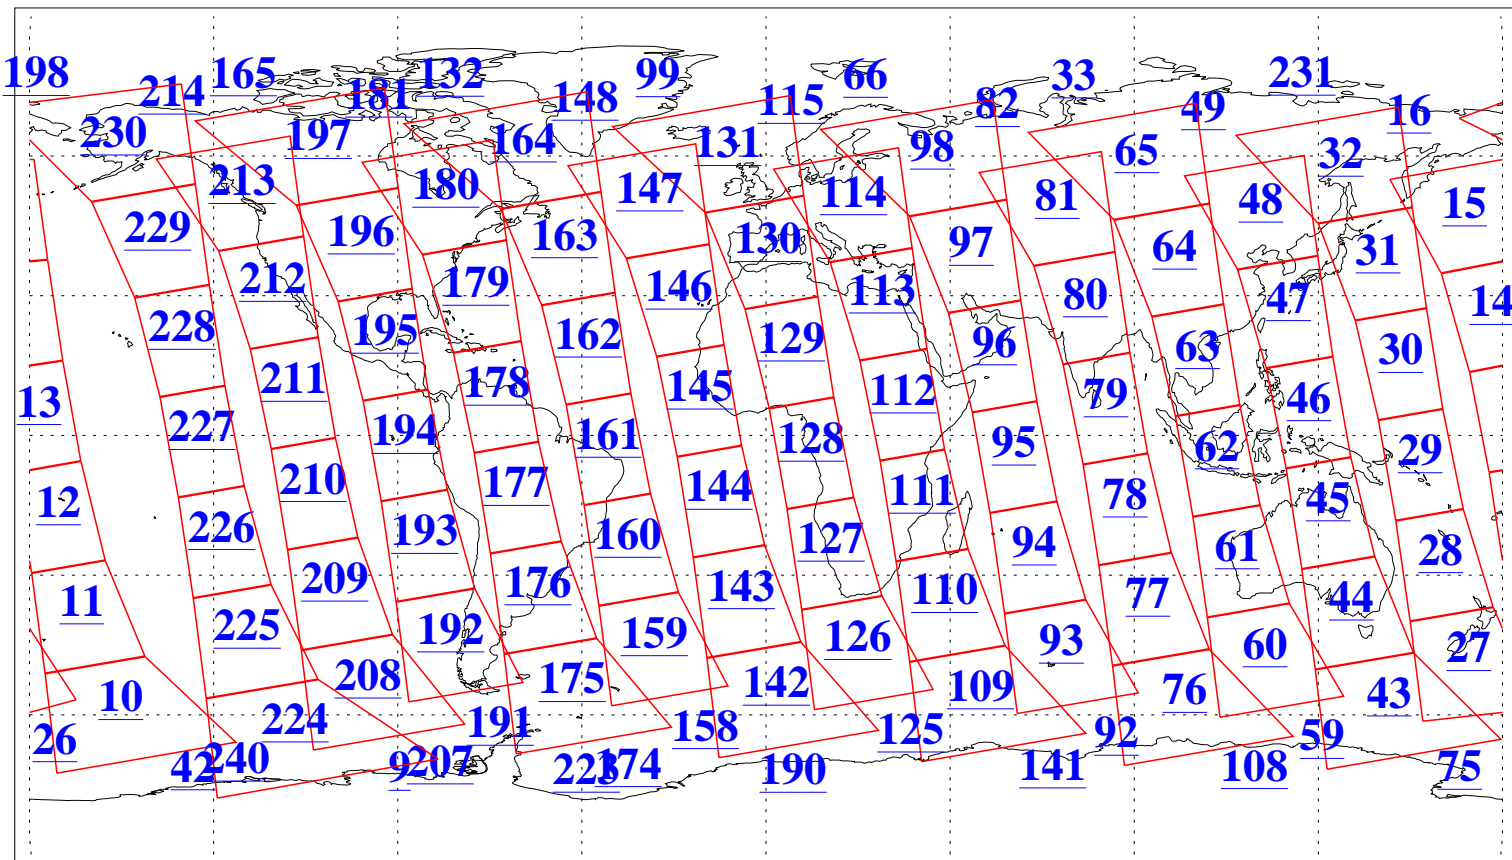

L1B Availability
AMSU Granules: 240
HSB Granules: 0
AIRS Granules: 237

3 Dec 2003
DoY 337
Aqua Day 578
Granules: 1 to 120

Granules: 121 to 240

Legend: AMSU Available, HSB Available, AIRS Available

L1B Availability
AMSU Granules: 240
HSB Granules: 0
AIRS Granules: 237

3 Dec 2003
DoY 337
Aqua Day 578

Ascending Granules

Descending Granules

Legend: AMSU Available, HSB Available, AIRS Available

L1B Availability
AMSU Granules: 240
HSB Granules: 0
AIRS Granules: 237

3 Dec 2003
DoY 337
Aqua Day 578

Northern Hemisphere Granules

Southern Hemisphere Granules

Legend: AMSU Available, HSB Available, AIRS Available