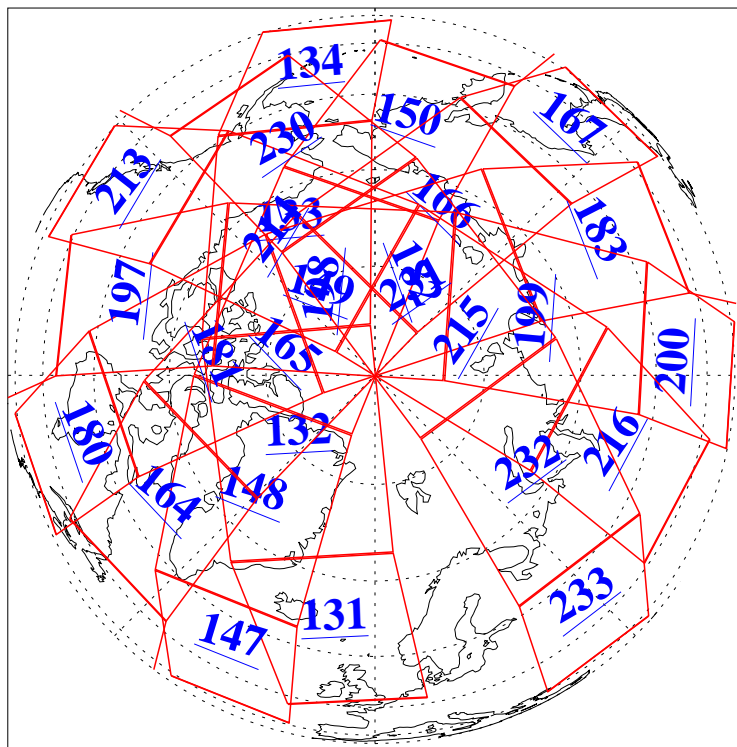

L1B Availability
AMSU Granules: 240
HSB Granules: 0
AIRS Granules: 237

3 Dec 2003
DoY 337
Aqua Day 578
Granules: 1 to 120

Granules: 121 to 240

Legend: AMSU Available, HSB Available, AIRS Available

L1B Availability
AMSU Granules: 240
HSB Granules: 0
AIRS Granules: 237

3 Dec 2003
DoY 337
Aqua Day 578

Ascending Granules

Descending Granules

Legend: AMSU Available, HSB Available, AIRS Available

L1B Availability
AMSU Granules: 240
HSB Granules: 0
AIRS Granules: 237

3 Dec 2003
DoY 337
Aqua Day 578

Northern Hemisphere Granules

Southern Hemisphere Granules

Legend: AMSU Available, HSB Available, AIRS Available