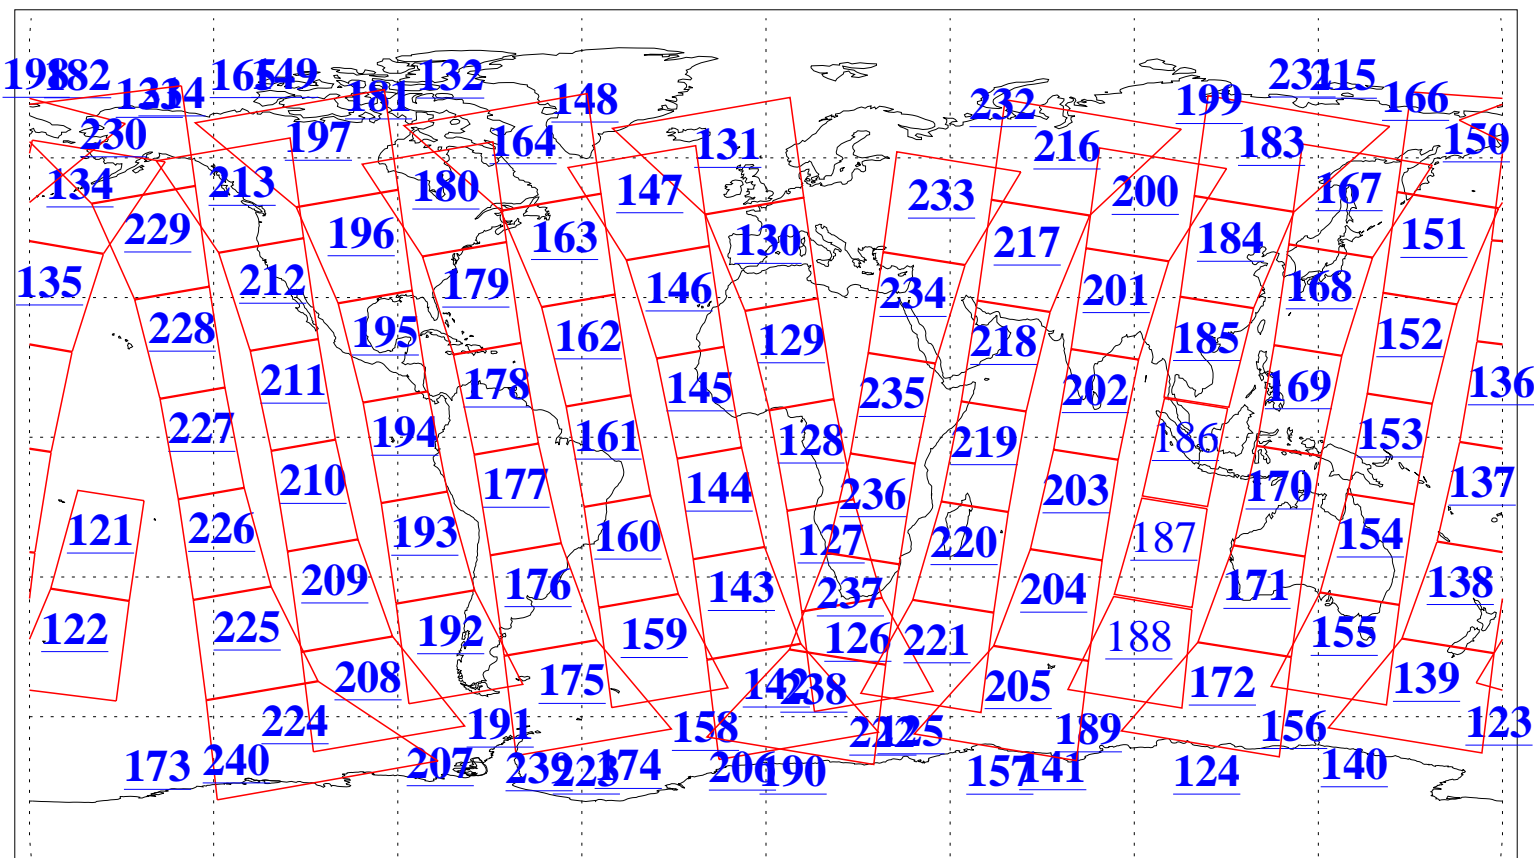

L1B Availability
AMSU Granules: 240
HSB Granules: 0
AIRS Granules: 237

3 Dec 2003
DoY 337
Aqua Day 578
Granules: 1 to 120

Granules: 121 to 240

Legend: AMSU Available, HSB Available, AIRS Available

L1B Availability
AMSU Granules: 240
HSB Granules: 0
AIRS Granules: 237

3 Dec 2003
DoY 337
Aqua Day 578

Ascending Granules

Descending Granules

Legend: AMSU Available, HSB Available, AIRS Available

L1B Availability
AMSU Granules: 240
HSB Granules: 0
AIRS Granules: 237

3 Dec 2003
DoY 337
Aqua Day 578