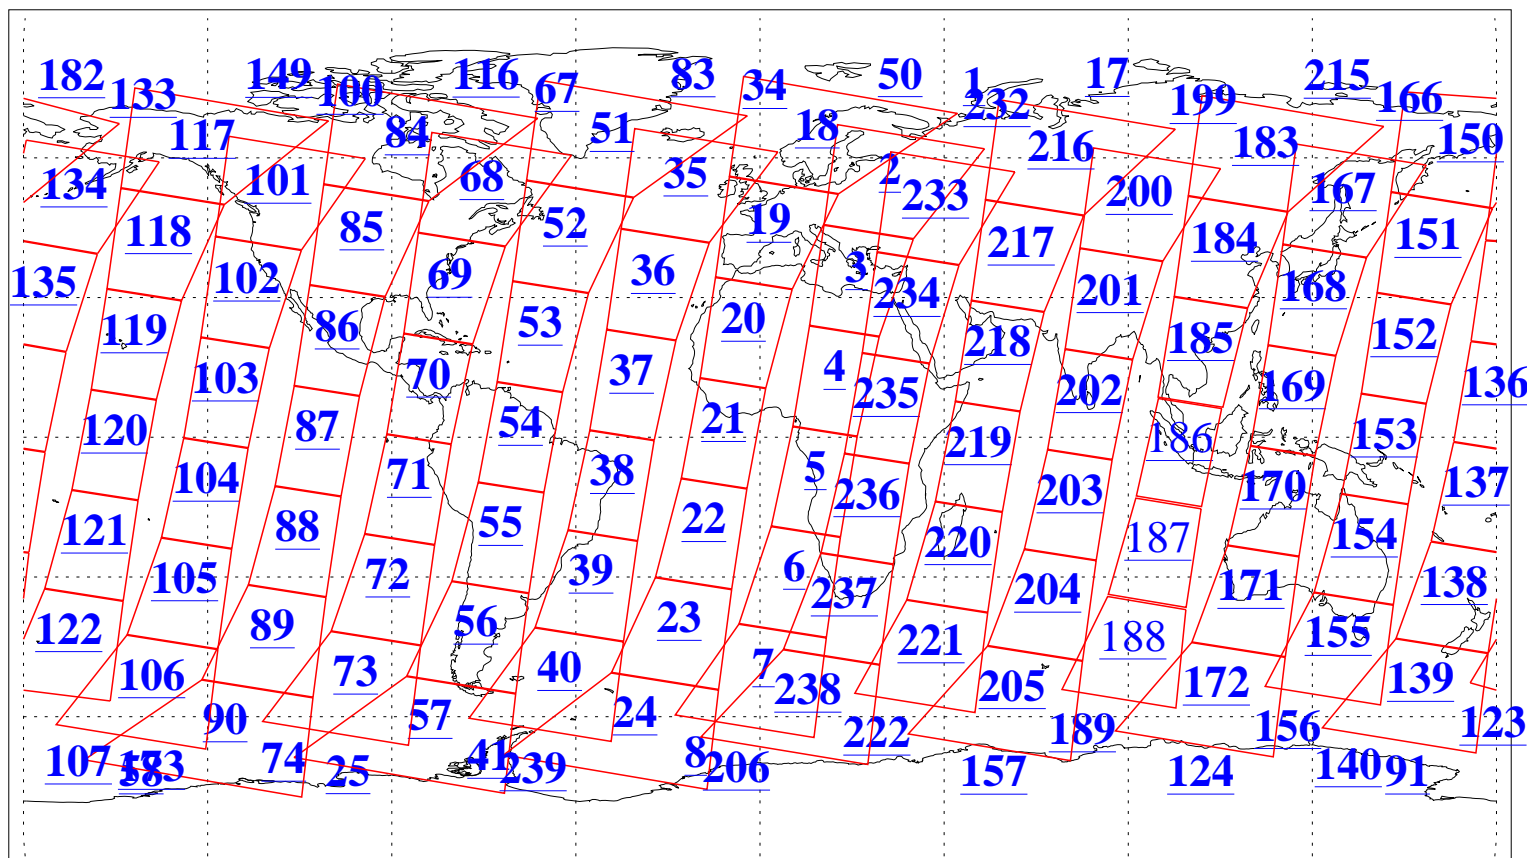

L1B Availability
AMSU Granules: 240
HSB Granules: 0
AIRS Granules: 237

3 Dec 2003
DoY 337
Aqua Day 578
Granules: 1 to 120

Granules: 121 to 240

Legend: AMSU Available, HSB Available, AIRS Available

L1B Availability
AMSU Granules: 240
HSB Granules: 0
AIRS Granules: 237

3 Dec 2003
DoY 337
Aqua Day 578

Ascending Granules

Descending Granules

Legend: AMSU Available, HSB Available, AIRS Available

L1B Availability
AMSU Granules: 240
HSB Granules: 0
AIRS Granules: 237

3 Dec 2003
DoY 337
Aqua Day 578

Northern Hemisphere Granules

Southern Hemisphere Granules

Legend: AMSU Available, HSB Available, AIRS Available