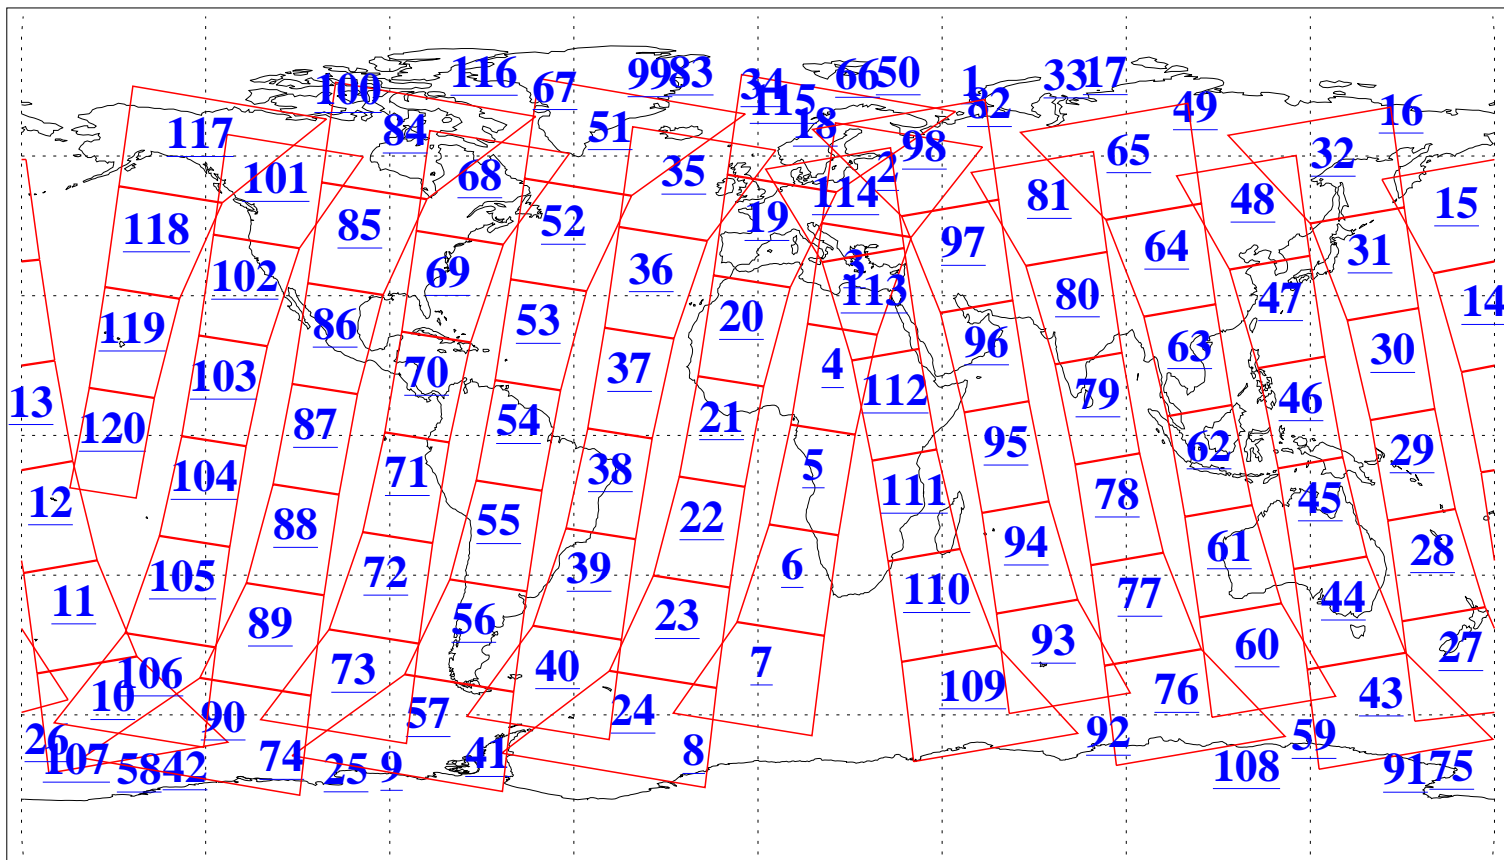

L1B Availability
AMSU Granules: 240
HSB Granules: 0
AIRS Granules: 237

3 Dec 2003
DoY 337
Aqua Day 578
Granules: 1 to 120

Granules: 121 to 240

Legend: AMSU Available, HSB Available, AIRS Available

L1B Availability
AMSU Granules: 240
HSB Granules: 0
AIRS Granules: 237

3 Dec 2003
DoY 337
Aqua Day 578

Ascending Granules

Descending Granules

Legend: AMSU Available, HSB Available, AIRS Available

L1B Availability
AMSU Granules: 240
HSB Granules: 0
AIRS Granules: 237

3 Dec 2003
DoY 337
Aqua Day 578

Northern Hemisphere Granules

Southern Hemisphere Granules

Legend: AMSU Available, HSB Available, AIRS Available