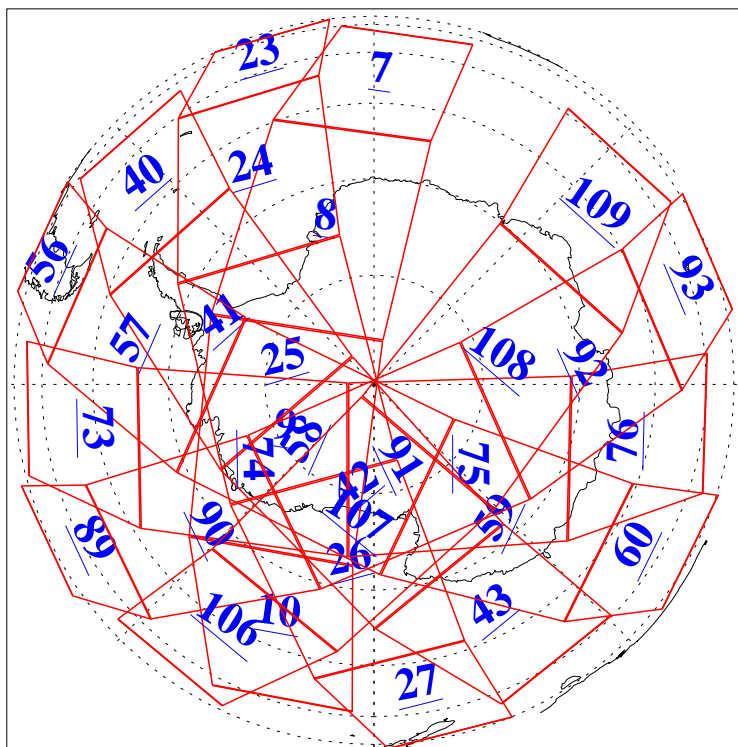

L1B Availability
AMSU Granules: 240
HSB Granules: 0
AIRS Granules: 237

3 Dec 2003
DoY 337
Aqua Day 578
Granules: 1 to 120

Granules: 121 to 240

Legend: AMSU Available, HSB Available, AIRS Available

L1B Availability
AMSU Granules: 240
HSB Granules: 0
AIRS Granules: 237

3 Dec 2003
DoY 337
Aqua Day 578

Ascending Granules

Descending Granules

Legend: AMSU Available, HSB Available, AIRS Available

L1B Availability
AMSU Granules: 240
HSB Granules: 0
AIRS Granules: 237

3 Dec 2003
DoY 337
Aqua Day 578

Northern Hemisphere Granules

Southern Hemisphere Granules

Legend: AMSU Available, HSB Available, AIRS Available