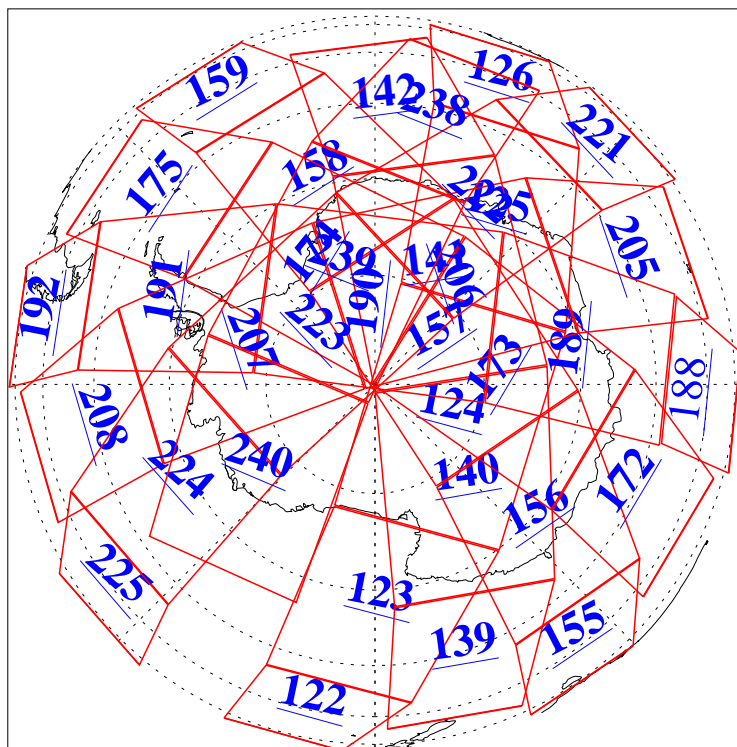

L1B Availability
AMSU Granules: 240
HSB Granules: 0
AIRS Granules: 237

3 Dec 2003
DoY 337
Aqua Day 578
Granules: 1 to 120

Granules: 121 to 240

Legend: AMSU Available, HSB Available, AIRS Available

L1B Availability
AMSU Granules: 240
HSB Granules: 0
AIRS Granules: 237

3 Dec 2003
DoY 337
Aqua Day 578

Ascending Granules

Descending Granules

Legend: AMSU Available, HSB Available, AIRS Available

L1B Availability
AMSU Granules: 240
HSB Granules: 0
AIRS Granules: 237

3 Dec 2003
DoY 337
Aqua Day 578

Northern Hemisphere Granules

Southern Hemisphere Granules

Legend: AMSU Available, HSB Available, AIRS Available