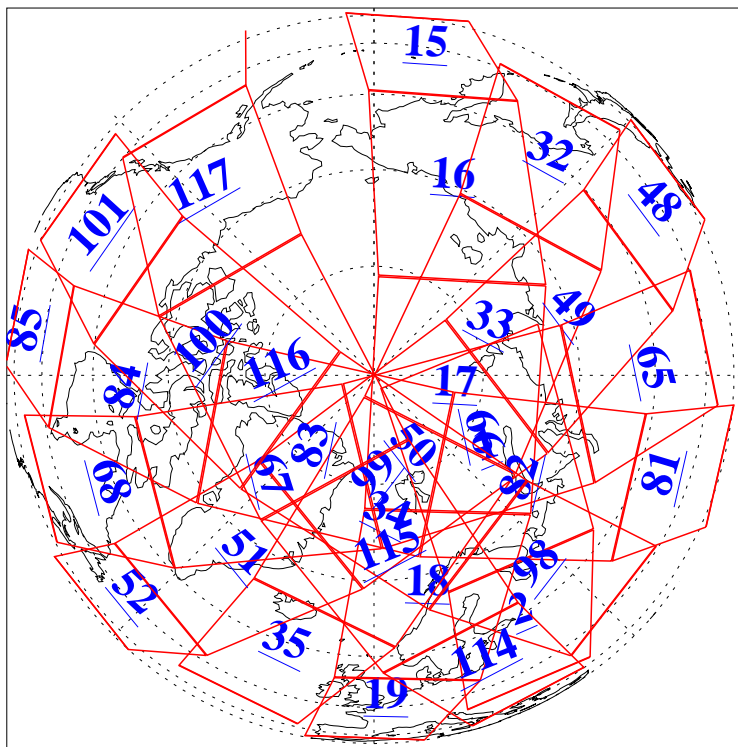

L1B Availability
AMSU Granules: 240
HSB Granules: 0
AIRS Granules: 237

3 Dec 2003
DoY 337
Aqua Day 578
Granules: 1 to 120

Granules: 121 to 240

Legend: AMSU Available, HSB Available, AIRS Available

L1B Availability
AMSU Granules: 240
HSB Granules: 0
AIRS Granules: 237

3 Dec 2003
DoY 337
Aqua Day 578

Ascending Granules

Descending Granules

Legend: AMSU Available, HSB Available, AIRS Available

L1B Availability
AMSU Granules: 240
HSB Granules: 0
AIRS Granules: 237

3 Dec 2003
DoY 337
Aqua Day 578

Northern Hemisphere Granules

Southern Hemisphere Granules

Legend: AMSU Available, HSB Available, AIRS Available